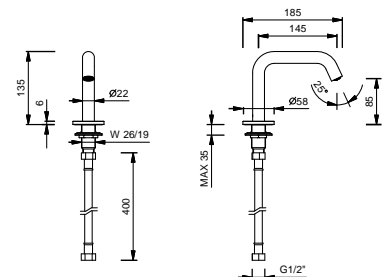

8496

lead \varnothing free

Washbasin spout

- h. 13,5 cm
- spout projection 14,5 cm
- flow restrictor 5 l/min at 3 bar
- 1/2" inlet

Chrome	24 02 8496
Matt Black	24 13 8496
Matt Gun Metal PVD	24 P5 8496
Matt British Gold PVD	24 P6 8496
Matt Copper PVD	24 P9 8496
Deep Black PVD	24 S1 8496