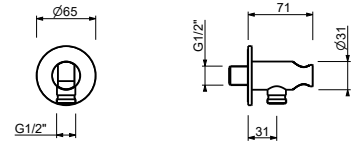

9323

Water plug

- round backplate
- base material: brass
- fixed handshower holder
- connection for flexible with conical nut

Chrome	91 02 9323
Matt Black	91 13 9323
Matt Gun Metal PVD	91 P5 9323
Matt British Gold PVD	91 P6 9323
Matt Copper PVD	91 P9 9323
Deep Black PVD	91 S1 9323