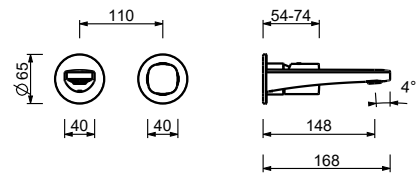

lead free

Wall-mount washbasin mixer

- spout projection 15 cm
- handle
- flow restrictor 5 l/min at 3 bar
- 1/2" inlets
- WITHOUT WASTE

M009B

External piece

Chrome	24 02 M009B
Matt Black	24 13 M009B
Matt Gun Metal PVD	24 P5 M009B
Matt British Gold PVD	24 P6 M009B
Matt Copper PVD	24 P9 M009B
Deep Black PVD	24 S1 M009B