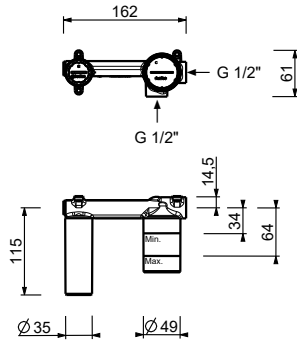

Built-in piece

44 00 M111A