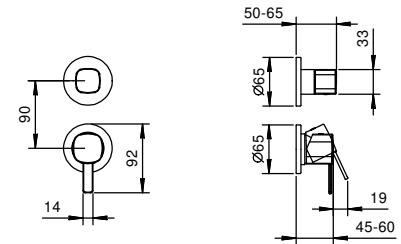

Built-in shower mixer

- handles
- with rosaces
- **2-way** diverter with turning knob
- 1/2" inlets
- soundproof
- for vertical installation only

M481B

External piece

Chrome	24 02 M481B
Matt Black	24 13 M481B
Matt Gun Metal PVD	24 P5 M481B
Matt British Gold PVD	24 P6 M481B
Matt Copper PVD	24 P9 M481B
Deep Black PVD	24 S1 M481B