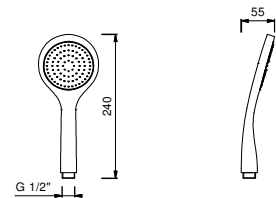

Chrome	90 02 8914

Z348

Handshower

- DISCO
- base material: ABS
- Ø 10 cm
- 3 jets: rain, tonic jet, massage
- flow restrictor 12 l/min
- anti-lime scale system
- check valve