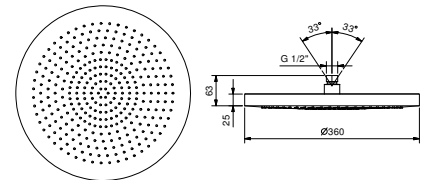

Chrome	86 02 8084

8027

Shower arm

- 30 cm long
- round backplate
- wall-mount
- 1/2" inlet

Chrome	86 02 8027
Matt Black	86 13 8027
Matt Gun Metal PVD	86 P5 8027
Matt British Gold PVD	86 P6 8027
Matt Copper PVD	86 P9 8027
Deep Black PVD	86 S1 8027