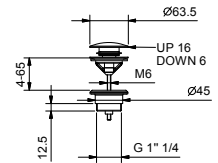

8434

Waste

- 1" 1/4
- pushing plug
- for washbasin without overflow
- for washbasin with overflow
- universal

N.B. complete finishing list in the section miscellaneous articles at the end of the pricelist

Chrome	91 02 8434
Matt Black	91 13 8434
Matt Gun Metal PVD	91 P5 8434
Matt British Gold PVD	91 P6 8434
Matt Copper PVD	91 P9 8434
Deep Black PVD	91 S1 8434

8435

Waste

- 1" 1/4
- for washbasin without overflow
- for washbasin with overflow
- unrestricted outlet
- universal

N.B. complete finishing list in the section miscellaneous articles at the end of the pricelist