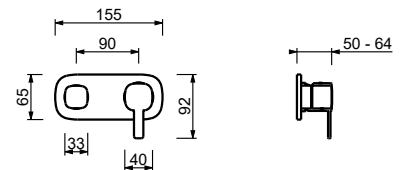

M585A

Built-in piece

44 00 M585A

Built-in shower mixer

- handles
- with plate
- **2-way** diverter with turning knob
- 1/2" inlets
- soundproof
- for horizontal installation only

M482B

External piece

Chrome	24 02 M482B
Matt Black	24 13 M482B
Matt Gun Metal PVD	24 P5 M482B
Matt British Gold PVD	24 P6 M482B
Matt Copper PVD	24 P9 M482B
Deep Black PVD	24 S1 M482B