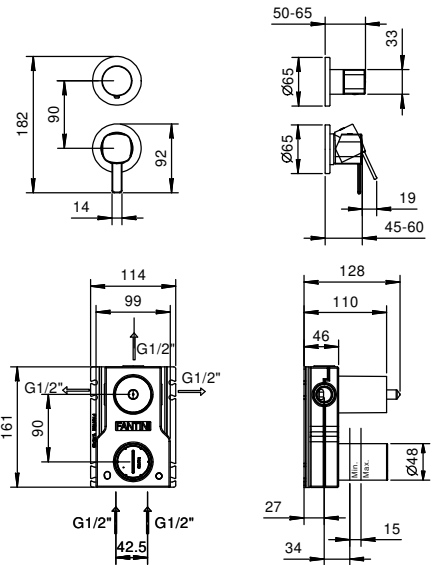

Built-in shower mixer

- handles
- with rosaces
- **3-way** diverter with turning knob
- 1/2" inlets
- for vertical installation only
- soundproof

M489B

External piece

Chrome	24 02 M489B
Matt Black	24 13 M489B
Matt Gun Metal PVD	24 P5 M489B
Matt British Gold PVD	24 P6 M489B
Matt Copper PVD	24 P9 M489B
Deep Black PVD	24 S1 M489B