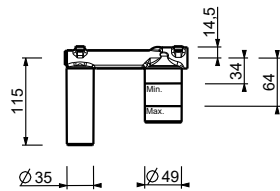

Wall-mount washbasin mixer

- spout projection 15 cm
- handle
- flow restrictor 5 l/min at 3 bar
- 1/2" inlets
- WITHOUT WASTE

M109B

External piece

Chrome	24 02 M109B
Matt Black	24 13 M109B
Matt Gun Metal PVD	24 P5 M109B
Matt British Gold PVD	24 P6 M109B
Matt Copper PVD	24 P9 M109B
Deep Black PVD	24 S1 M109B