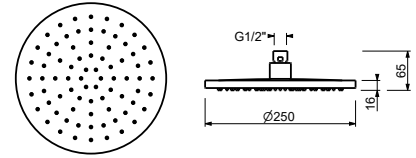

Chrome	86 02 8157
--------	------------

8159

Rain showerhead

- Ø 25 cm
- base material: brass
- flow restrictor 9 l/min at 3 bar
- anti-lime scale system
- 1/2" inlet
- check valve

NOTE: conditions necessary for the correct functioning: Min. Flow Rate: 10 l/min