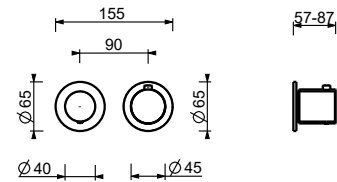

1/2" built-in thermostatic shower mixer

- handles
- with rosaces
- **2-way** diverter with turning knob
- 1/2" inlets
- soundproof
- for horizontal installation only

G423B

External piece

Chrome	87 02 G423B
Matt Black	87 13 G423B
Matt Gun Metal PVD	87 P5 G423B
Matt British Gold PVD	87 P6 G423B
Matt Copper PVD	87 P9 G423B
Deep Black PVD	87 S1 G423B