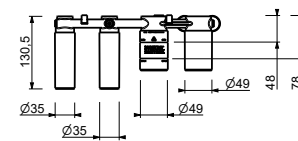

M041

Wall-mount bathtub spout

_spout projection 19 cm

M045

Built-in bathtub mixer

- spout projection 19 cm
- handle
- **2-way** diverter with turning knob
- FIT handshower
- water plug with showerholder
- 150 cm PVC flexible
- 1/2" inlets