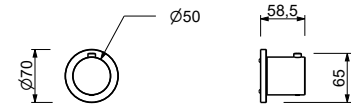

3/4" built-in thermostatic shower mixer

- handle
- 1/2" inlets
- soundproof
- without stop valve **to be ordered separately**

N.B. The mixer must always be purchased with a 3/4" or 1/2" shut-off valve

H700B

External piece

Chrome	87 02 H700B
Matt Black	87 13 H700B
Matt Gun Metal PVD	87 P5 H700B
Matt British Gold PVD	87 P6 H700B
Matt Copper PVD	87 P9 H700B
Deep Black PVD	87 S1 H700B