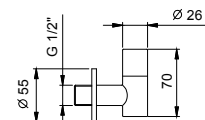

Chrome	91 02 8364
Matt Black	91 13 8364
Matt Gun Metal PVD	91 P5 8364
Matt British Gold PVD	91 P6 8364
Matt Copper PVD	91 P9 8364
Deep Black PVD	91 S1 8364