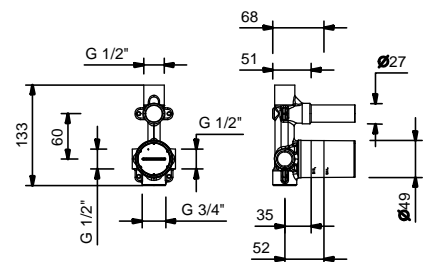

M822B

External piece

Chrome	24 02 M822B
Matt Black	24 13 M822B
Matt Gun Metal PVD	24 P5 M822B
Matt British Gold PVD	24 P6 M822B
Matt Copper PVD	24 P9 M822B
Deep Black PVD	24 S1 M822B