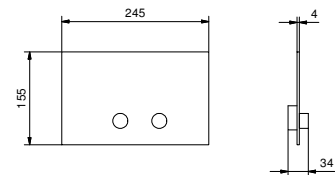

W216

Flush actuator plate TECE

- base material: stainless steel
- projecting push-button controls
- with round controls
- minimum depth: see installation instructions
- without visible fixing system

N.B. complete finishing list in the section miscellaneous articles at the end of the pricelist

N.B. compatible ONLY WITH Tecebox Octa II