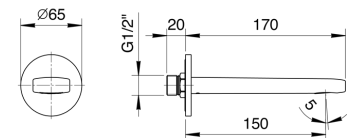

TUB: spouts

M041

Wall-mount bathtub spout

- spout projection 15 cm
- 1/2" inlet

Chrome	24 02 M041
Matt Black	24 13 M041
Matt Gun Metal PVD	24 P5 M041
Matt British Gold PVD	24 P6 M041
Matt Copper PVD	24 P9 M041
Deep Black PVD	24 S1 M041