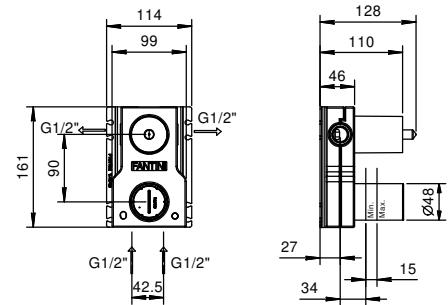

M585A

Built-in piece

44 00 M585A