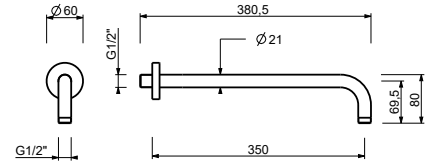

OPTIONAL: Built-in part for plasterboard

W046	91 00 W046
-------------	------------

8137

Shower arm

- 35 cm long
- round backplate
- wall-mount
- 1/2" inlet

Chrome	86 02 8137
Matt Black	86 13 8137
Matt Gun Metal PVD	86 P5 8137
Matt British Gold PVD	86 P6 8137
Matt Copper PVD	86 P9 8137
Deep Black PVD	86 S1 8137