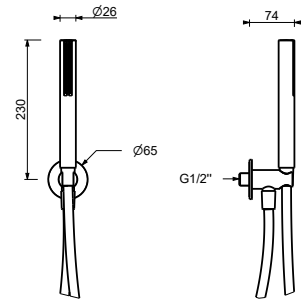

OPTIONAL: Built-in part for plasterboard

W046 91 00 W046

8051

Shower set

- Round escutcheon Ø 65 mm thickness 4
- SUN handshower
- water plug with showerholder
- 150 cm PVC flexible
- 1/2" inlet

Chrome 86 02 8051
 Matt Black 86 13 8051

8093

Shower set

- Round escutcheon Ø 65 mm thickness 4
- FIT handshower
- water plug with showerholder
- 150 cm PVC flexible
- 1/2" inlet

Chrome 86 02 8093
 Matt Black 86 13 8093
 Matt Gun Metal PVD 86 P5 8093
 Matt British Gold PVD 86 P6 8093
 Matt Copper PVD 86 P9 8093
 Deep Black PVD 86 S1 8093