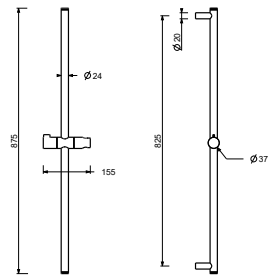

8096

Shower rail

- 87,5 cm long
- without water plug
- without handshower
- without flexible
- adjustable slider

Chrome	86 02 8096
--------	------------

8145

Shower rail

- 60 cm long
- 150 cm PVC flexible
- adjustable slider
- without water plug
- without handshower

Chrome	86 02 8145
Matt Black	86 13 8145
Matt Gun Metal PVD	86 P5 8145
Matt British Gold PVD	86 P6 8145
Matt Copper PVD	86 P9 8145
Deep Black PVD	86 S1 8145

9247

Shower rail

- 90 cm long
- 150 cm PVC flexible
- adjustable slider
- without water plug
- without handshower