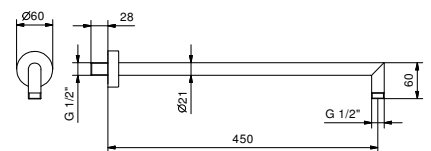

OPTIONAL: Built-in part for plasterboard

W046 91 00 W046

8011

Shower arm

- 45 cm long
- round backplate
- wall-mount
- 1/2" inlet

Chrome	86 02 8011
Matt Black	86 13 8011
Matt Gun Metal PVD	86 P5 8011
Matt British Gold PVD	86 P6 8011
Matt Copper PVD	86 P9 8011
Deep Black PVD	86 S1 8011