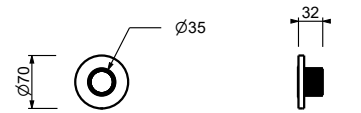

H792B

External piece

Chrome	87 02 H792B
Matt Gun Metal PVD	87 P5 H792B
Matt British Gold PVD	87 P6 H792B
Matt Copper PVD	87 P9 H792B
Deep Black PVD	87 S1 H792B