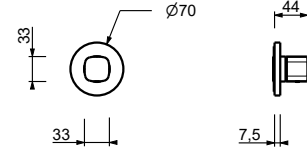

3/4" stop valve

- handle
- 90° ceramic cartridge
- 3/4" inlets
- soundproof

M590B

External piece

Chrome	24 02 M590B
Matt Black	24 13 M590B
Matt Gun Metal PVD	24 P5 M590B
Matt British Gold PVD	24 P6 M590B
Matt Copper PVD	24 P9 M590B
Deep Black PVD	24 S1 M590B