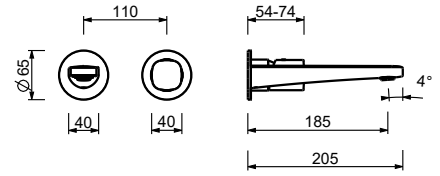

lead ρ free

Wall-mount washbasin mixer

- spout projection 19 cm
- handle
- flow restrictor 5 l/min at 3 bar
- 1/2" inlets
- WITHOUT WASTE

M011B

External piece

Chrome	24 02 M011B
Matt Black	24 13 M011B
Matt Gun Metal PVD	24 P5 M011B
Matt British Gold PVD	24 P6 M011B
Matt Copper PVD	24 P9 M011B
Deep Black PVD	24 S1 M011B