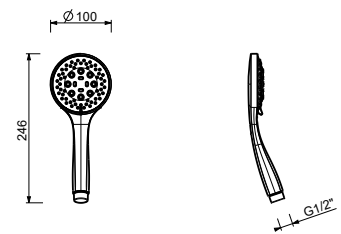

Chrome	90 02 Z348
Matt Black	90 13 Z348
Matt Gun Metal PVD	90 P5 Z348
Matt British Gold PVD	90 P6 Z348

Z674

Handshower

- DISCO
- base material: ABS
- Ø 11 cm
- 3 jets: rain, tonic jet, massage
- flow restrictor 12 l/min
- anti-lime scale system
- check valve