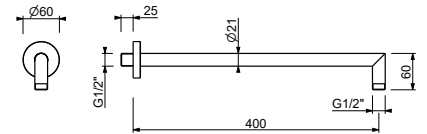

OPTIONAL: Built-in part for plasterboard

W046 91 00 W046

8123

Shower arm

- 40 cm long
- round backplate
- wall-mount
- 1/2" inlet

Chrome	86 02 8123
Matt Black	86 13 8123
Matt Gun Metal PVD	86 P5 8123
Matt British Gold PVD	86 P6 8123
Matt Copper PVD	86 P9 8123
Deep Black PVD	86 S1 8123