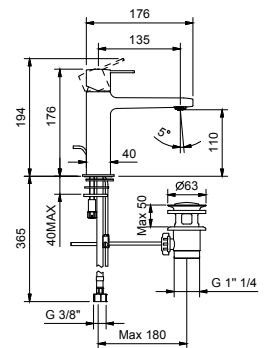

M104F
lead $\varnothing$ free

Single-hole washbasin mixer

- spout projection 13,5 cm
- handle
- flow restrictor 5 l/min at 3 bar
- flexible supply lines
- WITH WASTE

Chrome	24 02 M104F
Matt Black	24 13 M104F
Matt Gun Metal PVD	24 P5 M104F
Matt British Gold PVD	24 P6 M104F
Matt Copper PVD	24 P9 M104F
Deep Black PVD	24 S1 M104F