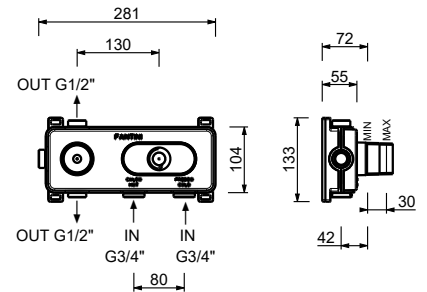

D372A

Built-in piece

19 00 D372A