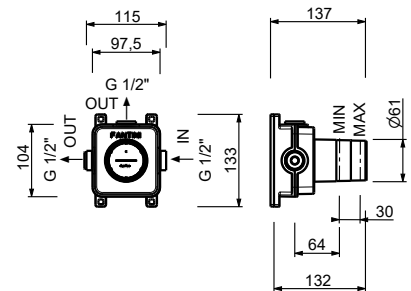

Stop valve

- ON/OFF button with flow rate adjustment **Screen-printing on handshower**
- soundproof
- for horizontal and vertical installation
- 1/2" inlets

H791B

External piece

Chrome	87 02 H791B
Matt Gun Metal PVD	87 P5 H791B
Matt British Gold PVD	87 P6 H791B
Matt Copper PVD	87 P9 H791B
Deep Black PVD	87 S1 H791B

H590A

Built-in piece

44 00 H590A