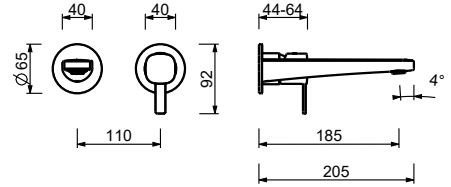

lead $\varnothing$ free

Wall-mount washbasin mixer

- spout projection 19 cm
- handle
- flow restrictor 5 l/min at 3 bar
- 1/2" inlets
- WITHOUT WASTE

M111B

External piece

Chrome	24 02 M111B
Matt Black	24 13 M111B
Matt Gun Metal PVD	24 P5 M111B
Matt British Gold PVD	24 P6 M111B
Matt Copper PVD	24 P9 M111B
Deep Black PVD	24 S1 M111B