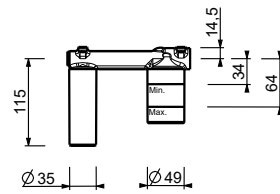

lead ρ free

Wall-mount washbasin mixer

- spout projection 19 cm
- handle
- flow restrictor 5 l/min at 3 bar
- 1/2" inlets
- WITHOUT WASTE

M011B

External piece

Chrome	24 02 M011B
Matt Black	24 13 M011B
Matt Gun Metal PVD	24 P5 M011B
Matt British Gold PVD	24 P6 M011B
Matt Copper PVD	24 P9 M011B
Deep Black PVD	24 S1 M011B