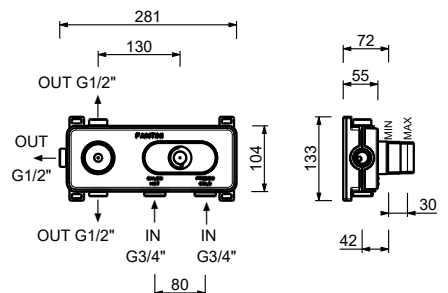

D373A

Built-in piece

19 00 D373A