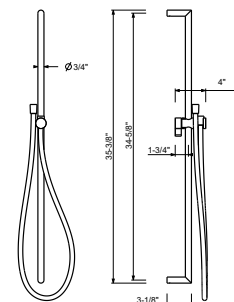

8096

Shower rail

- 87,5 cm long
- without water plug
- without handshower
- without flexible
- adjustable slider

Chrome	86 02 8096
--------	------------

8145

Shower rail

- 60 cm long
- 150 cm PVC flexible
- adjustable slider
- without water plug
- without handshower

Chrome	86 02 8145
Matt Black	86 13 8145
Matt Gun Metal PVD	86 P5 8145
Matt British Gold PVD	86 P6 8145
Matt Copper PVD	86 P9 8145
Deep Black PVD	86 S1 8145

9247

Shower rail

- 90 cm long
- 150 cm PVC flexible
- adjustable slider
- without water plug
- without handshower