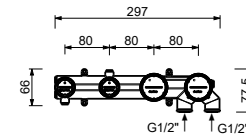

M041

Wall-mount bathtub spout

_spout projection 19 cm

M045

Built-in bathtub mixer

- spout projection 19 cm
- handle
- **2-way** diverter with turning knob
- FIT handshower
- water plug with showerholder
- 150 cm PVC flexible
- 1/2" inlets