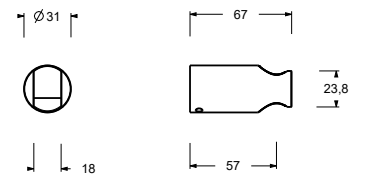

Q133

Fixed handshower holder

- connection for flexible with conical nut
- base material: brass
- 57 mm long

Chrome	90 02 Q133
Matt Black	90 13 Q133
Matt Gun Metal PVD	90 P5 Q133
Matt British Gold PVD	90 P6 Q133
Matt Copper PVD	90 P9 Q133
Deep Black PVD	90 S1 Q133