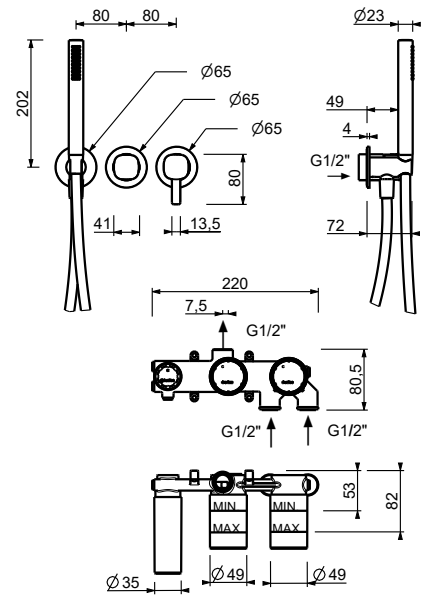

Built-in shower mixer

- handles
- **2-way** diverter with turning knob
- FIT handshower
- water plug with showerholder
- 150 cm PVC flexible
- 1/2" inlets

M184B

D284A

External piece

Chrome	24 02 M184B
Matt Black	24 13 M184B
Matt Gun Metal PVD	24 P5 M184B
Matt British Gold PVD	24 P6 M184B
Matt Copper PVD	24 P9 M184B
Deep Black PVD	24 S1 M184B

Built-in piece

44 00 D284A