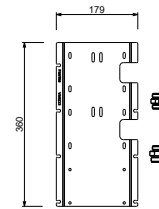

D491A

Built-in piece

19 00 D491A

W269

OPTIONAL - Easy Fix System

- plate and connections:
- for an easy both horizontal and vertical installation of the thermostatic mixers:
 - to install art- H500A / H590A - **1 outlet**
 - to install art- H500A / H590A - **2 outlets**