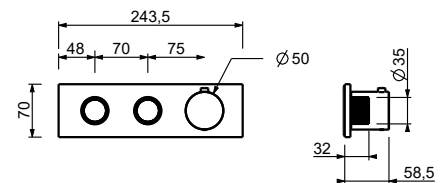

H572B

External piece

Chrome	87 02 H572B
Matt Gun Metal PVD	87 P5 H572B
Matt British Gold PVD	87 P6 H572B
Matt Copper PVD	87 P9 H572B
Deep Black PVD	87 S1 H572B