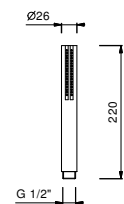

Chrome 90 02 9673
Matt Black 90 13 9673