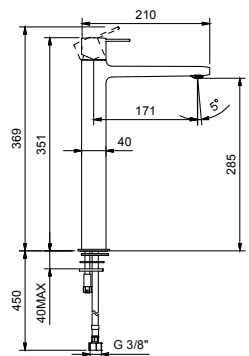

M106WF
lead free

Single-hole high washbasin mixer

- spout projection 17 cm
- handle
- flow restrictor 5 l/min at 3 bar
- flexible supply lines
- WITHOUT WASTE

Chrome	24 02 M106WF
Matt Black	24 13 M106WF
Matt Gun Metal PVD	24 P5 M106WF
Matt British Gold PVD	24 P6 M106WF
Matt Copper PVD	24 P9 M106WF
Deep Black PVD	24 S1 M106WF