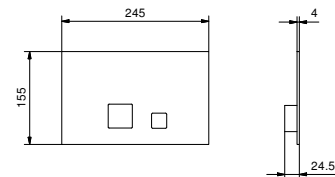

8403

Flush actuator plate GEBERIT

- base material: stainless steel
- flush fit controls
- with square controls
- without visible fixing system

N.B. complete finishing list in the section miscellaneous articles at the end of the pricelist

N.B. compatible ONLY WITH Geberit Sigma 8/Sigma 12