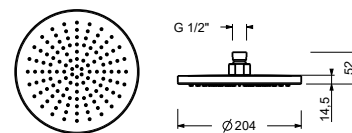

8136

Rain showerhead

- Ø 20 cm
- base material: brass
- flow restrictor 12 l/min at 3 bar
- anti-lime scale system
- 1/2" inlet
- check valve

NOTE: conditions necessary for the correct functioning: Min. Flow Rate: 10 l/min

Chrome	86 02 8136
Matt Black	86 13 8136
Matt Gun Metal PVD	86 P5 8136
Matt British Gold PVD	86 P6 8136
Matt Copper PVD	86 P9 8136
Deep Black PVD	86 S1 8136