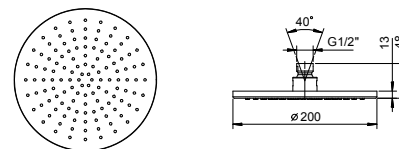

8095

Rain showerhead

- Ø 20 cm
- base material: ABS
- flow restrictor 12 l/min at 3 bar
- anti-lime scale system
- 1/2" inlet
- check valve

NOTE: conditions necessary for the correct functioning: Min. Flow Rate: 10 l/min

Chrome	86 02 8095