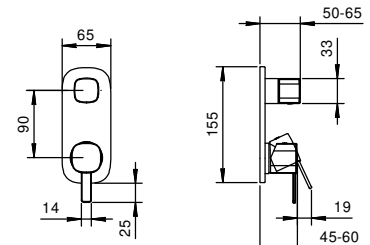

M685A

Built-in piece

44 00 M685A

Built-in shower mixer

- handles
- with plate
- **2-way** diverter with turning knob
- 1/2" inlets
- soundproof
- for vertical installation only

M485B

External piece

Chrome	24 02 M485B
Matt Black	24 13 M485B
Matt Gun Metal PVD	24 P5 M485B
Matt British Gold PVD	24 P6 M485B
Matt Copper PVD	24 P9 M485B
Deep Black PVD	24 S1 M485B