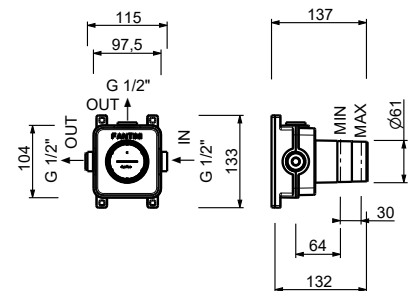

H590A

Built-in piece

44 00 H590A