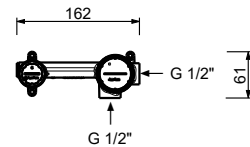

External piece

Chrome	24 02 M109B
Matt Black	24 13 M109B
Matt Gun Metal PVD	24 P5 M109B
Matt British Gold PVD	24 P6 M109B
Matt Copper PVD	24 P9 M109B
Deep Black PVD	24 S1 M109B