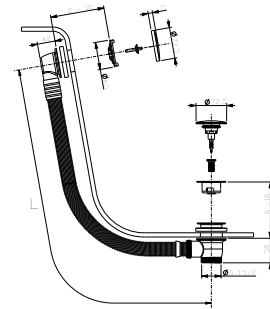

W001

Bathtub drain

- with handle
- WITH WASTE

N.B. complete finishing list in the section miscellaneous articles at the end of the pricelist

Chrome	91 02 W001
Matt Black	91 13 W001
Matt Gun Metal PVD	91 P5 W001
Matt British Gold PVD	91 P6 W001
Matt Copper PVD	91 P9 W001
Deep Black PVD	91 S1 W001

W002

Bathtub drain

- with handle
- overflow set with filling function
- WITH WASTE

N.B. complete finishing list in the section miscellaneous articles at the end of the pricelist

Chrome	91 02 W002
Matt Black	91 13 W002
Matt Gun Metal PVD	91 P5 W002
Matt British Gold PVD	91 P6 W002
Matt Copper PVD	91 P9 W002
Deep Black PVD	91 S1 W002