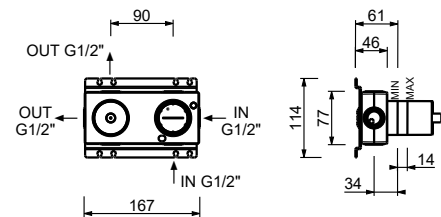

M685A

Built-in piece

44 00 M685A