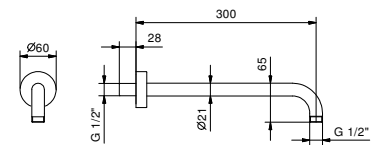

NOTE: conditions necessary for the correct functioning: Minimum Flow Rate: 15 l/m

Chrome	86 02 8084
--------	------------

8027

Shower arm

- 30 cm long
- round backplate
- wall-mount
- 1/2" inlet

Chrome	86 02 8027
Matt Black	86 13 8027
Matt Gun Metal PVD	86 P5 8027
Matt British Gold PVD	86 P6 8027
Matt Copper PVD	86 P9 8027
Deep Black PVD	86 S1 8027