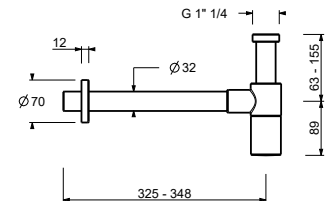

Chrome	91 02 9234
Matt Black	91 13 9234
Matt Gun Metal PVD	91 P5 9234
Matt British Gold PVD	91 P6 9234
Matt Copper PVD	91 P9 9234
Deep Black PVD	91 S1 9234

8364

Pair of filters

- with shutoff
- fully inspectable filter
- 1/2" inlet

N.B. complete finishing list in the section miscellaneous articles at the end of the pricelist

Chrome	91 02 8364
Matt Black	91 13 8364
Matt Gun Metal PVD	91 P5 8364
Matt British Gold PVD	91 P6 8364
Matt Copper PVD	91 P9 8364
Deep Black PVD	91 S1 8364