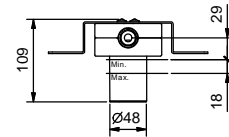

Built-in shower mixer

- handle
- no. 1 1/2" outlet
- 1/2" inlets
- soundproof

M163B

External piece

Chrome	24 02 M163B
Matt Black	24 13 M163B
Matt Gun Metal PVD	24 P5 M163B
Matt British Gold PVD	24 P6 M163B
Matt Copper PVD	24 P9 M163B
Deep Black PVD	24 S1 M163B