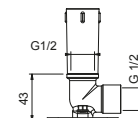

OPTIONAL: Built-in part for plasterboard

W046	91 00 W046
-------------	------------

8137

Shower arm

- 35 cm long
- round backplate
- wall-mount
- 1/2" inlet

Chrome	86 02 8137
Matt Black	86 13 8137
Matt Gun Metal PVD	86 P5 8137
Matt British Gold PVD	86 P6 8137
Matt Copper PVD	86 P9 8137
Deep Black PVD	86 S1 8137