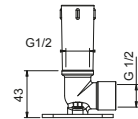

9236

Shower arm

- 25 cm long
- round backplate
- ceiling-mount
- 1/2" inlet

Chrome	86 02 9236
Matt Black	86 13 9236
Matt Gun Metal PVD	86 P5 9236
Matt British Gold PVD	86 P6 9236
Matt Copper PVD	86 P9 9236
Deep Black PVD	86 S1 9236

OPTIONAL: Built-in part for plasterboard

W046 91 00 W046