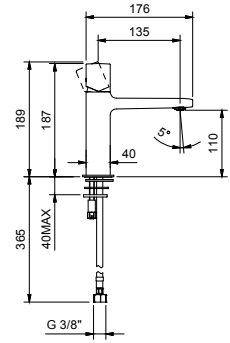

M004WF
lead $\varnothing$ free

Single-hole washbasin mixer

- spout projection 13,5 cm
- handle
- flow restrictor 5 l/min at 3 bar
- flexible supply lines
- WITHOUT WASTE

Chrome	24 02 M004WF
Matt Black	24 13 M004WF
Matt Gun Metal PVD	24 P5 M004WF
Matt British Gold PVD	24 P6 M004WF
Matt Copper PVD	24 P9 M004WF
Deep Black PVD	24 S1 M004WF