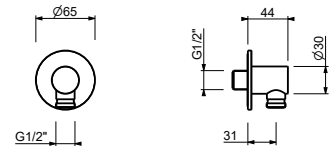

7034

Water plug

- round backplate
- base material: brass
- without shower holder

Chrome	91 02 7034
Matt Black	91 13 7034
Matt Gun Metal PVD	91 P5 7034
Matt British Gold PVD	91 P6 7034
Matt Copper PVD	91 P9 7034
Deep Black PVD	91 S1 7034