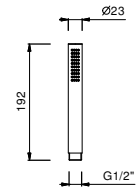

8783

Handshower

- FIT
- base material: brass
- flow restrictor 9 l/min
- anti-lime scale system
- check valve

Chrome	90 02 8783
Matt Black	90 13 8783
Matt Gun Metal PVD	90 P5 8783
Matt British Gold PVD	90 P6 8783
Matt Copper PVD	90 P9 8783
Deep Black PVD	90 S1 8783

8914

Handshower

- DISCO
- base material: ABS
- Ø 10 cm
- round lever
- flow restrictor 9 l/min
- anti-lime scale system
- check valve