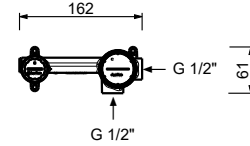

lead ρ free

Wall-mount washbasin mixer

- spout projection 19 cm
- handle
- flow restrictor 5 l/min at 3 bar
- 1/2" inlets
- WITHOUT WASTE

M011B

External piece

Chrome	24 02 M011B
Matt Black	24 13 M011B
Matt Gun Metal PVD	24 P5 M011B
Matt British Gold PVD	24 P6 M011B
Matt Copper PVD	24 P9 M011B
Deep Black PVD	24 S1 M011B