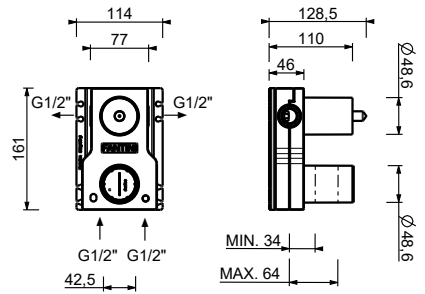

M523A

Built-in piece

44 00 M523A