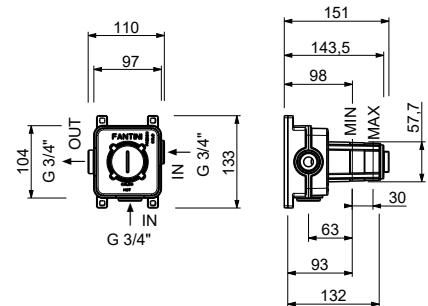

3/4" built-in thermostatic shower mixer

- handle
- 1/2" inlets
- soundproof
- without stop valve **to be ordered separately**

N.B. The mixer must always be purchased with a 3/4" or 1/2" shut-off valve

H700B

External piece

Chrome	87 02 H700B
Matt Black	87 13 H700B
Matt Gun Metal PVD	87 P5 H700B
Matt British Gold PVD	87 P6 H700B
Matt Copper PVD	87 P9 H700B
Deep Black PVD	87 S1 H700B

H500A

Built-in piece

44 00 H500A