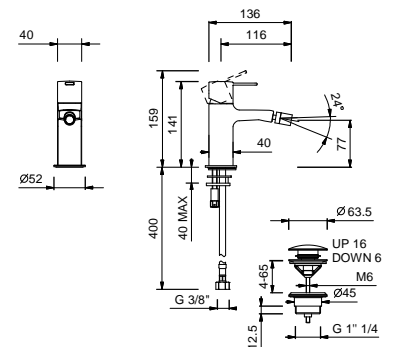

M108F

Single-hole bidet mixer

- spout projection 11,6 cm
- handle
- flow restrictor 5 l/min at 3 bar
- articulated aerator
- flexible supply lines
- WITH WASTE

Chrome	24 02 M108F
Matt Black	24 13 M108F
Matt Gun Metal PVD	24 P5 M108F
Matt British Gold PVD	24 P6 M108F
Matt Copper PVD	24 P9 M108F
Deep Black PVD	24 S1 M108F