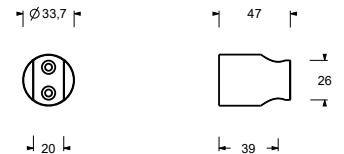

9129

Fixed handshower holder

- connection for flexible with conical nut
- base material: ABS
- 39 mm long

Chrome	90 02 9129
Matt Black	90 13 9129