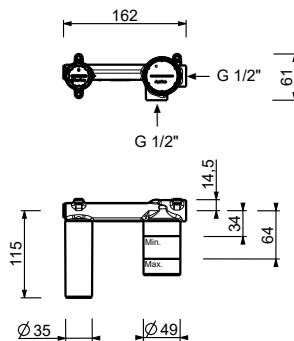

M111A

Built-in piece

44 00 M111A