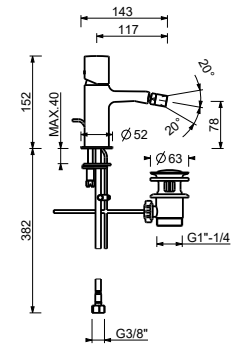

M008F

Single-hole bidet mixer

- spout projection 11,6 cm
- handle
- flow restrictor 5 l/min at 3 bar
- articulated aerator
- flexible supply lines
- WITH WASTE

Chrome	24 02 M008F
Matt Black	24 13 M008F
Matt Gun Metal PVD	24 P5 M008F
Matt British Gold PVD	24 P6 M008F
Matt Copper PVD	24 P9 M008F
Deep Black PVD	24 S1 M008F