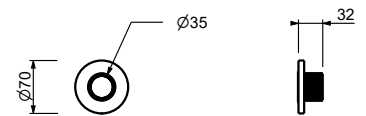

Stop valve

- ON/OFF button with flow rate adjustment **Screen-printing on showerhead**
- soundproof
- for horizontal and vertical installation
- 1/2" inlets

H790B

External piece

Chrome	87 02 H790B
Matt Gun Metal PVD	87 P5 H790B
Matt British Gold PVD	87 P6 H790B
Matt Copper PVD	87 P9 H790B
Deep Black PVD	87 S1 H790B