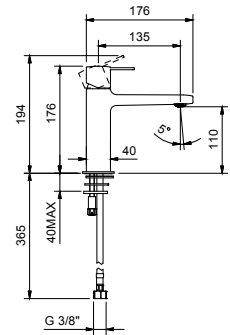

M104WF
lead $\varnothing$ free

Single-hole washbasin mixer

- spout projection 13,5 cm
- handle
- flow restrictor 5 l/min at 3 bar
- flexible supply lines
- WITHOUT WASTE

Chrome	24 02 M104WF
Matt Black	24 13 M104WF
Matt Gun Metal PVD	24 P5 M104WF
Matt British Gold PVD	24 P6 M104WF
Matt Copper PVD	24 P9 M104WF
Deep Black PVD	24 S1 M104WF