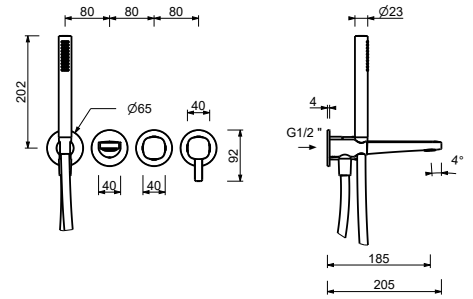

M041

Wall-mount bathtub spout

_spout projection 19 cm

M045

Built-in bathtub mixer

- spout projection 19 cm
- handle
- **2-way** diverter with turning knob
- FIT handshower
- water plug with showerholder
- 150 cm PVC flexible
- 1/2" inlets