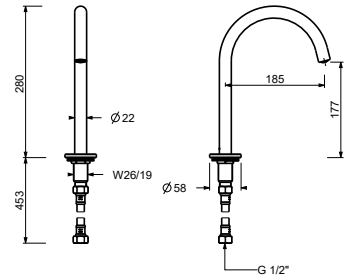

8436

lead \varnothing free

Washbasin spout

- h. 28 cm
- spout projection 18,5 cm
- flow restrictor 5 l/min at 3 bar
- 1/2" inlet

Chrome	24 02 8436
Matt Black	24 13 8436
Matt Gun Metal PVD	24 P5 8436
Matt British Gold PVD	24 P6 8436
Matt Copper PVD	24 P9 8436
Deep Black PVD	24 S1 8436

8496

lead \varnothing free

Washbasin spout

- h. 13,5 cm
- spout projection 14,5 cm
- flow restrictor 5 l/min at 3 bar
- 1/2" inlet

Chrome	24 02 8496
Matt Black	24 13 8496
Matt Gun Metal PVD	24 P5 8496
Matt British Gold PVD	24 P6 8496
Matt Copper PVD	24 P9 8496
Deep Black PVD	24 S1 8496