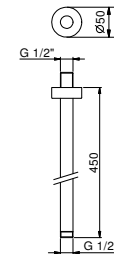

9237

Shower arm

- 45 cm long
- round backplate
- ceiling-mount
- 1/2" inlet

Chrome	86 02 9237
Matt Black	86 13 9237
Matt Gun Metal PVD	86 P5 9237
Matt British Gold PVD	86 P6 9237
Matt Copper PVD	86 P9 9237
Deep Black PVD	86 S1 9237

OPTIONAL: Built-in part for plasterboard

W046 91 00 W046