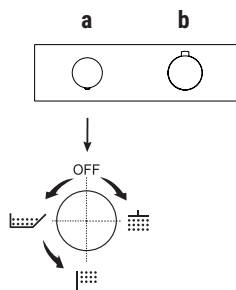

The built-in 3/4" thermostatic shower mixer is available:

- **art. G572B+D372A** - 2 outlets

- **art. G573B+D373A** - 3 outlets

EXAMPLE:

art. G573B+D373A

a) shut-off rotating diverter - By rotating the diverter knob from centre to right clockwise, one opens the first outlet, shuts off at the centre and rotating left opens the second and third outlets in a sequence.

b) temperature control.

Base material: BRASS

Finishing:

- 02 Chrome
- 13 Matt Black (RAL 9005)
- P5 Matt Gun Metal PVD
- P6 Matt British Gold PVD
- P9 Matt Copper PVD
- S1 Deep Black PVD

* For spare parts, accessories, miscellaneous items and extensions please refer to specific pricelist sections