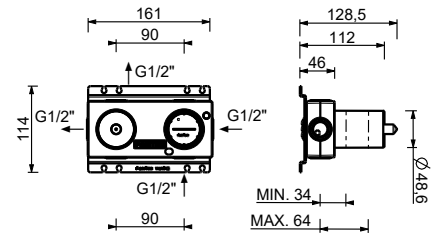

M623A

Built-in piece

44 00 M623A