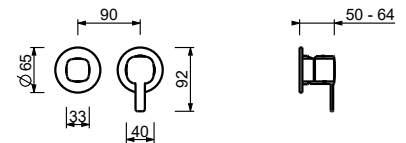

M585A

Built-in piece

44 00 M585A

Built-in shower mixer

- handles
- with rosaces
- **2-way** diverter with turning knob
- 1/2" inlets
- soundproof
- for horizontal installation only

M481B

External piece

Chrome	24 02 M481B
Matt Black	24 13 M481B
Matt Gun Metal PVD	24 P5 M481B
Matt British Gold PVD	24 P6 M481B
Matt Copper PVD	24 P9 M481B
Deep Black PVD	24 S1 M481B