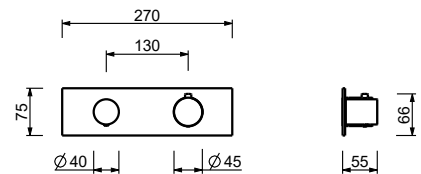

G573B

External piece

Chrome	87 02 G573B
Matt Black	87 13 G573B
Matt Gun Metal PVD	87 P5 G573B
Matt British Gold PVD	87 P6 G573B
Matt Copper PVD	87 P9 G573B
Deep Black PVD	87 S1 G573B