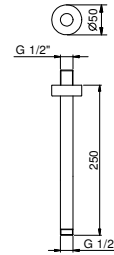

9236

Shower arm

- 25 cm long
- round backplate
- ceiling-mount
- 1/2" inlet

Chrome	86 02 9236
Matt Black	86 13 9236
Matt Gun Metal PVD	86 P5 9236
Matt British Gold PVD	86 P6 9236
Matt Copper PVD	86 P9 9236
Deep Black PVD	86 S1 9236

OPTIONAL: Built-in part for plasterboard

W046 91 00 W046