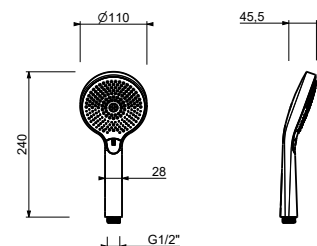

Chrome	90 02 Z674
Matt Black	90 13 Z674
Matt Gun Metal PVD	90 P5 Z674
Matt British Gold PVD	90 P6 Z674