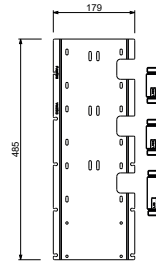

EXAMPLE OF COMBINATION - 1 OUTLET

EXAMPLE OF COMBINATION - 2 OUTLETS

91 00 W275

W276

OPTIONAL - Easy Fix System

plate and connections:

- for an easy both horizontal and vertical installation of the thermostatic mixers:
- to install art- H500A / D491A - **3 outlets**