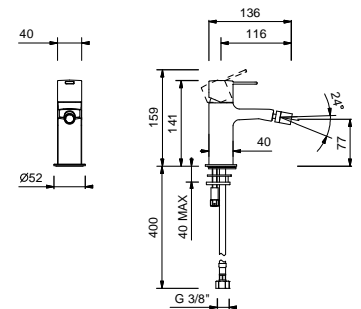

M008F

Single-hole bidet mixer

- spout projection 11,6 cm
- handle
- flow restrictor 5 l/min at 3 bar
- articulated aerator
- flexible supply lines
- WITH WASTE

Chrome	24 02 M008F
Matt Black	24 13 M008F
Matt Gun Metal PVD	24 P5 M008F
Matt British Gold PVD	24 P6 M008F
Matt Copper PVD	24 P9 M008F
Deep Black PVD	24 S1 M008F

M108WF

Single-hole bidet mixer

- spout projection 11,6 cm
- handle
- flow restrictor 5 l/min at 3 bar
- articulated aerator
- flexible supply lines
- WITHOUT WASTE

Chrome	24 02 M108WF
Matt Black	24 13 M108WF
Matt Gun Metal PVD	24 P5 M108WF
Matt British Gold PVD	24 P6 M108WF
Matt Copper PVD	24 P9 M108WF
Deep Black PVD	24 S1 M108WF