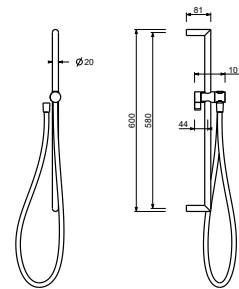

8929

Handshower

- DISCO
- base material: ABS
- Ø 13 cm
- 3 jets: rain, tonic jet, massage
- flow restrictor 12 l/min
- anti-lime scale system
- check valve

Chrome	90 02 8929
Matt Black	90 13 8929
Matt Gun Metal PVD	90 P5 8929
Matt British Gold PVD	90 P6 8929

8096

Shower rail

- 87,5 cm long
- without water plug
- without handshower
- without flexible
- adjustable slider

Chrome	86 02 8096
--------	------------

8145

Shower rail

- 60 cm long
- 150 cm PVC flexible
- adjustable slider
- without water plug
- without handshower

Chrome	86 02 8145
Matt Black	86 13 8145
Matt Gun Metal PVD	86 P5 8145
Matt British Gold PVD	86 P6 8145
Matt Copper PVD	86 P9 8145
Deep Black PVD	86 S1 8145

9247

Shower rail

- 90 cm long
- 150 cm PVC flexible
- adjustable slider
- without water plug
- without handshower