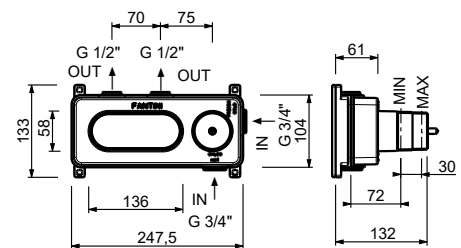

H572A

Built-in piece

44 00 H572A