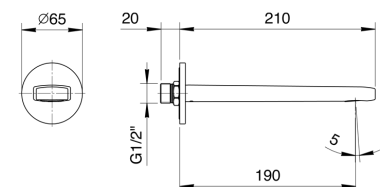

M045

Wall-mount bathtub spout

- spout projection 19 cm
- 1/2" inlet

Chrome	24 02 M045	€ 245,00
Matt Black	24 13 M045	€ 290,00
Matt Gun Metal PVD	24 P5 M045	€ 390,00
Matt British Gold PVD	24 P6 M045	€ 390,00
Matt Copper PVD	24 P9 M045	€ 390,00
Deep Black PVD	24 S1 M045	€ 390,00