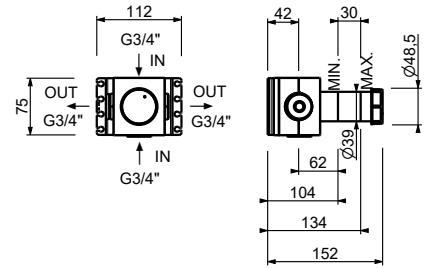

D491A

Built-in piece

19 00 D491A