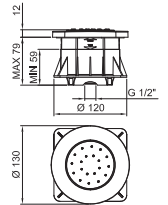

Lateral body spray

- adjustable
- base material: ABS
- anti-lime scale system
- 1/2" inlet
- built-in part included

NOTE: conditions necessary for the correct functioning: Min. Flow Rate: 12 l/min