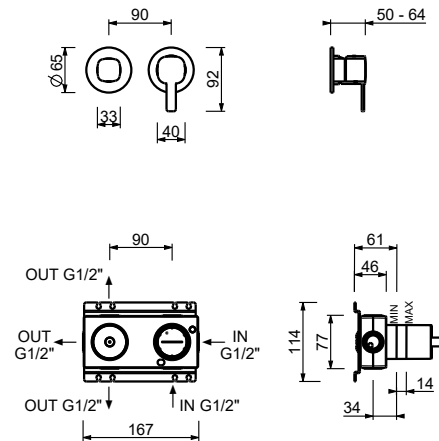

M687A

Built-in piece

44 00 M687A

Built-in shower mixer

- handles
- **2-way** diverter with turning knob
- FIT handshower
- water plug with showerholder
- 150 cm PVC flexible
- 1/2" inlets

M184B

D284A

External piece