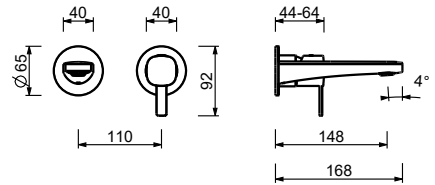

Wall-mount washbasin mixer

- spout projection 15 cm
- handle
- flow restrictor 5 l/min at 3 bar
- 1/2" inlets
- WITHOUT WASTE

M109B

External piece

Chrome	24 02 M109B
Matt Black	24 13 M109B
Matt Gun Metal PVD	24 P5 M109B
Matt British Gold PVD	24 P6 M109B
Matt Copper PVD	24 P9 M109B
Deep Black PVD	24 S1 M109B