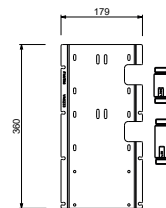

EXAMPLE OF COMBINATION - 3 OUTLETS

91 00 W270

W275

OPTIONAL - Easy Fix System

- plate and connections:
- for an easy both horizontal and vertical installation of the thermostatic mixers:
 - to install art- H500A / D491A - **1 outlet**
 - to install art- H500A / D491A - **2 outlets**