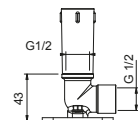

9237

Shower arm

- 45 cm long
- round backplate
- ceiling-mount
- 1/2" inlet

Chrome	86 02 9237
Matt Black	86 13 9237
Matt Gun Metal PVD	86 P5 9237
Matt British Gold PVD	86 P6 9237
Matt Copper PVD	86 P9 9237
Deep Black PVD	86 S1 9237

OPTIONAL: Built-in part for plasterboard

W046 91 00 W046