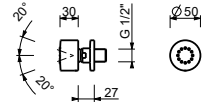

9248

Lateral body spray

- base material: brass
- adjustable
- anti-lime scale system
- 1/2" inlet

NOTE: conditions necessary for the correct functioning: Min. Flow Rate: 12 l/min