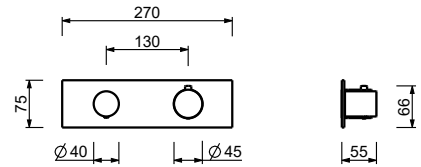

3/4" built-in thermostatic shower mixer

- handles
- **2-way** shut-off diverter with turning knob
- for horizontal installation only
- 3/4" inlets

G572B

External piece

Chrome	87 02 G572B
Matt Black	87 13 G572B
Matt Gun Metal PVD	87 P5 G572B
Matt British Gold PVD	87 P6 G572B
Matt Copper PVD	87 P9 G572B
Deep Black PVD	87 S1 G572B