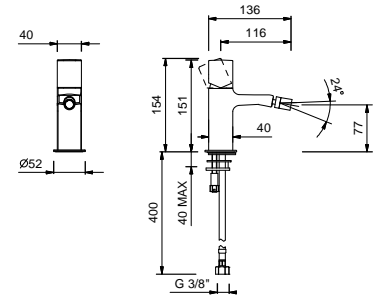

M008WF

Single-hole bidet mixer

- spout projection 11,6 cm
- handle
- flow restrictor 5 l/min at 3 bar
- articulated aerator
- flexible supply lines
- WITHOUT WASTE

Chrome	24 02 M008WF
Matt Black	24 13 M008WF
Matt Gun Metal PVD	24 P5 M008WF
Matt British Gold PVD	24 P6 M008WF
Matt Copper PVD	24 P9 M008WF
Deep Black PVD	24 S1 M008WF