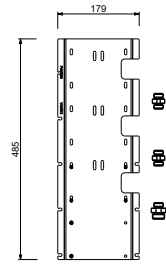

EXAMPLE OF COMBINATION - 1 OUTLET

EXAMPLE OF COMBINATION - 2 OUTLETS

W270

OPTIONAL - Easy Fix System

- plate and connections:
- for an easy both horizontal and vertical installation of the thermostatic mixers:
 - to install art- H500A / H590A - **3 outlets**