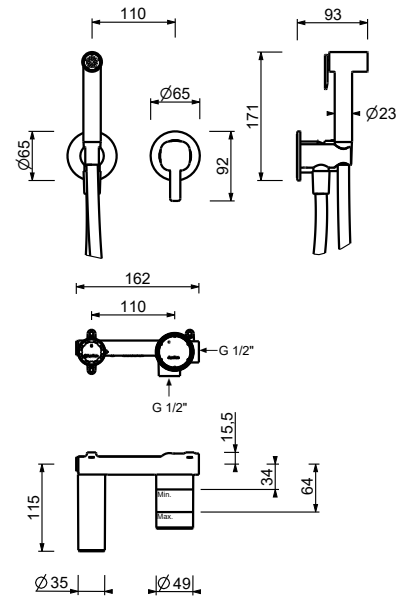

Hydropray

- for personal care
- Shower mixer included
- water plug with showerholder
- with rosaces
- 120 cm brass flexible hose
- 1/2" inlet

N.B. complete finishing list in the section miscellaneous articles at the end of the pricelist

Hydropray

- for personal care
- Shower mixer included
- water plug with showerholder
- with plate
- 120 cm brass flexible hose
- 1/2" inlet

N.B. complete finishing list in the section miscellaneous articles at the end of the pricelist