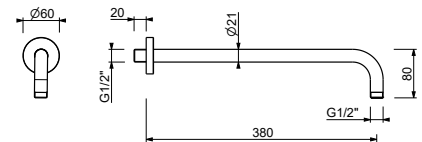

OPTIONAL: Built-in part for plasterboard

W046 91 00 W046

8124

Shower arm

- 40 cm long
- round backplate
- wall-mount
- 1/2" inlet

Chrome	86 02 8124
Matt Black	86 13 8124
Matt Gun Metal PVD	86 P5 8124
Matt British Gold PVD	86 P6 8124
Matt Copper PVD	86 P9 8124
Deep Black PVD	86 S1 8124