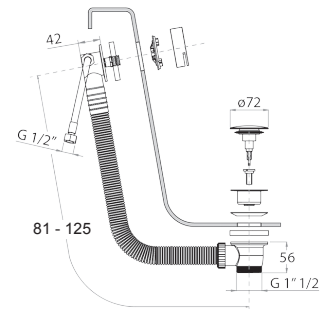

W001

Bathtub drain

- with handle
- WITH WASTE

N.B. complete finishing list in the section miscellaneous articles at the end of the pricelist

Chrome	91 02 W001
Matt Black	91 13 W001
Matt Gun Metal PVD	91 P5 W001
Matt British Gold PVD	91 P6 W001
Matt Copper PVD	91 P9 W001
Deep Black PVD	91 S1 W001

W002

Bathtub drain

- with handle
- overflow set with filling function
- WITH WASTE

N.B. complete finishing list in the section miscellaneous articles at the end of the pricelist

Chrome	91 02 W002
Matt Black	91 13 W002
Matt Gun Metal PVD	91 P5 W002
Matt British Gold PVD	91 P6 W002
Matt Copper PVD	91 P9 W002
Deep Black PVD	91 S1 W002