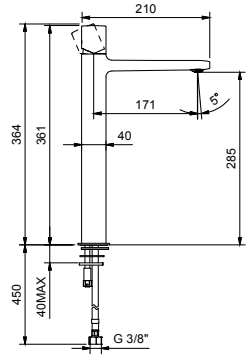

M006WF
lead free

Single-hole high washbasin mixer

- spout projection 17 cm
- handle
- flow restrictor 5 l/min at 3 bar
- flexible supply lines
- WITHOUT WASTE

Chrome	24 02 M006WF
Matt Black	24 13 M006WF
Matt Gun Metal PVD	24 P5 M006WF
Matt British Gold PVD	24 P6 M006WF
Matt Copper PVD	24 P9 M006WF
Deep Black PVD	24 S1 M006WF