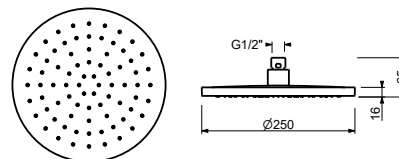

8157

Rain showerhead

- Ø 25 cm
- base material: ABS
- flow restrictor 9 l/min at 3 bar
- anti-lime scale system
- 1/2" inlet
- check valve

NOTE: conditions necessary for the correct functioning: Min. Flow Rate: 10 l/min

Chrome	86 02 8157