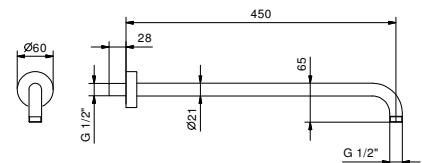

OPTIONAL: Built-in part for plasterboard

W046 91 00 W046

8028

Shower arm

- 45 cm long
- round backplate
- wall-mount
- 1/2" inlet

Chrome	86 02 8028
Matt Black	86 13 8028
Matt Gun Metal PVD	86 P5 8028
Matt British Gold PVD	86 P6 8028
Matt Copper PVD	86 P9 8028
Deep Black PVD	86 S1 8028