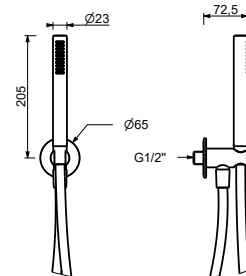

OPTIONAL: Built-in part for plasterboard

W046 91 00 W046

8051

Shower set

- Round escutcheon Ø 65 mm thickness 4
- SUN handshower
- water plug with showerholder
- 150 cm PVC flexible
- 1/2" inlet

Chrome 86 02 8051
 Matt Black 86 13 8051

8093

Shower set

- Round escutcheon Ø 65 mm thickness 4
- FIT handshower
- water plug with showerholder
- 150 cm PVC flexible
- 1/2" inlet

Chrome 86 02 8093
 Matt Black 86 13 8093
 Matt Gun Metal PVD 86 P5 8093
 Matt British Gold PVD 86 P6 8093
 Matt Copper PVD 86 P9 8093
 Deep Black PVD 86 S1 8093

8158

Shower set

- Round escutcheon Ø 70 mm thickness 7.5
- FIT handshower
- water plug with showerholder
- 150 cm PVC flexible
- 1/2" inlet

Chrome 86 02 8158
 Matt Black 86 13 8158
 Matt Gun Metal PVD 86 P5 8158
 Matt British Gold PVD 86 P6 8158
 Matt Copper PVD 86 P9 8158
 Deep Black PVD 86 S1 8158