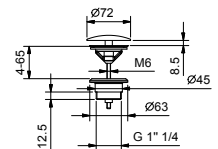

8434

Waste

- 1" 1/4
- pushing plug
- for washbasin without overflow
- for washbasin with overflow
- universal

N.B. complete finishing list in the section miscellaneous articles at the end of the pricelist

Chrome	91 02 8434
Matt Black	91 13 8434
Matt Gun Metal PVD	91 P5 8434
Matt British Gold PVD	91 P6 8434
Matt Copper PVD	91 P9 8434
Deep Black PVD	91 S1 8434

8435

Waste

- 1" 1/4
- for washbasin without overflow
- for washbasin with overflow
- unrestricted outlet
- universal

N.B. complete finishing list in the section miscellaneous articles at the end of the pricelist

Chrome	91 02 8435
Matt Black	91 13 8435
Matt Gun Metal PVD	91 P5 8435
Matt British Gold PVD	91 P6 8435
Matt Copper PVD	91 P9 8435
Deep Black PVD	91 S1 8435

9234

Bottle trap

- 1" 1/4
- for washbasin

N.B. complete finishing list in the section miscellaneous articles at the end of the pricelist

Chrome	91 02 9234
Matt Black	91 13 9234
Matt Gun Metal PVD	91 P5 9234
Matt British Gold PVD	91 P6 9234
Matt Copper PVD	91 P9 9234
Deep Black PVD	91 S1 9234

8364

Pair of filters

- with shutoff
- fully inspectable filter
- 1/2" inlet

N.B. complete finishing list in the section miscellaneous articles at the end of the pricelist

Chrome	91 02 8364
Matt Black	91 13 8364
Matt Gun Metal PVD	91 P5 8364
Matt British Gold PVD	91 P6 8364
Matt Copper PVD	91 P9 8364
Deep Black PVD	91 S1 8364