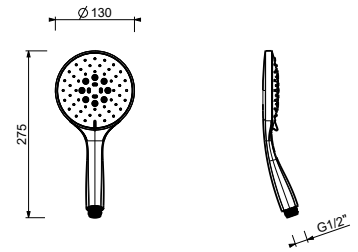

8929

Handshower

- DISCO
- base material: ABS
- Ø 13 cm
- 3 jets: rain, tonic jet, massage
- flow restrictor 12 l/min
- anti-lime scale system
- check valve

Chrome	90 02 8929
Matt Black	90 13 8929
Matt Gun Metal PVD	90 P5 8929
Matt British Gold PVD	90 P6 8929

8096

Shower rail

- 87,5 cm long
- without water plug
- without handshower
- without flexible
- adjustable slider