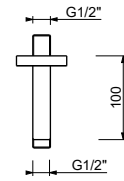

8121

Shower arm

- 10 cm long
- round backplate
- ceiling-mount
- 1/2" inlet

Chrome	86 02 8121
Matt Black	86 13 8121
Matt Gun Metal PVD	86 P5 8121
Matt British Gold PVD	86 P6 8121
Matt Copper PVD	86 P9 8121
Deep Black PVD	86 S1 8121

OPTIONAL: Built-in part for plasterboard

W046 91 00 W046