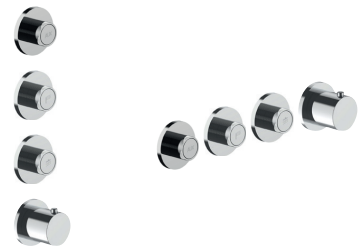

EXAMPLE OF COMBINATION - 3 OUTLETS