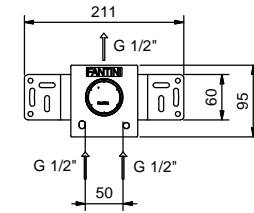

Built-in shower mixer

- handle
- no. 1 1/2" outlet
- 1/2" inlets
- soundproof

M163B

External piece

Chrome	24 02 M163B
Matt Black	24 13 M163B
Matt Gun Metal PVD	24 P5 M163B
Matt British Gold PVD	24 P6 M163B
Matt Copper PVD	24 P9 M163B
Deep Black PVD	24 S1 M163B