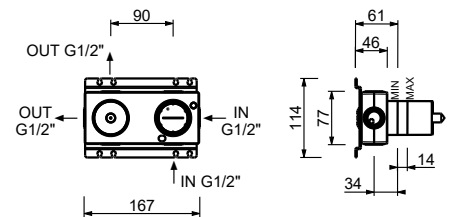

M685A

Built-in piece

44 00 M685A