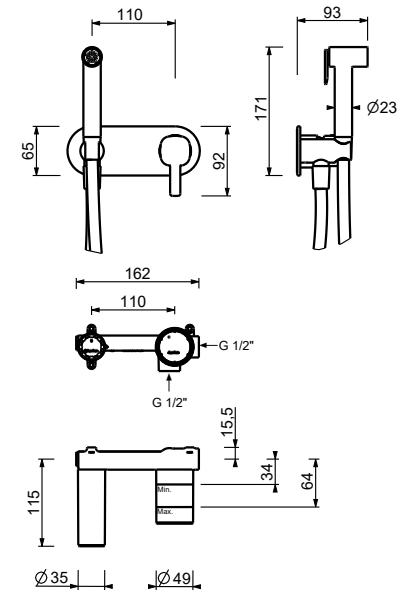

M111A

Built-in piece

44 00 M111A