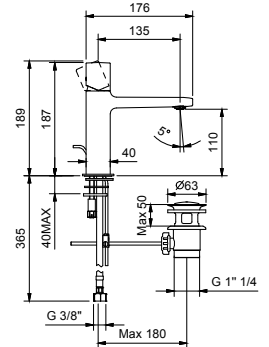

- spout projection 13,5 cm
- handle
- flow restrictor 5 l/min at 3 bar
- flexible supply lines
- WITH WASTE

Chrome	24 02 M004F
Matt Black	24 13 M004F
Matt Gun Metal PVD	24 P5 M004F
Matt British Gold PVD	24 P6 M004F
Matt Copper PVD	24 P9 M004F
Deep Black PVD	24 S1 M004F