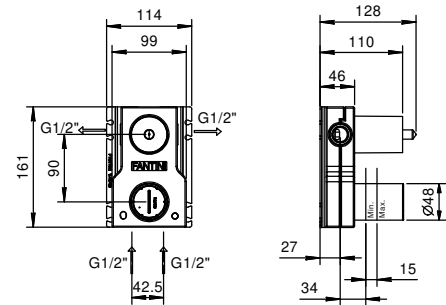

M585A

Built-in piece

44 00 M585A