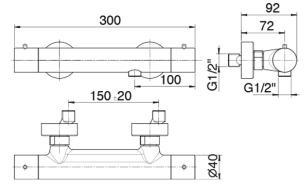

M030

Wall-mount thermostatic shower mixer

- handles
- without shower set
- 1/2" inlets