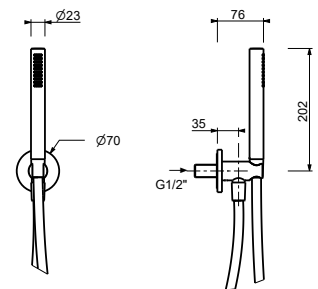

OPTIONAL: Built-in part for plasterboard

W046 91 00 W046

8051

Shower set

- Round escutcheon Ø 65 mm thickness 4
- SUN handshower
- water plug with showerholder
- 150 cm PVC flexible
- 1/2" inlet

Chrome 86 02 8051
 Matt Black 86 13 8051

8093

Shower set

- Round escutcheon Ø 65 mm thickness 4
- FIT handshower
- water plug with showerholder
- 150 cm PVC flexible
- 1/2" inlet

Chrome 86 02 8093
 Matt Black 86 13 8093
 Matt Gun Metal PVD 86 P5 8093
 Matt British Gold PVD 86 P6 8093
 Matt Copper PVD 86 P9 8093
 Deep Black PVD 86 S1 8093

8158

Shower set

- Round escutcheon Ø 70 mm thickness 7.5
- FIT handshower
- water plug with showerholder
- 150 cm PVC flexible
- 1/2" inlet

Chrome 86 02 8158
 Matt Black 86 13 8158
 Matt Gun Metal PVD 86 P5 8158
 Matt British Gold PVD 86 P6 8158
 Matt Copper PVD 86 P9 8158
 Deep Black PVD 86 S1 8158