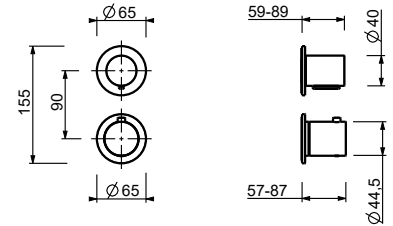

G423B

External piece

Chrome	87 02 G423B
Matt Black	87 13 G423B
Matt Gun Metal PVD	87 P5 G423B
Matt British Gold PVD	87 P6 G423B
Matt Copper PVD	87 P9 G423B
Deep Black PVD	87 S1 G423B