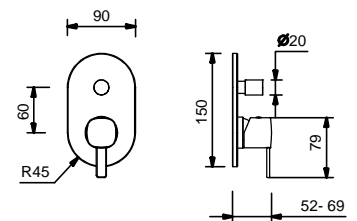

M822B

External piece

Chrome	24 02 M822B
Matt Black	24 13 M822B
Matt Gun Metal PVD	24 P5 M822B
Matt British Gold PVD	24 P6 M822B
Matt Copper PVD	24 P9 M822B
Deep Black PVD	24 S1 M822B