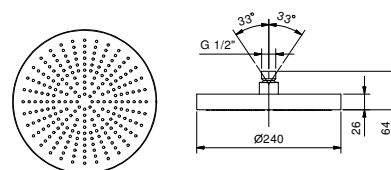

8083

Rain showerhead

- Ø 24 cm
- base material: stainless steel
- flow restrictor 12 l/min at 3 bar
- anti-lime scale system
- 1/2" inlet
- check valve

NOTE: conditions necessary for the correct functioning: Min. Flow Rate: 10 l/min

Chrome	86 02 8083
Matt Black	86 13 8083
Matt Gun Metal PVD	86 P5 8083
Matt British Gold PVD	86 P6 8083
Matt Copper PVD	86 P9 8083
Deep Black PVD	86 S1 8083