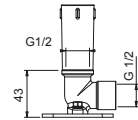

8121

Shower arm

- 10 cm long
- round backplate
- ceiling-mount
- 1/2" inlet

Chrome	86 02 8121
Matt Black	86 13 8121
Matt Gun Metal PVD	86 P5 8121
Matt British Gold PVD	86 P6 8121
Matt Copper PVD	86 P9 8121
Deep Black PVD	86 S1 8121

OPTIONAL: Built-in part for plasterboard

W046 91 00 W046