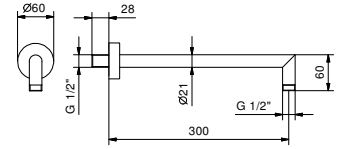

OPTIONAL: Built-in part for plasterboard

W046 91 00 W046

9231

Shower arm

- 30 cm long
- round backplate
- wall-mount
- 1/2" inlet

Chrome	86 02 9231
Matt Black	86 13 9231
Matt Gun Metal PVD	86 P5 9231
Matt British Gold PVD	86 P6 9231
Matt Copper PVD	86 P9 9231
Deep Black PVD	86 S1 9231