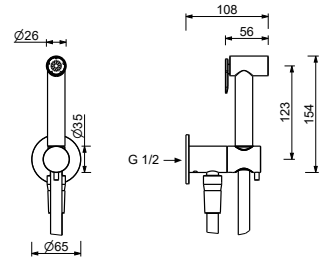

W291

Hydrobrush

- for WC cleaning
- water plug with showerholder
- stop valve
- round backplate
- 120 cm brass flexible hose

N.B. complete finishing list in the section miscellaneous articles at the end of the pricelist

Chrome	91 02 W291
Matt Black	91 13 W291
Matt Gun Metal PVD	91 P5 W291
Matt British Gold PVD	91 P6 W291
Matt Copper PVD	91 P9 W291
Deep Black PVD	91 S1 W291