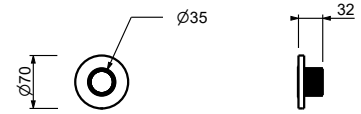

Stop valve

- ON/OFF button with flow rate adjustment **Screen-printing on handshower**
- soundproof
- for horizontal and vertical installation
- 1/2" inlets

H791B

External piece

Chrome	87 02 H791B
Matt Gun Metal PVD	87 P5 H791B
Matt British Gold PVD	87 P6 H791B
Matt Copper PVD	87 P9 H791B
Deep Black PVD	87 S1 H791B