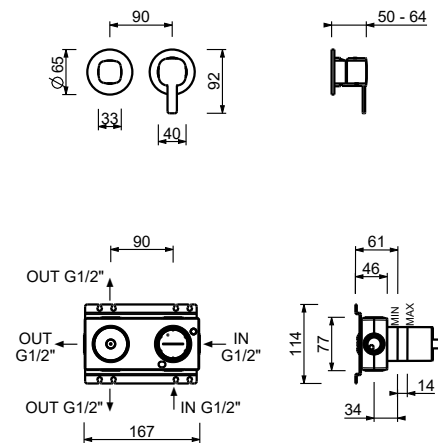

M489B

Parte externa

Cromo	24 02 M489B
Negro Opaco	24 13 M489B
Matt Gun Metal PVD	24 P5 M489B
Matt British Gold PVD	24 P6 M489B
Matt Copper PVD	24 P9 M489B
Deep Black PVD	24 S1 M489B