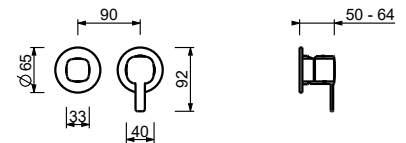

M481B

Parte externa

Cromo	24 02 M481B
Negro Opaco	24 13 M481B
Matt Gun Metal PVD	24 P5 M481B
Matt British Gold PVD	24 P6 M481B
Matt Copper PVD	24 P9 M481B
Deep Black PVD	24 S1 M481B