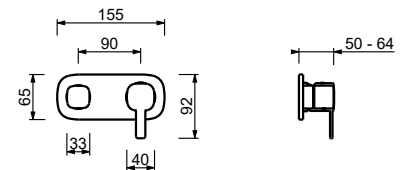

M482B

Parte externa

Cromo	24 02 M482B
Negro Opaco	24 13 M482B
Matt Gun Metal PVD	24 P5 M482B
Matt British Gold PVD	24 P6 M482B
Matt Copper PVD	24 P9 M482B
Deep Black PVD	24 S1 M482B