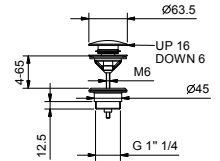

8434

Desagüe

- 1" 1/4
- tapón a presión
- para lavabo sin rebosadero
- para lavabo con rebosadero
- universal

N.B. listado completo de los acabados en la sección accesorios diversos al final de la tarifa

Cromo	91 02 8434
Negro Opaco	91 13 8434
Matt Gun Metal PVD	91 P5 8434
Matt British Gold PVD	91 P6 8434
Matt Copper PVD	91 P9 8434
Deep Black PVD	91 S1 8434