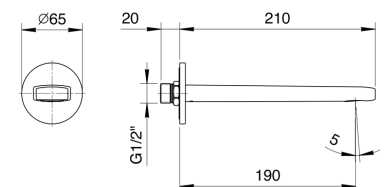

M045

Caño bañera a pared

- distancia a chorro 19 cm
- entrada de 1/2"

Cromo	24 02 M045
Negro Opaco	24 13 M045
Matt Gun Metal PVD	24 P5 M045
Matt British Gold PVD	24 P6 M045
Matt Copper PVD	24 P9 M045
Deep Black PVD	24 S1 M045