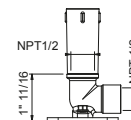

OPTIONAL: Built-in part

W046U 91 00 W046U