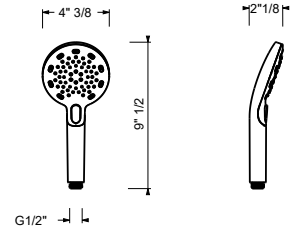

Z348U

Handshower

- 3 jets: rain, tonic jet, massage
- Anti-limescale membrane
- Anti-siphon valve
- Water flow restricted to 1.8 gpm

Chrome	90 02 Z348U
Matte Black	90 13 Z348U
Matte Gun Metal PVD	90 P5 Z348U
Matte British Gold PVD	90 P6 Z348U