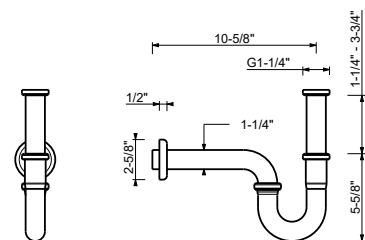

8486U

**Double-function hydrobrush**

- For toilet cleaning
- For personal care if used with a shower mixer
- Water plug with shower holder
- Stop valve
- 1/2" NPT male connection
- Round backplate
- 47 1/4" Vinyl hose
- 1.70 GPM @ 60 psi
- 1/2" NPT male connection