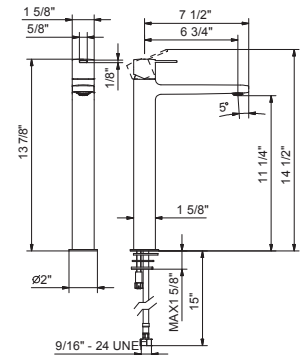

M106WU

Single-control vessel mixer

- 6 3/4" spout projection
- Water flow restricted to 1.2 gpm
- Flexible supply lines included

Drain not included, please select W095U or W097U in the Miscellaneous Articles section.

Chrome	24 02 M106WU
Matte Black	24 13 M106WU
Matte Gun Metal PVD	24 P5 M106WU
Matte British Gold PVD	24 P6 M106WU
Matte Copper PVD	24 P9 M106WU
Deep Black PVD	24 S1 M106WU