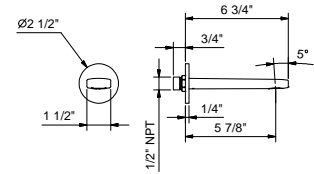

M041U

Wall-mount tub spout

- 5 7/8" spout projection
- LAMÉ
- Round escutcheon
- Max 6.5 gpm @ 60 psi
- 1/2" NPT male connection

Chrome	24 02 M041U
Matte Black	24 13 M041U
Matte Gun Metal PVD	24 P5 M041U
Matte British Gold PVD	24 P6 M041U
Matte Copper PVD	24 P9 M041U
Deep Black PVD	24 S1 M041U

M045U

Wall-mount tub spout

- 7 1/2" spout projection
- LAMÉ
- Round escutcheon
- 1/2" NPT male connection
- Max 6.5 gpm @ 60 psi