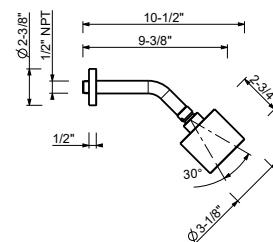

8147UC

Wall-mount adjustable showerhead - Restricted to 1.8 gpm

- 1/2" NPT male connection
- Anti-limescale membrane
- Round escutcheon
- Water flow restricted to 1.8 gpm

Compatible with all Fantini wall and ceiling mount shower arms