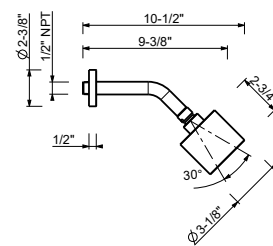

8147U

Wall-mount adjustable showerhead

- 1/2" NPT male connection
- Anti-limescale membrane
- Round escutcheon
- Water flow restricted to 2.0 gpm

Compatible with all Fantini wall and ceiling mount shower arms