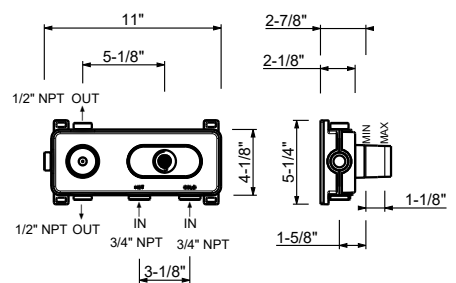

D372AU

Rough

19 00 D372AU