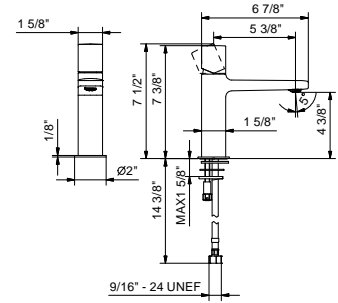

M004WU

Single-control washbasin mixer

- 5 3/8" spout projection
- Water flow restricted to 1.2 gpm
- Flexible supply lines included

Drain not included, please select W095U or W097U in the Miscellaneous Articles section.

Chrome	24 02 M004WU
Matte Black	24 13 M004WU
Matte Gun Metal PVD	24 P5 M004WU
Matte British Gold PVD	24 P6 M004WU
Matte Copper PVD	24 P9 M004WU
Deep Black PVD	24 S1 M004WU