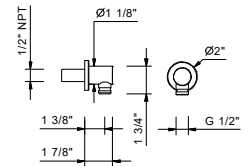

7034U

Wall-mount water outlet - Round escutcheon

- Round escutcheon
- Solid brass construction
- 1/2" NPT male connection

Chrome	91 02 7034U
Matte Black	91 13 7034U
Matte Gun Metal PVD	91 P5 7034U
Matte British Gold PVD	91 P6 7034U
Matte Copper PVD	91 P9 7034U
Deep Black PVD	91 S1 7034U