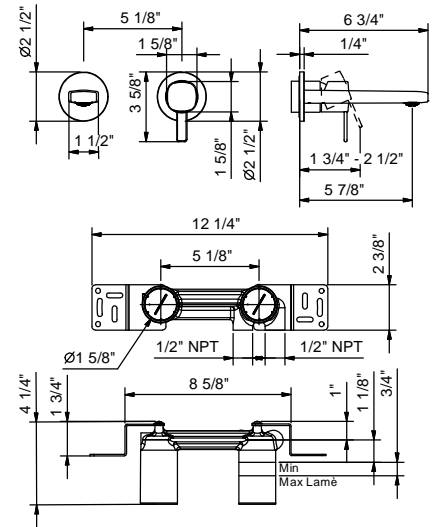

**Wall-mount washbasin mixer**

- 7 1/2" spout projection
- Water flow restricted to 1.2 gpm
- 1/2" NPT inlets

**Drain not included, please select W095U or W097U in the Miscellaneous Articles section.**

**M111BU**