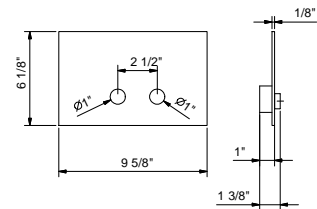

W095U

1 1/4" Universal Push-up drain

• Compatible for installation on sinks with or without overflow

Complete list of available finishes in the Miscellaneous Articles section.

Chrome	91 02 W095U
Matte Black	91 13 W095U
Matte Gun Metal PVD	91 P5 W095U
Matte British Gold PVD	91 P6 W095U
Matte Copper PVD	91 P9 W095U
Deep Black PVD	91 S1 W095U

W097U

1 1/4" Universal Free flow drain (always open)

• Compatible for installation on sinks with or without overflow

Complete list of available finishes in the Miscellaneous Articles section.

Chrome	91 02 W097U
Matte Black	91 13 W097U
Matte Gun Metal PVD	91 P5 W097U
Matte British Gold PVD	91 P6 W097U
Matte Copper PVD	91 P9 W097U
Deep Black PVD	91 S1 W097U

8402U

Flush actuator plate - Round buttons

- Stainless steel construction
- Projecting push-button controls
- Round push-button controls
- Compatible with GEBERIT models: 111.798.00.1, 111.335.00.5

Complete list of available finishes in the Miscellaneous Articles section.

Polished Stainless steel	91 38 8402U
Matte Black	91 13 8402U
Matte Gun Metal PVD	91 P5 8402U
Matte British Gold PVD	91 P6 8402U
Matte Copper PVD	91 P9 8402U
Deep Black PVD	91 S1 8402U

8403U

Flush actuator plate - Square buttons

- Stainless steel construction
- Flush fit controls
- Square push-button controls
- Compatible with GEBERIT models: 111.798.00.1, 111.335.00.5

Complete list of available finishes in the Miscellaneous Articles section.

Polished Stainless steel	91 38 8403U
Matte Black	91 13 8403U
Matte Gun Metal PVD	91 P5 8403U
Matte British Gold PVD	91 P6 8403U
Matte Copper PVD	91 P9 8403U
Deep Black PVD	91 S1 8403U