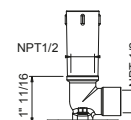

OPTIONAL: Built-in part

W046U 91 00 W046U