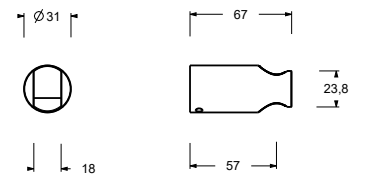

Q133

Wall-mount handshower holder

- Brass construction

Chrome	90 02 Q133
Matte Black	90 13 Q133
Matte Gun Metal PVD	90 P5 Q133
Matte British Gold PVD	90 P6 Q133
Matte Copper PVD	90 P9 Q133
Deep Black PVD	90 S1 Q133