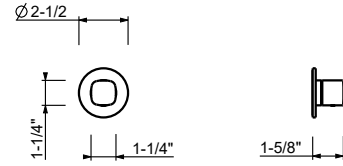

3/4" Volume control

- For remote installation
- Round backplate
- 3/4" NPT inlet and outlet
- Sound insulation foam back
- 15.3 gpm @ 60 psi

To be used with thermostatic mixer G500BU+D400AU

M591BU

Trim

Chrome	24 02 M591BU
Matte Black	24 13 M591BU
Matte Gun Metal PVD	24 P5 M591BU
Matte British Gold PVD	24 P6 M591BU
Matte Copper PVD	24 P9 M591BU
Deep Black PVD	24 S1 M591BU