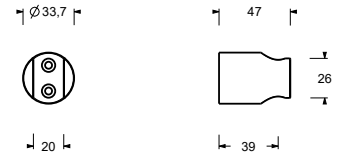

9129

Wall-mount handshower holder

Chrome	90 02 9129
Matte Black	90 13 9129