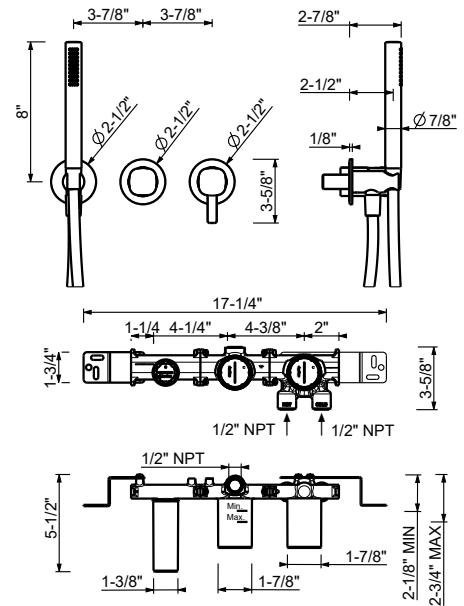

44 00 R084AU

**TOTAL PRICE**

- Chrome
- Matte Black
- Matte Gun Metal PVD
- Matte British Gold PVD
- Matte Copper PVD
- Deep Black PVD

**Built-in bathtub mixer**

- 5 7/8" spout projection
- 2-way diverter with turning knob
- FIT handshower
- Water plug with shower holder
- 58" vinyl hose
- 1/2" NPT inlets
- Water flow restricted to 1.8 gpm for handshower
- 5.9 gpm @ 60 psi