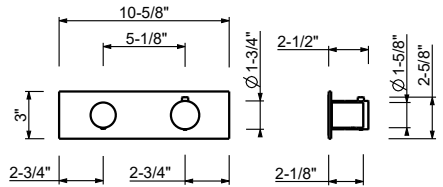

G572BU

Trim

Chrome	87 02 G572BU
Matte Black	87 13 G572BU
Matte Gun Metal PVD	87 P5 G572BU
Matte British Gold PVD	87 P6 G572BU
Matte Copper PVD	87 P9 G572BU
Deep Black PVD	87 S1 G572BU