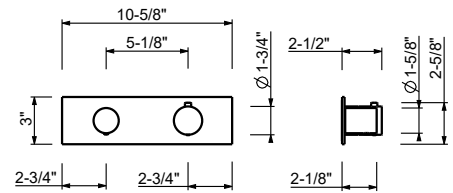

3/4" Thermostatic mixer with 3-way diverter

- Temperature control with safety override button at 100° F
- 3/4" NPT inlets, 1/2" outlets on rough
- Flow rate: 8.7 gpm @ 60 psi (primary outlet)
- Flow rate: 7.4 gpm @ 60 psi (secondary outlet)
- Flow rate: 7.4 gpm @ 60 psi (third outlet)
- Anti-scald mechanism
- Watertight casing for added safety
- Accessible shut-off valves and filters
- For horizontal installation

G572BU

Trim

Chrome	87 02 G572BU
Matte Black	87 13 G572BU
Matte Gun Metal PVD	87 P5 G572BU
Matte British Gold PVD	87 P6 G572BU
Matte Copper PVD	87 P9 G572BU
Deep Black PVD	87 S1 G572BU

D373AU

Rough

19 00 D373AU

3/4" Thermostatic shower mixer without volume control

- Temperature control with safety override button at 100° F
- 3/4" NPT inlets and outlet on rough
- Flow rate: 16.9 gpm @ 60 psi
- Anti-scald mechanism
- Watertight casing for added safety
- Accessible shut-off valves and filters
- Compatible with Easy Fix art. # W213U and W214U