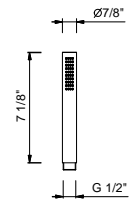

9673U

SUN handshower

- Cylindrical
- Anti-siphon valve
- Anti-limescale membrane
- Water flow restricted to 1.8 gpm

Chrome 90 02 9673U
Matte Black 90 13 9673U

8783U

FIT handshower

- Cylindrical
- Anti-siphon valve
- Anti-limescale membrane
- Water flow restricted to 1.8 gpm

Chrome 90 02 8783U
Matte Black 90 13 8783U
Matte Gun Metal PVD 90 P5 8783U
Matte British Gold PVD 90 P6 8783U
Matte Copper PVD 90 P9 8783U
Deep Black PVD 90 S1 8783U

8914U

DISCO 3 7/8" handshower

- Single function spray pattern
- Anti-limescale membrane
- Water flow restricted to 2.5 gpm
- Anti-siphon valve

Chrome 90 02 8914U

8929U

DISCO 5 1/8" handshower

- 3 functions: rain, mist blow, massage
- Anti-limescale membrane
- Anti-siphon valve
- Water flow restricted to 2.5 gpm

Chrome 90 02 8929U
Matte Black 90 13 8929U
Matte Gun Metal PVD 90 P5 8929U
Matte British Gold PVD 90 P6 8929U