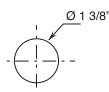

HOLE SIZE GUIDELINES:

- For single-hole washbasin and bidet mixers.

- Three-hole washbasin mixer.