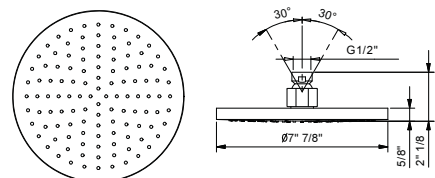

Chrome 86 02 9230UC
Matte Black 86 13 9230UC

8142U

9 1/2" Round showerhead

- Base material: ABS
- Anti-limescale membrane
- Water flow restricted to 2.0 gpm

Compatible with all Fantini wall and ceiling mount shower arms