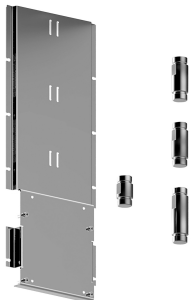

19 00 D391AU

**W214U**

**OPTIONAL - Easy Fix System**

- Includes backplate and connections
- Suitable for vertical and horizontal installation
- **3 outlets:** D400AU + (3) D391AU

EXAMPLE OF CONFIGURATION - 3 OUTLETS