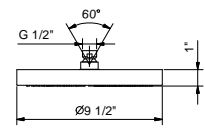

8083U

9 1/2" Round showerhead

- Solid stainless steel construction
- Anti-limescale membrane
- Water flow restricted to 2.0 gpm

Compatible with all Fantini wall and ceiling mount shower arms