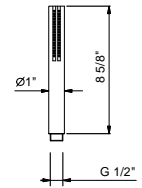

9673U

SUN handshower

- Cylindrical
- Anti-siphon valve
- Anti-limescale membrane
- Water flow restricted to 1.8 gpm

Chrome 90 02 9673U
Matte Black 90 13 9673U

8783U

FIT handshower

- Cylindrical
- Anti-siphon valve
- Anti-limescale membrane
- Water flow restricted to 1.8 gpm