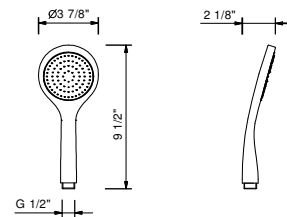

Chrome 90 02 8914U

8929U

DISCO 5 1/8" handshower

- 3 functions: rain, mist blow, massage
- Anti-limescale membrane
- Anti-siphon valve
- Water flow restricted to 2.5 gpm