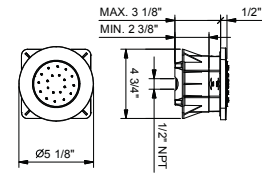

8055U

In-wall round adjustable body spray

- Anti-limescale membrane
- Chromed ABS jet and plate
- Flow restricted to 1.0 gpm
- Rough included

To be installed at roughing stage

Chrome

86 02 8055U