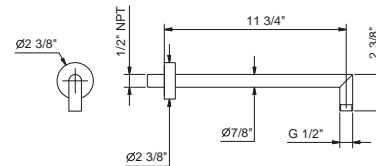

9231U

11 3/4" Wall-mount shower arm

- Round escutcheon
- 90° angle
- 1/2" NPT male connection

Chrome	86 02 9231U
Matte Black	86 13 9231U
Matte Gun Metal PVD	86 P5 9231U
Matte British Gold PVD	86 P6 9231U
Matte Copper PVD	86 P9 9231U
Deep Black PVD	86 S1 9231U

OPTIONAL: Built-in part

W046U 91 00 W046U