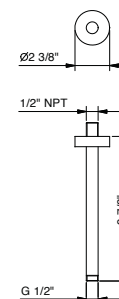

OPTIONAL: Built-in part

W046U 91 00 W046U