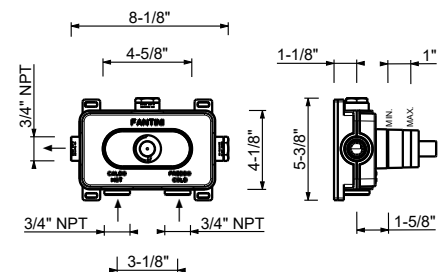

Select one or more stop valves (M591BU+D391AU)

G500BU

Trim

Chrome	87 02 G500BU
Matte Black	87 13 G500BU
Matte Gun Metal PVD	87 P5 G500BU
Matte British Gold PVD	87 P6 G500BU
Matte Copper PVD	87 P9 G500BU
Deep Black PVD	87 S1 G500BU

D400AU

Rough

19 00 D400AU