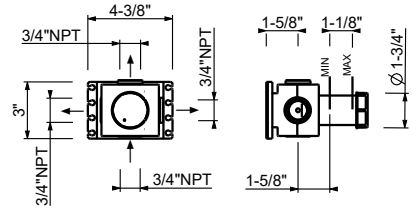

D391AU

Rough

19 00 D391AU