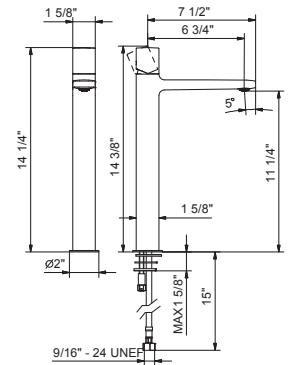

M006WU

Single-control vessel mixer

- 6 3/4" spout projection
- Water flow restricted to 1.2 gpm
- Flexible supply lines included

Drain not included, please select W095U or W097U in the Miscellaneous Articles section.

Chrome	24 02 M006WU
Matte Black	24 13 M006WU
Matte Gun Metal PVD	24 P5 M006WU
Matte British Gold PVD	24 P6 M006WU
Matte Copper PVD	24 P9 M006WU
Deep Black PVD	24 S1 M006WU