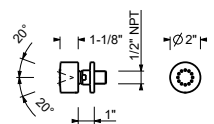

9349

58" Vinyl hose

- 1/2" Female metal connecting nuts
- Easy to clean
- High resistance to pressure and heat

Chrome	90 02 9349
Matte Black	90 13 9349
Matte Gun Metal PVD	90 P5 9349
Matte British Gold PVD	90 P6 9349
Matte Copper PVD	90 P9 9349
Deep Black PVD	90 S1 9349

9193

Metal Hose for Hand Shower

- 58" for 01 and 02 finishes
- 55" for 95, P5, P6 and P9 finishes
- 1/2" Female metal connecting nuts
- High resistance to pressure and heat

Chrome	90 02 9193
Matte Gun Metal PVD	90 P5 9193
Matte British Gold PVD	90 P6 9193
Matte Copper PVD	90 P9 9193
Deep Black PVD	90 S1 9193

9671

78" Vinyl hose

- 1/2" Female metal connecting nuts
- Easy to clean
- High resistance to pressure and heat

Chrome	90 02 9671
Matte Black	90 13 9671
Matte Gun Metal PVD	90 P5 9671
Matte British Gold PVD	90 P6 9671
Matte Copper PVD	90 P9 9671
Deep Black PVD	90 S1 9671

9248U

Wall-mount round adjustable body spray

- 1/2" NPT male connection
- Anti-limescale membrane
- Water flow restricted to 2.2 gpm

Chrome	86 02 9248U
Matte Black	86 13 9248U
Matte Gun Metal PVD	86 P5 9248U
Matte British Gold PVD	86 P6 9248U
Matte Copper PVD	86 P9 9248U
Deep Black PVD	86 S1 9248U