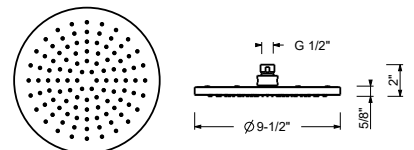

Chrome 86 02 8142U
Matte Black 86 13 8142U
Matte Gun Metal PVD 86 P5 8142U
Matte British Gold PVD 86 P6 8142U

8142UC

9 1/2" Round showerhead - Restricted to 1.8 gpm

- Base material: ABS
- Anti-limescale membrane
- Water flow restricted to 1.8 gpm

Compatible with all Fantini wall and ceiling mount shower arms