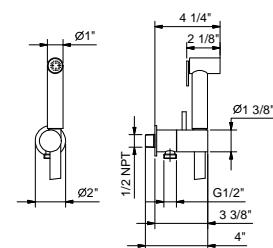

8486U

Double-function hydrobrush

- For toilet cleaning
- For personal care if used with a shower mixer
- Water plug with shower holder
- Stop valve
- 1/2" NPT male connection
- Round backplate
- 47 1/4" Vinyl hose
- 1.70 GPM @ 60 psi
- 1/2" NPT male connection

Complete list of available finishes in the Miscellaneous Articles section.

Chrome	91 02 8486U
Matte Black	91 13 8486U
Matte Gun Metal PVD	91 P5 8486U
Matte British Gold PVD	91 P6 8486U
Matte Copper PVD	91 P9 8486U
Deep Black PVD	91 S1 8486U