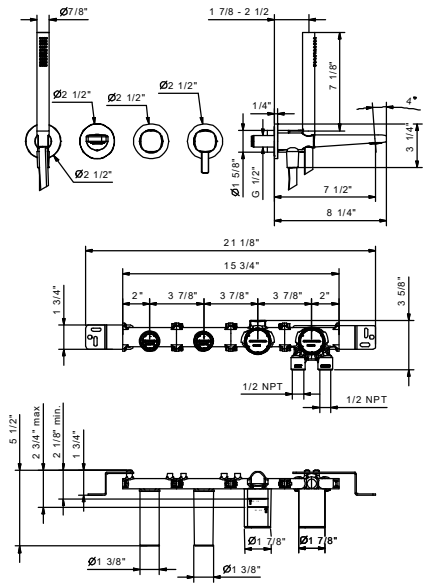

Built-in bathtub mixer

- 7 1/2" spout projection
- 2-way diverter with turning knob
- FIT handshower
- Water plug with shower holder
- 58" vinyl hose
- 1/2" NPT inlets
- Water flow restricted to 1.8 gpm for handshower
- 5.9 gpm @ 60 psi

M121BU

R021AU

Trim

Chrome	24 02 M121BU
Matte Black	24 13 M121BU
Matte Gun Metal PVD	24 P5 M121BU
Matte British Gold PVD	24 P6 M121BU
Matte Copper PVD	24 P9 M121BU
Deep Black PVD	24 S1 M121BU

Rough

44 00 R021AU