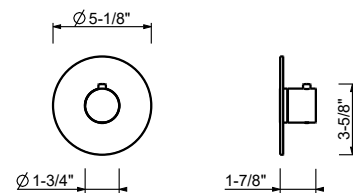

Select one or more stop valves (M591BU+D391AU)

G500BU

Trim

Chrome	87 02 G500BU
Matte Black	87 13 G500BU
Matte Gun Metal PVD	87 P5 G500BU
Matte British Gold PVD	87 P6 G500BU
Matte Copper PVD	87 P9 G500BU
Deep Black PVD	87 S1 G500BU

D400AU

Rough

19 00 D400AU