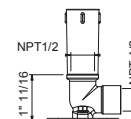

OPTIONAL: Built-in part

W046U 91 00 W046U