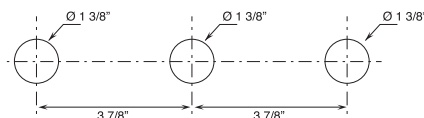

### HOLE SIZE GUIDELINES:

- For single-hole washbasin and bidet mixers.

- Three-hole washbasin mixer.

The 3/4" thermostatic shower mixer is available with integrated volume controls in these versions:

- with one volume control (1 outlet) G572BU + D331AU
- with 2-way diverter (2 outlets) G572BU + D372AU
- with 3-way diverter (3 outlets) G572BU + D373AU