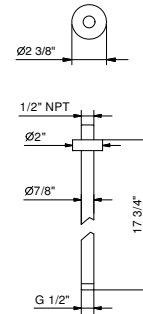

9237U

18" Ceiling-mount shower arm

- Round escutcheon
- 1/2" NPT male connection

Chrome	86 02 9237U
Matte Black	86 13 9237U
Matte Gun Metal PVD	86 P5 9237U
Matte British Gold PVD	86 P6 9237U
Matte Copper PVD	86 P9 9237U
Deep Black PVD	86 S1 9237U

OPTIONAL: Built-in part

W046U	91 00 W046U