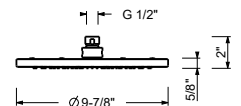

8146U

9 7/8" Round showerhead

- Solid stainless steel construction
- Anti-limescale membrane
- Water flow restricted to 2.0 gpm

Compatible with all Fantini wall and ceiling mount shower arms