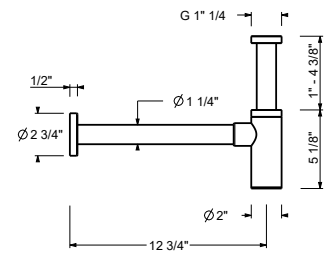

9234

Bottle Trap

- for washbasin
- 1 1/4" inlet
- 1 1/4" outlet

Complete list of available finishes in the Miscellaneous Articles section.

Chrome	91 02 9234
Matte Black	91 13 9234
Matte Gun Metal PVD	91 P5 9234
Matte British Gold PVD	91 P6 9234
Matte Copper PVD	91 P9 9234
Deep Black PVD	91 S1 9234