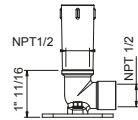

8027U

11 3/4" Wall-mount shower arm

- Round escutcheon
- Curved angle
- 1/2" NPT male connection

Chrome	86 02 8027U
Matte Black	86 13 8027U
Matte Gun Metal PVD	86 P5 8027U
Matte British Gold PVD	86 P6 8027U
Matte Copper PVD	86 P9 8027U
Deep Black PVD	86 S1 8027U

OPTIONAL: Built-in part

W046U	91 00 W046U