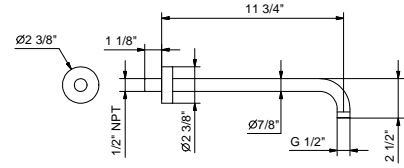

8027U

11 3/4" Wall-mount shower arm

- Round escutcheon
- Curved angle
- 1/2" NPT male connection

Chrome	86 02 8027U
Matte Black	86 13 8027U
Matte Gun Metal PVD	86 P5 8027U
Matte British Gold PVD	86 P6 8027U
Matte Copper PVD	86 P9 8027U
Deep Black PVD	86 S1 8027U

OPTIONAL: Built-in part

W046U	91 00 W046U