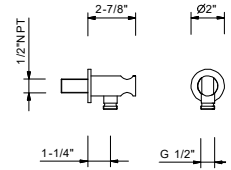

9323U

Wall-mount handshower holder with water outlet - Round escutcheon

- Round escutcheon
- Solid brass construction
- 1/2" NPT male connection

Chrome	91 02 9323U
Matte Black	91 13 9323U
Matte Gun Metal PVD	91 P5 9323U
Matte British Gold PVD	91 P6 9323U
Matte Copper PVD	91 P9 9323U
Deep Black PVD	91 S1 9323U