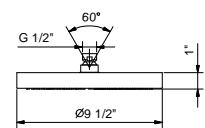

8083UC

9 1/2" Round showerhead - Restricted to 1.8 gpm

- Solid stainless steel construction
- Anti-limescale membrane
- Water flow restricted to 1.8 gpm

Compatible with all Fantini wall and ceiling mount shower arms