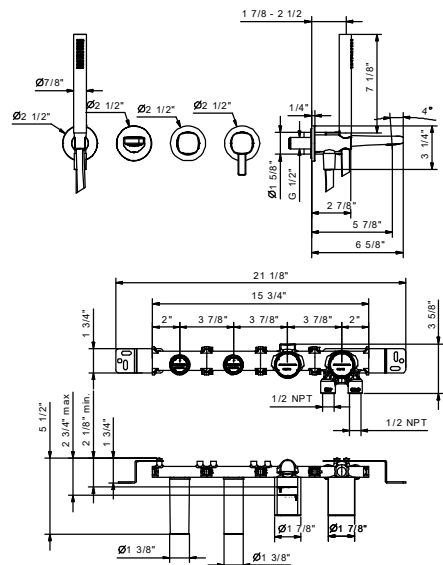

R021AU

Rough

44 00 R021AU