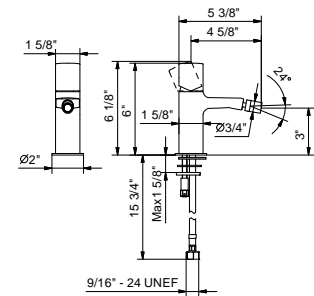

M008WU

Single-hole bidet mixer

- 4 5/8" spout projection
- Traditional cartridge
- Flexible supply lines included

Drain not included, please select W095U or W097U in the Miscellaneous Articles section.

Chrome	24 02 M008WU
Matte Black	24 13 M008WU
Matte Gun Metal PVD	24 P5 M008WU
Matte British Gold PVD	24 P6 M008WU
Matte Copper PVD	24 P9 M008WU
Deep Black PVD	24 S1 M008WU