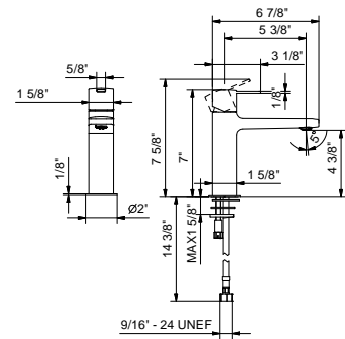

M104WU

Single-control washbasin mixer

- 5 3/8" spout projection
- Water flow restricted to 1.2 gpm
- Flexible supply lines included

Drain not included, please select W095U or W097U in the Miscellaneous Articles section.

Chrome	24 02 M104WU
Matte Black	24 13 M104WU
Matte Gun Metal PVD	24 P5 M104WU
Matte British Gold PVD	24 P6 M104WU
Matte Copper PVD	24 P9 M104WU
Deep Black PVD	24 S1 M104WU