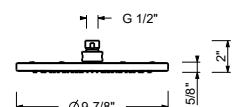

8146UC

9 7/8" Round showerhead - Restricted to 1.8 gpm

- Solid stainless steel construction
- Anti-limescale membrane
- Water flow restricted to 1.8 gpm

Compatible with all Fantini wall and ceiling mount shower arms