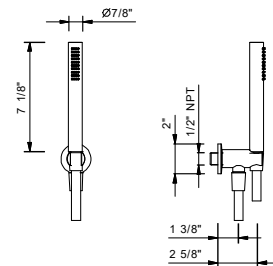

8093U

Wall-mount handshower set

- FIT handshower with anti-siphon check valve
- Anti-limescale membrane
- 58" vinyl hose
- Water outlet with holder
- Round escutcheon
- 1/2" NPT male connection
- Water flow restricted to 1.8 gpm

Chrome	86 02 8093U
Matte Black	86 13 8093U
Matte Gun Metal PVD	86 P5 8093U
Matte British Gold PVD	86 P6 8093U
Matte Copper PVD	86 P9 8093U
Deep Black PVD	86 S1 8093U