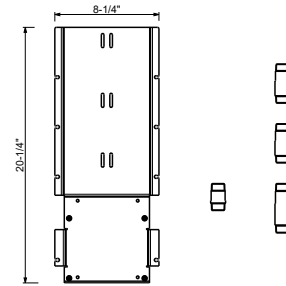

W214U

OPTIONAL - Easy Fix System

- Includes backplate and connections
- Suitable for vertical and horizontal installation
- **3 outlets:** D400AU + (3) D391AU