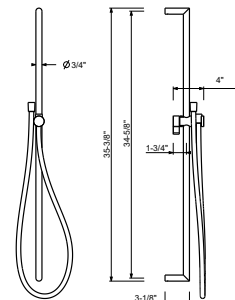

Chrome	86 02 8096
--------	------------

**8145**

**YOUNG slide bar**

- Adjustable handshower holder
- 58" vinyl hose

**Handshower and water outlet to be purchased separately**

Chrome	86 02 8145
Matte Black	86 13 8145
Matte Gun Metal PVD	86 P5 8145
Matte British Gold PVD	86 P6 8145
Matte Copper PVD	86 P9 8145
Deep Black PVD	86 S1 8145

**9247**

**YOUNG slide bar**

- Adjustable handshower holder
- 58" vinyl hose

**Handshower and water outlet to be purchased separately**

Chrome	86 02 9247
Matte Black	86 13 9247
Matte Gun Metal PVD	86 P5 9247
Matte British Gold PVD	86 P6 9247
Matte Copper PVD	86 P9 9247
Deep Black PVD	86 S1 9247