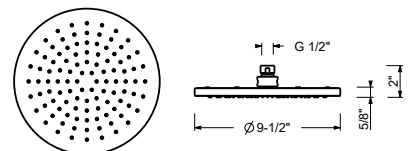

Chrome 86 02 8142UC
Matte Black 86 13 8142UC
Matte Gun Metal PVD 86 P5 8142UC
Matte British Gold PVD 86 P6 8142UC