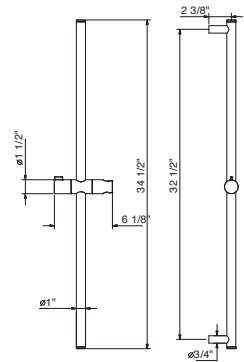

Chrome	86 02 8096
--------	------------

**8145**

**YOUNG slide bar**

- Adjustable handshower holder
- 58" vinyl hose

**Handshower and water outlet to be purchased separately**

Chrome	86 02 8145
Matte Black	86 13 8145
Matte Gun Metal PVD	86 P5 8145
Matte British Gold PVD	86 P6 8145
Matte Copper PVD	86 P9 8145
Deep Black PVD	86 S1 8145