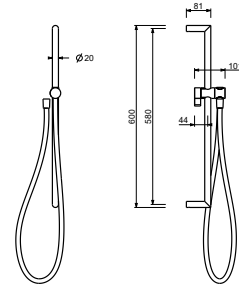

Chrome	90 02 Z348U
Matte Black	90 13 Z348U
Matte Gun Metal PVD	90 P5 Z348U
Matte British Gold PVD	90 P6 Z348U

**8096**

**Slide bar**

- Adjustable handshower holder

**Handshower, hose and water outlet to be purchased separately**

Chrome	86 02 8096
--------	------------

**8145**

**YOUNG slide bar**

- Adjustable handshower holder
- 58" vinyl hose

**Handshower and water outlet to be purchased separately**

Chrome	86 02 8145
Matte Black	86 13 8145
Matte Gun Metal PVD	86 P5 8145
Matte British Gold PVD	86 P6 8145
Matte Copper PVD	86 P9 8145
Deep Black PVD	86 S1 8145