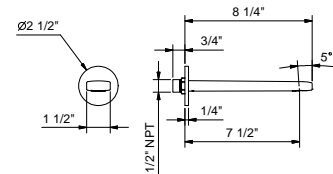

Chrome	24 02 M045U
Matte Black	24 13 M045U
Matte Gun Metal PVD	24 P5 M045U
Matte British Gold PVD	24 P6 M045U
Matte Copper PVD	24 P9 M045U
Deep Black PVD	24 S1 M045U