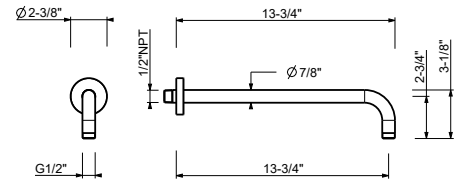

OPTIONAL: Built-in part

W046U	91 00 W046U