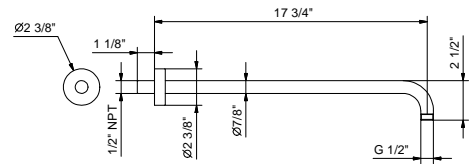

OPTIONAL: Built-in part

W046U	91 00 W046U