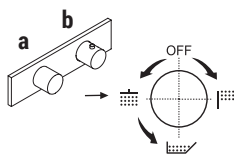

G572BU + D373AU

- a) **rotating diverter with volume control:** from the OFF position, the first function is activated by rotating the knob clockwise, volume increases progressively. The second and third are activated in sequence turning the handle counterclockwise.
- b) **temperature control** with safety override button at 100° F.