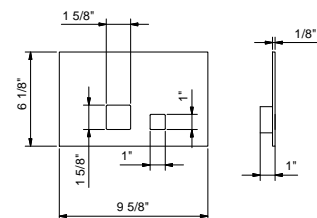

W095U

1 1/4" Universal Push-up drain

• Compatible for installation on sinks with or without overflow

Complete list of available finishes in the Miscellaneous Articles section.

Chrome	91 02 W095U
Matte Black	91 13 W095U
Matte Gun Metal PVD	91 P5 W095U
Matte British Gold PVD	91 P6 W095U
Matte Copper PVD	91 P9 W095U
Deep Black PVD	91 S1 W095U

W097U

1 1/4" Universal Free flow drain (always open)

• Compatible for installation on sinks with or without overflow

Complete list of available finishes in the Miscellaneous Articles section.

Chrome	91 02 W097U
Matte Black	91 13 W097U
Matte Gun Metal PVD	91 P5 W097U
Matte British Gold PVD	91 P6 W097U
Matte Copper PVD	91 P9 W097U
Deep Black PVD	91 S1 W097U

8402U

Flush actuator plate - Round buttons

- Stainless steel construction
- Projecting push-button controls
- Round push-button controls
- Compatible with GEBERIT models: 111.798.00.1, 111.335.00.5

Complete list of available finishes in the Miscellaneous Articles section.

Polished Stainless steel	91 38 8402U
Matte Black	91 13 8402U
Matte Gun Metal PVD	91 P5 8402U
Matte British Gold PVD	91 P6 8402U
Matte Copper PVD	91 P9 8402U
Deep Black PVD	91 S1 8402U

8403U

Flush actuator plate - Square buttons

- Stainless steel construction
- Flush fit controls
- Square push-button controls
- Compatible with GEBERIT models: 111.798.00.1, 111.335.00.5

Complete list of available finishes in the Miscellaneous Articles section.

Polished Stainless steel	91 38 8403U
Matte Black	91 13 8403U
Matte Gun Metal PVD	91 P5 8403U
Matte British Gold PVD	91 P6 8403U
Matte Copper PVD	91 P9 8403U
Deep Black PVD	91 S1 8403U