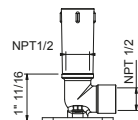

OPTIONAL: Built-in part

W046U	91 00 W046U