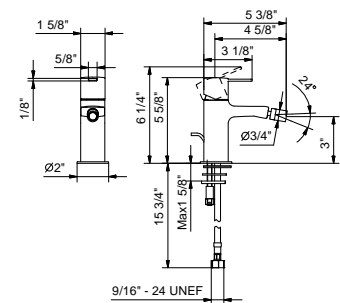

M108WU

Single-hole bidet mixer

- 4 5/8" spout projection
- Traditional cartridge
- Flexible supply lines included

Drain not included, please select W095U or W097U in the Miscellaneous Articles section.

Chrome	24 02 M108WU
Matte Black	24 13 M108WU
Matte Gun Metal PVD	24 P5 M108WU
Matte British Gold PVD	24 P6 M108WU
Matte Copper PVD	24 P9 M108WU
Deep Black PVD	24 S1 M108WU