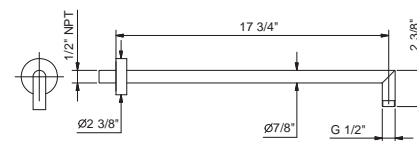

OPTIONAL: Built-in part

W046U 91 00 W046U