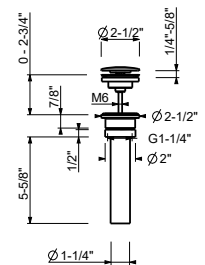

W097U

1 1/4" Universal Free flow drain (always open)

• Compatible for installation on sinks with or without overflow

Complete list of available finishes in the Miscellaneous Articles section.

Chrome	91 02 W097U
Matte Black	91 13 W097U
Matte Gun Metal PVD	91 P5 W097U
Matte British Gold PVD	91 P6 W097U
Matte Copper PVD	91 P9 W097U
Deep Black PVD	91 S1 W097U