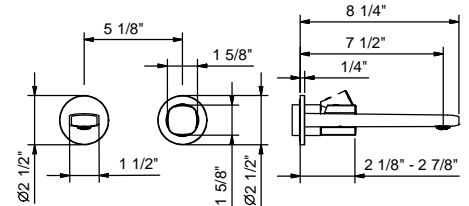

M011BU

Trim	
Chrome	24 02 M011BU
Matte Black	24 13 M011BU
Matte Gun Metal PVD	24 P5 M011BU
Matte British Gold PVD	24 P6 M011BU
Matte Copper PVD	24 P9 M011BU
Deep Black PVD	24 S1 M011BU