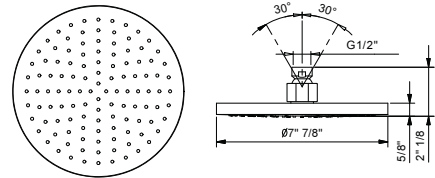

9230U

8" Round showerhead

- Solid brass construction
- Anti-limescale membrane
- Water flow restricted to 2.0 gpm

Compatible with all Fantini wall and ceiling mount shower arms

Chrome 86 02 9230U
Matte Black 86 13 9230U

9230UC

8" Round showerhead - Restricted to 1.8 gpm

- Solid brass construction
- Anti-limescale membrane
- Water flow restricted to 1.8 gpm

Compatible with all Fantini wall and ceiling mount shower arms