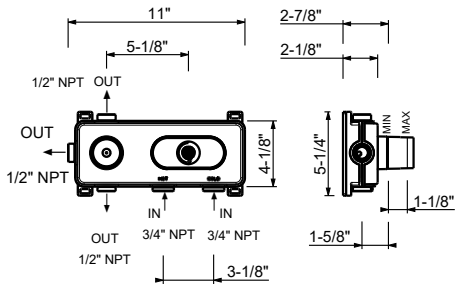

3/4" Thermostatic mixer with 3-way diverter

- Temperature control with safety override button at 100° F
- 3/4" NPT inlets, 1/2" outlets on rough
- Flow rate: 8.7 gpm @ 60 psi (primary outlet)
- Flow rate: 7.4 gpm @ 60 psi (secondary outlet)
- Flow rate: 7.4 gpm @ 60 psi (third outlet)
- Anti-scald mechanism
- Watertight casing for added safety
- Accessible shut-off valves and filters
- For horizontal installation

G572BU

Trim

Chrome	87 02 G572BU
Matte Black	87 13 G572BU
Matte Gun Metal PVD	87 P5 G572BU
Matte British Gold PVD	87 P6 G572BU
Matte Copper PVD	87 P9 G572BU
Deep Black PVD	87 S1 G572BU

D373AU

Rough

19 00 D373AU

3/4" Thermostatic shower mixer without volume control

- Temperature control with safety override button at 100° F
- 3/4" NPT inlets and outlet on rough
- Flow rate: 16.9 gpm @ 60 psi
- Anti-scald mechanism
- Watertight casing for added safety
- Accessible shut-off valves and filters
- Compatible with Easy Fix art. # W213U and W214U