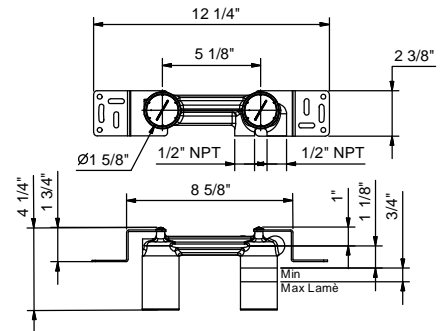

**Wall-mount washbasin mixer**

- 5 7/8" spout projection
- Water flow restricted to 1.2 gpm
- 1/2" NPT inlets

**Drain not included, please select W095U or W097U in the Miscellaneous Articles section.**

**M109BU**