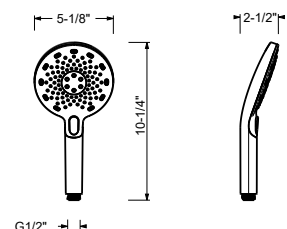

8914U

**DISCO 3 7/8" handshower**

- Single function spray pattern
- Anti-limescale membrane
- Water flow restricted to 2.5 gpm
- Anti-siphon valve

Chrome 90 02 8914U

8929U

**DISCO 5 1/8" handshower**

- 3 functions: rain, mist blow, massage
- Anti-limescale membrane
- Anti-siphon valve
- Water flow restricted to 2.5 gpm