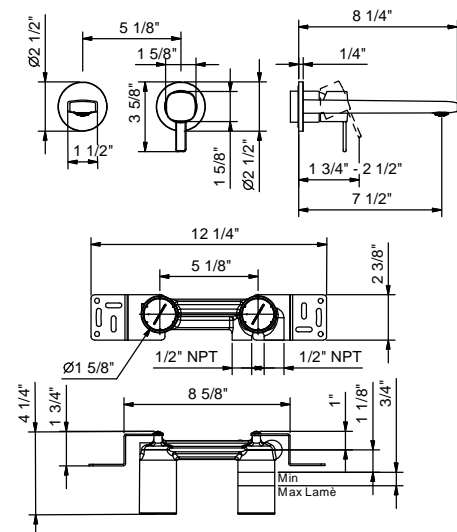

**M008WU**

**Single-hole bidet mixer**

- 4 5/8" spout projection
- Traditional cartridge
- Flexible supply lines included

**Drain not included, please select W095U or W097U in the Miscellaneous Articles section.**