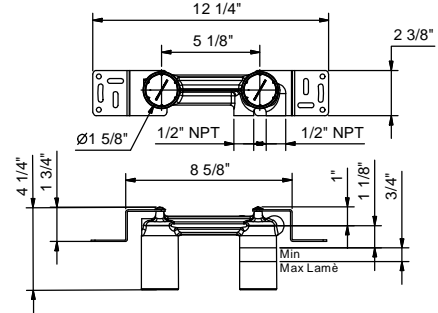

M011AU

Rough	
	44 00 M011AU