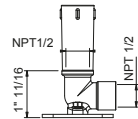

OPTIONAL: Built-in part

W046U	91 00 W046U