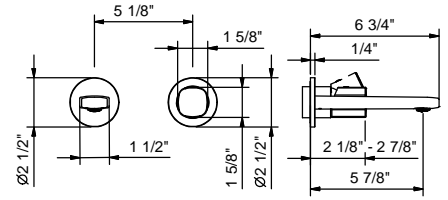

Wall-mount washbasin mixer

- 5 7/8" spout projection
- Water flow restricted to 1.2 gpm
- 1/2" NPT inlets

Drain not included, please select W095U or W097U in the Miscellaneous Articles section.

M009BU

Trim	
Chrome	24 02 M009BU
Matte Black	24 13 M009BU
Matte Gun Metal PVD	24 P5 M009BU
Matte British Gold PVD	24 P6 M009BU
Matte Copper PVD	24 P9 M009BU
Deep Black PVD	24 S1 M009BU