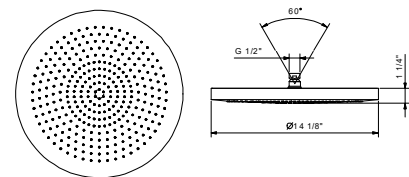

8084UC

14 1/8" Round showerhead - Restricted to 1.8 gpm

- Solid stainless steel construction
- Anti-limescale membrane
- Water flow restricted to 1.8 gpm

Compatible with all Fantini wall and ceiling mount shower arms