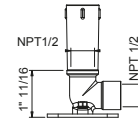

9237U

18" Ceiling-mount shower arm

- Round escutcheon
- 1/2" NPT male connection

Chrome	86 02 9237U
Matte Black	86 13 9237U
Matte Gun Metal PVD	86 P5 9237U
Matte British Gold PVD	86 P6 9237U
Matte Copper PVD	86 P9 9237U
Deep Black PVD	86 S1 9237U

OPTIONAL: Built-in part

W046U	91 00 W046U