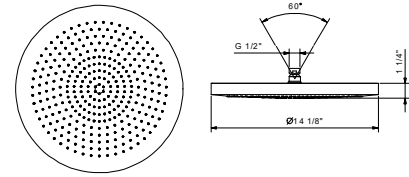

8084U

14 1/8" Round showerhead

- Solid stainless steel construction
- Anti-limescale membrane
- Water flow restricted to 2.0 gpm

Compatible with all Fantini wall and ceiling mount shower arms