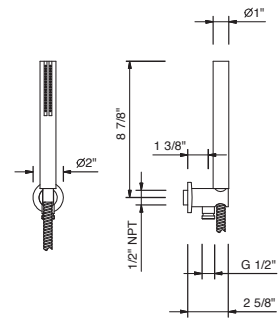

8051U

Wall-mount handshower set

- SUN handshower with anti-siphon check valve
- Anti-limescale membrane
- 58" vinyl hose
- Water outlet with holder
- Round escutcheon
- Water flow restricted to 1.8 gpm
- 1/2" NPT male connection

Chrome	86 02 8051U