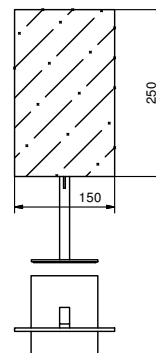

Art. 7755

Specchio

- da appoggio
- ingranditore, 25x15 cm

Cromo 92 02 7755
Nero Opaco 92 13 7755
Acciaio spazzolato 92 93 7755