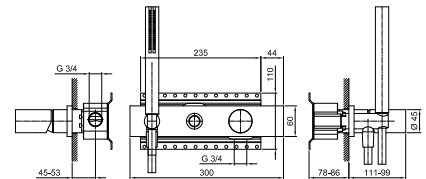

Built-in shower mixer

- handle
- **2-way** diverter with pushing button
- SUN handshower
- water plug with showerholder
- 150 cm PVC flexible
- 3/4" inlets

NOTE: FIT handshower in PVD and 93 finishes

3084B

External piece

Chrome	31 02 3084B
Polished Nickel PVD	31 95 3084B
Matt Gun Metal PVD	31 P5 3084B
Matt British Gold PVD	31 P6 3084B
Matt Copper PVD	31 P9 3084B
Deep Black PVD	31 S1 3084B
Pure Brass PVD	31 Q7 3084B
Raw Metal PVD	31 Q8 3084B

Brushed Stainless Steel 31 93 3084B

3084A

Built-in piece

Chrome	19 02 3084A
Polished Nickel PVD	19 95 3084A
Matt Gun Metal PVD	19 P5 3084A
Matt British Gold PVD	19 P6 3084A
Matt Copper PVD	19 P9 3084A
Deep Black PVD	19 S1 3084A
Pure Brass PVD	19 Q7 3084A
Raw Metal PVD	19 Q8 3084A

Brushed Stainless Steel 19 93 3084A