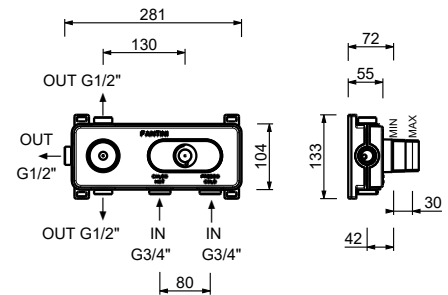

D373A

Built-in piece

19 00 D373A