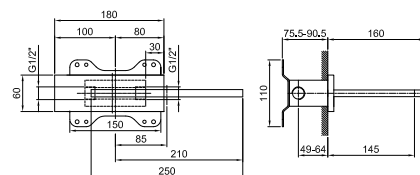

Built-in piece

31 00 5041A