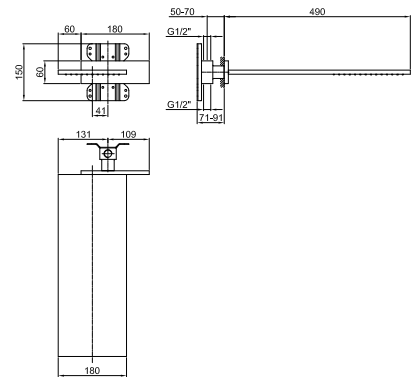

Rain showerhead

- Base material: brass
- Base material: stainless steel
- wall-mount
- flow restrictor 17 l/min at 3 bar
- anti-lime scale system
- 1/2" inlet
- minimum flow rate 10 l/min

NOTE: conditions necessary for the correct functioning: Min. Flow Rate: 10 l/min

8036B

External piece

Chrome	86 02 8036B
Polished Nickel PVD	86 95 8036B
Matt Gun Metal PVD	86 P5 8036B
Matt British Gold PVD	86 P6 8036B
Matt Copper PVD	86 P9 8036B
Deep Black PVD	86 S1 8036B
Pure Brass PVD	86 Q7 8036B
Raw Metal PVD	86 Q8 8036B

Brushed Stainless Steel 86 93 8036B

8036A

Built-in piece

86 00 8036A