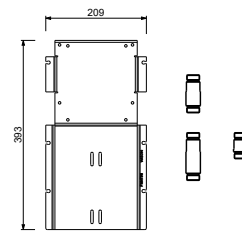

W213

OPTIONAL - Easy Fix System

1. plate and connections:
2. for an easy both horizontal and vertical installation of the thermostatic mixers:
   - to install art- D400A / D391A - **1 outlet**
   - to install art- D400A / D391A - **2 outlets**