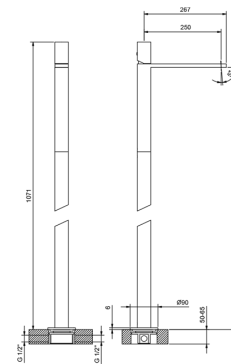

Built-in piece

19 00 3336A