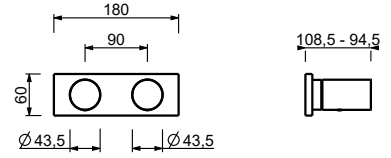

Built-in shower mixer

- handles
- with plate
- **3-way** diverter with turning knob
- 1/2" inlets
- soundproof
- for horizontal installation only

G784B

External piece

Chrome	31 02 G784B
Polished Nickel PVD	31 95 G784B
Matt Gun Metal PVD	31 P5 G784B
Matt British Gold PVD	31 P6 G784B
Matt Copper PVD	31 P9 G784B
Deep Black PVD	31 S1 G784B
Pure Brass PVD	31 Q7 G784B
Raw Metal PVD	31 Q8 G784B