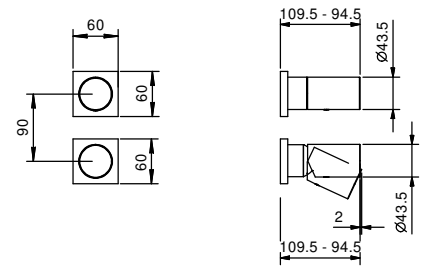

G789B

External piece

Chrome	31 02 G789B
Polished Nickel PVD	31 95 G789B
Matt Gun Metal PVD	31 P5 G789B
Matt British Gold PVD	31 P6 G789B
Matt Copper PVD	31 P9 G789B
Deep Black PVD	31 S1 G789B
Pure Brass PVD	31 Q7 G789B
Raw Metal PVD	31 Q8 G789B