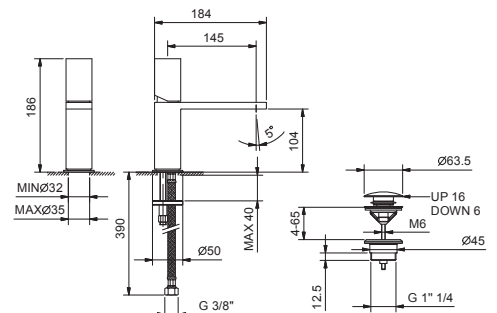

3003F
lead∅free

Single-hole washbasin mixer with extended spout

- spout projection 14,5 cm
- handle
- flow restrictor 5 l/min at 3 bar
- flexible supply lines
- WITH pop-up WASTE

Chrome
Polished Nickel PVD
Matt Gun Metal PVD
Matt British Gold PVD
Matt Copper PVD
Deep Black PVD
Pure Brass PVD
Raw Metal PVD

Brushed Stainless Steel