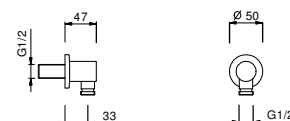

Water plug

- round backplate
- Base material: brass
- without shower holder

Chrome	91 02 7034
Polished Nickel PVD	91 95 7034
Matt Gun Metal PVD	91 P5 7034
Matt British Gold PVD	91 P6 7034
Matt Copper PVD	91 P9 7034
Deep Black PVD	91 S1 7034
Pure Brass PVD	91 Q7 7034
Raw Metal PVD	91 Q8 7034

Brushed Stainless Steel 91 93 7034