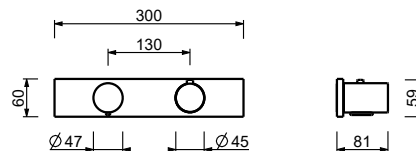

3/4" built-in thermostatic shower mixer

- no. 1 1/2" outlet
- handles
- for horizontal installation only
- 3/4" inlets

G831B

External piece

Chrome	31 02 G831B
Polished Nickel PVD	31 95 G831B
Matt Gun Metal PVD	31 P5 G831B
Matt British Gold PVD	31 P6 G831B
Matt Copper PVD	31 P9 G831B
Deep Black PVD	31 S1 G831B
Pure Brass PVD	31 Q7 G831B
Raw Metal PVD	31 Q8 G831B

Brushed Stainless Steel 31 93 G831B