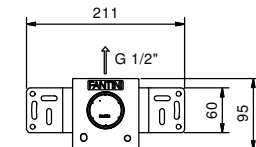

Built-in shower mixer

- handle
- no. 1 1/2" outlet
- 1/2" inlets
- soundproof

G783B

External piece

Chrome	31 02 G783B
Polished Nickel PVD	31 95 G783B
Matt Gun Metal PVD	31 P5 G783B
Matt British Gold PVD	31 P6 G783B
Matt Copper PVD	31 P9 G783B
Deep Black PVD	31 S1 G783B
Pure Brass PVD	31 Q7 G783B
Raw Metal PVD	31 Q8 G783B

Brushed Stainless Steel 31 93 G783B