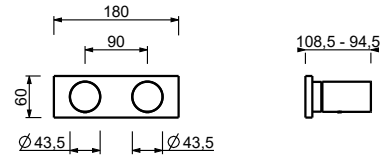

Built-in shower mixer

- handles
- with plate
- **2-way** diverter with turning knob
- 1/2" inlets
- soundproof
- for horizontal installation only

G782B

External piece

Chrome	31 02 G782B
Polished Nickel PVD	31 95 G782B
Matt Gun Metal PVD	31 P5 G782B
Matt British Gold PVD	31 P6 G782B
Matt Copper PVD	31 P9 G782B
Deep Black PVD	31 S1 G782B
Pure Brass PVD	31 Q7 G782B
Raw Metal PVD	31 Q8 G782B