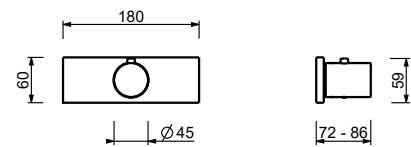

G800B

External piece

Chrome	31 02 G800B
Polished Nickel PVD	31 95 G800B
Matt Gun Metal PVD	31 P5 G800B
Matt British Gold PVD	31 P6 G800B
Matt Copper PVD	31 P9 G800B
Deep Black PVD	31 S1 G800B
Pure Brass PVD	31 Q7 G800B
Raw Metal PVD	31 Q8 G800B