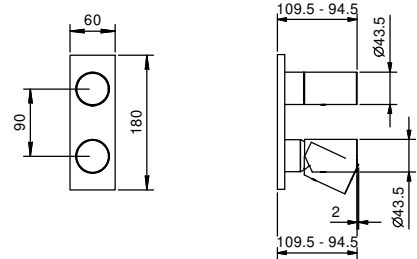

Built-in shower mixer

- handles
- with plate
- **3-way** diverter with turning knob
- 1/2" inlets
- soundproof
- for vertical installation only

G787B

External piece

Chrome	31 02 G787B
Polished Nickel PVD	31 95 G787B
Matt Gun Metal PVD	31 P5 G787B
Matt British Gold PVD	31 P6 G787B
Matt Copper PVD	31 P9 G787B
Deep Black PVD	31 S1 G787B
Pure Brass PVD	31 Q7 G787B
Raw Metal PVD	31 Q8 G787B

Brushed Stainless Steel 31 93 G787B