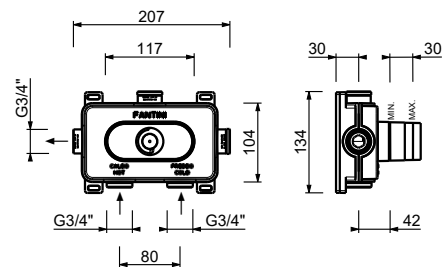

D400A

Built-in piece

19 00 D400A