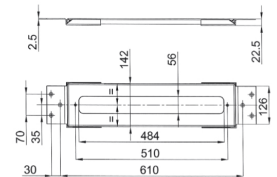

W002

Bathtub drain

- with handle
- bath-tub drain with overflow
- WITH WASTE

N.B. complete finishing list in the section miscellaneous articles at the end of the pricelist

Chrome	91 02 W002
Polished Nickel PVD	91 95 W002
Matt Gun Metal PVD	91 P5 W002
Matt British Gold PVD	91 P6 W002
Matt Copper PVD	91 P9 W002
Deep Black PVD	91 S1 W002

Brushed Stainless Steel 91 93 W002

9325

Mounting plate for deck-mount bathtub mixer

- screw covers
- mounting plate
- without cover plate

NOTE: To be finished with inspectable cover materials

Chrome 91 02 9325

9670

Mounting plate for deck-mount bathtub mixer

- screw covers
- mounting plate
- without cover plate

NOTE: To be finished with inspectable cover materials

Chrome 91 02 9670