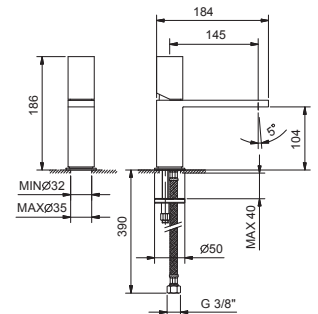

3003WF
lead∅free

Single-hole washbasin mixer with extended spout

- spout projection 14,5 cm
- handle
- flow restrictor 5 l/min at 3 bar
- flexible supply lines
- WITHOUT WASTE

Chrome
Polished Nickel PVD
Matt Gun Metal PVD
Matt British Gold PVD
Matt Copper PVD
Deep Black PVD
Pure Brass PVD
Raw Metal PVD

Brushed Stainless Steel