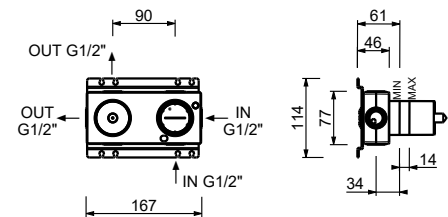

Brushed Stainless Steel 31 93 G781B

M685A

Built-in piece

44 00 M685A

Built-in shower mixer

- handles
- with plate
- **2-way** diverter with turning knob
- 1/2" inlets
- soundproof
- for horizontal installation only