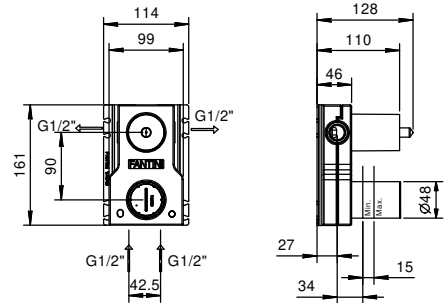

Brushed Stainless Steel 31 93 G785B

M585A

Built-in piece

44 00 M585A

Built-in shower mixer

- handles
- with rosaces
- **2-way** diverter with turning knob
- 1/2" inlets
- soundproof
- for horizontal installation only