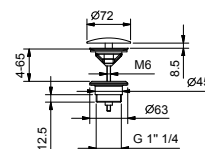

8434

Waste

- 1" 1/4
- pushing plug
- for washbasin without overflow
- for washbasin with overflow
- universal

N.B. complete finishing list in the section miscellaneous articles at the end of the pricelist

Chrome	91 02 8434
Polished Nickel PVD	91 95 8434
Matt Gun Metal PVD	91 P5 8434
Matt British Gold PVD	91 P6 8434
Matt Copper PVD	91 P9 8434
Deep Black PVD	91 S1 8434
Pure Brass PVD	91 Q7 8434
Raw Metal PVD	91 Q8 8434

Brushed Stainless Steel 91 93 8434

8435

Waste

- 1" 1/4
- for washbasin without overflow
- for washbasin with overflow
- unrestricted outlet
- universal

N.B. complete finishing list in the section miscellaneous articles at the end of the pricelist

Chrome	91 02 8435
Polished Nickel PVD	91 95 8435
Matt Gun Metal PVD	91 P5 8435
Matt British Gold PVD	91 P6 8435
Matt Copper PVD	91 P9 8435
Deep Black PVD	91 S1 8435
Pure Brass PVD	91 Q7 8435
Raw Metal PVD	91 Q8 8435

Brushed Stainless Steel 91 93 8435

9234

Bottle trap

- 1" 1/4
- for washbasin

N.B. complete finishing list in the section miscellaneous articles at the end of the pricelist

Chrome	91 02 9234
Polished Nickel PVD	91 95 9234
Matt Gun Metal PVD	91 P5 9234
Matt British Gold PVD	91 P6 9234
Matt Copper PVD	91 P9 9234
Deep Black PVD	91 S1 9234
Pure Brass PVD	91 Q7 9234
Raw Metal PVD	91 Q8 9234

Brushed Stainless Steel 91 93 9234