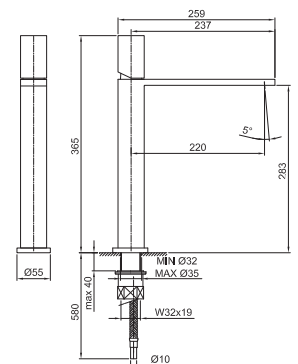

Built-in bathtub spout

- spout projection 14,5 cm
- left-hand version
- waterfall
- 1/2" inlet

5042B

External piece

Chrome	31 02 5042B
Polished Nickel PVD	31 95 5042B
Matt Gun Metal PVD	31 P5 5042B
Matt British Gold PVD	31 P6 5042B
Matt Copper PVD	31 P9 5042B
Deep Black PVD	31 S1 5042B
Pure Brass PVD	31 Q7 5042B
Raw Metal PVD	31 Q8 5042B

Brushed Stainless Steel 31 93 5042B

5041A

Built-in piece

31 00 5041A

KITCHEN : traditional cartridge

3051F
lead $\emptyset$ free

Single-hole sink mixer

- spout projection 22 cm
- handle
- flow restrictor 8 l/min at 3 bar
- flexible supply lines
- WITHOUT WASTE

Chrome	31 02 3051F
Polished Nickel PVD	31 95 3051F
Matt Gun Metal PVD	31 P5 3051F
Matt British Gold PVD	31 P6 3051F
Matt Copper PVD	31 P9 3051F
Deep Black PVD	31 S1 3051F
Pure Brass PVD	31 Q7 3051F
Raw Metal PVD	31 Q8 3051F

Brushed Stainless Steel 31 93 3051F