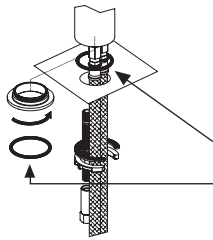

TUB p. 367

KITCHEN p. 371

MISCELLANEOUS ARTICLES p. 371

Technical information

MILANO is supplied as standard WITH HANDLE.

All washbasin and bidet mixers are fitted with 5 l/min **flow restrictors**.

All washbasin mixers are fitted with a **swivel aerator** that can be manually adjusted by 5°.

BASINS HOLE SIZE:

- Washbasin and bidet mixers:

the box includes a cover plate to be placed at the bottom of the mixer as cover for the hole.

If the hole diameter is within MIN 32 mm - MAX 33 mm: **THERE IS NO NEED FOR THE COVER PLATE.**