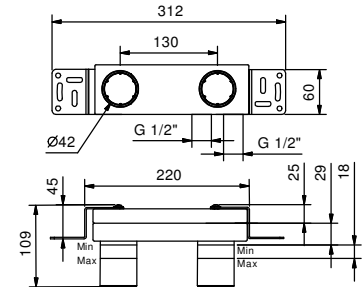

Brushed Stainless Steel 31 93 G711B

M011A

Built-in piece

44 00 M011A

lead \varnothing free

Wall-mount washbasin mixer

- spout projection 19 cm
- handle
- with plate
- flow restrictor 5 l/min at 3 bar
- 1/2" inlets
- WITHOUT WASTE