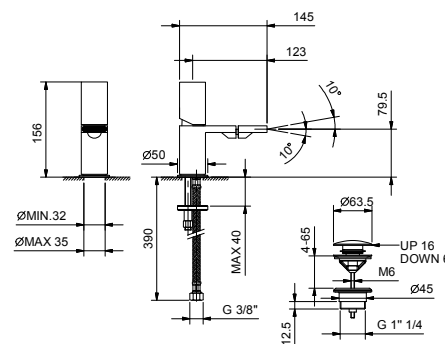

3008F

Single-hole bidet mixer

- spout projection 12,5 cm
- handle
- flow restrictor 5 l/min at 3 bar
- articulated aerator
- flexible supply lines
- WITH pop-up WASTE

Chrome	31 02 3008F
Polished Nickel PVD	31 95 3008F
Matt Gun Metal PVD	31 P5 3008F
Matt British Gold PVD	31 P6 3008F
Matt Copper PVD	31 P9 3008F
Deep Black PVD	31 S1 3008F
Pure Brass PVD	31 Q7 3008F
Raw Metal PVD	31 Q8 3008F

Brushed Stainless Steel 31 93 3008F