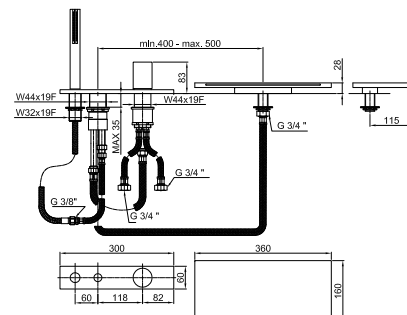

3065

Deck-mount bathtub mixer

- spout projection 11,5 cm
- handle
- **2-way** diverter with pushing button
- SUN handshower
- 150 cm flexible
- 3/4" inlets
- flexible supply lines
- minimum flow rate 22 l/min

**NOTE: conditions necessary for the correct functioning:
Min. Flow Rate: 22 l/min**

NOTE: FIT handshower in PVD and 93 finishes

Chrome	31 02 3065
Polished Nickel PVD	31 95 3065
Matt Gun Metal PVD	31 P5 3065
Matt British Gold PVD	31 P6 3065
Matt Copper PVD	31 P9 3065
Deep Black PVD	31 S1 3065
Pure Brass PVD	31 Q7 3065
Raw Metal PVD	31 Q8 3065

Brushed Stainless Steel 31 93 3065

3067

Deck-mount bathtub mixer

- handle
- without spout
- **2-way** diverter with pushing button
- SUN handshower
- 150 cm flexible
- 3/4" inlets
- flexible supply lines

NOTE: FIT handshower in PVD and 93 finishes