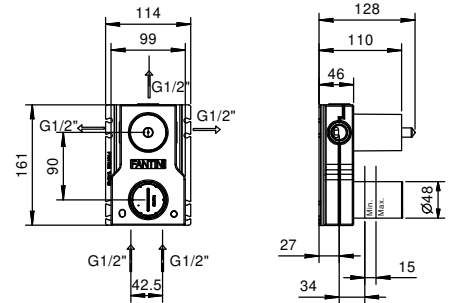

Brushed Stainless Steel 31 93 G787B

M587A

Built-in piece

44 00 M587A

Built-in shower mixer

- handles
- with rosaces
- **3-way** diverter with turning knob
- 1/2" inlets
- for horizontal installation only
- soundproof