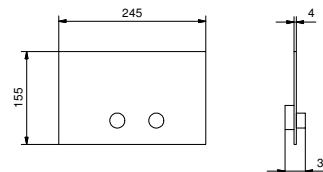

Flush actuator plate

- Base material: stainless steel
- projecting push-button controls
- with round controls
- compatible with GEBERIT SIGMA8, SIGMA12
- without visible fixing system

N.B. complete finishing list in the section miscellaneous articles at the end of the pricelist