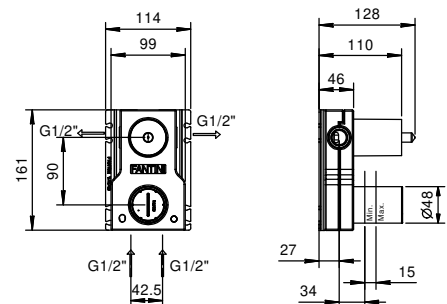

G781B

External piece

Chrome	31 02 G781B
Polished Nickel PVD	31 95 G781B
Matt Gun Metal PVD	31 P5 G781B
Matt British Gold PVD	31 P6 G781B
Matt Copper PVD	31 P9 G781B
Deep Black PVD	31 S1 G781B
Pure Brass PVD	31 Q7 G781B
Raw Metal PVD	31 Q8 G781B

Brushed Stainless Steel 31 93 G781B