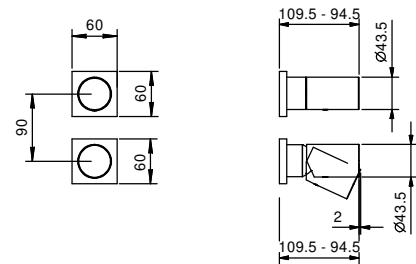

G781B

External piece

Chrome	31 02 G781B
Polished Nickel PVD	31 95 G781B
Matt Gun Metal PVD	31 P5 G781B
Matt British Gold PVD	31 P6 G781B
Matt Copper PVD	31 P9 G781B
Deep Black PVD	31 S1 G781B
Pure Brass PVD	31 Q7 G781B
Raw Metal PVD	31 Q8 G781B

Brushed Stainless Steel 31 93 G781B