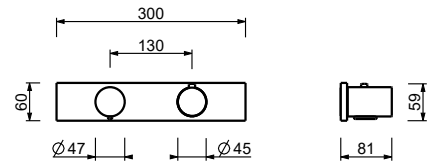

3/4" built-in thermostatic shower mixer

- handles
- **3-way** shut-off diverter with turning knob
- for horizontal installation only
- 3/4" inlets

G873B

External piece

Chrome	31 02 G873B
Polished Nickel PVD	31 95 G873B
Matt Gun Metal PVD	31 P5 G873B
Matt British Gold PVD	31 P6 G873B
Matt Copper PVD	31 P9 G873B
Deep Black PVD	31 S1 G873B
Pure Brass PVD	31 Q7 G873B
Raw Metal PVD	31 Q8 G873B