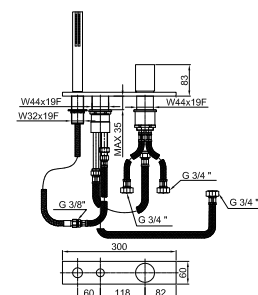

Chrome	31 02 3067
Polished Nickel PVD	31 95 3067
Matt Gun Metal PVD	31 P5 3067
Matt British Gold PVD	31 P6 3067
Matt Copper PVD	31 P9 3067
Deep Black PVD	31 S1 3067
Pure Brass PVD	31 Q7 3067
Raw Metal PVD	31 Q8 3067

Brushed Stainless Steel 31 93 3067