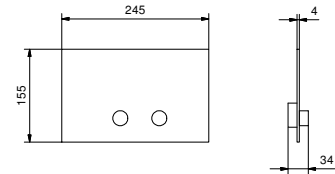

W216

Flush actuator plate

- Base material: stainless steel
- projecting push-button controls
- with round controls
- compatible with TECEBOX OCTA II
- minimum depth: see installation instructions
- without visible fixing system

N.B. complete finishing list in the section miscellaneous articles at the end of the pricelist

Brilliant Stainless Steel	91 38 W216
Matt Gun Metal PVD	91 P5 W216

Brushed Stainless Steel 91 93 W216

8487

Double-function hydrobrush

- for WC cleaning
- for personal care if used with a shower mixer
- water plug with showerholder
- stop valve
- Base material: brass
- square backplate
- 120 cm PVC flexible
- 1/2" inlet

N.B. complete finishing list in the section miscellaneous articles at the end of the pricelist