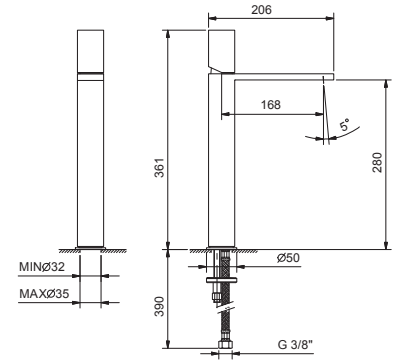

3006WF
lead $\emptyset$ free

Single-hole high washbasin mixer

- spout projection 17 cm
- handle
- flow restrictor 5 l/min at 3 bar
- flexible supply lines
- WITHOUT WASTE

Chrome	31 02 3006WF
Polished Nickel PVD	31 95 3006WF
Matt Gun Metal PVD	31 P5 3006WF
Matt British Gold PVD	31 P6 3006WF
Matt Copper PVD	31 P9 3006WF
Deep Black PVD	31 S1 3006WF
Pure Brass PVD	31 Q7 3006WF
Raw Metal PVD	31 Q8 3006WF

Brushed Stainless Steel 31 93 3006WF