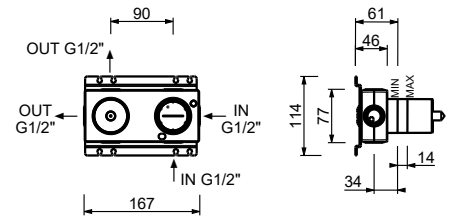

Brushed Stainless Steel 31 93 G782B

M685A

Built-in piece

44 00 M685A