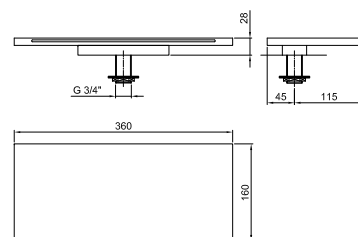

9899

Deck-mount bathtub spout

- spout projection 11,5 cm
- waterfall
- 3/4" inlet
- minimum flow rate 22 l/min

**NOTE: conditions necessary for the correct functioning:
Min. Flow Rate: 22 l/min**