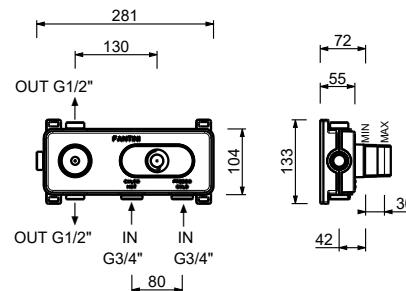

Brushed Stainless Steel 31 93 G872B

D372A

Built-in piece

19 00 D372A

3/4" built-in thermostatic shower mixer

- handles
- **3-way** shut-off diverter with turning knob
- for horizontal installation only
- 3/4" inlets