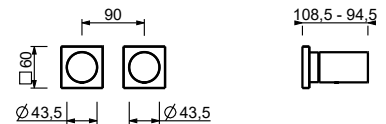

G781B

External piece

Chrome	31 02 G781B
Polished Nickel PVD	31 95 G781B
Matt Gun Metal PVD	31 P5 G781B
Matt British Gold PVD	31 P6 G781B
Matt Copper PVD	31 P9 G781B
Deep Black PVD	31 S1 G781B
Pure Brass PVD	31 Q7 G781B
Raw Metal PVD	31 Q8 G781B

Brushed Stainless Steel 31 93 G781B