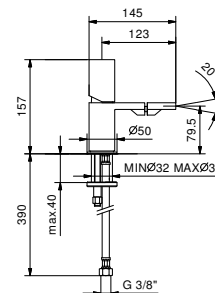

3008WF

Single-hole bidet mixer

- spout projection 12,5 cm
- handle
- flow restrictor 5 l/min at 3 bar
- articulated aerator
- flexible supply lines
- WITHOUT WASTE

Chrome	31 02 3008WF
Polished Nickel PVD	31 95 3008WF
Matt Gun Metal PVD	31 P5 3008WF
Matt British Gold PVD	31 P6 3008WF
Matt Copper PVD	31 P9 3008WF
Deep Black PVD	31 S1 3008WF
Pure Brass PVD	31 Q7 3008WF
Raw Metal PVD	31 Q8 3008WF

Brushed Stainless Steel 31 93 3008WF