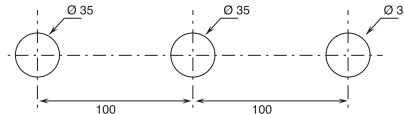

The built-in 1/2" progressive shower mixer has two controls:

- art. **E584B/D184A** - two outlets

a) shut-off rotating diverter - By rotating the diverter knob from centre to right clockwise, one opens the first outlet, shuts off at the centre and rotating left opens the second outlet.

b) temperature control.

The built-in 3/4" thermostatic shower mixer is available:

- art. **G831B+D331A** - 1 outlet

- art. **G872B+D372A** - 2 outlets

- art. **G873B+D373A** - 3 outlets