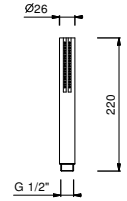

9673

Handshower

- SUN
- Base material: ABS
- flow restrictor 9 l/min
- anti-lime scale system
- check valve

Chrome

90 02 9673

8783

Handshower

- FIT
- Base material: brass
- Base material: stainless steel
- flow restrictor 9 l/min
- anti-lime scale system
- check valve