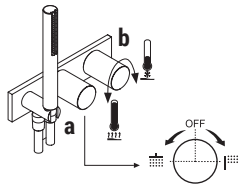

The built-in 1/2" progressive shower mixer has two controls:

- art. **E584B/D184A** - two outlets

a) shut-off rotating diverter - By rotating the diverter knob from centre to right clockwise, one opens the first outlet, shuts off at the centre and rotating left opens the second outlet.

b) temperature control.

The built-in 3/4" thermostatic shower mixer is available:

- art. **G831B+D331A** - 1 outlet

- art. **G872B+D372A** - 2 outlets

- art. **G873B+D373A** - 3 outlets