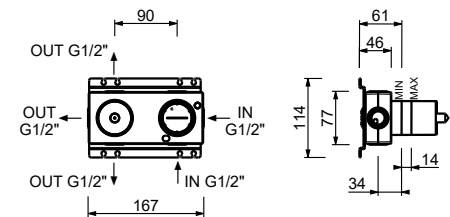

Brushed Stainless Steel 31 93 G789B

M687A

Built-in piece

44 00 M687A

Built-in shower mixer

- handles
- with plate
- **3-way** diverter with turning knob
- 1/2" inlets
- soundproof
- for horizontal installation only