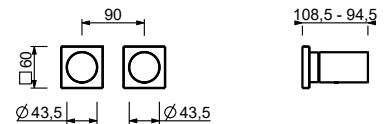

G789B

External piece

Chrome	31 02 G789B
Polished Nickel PVD	31 95 G789B
Matt Gun Metal PVD	31 P5 G789B
Matt British Gold PVD	31 P6 G789B
Matt Copper PVD	31 P9 G789B
Deep Black PVD	31 S1 G789B
Pure Brass PVD	31 Q7 G789B
Raw Metal PVD	31 Q8 G789B

Brushed Stainless Steel 31 93 G789B