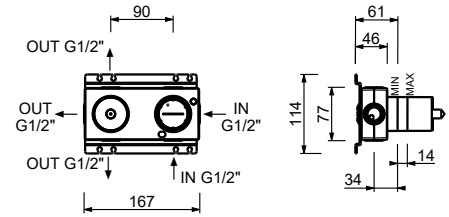

Brushed Stainless Steel 31 93 G784B

M687A

Built-in piece

44 00 M687A

Built-in shower mixer

- handle
- **2-way** diverter with pushing button
- SUN handshower
- water plug with showerholder
- 150 cm PVC flexible
- 3/4" inlets