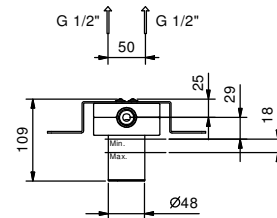

Built-in shower mixer

- handle
- no. 1 1/2" outlet
- 1/2" inlets
- soundproof

G783B

External piece

Chrome	31 02 G783B
Polished Nickel PVD	31 95 G783B
Matt Gun Metal PVD	31 P5 G783B
Matt British Gold PVD	31 P6 G783B
Matt Copper PVD	31 P9 G783B
Deep Black PVD	31 S1 G783B
Pure Brass PVD	31 Q7 G783B
Raw Metal PVD	31 Q8 G783B

Brushed Stainless Steel 31 93 G783B