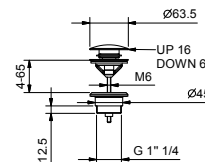

Brushed Stainless Steel 31 93 3051F

8434

Waste

- 1" 1/4
- pushing plug
- for washbasin without overflow
- for washbasin with overflow
- universal

N.B. complete finishing list in the section miscellaneous articles at the end of the pricelist