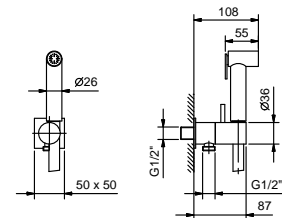

W216

Flush actuator plate

- Base material: stainless steel
- projecting push-button controls
- with round controls
- compatible with TECEBOX OCTA II
- minimum depth: see installation instructions
- without visible fixing system

N.B. complete finishing list in the section miscellaneous articles at the end of the pricelist

Brilliant Stainless Steel	91 38 W216
Matt Gun Metal PVD	91 P5 W216

Brushed Stainless Steel 91 93 W216

8487

Double-function hydrobrush

- for WC cleaning
- for personal care if used with a shower mixer
- water plug with showerholder
- stop valve
- Base material: brass
- square backplate
- 120 cm PVC flexible
- 1/2" inlet

N.B. complete finishing list in the section miscellaneous articles at the end of the pricelist

Chrome	91 02 8487
Brushed Nickel PVD	91 92 8487
Polished Nickel PVD	91 95 8487
Matt Gun Metal PVD	91 P5 8487
Matt British Gold PVD	91 P6 8487
Matt Copper PVD	91 P9 8487
Deep Black PVD	91 S1 8487
Pure Brass PVD	91 Q7 8487
Raw Metal PVD	91 Q8 8487

W001

Bathtub drain

- with handle
- WITH WASTE

N.B. complete finishing list in the section miscellaneous articles at the end of the pricelist

Chrome	91 02 W001
Polished Nickel PVD	91 95 W001
Matt Gun Metal PVD	91 P5 W001
Matt British Gold PVD	91 P6 W001
Matt Copper PVD	91 P9 W001
Deep Black PVD	91 S1 W001

Brushed Stainless Steel 91 93 W001