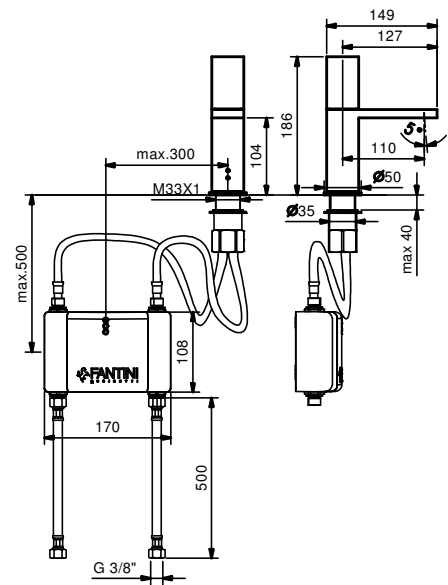

2904WF
lead-free

Single-hole electronic washbasin mixer

- spout projection 11 cm
- handle
- Progressive cartridge
- flow restrictor 5 l/min at 3 bar
- equipped with alkaline battery (4x1,5 type AA)
- flexible supply lines
- WITHOUT WASTE

Chrome	31 02 2904WF
Polished Nickel PVD	31 95 2904WF
Matt Gun Metal PVD	31 P5 2904WF
Matt British Gold PVD	31 P6 2904WF
Matt Copper PVD	31 P9 2904WF
Deep Black PVD	31 S1 2904WF
Pure Brass PVD	31 Q7 2904WF
Raw Metal PVD	31 Q8 2904WF

8304

Supply optional Kit

- with 220-230 Volt cable (180 cm long)
- from DIN bar
- replaces the battery
- for electrical panel
- for art. 2504WF (NOSTROMO) and art. 2904WF (MILANO)

91 00 8304

8303

Supply optional Kit

- external feeder
- with outlet 220-230 Volt
- for art. 2504WF (NOSTROMO) and art. 2904WF (MILANO)

91 00 8303