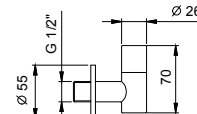

8364

Pair of filters

- with shutoff
- fully inspectable filter
- 1/2" inlet

N.B. complete finishing list in the section miscellaneous articles at the end of the pricelist