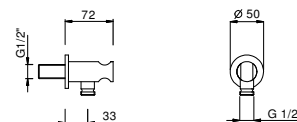

Water plug

- round backplate
- Base material: brass
- fixed handshower holder
- connection for flexible with conical nut

Chrome	91 02 9323
Polished Nickel PVD	91 95 9323
Matt Gun Metal PVD	91 P5 9323
Matt British Gold PVD	91 P6 9323
Matt Copper PVD	91 P9 9323
Deep Black PVD	91 S1 9323
Pure Brass PVD	91 Q7 9323
Raw Metal PVD	91 Q8 9323

Brushed Stainless Steel 91 93 9323