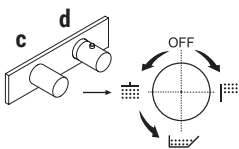

EXAMPLE:

art. **G873B+D373A**

a) shut-off rotating diverter - By rotating the diverter knob from centre to right clockwise, one opens the first outlet, shuts off at the centre and rotating left opens the second and third outlets in a sequence.

b) temperature control.

Base materials: BRASS

Finishing:

- 02 Chrome
- 95 Polished Nickel PVD
- P5 Matt Gun Metal PVD
- P6 Matt British Gold PVD
- P9 Matt Copper PVD
- S1 Deep Black PVD
- Q7 Pure Brass PVD
- Q8 Raw Metal PVD

Base materials:

STAINLESS STEEL AISI 316/316 L

Finishing:

- 93 Brushed Stainless Steel

* For spare parts, accessories, miscellaneous items and extensions please refer to specific pricelist sections