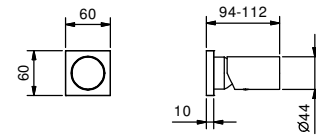

Built-in shower mixer

- handle
- no. 1 1/2" outlet
- 1/2" inlets
- soundproof

G783B

External piece

Chrome	31 02 G783B
Polished Nickel PVD	31 95 G783B
Matt Gun Metal PVD	31 P5 G783B
Matt British Gold PVD	31 P6 G783B
Matt Copper PVD	31 P9 G783B
Deep Black PVD	31 S1 G783B
Pure Brass PVD	31 Q7 G783B
Raw Metal PVD	31 Q8 G783B

Brushed Stainless Steel 31 93 G783B