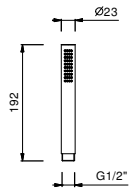

- Chrome 90 02 8783
- Polished Nickel PVD 90 95 8783
- Matt Gun Metal PVD 90 P5 8783
- Matt British Gold PVD 90 P6 8783
- Matt Copper PVD 90 P9 8783
- Deep Black PVD 90 S1 8783
- Pure Brass PVD 90 Q7 8783
- Raw Metal PVD 90 Q8 8783

Brushed Stainless Steel 90 93 8783

8145