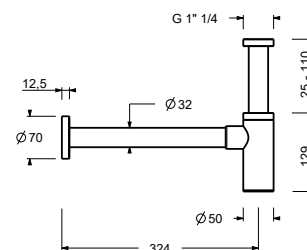

Chrome	91 02 9234
Polished Nickel PVD	91 95 9234
Matt Gun Metal PVD	91 P5 9234
Matt British Gold PVD	91 P6 9234
Matt Copper PVD	91 P9 9234
Deep Black PVD	91 S1 9234
Pure Brass PVD	91 Q7 9234
Raw Metal PVD	91 Q8 9234

Brushed Stainless Steel 91 93 9234