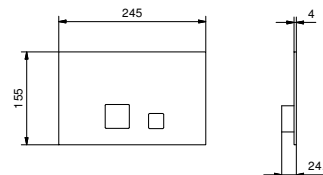

Flush actuator plate

- Base material: stainless steel
- flush fit controls
- with square controls
- compatible with GEBERIT SIGMA8, SIGMA12
- without visible fixing system

N.B. complete finishing list in the section miscellaneous articles at the end of the pricelist