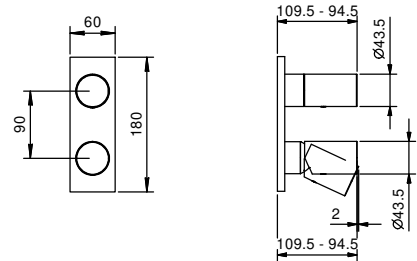

Built-in shower mixer

- handles
- with plate
- **2-way** diverter with turning knob
- 1/2" inlets
- soundproof
- for vertical installation only

G785B

External piece

Chrome	31 02 G785B
Polished Nickel PVD	31 95 G785B
Matt Gun Metal PVD	31 P5 G785B
Matt British Gold PVD	31 P6 G785B
Matt Copper PVD	31 P9 G785B
Deep Black PVD	31 S1 G785B
Pure Brass PVD	31 Q7 G785B
Raw Metal PVD	31 Q8 G785B

Brushed Stainless Steel 31 93 G785B