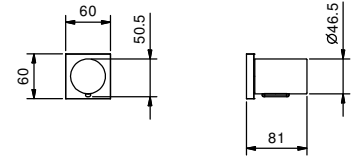

3/4" stop valve

- handle
- 90° ceramic cartridge
- 3/4" inlets
- soundproof

G891B

External piece

Chrome	31 02 G891B
Polished Nickel PVD	31 95 G891B
Matt Gun Metal PVD	31 P5 G891B
Matt British Gold PVD	31 P6 G891B
Matt Copper PVD	31 P9 G891B
Deep Black PVD	31 S1 G891B
Pure Brass PVD	31 Q7 G891B
Raw Metal PVD	31 Q8 G891B

Brushed Stainless Steel 31 93 G891B