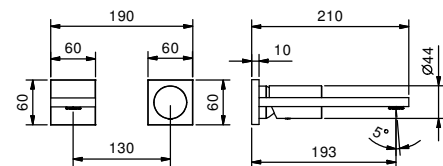

G711B

External piece

Chrome	31 02 G711B
Polished Nickel PVD	31 95 G711B
Matt Gun Metal PVD	31 P5 G711B
Matt British Gold PVD	31 P6 G711B
Matt Copper PVD	31 P9 G711B
Deep Black PVD	31 S1 G711B
Pure Brass PVD	31 Q7 G711B
Raw Metal PVD	31 Q8 G711B

Brushed Stainless Steel 31 93 G711B