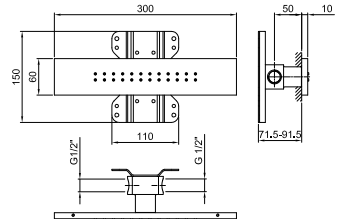

Lateral body spray

- Base material: brass
- Base material: stainless steel
- flow restrictor 5 l/min at 3 bar
- not adjustable
- anti-lime scale system
- 1/2" inlet

8034B

External piece

Chrome	86 02 8034B
Polished Nickel PVD	86 95 8034B
Matt Gun Metal PVD	86 P5 8034B
Matt British Gold PVD	86 P6 8034B
Matt Copper PVD	86 P9 8034B
Deep Black PVD	86 S1 8034B
Pure Brass PVD	86 Q7 8034B
Raw Metal PVD	86 Q8 8034B

Brushed Stainless Steel 86 93 8034B

8034A

Built-in piece

86 00 8034A