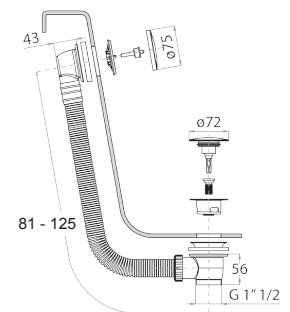

W001

Bathtub drain

- with handle
- WITH WASTE

N.B. complete finishing list in the section miscellaneous articles at the end of the pricelist