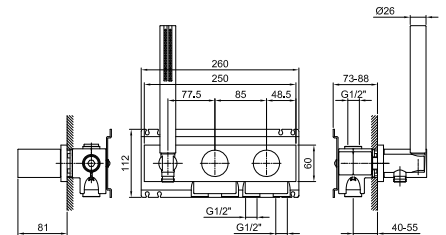

Built-in shower mixer

- handles
- **2-way** shut-off diverter with turning knob
- SUN handshower
- water plug with showerholder
- 150 cm PVC flexible
- 1/2" inlets
- soundproof

NOTE: FIT handshower in PVD and 93 finishes

E584B

External piece

Chrome	31 02 E584B
Polished Nickel PVD	31 95 E584B
Matt Gun Metal PVD	31 P5 E584B
Matt British Gold PVD	31 P6 E584B
Matt Copper PVD	31 P9 E584B
Deep Black PVD	31 S1 E584B
Pure Brass PVD	31 Q7 E584B
Raw Metal PVD	31 Q8 E584B

Brushed Stainless Steel 31 93 E584B

D184A

Built-in piece

22 00 D184A