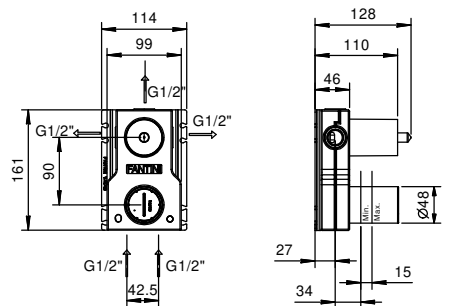

Brushed Stainless Steel 31 93 G789B

M587A

Built-in piece

44 00 M587A