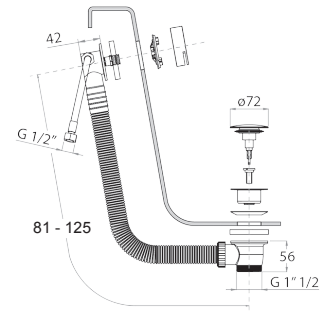

W002

Bathtub drain

- with handle
- bath-tub drain with overflow
- WITH WASTE

N.B. complete finishing list in the section miscellaneous articles at the end of the pricelist

Chrome	91 02 W002
Polished Nickel PVD	91 95 W002
Matt Gun Metal PVD	91 P5 W002
Matt British Gold PVD	91 P6 W002
Matt Copper PVD	91 P9 W002
Deep Black PVD	91 S1 W002

Brushed Stainless Steel 91 93 W002

9325

Mounting plate for deck-mount bathtub mixer

- screw covers
- mounting plate
- without cover plate

NOTE: To be finished with inspectable cover materials

Chrome 91 02 9325

9670

Mounting plate for deck-mount bathtub mixer

- screw covers
- mounting plate
- without cover plate

NOTE: To be finished with inspectable cover materials

Chrome 91 02 9670