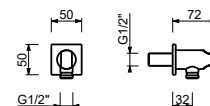

Water plug

- square backplate
- Base material: brass
- fixed handshower holder
- connection for flexible with conical nut

Chrome	91 02 9446
Polished Nickel PVD	91 95 9446
Matt Gun Metal PVD	91 P5 9446
Matt British Gold PVD	91 P6 9446
Matt Copper PVD	91 P9 9446
Deep Black PVD	91 S1 9446
Pure Brass PVD	91 Q7 9446
Raw Metal PVD	91 Q8 9446

Brushed Stainless Steel 91 93 9446