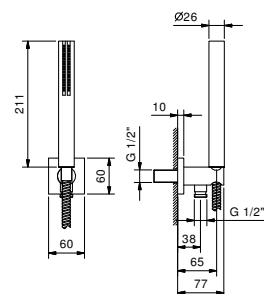

- Chrome 86 02 8052
- Polished Nickel PVD 86 95 8052
- Matt Gun Metal PVD 86 P5 8052
- Matt British Gold PVD 86 P6 8052
- Matt Copper PVD 86 P9 8052
- Deep Black PVD 86 S1 8052
- Pure Brass PVD 86 Q7 8052
- Raw Metal PVD 86 Q8 8052

Brushed Stainless Steel 86 93 8052