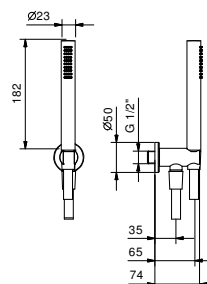

- Chrome 86 02 8093
- Polished Nickel PVD 86 95 8093
- Matt Gun Metal PVD 86 P5 8093
- Matt British Gold PVD 86 P6 8093
- Matt Copper PVD 86 P9 8093
- Deep Black PVD 86 S1 8093
- Pure Brass PVD 86 Q7 8093
- Raw Metal PVD 86 Q8 8093

Brushed Stainless Steel 86 93 8093

8052

Shower set

- SUN handshower
- water plug with showerholder
- square backplate
- 150 cm PVC flexible
- 1/2" inlet

NOTE: FIT handshower in PVD and 93 finishes