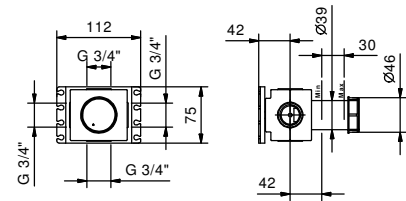

Brushed Stainless Steel 31 93 G891B

D391A

Built-in piece

19 00 D391A

W213

OPTIONAL - Easy Fix System

- plate and connections:
- for an easy both horizontal and vertical installation of the thermostatic mixers:
 - to install art- D400A / D391A - **1 outlet**
 - to install art- D400A / D391A - **2 outlets**