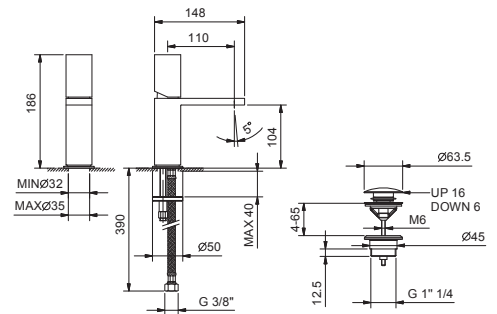

3004F
lead∅free

Single-hole washbasin mixer

- spout projection 11 cm
- handle
- flow restrictor 5 l/min at 3 bar
- flexible supply lines
- WITH pop-up WASTE

Chrome
Polished Nickel PVD
Matt Gun Metal PVD
Matt British Gold PVD
Matt Copper PVD
Deep Black PVD
Pure Brass PVD
Raw Metal PVD

Brushed Stainless Steel