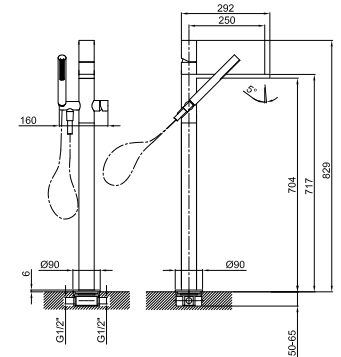

Floor-mount bathtub mixer

- spout projection 25 cm
- handle
- open/close handle with flow and temperature control
- SUN handshower
- handshower holder
- 125 cm PVC flexible
- 1/2" inlets
- on foot

NOTE: FIT handshower in PVD and 93 finishes

3080B

External piece

Chrome	31 02 3080B
Polished Nickel PVD	31 95 3080B
Matt Gun Metal PVD	31 P5 3080B
Matt British Gold PVD	31 P6 3080B
Matt Copper PVD	31 P9 3080B
Deep Black PVD	31 S1 3080B
Pure Brass PVD	31 Q7 3080B
Raw Metal PVD	31 Q8 3080B

Brushed Stainless Steel 31 93 3080B

3380A

Built-in piece

19 00 3380A