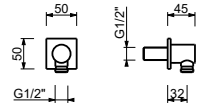

9417

Water plug

- square backplate
- Base material: brass
- without shower holder

Chrome	91 02 9417
Polished Nickel PVD	91 95 9417
Matt Gun Metal PVD	91 P5 9417
Matt British Gold PVD	91 P6 9417
Matt Copper PVD	91 P9 9417
Deep Black PVD	91 S1 9417
Raw Metal PVD	91 Q8 9417

Brushed Stainless Steel 91 93 9417

9349