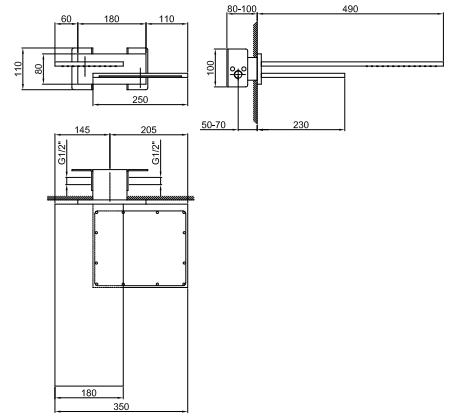

Double showerhead

- rain
- waterfall
- Base material: brass
- Base material: stainless steel
- wall-mount
- flow restrictor 17 l/min at 3 bar
- anti-lime scale system
- 1/2" inlet
- minimum flow rate 12 l/min

NOTE: conditions necessary for the correct functioning:Min. Flow Rate: 12 l/min

8035B

External piece

Chrome	86 02 8035B
Polished Nickel PVD	86 95 8035B
Matt Gun Metal PVD	86 P5 8035B
Matt British Gold PVD	86 P6 8035B
Matt Copper PVD	86 P9 8035B
Deep Black PVD	86 S1 8035B
Pure Brass PVD	86 Q7 8035B
Raw Metal PVD	86 Q8 8035B

Brushed Stainless Steel 86 93 8035B

8035A

Built-in piece

86 00 8035A