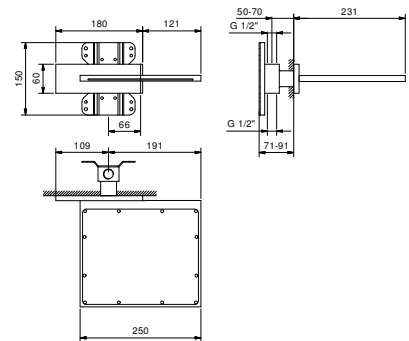

Waterfall showerhead

- Base material: brass
- Base material: stainless steel
- wall-mount
- flow restrictor 17 l/min at 3 bar
- 1/2" inlet
- minimum flow rate 12 l/min

NOTE: conditions necessary for the correct functioning:Min. Flow Rate: 12 l/min

8043B

External piece

Chrome	86 02 8043B
Polished Nickel PVD	86 95 8043B
Matt Gun Metal PVD	86 P5 8043B
Matt British Gold PVD	86 P6 8043B
Matt Copper PVD	86 P9 8043B
Deep Black PVD	86 S1 8043B
Pure Brass PVD	86 Q7 8043B
Raw Metal PVD	86 Q8 8043B

Brushed Stainless Steel 86 93 8043B

8036A

Built-in piece

86 00 8036A