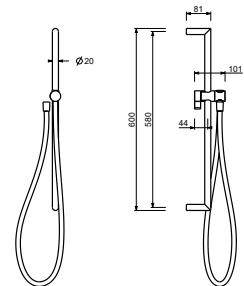

86 02 8051

8093

Shower set

- FIT handshower
- water plug with showerholder
- round backplate
- 150 cm PVC flexible
- 1/2" inlet

- Chrome 86 02 8093
- Polished Nickel PVD 86 95 8093
- Matt Gun Metal PVD 86 P5 8093
- Matt British Gold PVD 86 P6 8093
- Matt Copper PVD 86 P9 8093
- Deep Black PVD 86 S1 8093
- Pure Brass PVD 86 Q7 8093
- Raw Metal PVD 86 Q8 8093

Brushed Stainless Steel 90 93 8783

8145

Shower rail

- 60 cm long
- 150 cm PVC flexible
- adjustable slider
- without water plug
- without handshower

- Chrome 86 02 8145
- Polished Nickel PVD 86 95 8145
- Matt Gun Metal PVD 86 P5 8145
- Matt British Gold PVD 86 P6 8145
- Matt Copper PVD 86 P9 8145
- Deep Black PVD 86 S1 8145
- Pure Brass PVD 86 Q7 8145
- Raw Metal PVD 86 Q8 8145

Brushed Stainless Steel 86 93 8145

9247

Shower rail

- 90 cm long
- 150 cm PVC flexible
- adjustable slider
- without water plug
- without handshower

Chrome	86 02 9247
Polished Nickel PVD	86 95 9247
Matt Gun Metal PVD	86 P5 9247
Matt British Gold PVD	86 P6 9247
Matt Copper PVD	86 P9 9247
Deep Black PVD	86 S1 9247