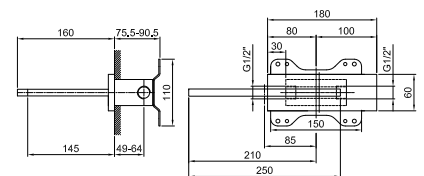

Built-in bathtub spout

- spout projection 14,5 cm
- left-hand version
- waterfall
- 1/2" inlet

5042B

External piece

Chrome	31 02 5042B
Polished Nickel PVD	31 95 5042B
Matt Gun Metal PVD	31 P5 5042B
Matt British Gold PVD	31 P6 5042B
Matt Copper PVD	31 P9 5042B
Deep Black PVD	31 S1 5042B
Pure Brass PVD	31 Q7 5042B
Raw Metal PVD	31 Q8 5042B

Brushed Stainless Steel 31 93 5042B

5041A

Built-in piece

31 00 5041A