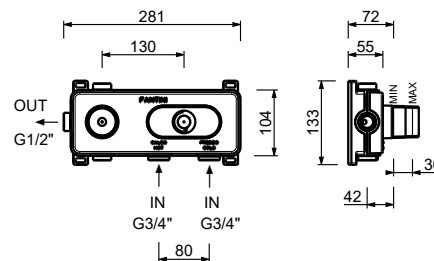

Brushed Stainless Steel 31 93 G831B

D331A

Built-in piece

19 00 D331A

3/4" built-in thermostatic shower mixer

- handles
- **2-way** shut-off diverter with turning knob
- for horizontal installation only
- 3/4" inlets