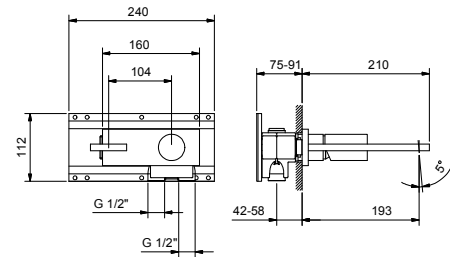

lead $\varnothing$ free

Wall-mount washbasin mixer

- spout projection 19 cm
- handle
- with plate
- flow restrictor 5 l/min at 3 bar
- 1/2" inlets
- WITHOUT WASTE

E613B

External piece

Chrome	31 02 E613B
Polished Nickel PVD	31 95 E613B
Matt Gun Metal PVD	31 P5 E613B
Matt British Gold PVD	31 P6 E613B
Matt Copper PVD	31 P9 E613B
Deep Black PVD	31 S1 E613B
Pure Brass PVD	31 Q7 E613B
Raw Metal PVD	31 Q8 E613B

Brushed Stainless Steel 31 93 E613B