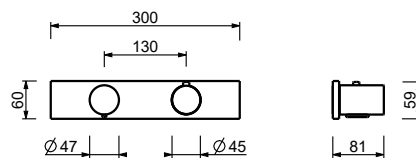

G872B

External piece

Chrome	31 02 G872B
Polished Nickel PVD	31 95 G872B
Matt Gun Metal PVD	31 P5 G872B
Matt British Gold PVD	31 P6 G872B
Matt Copper PVD	31 P9 G872B
Deep Black PVD	31 S1 G872B
Pure Brass PVD	31 Q7 G872B
Raw Metal PVD	31 Q8 G872B

Brushed Stainless Steel 31 93 G872B