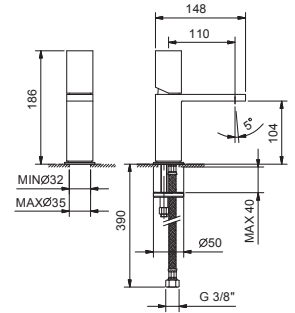

3004WF
lead∅free

Single-hole washbasin mixer

- spout projection 11 cm
- handle
- flow restrictor 5 l/min at 3 bar
- flexible supply lines
- WITHOUT WASTE

Chrome
Polished Nickel PVD
Matt Gun Metal PVD
Matt British Gold PVD
Matt Copper PVD
Deep Black PVD
Pure Brass PVD
Raw Metal PVD

Brushed Stainless Steel