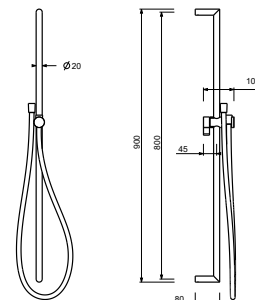

9247

Shower rail

- 90 cm long
- 150 cm PVC flexible
- adjustable slider
- without water plug
- without handshower

Chrome	86 02 9247
Polished Nickel PVD	86 95 9247
Matt Gun Metal PVD	86 P5 9247
Matt British Gold PVD	86 P6 9247
Matt Copper PVD	86 P9 9247
Deep Black PVD	86 S1 9247

Brushed Stainless Steel 86 93 9247