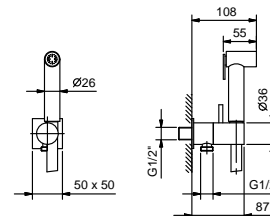

8487

Double-function hydrobrush

- for WC cleaning
- for personal care if used with a shower mixer
- water plug with showerholder
- stop valve
- Base material: brass
- square backplate
- 120 cm PVC flexible
- 1/2" inlet

N.B. complete finishing list in the section miscellaneous articles at the end of the pricelist

N.B : Brushed nickel PVD for matching with Stainless Steel

~~Series~~	91 02 8487
Brushed Nickel PVD	91 92 8487
Polished Nickel PVD	91 95 8487
Matt Gun Metal PVD	91 P5 8487
Matt British Gold PVD	91 P6 8487
Matt Copper PVD	91 P9 8487
Deep Black PVD	91 S1 8487
Pure Brass PVD	91 Q7 8487
Raw Metal PVD	91 Q8 8487