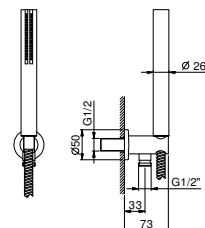

Brushed Stainless Steel 86 93 8043B

8036A

Built-in piece

86 00 8036A

8051

Shower set

- SUN handshower
- water plug with showerholder
- round backplate
- 150 cm PVC flexible
- 1/2" inlet

Chrome

86 02 8051

8093

Shower set

- FIT handshower
- water plug with showerholder
- round backplate
- 150 cm PVC flexible
- 1/2" inlet

- Chrome 86 02 8093
- Polished Nickel PVD 86 95 8093
- Matt Gun Metal PVD 86 P5 8093
- Matt British Gold PVD 86 P6 8093
- Matt Copper PVD 86 P9 8093
- Deep Black PVD 86 S1 8093
- Pure Brass PVD 86 Q7 8093
- Raw Metal PVD 86 Q8 8093