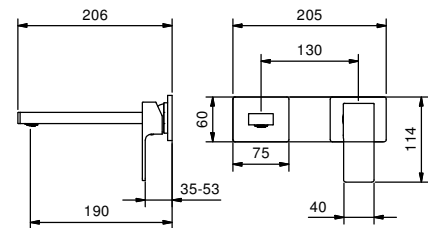

External piece

Chrome	34 02 F811B
Matt Black	34 13 F811B
Matt Gun Metal PVD	34 P5 F811B
Matt British Gold PVD	34 P6 F811B
Matt Copper PVD	34 P9 F811B
Deep Black PVD	34 S1 F811B

Brushed Stainless Steel 34 93 F811B