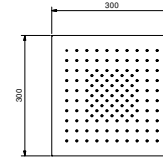

K053

Multi-function showerhead

- ACQUAFIT
- Water functions:
  - 1st function: 125 anti - limestone nozzles
- 30x30 cm
- Base material: stainless steel
- check valve
- flow restrictor 12 l/min at 3 bar

NOTE: conditions necessary for the correct functioning: Min. Flow Rate: 9 l/min