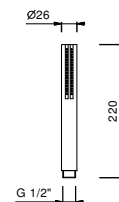

Handshower

- SUN
- Base material: ABS
- flow restrictor 9 l/min
- anti-lime scale system
- check valve

Chrome	90 02 9673
Matt Black	90 13 9673