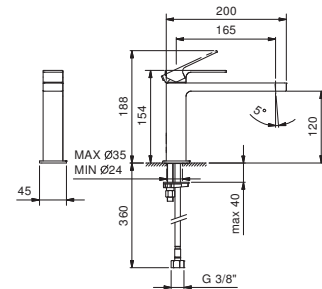

F003WF
lead $\emptyset$ free

Single-hole washbasin mixer with extended spout

- spout projection 16,5 cm
- handle
- flow restrictor 5 l/min at 3 bar
- flexible supply lines
- WITHOUT WASTE

Chrome	34 02 F003WF
Matt Black	34 13 F003WF
Matt Gun Metal PVD	34 P5 F003WF
Matt British Gold PVD	34 P6 F003WF
Matt Copper PVD	34 P9 F003WF
Deep Black PVD	34 S1 F003WF

Brushed Stainless Steel 34 93 F003WF