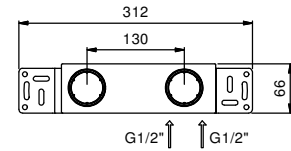

lead $\varnothing$ free

Wall-mount washbasin mixer

- spout projection 14 cm
- handle
- with plate
- flow restrictor 5 l/min at 3 bar
- 1/2" inlets
- soundproof
- WITHOUT WASTE

F810B

External piece

Chrome	34 02 F810B
Matt Black	34 13 F810B
Matt Gun Metal PVD	34 P5 F810B
Matt British Gold PVD	34 P6 F810B
Matt Copper PVD	34 P9 F810B
Deep Black PVD	34 S1 F810B

Brushed Stainless Steel 34 93 F810B