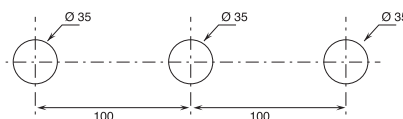

Technical information

MINT is supplied as standard WITH HANDLE.

All washbasin and bidet mixers are fitted with 5 l/min **flow restrictors**.

BASINS HOLE SIZE:

- Washbasin and bidet mixers:

the box includes a cover plate to be placed at the bottom of the mixer as cover for the hole.

If the hole diameter is within MIN 24 mm - MAX 25 mm: **THERE IS NO NEED FOR THE COVER PLATE.**

If the hole diameter is within MIN 25,1 mm - MAX 35 mm: **THE COVER PLATE IS NEEDED.**

- 3-hole washbasin mixer.

The built-in 3/4" thermostatic shower mixer is available:

- art. **F431B+D331A** - 1 outlet

- art. **F472B+D372A** - 2 outlets

- art. **F473B+D373A** - 3 outlets

EXAMPLE:

art. **F473B+D373A**

a) shut-off rotating diverter - By rotating the diverter knob from centre to right clockwise, one opens the first outlet, shuts off at the centre and rotating left opens the second and third outlets in a sequence.

b) temperature control.

Base materials: BRASS

Finishing:

- 02 Chrome
- 13 Matt Black (RAL 9005)
- P5 Matt Gun Metal PVD
- P6 Matt British Gold PVD
- P9 Matt Copper PVD
- S1 Deep Black PVD

Base materials:

STAINLESS STEEL AISI 316/316 L

Finishing:

- 93 Brushed Stainless Steel

* For spare parts, accessories, miscellaneous items and extensions please refer to specific pricelist sections