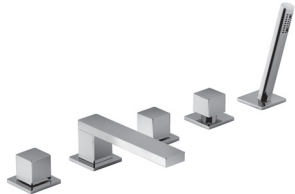

1/4 TURN CERAMIC DISC CARTRIDGE

Deck-mount bathtub mixer

3/4" inlets

F165
2 outlets

F167
2 outlets

Built-in bathtub mixer

- spout projection 20 cm
- handle
- **2-way** diverter with turning knob
- FIT handshower
- water plug with showerholder
- 150 cm PVC flexible
- 1/2" inlets