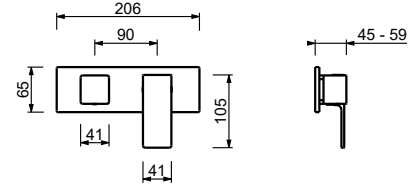

Brushed Stainless Steel 34 93 F183B

M687A

Built-in piece

44 00 M687A

Built-in shower mixer

- handles
- **2-way** diverter with turning knob
- FIT handshower
- water plug with showerholder
- 150 cm PVC flexible
- 1/2" inlets