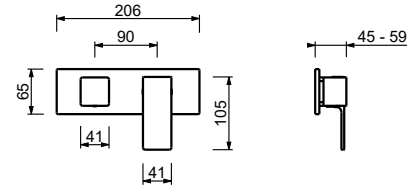

Built-in shower mixer

- handles
- with plate
- **2-way** diverter with turning knob
- 1/2" inlets
- soundproof
- for horizontal installation only

F182B

External piece

Chrome	34 02 F182B
Matt Black	34 13 F182B
Matt Gun Metal PVD	34 P5 F182B
Matt British Gold PVD	34 P6 F182B
Matt Copper PVD	34 P9 F182B
Deep Black PVD	34 S1 F182B

Brushed Stainless Steel 34 93 F182B