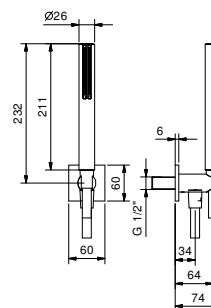

Shower set

- SUN handshower
- water plug with showerholder
- square backplate
- 150 cm PVC flexible
- 1/2" inlet

Chrome	86 02 8105
Matt Black	86 13 8105