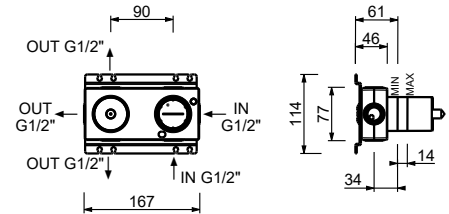

Brushed Stainless Steel 34 93 F183B

M687A

Built-in piece

44 00 M687A

Built-in shower mixer

- handles
- **2-way** diverter with turning knob
- FIT handshower
- water plug with showerholder
- 150 cm PVC flexible
- 1/2" inlets