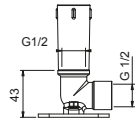

8039

Shower arm

- 45 cm long
- square backplate
- wall-mount
- 1/2" inlet

Chrome	86 02 8039
Matt Black	86 13 8039
Matt Gun Metal PVD	86 P5 8039
Matt British Gold PVD	86 P6 8039
Matt Copper PVD	86 P9 8039
Deep Black PVD	86 S1 8039

Brushed Stainless Steel 86 93 8039

OPTIONAL: Built-in part for plasterboard

W046 91 00 W046