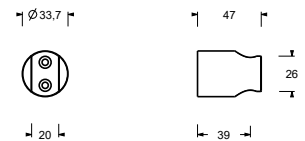

9417

Water plug

- square backplate
- Base material: brass
- without shower holder

Chrome	91 02 9417
Matt Black	91 13 9417
Matt Gun Metal PVD	91 P5 9417
Matt British Gold PVD	91 P6 9417
Matt Copper PVD	91 P9 9417
Deep Black PVD	91 S1 9417

Brushed Stainless Steel 91 93 9417

9129

Fixed handshower holder

- connection for flexible with conical nut
- Base material: ABS

Chrome	90 02 9129
Matt Black	90 13 9129