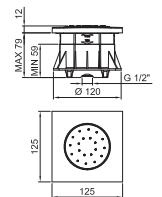

9193

Flexible

- Base material: brass
- brass hose 150 cm
- brass hose 140 cm in PVD options
- Ø 15 mm
- 1/2" conical nut x 1/2" conical nut

Chrome	90 02 9193
Matt Black	90 13 9193
Matt Gun Metal PVD	90 P5 9193
Matt British Gold PVD	90 P6 9193
Matt Copper PVD	90 P9 9193

9671

Flexible

- Base material: PVC
- 200 cm
- 1/2" conical nut x 1/2" conical nut

Chrome	90 02 9671
Matt Black	90 13 9671
Matt Gun Metal PVD	90 P5 9671
Matt British Gold PVD	90 P6 9671
Matt Copper PVD	90 P9 9671

Brushed Stainless Steel 90 93 9671

8024

Lateral body spray

- Base material: brass
- adjustable
- anti-lime scale system
- 1/2" inlet

Chrome	86 02 8024
Matt Black	86 13 8024
Matt Gun Metal PVD	86 P5 8024
Matt British Gold PVD	86 P6 8024
Matt Copper PVD	86 P9 8024
Deep Black PVD	86 S1 8024

8056

Lateral body spray

- adjustable
- Base material: ABS
- anti-lime scale system
- 1/2" inlet
- built-in part included

Chrome	86 02 8056