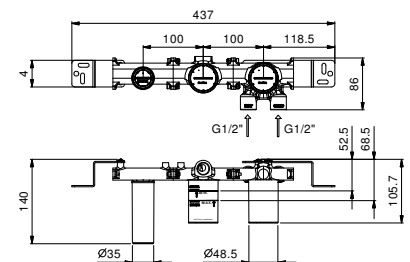

R084A

Built-in piece

44 00 R084A