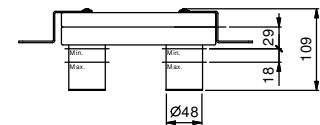

lead $\varnothing$ free

Wall-mount washbasin mixer

- spout projection 14 cm
- handle
- with plate
- flow restrictor 5 l/min at 3 bar
- 1/2" inlets
- soundproof
- WITHOUT WASTE

F810B

External piece

Chrome	34 02 F810B
Matt Black	34 13 F810B
Matt Gun Metal PVD	34 P5 F810B
Matt British Gold PVD	34 P6 F810B
Matt Copper PVD	34 P9 F810B
Deep Black PVD	34 S1 F810B

Brushed Stainless Steel 34 93 F810B