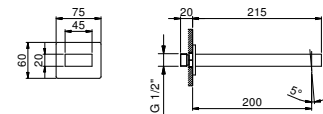

Wall-mount bathtub spout

- spout projection 20 cm
- 1/2" inlet

Chrome	34 02 F045
Matt Black	34 13 F045
Matt Gun Metal PVD	34 P5 F045
Matt British Gold PVD	34 P6 F045
Matt Copper PVD	34 P9 F045
Deep Black PVD	34 S1 F045

Brushed Stainless Steel 34 93 F045