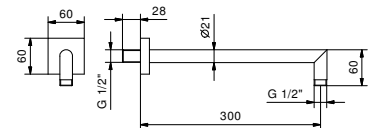

8038

Shower arm

- 30 cm long
- square backplate
- wall-mount
- 1/2" inlet

Chrome	86 02 8038
Matt Black	86 13 8038
Matt Gun Metal PVD	86 P5 8038
Matt British Gold PVD	86 P6 8038
Matt Copper PVD	86 P9 8038
Deep Black PVD	86 S1 8038

Brushed Stainless Steel 86 93 8038

OPTIONAL: Built-in part for plasterboard

W046 91 00 W046