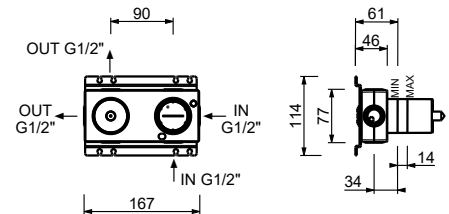

M685A

Built-in piece

44 00 M685A