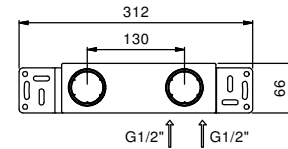

lead $\varnothing$ free

Wall-mount washbasin mixer

- spout projection 19 cm
- handle
- with plate
- flow restrictor 5 l/min at 3 bar
- 1/2" inlets
- soundproof
- WITHOUT WASTE

F813B

External piece

Chrome	34 02 F813B
Matt Black	34 13 F813B
Matt Gun Metal PVD	34 P5 F813B
Matt British Gold PVD	34 P6 F813B
Matt Copper PVD	34 P9 F813B
Deep Black PVD	34 S1 F813B

Brushed Stainless Steel 34 93 F813B