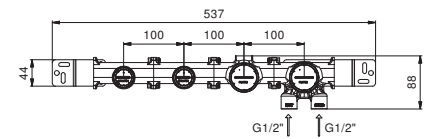

External piece

Chrome	34 02 F721B
Matt Black	34 13 F721B
Matt Gun Metal PVD	34 P5 F721B
Matt British Gold PVD	34 P6 F721B
Matt Copper PVD	34 P9 F721B
Deep Black PVD	34 S1 F721B

Brushed Stainless Steel 34 93 F721B