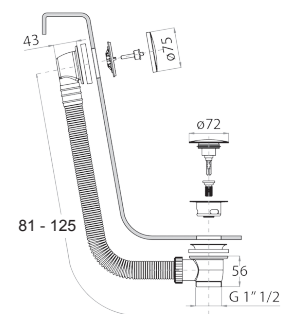

W001

Bathtub drain

- with handle
- WITH WASTE

N.B. complete finishing list in the section miscellaneous articles at the end of the pricelist