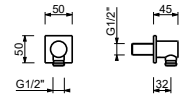

9417

Water plug

- square backplate
- Base material: brass
- without shower holder

Chrome	91 02 9417
Matt Black	91 13 9417
Matt Gun Metal PVD	91 P5 9417
Matt British Gold PVD	91 P6 9417
Matt Copper PVD	91 P9 9417
Deep Black PVD	91 S1 9417

Brushed Stainless Steel 91 93 9417

9129

Fixed handshower holder

- connection for flexible with conical nut
- Base material: ABS

Chrome	90 02 9129
Matt Black	90 13 9129