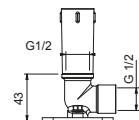

8038

Shower arm

- 30 cm long
- square backplate
- wall-mount
- 1/2" inlet

Chrome	86 02 8038
Matt Black	86 13 8038
Matt Gun Metal PVD	86 P5 8038
Matt British Gold PVD	86 P6 8038
Matt Copper PVD	86 P9 8038
Deep Black PVD	86 S1 8038

Brushed Stainless Steel 86 93 8038

OPTIONAL: Built-in part for plasterboard

W046 91 00 W046