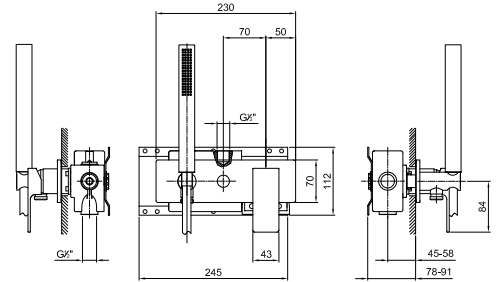

Built-in shower mixer

- handles
- **2-way** automatic diverter
- FIT handshower
- water plug with showerholder
- 150 cm PVC flexible
- 1/2" inlets
- soundproof

F084B

External piece

Chrome	34 02 F084B
Matt Black	34 13 F084B
Matt Gun Metal PVD	34 P5 F084B
Matt British Gold PVD	34 P6 F084B
Matt Copper PVD	34 P9 F084B
Deep Black PVD	34 S1 F084B

Brushed Stainless Steel 34 93 F084B

D084A

Built-in piece

22 00 D084A