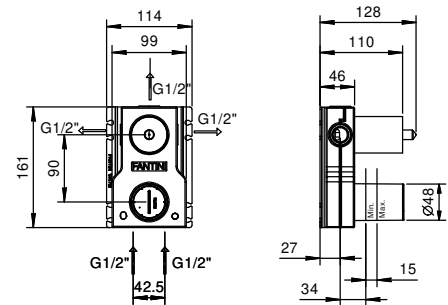

Brushed Stainless Steel 34 93 F187B

M587A

Built-in piece

44 00 M587A

Built-in shower mixer

- handles
- with rosaces
- **3-way** diverter with turning knob
- 1/2" inlets
- for horizontal installation only
- soundproof