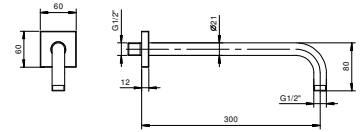

8107

Shower arm

- 30 cm long
- square backplate
- wall-mount
- 1/2" inlet

Chrome	86 02 8107
Matt Black	86 13 8107
Matt Gun Metal PVD	86 P5 8107
Matt British Gold PVD	86 P6 8107
Matt Copper PVD	86 P9 8107
Deep Black PVD	86 S1 8107

Brushed Stainless Steel 86 93 8107

OPTIONAL: Built-in part for plasterboard

W046 91 00 W046