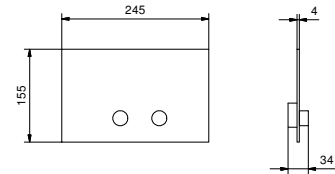

W216

Flush actuator plate

- Base material: stainless steel
- projecting push-button controls
- with round controls
- compatible with TECEBOX OCTA II
- minimum depth: see installation instructions
- without visible fixing system

N.B. complete finishing list in the section miscellaneous articles at the end of the pricelist

Brilliant Stainless Steel	91 38 W216
Matt Black	91 13 W216
Matt Gun Metal PVD	91 P5 W216
Matt British Gold PVD	91 P6 W216
Matt Copper PVD	91 P9 W216
Deep Black PVD	91 S1 W216

Brushed Stainless Steel 91 93 W216

8487

Double-function hydrobrush

- for WC cleaning
- for personal care if used with a shower mixer
- water plug with showerholder
- stop valve
- Base material: brass
- square backplate
- 120 cm PVC flexible
- 1/2" inlet

N.B. complete finishing list in the section miscellaneous articles at the end of the pricelist