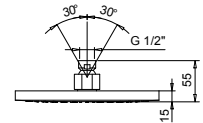

ESEMPI DI COMBINAZIONI - 3 USCITE

91 00 W214

8008

Rain showerhead

- 20x20 cm
- Base material: brass
- flow restrictor 12 l/min at 3 bar
- anti-lime scale system
- 1/2" inlet
- check valve

NOTE: conditions necessary for the correct functioning: Min. Flow Rate: 10 l/min