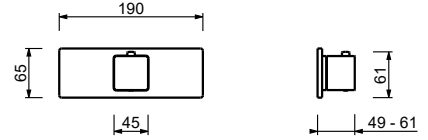

3/4" built-in thermostatic shower mixer

- handle
- 3/4" inlets
- soundproof
- without stop valve **to be ordered separately**

NOTE: the mixer must always be ordered with the stop valve F491B+D391A

F400B

External piece

Chrome	34 02 F400B
Matt Black	34 13 F400B
Matt Gun Metal PVD	34 P5 F400B
Matt British Gold PVD	34 P6 F400B
Matt Copper PVD	34 P9 F400B
Deep Black PVD	34 S1 F400B

Brushed Stainless Steel 34 93 F400B