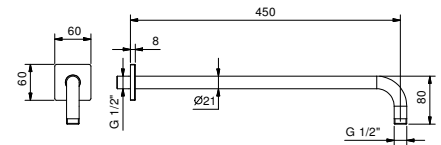

8108

Shower arm

- 45 cm long
- square backplate
- wall-mount
- 1/2" inlet

Chrome	86 02 8108
Matt Black	86 13 8108
Matt Gun Metal PVD	86 P5 8108
Matt British Gold PVD	86 P6 8108
Matt Copper PVD	86 P9 8108
Deep Black PVD	86 S1 8108

Brushed Stainless Steel 86 93 8108

OPTIONAL: Built-in part for plasterboard

W046 91 00 W046