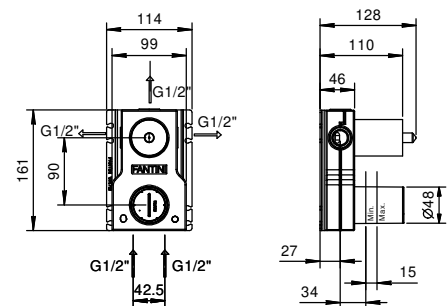

M587A

Built-in piece

44 00 M587A