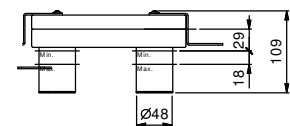

Brushed Stainless Steel 34 93 F809B

M011A

Built-in piece

44 00 M011A

lead \varnothing free

Wall-mount washbasin mixer

- spout projection 14 cm
- handle
- with plate
- flow restrictor 5 l/min at 3 bar
- 1/2" inlets
- soundproof
- WITHOUT WASTE