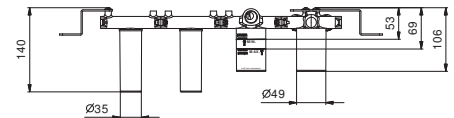

External piece

Chrome	34 02 F721B
Matt Black	34 13 F721B
Matt Gun Metal PVD	34 P5 F721B
Matt British Gold PVD	34 P6 F721B
Matt Copper PVD	34 P9 F721B
Deep Black PVD	34 S1 F721B

Brushed Stainless Steel 34 93 F721B