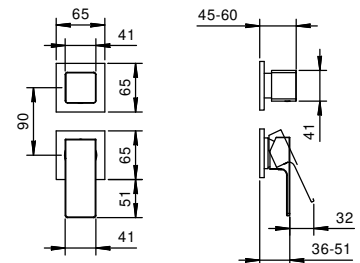

F189B

External piece

Chrome	34 02 F189B
Matt Black	34 13 F189B
Matt Gun Metal PVD	34 P5 F189B
Matt British Gold PVD	34 P6 F189B
Matt Copper PVD	34 P9 F189B
Deep Black PVD	34 S1 F189B

Brushed Stainless Steel 34 93 F189B