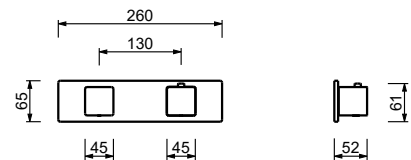

External piece

Chrome	34 02 F473B
Matt Black	34 13 F473B
Matt Gun Metal PVD	34 P5 F473B
Matt British Gold PVD	34 P6 F473B
Matt Copper PVD	34 P9 F473B
Deep Black PVD	34 S1 F473B

Brushed Stainless Steel 34 93 F473B