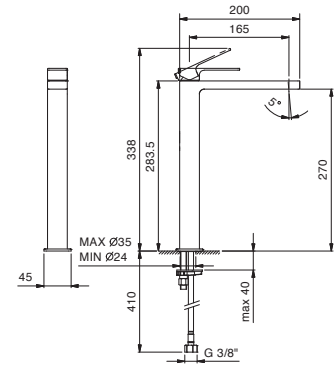

F006WF
lead $\emptyset$ free

Single-hole high washbasin mixer

- spout projection 16,5 cm
- handle
- flow restrictor 5 l/min at 3 bar
- flexible supply lines
- WITHOUT WASTE

Chrome	34 02 F006WF
Matt Black	34 13 F006WF
Matt Gun Metal PVD	34 P5 F006WF
Matt British Gold PVD	34 P6 F006WF
Matt Copper PVD	34 P9 F006WF
Deep Black PVD	34 S1 F006WF

Brushed Stainless Steel 34 93 F006WF