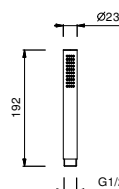

Handshower

- FIT
- Base material: brass
- Base material: stainless steel
- flow restrictor 9 l/min
- anti-lime scale system
- check valve

Chrome	90 02 8783
Matt Black	90 13 8783
Matt Gun Metal PVD	90 P5 8783
Matt British Gold PVD	90 P6 8783
Matt Copper PVD	90 P9 8783
Deep Black PVD	90 S1 8783

Brushed Stainless Steel 90 93 8783