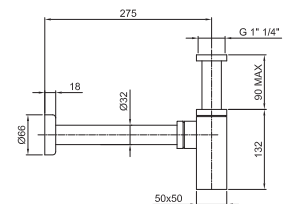

Bottle trap

- square
- 1" 1/4
- for washbasin

N.B. complete finishing list in the section miscellaneous articles at the end of the pricelist