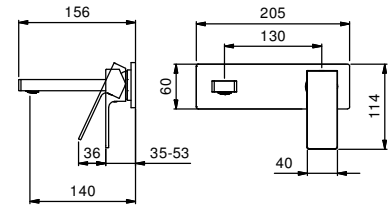

lead $\varnothing$ free

Wall-mount washbasin mixer

- spout projection 14 cm
- handle
- with plate
- flow restrictor 5 l/min at 3 bar
- 1/2" inlets
- soundproof
- WITHOUT WASTE

F810B

External piece

Chrome	34 02 F810B
Matt Black	34 13 F810B
Matt Gun Metal PVD	34 P5 F810B
Matt British Gold PVD	34 P6 F810B
Matt Copper PVD	34 P9 F810B
Deep Black PVD	34 S1 F810B

Brushed Stainless Steel 34 93 F810B