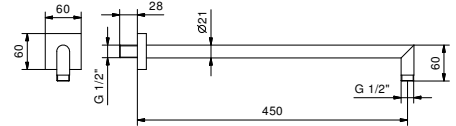

8039

Shower arm

- 45 cm long
- square backplate
- wall-mount
- 1/2" inlet

Chrome	86 02 8039
Matt Black	86 13 8039
Matt Gun Metal PVD	86 P5 8039
Matt British Gold PVD	86 P6 8039
Matt Copper PVD	86 P9 8039
Deep Black PVD	86 S1 8039

Brushed Stainless Steel 86 93 8039

OPTIONAL: Built-in part for plasterboard

W046 91 00 W046