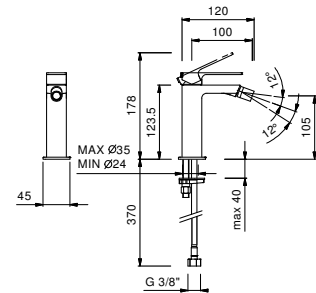

F008WF

Single-hole bidet mixer

- spout projection 10 cm
- handle
- flow restrictor 5 l/min at 3 bar
- articulated aerator
- flexible supply lines
- WITHOUT WASTE