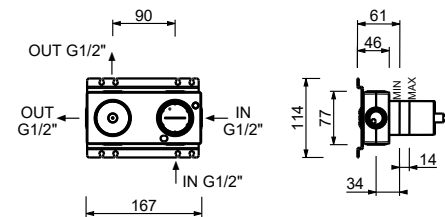

M685A

Built-in piece

44 00 M685A