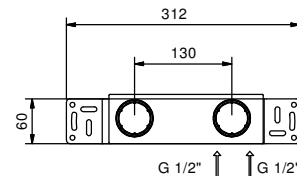

External piece

Chrome	34 02 F811B
Matt Black	34 13 F811B
Matt Gun Metal PVD	34 P5 F811B
Matt British Gold PVD	34 P6 F811B
Matt Copper PVD	34 P9 F811B
Deep Black PVD	34 S1 F811B

Brushed Stainless Steel 34 93 F811B