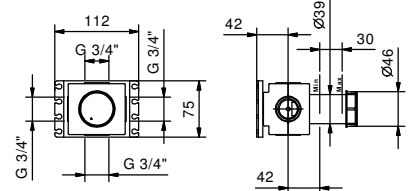

Brushed Stainless Steel 34 93 F491B

D391A

Built-in piece

19 00 D391A

W213

OPTIONAL - Easy Fix System

- plate and connections:
- for an easy both horizontal and vertical installation of the thermostatic mixers:
 - to install art- D400A / D391A - **1 outlet**
 - to install art- D400A / D391A - **2 outlets**