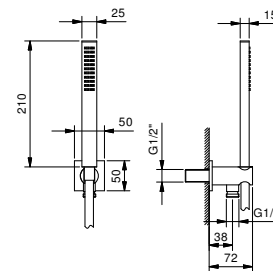

Shower set

- SOHO handshower
- water plug with showerholder
- square backplate
- 150 cm PVC flexible
- 1/2" inlet

Chrome	86 02 8021
Matt Black	86 13 8021