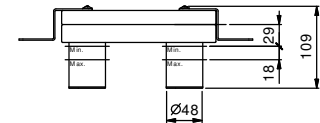

lead $\varnothing$ free

Wall-mount washbasin mixer

- spout projection 19 cm
- handle
- with plate
- flow restrictor 5 l/min at 3 bar
- 1/2" inlets
- soundproof
- WITHOUT WASTE

F813B

External piece

Chrome	34 02 F813B
Matt Black	34 13 F813B
Matt Gun Metal PVD	34 P5 F813B
Matt British Gold PVD	34 P6 F813B
Matt Copper PVD	34 P9 F813B
Deep Black PVD	34 S1 F813B

Brushed Stainless Steel 34 93 F813B