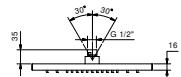

K053

Multi-function showerhead

- ACQUAFIT
- Water functions:
  - 1st function: 125 anti - limestone nozzles
- 30x30 cm
- Base material: stainless steel
- check valve
- flow restrictor 12 l/min at 3 bar

NOTE: conditions necessary for the correct functioning: Min. Flow Rate: 9 l/min