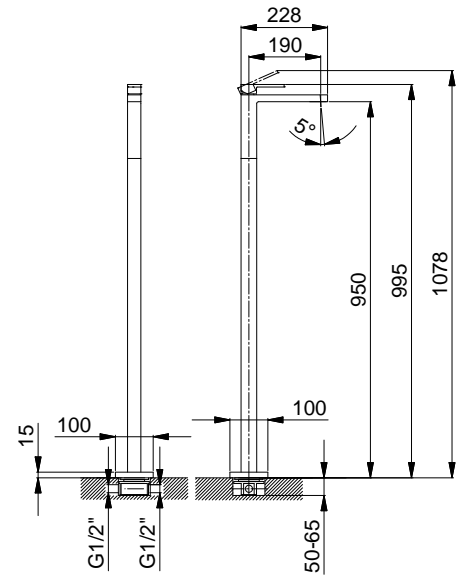

Built-in piece

19 00 3336A

3336A