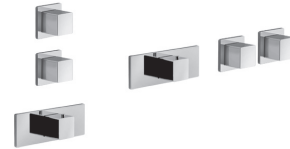

ESEMPI DI COMBINAZIONI - 2 USCITE