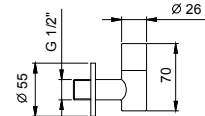

8364

Pair of filters

- with shutoff
- fully inspectable filter
- 1/2" inlet

N.B. complete finishing list in the section miscellaneous articles at the end of the pricelist