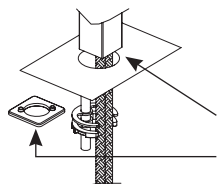

All washbasin and bidet mixers are fitted with 5 l/min **flow restrictors**.

BASINS HOLE SIZE:

- Washbasin and bidet mixers:

the box includes a cover plate to be placed at the bottom of the mixer as cover for the hole.