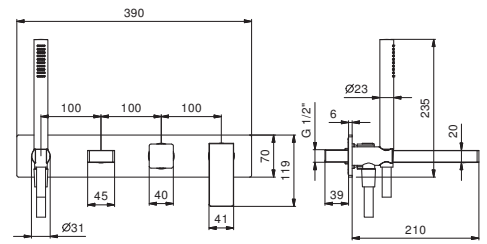

Built-in bathtub mixer

- spout projection 20 cm
- handle
- **2-way** diverter with turning knob
- FIT handshower
- water plug with showerholder
- 150 cm PVC flexible
- 1/2" inlets

F721B

External piece

Chrome	34 02 F721B
Matt Black	34 13 F721B
Matt Gun Metal PVD	34 P5 F721B
Matt British Gold PVD	34 P6 F721B
Matt Copper PVD	34 P9 F721B
Deep Black PVD	34 S1 F721B

Brushed Stainless Steel 34 93 F721B