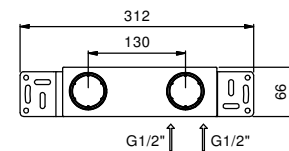

F809B

External piece

Chrome	34 02 F809B
Matt Black	34 13 F809B
Matt Gun Metal PVD	34 P5 F809B
Matt British Gold PVD	34 P6 F809B
Matt Copper PVD	34 P9 F809B
Deep Black PVD	34 S1 F809B

Brushed Stainless Steel 34 93 F809B