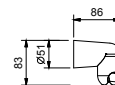

9417

Water plug

- square backplate
- Base material: brass
- without shower holder

Chrome	91 02 9417
Matt Black	91 13 9417
Matt Gun Metal PVD	91 P5 9417
Matt British Gold PVD	91 P6 9417
Matt Copper PVD	91 P9 9417
Deep Black PVD	91 S1 9417

Brushed Stainless Steel 91 93 9417

9129

Fixed handshower holder

- connection for flexible with conical nut
- Base material: ABS

Chrome	90 02 9129
Matt Black	90 13 9129

Q133

Fixed handshower holder

- connection for flexible with conical nut
- Base material: brass

Chrome	90 02 Q133
Matt Black	90 13 Q133
Matt Gun Metal PVD	90 P5 Q133
Matt British Gold PVD	90 P6 Q133
Matt Copper PVD	90 P9 Q133
Deep Black PVD	90 S1 Q133

0992

Adjustable handshower holder

- connection for flexible with conical nut

Chrome	90 02 0992

9349

Flexible

- Base material: PVC
- 150 cm
- 1/2" conical nut x 1/2" conical nut

Chrome	90 02 9349
Matt Black	90 13 9349
Matt Gun Metal PVD	90 P5 9349
Matt British Gold PVD	90 P6 9349
Matt Copper PVD	90 P9 9349

Brushed Stainless Steel 90 93 9349