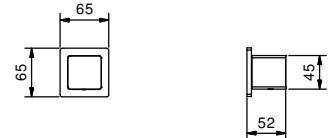

F491B

External piece

Chrome	34 02 F491B
Matt Black	34 13 F491B
Matt Gun Metal PVD	34 P5 F491B
Matt British Gold PVD	34 P6 F491B
Matt Copper PVD	34 P9 F491B
Deep Black PVD	34 S1 F491B

Brushed Stainless Steel 34 93 F491B