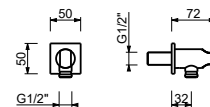

Chrome 90 02 9890

8016

Shower rail

- 90 cm long
- without water plug
- without handshower
- 150 cm PVC flexible
- adjustable slider

Chrome 86 02 8016
Brushed Stainless Steel 86 93 8016

9446

Water plug

- square backplate
- Base material: brass
- fixed handshower holder
- connection for flexible with conical nut