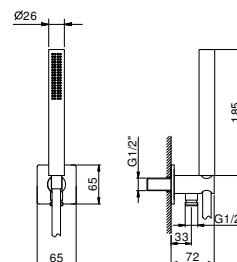

Shower set

- FIT handshower
- water plug with showerholder
- square backplate
- 150 cm PVC flexible
- 1/2" inlet

Chrome	86 02 8068
Matt Black	86 13 8068
Matt Gun Metal PVD	86 P5 8068
Matt British Gold PVD	86 P6 8068
Matt Copper PVD	86 P9 8068
Deep Black PVD	86 S1 8068

Brushed Stainless Steel 86 93 8068