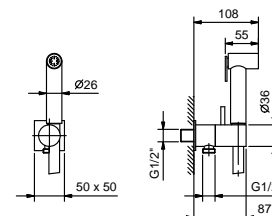

8487

Double-function hydrobrush

- for WC cleaning
- for personal care if used with a shower mixer
- water plug with showerholder
- stop valve
- Base material: brass
- square backplate
- 120 cm PVC flexible
- 1/2" inlet

N.B. complete finishing list in the section miscellaneous articles at the end of the pricelist

N.B : Brushed nickel PVD for matching with Stainless Steel series

Chrome	91 02 8487
Matt Black	91 13 8487
Brushed Nickel PVD	91 92 8487
Matt Gun Metal PVD	91 P5 8487
Matt British Gold PVD	91 P6 8487
Matt Copper PVD	91 P9 8487
Deep Black PVD	91 S1 8487