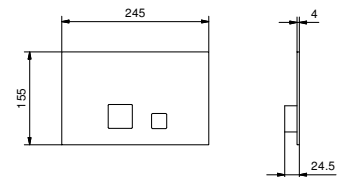

Flush actuator plate

- Base material: stainless steel
- flush fit controls
- with square controls
- compatible with GEBERIT SIGMA8, SIGMA12
- without visible fixing system

N.B. complete finishing list in the section miscellaneous articles at the end of the pricelist