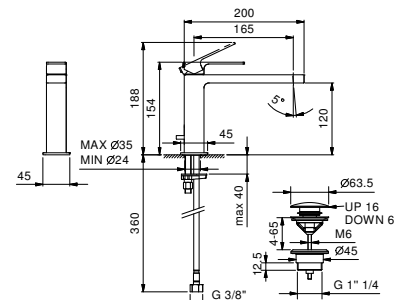

Brushed Stainless Steel 34 93 F003F

F006WF
lead \emptyset free

Single-hole high washbasin mixer

- spout projection 16,5 cm
- handle
- flow restrictor 5 l/min at 3 bar
- flexible supply lines
- WITHOUT WASTE