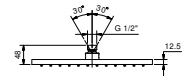

8104

Rain showerhead

- 30x30 cm
- Base material: ABS
- flow restrictor 12 l/min at 3 bar
- anti-lime scale system
- 1/2" inlet
- check valve

NOTE: conditions necessary for the correct functioning: Min. Flow Rate: 10 l/min