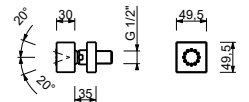

9193

Flexible

- Base material: brass
- brass hose 150 cm
- brass hose 140 cm in PVD options
- Ø 15 mm
- 1/2" conical nut x 1/2" conical nut

Chrome	90 02 9193
Matt Black	90 13 9193
Matt Gun Metal PVD	90 P5 9193
Matt British Gold PVD	90 P6 9193
Matt Copper PVD	90 P9 9193

9671

Flexible

- Base material: PVC
- 200 cm
- 1/2" conical nut x 1/2" conical nut

Chrome	90 02 9671
Matt Black	90 13 9671
Matt Gun Metal PVD	90 P5 9671
Matt British Gold PVD	90 P6 9671
Matt Copper PVD	90 P9 9671

Brushed Stainless Steel 90 93 9671

8024

Lateral body spray

- Base material: brass
- adjustable
- anti-lime scale system
- 1/2" inlet

Chrome	86 02 8024
Matt Black	86 13 8024
Matt Gun Metal PVD	86 P5 8024
Matt British Gold PVD	86 P6 8024
Matt Copper PVD	86 P9 8024
Deep Black PVD	86 S1 8024

8056

Lateral body spray

- adjustable
- Base material: ABS
- anti-lime scale system
- 1/2" inlet
- built-in part included

Chrome	86 02 8056