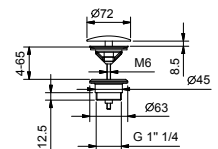

Waste

- 1" 1/4
- for washbasin without overflow
- for washbasin with overflow
- unrestricted outlet
- universal

N.B. complete finishing list in the section miscellaneous articles at the end of the pricelist