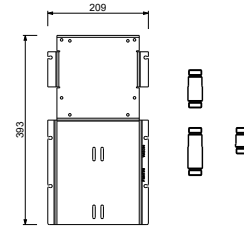

Brushed Stainless Steel 34 93 F491B

D391A

Built-in piece

19 00 D391A

W213

OPTIONAL - Easy Fix System

- plate and connections:
- for an easy both horizontal and vertical installation of the thermostatic mixers:
 - to install art- D400A / D391A - **1 outlet**
 - to install art- D400A / D391A - **2 outlets**