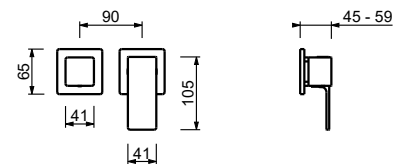

F189B

External piece

Chrome	34 02 F189B
Matt Black	34 13 F189B
Matt Gun Metal PVD	34 P5 F189B
Matt British Gold PVD	34 P6 F189B
Matt Copper PVD	34 P9 F189B
Deep Black PVD	34 S1 F189B

Brushed Stainless Steel 34 93 F189B