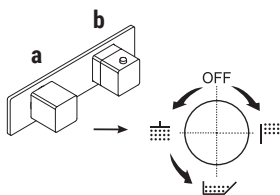

The built-in 3/4" thermostatic shower mixer is available:

- art. **F431B+D331A** - 1 outlet

- art. **F472B+D372A** - 2 outlets

- art. **F473B+D373A** - 3 outlets