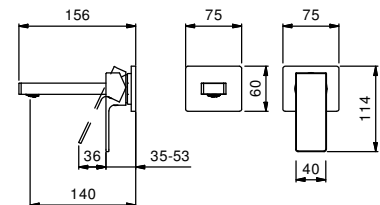

F809B

External piece

Chrome	34 02 F809B
Matt Black	34 13 F809B
Matt Gun Metal PVD	34 P5 F809B
Matt British Gold PVD	34 P6 F809B
Matt Copper PVD	34 P9 F809B
Deep Black PVD	34 S1 F809B

Brushed Stainless Steel 34 93 F809B