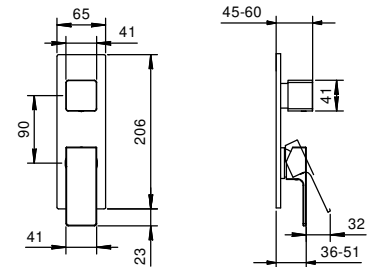

Built-in shower mixer

- handles
- with plate
- **2-way** diverter with turning knob
- 1/2" inlets
- soundproof
- for vertical installation only

F185B

External piece

Chrome	34 02 F185B
Matt Black	34 13 F185B
Matt Gun Metal PVD	34 P5 F185B
Matt British Gold PVD	34 P6 F185B
Matt Copper PVD	34 P9 F185B
Deep Black PVD	34 S1 F185B

Brushed Stainless Steel 34 93 F185B