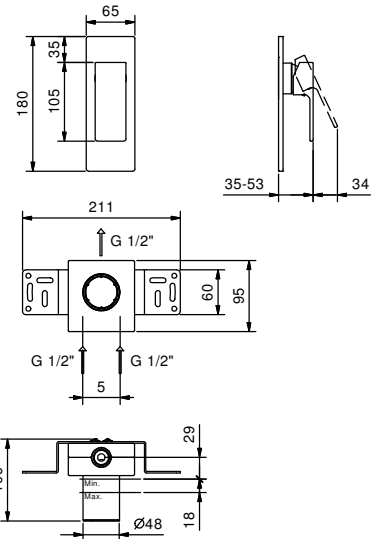

Built-in shower mixer

- handle
- no. 1 1/2" outlet
- 1/2" inlets
- soundproof

F863B

External piece

Chrome	34 02 F863B
Matt Black	34 13 F863B
Matt Gun Metal PVD	34 P5 F863B
Matt British Gold PVD	34 P6 F863B
Matt Copper PVD	34 P9 F863B
Deep Black PVD	34 S1 F863B

Brushed Stainless Steel 34 93 F863B