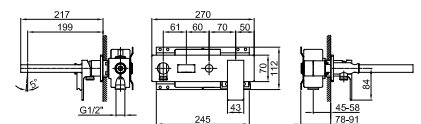

Built-in bathtub mixer

- spout projection 20 cm
- handle
- **2-way** diverter with turning knob
- FIT handshower
- water plug with showerholder
- 150 cm PVC flexible
- 1/2" inlets

F721B

External piece

Chrome	34 02 F721B
Matt Black	34 13 F721B
Matt Gun Metal PVD	34 P5 F721B
Matt British Gold PVD	34 P6 F721B
Matt Copper PVD	34 P9 F721B
Deep Black PVD	34 S1 F721B

Brushed Stainless Steel 34 93 F721B

R021A

Built-in piece

44 00 R021A

Built-in bathtub mixer

- spout projection 20 cm
- handle
- **2-way** automatic diverter
- FIT handshower
- water plug with showerholder
- 150 cm PVC flexible
- 1/2" inlets
- soundproof

F021B

External piece

Chrome	34 02 F021B
Matt Black	34 13 F021B
Matt Gun Metal PVD	34 P5 F021B
Matt British Gold PVD	34 P6 F021B
Matt Copper PVD	34 P9 F021B
Deep Black PVD	34 S1 F021B

Brushed Stainless Steel 34 93 F021B

D020A

Built-in piece

22 00 D020A