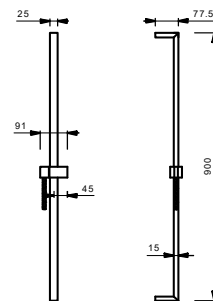

Chrome 90 02 9890

8016

Shower rail

- 90 cm long
- without water plug
- without handshower
- 150 cm PVC flexible
- adjustable slider

Chrome 86 02 8016
Brushed Stainless Steel 86 93 8016

9446

Water plug

- square backplate
- Base material: brass
- fixed handshower holder
- connection for flexible with conical nut