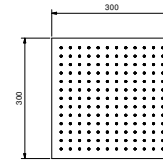

8104

Rain showerhead

- 30x30 cm
- Base material: ABS
- flow restrictor 12 l/min at 3 bar
- anti-lime scale system
- 1/2" inlet
- check valve

NOTE: conditions necessary for the correct functioning: Min. Flow Rate: 10 l/min