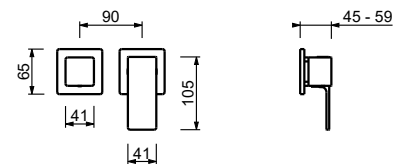

F181B

External piece

Chrome	34 02 F181B
Matt Black	34 13 F181B
Matt Gun Metal PVD	34 P5 F181B
Matt British Gold PVD	34 P6 F181B
Matt Copper PVD	34 P9 F181B
Deep Black PVD	34 S1 F181B

Brushed Stainless Steel 34 93 F181B