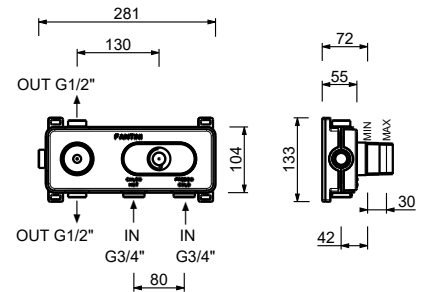

Built-in piece

19 00 D372A