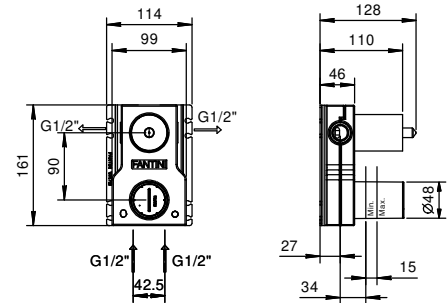

M585A

Built-in piece

44 00 M585A