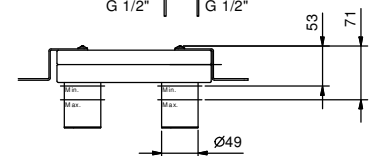

External piece

Chrome	34 02 F811B
Matt Black	34 13 F811B
Matt Gun Metal PVD	34 P5 F811B
Matt British Gold PVD	34 P6 F811B
Matt Copper PVD	34 P9 F811B
Deep Black PVD	34 S1 F811B

Brushed Stainless Steel 34 93 F811B