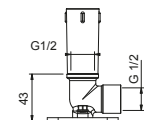

Shower arm

- 25 cm long
- square backplate
- ceiling-mount
- 1/2" inlet

Chrome	86 02 8040
Matt Black	86 13 8040
Matt Gun Metal PVD	86 P5 8040
Matt British Gold PVD	86 P6 8040
Matt Copper PVD	86 P9 8040
Deep Black PVD	86 S1 8040

Brushed Stainless Steel 86 93 8040

OPTIONAL: Built-in part for plasterboard

W046 91 00 W046