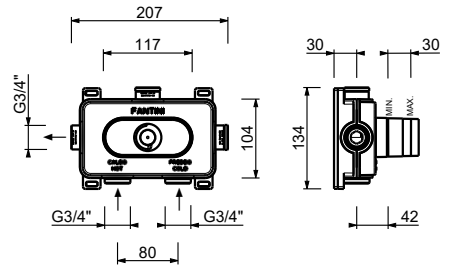

D400A

Built-in piece

19 00 D400A