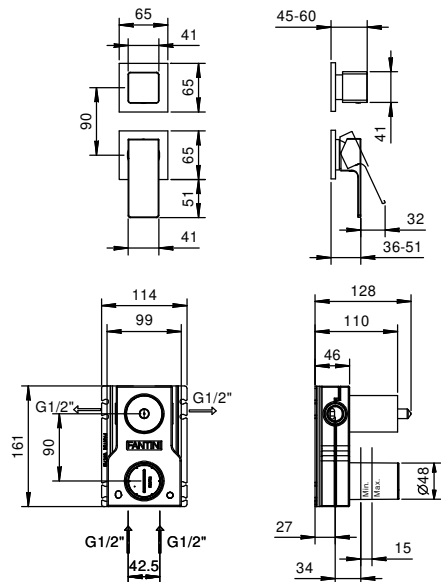

F181B

External piece

Chrome	34 02 F181B
Matt Black	34 13 F181B
Matt Gun Metal PVD	34 P5 F181B
Matt British Gold PVD	34 P6 F181B
Matt Copper PVD	34 P9 F181B
Deep Black PVD	34 S1 F181B

Brushed Stainless Steel 34 93 F181B