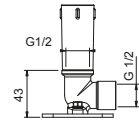

8107

Shower arm

- 30 cm long
- square backplate
- wall-mount
- 1/2" inlet

Chrome	86 02 8107
Matt Black	86 13 8107
Matt Gun Metal PVD	86 P5 8107
Matt British Gold PVD	86 P6 8107
Matt Copper PVD	86 P9 8107
Deep Black PVD	86 S1 8107

Brushed Stainless Steel 86 93 8107

OPTIONAL: Built-in part for plasterboard

W046 91 00 W046