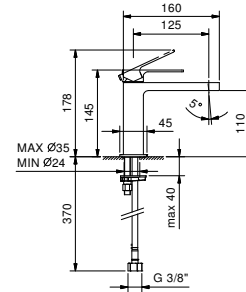

F004WF
lead $\emptyset$ free

Single-hole washbasin mixer

- spout projection 12,5 cm
- handle
- flow restrictor 5 l/min at 3 bar
- flexible supply lines
- WITHOUT WASTE

Chrome	34 02 F004WF
Matt Black	34 13 F004WF
Matt Gun Metal PVD	34 P5 F004WF
Matt British Gold PVD	34 P6 F004WF
Matt Copper PVD	34 P9 F004WF
Deep Black PVD	34 S1 F004WF

Brushed Stainless Steel 34 93 F004WF