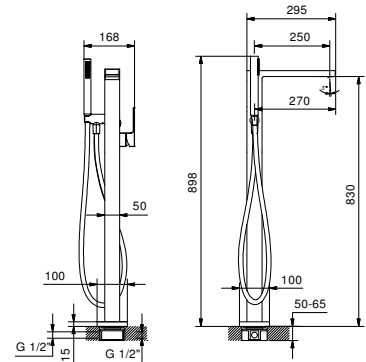

Floor-mount bathtub mixer

- spout projection 25 cm
- handle
- **2-way** diverter with pushing button
- FIT handshower
- handshower holder
- 125 cm PVC flexible
- 1/2" inlets
- on foot

F080B

3380A

External piece

Chrome	34 02 F080B
Matt Black	34 13 F080B
Matt Gun Metal PVD	34 P5 F080B
Matt British Gold PVD	34 P6 F080B
Matt Copper PVD	34 P9 F080B
Deep Black PVD	34 S1 F080B

Built-in piece

19 00 3380A

TUB: spouts

F045

Wall-mount bathtub spout

- spout projection 20 cm
- 1/2" inlet

Chrome	34 02 F045
Matt Black	34 13 F045
Matt Gun Metal PVD	34 P5 F045
Matt British Gold PVD	34 P6 F045
Matt Copper PVD	34 P9 F045
Deep Black PVD	34 S1 F045

Brushed Stainless Steel 34 93 F045