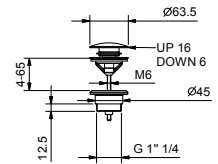

8434

Waste

- 1" 1/4
- pushing plug
- for washbasin without overflow
- for washbasin with overflow
- universal

N.B. complete finishing list in the section miscellaneous articles at the end of the pricelist