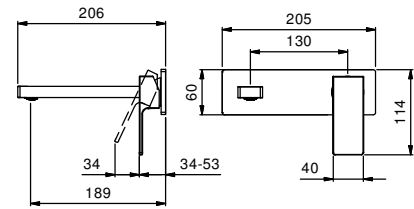

lead $\varnothing$ free

Wall-mount washbasin mixer

- spout projection 19 cm
- handle
- with plate
- flow restrictor 5 l/min at 3 bar
- 1/2" inlets
- soundproof
- WITHOUT WASTE

F813B

External piece

Chrome	34 02 F813B
Matt Black	34 13 F813B
Matt Gun Metal PVD	34 P5 F813B
Matt British Gold PVD	34 P6 F813B
Matt Copper PVD	34 P9 F813B
Deep Black PVD	34 S1 F813B

Brushed Stainless Steel 34 93 F813B