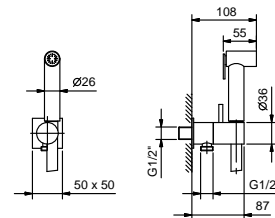

W216

Flush actuator plate

- Base material: stainless steel
- projecting push-button controls
- with round controls
- compatible with TECEBOX OCTA II
- minimum depth: see installation instructions
- without visible fixing system

N.B. complete finishing list in the section miscellaneous articles at the end of the pricelist

Brilliant Stainless Steel	91 38 W216
Matt Black	91 13 W216
Matt Gun Metal PVD	91 P5 W216
Matt British Gold PVD	91 P6 W216
Matt Copper PVD	91 P9 W216
Deep Black PVD	91 S1 W216

Brushed Stainless Steel 91 93 W216

8487

Double-function hydrobrush

- for WC cleaning
- for personal care if used with a shower mixer
- water plug with showerholder
- stop valve
- Base material: brass
- square backplate
- 120 cm PVC flexible
- 1/2" inlet

N.B. complete finishing list in the section miscellaneous articles at the end of the pricelist

Chrome	91 02 8487
Matt Black	91 13 8487
Brushed Nickel PVD	91 92 8487
Matt Gun Metal PVD	91 P5 8487
Matt British Gold PVD	91 P6 8487
Matt Copper PVD	91 P9 8487
Deep Black PVD	91 S1 8487

W001

Bathtub drain

- with handle
- WITH WASTE

N.B. complete finishing list in the section miscellaneous articles at the end of the pricelist

Chrome	91 02 W001
Matt Black	91 13 W001
Matt Gun Metal PVD	91 P5 W001
Matt British Gold PVD	91 P6 W001
Matt Copper PVD	91 P9 W001
Deep Black PVD	91 S1 W001

Brushed Stainless Steel 91 93 W001