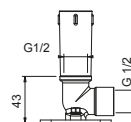

8041

Shower arm

- 45 cm long
- square backplate
- ceiling-mount
- 1/2" inlet

Chrome	86 02 8041
Matt Black	86 13 8041
Matt Gun Metal PVD	86 P5 8041
Matt British Gold PVD	86 P6 8041
Matt Copper PVD	86 P9 8041
Deep Black PVD	86 S1 8041

Brushed Stainless Steel 86 93 8041

OPTIONAL: Built-in part for plasterboard

W046 91 00 W046