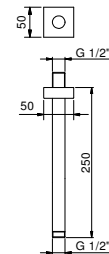

Shower arm

- 25 cm long
- square backplate
- ceiling-mount
- 1/2" inlet

Chrome	86 02 8040
Matt Black	86 13 8040
Matt Gun Metal PVD	86 P5 8040
Matt British Gold PVD	86 P6 8040
Matt Copper PVD	86 P9 8040
Deep Black PVD	86 S1 8040

Brushed Stainless Steel 86 93 8040

OPTIONAL: Built-in part for plasterboard

W046 91 00 W046