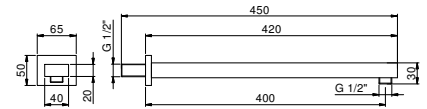

Shower arm

- 40 cm long
- rectangular backplate
- 1/2" inlet
- wall-mount

Chrome	86 02 8081

Brushed Stainless Steel 86 93 8081

OPTIONAL: Built-in part for plasterboard

W046 91 00 W046