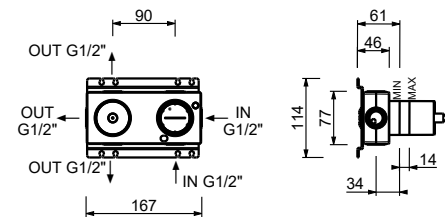

M687A

Built-in piece

44 00 M687A