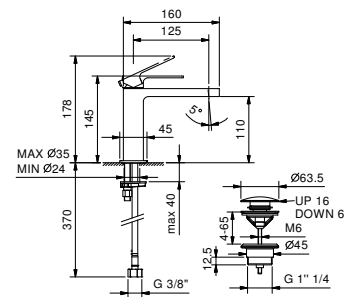

F004F
lead $\emptyset$ free

Single-hole washbasin mixer

- spout projection 12,5 cm
- handle
- flow restrictor 5 l/min at 3 bar
- flexible supply lines
- WITH pop-up WASTE

Chrome	34 02 F004F
Matt Black	34 13 F004F
Matt Gun Metal PVD	34 P5 F004F
Matt British Gold PVD	34 P6 F004F
Matt Copper PVD	34 P9 F004F
Deep Black PVD	34 S1 F004F

Brushed Stainless Steel 34 93 F004F