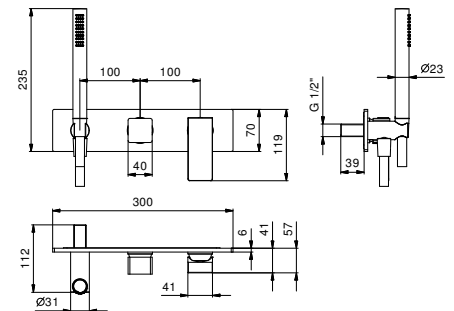

F784B

External piece

Chrome	34 02 F784B
Matt Black	34 13 F784B
Matt Gun Metal PVD	34 P5 F784B
Matt British Gold PVD	34 P6 F784B
Matt Copper PVD	34 P9 F784B
Deep Black PVD	34 S1 F784B

Brushed Stainless Steel 34 93 F784B