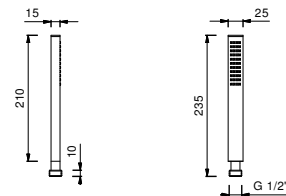

9418

Handshower

- SOHO
- flow restrictor 9 l/min
- anti-lime scale system
- check valve

Chrome 90 02 9418
Matt Black 90 13 9418

9890

Handshower

- DISCO
- Base material: ABS
- Ø 14 cm
- 2 jets: 72 rain nozzles, 4 massage nozzles
- flow restrictor 12 l/min
- anti-lime scale system
- check valve