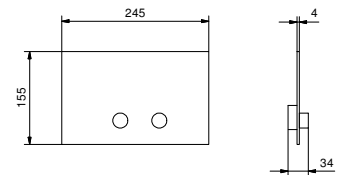

Flush actuator plate

- Base material: stainless steel
- projecting push-button controls
- with round controls
- compatible with GEBERIT SIGMA8, SIGMA12
- without visible fixing system

N.B. complete finishing list in the section miscellaneous articles at the end of the pricelist