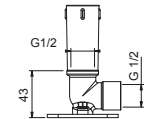

Shower arm

- 40 cm long
- rectangular backplate
- 1/2" inlet
- wall-mount

Chrome	86 02 8081

Brushed Stainless Steel 86 93 8081

OPTIONAL: Built-in part for plasterboard

W046 91 00 W046