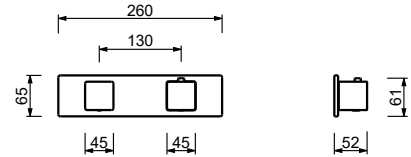

3/4" built-in thermostatic shower mixer

- handles
- **2-way** shut-off diverter with turning knob
- for horizontal installation only
- 3/4" inlets

F472B

External piece

Chrome	34 02 F472B
Matt Black	34 13 F472B
Matt Gun Metal PVD	34 P5 F472B
Matt British Gold PVD	34 P6 F472B
Matt Copper PVD	34 P9 F472B
Deep Black PVD	34 S1 F472B

Brushed Stainless Steel 34 93 F472B