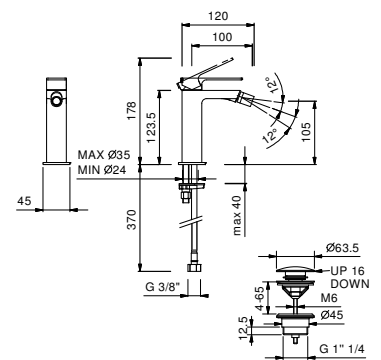

F008F

Single-hole bidet mixer

- spout projection 10 cm
- handle
- flow restrictor 5 l/min at 3 bar
- articulated aerator
- flexible supply lines
- WITH pop-up WASTE