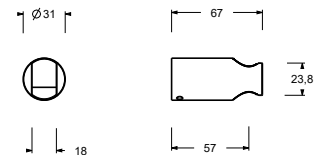

Fixed handshower holder

- connection for flexible with conical nut
- Base material: brass

Chrome	90 02 Q133
Matt Black	90 13 Q133
Matt Gun Metal PVD	90 P5 Q133
Matt British Gold PVD	90 P6 Q133
Matt Copper PVD	90 P9 Q133
Deep Black PVD	90 S1 Q133

0992

Adjustable handshower holder

- connection for flexible with conical nut

Chrome	90 02 0992

9349