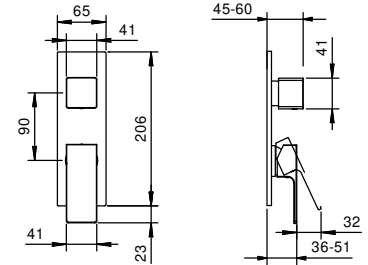

Built-in shower mixer

- handles
- with plate
- **3-way** diverter with turning knob
- 1/2" inlets
- soundproof
- for vertical installation only

F187B

External piece

Chrome	34 02 F187B
Matt Black	34 13 F187B
Matt Gun Metal PVD	34 P5 F187B
Matt British Gold PVD	34 P6 F187B
Matt Copper PVD	34 P9 F187B
Deep Black PVD	34 S1 F187B

Brushed Stainless Steel 34 93 F187B