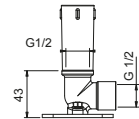

8108

Shower arm

- 45 cm long
- square backplate
- wall-mount
- 1/2" inlet

Chrome	86 02 8108
Matt Black	86 13 8108
Matt Gun Metal PVD	86 P5 8108
Matt British Gold PVD	86 P6 8108
Matt Copper PVD	86 P9 8108
Deep Black PVD	86 S1 8108

Brushed Stainless Steel 86 93 8108

OPTIONAL: Built-in part for plasterboard

W046 91 00 W046