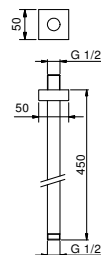

Brushed Stainless Steel 86 93 8041

OPTIONAL: Built-in part for plasterboard

W046 91 00 W046

8068

Shower set

- FIT handshower
- water plug with showerholder
- square backplate
- 150 cm PVC flexible
- 1/2" inlet