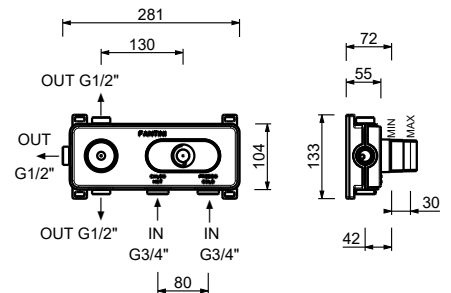

Built-in piece

19 00 D373A