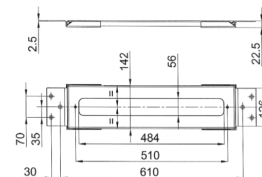

- screw covers
- mounting plate
- without cover plate

NOTE: To be finished with inspectable cover materials

Chrome 91 02 9325

9670

Mounting plate for deck-mount bathtub mixer

- screw covers
- mounting plate
- without cover plate