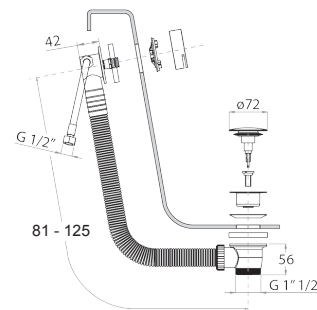

W002

Bathtub drain

- with handle
- bath-tub drain with overflow
- WITH WASTE

N.B. complete finishing list in the section miscellaneous articles at the end of the pricelist

Chrome	91 02 W002
Matt Black	91 13 W002
Matt Gun Metal PVD	91 P5 W002
Matt British Gold PVD	91 P6 W002
Matt Copper PVD	91 P9 W002
Deep Black PVD	91 S1 W002

Brushed Stainless Steel 91 93 W002

9325

Mounting plate for deck-mount bathtub mixer

- screw covers
- mounting plate
- without cover plate

NOTE: To be finished with inspectable cover materials

Chrome 91 02 9325

9670

Mounting plate for deck-mount bathtub mixer

- screw covers
- mounting plate
- without cover plate

NOTE: To be finished with inspectable cover materials

Chrome 91 02 9670