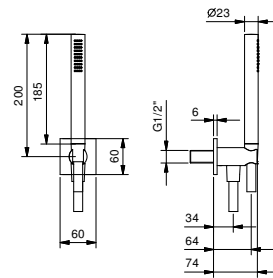

8116

Shower set

- FIT handshower
- water plug with showerholder
- square backplate
- 150 cm PVC flexible
- 1/2" inlet

Chrome	86 02 8116
Matt Black	86 13 8116
Matt Gun Metal PVD	86 P5 8116
Matt British Gold PVD	86 P6 8116
Matt Copper PVD	86 P9 8116
Deep Black PVD	86 S1 8116

Brushed Stainless Steel 86 93 8116