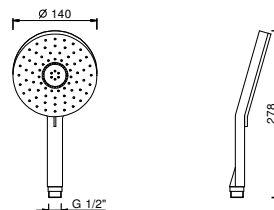

Brushed Stainless Steel 90 93 8783

9418

Handshower

- SOHO
- flow restrictor 9 l/min
- anti-lime scale system
- check valve

Chrome 90 02 9418
 Matt Black 90 13 9418

9890

Handshower

- DISCO
- Base material: ABS
- Ø 14 cm
- 2 jets: 72 rain nozzles, 4 massage nozzles
- flow restrictor 12 l/min
- anti-lime scale system
- check valve

Chrome 90 02 9890

8016

Shower rail

- 90 cm long
- without water plug
- without handshower
- 150 cm PVC flexible
- adjustable slider

Chrome 86 02 8016
Brushed Stainless Steel 86 93 8016

9446

Water plug

- square backplate
- Base material: brass
- fixed handshower holder
- connection for flexible with conical nut