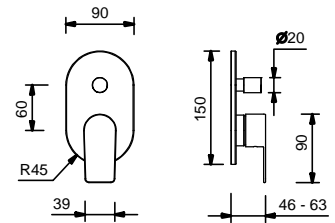

V922B

External piece

Chrome	61 02 V922B
Matt Black	61 13 V922B
Matt Gun Metal PVD	61 P5 V922B
Matt British Gold PVD	61 P6 V922B
Deep Black PVD	61 S1 V922B