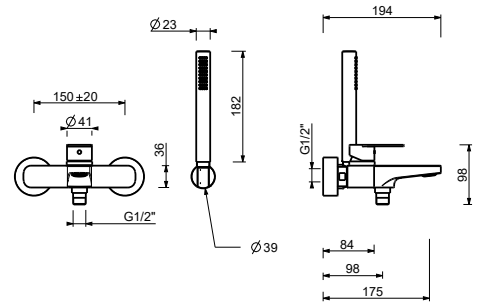

Wall-mount bathtub mixer

- spout projection 16 cm
- handle
- **2-way** diverter
- FIT handshower
- handshower holder
- 150 cm PVC flexible

Chrome	61 02 V615
Matt Black	61 13 V615
Matt Gun Metal PVD	61 P5 V615
Matt British Gold PVD	61 P6 V615
Deep Black PVD	61 S1 V615