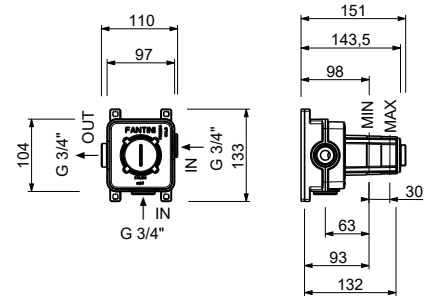

3/4" built-in thermostatic shower mixer

- handle
- 1/2" inlets
- soundproof
- without stop valve **to be ordered separately**

N.B. The mixer must always be purchased with a 3/4" or 1/2" shut-off valve

H500B

External piece

Chrome	87 02 H500B
Matt Black	87 13 H500B
Matt Gun Metal PVD	87 P5 H500B
Matt British Gold PVD	87 P6 H500B
Deep Black PVD	87 S1 H500B

H500A

Built-in piece

44 00 H500A