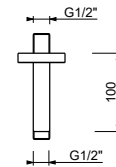

**OPTIONAL: Built-in part for plasterboard**

**W046** 91 00 W046

8121

**Shower arm**

- 10 cm long
- round backplate
- ceiling-mount
- 1/2" inlet

Chrome	86 02 8121
Matt Black	86 13 8121
Matt Gun Metal PVD	86 P5 8121
Matt British Gold PVD	86 P6 8121
Deep Black PVD	86 S1 8121