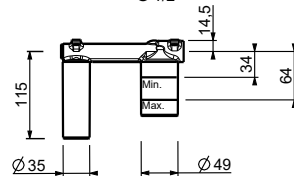

V611B

External piece

Chrome	61 02 V611B
Matt Black	61 13 V611B
Matt Gun Metal PVD	61 P5 V611B
Matt British Gold PVD	61 P6 V611B
Deep Black PVD	61 S1 V611B