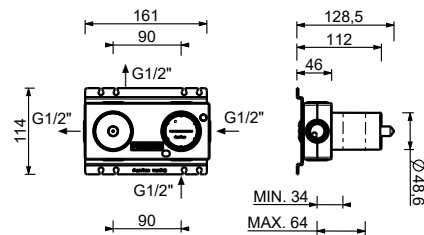

M623A

Built-in piece

44 00 M623A