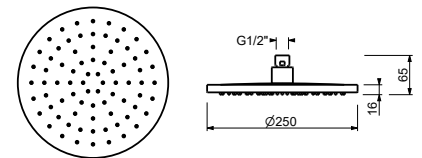

Chrome

86 02 8157

8159

**Rain showerhead**

- Ø 25 cm
- base material: brass
- flow restrictor 9 l/min at 3 bar
- anti-lime scale system
- 1/2" inlet
- check valve

**NOTE: conditions necessary for the correct functioning: Min. Flow Rate: 10 l/min**