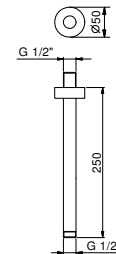

**OPTIONAL: Built-in part for plasterboard**

**W046** 91 00 W046

9236

**Shower arm**

- 25 cm long
- round backplate
- ceiling-mount
- 1/2" inlet

Chrome	86 02 9236
Matt Black	86 13 9236
Matt Gun Metal PVD	86 P5 9236
Matt British Gold PVD	86 P6 9236
Deep Black PVD	86 S1 9236