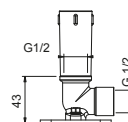

9237

Shower arm

- 45 cm long
- round backplate
- ceiling-mount
- 1/2" inlet

Chrome	86 02 9237
Matt Black	86 13 9237
Matt Gun Metal PVD	86 P5 9237
Matt British Gold PVD	86 P6 9237
Deep Black PVD	86 S1 9237

OPTIONAL: Built-in part for plasterboard

W046	91 00 W046