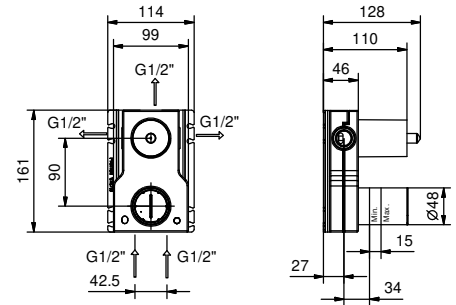

M587A

Built-in piece

44 00 M587A