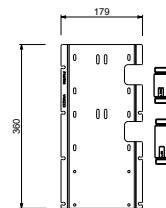

**EXAMPLE OF COMBINATION - 3 OUTLETS**

91 00 W270

**W275**

**OPTIONAL - Easy Fix System**

- plate and connections:
- for an easy both horizontal and vertical installation of the thermostatic mixers:
  - to install art- H500A / D491A - **1 outlet**
  - to install art- H500A / D491A - **2 outlets**