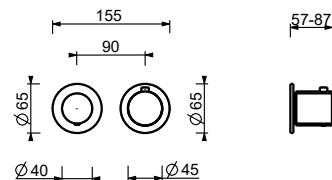

1/2" built-in thermostatic shower mixer

- handles
- with rosaces
- **2-way** diverter with turning knob
- 1/2" inlets
- soundproof
- for horizontal installation only

G423B

External piece

Chrome	87 02 G423B
Matt Black	87 13 G423B
Matt Gun Metal PVD	87 P5 G423B
Matt British Gold PVD	87 P6 G423B
Deep Black PVD	87 S1 G423B