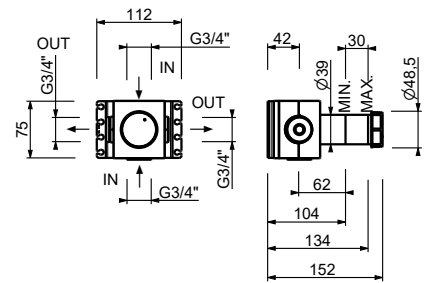

D491A

Built-in piece

19 00 D491A