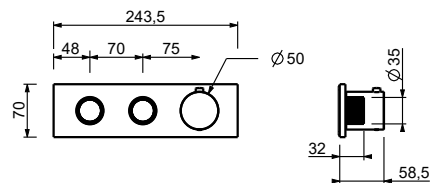

H572B

External piece

Chrome	87 02 H572B
Matt Gun Metal PVD	87 P5 H572B
Matt British Gold PVD	87 P6 H572B
Deep Black PVD	87 S1 H572B