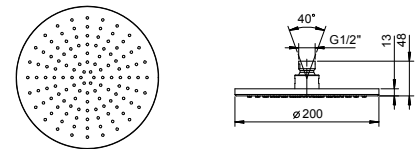

8095

Rain showerhead

- Ø 20 cm
- base material: ABS
- flow restrictor 12 l/min at 3 bar
- anti-lime scale system
- 1/2" inlet
- check valve

NOTE: conditions necessary for the correct functioning: Min. Flow Rate: 10 l/min