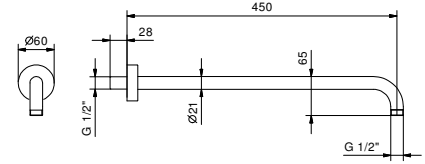

**OPTIONAL: Built-in part for plasterboard**

**W046** 91 00 W046

8028

**Shower arm**

- 45 cm long
- round backplate
- wall-mount
- 1/2" inlet

Chrome	86 02 8028
Matt Black	86 13 8028
Matt Gun Metal PVD	86 P5 8028
Matt British Gold PVD	86 P6 8028
Deep Black PVD	86 S1 8028