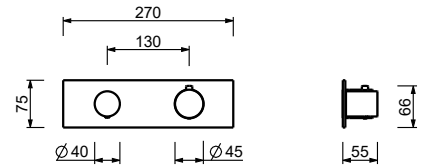

3/4" built-in thermostatic shower mixer

- handles
- **2-way** shut-off diverter with turning knob
- for horizontal installation only
- 3/4" inlets

G572B

External piece

Chrome	87 02 G572B
Matt Black	87 13 G572B
Matt Gun Metal PVD	87 P5 G572B
Matt British Gold PVD	87 P6 G572B
Deep Black PVD	87 S1 G572B