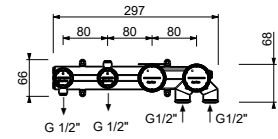

Built-in bathtub mixer

- spout projection 20 cm
- handle
- **2-way** diverter with turning knob
- FIT handshower
- water plug with showerholder
- 150 cm PVC flexible
- 1/2" inlets

V921B

External piece

Chrome	61 02 V921B
Matt Black	61 13 V921B
Matt Gun Metal PVD	61 P5 V921B
Matt British Gold PVD	61 P6 V921B
Deep Black PVD	61 S1 V921B

D220A

Built-in piece

44 00 D220A