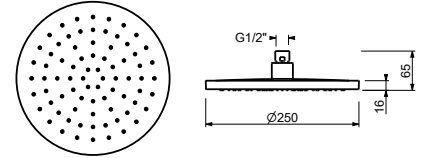

8157

Rain showerhead

- Ø 25 cm
- base material: ABS
- flow restrictor 9 l/min at 3 bar
- anti-lime scale system
- 1/2" inlet
- check valve

NOTE: conditions necessary for the correct functioning: Min. Flow Rate: 10 l/min