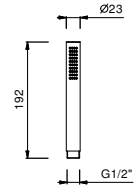

8783

Handshower

- FIT
- base material: brass
- flow restrictor 9 l/min
- anti-lime scale system
- check valve