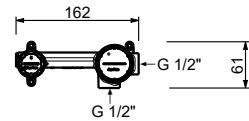

lead free

Wall-mount washbasin mixer

- spout projection 15 cm
- handle
- flow restrictor 5 l/min at 3 bar
- 1/2" inlets
- WITHOUT WASTE

V609B

External piece

Chrome	61 02 V609B
Matt Black	61 13 V609B
Matt Gun Metal PVD	61 P5 V609B
Matt British Gold PVD	61 P6 V609B
Deep Black PVD	61 S1 V609B

M111A

Built-in piece

44 00 M111A

lead free

Wall-mount washbasin mixer

- spout projection 20 cm
- handle
- flow restrictor 5 l/min at 3 bar
- 1/2" inlets
- WITHOUT WASTE

V611B

External piece

Chrome	61 02 V611B
Matt Black	61 13 V611B
Matt Gun Metal PVD	61 P5 V611B
Matt British Gold PVD	61 P6 V611B
Deep Black PVD	61 S1 V611B

M111A

Built-in piece

44 00 M111A