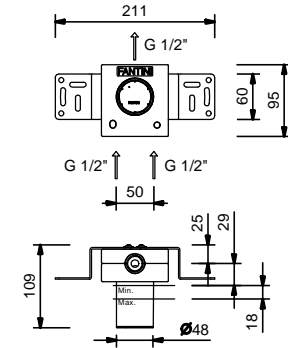

M063A

Built-in piece

44 00 M063A