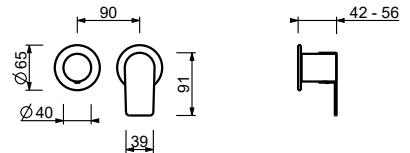

V681B

External piece

Chrome	61 02 V681B
Matt Black	61 13 V681B
Matt Gun Metal PVD	61 P5 V681B
Matt British Gold PVD	61 P6 V681B
Deep Black PVD	61 S1 V681B