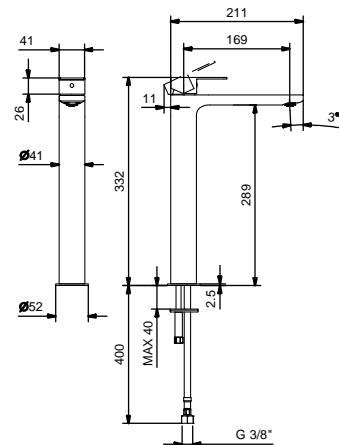

Chrome	61 02 V606WF
Matt Black	61 13 V606WF
Matt Gun Metal PVD	61 P5 V606WF
Matt British Gold PVD	61 P6 V606WF
Deep Black PVD	61 S1 V606WF