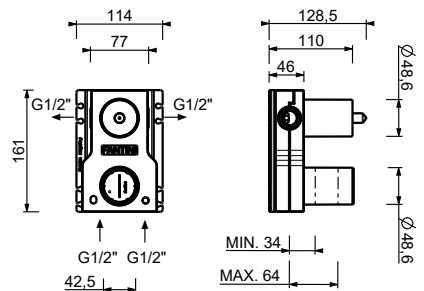

M523A

Built-in piece

44 00 M523A