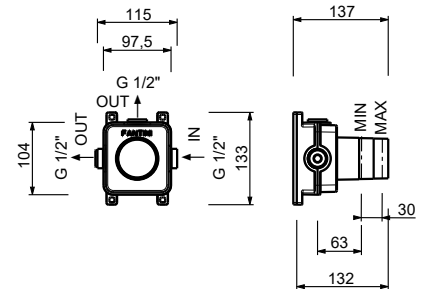

Stop valve

- ON/OFF button with flow rate adjustment **Screen-printing on handshower**
- soundproof
- for horizontal and vertical installation
- 1/2" inlets

H591B

External piece

Chrome	87 02 H591B
Matt Gun Metal PVD	87 P5 H591B
Matt British Gold PVD	87 P6 H591B
Deep Black PVD	87 S1 H591B

H590A

Built-in piece

44 00 H590A