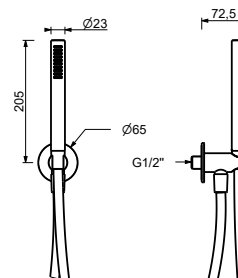

**OPTIONAL: Built-in part for plasterboard**

**W046** 91 00 W046

9237

**Shower arm**

- 45 cm long
- round backplate
- ceiling-mount
- 1/2" inlet

Chrome	86 02 9237
Matt Black	86 13 9237
Matt Gun Metal PVD	86 P5 9237
Matt British Gold PVD	86 P6 9237
Deep Black PVD	86 S1 9237

**OPTIONAL: Built-in part for plasterboard**

<b>W046</b>	91 00 W046
-------------	------------

8093

**Shower set**

- Round escutcheon Ø 65 mm thickness 4
- FIT handshower
- water plug with showerholder
- 150 cm PVC flexible
- 1/2" inlet

Chrome	86 02 8093
Matt Black	86 13 8093
Matt Gun Metal PVD	86 P5 8093
Matt British Gold PVD	86 P6 8093
Deep Black PVD	86 S1 8093

8158

**Shower set**

- Round escutcheon Ø 70 mm thickness 7.5
- FIT handshower
- water plug with showerholder
- 150 cm PVC flexible
- 1/2" inlet