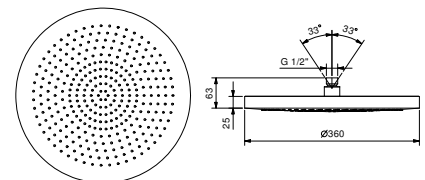

Rain showerhead

- Ø 36 cm
- base material: stainless steel
- anti-lime scale system
- 1/2" inlet
- check valve

NOTE: conditions necessary for the correct functioning:
Minimum Flow Rate: 15 l/m