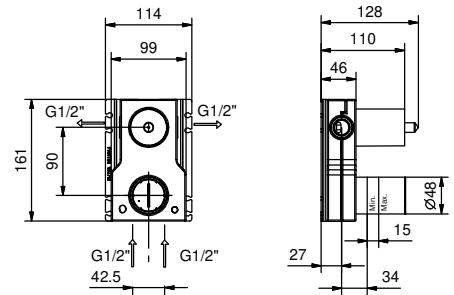

M585A

Built-in piece

44 00 M585A