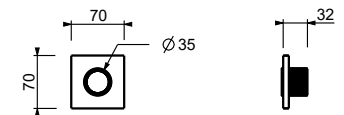

External piece

Chrome	87 02 H590B
Matt Gun Metal PVD	87 P5 H590B
Matt British Gold PVD	87 P6 H590B
Deep Black PVD	87 S1 H590B