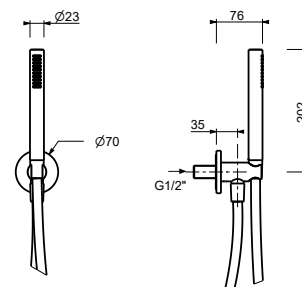

Shower set

- Round escutcheon Ø 70 mm thickness 7.5
- FIT handshower
- water plug with showerholder
- 150 cm PVC flexible
- 1/2" inlet

Chrome	86 02 8158
Matt Black	86 13 8158
Matt Gun Metal PVD	86 P5 8158
Matt British Gold PVD	86 P6 8158
Deep Black PVD	86 S1 8158