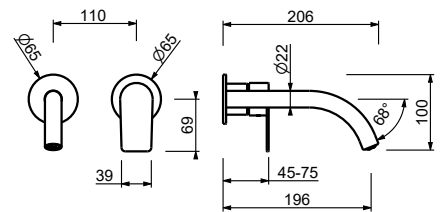

V611B

External piece

Chrome	61 02 V611B
Matt Black	61 13 V611B
Matt Gun Metal PVD	61 P5 V611B
Matt British Gold PVD	61 P6 V611B
Deep Black PVD	61 S1 V611B