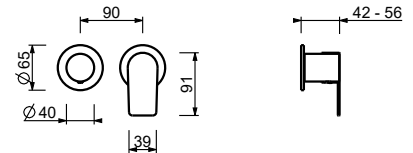

**M687A**

**Built-in piece**

44 00 M687A

**V629**

**Showerrail with external mixer**

- handles
  - **2-way** shut-off diverter with turning knob
  - 150 cm PVC flexible
  - handshower
  - shower head Ø 25 cm
  - 1/2" inlets
  - adjustable slider
- N.B. FIT hand shower and Ø 20 cm showerhead in P9 and S1 versions