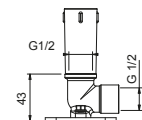

OPTIONAL: Built-in part for plasterboard

W046 91 00 W046