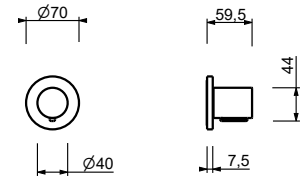

3/4" stop valve

- handle
- 90° ceramic cartridge
- 3/4" inlets
- soundproof

G490B

External piece

Chrome	87 02 G490B
Matt Black	87 13 G490B
Matt Gun Metal PVD	87 P5 G490B
Matt British Gold PVD	87 P6 G490B
Deep Black PVD	87 S1 G490B