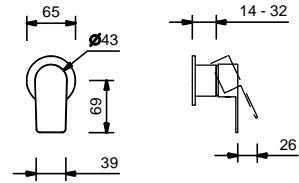

Built-in shower mixer

- handle
- no. 1 1/2" outlet
- 1/2" inlets
- soundproof

V663B

External piece

Chrome	61 02 V663B
Matt Black	61 13 V663B
Matt Gun Metal PVD	61 P5 V663B
Matt British Gold PVD	61 P6 V663B
Deep Black PVD	61 S1 V663B