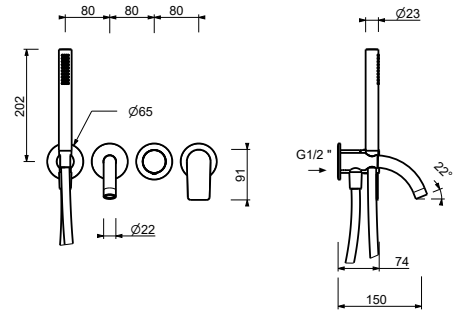

Wall-mount bathtub mixer

- spout projection 16 cm
- handle
- **2-way** diverter
- FIT handshower
- handshower holder
- 150 cm PVC flexible

Chrome	61 02 V615
Matt Black	61 13 V615
Matt Gun Metal PVD	61 P5 V615
Matt British Gold PVD	61 P6 V615
Deep Black PVD	61 S1 V615

Built-in bathtub mixer

- spout projection 15 cm
- handle
- **2-way** diverter with turning knob
- FIT handshower
- water plug with showerholder
- 150 cm PVC flexible
- 1/2" inlets

V920B

External piece

Chrome	61 02 V920B
Matt Black	61 13 V920B
Matt Gun Metal PVD	61 P5 V920B
Matt British Gold PVD	61 P6 V920B
Deep Black PVD	61 S1 V920B