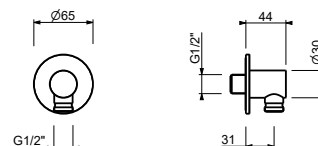

Water plug

- round backplate
- base material: brass
- without shower holder

Chrome	91 02 7034
Matt Black	91 13 7034
Matt Gun Metal PVD	91 P5 7034
Matt British Gold PVD	91 P6 7034
Deep Black PVD	91 S1 7034

9349