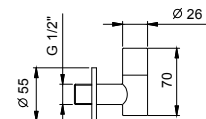

8434

Waste

- 1" 1/4
- pushing plug
- for washbasin without overflow
- for washbasin with overflow
- universal

N.B. complete finishing list in the section miscellaneous articles at the end of the pricelist

Chrome	91 02 8434
Matt Black	91 13 8434
Matt Gun Metal PVD	91 P5 8434
Matt British Gold PVD	91 P6 8434
Deep Black PVD	91 S1 8434

8435

Waste

- 1" 1/4
- for washbasin without overflow
- for washbasin with overflow
- unrestricted outlet
- universal

N.B. complete finishing list in the section miscellaneous articles at the end of the pricelist

Chrome	91 02 8435
Matt Black	91 13 8435
Matt Gun Metal PVD	91 P5 8435
Matt British Gold PVD	91 P6 8435
Deep Black PVD	91 S1 8435

8364

Pair of filters

- with shutoff
- fully inspectable filter
- 1/2" inlet

N.B. complete finishing list in the section miscellaneous articles at the end of the pricelist

Chrome	91 02 8364
Matt Black	91 13 8364
Matt Gun Metal PVD	91 P5 8364
Matt British Gold PVD	91 P6 8364
Deep Black PVD	91 S1 8364

8402

Flush actuator plate GEBERIT

- base material: stainless steel
- projecting push-button controls
- with round controls
- without visible fixing system

N.B. complete finishing list in the section miscellaneous articles at the end of the pricelist
N.B. compatible ONLY WITH Geberit Sigma 8/Sigma 12

Brilliant Stainless Steel	91 38 8402
Matt Black	91 13 8402
Matt Gun Metal PVD	91 P5 8402
Matt British Gold PVD	91 P6 8402
Deep Black PVD	91 S1 8402