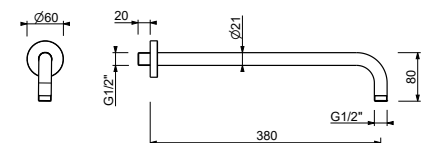

**OPTIONAL: Built-in part for plasterboard**

**W046** 91 00 W046

8124

**Shower arm**

- 40 cm long
- round backplate
- wall-mount
- 1/2" inlet

Chrome	86 02 8124
Matt Black	86 13 8124
Matt Gun Metal PVD	86 P5 8124
Matt British Gold PVD	86 P6 8124
Deep Black PVD	86 S1 8124