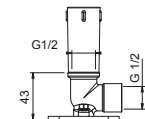

OPTIONAL: Built-in part for plasterboard

W046 91 00 W046