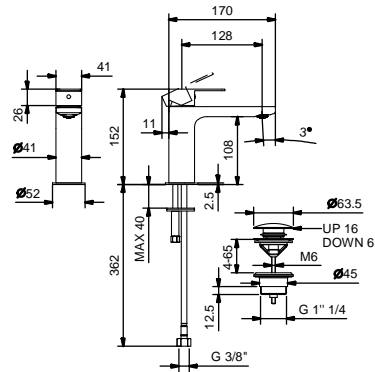

Chrome	61 02 V604F
Matt Black	61 13 V604F
Matt Gun Metal PVD	61 P5 V604F
Matt British Gold PVD	61 P6 V604F
Deep Black PVD	61 S1 V604F

V606WF
lead $\emptyset$ free

Single-hole high washbasin mixer

- spout projection 17 cm
- handle
- flow restrictor 5 l/min at 3 bar
- flexible supply lines
- WITHOUT WASTE