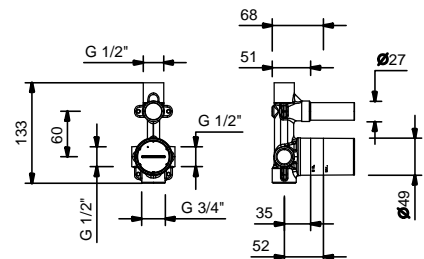

M822A

Built-in piece

44 00 M822A