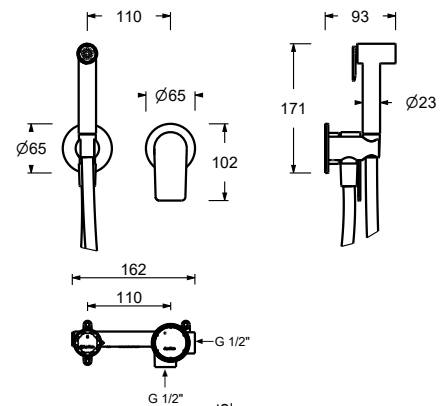

V657B

External piece

Chrome	61 02 V657B
Matt Black	61 13 V657B
Matt Gun Metal PVD	61 P5 V657B
Matt British Gold PVD	61 P6 V657B
Deep Black PVD	61 S1 V657B