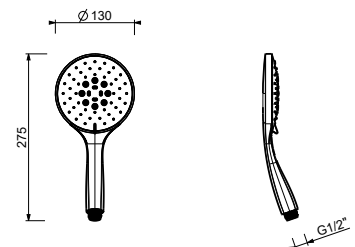

Chrome	90 02 8929
Matt Black	90 13 8929
Matt Gun Metal PVD	90 P5 8929
Matt British Gold PVD	90 P6 8929