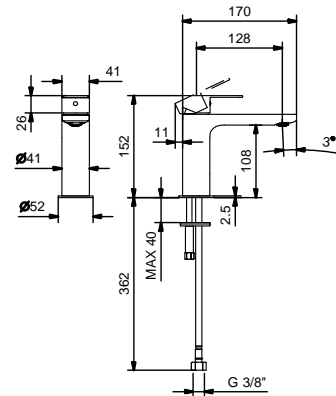

**V657B+M111A**

**Hydrobrush**

**W291**

**V604WF**  
lead $\emptyset$ free

**Single-hole washbasin mixer**

- spout projection 13 cm
- handle
- flow restrictor 5 l/min at 3 bar
- flexible supply lines
- WITHOUT WASTE