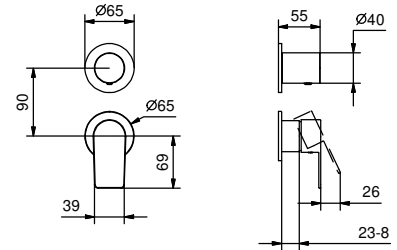

Built-in shower mixer

- handles
- **3-way** diverter with turning knob
- 1/2" inlets
- for vertical installation only
- soundproof

V689B

External piece

Chrome	61 02 V689B
Matt Black	61 13 V689B
Matt Gun Metal PVD	61 P5 V689B
Matt British Gold PVD	61 P6 V689B
Deep Black PVD	61 S1 V689B