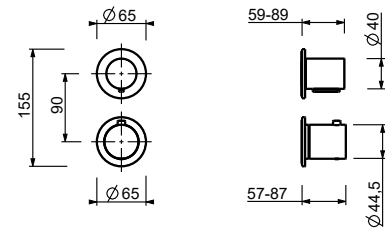

G423B

External piece

Chrome	87 02 G423B
Matt Black	87 13 G423B
Matt Gun Metal PVD	87 P5 G423B
Matt British Gold PVD	87 P6 G423B
Deep Black PVD	87 S1 G423B