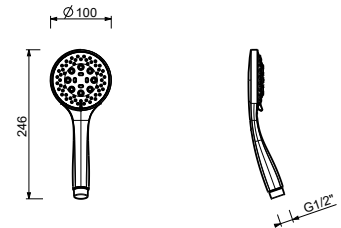

8783

Handshower

- FIT
- base material: brass
- flow restrictor 9 l/min
- anti-lime scale system
- check valve

Chrome	90 02 8783
Matt Black	90 13 8783
Matt Gun Metal PVD	90 P5 8783
Matt British Gold PVD	90 P6 8783
Deep Black PVD	90 S1 8783

Z348

Handshower

- DISCO
- base material: ABS
- Ø 10 cm
- 3 jets: rain, tonic jet, massage
- flow restrictor 12 l/min
- anti-lime scale system
- check valve

Chrome	90 02 Z348
Matt Black	90 13 Z348
Matt Gun Metal PVD	90 P5 Z348
Matt British Gold PVD	90 P6 Z348

Z674

Handshower

- DISCO
- base material: ABS
- Ø 11 cm
- 3 jets: rain, tonic jet, massage
- flow restrictor 12 l/min
- anti-lime scale system
- check valve