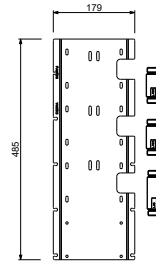

**EXAMPLE OF COMBINATION - 1 OUTLET**

**EXAMPLE OF COMBINATION - 2 OUTLETS**

91 00 W275

**W276**

**OPTIONAL - Easy Fix System**

plate and connections:

- for an easy both horizontal and vertical installation of the thermostatic mixers:
- to install art- H500A / D491A - **3 outlets**