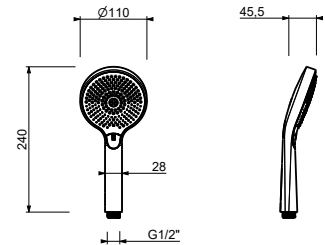

Chrome	90 02 Z674
Matt Black	90 13 Z674
Matt Gun Metal PVD	90 P5 Z674
Matt British Gold PVD	90 P6 Z674

8929

Handshower

- DISCO
- base material: ABS
- Ø 13 cm
- 3 jets: rain, tonic jet, massage
- flow restrictor 12 l/min
- anti-lime scale system
- check valve