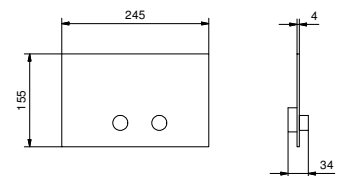

Flush actuator plate GEBERIT

- base material: stainless steel
- projecting push-button controls
- with round controls
- without visible fixing system

N.B. complete finishing list in the section miscellaneous articles at the end of the pricelist
N.B. compatible ONLY WITH Geberit Sigma 8/Sigma 12