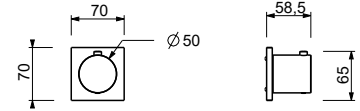

3/4" built-in thermostatic shower mixer

- handle
- 1/2" inlets
- soundproof
- without stop valve **to be ordered separately**

N.B. The mixer must always be purchased with a 3/4" or 1/2" shut-off valve

H500B

External piece

Chrome	87 02 H500B
Matt Black	87 13 H500B
Matt Gun Metal PVD	87 P5 H500B
Matt British Gold PVD	87 P6 H500B
Deep Black PVD	87 S1 H500B