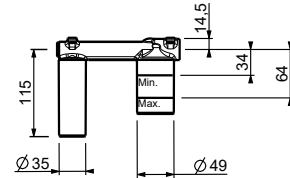

lead  free

**Wall-mount washbasin mixer**

- spout projection 15 cm
- handle
- flow restrictor 5 l/min at 3 bar
- 1/2" inlets
- WITHOUT WASTE

**V609B**

**External piece**

Chrome	61 02 V609B
Matt Black	61 13 V609B
Matt Gun Metal PVD	61 P5 V609B
Matt British Gold PVD	61 P6 V609B
Deep Black PVD	61 S1 V609B