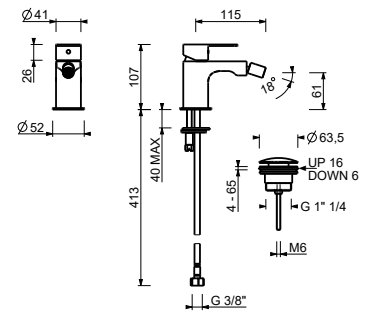

V608F

Single-hole bidet mixer

- spout projection 13 cm
- handle
- flow restrictor 5 l/min at 3 bar
- articulated aerator
- flexible supply lines
- WITH pop-up WASTE