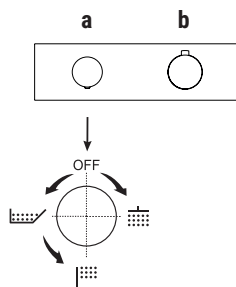

The built-in 3/4" thermostatic shower mixer is available:

- art. **G572B+D372A** - 2 outlets

- art. **G573B+D373A** - 3 outlets

EXAMPLE:

art. G573B+D373A

a) shut-off rotating diverter - By rotating the diverter knob from centre to right clockwise, one opens the first outlet, shuts off at the centre and rotating left opens the second and third outlets in a sequence.

b) temperature control.