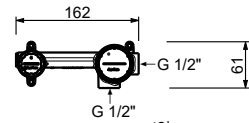

lead  free

**Wall-mount washbasin mixer**

- spout projection 15 cm
- handle
- flow restrictor 5 l/min at 3 bar
- 1/2" inlets
- WITHOUT WASTE

**V609B**

**External piece**

Chrome	61 02 V609B
Matt Black	61 13 V609B
Matt Gun Metal PVD	61 P5 V609B
Matt British Gold PVD	61 P6 V609B
Deep Black PVD	61 S1 V609B