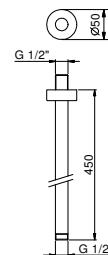

**OPTIONAL: Built-in part for plasterboard**

**W046** 91 00 W046

9237

**Shower arm**

- 45 cm long
- round backplate
- ceiling-mount
- 1/2" inlet

Chrome	86 02 9237
Matt Black	86 13 9237
Matt Gun Metal PVD	86 P5 9237
Matt British Gold PVD	86 P6 9237
Deep Black PVD	86 S1 9237

**OPTIONAL: Built-in part for plasterboard**

<b>W046</b>	91 00 W046
-------------	------------

8093

**Shower set**

- Round escutcheon Ø 65 mm thickness 4
- FIT handshower
- water plug with showerholder
- 150 cm PVC flexible
- 1/2" inlet