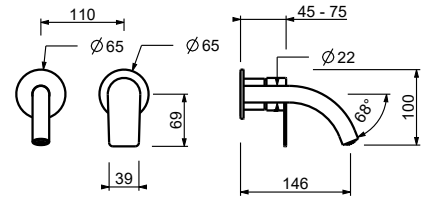

lead  free

**Wall-mount washbasin mixer**

- spout projection 15 cm
- handle
- flow restrictor 5 l/min at 3 bar
- 1/2" inlets
- WITHOUT WASTE

**V609B**

**External piece**

Chrome	61 02 V609B
Matt Black	61 13 V609B
Matt Gun Metal PVD	61 P5 V609B
Matt British Gold PVD	61 P6 V609B
Deep Black PVD	61 S1 V609B