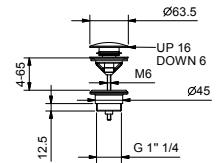

8434

Waste

- 1" 1/4
- pushing plug
- for washbasin without overflow
- for washbasin with overflow
- universal

N.B. complete finishing list in the section miscellaneous articles at the end of the pricelist

Chrome	91 02 8434
Matt Black	91 13 8434
Matt Gun Metal PVD	91 P5 8434
Matt British Gold PVD	91 P6 8434
Deep Black PVD	91 S1 8434

8435

Waste

- 1" 1/4
- for washbasin without overflow
- for washbasin with overflow
- unrestricted outlet
- universal

N.B. complete finishing list in the section miscellaneous articles at the end of the pricelist