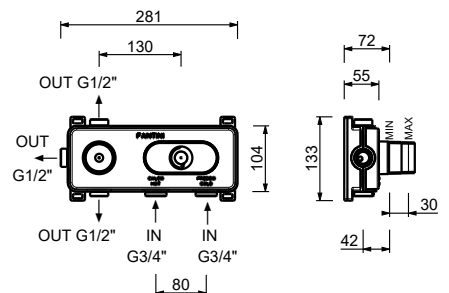

D373A

Built-in piece

19 00 D373A