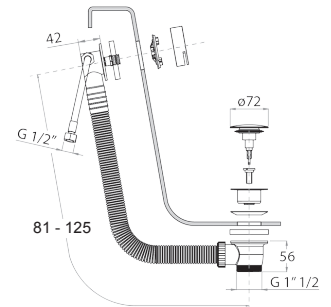

Chrome	91 02 W002
Matt Black	91 13 W002
Matt Gun Metal PVD	91 P5 W002
Matt British Gold PVD	91 P6 W002
Deep Black PVD	91 S1 W002