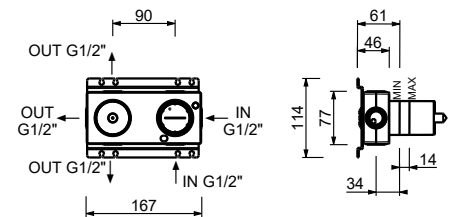

**M687A**

**Built-in piece**

44 00 M687A

**V629**

**Showerrail with external mixer**

- handles
  - **2-way** shut-off diverter with turning knob
  - 150 cm PVC flexible
  - handshower
  - shower head Ø 25 cm
  - 1/2" inlets
  - adjustable slider
- N.B. FIT hand shower and Ø 20 cm showerhead in P9 and S1 versions