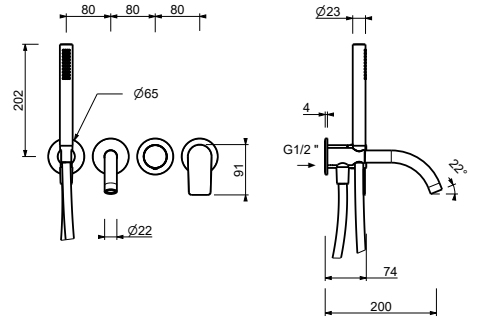

Built-in bathtub mixer

- spout projection 20 cm
- handle
- **2-way** diverter with turning knob
- FIT handshower
- water plug with showerholder
- 150 cm PVC flexible
- 1/2" inlets

V921B

External piece

Chrome	61 02 V921B
Matt Black	61 13 V921B
Matt Gun Metal PVD	61 P5 V921B
Matt British Gold PVD	61 P6 V921B
Deep Black PVD	61 S1 V921B

D220A

Built-in piece

44 00 D220A