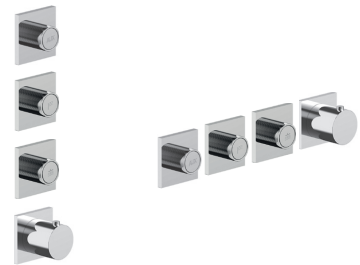

EXAMPLE OF COMBINATION - 3 OUTLETS