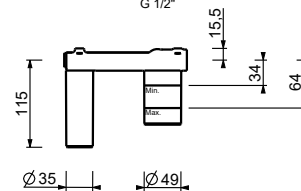

M111A

Built-in piece

44 00 M111A