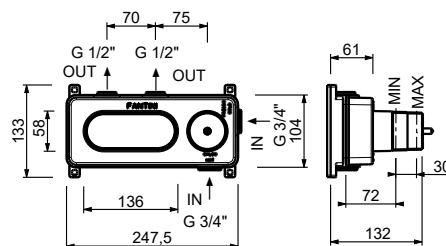

H572A

Built-in piece

44 00 H572A