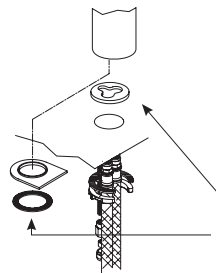

Technical information

MYO is supplied as standard with HANDLES.

All washbasin and bidet mixers are fitted with 5 l/min **flow restrictors**.

BASINS HOLE SIZE:

- Washbasin and bidet mixers:

the box includes a cover plate to be placed at the bottom of the mixer as cover for the hole.

If the hole diameter is within MIN 29 mm - MAX 30 mm: **THERE IS NO NEED FOR THE COVER PLATE.**

If the hole diameter is within MIN 30,1 mm - MAX 35 mm: **THE COVER PLATE IS NEEDED.**

Mixers - ON/OFF buttons

3/4" shower thermostatic mixers with ON/OFF buttons and flow regulation are available with "single" plate, where thermostatic and buttons are integrated (art. H572B+H572A), or with thermostatic mixer and shut-off valves (with rosettes) orderable separately (art. H500B+H500A or art. H590B/H591B/H592B+H590A).

EXAMPLE:

art. H572B+H572A or art. H500B+H500A / H590B+H590A / H591B+H590A

a) temperature control.

b) control for: - ON/OFF function by pressing the button
- flow adjustment function by rotating the ring