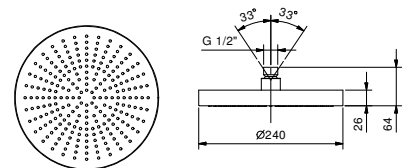

8083

Rain showerhead

- Ø 24 cm
- base material: stainless steel
- flow restrictor 12 l/min at 3 bar
- anti-lime scale system
- 1/2" inlet
- check valve

NOTE: conditions necessary for the correct functioning: Min. Flow Rate: 10 l/min