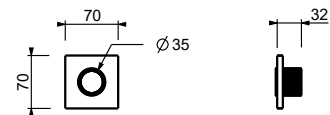

H592B

External piece

Chrome	87 02 H592B
Matt Gun Metal PVD	87 P5 H592B
Matt British Gold PVD	87 P6 H592B
Deep Black PVD	87 S1 H592B