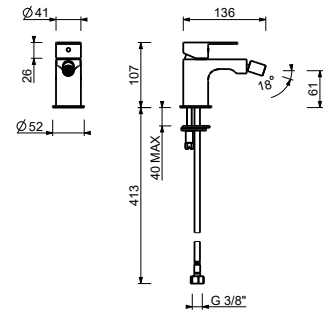

V608WF

Single-hole bidet mixer

- spout projection 13 cm
- handle
- flow restrictor 5 l/min at 3 bar
- articulated aerator
- flexible supply lines
- WITHOUT WASTE