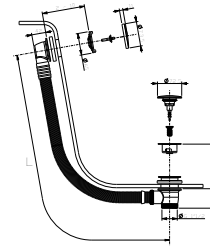

Chrome	91 02 W001
Matt Black	91 13 W001
Matt Gun Metal PVD	91 P5 W001
Matt British Gold PVD	91 P6 W001
Deep Black PVD	91 S1 W001