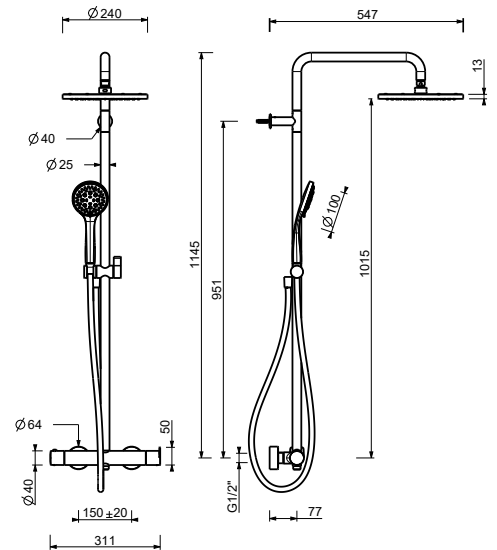

**M687A**

**Built-in piece**

44 00 M687A

**V629**

**Showerrail with external mixer**

- handles
  - **2-way** shut-off diverter with turning knob
  - 150 cm PVC flexible
  - handshower
  - shower head Ø 25 cm
  - 1/2" inlets
  - adjustable slider
- N.B. FIT hand shower and Ø 20 cm showerhead in P9 and S1 versions