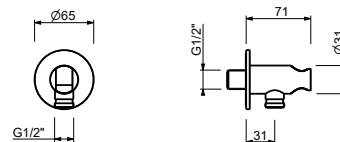

9323

Water plug

- round backplate
- base material: brass
- fixed handshower holder
- connection for flexible with conical nut

Chrome	91 02 9323
Matt Black	91 13 9323
Matt Gun Metal PVD	91 P5 9323
Matt British Gold PVD	91 P6 9323
Deep Black PVD	91 S1 9323

7034