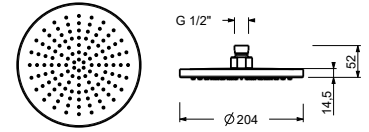

8136

Rain showerhead

- Ø 20 cm
- base material: brass
- flow restrictor 12 l/min at 3 bar
- anti-lime scale system
- 1/2" inlet
- check valve

NOTE: conditions necessary for the correct functioning: Min. Flow Rate: 10 l/min