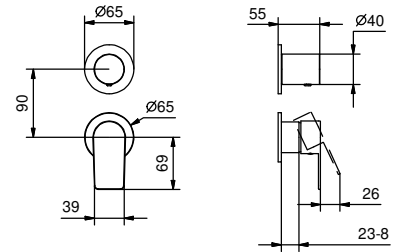

Built-in shower mixer

- handles
- **2-way** diverter with turning knob
- 1/2" inlets
- soundproof
- for vertical installation only

V681B

External piece

Chrome	61 02 V681B
Matt Black	61 13 V681B
Matt Gun Metal PVD	61 P5 V681B
Matt British Gold PVD	61 P6 V681B
Deep Black PVD	61 S1 V681B