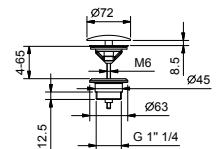

Chrome	91 02 8435
Matt Black	91 13 8435
Matt Gun Metal PVD	91 P5 8435
Matt British Gold PVD	91 P6 8435
Deep Black PVD	91 S1 8435

8364

Pair of filters

- with shutoff
- fully inspectable filter
- 1/2" inlet

N.B. complete finishing list in the section miscellaneous articles at the end of the pricelist