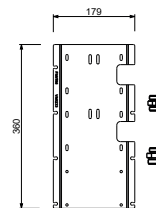

W269

OPTIONAL - Easy Fix System

1. plate and connections:
2. for an easy both horizontal and vertical installation of the thermostatic mixers:
   - to install art- H500A / H590A - **1 outlet**
   - to install art- H500A / H590A - **2 outlets**