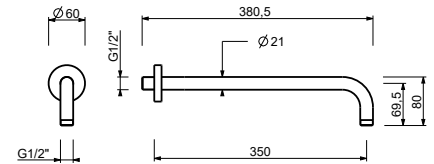

**OPTIONAL: Built-in part for plasterboard**

**W046** 91 00 W046

8137

**Shower arm**

- 35 cm long
- round backplate
- wall-mount
- 1/2" inlet

Chrome	86 02 8137
Matt Black	86 13 8137
Matt Gun Metal PVD	86 P5 8137
Matt British Gold PVD	86 P6 8137
Deep Black PVD	86 S1 8137