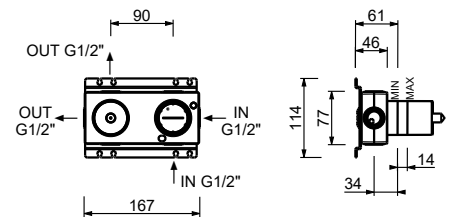

M685A

Built-in piece

44 00 M685A