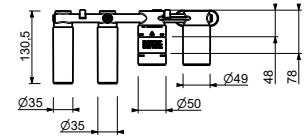

Built-in bathtub mixer

- spout projection 20 cm
- handle
- **2-way** diverter with turning knob
- FIT handshower
- water plug with showerholder
- 150 cm PVC flexible
- 1/2" inlets

V921B

External piece

Chrome	61 02 V921B
Matt Black	61 13 V921B
Matt Gun Metal PVD	61 P5 V921B
Matt British Gold PVD	61 P6 V921B
Deep Black PVD	61 S1 V921B

D220A

Built-in piece

44 00 D220A