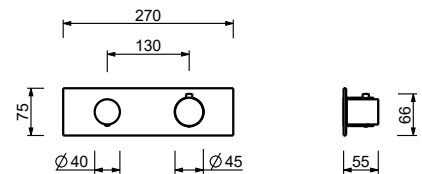

G573B

External piece

Chrome	87 02 G573B
Matt Black	87 13 G573B
Matt Gun Metal PVD	87 P5 G573B
Matt British Gold PVD	87 P6 G573B
Deep Black PVD	87 S1 G573B