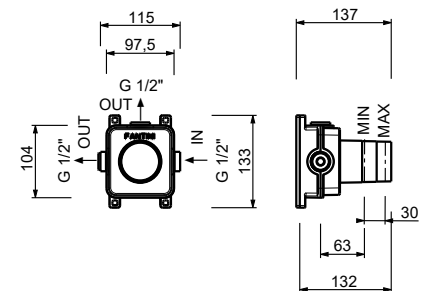

Built-in piece

44 00 H590A