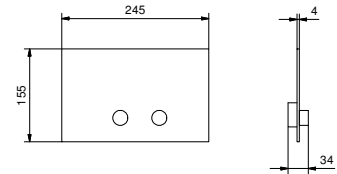

Brilliant Stainless Steel	91 38 W216
Matt Black	91 13 W216
Matt Gun Metal PVD	91 P5 W216
Matt British Gold PVD	91 P6 W216
Deep Black PVD	91 S1 W216