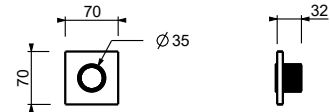

Stop valve

- ON/OFF button with flow rate adjustment **Screen-printing on handshower**
- soundproof
- for horizontal and vertical installation
- 1/2" inlets

H591B

External piece

Chrome	87 02 H591B
Matt Gun Metal PVD	87 P5 H591B
Matt British Gold PVD	87 P6 H591B
Deep Black PVD	87 S1 H591B