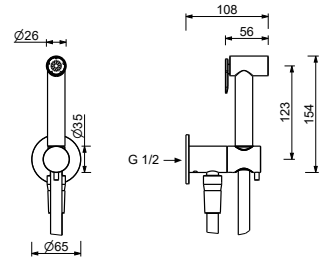

W291

Hydrobrush

- for WC cleaning
- water plug with showerholder
- stop valve
- round backplate
- 120 cm brass flexible hose

N.B. complete finishing list in the section miscellaneous articles at the end of the pricelist

Chrome	91 02 W291
Matt Black	91 13 W291
Matt Gun Metal PVD	91 P5 W291
Matt British Gold PVD	91 P6 W291
Deep Black PVD	91 S1 W291