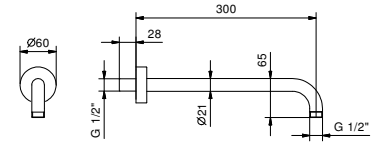

8027

Shower arm

- 30 cm long
- round backplate
- wall-mount
- 1/2" inlet

Chrome	86 02 8027
Matt Black	86 13 8027
Matt Gun Metal PVD	86 P5 8027
Matt British Gold PVD	86 P6 8027
Deep Black PVD	86 S1 8027

OPTIONAL: Built-in part for plasterboard

W046 91 00 W046

8137

Shower arm

- 35 cm long
- round backplate
- wall-mount
- 1/2" inlet

Chrome	86 02 8137
Matt Black	86 13 8137
Matt Gun Metal PVD	86 P5 8137
Matt British Gold PVD	86 P6 8137
Deep Black PVD	86 S1 8137