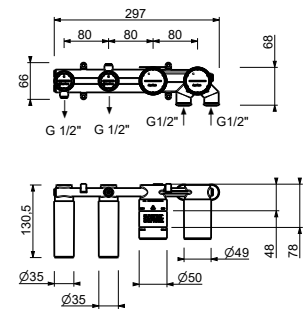

D220A

Built-in piece

44 00 D220A