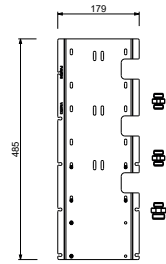

**EXAMPLE OF COMBINATION - 1 OUTLET**

**EXAMPLE OF COMBINATION - 2 OUTLETS**

**W270**

**OPTIONAL - Easy Fix System**

- plate and connections:
- for an easy both horizontal and vertical installation of the thermostatic mixers:
  - to install art- H500A / H590A - **3 outlets**