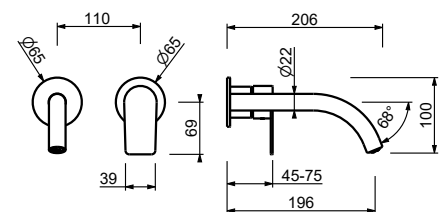

V611B

Parte externa

Cromo	61 02 V611B
Negro Opaco	61 13 V611B
Matt Gun Metal PVD	61 P5 V611B
Matt British Gold PVD	61 P6 V611B
Deep Black PVD	61 S1 V611B