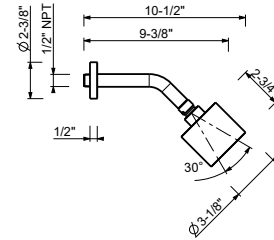

Chrome	86 02 8084UC
--------	--------------

**8147U**

**Wall-mount adjustable showerhead**

- 1/2" NPT male connection
- Anti-limescale membrane
- Round escutcheon
- Water flow restricted to 2.0 gpm

**Compatible with all Fantini wall and ceiling mount shower arms**