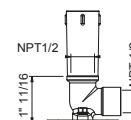

9237U

18" Ceiling-mount shower arm

- Round escutcheon
- 1/2" NPT male connection

Chrome	86 02 9237U
Matte Black	86 13 9237U
Matte Gun Metal PVD	86 P5 9237U
Matte British Gold PVD	86 P6 9237U
Matte Copper PVD	86 P9 9237U
Deep Black PVD	86 S1 9237U

OPTIONAL: Built-in part

W046U	91 00 W046U