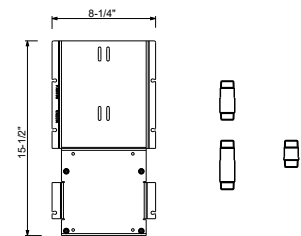

W213U

OPTIONAL - Easy Fix System

- Includes backplate and connections
- Suitable for vertical and horizontal installation
- **1 outlet:** D400AU + D391AU
- **2 outlets:** D400AU + (2) D391AU