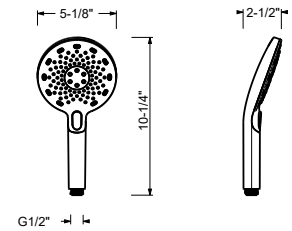

Chrome	90 02 8929U
Matte Black	90 13 8929U
Matte Gun Metal PVD	90 P5 8929U
Matte British Gold PVD	90 P6 8929U

9323U

Wall-mount handshower holder with water outlet - Round escutcheon

- Round escutcheon
- Solid brass construction
- 1/2" NPT male connection