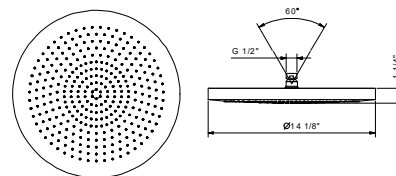

8084UC

14 1/8" Round showerhead - Restricted to 1.8 gpm

- Solid stainless steel construction
- Anti-limescale membrane
- Water flow restricted to 1.8 gpm

Compatible with all Fantini wall and ceiling mount shower arms

Chrome	86 02 8084UC