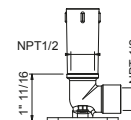

OPTIONAL: Built-in part

W046U	91 00 W046U