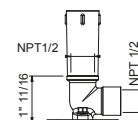

OPTIONAL: Built-in part

W046U	91 00 W046U