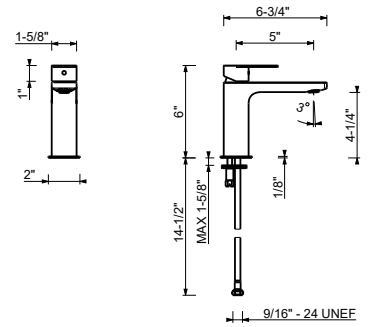

V604WU

Single-hole washbasin mixer

- 5" spout projection
- Water flow restricted to 1.2 gpm
- Flexible supply lines included

Drain not included, please select W095U or W097U in the Miscellaneous Articles section.

Chrome	61 02 V604WU
Matte Black	61 13 V604WU
Matte Gun Metal PVD	61 P5 V604WU
Matte British Gold PVD	61 P6 V604WU
Matte Copper PVD	61 P9 V604WU
Deep Black PVD	61 S1 V604WU