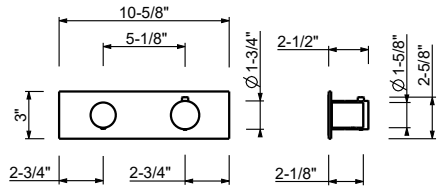

G572BU

Trim

Chrome	87 02 G572BU
Matte Black	87 13 G572BU
Matte Gun Metal PVD	87 P5 G572BU
Matte British Gold PVD	87 P6 G572BU
Matte Copper PVD	87 P9 G572BU
Deep Black PVD	87 S1 G572BU