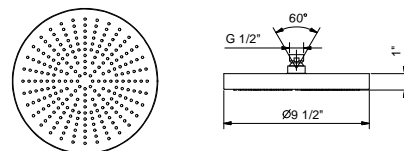

Chrome	86 02 8083U
Matte Black	86 13 8083U
Matte Gun Metal PVD	86 P5 8083U
Matte British Gold PVD	86 P6 8083U
Matte Copper PVD	86 P9 8083U
Deep Black PVD	86 S1 8083U

8083UC

9 1/2" Round showerhead - Restricted to 1.8 gpm

- Solid stainless steel construction
- Anti-limescale membrane
- Water flow restricted to 1.8 gpm

Compatible with all Fantini wall and ceiling mount shower arms