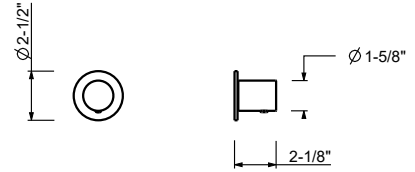

3/4" Volume control

- For remote installation
- Round backplate
- 3/4" NPT inlet and outlet
- Sound insulation foam back
- 15.3 gpm @ 60 psi

To be used with thermostatic mixer G500BU+D400AU

G591BU

Trim

Chrome	87 02 G591BU
Matte Black	87 13 G591BU
Matte Gun Metal PVD	87 P5 G591BU
Matte British Gold PVD	87 P6 G591BU
Matte Copper PVD	87 P9 G591BU
Deep Black PVD	87 S1 G591BU