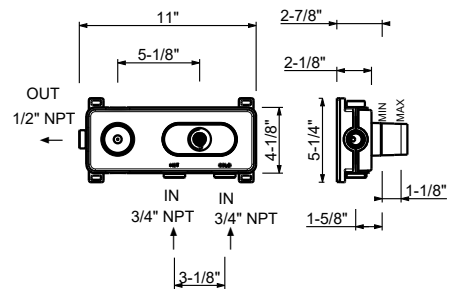

D331AU

Rough

19 00 D331AU