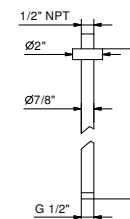

9237U

18" Ceiling-mount shower arm

- Round escutcheon
- 1/2" NPT male connection

Chrome	86 02 9237U
Matte Black	86 13 9237U
Matte Gun Metal PVD	86 P5 9237U
Matte British Gold PVD	86 P6 9237U
Matte Copper PVD	86 P9 9237U
Deep Black PVD	86 S1 9237U

OPTIONAL: Built-in part

W046U	91 00 W046U