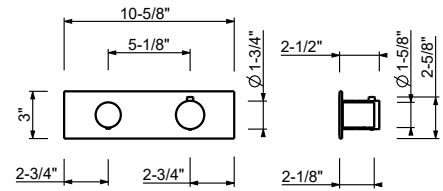

3/4" Thermostatic mixer with integrated volume control

- Temperature control with safety override button at 100° F
- 3/4" NPT inlets, 1/2" outlet on rough
- Flow rate: 15.3 gpm @ 60 psi
- Anti-scald mechanism
- Watertight casing for added safety
- Accessible shut-off valves and filters
- For horizontal installation

G572BU

Trim

Chrome	87 02 G572BU
Matte Black	87 13 G572BU
Matte Gun Metal PVD	87 P5 G572BU
Matte British Gold PVD	87 P6 G572BU
Matte Copper PVD	87 P9 G572BU
Deep Black PVD	87 S1 G572BU