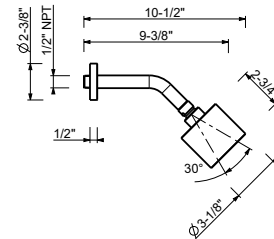

Chrome	86 02 8147UC
Matte Black	86 13 8147UC
Matte Gun Metal PVD	86 P5 8147UC
Matte British Gold PVD	86 P6 8147UC
Matte Copper PVD	86 P9 8147UC
Deep Black PVD	86 S1 8147UC

8027U

11 3/4" Wall-mount shower arm

- Round escutcheon
- Curved angle
- 1/2" NPT male connection

Chrome	86 02 8027U
Matte Black	86 13 8027U
Matte Gun Metal PVD	86 P5 8027U
Matte British Gold PVD	86 P6 8027U
Matte Copper PVD	86 P9 8027U
Deep Black PVD	86 S1 8027U