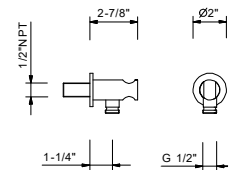

Chrome	91 02 9323U
Matte Black	91 13 9323U
Matte Gun Metal PVD	91 P5 9323U
Matte British Gold PVD	91 P6 9323U
Matte Copper PVD	91 P9 9323U
Deep Black PVD	91 S1 9323U