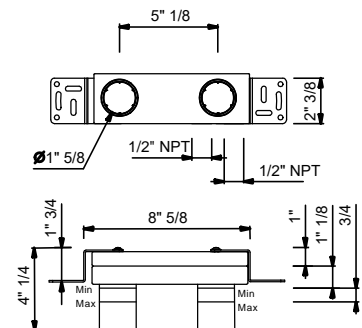

M011AU

Rough

44 00 M011AU