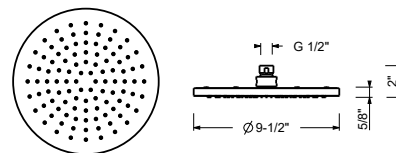

Chrome	86 02 8142UC
Matte Black	86 13 8142UC
Matte Gun Metal PVD	86 P5 8142UC
Matte British Gold PVD	86 P6 8142UC

8083U

9 1/2" Round showerhead

- Solid stainless steel construction
- Anti-limescale membrane
- Water flow restricted to 2.0 gpm

Compatible with all Fantini wall and ceiling mount shower arms