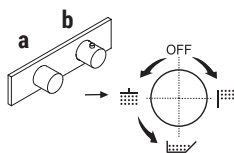

Technical information

All MYO articles are supplied WITH HANDLES.

Washbasin and bidet mixers are **restricted to 1.2 gpm.**

HOLE SIZE GUIDELINES:

- Washbasin and bidet mixers

The base ring can be used to install the fixtures on holes with a diameter of 1 3/8\".

The 3/4" thermostatic shower mixer is available with integrated volume controls in these versions:

- with one volume control (1 outlet) G572BU + D331AU
- with 2-way diverter (2 outlets) G572BU + D372AU
- with 3-way diverter (3 outlets) G572BU + D373AU

Diverterers **include volume control** and **do not allow to share functions.**

OPERATION EXAMPLE:

G572BU + D373AU

- a) **rotating diverter with volume control:** from the OFF position, the first function is activated by rotating the knob clockwise, volume increases progressively. The second and third are activated in sequence turning the handle counterclockwise.
- b) **temperature control** with safety override button at 100° F.

Base materials:

BRASS

Finish:

- 02 Chrome
- 13 Matte Black (RAL 9005)
- P5 Matte Gun Metal PVD
- P6 Matte British Gold PVD
- P9 Matte Copper PVD
- S1 Deep Black PVD

* For spare parts, accessories, miscellaneous items and extensions please refer to specific pricelist sections