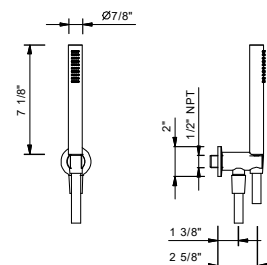

9237U

18" Ceiling-mount shower arm

- Round escutcheon
- 1/2" NPT male connection

Chrome	86 02 9237U
Matte Black	86 13 9237U
Matte Gun Metal PVD	86 P5 9237U
Matte British Gold PVD	86 P6 9237U
Matte Copper PVD	86 P9 9237U
Deep Black PVD	86 S1 9237U

OPTIONAL: Built-in part

W046U	91 00 W046U

8093U

Wall-mount handshower set

- FIT handshower with anti-siphon check valve
- Anti-limescale membrane
- 58" vinyl hose
- Water outlet with holder
- Round escutcheon
- 1/2" NPT male connection
- Water flow restricted to 1.8 gpm

Chrome	86 02 8093U
Matte Black	86 13 8093U
Matte Gun Metal PVD	86 P5 8093U
Matte British Gold PVD	86 P6 8093U
Matte Copper PVD	86 P9 8093U
Deep Black PVD	86 S1 8093U

8783U

FIT handshower

- Cylindrical
- Anti-siphon valve
- Anti-limescale membrane
- Water flow restricted to 1.8 gpm

Chrome	90 02 8783U
Matte Black	90 13 8783U
Matte Gun Metal PVD	90 P5 8783U
Matte British Gold PVD	90 P6 8783U
Matte Copper PVD	90 P9 8783U
Deep Black PVD	90 S1 8783U