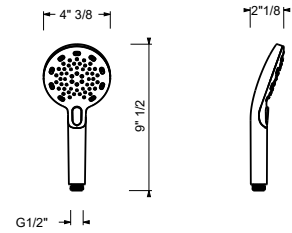

Z348U

Handshower

- 3 jets: rain, tonic jet, massage
- Anti-limescale membrane
- Anti-siphon valve
- Water flow restricted to 1.8 gpm

Chrome	90 02 Z348U
Matte Black	90 13 Z348U
Matte Gun Metal PVD	90 P5 Z348U
Matte British Gold PVD	90 P6 Z348U

8929U

DISCO 5 1/8" handshower

- 3 functions: rain, mist blow, massage
- Anti-limescale membrane
- Anti-siphon valve
- Water flow restricted to 2.5 gpm