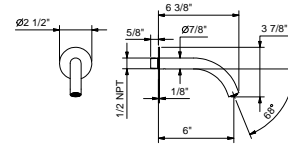

8497U

Wall-mount washbasin spout

- 6" spout projection
- Water flow restricted to 1.2 gpm
- 1/2" NPT male connection

Chrome	65 02 8497U
Matte Black	65 13 8497U
Matte Gun Metal PVD	65 P5 8497U
Matte British Gold PVD	65 P6 8497U
Matte Copper PVD	65 P9 8497U
Deep Black PVD	65 S1 8497U