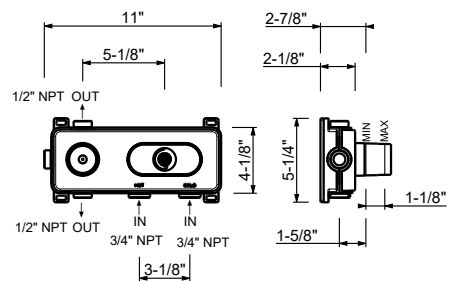

D372AU

Rough

19 00 D372AU