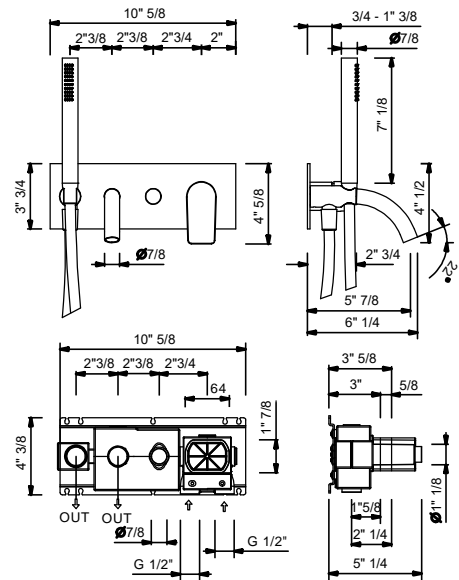

Built-in bathtub mixer

- 5 7/8" spout projection
- 2-way diverter with turning knob
- FIT handshower
- 58" vinyl hose
- 1/2" NPT inlets
- Water flow restricted to 1.8 gpm for handshower
- 5.9 gpm @ 60 psi

V620BU

Trim

Chrome	61 02 V620BU
Matte Black	61 13 V620BU
Matte Gun Metal PVD	61 P5 V620BU
Matte British Gold PVD	61 P6 V620BU
Matte Copper PVD	61 P9 V620BU
Deep Black PVD	61 S1 V620BU

D020AU

Rough

22 00 D020AU