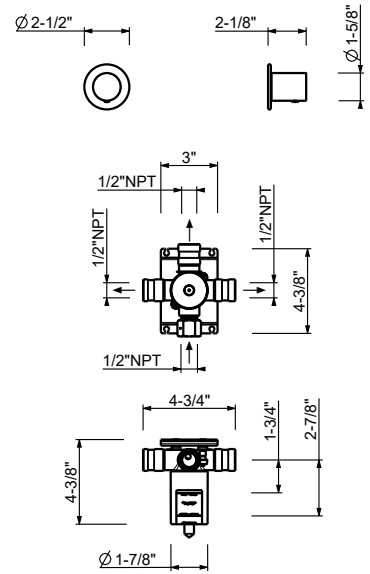

3-Way diverter with integrated volume control

- For remote installation
- 1/2" NPT inlets and outlets
- Accessible shut-off valves and filters
- Flow rate: 8.7 gpm @ 60 psi (primary outlet)
- Flow rate: 7.4 gpm @ 60 psi (secondary outlet)
- Flow rate: 7.4 gpm @ 60 psi (third outlet)

To be used with thermostatic mixer G500BU+D400AU

G576BU

Trim

Chrome	87 02 G576BU
Matte Black	87 13 G576BU
Matte Gun Metal PVD	87 P5 G576BU
Matte British Gold PVD	87 P6 G576BU
Matte Copper PVD	87 P9 G576BU
Deep Black PVD	87 S1 G576BU

D377AU

Rough

19 00 D377AU