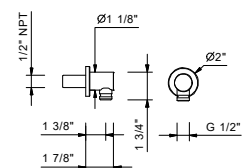

7034U

Wall-mount water outlet - Round escutcheon

- Round escutcheon
- Solid brass construction
- 1/2" NPT male connection

Chrome	91 02 7034U
Matte Black	91 13 7034U
Matte Gun Metal PVD	91 P5 7034U
Matte British Gold PVD	91 P6 7034U
Matte Copper PVD	91 P9 7034U
Deep Black PVD	91 S1 7034U