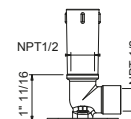

OPTIONAL: Built-in part

W046U	91 00 W046U