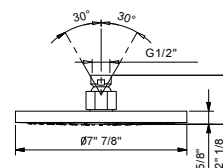

9230UC

8" Round showerhead - Restricted to 1.8 gpm

- Solid brass construction
- Anti-limescale membrane
- Water flow restricted to 1.8 gpm

Compatible with all Fantini wall and ceiling mount shower arms