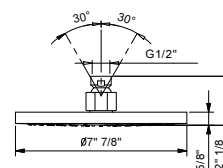

9230U

8" Round showerhead

- Solid brass construction
- Anti-limescale membrane
- Water flow restricted to 2.0 gpm

Compatible with all Fantini wall and ceiling mount shower arms