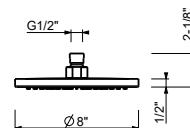

**D377AU**

**Rough**

19 00 D377AU

**8136U**

**8" Round showerhead**

- Solid brass construction
- Anti-limescale membrane
- Water flow restricted to 2.0 gpm

**Compatible with all Fantini wall and ceiling mount shower arms**