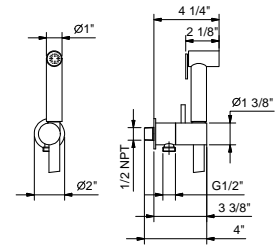

8486U

Double-function hydrobrush

- For toilet cleaning
- For personal care if used with a shower mixer
- Water plug with shower holder
- Stop valve
- Round backplate
- 47 1/4" Vinyl hose
- 1/2" NPT male connection
- 1.70 GPM @ 60 psi

Complete list of available finishes in the Miscellaneous Articles section.

Chrome	91 02 8486U
Matte Black	91 13 8486U
Matte Gun Metal PVD	91 P5 8486U
Matte British Gold PVD	91 P6 8486U
Matte Copper PVD	91 P9 8486U
Deep Black PVD	91 S1 8486U