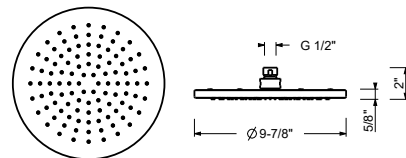

8146U

9 7/8" Round showerhead

- Solid stainless steel construction
- Anti-limescale membrane
- Water flow restricted to 2.0 gpm

Compatible with all Fantini wall and ceiling mount shower arms

Chrome	86 02 8146U
Matte Black	86 13 8146U
Matte Gun Metal PVD	86 P5 8146U
Matte British Gold PVD	86 P6 8146U
Matte Copper PVD	86 P9 8146U
Deep Black PVD	86 S1 8146U