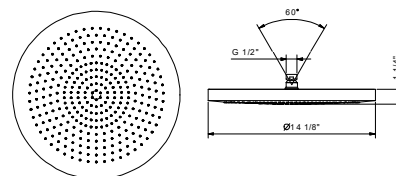

8084U

14 1/8" Round showerhead

- Solid stainless steel construction
- Anti-limescale membrane
- Water flow restricted to 2.0 gpm

Compatible with all Fantini wall and ceiling mount shower arms

Chrome	86 02 8084U