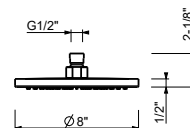

8136UC

8" Round showerhead - Restricted to 1.8 gpm

- Solid brass construction
- Anti-limescale membrane
- Water flow restricted to 1.8 gpm

Compatible with all Fantini wall and ceiling mount shower arms