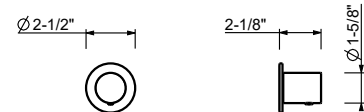

G576BU

Trim

Chrome	87 02 G576BU
Matte Black	87 13 G576BU
Matte Gun Metal PVD	87 P5 G576BU
Matte British Gold PVD	87 P6 G576BU
Matte Copper PVD	87 P9 G576BU
Deep Black PVD	87 S1 G576BU