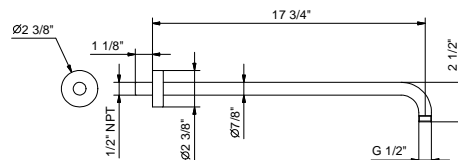

OPTIONAL: Built-in part

<b>W046U</b>	91 00 W046U
--------------	-------------

8028U

17 3/4" Wall-mount shower arm

- Round escutcheon
- Curved angle
- 1/2" NPT male connection

Chrome	86 02 8028U
Matte Black	86 13 8028U
Matte Gun Metal PVD	86 P5 8028U
Matte British Gold PVD	86 P6 8028U
Matte Copper PVD	86 P9 8028U
Deep Black PVD	86 S1 8028U