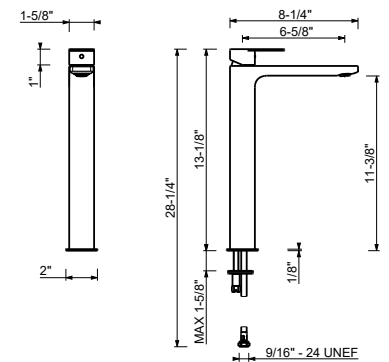

V606WU

Single-hole vessel mixer

- 6 5/8" spout projection
- Water flow restricted to 1.2 gpm
- Flexible supply lines included

Drain not included, please select W095U or W097U in the Miscellaneous Articles section.

Chrome	61 02 V606WU
Matte Black	61 13 V606WU
Matte Gun Metal PVD	61 P5 V606WU
Matte British Gold PVD	61 P6 V606WU
Matte Copper PVD	61 P9 V606WU
Deep Black PVD	61 S1 V606WU