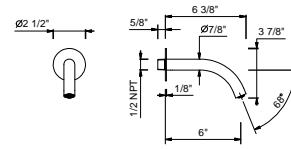

22 00 D020AU

**W010U**

**Wall-mount tub spout**

- 6" spout projection
- Max 6.5 GPM
- 1/2" NPT male connection

Chrome	65 02 W010U
Matte Black	65 13 W010U
Matte Gun Metal PVD	65 P5 W010U
Matte British Gold PVD	65 P6 W010U
Matte Copper PVD	65 P9 W010U
Deep Black PVD	65 S1 W010U