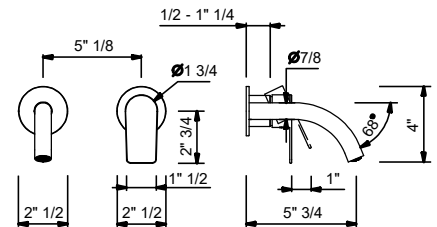

V609BU

Trim

Chrome	61 02 V609BU
Matte Black	61 13 V609BU
Matte Gun Metal PVD	61 P5 V609BU
Matte British Gold PVD	61 P6 V609BU
Matte Copper PVD	61 P9 V609BU
Deep Black PVD	61 S1 V609BU