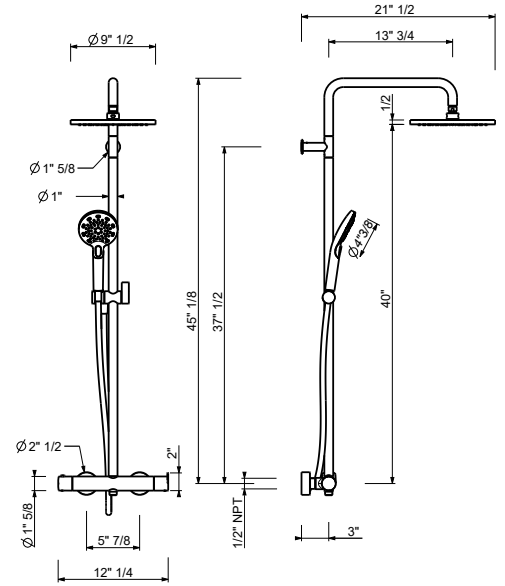

- 2-way diverter with turning knob
- Thermostatic mixer with safety override button at 100° F
- 1/2" inlets
- Adjustable handshower holder on slidebar
- 58" vinyl hose
- Triple function handshower
- FIT handshower supplied with the following finishes: P9, S1
- 9 1/2" round showerhead
- 8" showerhead supplied with the following finishes: P9, S1
- Showerhead restricted to 2.5 gpm
- Handshower restricted to 1.8 gpm