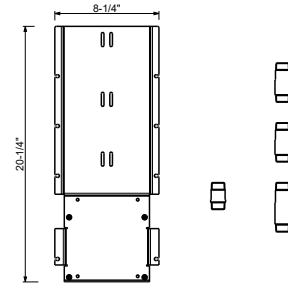

EXAMPLE OF CONFIGURATION - 1 OUTLET

EXAMPLE OF CONFIGURATION - 2 OUTLETS

91 00 W213U

**W214U**

**OPTIONAL - Easy Fix System**

- Includes backplate and connections
- Suitable for vertical and horizontal installation
- **3 outlets:** D400AU + (3) D391AU