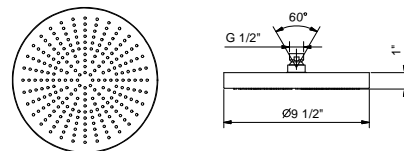

Chrome	86 02 8083UC
Matte Black	86 13 8083UC
Matte Gun Metal PVD	86 P5 8083UC
Matte British Gold PVD	86 P6 8083UC
Matte Copper PVD	86 P9 8083UC
Deep Black PVD	86 S1 8083UC