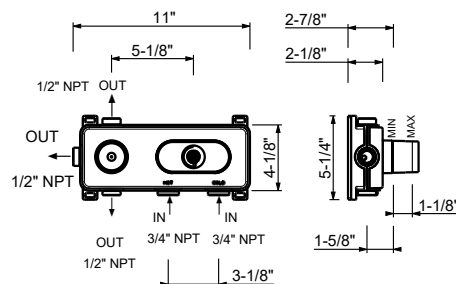

D373AU

Rough

19 00 D373AU