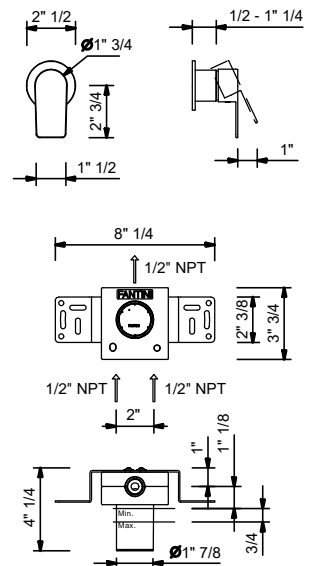

M063AU

Rough

44 00 M063AU