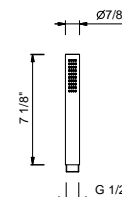

8783U

FIT handshower

- Cylindrical
- Anti-siphon valve
- Anti-limescale membrane
- Water flow restricted to 1.8 gpm

Chrome	90 02 8783U
Matte Black	90 13 8783U
Matte Gun Metal PVD	90 P5 8783U
Matte British Gold PVD	90 P6 8783U
Matte Copper PVD	90 P9 8783U
Deep Black PVD	90 S1 8783U