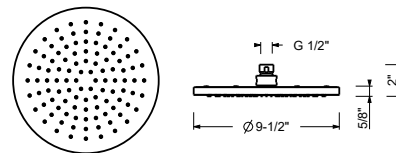

8142U

9 1/2" Round showerhead

- Base material: ABS
- Anti-limescale membrane
- Water flow restricted to 2.0 gpm

Compatible with all Fantini wall and ceiling mount shower arms

Chrome	86 02 8142U
Matte Black	86 13 8142U
Matte Gun Metal PVD	86 P5 8142U
Matte British Gold PVD	86 P6 8142U

8142UC

9 1/2" Round showerhead - Restricted to 1.8 gpm

- Base material: ABS
- Anti-limescale membrane
- Water flow restricted to 1.8 gpm

Compatible with all Fantini wall and ceiling mount shower arms