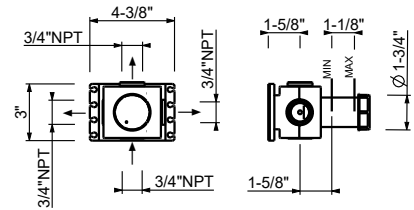

D391AU

Rough

19 00 D391AU