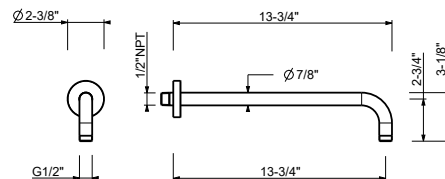

**OPTIONAL: Built-in part**

<b>W046U</b>	91 00 W046U
--------------	-------------

8137U

13 3/4" Wall-mount shower arm

- Round escutcheon
- Curved angle
- 1/2" NPT male connection

Chrome	86 02 8137U
Matte Black	86 13 8137U
Matte Gun Metal PVD	86 P5 8137U
Matte British Gold PVD	86 P6 8137U
Matte Copper PVD	86 P9 8137U
Deep Black PVD	86 S1 8137U