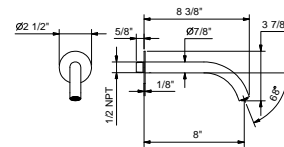

BIDET : traditional cartridge

**V608WU**

**Single-hole bidet mixer**

- 5 1/8" spout projection
- Water flow restricted to 1.2 gpm
- Adjustable nozzle
- Flexible supply lines included

**Drain not included, please select W095U or W097U in the Miscellaneous Articles section.**