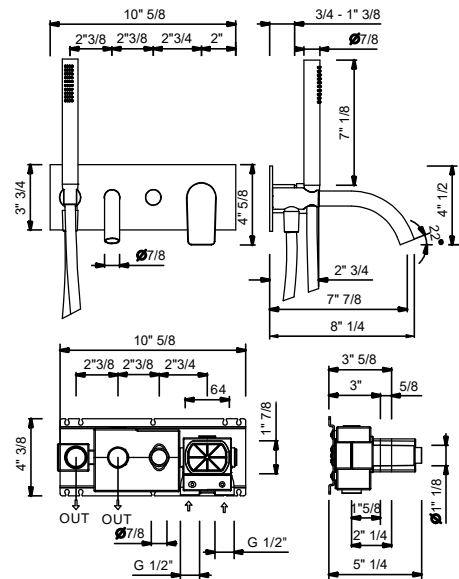

D020AU

Rough

22 00 D020AU