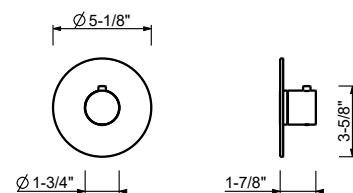

To be used with volume control(s) or diverter(s):

- volume control art. # G591BU+D391AU
- 2-way diverter art. # G576BU+D376AU
- 3-way diverter art. # G576BU+D377AU