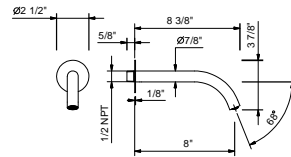

8499U

Wall-mount tub spout

- Max 6.5 GPM
- 8" spout projection
- 1/2" NPT male connection

Chrome	65 02 8499U
Matte Black	65 13 8499U
Matte Gun Metal PVD	65 P5 8499U
Matte British Gold PVD	65 P6 8499U
Matte Copper PVD	65 P9 8499U
Deep Black PVD	65 S1 8499U