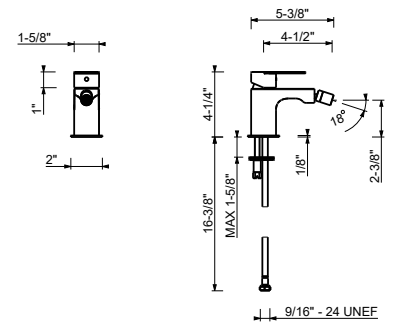

8497U

Wall-mount washbasin spout

- 6" spout projection
- Water flow restricted to 1.2 gpm
- 1/2" NPT male connection

Chrome	65 02 8497U
Matte Black	65 13 8497U
Matte Gun Metal PVD	65 P5 8497U
Matte British Gold PVD	65 P6 8497U
Matte Copper PVD	65 P9 8497U
Deep Black PVD	65 S1 8497U

8498U

Wall-mount washbasin spout

- 8" spout projection
- Water flow restricted to 1.2 gpm
- 1/2" NPT male connection

Chrome	65 02 8498U
Matte Black	65 13 8498U
Matte Gun Metal PVD	65 P5 8498U
Matte British Gold PVD	65 P6 8498U
Matte Copper PVD	65 P9 8498U
Deep Black PVD	65 S1 8498U

BIDET : traditional cartridge

V608WU

Single-hole bidet mixer

- 5 1/8" spout projection
- Water flow restricted to 1.2 gpm
- Adjustable nozzle
- Flexible supply lines included

Drain not included, please select W095U or W097U in the Miscellaneous Articles section.

Chrome	61 02 V608WU
Matte Black	61 13 V608WU
Matte Gun Metal PVD	61 P5 V608WU
Matte British Gold PVD	61 P6 V608WU
Matte Copper PVD	61 P9 V608WU
Deep Black PVD	61 S1 V608WU