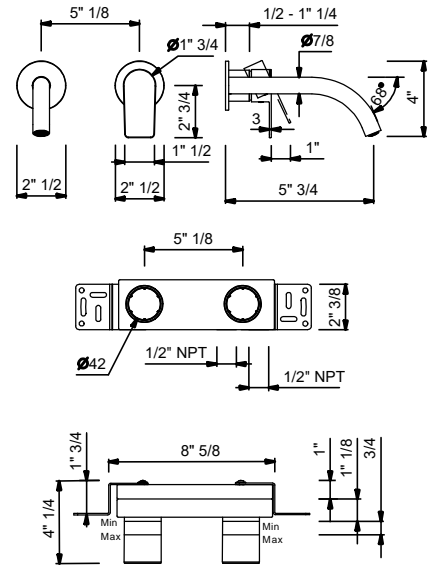

Wall-mount washbasin mixer

- 7 7/8" spout projection
- Water flow restricted to 1.2 gpm
- 1/2" NPT inlets

Drain not included, please select W095U or W097U in the Miscellaneous Articles section.

V611BU

Trim

Chrome	61 02 V611BU
Matte Black	61 13 V611BU
Matte Gun Metal PVD	61 P5 V611BU
Matte British Gold PVD	61 P6 V611BU
Matte Copper PVD	61 P9 V611BU
Deep Black PVD	61 S1 V611BU

M011AU

Rough

44 00 M011AU