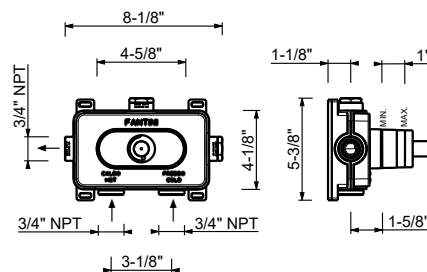

D400AU

Rough

19 00 D400AU