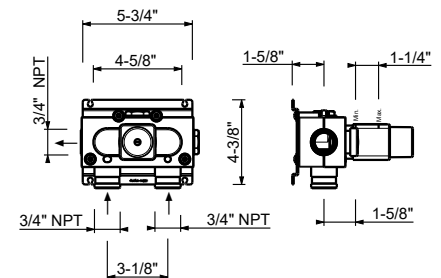

Rough

19 00 D300AU