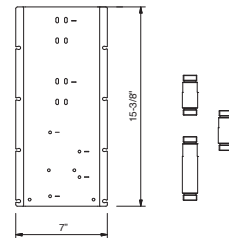

Chrome	87 02 G591BU
Matte Black	87 13 G591BU

D391AU

Rough

19 00 D391AU

W042U

OPTIONAL - Easy Fix System

- plate and connections:
- for vertical and horizontal installation:
 - to install art- D300AU/ D391AU - **1 outlet**
 - to install art- D300AU / D391AU - **2 outlets**