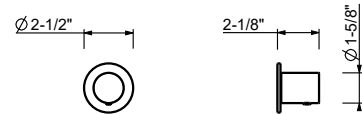

G576BU

Trim

- Chrome 87 02 G576BU
- Matte Black 87 13 G576BU