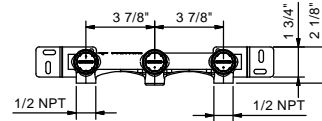

Wall-mount washbasin mixer

- 7 7/8" spout projection
- Without handles
- Water flow restricted to 1.2 GPM
- 90° ceramic cartridge
- 1/2" inlets
- Without drain

Note: Handles (2 PCS required) to be ordered separately, please refer to the "Handles" section.

Drain to be ordered separately: please select #9865U, #W095U or #W097U.