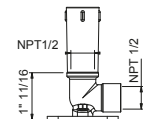

OPTIONAL: Built-in part for drywall

W046U 91 00 W046U