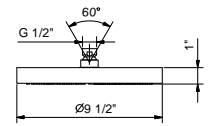

8083U

9 1/2" Round showerhead

- Solid stainless steel construction
- Anti-limescale membrane
- Water flow restricted to 2.5 GPM

Shower arm for wall installation: #8028U, #8027U, #9231U, #8011U
Shower arms for ceiling installation: #9236U, #9237U