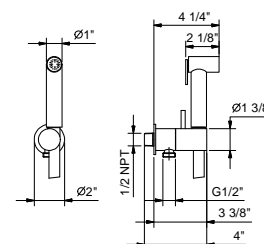

8486U

Double-function hydrobrush

- For toilet cleaning
- For personal care if used with a shower mixer
- Water plug with shower holder
- Stop valve
- Brass construction
- Round backplate
- 47 1/4" Vinyl hose
- 1/2" inlet
- 1.70 GPM @ 60 PSI

N.B. complete finishing list in the section miscellaneous articles at the end of the pricelist