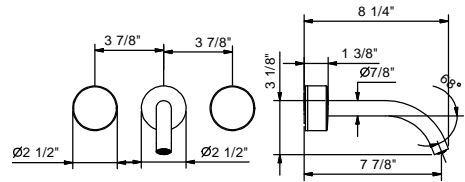

Wall-mount washbasin mixer

- 7 7/8" spout projection
- Without handles
- Water flow restricted to 1.2 GPM
- 90° ceramic cartridge
- 1/2" inlets
- Without drain

Note: Handles (2 PCS required) to be ordered separately, please refer to the "Handles" section.

Drain to be ordered separately: please select #9865U, #W095U or #W097U.

S213SBU

Trim

Chrome	65 02 S213SBU
Matte Black	65 13 S213SBU

R010AU

Rough

44 00 R010AU