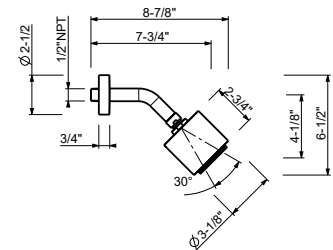

Shower arm for wall installation: #8028U

Chrome

86 02 8084UC

8135U

Wall-mount adjustable showerhead

- 1/2" NPT male connection
- Anti-limescale membrane
- Round escutcheon
- Water flow restricted to 2.2 GPM