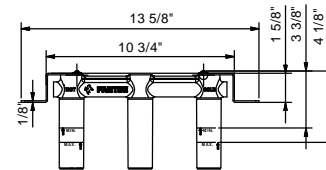

Wall-mount washbasin mixer

- 7 7/8" spout projection
- Without handles
- Water flow restricted to 1.2 GPM
- 90° ceramic cartridge
- 1/2" inlets
- Without drain

Note: Handles (2 PCS required) to be ordered separately, please refer to the "Handles" section.

Drain to be ordered separately: please select #9865U, #W095U or #W097U.