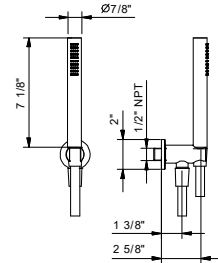

OPTIONAL: Built-in part for drywall

W046U 91 00 W046U

8093U

Wall-mount handshower set

- FIT handshower with anti-siphon check valve
- Anti-limescale membrane
- 58" vinyl hose
- Water outlet with shower holder
- Round escutcheon
- 1/2" NPT male connection
- Water flow restricted to 1.8 GPM