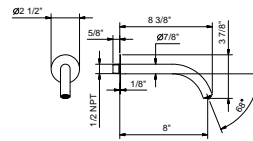

- 6" spout projection
- Max 6.5 GPM
- 1/2" NPT male connection

Chrome
Matte Black

65 02 W010U
65 13 W010U

8499U

Wall-mount tub spout

- Max 6.5 GPM
- 8" spout projection
- 1/2" NPT male connection

Chrome
Matte Black