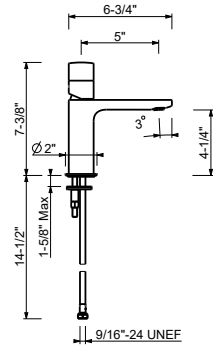

S004SWU

Single-hole washbasin mixer

- 5" spout projection
- Without handle
- Water flow restricted to 1.2 GPM
- Flexible supply lines
- Without drain

NOTE: Handle to be ordered separately, please refer to the "Handles" section.

Drain to be ordered separately: please select #9865U, #W095U or #W097U.

Chrome 65 02 S004SWU
Matte Black 65 13 S004SWU