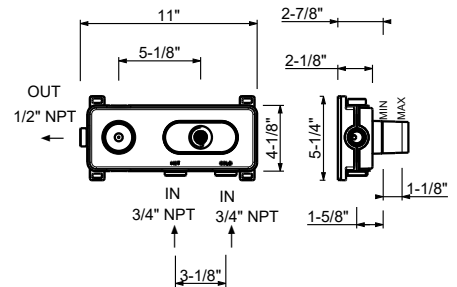

Rough

19 00 D331AU