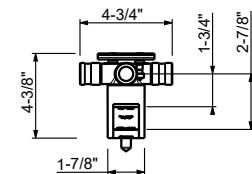

D376AU

Rough

19 00 D376AU