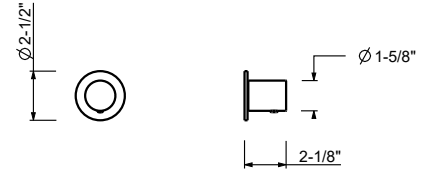

3/4" Volume control

- For remote installation
- Round backplate
- 3/4" NPT inlet and outlet
- Sound insulation foam back
- Handle included
- 15.3 GPM @ 60 PSI

To be used with thermostatic valve (#G500BU+#D300AU)

G591BU

Trim

Chrome	87 02 G591BU
Matte Black	87 13 G591BU