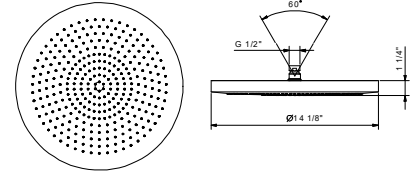

8084U

14 1/8" Round showerhead

- Solid stainless steel construction
- Anti-limescale membrane
- Water flow restricted to 2.5 GPM

Shower arms for ceiling installation: #9236U, #9237U

Shower arm for wall installation: #8028U