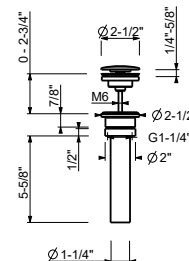

W097U

1 1/4" Free flow drain (always open)

N.B. complete finishing list in the section miscellaneous articles at the end of the pricelist