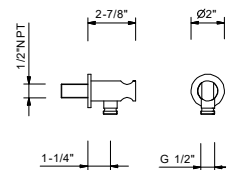

Wall-mount handshower holder with water outlet

- Round escutcheon
- Solid brass construction
- 1/2" NPT male connection

Chrome
Matte Black

91 02 9323U
91 13 9323U

7034U

Wall-mount water outlet

- Round escutcheon
- Solid brass construction
- 1/2" NPT male connection