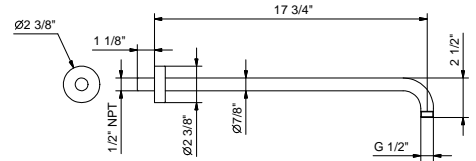

8028U

17 3/4" Wall-mount shower arm

- Round escutcheon
- Curved angle
- 1/2" NPT male connection
- Matching showerhead: #8083U, #8083UC, #8084U, #8084UC

Chrome 86 02 8028U
Matte Black 86 13 8028U

OPTIONAL: Built-in part for drywall

W046U 91 00 W046U