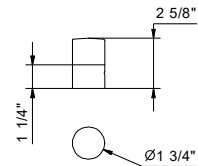

Red	65 F2 S248
Black	65 F3 S248
Blue	65 F4 S248
Turquoise	65 F5 S248
Green	65 F7 S248
White	65 F1 S248

S104SWU

Three-hole washbasin mixer

- 7 1/4" spout projection
- Without handles
- Water flow restricted to 1.2 GPM
- 90° ceramic cartridge
- Flexible supply lines
- Without drain