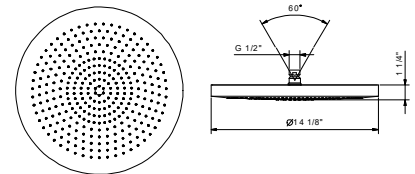

8084UC

14 1/8" Round showerhead

- Solid stainless steel construction
- Anti-limescale membrane
- Water flow restricted to 1.8 GPM

Shower arms for ceiling installation: #9236U, #9237U

Shower arm for wall installation: #8028U

Chrome

86 02 8084UC

8135U

Wall-mount adjustable showerhead

- 1/2" NPT male connection
- Anti-limescale membrane
- Round escutcheon
- Water flow restricted to 2.2 GPM