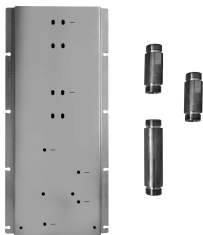

Chrome	87 02 G591BU
Matte Black	87 13 G591BU

D391AU

Rough

19 00 D391AU

W042U

OPTIONAL - Easy Fix System

- plate and connections:
- for vertical and horizontal installation:
 - to install art- D300AU/ D391AU - **1 outlet**
 - to install art- D300AU / D391AU - **2 outlets**