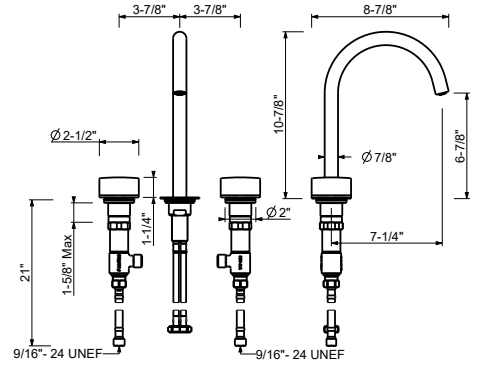

S104SWU

Three-hole washbasin mixer

- 7 1/4" spout projection
- Without handles
- Water flow restricted to 1.2 GPM
- 90° ceramic cartridge
- Flexible supply lines
- Without drain

Note: Handles (2 PCS required) to be ordered separately, please refer to the "Handles" section.

Drain to be ordered separately: please select #9865U, #W095U or #W097U.

Chrome 65 02 S104SWU
Matte Black 65 13 S104SWU