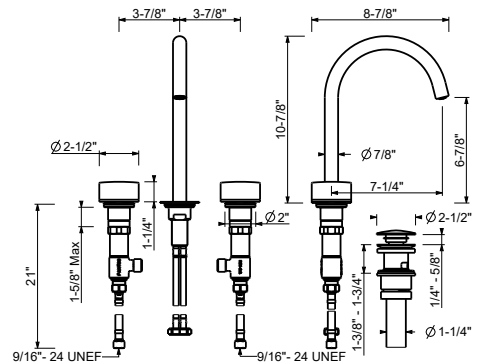

S104SU

Three-hole washbasin mixer

- 7 1/4" spout projection
- Without handles
- Water flow restricted to 1.2 GPM
- 90° ceramic cartridge
- Flexible supply lines
- Push-up drain, 1 1/4"

Note: Handles (2 PCS required) to be ordered separately, please refer to the "Handles" section.

Chrome 65 02 S104SU
Matte Black 65 13 S104SU