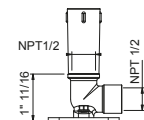

OPTIONAL: Built-in part for drywall

W046U 91 00 W046U