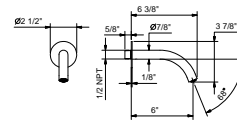

WASHBASIN : spouts

8497U

Wall-mount washbasin spout

- 6" spout projection
- Water flow restricted to 1.2 GPM
- 1/2" NPT male connection

- Chrome 65 02 8497U
- Matte Black 65 13 8497U