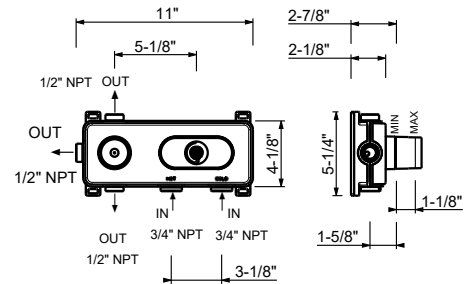

G572BU

Trim

Chrome 87 02 G572BU
Matte Black 87 13 G572BU

D373AU

Rough

19 00 D373AU

3/4" Thermostatic mixer without volume control

- Independent thermostatic shower/tub valve
- Round backplate
- 3/4" NPT inlets and outlet on rough
- Adjustable temperature range to 100° with push button override
- Sound insulation foam back
- Trim includes handles
- 16.9 GPM @ 60 PSI