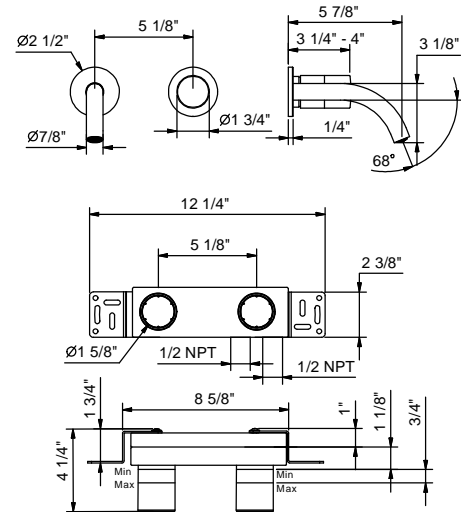

Wall-mount washbasin mixer

- 5 7/8" spout projection
- Without handle
- Water flow restricted to 1.2 GPM
- 1/2" inlets
- Without drain

NOTE: Handle to be ordered separately, please refer to the "Handles" section.

Drain to be ordered separately: please select #9865U, #W095U or #W097U.