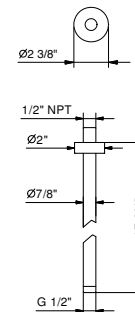

OPTIONAL: Built-in part for drywall

W046U 91 00 W046U