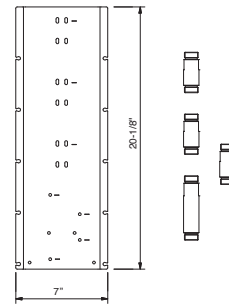

EXAMPLE OF INSTALLATION - 1 OUTLET

EXAMPLE OF INSTALLATION - 2 OUTLETS

91 00 W042U

W043U

OPTIONAL - Easy Fix System

- plate and connections:
 • for vertical and horizontal installation:
 • to install art- D300AU / D391AU - **3 outlets**