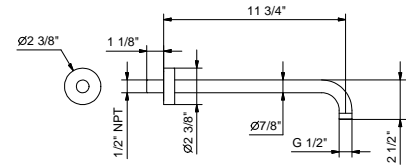

Polished Stainless steel 86 38 8135UC
 Matte Black 86 13 8135UC

8027U

11 3/4" Wall-mount shower arm

- Round escutcheon
- Curved angle
- 1/2" NPT male connection
- Matching showerhead: #8083U, #8083UC

Chrome 86 02 8027U
 Matte Black 86 13 8027U