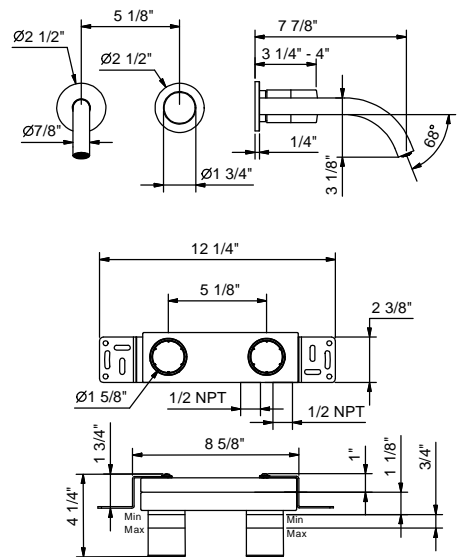

Wall-mount washbasin mixer

- 7 7/8" spout projection
- Without handle
- Water flow restricted to 1.2 GPM
- 1/2" inlets
- Without drain

NOTE: Handle to be ordered separately, please refer to the "Handles" section.

Drain to be ordered separately: please select #9865U, #W095U or #W097U.