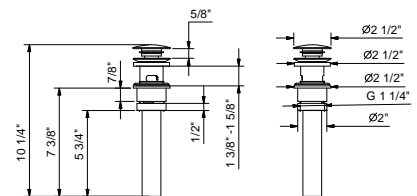

MISCELLANEOUS ARTICLES

9865U

1 1/4" Push-up drain with overflow

N.B. complete finishing list in the section miscellaneous articles at the end of the pricelist

Chrome
Matte Black

91 02 9865U
91 13 9865U

W095U

1 1/4" Push-up drain with overflow

N.B. complete finishing list in the section miscellaneous articles at the end of the pricelist