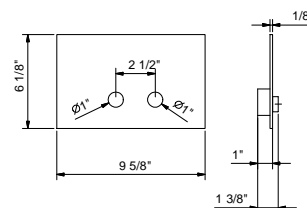

W097U

1 1/4" Free flow drain (always open)

N.B. complete finishing list in the section miscellaneous articles at the end of the pricelist

Chrome 91 02 W097U
Matte Black 91 13 W097U

8402U

Flush actuator plate

- Stainless steel construction
- Projecting push-button controls
- Round push-button controls
- Compatible with GEBERIT models: 111.798.00.1, 111.335.00.5
- Concealed fixing system

N.B. complete finishing list in the section miscellaneous articles at the end of the pricelist

Polished Stainless steel 91 38 8402U
Matte Black 91 13 8402U

8486U

Double-function hydrobrush

- For toilet cleaning
- For personal care if used with a shower mixer
- Water plug with shower holder
- Stop valve
- Brass construction
- Round backplate
- 47 1/4" Vinyl hose
- 1/2" inlet
- 1.70 GPM @ 60 PSI

N.B. complete finishing list in the section miscellaneous articles at the end of the pricelist

Chrome 91 02 8486U
Matte Black 91 13 8486U

9325

Mounting plate for deck-mount bathtub mixer

1. screw covers
   - mounting plate
   - without cover plate
2. NOTE: To be finished with inspectable cover materials

Chrome 91 02 9325