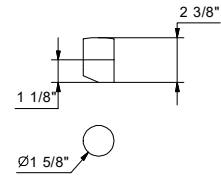

S048

NICE handle

for articles: S004SWU - S004SU - S006SWU - S008SWU - S008SU

Red	65 F2 S048
Black	65 F3 S048
Blue	65 F4 S048
Turquoise	65 F5 S048
Green	65 F7 S048
White	65 F1 S048