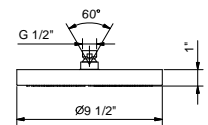

8083UC

9 1/2" Round showerhead

- Solid stainless steel construction
- Anti-limescale membrane
- Water flow restricted to 1.8 GPM

Shower arm for wall installation: #8028U, #8027U, #9231U, #8011U
Shower arms for ceiling installation: #9236U, #9237U

Chrome 86 02 8083UC
Matte Black 86 13 8083UC

K073U

Multifunction showerhead

- ACQUAFIT
- Water functions:
  - 240 nozzles
  - 11 3/4"
  - check valve
  - 1/2" inlet
- Anti-limescale membrane
- wall-mount
- Water flow restricted to 2.5 GPM