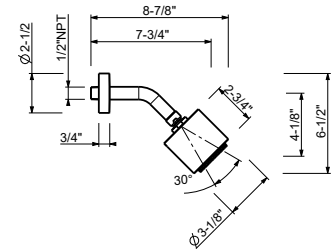

8135UC

Wall-mount adjustable showerhead

- 1/2" NPT male connection
- Anti-limescale membrane
- Round escutcheon
- Water flow restricted to 1.8 GPM

Polished Stainless steel 86 38 8135UC
Matte Black 86 13 8135UC

8027U

11 3/4" Wall-mount shower arm

- Round escutcheon
- Curved angle
- 1/2" NPT male connection
- Matching showerhead: #8083U, #8083UC

Chrome 86 02 8027U
Matte Black 86 13 8027U