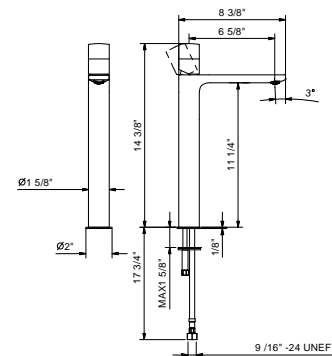

S006SWU

Single-hole vessel mixer

- 6 5/8" spout projection
- Without handle
- Water flow restricted to 1.2 GPM
- Flexible supply lines
- Without drain

NOTE: Handle to be ordered separately, please refer to the "Handles" section.

Drain to be ordered separately: please select #9865U, #W095U or #W097U.

Chrome 65 02 S006SWU
Matte Black 65 13 S006SWU