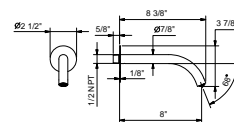

- Chrome 65 02 8498U
- Matte Black 65 13 8498U

S008SWU

Single-hole bidet mixer

- 5 1/8" spout projection
- Without handle
- Water flow restricted to 1.2 GPM
- Articulated spout
- Flexible supply lines

NOTE: Handle to be ordered separately, please refer to the "Handles" section.