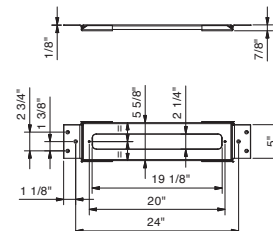

9325

Mounting plate for deck-mount bathtub mixer

1. screw covers
   - mounting plate
   - without cover plate
2. NOTE: To be finished with inspectable cover materials