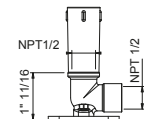

OPTIONAL: Built-in part for drywall

W046U 91 00 W046U