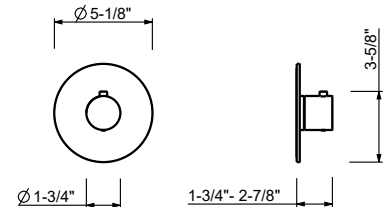

3/4" Thermostatic mixer without volume control

- Independent thermostatic shower/tub valve
- Round backplate
- 3/4" NPT inlets and outlet on rough
- Adjustable temperature range to 100° with push button override
- Sound insulation foam back
- Trim includes handles
- 16.9 GPM @ 60 PSI

Select one or more stop valves (#G591BU+#D391AU or #G576BU+#D376AU or #G576BU+#D377AU)