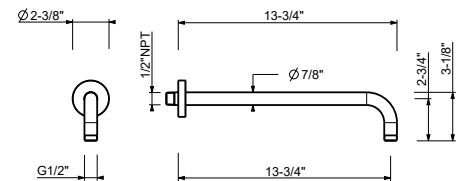

OPTIONAL: Built-in part for drywall

W046U 91 00 W046U

8137U

13 3/4" Wall-mount shower arm

- Round escutcheon
- Curved angle
- 1/2" NPT male connection

Chrome 86 02 8137U
 Matte Black 86 13 8137U

OPTIONAL: Built-in part for drywall