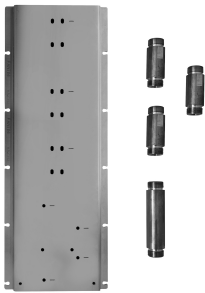

EXAMPLE OF INSTALLATION - 1 OUTLET

EXAMPLE OF INSTALLATION - 2 OUTLETS

91 00 W042U

W043U

OPTIONAL - Easy Fix System

- plate and connections:
 • for vertical and horizontal installation:
 • to install art- D300AU / D391AU - **3 outlets**