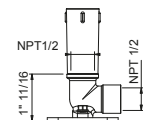

OPTIONAL: Built-in part for drywall

W046U 91 00 W046U