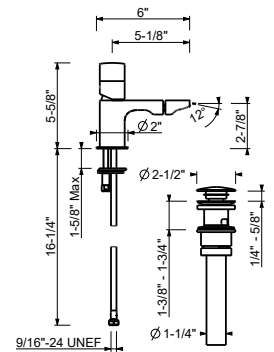

Chrome 65 02 S008SU
Matte Black 65 13 S008SU