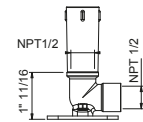

OPTIONAL: Built-in part for drywall

W046U 91 00 W046U