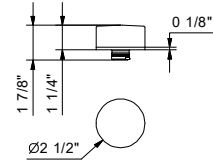

S148

NICE handle

for articles: S104SWU - S104SU - S210SBU+R010AU - S213SBU+R010AU
- S065SU - S067SU

Red	65 F2 S148
Black	65 F3 S148
Blue	65 F4 S148
Turquoise	65 F5 S148
Green	65 F7 S148
White	65 F1 S148