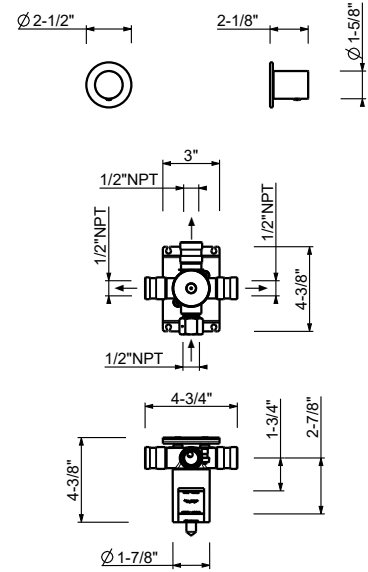

3-Way diverter with integrated volume control

- For remote installation
- 1/2" NPT inlets and outlets
- With shut-off valve
- Handle included
- 8.7 GPM @ 60 PSI (primary outlet)
- 7.4 GPM @ 60 PSI (secondary outlet)
- 7.4 GPM @ 60 PSI (third outlet)

To be used with thermostatic valve (#G500BU+#D300AU)

G576BU

Trim

Chrome	87 02 G576BU
Matte Black	87 13 G576BU

D377AU

Rough

19 00 D377AU