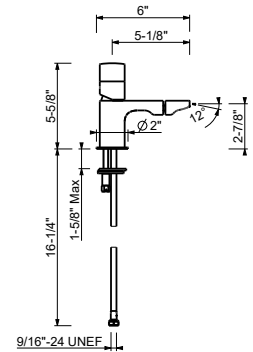

S008SWU

Single-hole bidet mixer

- 5 1/8" spout projection
- Without handle
- Water flow restricted to 1.2 GPM
- Articulated spout
- Flexible supply lines

NOTE: Handle to be ordered separately, please refer to the "Handles" section.

Drain to be ordered separately: please select #9865U, #W095U or #W097U.

Chrome 65 02 S008SWU
Matte Black 65 13 S008SWU

S008SU

Single-hole bidet mixer

- 5 1/8" spout projection
- Without handle
- Water flow restricted to 1.2 GPM
- Articulated spout
- Flexible supply lines
- Push-up drain, 1 1/4"

NOTE: Handle to be ordered separately, please refer to the "Handles" section.