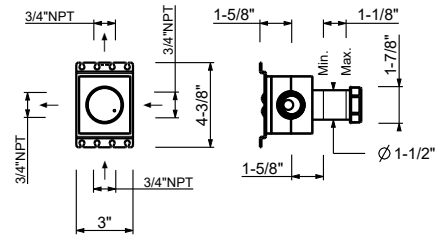

Chrome	87 02 G591BU
Matte Black	87 13 G591BU

D391AU

Rough

19 00 D391AU

W042U

OPTIONAL - Easy Fix System

- plate and connections:
- for vertical and horizontal installation:
 - to install art- D300AU/ D391AU - **1 outlet**
 - to install art- D300AU / D391AU - **2 outlets**