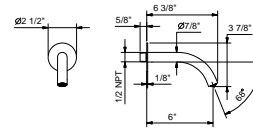

W010U

Wall-mount tub spout

- 6" spout projection
- Max 6.5 GPM
- 1/2" NPT male connection

Chrome
Matte Black

65 02 W010U
65 13 W010U