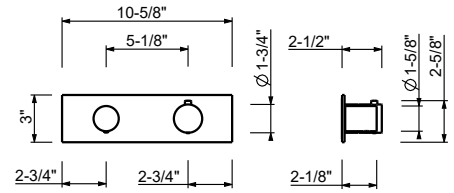

3/4" Thermostatic mixer with 3-way diverter

- For horizontal installation
- 3/4" NPT inlets and 1/2" outlets
- With shut-off valve
- Rectangular backplate
- Handles included
- 8.7 GPM @ 60 PSI (primary outlet)
- 7.4 GPM @ 60 PSI (secondary outlet)
- 7.4 GPM @ 60 PSI (third outlet)