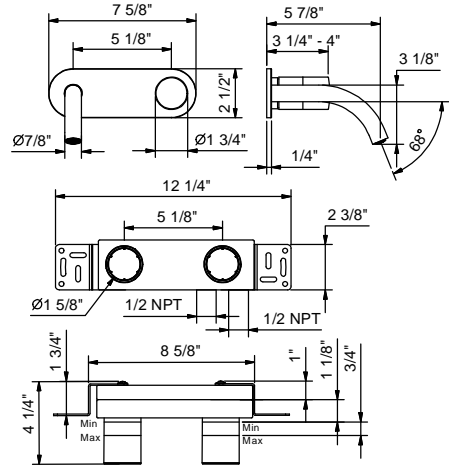

- 5 7/8" spout projection
- Without handle
- Water flow restricted to 1.2 GPM
- 1/2" inlets
- Without drain

NOTE: Handle to be ordered separately, please refer to the "Handles" section.

Drain to be ordered separately: please select #9865U, #W095U or #W097U.