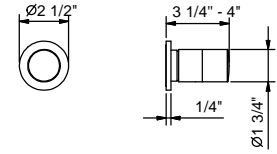

Wall-mount separate control for washbasin spouts

- Without handles
- 1/2" inlets
- 7.6 GPM @ 60 PSI

NOTE: Handle to be ordered separately, please refer to the "Handles" section.

S063SBU

Trim

- Chrome 65 02 S063SBU
- Matte Black 65 13 S063SBU

M063AU

Rough

- 44 00 M063AU