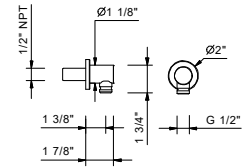

Wall-mount handshower holder with water outlet

- Round escutcheon
- Solid brass construction
- 1/2" NPT male connection

Chrome
Matte Black

91 02 9323U
91 13 9323U

7034U

Wall-mount water outlet

- Round escutcheon
- Solid brass construction
- 1/2" NPT male connection