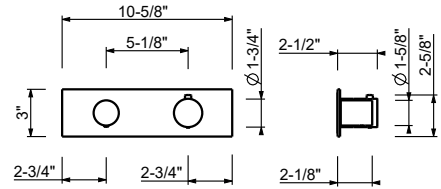

3/4" Thermostatic mixer with integrated volume control

- For horizontal installation
- 3/4" NPT inlets and 1/2" outlets
- With shut-off valve
- Rectangular backplate
- Handles included
- 15.3 GPM @ 60 PSI

G572BU

Trim

Chrome	87 02 G572BU
Matte Black	87 13 G572BU