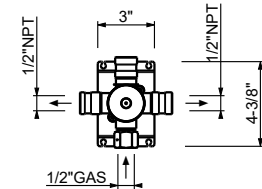

D376AU

Rough

19 00 D376AU