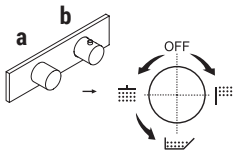

All washbasin and bidet mixers are **restricted** to 1.2 GPM.

BASINS HOLE SIZE:

- For single-hole washbasin and bidet mixers.

- Three-hole washbasin mixer.

Art. S104SU

EXAMPLE:

Art. G572BU+D373AU

a) shut-off rotating diverter - By rotating the diverter knob from centre to right clockwise, one opens the first outlet, shuts off at the centre and rotating left opens the second and third outlets in a sequence.