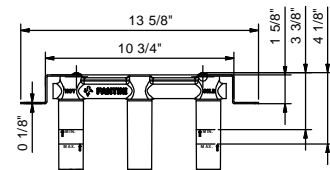

S210SBU

R010AU

Rough

44 00 R010AU

Wall-mount washbasin mixer

- 7 7/8" spout projection
- Without handles
- Water flow restricted to 1.2 GPM
- 90° ceramic cartridge
- 1/2" inlets
- Without drain

Note: Handles (2 PCS required) to be ordered separately, please refer to the "Handles" section.