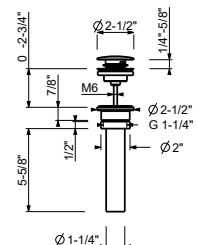

Chrome
Matte Black

91 02 W095U
91 13 W095U