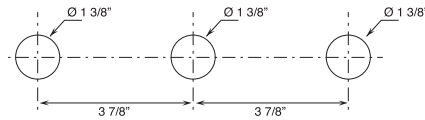

All washbasin and bidet mixers are **restricted** to 1.2 GPM.

BASINS HOLE SIZE:

- For single-hole washbasin and bidet mixers.

- Three-hole washbasin mixer.

Art. S104SU

EXAMPLE:

Art. G572BU+D373AU

a) shut-off rotating diverter - By rotating the diverter knob from centre to right clockwise, one opens the first outlet, shuts off at the centre and rotating left opens the second and third outlets in a sequence.