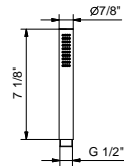

Chrome
Matte Black

90 02 8783U
90 13 8783U