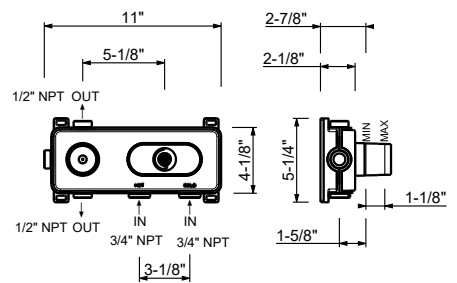

G572BU

Trim

Chrome	87 02 G572BU
Matte Black	87 13 G572BU

D372AU

Rough

19 00 D372AU

3/4" Thermostatic mixer with 3-way diverter

- For horizontal installation
- 3/4" NPT inlets and 1/2" outlets
- With shut-off valve
- Rectangular backplate
- Handles included
- 8.7 GPM @ 60 PSI (primary outlet)
- 7.4 GPM @ 60 PSI (secondary outlet)
- 7.4 GPM @ 60 PSI (third outlet)