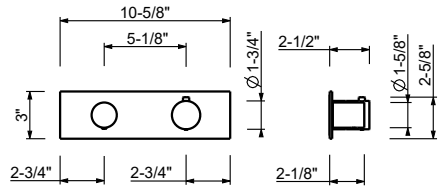

Trim

Chrome	87 02 G572BU
Matte Black	87 13 G572BU