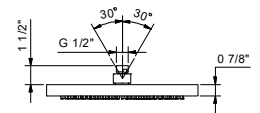

Polished Stainless steel 79 38 K073U
Matte Black 79 13 K073U

K073UC

Multifunction showerhead

- ACQUAFIT
- Water functions:
  - 240 nozzles
  - 11 3/4"
  - check valve
  - 1/2" inlet
- Anti-limescale membrane
- wall-mount
- Water flow restricted to 1.8 GPM