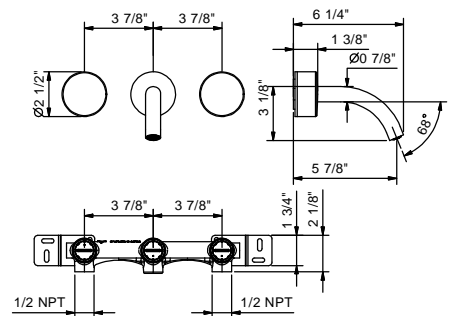

S104SWU

Three-hole washbasin mixer

- 7 1/4" spout projection
- Without handles
- Water flow restricted to 1.2 GPM
- 90° ceramic cartridge
- Flexible supply lines
- Without drain

Note: Handles (2 PCS required) to be ordered separately, please refer to the "Handles" section.

Drain to be ordered separately: please select #9865U, #W095U or #W097U.

Chrome 65 02 S104SWU
Matte Black 65 13 S104SWU

S104SU

Three-hole washbasin mixer

- 7 1/4" spout projection
- Without handles
- Water flow restricted to 1.2 GPM
- 90° ceramic cartridge
- Flexible supply lines
- Push-up drain, 1 1/4"

Note: Handles (2 PCS required) to be ordered separately, please refer to the "Handles" section.

Chrome 65 02 S104SU
Matte Black 65 13 S104SU

Wall-mount washbasin mixer

- 5 7/8" spout projection
- Without handles
- Water flow restricted to 1.2 GPM
- 90° ceramic cartridge
- 1/2" inlets
- Without drain

Note: Handles (2 PCS required) to be ordered separately, please refer to the "Handles" section.

Drain to be ordered separately: please select #9865U, #W095U or #W097U.

Trim

Chrome 65 02 S210SBU
Matte Black 65 13 S210SBU

S210SBU

R010AU

Rough

44 00 R010AU