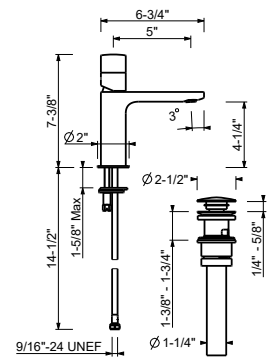

S004SU

Single-hole washbasin mixer

- 5" spout projection
- Without handle
- Water flow restricted to 1.2 GPM
- Flexible supply lines
- Push-up drain, 1 1/4"

NOTE: Handle to be ordered separately, please refer to the "Handles" section.

Chrome 65 02 S004SU
Matte Black 65 13 S004SU