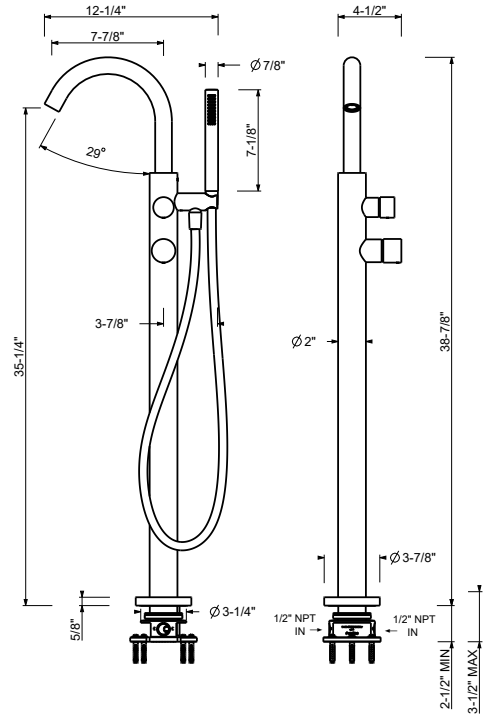

S080BU

Trim

Chrome	65 02 S080BU
Matte Black	65 13 S080BU

R080AU

Rough

44 00 R080AU

W010U

Wall-mount tub spout