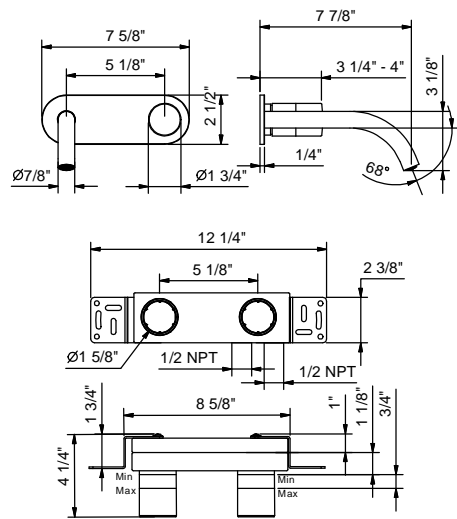

Wall-mount washbasin mixer

- 7 7/8" spout projection
- Without handle
- Water flow restricted to 1.2 GPM
- 1/2" inlets
- Without drain

NOTE: Handle to be ordered separately, please refer to the "Handles" section.

Drain to be ordered separately: please select #9865U, #W095U or #W097U.