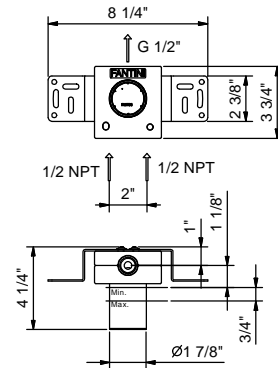

Wall-mount separate control for washbasin spouts

- Without handles
- 1/2" inlets
- 7.6 GPM @ 60 PSI

NOTE: Handle to be ordered separately, please refer to the "Handles" section.

S063SBU

Trim

- Chrome 65 02 S063SBU
- Matte Black 65 13 S063SBU

M063AU

Rough

- 44 00 M063AU

WASHBASIN : spouts

8497U

Wall-mount washbasin spout

- 6" spout projection
- Water flow restricted to 1.2 GPM
- 1/2" NPT male connection

- Chrome 65 02 8497U
- Matte Black 65 13 8497U

8498U

Wall-mount washbasin spout

- 8" spout projection
- Water flow restricted to 1.2 GPM
- 1/2" NPT male connection

- Chrome 65 02 8498U
- Matte Black 65 13 8498U