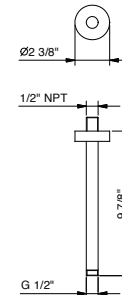

OPTIONAL: Built-in part for drywall

W046U 91 00 W046U