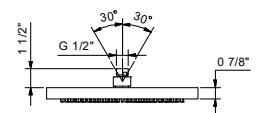

Polished Stainless steel 79 38 K073UC
Matte Black 79 13 K073UC