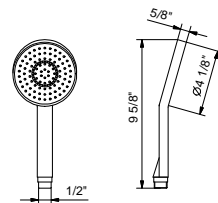

8783U

FIT handshower

- Cylindrical shape
- Anti-backflow
- Anti-limescale membrane
- Water flow restricted to 1.8 GPM

Chrome	90 02 8783U
Matte Black	90 13 8783U
Deep Black PVD	90 S1 8783U
Matte Gun Metal PVD	90 P5 8783U
Matte British Gold PVD	90 P6 8783U
Pure Brass PVD	90 Q7 8783U
Raw Metal PVD	90 Q8 8783U

Brushed Stainless steel 90 93 8783U

8914U

DISCO 3 7/8" handshower

- Chromed ABS
- Anti-limescale membrane
- Anti-backflow
- Water flow restricted to 2.5 GPM

Chrome 90 02 8914U

9678

MARE 4 1/8" handshower

- Single function spray pattern
- Anti-backflow
- Anti-limescale membrane
- Water flow restricted to 3.1 GPM

Chrome 90 02 9678

8929U

DISCO 5 1/8" handshower

- Chromed ABS
- 3 functions: rain, mist blow, massage
- Anti-limescale membrane
- Anti-backflow
- Water flow restricted to 2.5 GPM

Chrome 90 02 8929U