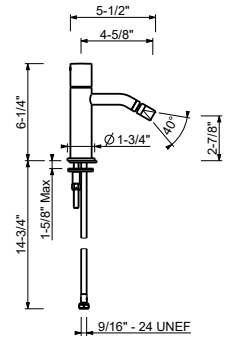

G908WU

Single-control bidet mixer

- 4 5/8" spout projection
- handles: CYLINDRICAL and LEVER
- Water flow restricted to 1.2 GPM
- Adjustable aerator
- Flexible supply lines
- Without drain

Drain to be ordered separately: please select #9865U, #W095U or #W097U.

Chrome	50 02 G908WU
Matte Black	50 13 G908WU
Deep Black PVD	50 S1 G908WU
Matte Gun Metal PVD	50 P5 G908WU
Matte British Gold PVD	50 P6 G908WU
Pure Brass PVD	50 Q7 G908WU
Raw Metal PVD	50 Q8 G908WU

Brushed Stainless steel 50 93 G908WU

G908U

Single-control bidet mixer

- 4 5/8" spout projection
- handles: CYLINDRICAL and LEVER
- Water flow restricted to 1.2 GPM
- Adjustable aerator
- Flexible supply lines
- Push-up drain, 1 1/4"