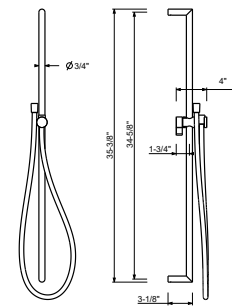

- Two-function spray patterns
- Anti-backflow
- Anti-limescale membrane
- Water flow restricted to 3.1 GPM

Chrome

90 02 9890

9247

YOUNG slide bar

- Adjustable handshower holder
- 58" vinyl hose

Chrome

86 02 9247