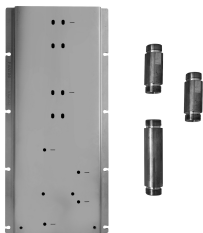

Brushed Stainless steel 87 93 G591BU

D391AU

Rough

19 00 D391AU

W042U

OPTIONAL - Easy Fix System

- plate and connections:
- for vertical and horizontal installation:
 - to install art- D300AU/ D391AU - **1 outlet**
 - to install art- D300AU / D391AU - **2 outlets**