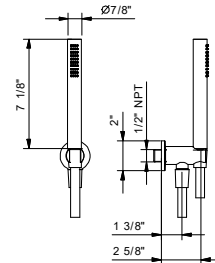

Chrome 86 02 8093U
Matte Black 86 13 8093U
Deep Black PVD 86 S1 8093U
Matte Gun Metal PVD 86 P5 8093U
Matte British Gold PVD 86 P6 8093U
Pure Brass PVD 86 Q7 8093U
Raw Metal PVD 86 Q8 8093U

Brushed Stainless steel 86 93 8093U

9673U

SUN handshower

- Cylindrical shape
- Anti-backflow
- Anti-limescale membrane
- Water flow restricted to 1.8 GPM