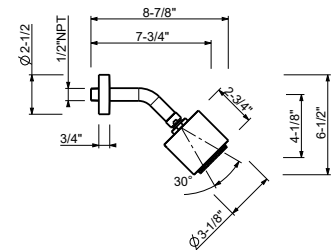

Brushed Stainless steel 86 93 8135U

8135UC

Wall-mount adjustable showerhead

- 1/2" NPT male connection
- Anti-limescale membrane
- Round escutcheon
- Water flow restricted to 1.8 GPM

Polished Stainless steel	86 38 8135UC
Matte Black	86 13 8135UC
Deep Black PVD	86 S1 8135UC
Matte Gun Metal PVD	86 P5 8135UC
Matte British Gold PVD	86 P6 8135UC