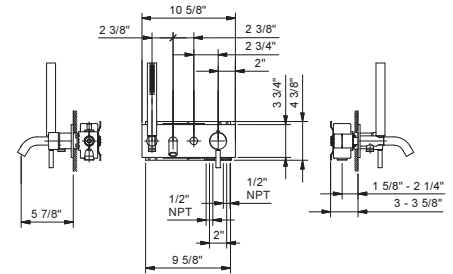

In-wall non-thermostatic single-control tub mixer

- 5 7/8" spout projection
- Cylindrical handshower with anti-siphon check valve
- Handshower holder, 58" Vinyl hose
- Diverter
- Handle included
- 5 GPM @ 60 PSI

E320BU

Trim

Chrome	50 02 E320BU
Matte Black	50 13 E320BU
Deep Black PVD	50 S1 E320BU
Matte Gun Metal PVD	50 P5 E320BU
Matte British Gold PVD	50 P6 E320BU

D020AU

Rough

22 00 D020AU

In-wall non-thermostatic single-control tub mixer

- 7 7/8" spout projection
- Cylindrical handshower with anti-siphon check valve
- Handshower holder
- 58" vinyl hose
- Diverter
- Handle included
- 5 GPM @ 60 PSI

E321BU

Trim

Chrome	50 02 E321BU
Matte Black	50 13 E321BU
Deep Black PVD	50 S1 E321BU
Matte Gun Metal PVD	50 P5 E321BU
Matte British Gold PVD	50 P6 E321BU

Brushed Stainless steel 50 93 E321BU