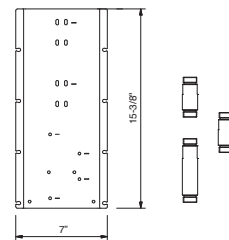

Brushed Stainless steel 87 93 G591BU

D391AU

Rough

19 00 D391AU

W042U

OPTIONAL - Easy Fix System

- plate and connections:
- for vertical and horizontal installation:
 - to install art- D300AU/ D391AU - **1 outlet**
 - to install art- D300AU / D391AU - **2 outlets**