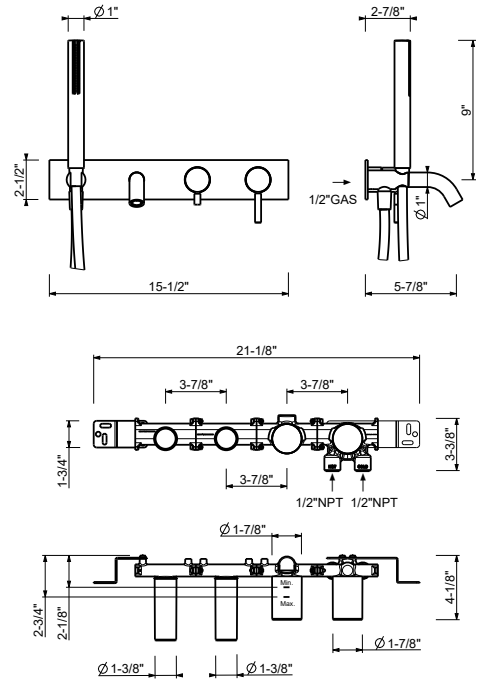

In-wall non-thermostatic single-control tub mixer

- 5 7/8" spout projection
- 2-way diverter with turning knob
- Cylindrical handshower with anti-siphon check valve
- Water plug with shower holder
- 58" vinyl hose
- 1/2" inlets
- Water flow restricted to 1.8 GPM for handshower
- 5.9 GPM @ 60 PSI

E820BU

Trim

Chrome	50 02 E820BU
Matte Black	50 13 E820BU
Deep Black PVD	50 S1 E820BU
Matte Gun Metal PVD	50 P5 E820BU
Matte British Gold PVD	50 P6 E820BU
Pure Brass PVD	50 Q7 E820BU
Raw Metal PVD	50 Q8 E820BU

Brushed Stainless steel 50 93 E820BU

Rough

44 00 R021AU

R021AU