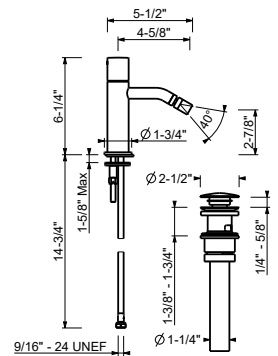

Brushed Stainless steel 50 93 G908WU

G908U

Single-control bidet mixer

- 4 5/8" spout projection
- handles: CYLINDRICAL and LEVER
- Water flow restricted to 1.2 GPM
- Adjustable aerator
- Flexible supply lines
- Push-up drain, 1 1/4"