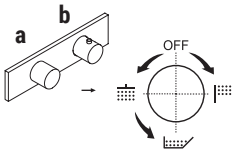

A. KNOB: the screw - hole has to be positioned in the back side

B. LEVER: the screw - hole has to be positioned in the front side and the LEVER has to be screwed in.

The end user may choose between the two options.

A
with CYLINDRICAL handle

B
with CYLINDRICAL handle with LEVER

All washbasin and bidet mixers are **restricted** to 1.2 GPM.

BASINS HOLE SIZE:

- For single-hole washbasin and bidet mixers.

EXAMPLE:

Art. G572BU+D373AU

a) shut-off rotating diverter - By rotating the diverter knob from centre to right clockwise, one opens the first outlet, shuts off at the centre and rotating left opens the second and third outlets in a sequence.