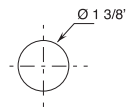

A
with CYLINDRICAL handle

B
with CYLINDRICAL handle with LEVER

All washbasin and bidet mixers are **restricted** to 1.2 GPM.

BASINS HOLE SIZE:

- For single-hole washbasin and bidet mixers.

EXAMPLE:

Art. G572BU+D373AU