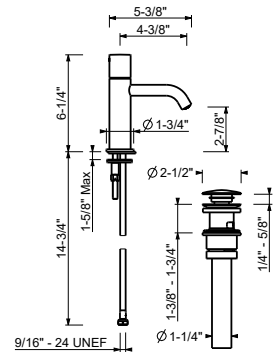

G904U

Single-control washbasin mixer

- 4 3/8" spout projection
- handles: CYLINDRICAL and LEVER
- Water flow restricted to 1.2 GPM
- Flexible supply lines
- Push-up drain, 1 1/4"

Chrome	50 02 G904U
Matte Black	50 13 G904U
Deep Black PVD	50 S1 G904U
Matte Gun Metal PVD	50 P5 G904U
Matte British Gold PVD	50 P6 G904U
Pure Brass PVD	50 Q7 G904U
Raw Metal PVD	50 Q8 G904U

Brushed Stainless steel 50 93 G904U

G906WU

Single-control vessel mixer

- 5 3/4" spout projection
- handles: CYLINDRICAL and LEVER
- Water flow restricted to 1.2 GPM
- Flexible supply lines
- Without drain