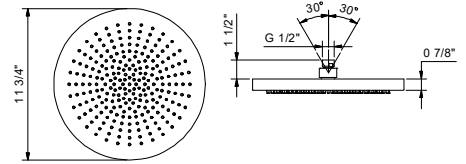

K073U

Multifunction showerhead

- ACQUAFIT
- Water functions:
  - 240 nozzles
  - 11 3/4"
  - check valve
  - 1/2" inlet
  - Anti-limescale membrane
  - wall-mount
  - Water flow restricted to 2.5 GPM

Polished Stainless steel	79 38 K073U
Matte Black	79 13 K073U
Deep Black PVD	79 S1 K073U
Matte Gun Metal PVD	79 P5 K073U
Matte British Gold PVD	79 P6 K073U

Brushed Stainless steel   79 93 K073U