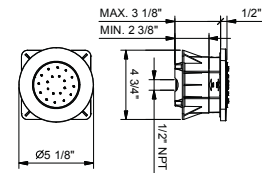

8055U

In-wall round adjustable body spray

- Anti-limescale membrane
- Chromed ABS jet and plate
- Flow restricted to 1.0 GPM
- Rough included

To be installed at roughing stage

Chrome	86 02 8055U