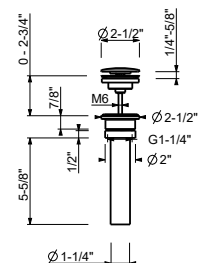

Brushed Stainless steel 91 93 W097U

9234

Round Bottle Trap

- for washbasin
- 1 1/4" inlet
- 1 1/4" outlet

N.B. complete finishing list in the section miscellaneous articles at the end of the pricelist

- Chrome 91 02 9234
- Matte Black 91 13 9234
- Deep Black PVD 91 S1 9234
- Matte Gun Metal PVD 91 P5 9234
- Matte British Gold PVD 91 P6 9234
- Pure Brass PVD 91 Q7 9234
- Raw Metal PVD 91 Q8 9234