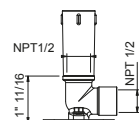

OPTIONAL: Built-in part for drywall

W046U 91 00 W046U