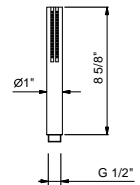

Chrome 90 02 9673U $ 225.00 A
Matte Black 90 13 9673U $ 270.00 C