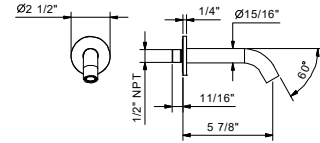

8432U

Wall-mount tub spout

- 5 7/8" spout projection
- Integrated aerator
- Round escutcheon
- Max 6.5 GPM
- 1/2" NPT male connection

Chrome	50 02 8432U
Matte Black	50 13 8432U
Deep Black PVD	50 S1 8432U
Matte Gun Metal PVD	50 P5 8432U
Matte British Gold PVD	50 P6 8432U
Pure Brass PVD	50 Q7 8432U
Raw Metal PVD	50 Q8 8432U

Brushed Stainless steel 50 93 8432U