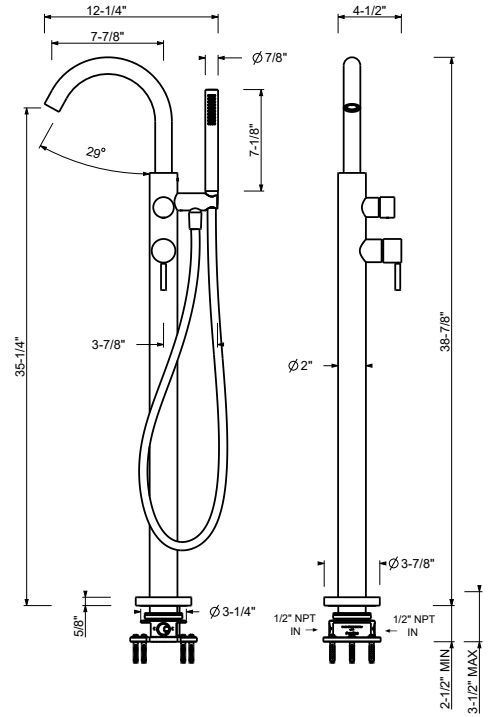

Floor-mount single-control tub filler

- 7 7/8" spout projection
- Handle included
- open/close handle with flow and temperature control
- FIT handshower
- Handshower holder
- 58" PVC hose
- 1/2" inlets

E880BU

Trim

Chrome	50 02 E880BU
Matte Black	50 13 E880BU
Deep Black PVD	50 S1 E880BU
Matte Gun Metal PVD	50 P5 E880BU
Matte British Gold PVD	50 P6 E880BU

Brushed Stainless steel 50 93 E880BU

R080AU

Rough

44 00 R080AU