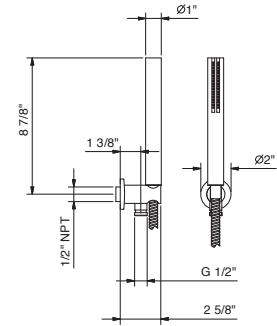

OPTIONAL: Built-in part for drywall

W046U 91 00 W046U

8051U

Wall-mount handshower set

- SUN handshower with anti-siphon check valve
- Anti-limescale membrane
- 58" vinyl hose
- Water outlet with shower holder
- Round escutcheon
- 1/2" NPT male connection