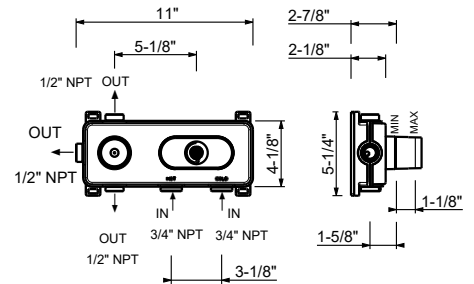

D373AU

Rough

19 00 D373AU