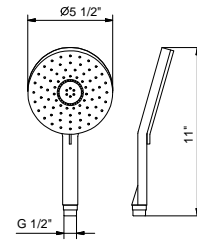

- Two-function spray patterns
- Anti-backflow
- Anti-limescale membrane
- Water flow restricted to 3.1 GPM

Chrome

90 02 9890

9247

YOUNG slide bar

- Adjustable handshower holder
- 58" vinyl hose

Chrome

86 02 9247