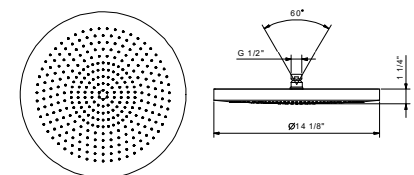

8084UC

14 1/8" Round showerhead

- Solid stainless steel construction
- Anti-limescale membrane
- Water flow restricted to 1.8 GPM

Shower arm for wall installation: #8028U
Shower arms for ceiling installation: #9236U, #9237U

Chrome	86 02 8084UC

Brushed Stainless steel   86 93 8084UC