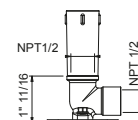

OPTIONAL: Built-in part for drywall

W046U 91 00 W046U