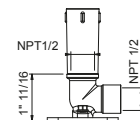

OPTIONAL: Built-in part for drywall

W046U 91 00 W046U