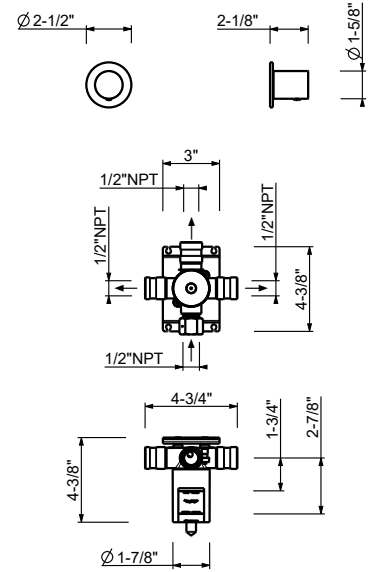

3-Way diverter with integrated volume control

- For remote installation
- 1/2" NPT inlets and outlets
- With shut-off valve
- Handle included
- 8.7 GPM @ 60 PSI (primary outlet)
- 7.4 GPM @ 60 PSI (secondary outlet)
- 7.4 GPM @ 60 PSI (third outlet)

To be used with thermostatic valve (#G500BU+#D300AU)

G576BU

Trim

Chrome	87 02 G576BU
Matte Black	87 13 G576BU
Deep Black PVD	87 S1 G576BU
Matte Gun Metal PVD	87 P5 G576BU
Matte British Gold PVD	87 P6 G576BU
Pure Brass PVD	87 Q7 G576BU
Raw Metal PVD	87 Q8 G576BU

Brushed Stainless steel 87 93 G576BU

D377AU

Rough

19 00 D377AU