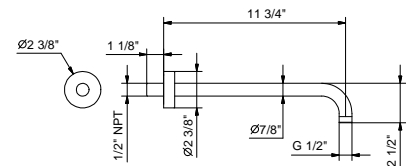

OPTIONAL: Built-in part for drywall

W046U 91 00 W046U