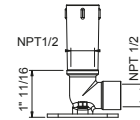

OPTIONAL: Built-in part for drywall

W046U 91 00 W046U