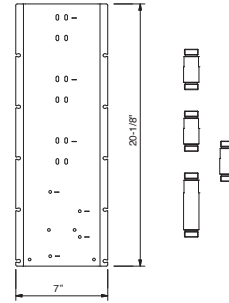

EXAMPLE OF INSTALLATION - 1 OUTLET

EXAMPLE OF INSTALLATION - 2 OUTLETS

W043U

OPTIONAL - Easy Fix System

- plate and connections:
 • for vertical and horizontal installation:
 • to install art- D300AU / D391AU - **3 outlets**