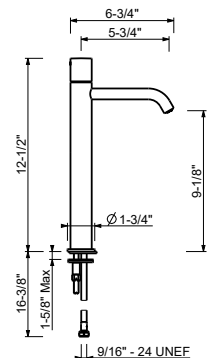

G904WU

Single-control washbasin mixer

- 4 3/8" spout projection
- handles: CYLINDRICAL and LEVER
- Water flow restricted to 1.2 GPM
- Flexible supply lines
- Without drain

Drain to be ordered separately: please select #9865U, #W095U or #W097U.

Chrome	50 02 G904WU
Matte Black	50 13 G904WU
Deep Black PVD	50 S1 G904WU
Matte Gun Metal PVD	50 P5 G904WU
Matte British Gold PVD	50 P6 G904WU
Pure Brass PVD	50 Q7 G904WU
Raw Metal PVD	50 Q8 G904WU

Brushed Stainless steel 50 93 G904WU

G904U

Single-control washbasin mixer

- 4 3/8" spout projection
- handles: CYLINDRICAL and LEVER
- Water flow restricted to 1.2 GPM
- Flexible supply lines
- Push-up drain, 1 1/4"

Chrome	50 02 G904U
Matte Black	50 13 G904U
Deep Black PVD	50 S1 G904U
Matte Gun Metal PVD	50 P5 G904U
Matte British Gold PVD	50 P6 G904U
Pure Brass PVD	50 Q7 G904U
Raw Metal PVD	50 Q8 G904U

Brushed Stainless steel 50 93 G904U

G906WU

Single-control vessel mixer

- 5 3/4" spout projection
- handles: CYLINDRICAL and LEVER
- Water flow restricted to 1.2 GPM
- Flexible supply lines
- Without drain

Drain to be ordered separately: please select #9865U, #W095U or #W097U.

Chrome	50 02 G906WU
Matte Black	50 13 G906WU
Deep Black PVD	50 S1 G906WU
Matte Gun Metal PVD	50 P5 G906WU
Matte British Gold PVD	50 P6 G906WU
Pure Brass PVD	50 Q7 G906WU
Raw Metal PVD	50 Q8 G906WU

Brushed Stainless steel 50 93 G906WU