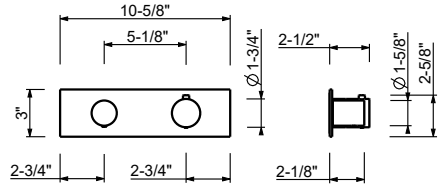

Rough

19 00 D372AU