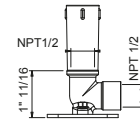

OPTIONAL: Built-in part for drywall

W046U 91 00 W046U