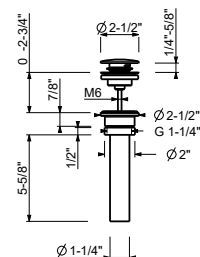

W095U

1 1/4" Push-up drain with overflow

N.B. complete finishing list in the section miscellaneous articles at the end of the pricelist

- Chrome 91 02 W095U
- Matte Black 91 13 W095U
- Deep Black PVD 91 S1 W095U
- Matte Gun Metal PVD 91 P5 W095U
- Matte British Gold PVD 91 P6 W095U
- Pure Brass PVD 91 Q7 W095U
- Raw Metal PVD 91 Q8 W095U

Brushed Stainless steel 91 93 W095U