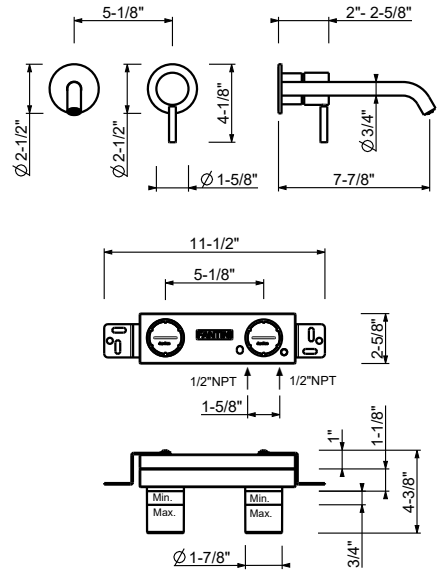

Wall-mount single-control washbasin mixer

- 7 7/8" spout projection
- handles: CYLINDRICAL and LEVER
- Water flow restricted to 1.2 GPM
- 1/2" NPT inlet
- Without drain

Drain to be ordered separately: please select #9865U, #W095U or #W097U.

G913BU

Trim

Chrome	50 02 G913BU
Matte Black	50 13 G913BU
Deep Black PVD	50 S1 G913BU
Matte Gun Metal PVD	50 P5 G913BU
Matte British Gold PVD	50 P6 G913BU
Pure Brass PVD	50 Q7 G913BU
Raw Metal PVD	50 Q8 G913BU

Brushed Stainless steel 50 93 G913BU

M011AU

Rough

44 00 M011AU