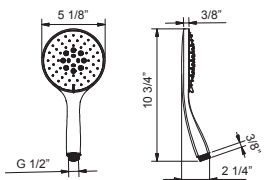

Chrome 90 02 9678

8929U

DISCO 5 1/8" handshower

- Chromed ABS
- 3 functions: rain, mist blow, massage
- Anti-limescale membrane
- Anti-backflow
- Water flow restricted to 2.5 GPM

Chrome 90 02 8929U

9890

MARE 5 1/2" handshower