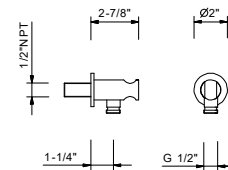

Chrome

91 02 9323U

Matte Black

91 13 9323U

Deep Black PVD

91 S1 9323U

Pure Brass PVD

91 Q7 9323U

Raw Metal PVD

91 Q8 9323U

Brushed Stainless steel

91 93 9323U

7034U