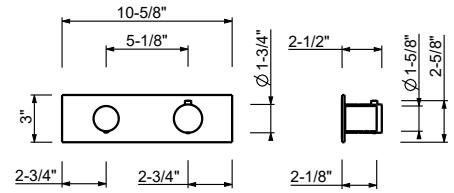

Brushed Stainless steel 87 93 G572BU

D372AU

Rough

19 00 D372AU

3/4" Thermostatic mixer with 3-way diverter

- For horizontal installation
- 3/4" NPT inlets and 1/2" outlets
- With shut-off valve
- Rectangular backplate
- Handles included
- 8.7 GPM @ 60 PSI (primary outlet)
- 7.4 GPM @ 60 PSI (secondary outlet)
- 7.4 GPM @ 60 PSI (third outlet)