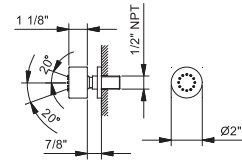

Brushed Stainless steel 90 93 9671

9248U

Wall-mount round adjustable body spray

- 1/2" NPT male connection
- Anti-limescale membrane
- Water flow restricted to 2.2 GPM

Chrome	86 02 9248U
Matte Black	86 13 9248U
Deep Black PVD	86 S1 9248U
Matte Gun Metal PVD	86 P5 9248U
Matte British Gold PVD	86 P6 9248U
Pure Brass PVD	86 Q7 9248U
Raw Metal PVD	86 Q8 9248U