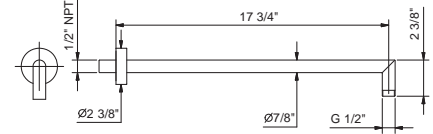

8011U

17 3/4" Wall-mount shower arm

- Round escutcheon
- 90° angle
- 1/2" NPT male connection
- Matching showerhead: #8136U, #8136UC, #8083U, #8083UC, #8084U, #8084UC, #8113U, #8113UC

Chrome	86 02 8011U
Matte Black	86 13 8011U
Deep Black PVD	86 S1 8011U
Matte Gun Metal PVD	86 P5 8011U
Matte British Gold PVD	86 P6 8011U
Pure Brass PVD	86 Q7 8011U
Raw Metal PVD	86 Q8 8011U