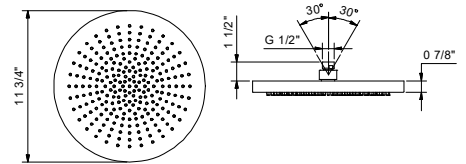

K073UC

Multifunction showerhead

- ACQUAFIT
- Water functions:
  - 240 nozzles
  - 11 3/4"
  - check valve
  - 1/2" inlet
  - Anti-limescale membrane
  - wall-mount
  - Water flow restricted to 1.8 GPM

Polished Stainless steel	79 38 K073UC
Matte Black	79 13 K073UC
Deep Black PVD	79 S1 K073UC
Matte Gun Metal PVD	79 P5 K073UC
Matte British Gold PVD	79 P6 K073UC

Brushed Stainless steel   79 93 K073UC