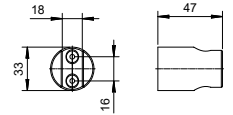

9129

Wall-mount handshower holder

Chrome 90 02 9129
Matte Black 90 13 9129

Brushed Stainless steel 90 93 9129

9349