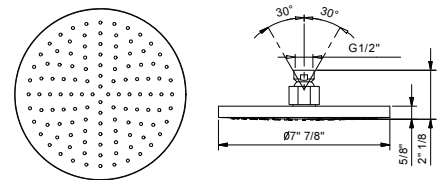

Chrome	86 02 9230UC
Matte Black	86 13 9230UC

8083U

9 1/2" Round showerhead

- Solid stainless steel construction
- Anti-limescale membrane
- Water flow restricted to 2.5 GPM

Shower arm for wall installation: #8028U, #8027U, #9231U, #8011U

Shower arms for ceiling installation: #9236U, #9237U