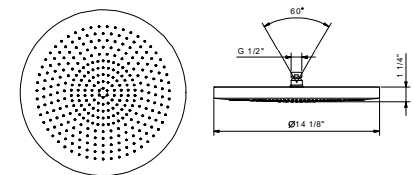

8084U

14 1/8" Round showerhead

- Solid stainless steel construction
- Anti-limescale membrane
- Water flow restricted to 2.5 GPM

Shower arm for wall installation: #8028U
Shower arms for ceiling installation: #9236U, #9237U

Chrome	86 02 8084U

Brushed Stainless steel   86 93 8084U