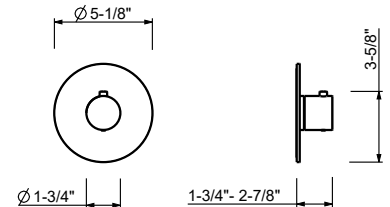

3/4" Thermostatic mixer without volume control

- Independent thermostatic shower/tub valve
- Round backplate
- 3/4" NPT inlets and outlet on rough
- Adjustable temperature range to 100° with push button override
- Sound insulation foam back
- Trim includes handles
- 16.9 GPM @ 60 PSI

Select one or more stop valves (#G591BU+#D391AU or #G576BU+#D376AU or #G576BU+#D377AU)