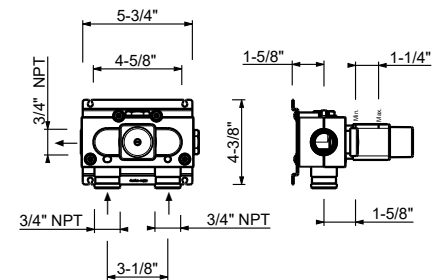

D300AU

Rough

19 00 D300AU