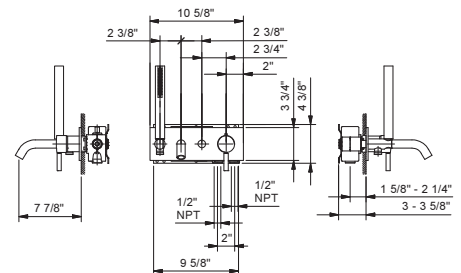

D020AU

Rough

22 00 D020AU

TOTAL PRICE

- Chrome
- Matte Black
- Deep Black PVD
- Matte Gun Metal PVD
- Matte British Gold PVD

Brushed Stainless steel