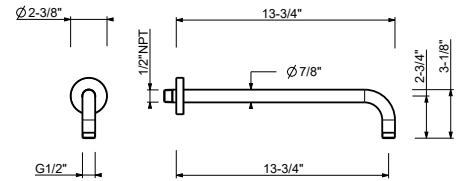

Brushed Stainless steel 86 93 8137U

OPTIONAL: Built-in part for drywall

W046U 91 00 W046U

8028U

17 3/4" Wall-mount shower arm

- Round escutcheon
- Curved angle
- 1/2" NPT male connection
- Matching showerhead: #8136U, #8136UC, #8083U, #8083UC, #8084U, #8084UC, #8113U, #8113UC