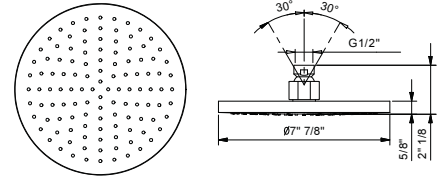

9230U

8" Round showerhead

- Solid brass construction
- Anti-limescale membrane
- Water flow restricted to 2.5 GPM

Fully inspectable for maintenance and cleaning

Chrome	86 02 9230U
Matte Black	86 13 9230U

9230UC

8" Round showerhead

- Solid brass construction
- Anti-limescale membrane
- Water flow restricted to 1.8 GPM

Fully inspectable for maintenance and cleaning