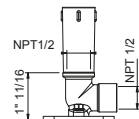

OPTIONAL: Built-in part for drywall

W046U 91 00 W046U