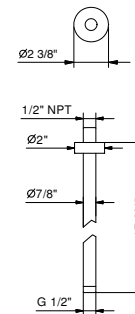

OPTIONAL: Built-in part for drywall

W046U 91 00 W046U