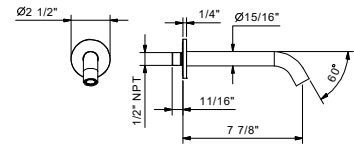

8433U

Wall-mount tub spout

- 7 7/8" spout projection
- Round escutcheon
- Integrated aerator
- Max 6.5 GPM
- 1/2" NPT male connection

Chrome	50 02 8433U
Matte Black	50 13 8433U
Deep Black PVD	50 S1 8433U
Matte Gun Metal PVD	50 P5 8433U
Matte British Gold PVD	50 P6 8433U
Pure Brass PVD	50 Q7 8433U
Raw Metal PVD	50 Q8 8433U

Brushed Stainless steel 50 93 8433U