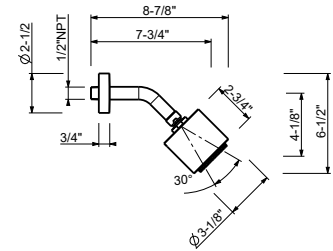

8135U

Wall-mount adjustable showerhead

- 1/2" NPT male connection
- Anti-limescale membrane
- Round escutcheon
- Water flow restricted to 2.2 GPM

Polished Stainless steel	86 38 8135U
Matte Black	86 13 8135U
Deep Black PVD	86 S1 8135U
Matte Gun Metal PVD	86 P5 8135U
Matte British Gold PVD	86 P6 8135U

Brushed Stainless steel 86 93 8135U

8135UC

Wall-mount adjustable showerhead

- 1/2" NPT male connection
- Anti-limescale membrane
- Round escutcheon
- Water flow restricted to 1.8 GPM