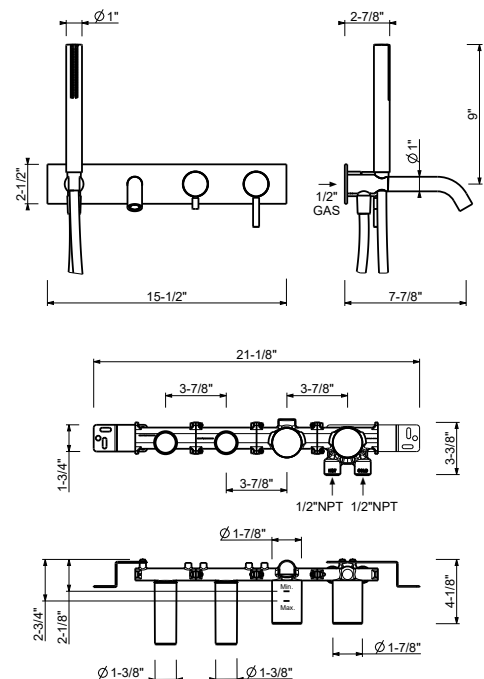

In-wall non-thermostatic single-control tub mixer

- 5 7/8" spout projection
- 2-way diverter with turning knob
- Cylindrical handshower with anti-siphon check valve
- Water plug with shower holder
- 58" vinyl hose
- 1/2" inlets
- Water flow restricted to 1.8 GPM for handshower
- 5.9 GPM @ 60 PSI

E820BU

Trim

Chrome	50 02 E820BU
Matte Black	50 13 E820BU
Deep Black PVD	50 S1 E820BU
Matte Gun Metal PVD	50 P5 E820BU
Matte British Gold PVD	50 P6 E820BU
Pure Brass PVD	50 Q7 E820BU
Raw Metal PVD	50 Q8 E820BU

Brushed Stainless steel 50 93 E820BU

Rough

44 00 R021AU

R021AU

In-wall non-thermostatic single-control tub mixer

- 7 7/8" spout projection
- 2-way diverter with turning knob
- Cylindrical handshower with anti-siphon check valve
- Water plug with shower holder
- 58" vinyl hose
- 1/2" inlets
- Water flow restricted to 1.8 GPM for handshower
- 5.9 GPM @ 60 PSI

E821BU

Trim

Chrome	50 02 E821BU
Matte Black	50 13 E821BU
Deep Black PVD	50 S1 E821BU
Matte Gun Metal PVD	50 P5 E821BU
Matte British Gold PVD	50 P6 E821BU
Pure Brass PVD	50 Q7 E821BU
Raw Metal PVD	50 Q8 E821BU

Brushed Stainless steel 50 93 E821BU

Rough

44 00 R021AU

R021AU