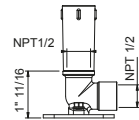

OPTIONAL: Built-in part for drywall

W046U 91 00 W046U