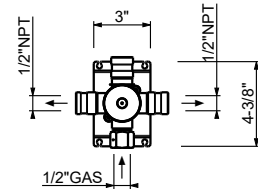

D376AU

Rough		
	19 00 D376AU	$ 504.00