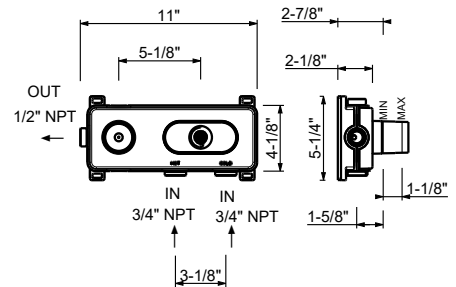

3/4" Thermostatic mixer with integrated volume control

- For horizontal installation
- 3/4" NPT inlets and 1/2" outlets
- With shut-off valve
- Rectangular backplate
- Handles included
- 15.3 GPM @ 60 PSI

G572BU

Trim

Chrome	87 02 G572BU
Matte Black	87 13 G572BU
Deep Black PVD	87 S1 G572BU
Matte Gun Metal PVD	87 P5 G572BU
Matte British Gold PVD	87 P6 G572BU
Pure Brass PVD	87 Q7 G572BU
Raw Metal PVD	87 Q8 G572BU

Brushed Stainless steel 87 93 G572BU

D331AU

Rough

19 00 D331AU