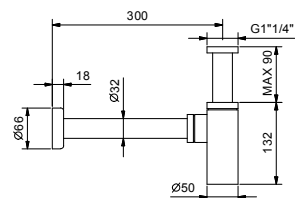

Brushed Stainless steel 91 93 W097U

9234

Round Bottle Trap

- for washbasin
- 1 1/4" inlet
- 1 1/4" outlet

N.B. complete finishing list in the section miscellaneous articles at the end of the pricelist

- Chrome 91 02 9234
- Matte Black 91 13 9234
- Deep Black PVD 91 S1 9234
- Matte Gun Metal PVD 91 P5 9234
- Matte British Gold PVD 91 P6 9234
- Pure Brass PVD 91 Q7 9234
- Raw Metal PVD 91 Q8 9234