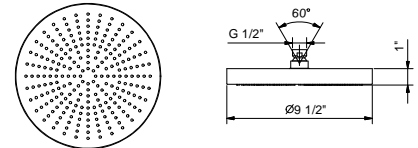

Chrome	86 02 8083U
Matte Black	86 13 8083U
Deep Black PVD	86 S1 8083U
Matte Gun Metal PVD	86 P5 8083U
Matte British Gold PVD	86 P6 8083U
Pure Brass PVD	86 Q7 8083U
Raw Metal PVD	86 Q8 8083U

Brushed Stainless steel 86 93 8083U

8083UC

9 1/2" Round showerhead

- Solid stainless steel construction
- Anti-limescale membrane
- Water flow restricted to 1.8 GPM

Shower arm for wall installation: #8028U, #8027U, #9231U, #8011U

Shower arms for ceiling installation: #9236U, #9237U