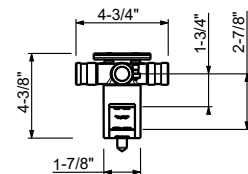

D376AU

Rough		
	19 00 D376AU	$ 504.00