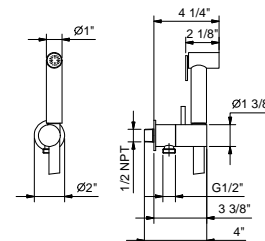

8486U

Double-function hydrobrush

- For toilet cleaning
- For personal care if used with a shower mixer
- Water plug with shower holder
- Stop valve
- Brass construction
- Round backplate
- 47 1/4" Vinyl hose
- 1/2" inlet
- 1.70 GPM @ 60 PSI

N.B. complete finishing list in the section miscellaneous articles at the end of the pricelist

N.B : Brushed nickel PVD for matching with Stainless Steel series

Chrome	91 02 8486U
Matte Black	91 13 8486U
Brushed Nickel PVD	91 92 8486U
Deep Black PVD	91 S1 8486U
Matte Gun Metal PVD	91 P5 8486U
Matte British Gold PVD	91 P6 8486U