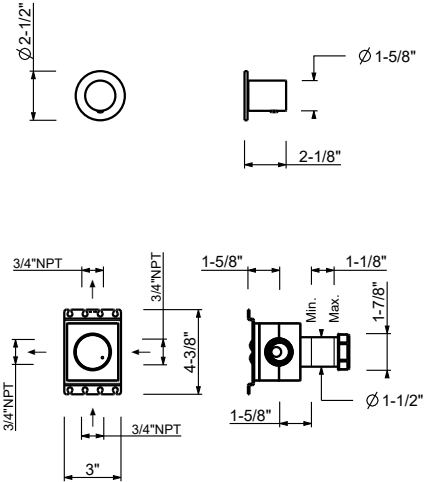

3/4" Volume control

- For remote installation
- Round backplate
- 3/4" NPT inlet and outlet
- Sound insulation foam back
- Handle included
- 15.3 GPM @ 60 PSI

To be used with thermostatic valve (#G500BU+#D300AU)

G591BU

Trim

Chrome	87 02 G591BU
Matte Black	87 13 G591BU
Deep Black PVD	87 S1 G591BU
Matte Gun Metal PVD	87 P5 G591BU
Matte British Gold PVD	87 P6 G591BU
Pure Brass PVD	87 Q7 G591BU
Raw Metal PVD	87 Q8 G591BU

Brushed Stainless steel 87 93 G591BU

D391AU

Rough

19 00 D391AU