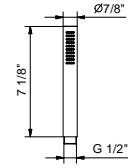

8783U

FIT handshower

- Cylindrical shape
- Anti-backflow
- Anti-limescale membrane
- Water flow restricted to 1.8 GPM

Chrome	90 02 8783U
Matte Black	90 13 8783U
Deep Black PVD	90 S1 8783U
Matte Gun Metal PVD	90 P5 8783U
Matte British Gold PVD	90 P6 8783U
Pure Brass PVD	90 Q7 8783U
Raw Metal PVD	90 Q8 8783U

Brushed Stainless steel 90 93 8783U