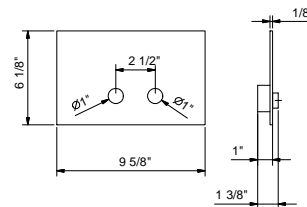

8402U

Flush actuator plate

- Stainless steel construction
- Projecting push-button controls
- Round push-button controls
- Compatible with GEBERIT models: 111.798.00.1, 111.335.00.5
- Concealed fixing system

N.B. complete finishing list in the section miscellaneous articles at the end of the pricelist