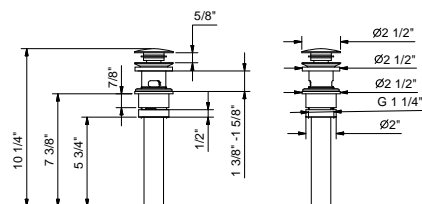

9865U

1 1/4" Push-up drain with overflow

N.B. complete finishing list in the section miscellaneous articles at the end of the pricelist

- Chrome 91 02 9865U
- Matte Black 91 13 9865U
- Deep Black PVD 91 S1 9865U
- Matte Gun Metal PVD 91 P5 9865U
- Matte British Gold PVD 91 P6 9865U
- Pure Brass PVD 91 Q7 9865U
- Raw Metal PVD 91 Q8 9865U

Brushed Stainless steel 91 93 9865U