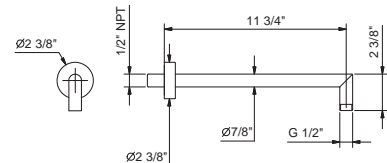

OPTIONAL: Built-in part for drywall

W046U 91 00 W046U