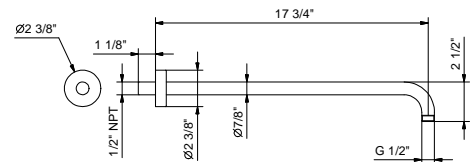

OPTIONAL: Built-in part for drywall

W046U 91 00 W046U