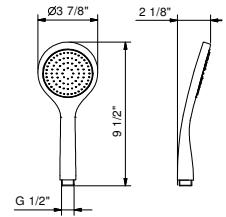

Brushed Stainless steel 90 93 8783U

8914U

DISCO 3 7/8" handshower

- Chromed ABS
- Anti-limescale membrane
- Anti-backflow
- Water flow restricted to 2.5 GPM

Chrome 90 02 8914U

9678

MARE 4 1/8" handshower

- Single function spray pattern
- Anti-backflow
- Anti-limescale membrane
- Water flow restricted to 3.1 GPM