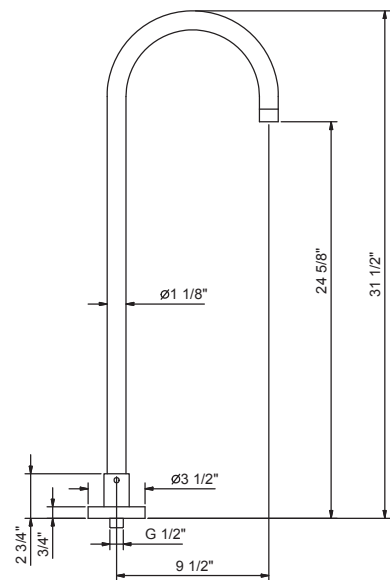

8432U

Wall-mount tub spout

- 5 7/8" spout projection
- Integrated aerator
- Round escutcheon
- Max 6.5 GPM
- 1/2" NPT male connection

Chrome	50 02 8432U
Matte Black	50 13 8432U
Deep Black PVD	50 S1 8432U
Matte Gun Metal PVD	50 P5 8432U
Matte British Gold PVD	50 P6 8432U
Pure Brass PVD	50 Q7 8432U
Raw Metal PVD	50 Q8 8432U

Brushed Stainless steel 50 93 8432U

8433U

Wall-mount tub spout

- 7 7/8" spout projection
- Round escutcheon
- Integrated aerator
- Max 6.5 GPM
- 1/2" NPT male connection

Chrome	50 02 8433U
Matte Black	50 13 8433U
Deep Black PVD	50 S1 8433U
Matte Gun Metal PVD	50 P5 8433U
Matte British Gold PVD	50 P6 8433U
Pure Brass PVD	50 Q7 8433U
Raw Metal PVD	50 Q8 8433U

Brushed Stainless steel 50 93 8433U

9350U

Floor-mount tub spout

- 31 1/2" height
- Water flow restricted
- 1/2" NPT male connection
- 8.5 GPM @ 60 PSI

Chrome	50 02 9350U
Matte Black	50 13 9350U
Deep Black PVD	50 S1 9350U
Matte Gun Metal PVD	50 P5 9350U
Matte British Gold PVD	50 P6 9350U

Brushed Stainless steel 50 93 9350U