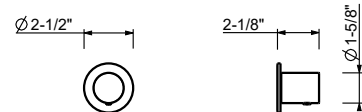

D376AU

Rough		
	19 00 D376AU	$ 504.00