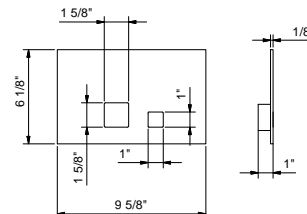

8403U

Flush actuator plate

- Stainless steel construction
- Flush fit controls
- Square push-button controls
- Compatible with GEBERIT models: 111.798.00.1, 111.335.00.5
- Concealed fixing system

N.B. complete finishing list in the section miscellaneous articles at the end of the pricelist