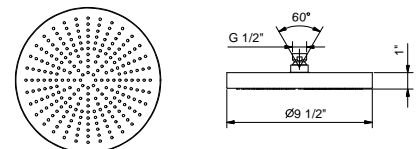

Chrome	86 02 8083UC
Matte Black	86 13 8083UC
Deep Black PVD	86 S1 8083UC
Matte Gun Metal PVD	86 P5 8083UC
Matte British Gold PVD	86 P6 8083UC
Pure Brass PVD	86 Q7 8083UC
Raw Metal PVD	86 Q8 8083UC

Brushed Stainless steel 86 93 8083UC