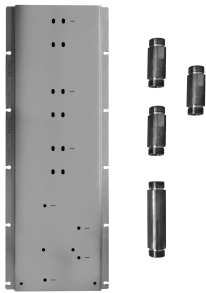

EXAMPLE OF INSTALLATION - 1 OUTLET

EXAMPLE OF INSTALLATION - 2 OUTLETS

W043U

OPTIONAL - Easy Fix System

- plate and connections:
 • for vertical and horizontal installation:
 • to install art- D300AU / D391AU - **3 outlets**