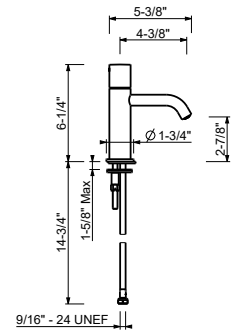

G904WU

Single-control washbasin mixer

- 4 3/8" spout projection
- handles: CYLINDRICAL and LEVER
- Water flow restricted to 1.2 GPM
- Flexible supply lines
- Without drain

Drain to be ordered separately: please select #9865U, #W095U or #W097U.

Chrome	50 02 G904WU
Matte Black	50 13 G904WU
Deep Black PVD	50 S1 G904WU
Matte Gun Metal PVD	50 P5 G904WU
Matte British Gold PVD	50 P6 G904WU
Pure Brass PVD	50 Q7 G904WU
Raw Metal PVD	50 Q8 G904WU

Brushed Stainless steel 50 93 G904WU