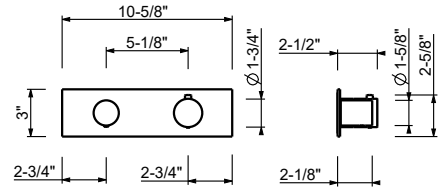

3/4" Thermostatic mixer with integrated volume control

- For horizontal installation
- 3/4" NPT inlets and 1/2" outlets
- With shut-off valve
- Rectangular backplate
- Handles included
- 15.3 GPM @ 60 PSI

G572BU

Trim

Chrome	87 02 G572BU
Matte Black	87 13 G572BU
Deep Black PVD	87 S1 G572BU
Matte Gun Metal PVD	87 P5 G572BU
Matte British Gold PVD	87 P6 G572BU
Pure Brass PVD	87 Q7 G572BU
Raw Metal PVD	87 Q8 G572BU

Brushed Stainless steel 87 93 G572BU

D331AU

Rough

19 00 D331AU