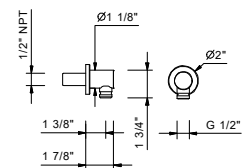

Wall-mount water outlet

- Round escutcheon
- Solid brass construction
- 1/2" NPT male connection

Chrome

91 02 7034U

Matte Black

91 13 7034U

Deep Black PVD

91 S1 7034U

Matte Gun Metal PVD

91 P5 7034U

Matte British Gold PVD

91 P6 7034U

Pure Brass PVD

91 Q7 7034U

Raw Metal PVD

91 Q8 7034U

Brushed Stainless steel

91 93 7034U