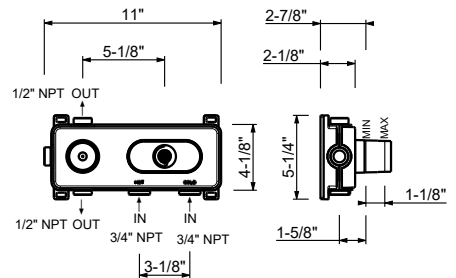

Rough

19 00 D372AU