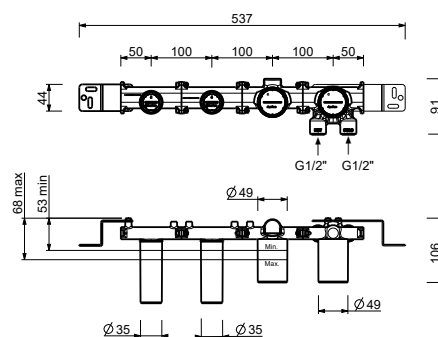

R021A

Parte da incasso

44 00 R021A