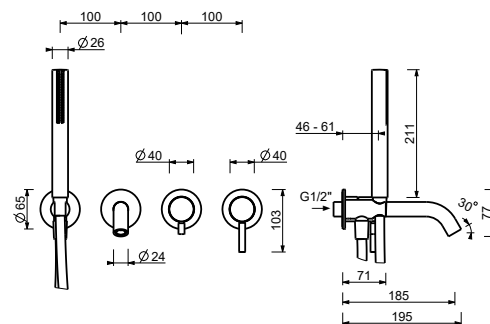

Miscelatore vasca incasso

- interasse bocca 20 cm
- maniglia
- deviatore a rotazione a **2 uscite**
- doccetta SUN
- presa acqua con supporto per doccetta
- flessibile PVC 150 cm
- ingressi da 1/2"

N.B. doccetta FIT nelle versioni PVD e 93

M721B

Parte esterna

Cromo	50 02 M721B
Nero Opaco	50 13 M721B
Bianco Opaco	50 29 M721B
Matt Gun Metal PVD	50 P5 M721B
Matt British Gold PVD	50 P6 M721B
Matt Copper PVD	50 P9 M721B
Deep Black PVD	50 S1 M721B
Pure Brass PVD	50 Q7 M721B
Raw Metal PVD	50 Q8 M721B

Acciaio spazzolato   **50 93 M721B**