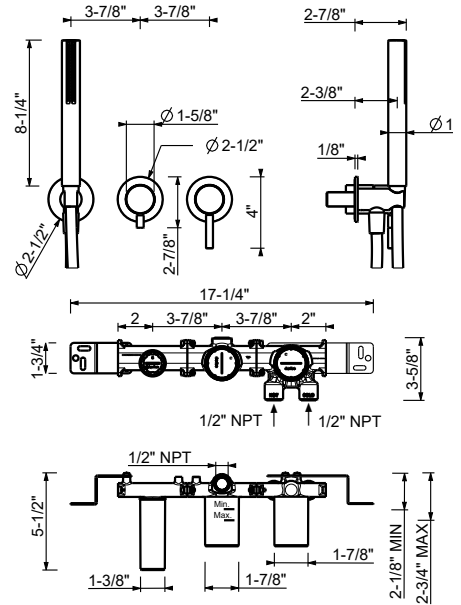

Built-in shower mixer

- 2-way diverter with turning knob
- Cylindrical handshower with anti-siphon check valve
- Water plug with shower holder
- 58" vinyl hose
- 1/2" NPT inlets
- Water flow restricted to 1.8 gpm for handshower
- 5.9 gpm @ 60 psi

M784BU

Trim

Chrome	50 02 M784BU
Matte Black	50 13 M784BU
Matte White	50 29 M784BU
Matte Gun Metal PVD	50 P5 M784BU
Matte British Gold PVD	50 P6 M784BU
Matte Copper PVD	50 P9 M784BU
Deep Black PVD	50 S1 M784BU
Pure Brass PVD	50 Q7 M784BU
Raw Metal PVD	50 Q8 M784BU

Brushed Stainless steel 50 93 M784BU

R084AU

Rough

44 00 R084AU