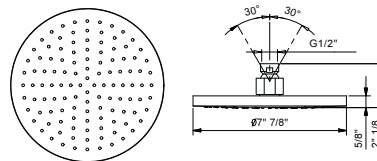

Brushed Stainless steel 87 93 G576BU

D377AU

Rough

19 00 D377AU

9230U

8" Round showerhead

- Solid brass construction
- Anti-limescale membrane
- Water flow restricted to 2.0 gpm

Compatible with all Fantini wall and ceiling mount shower arms