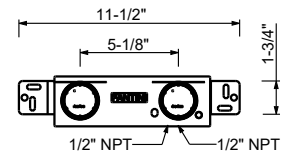

Brushed Stainless steel 50 93 E810BU

M011AU

Rough

44 00 M011AU

Wall-mount single-control washbasin mixer, handle with lever

- 7 7/8" spout projection
- Spout to the left
- Round escutcheon
- Water flow restricted to 1.2 gpm
- Traditional cartridge