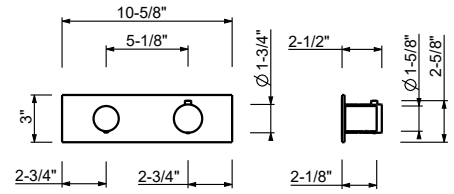

3/4" Thermostatic mixer with 3-way diverter

- Temperature control with safety override button at 100° F
- 3/4" NPT inlets, 1/2" outlets on rough
- Flow rate: 8.7 gpm @ 60 psi (primary outlet)
- Flow rate: 7.4 gpm @ 60 psi (secondary outlet)
- Flow rate: 7.4 gpm @ 60 psi (third outlet)
- Anti-scald mechanism
- Watertight casing for added safety
- Accessible shut-off valves and filters
- For horizontal installation

G572BU

Trim

Chrome	87 02 G572BU
Matte Black	87 13 G572BU
Matte White	87 29 G572BU
Matte Gun Metal PVD	87 P5 G572BU
Matte British Gold PVD	87 P6 G572BU
Matte Copper PVD	87 P9 G572BU
Deep Black PVD	87 S1 G572BU
Pure Brass PVD	87 Q7 G572BU
Raw Metal PVD	87 Q8 G572BU

Brushed Stainless steel 87 93 G572BU