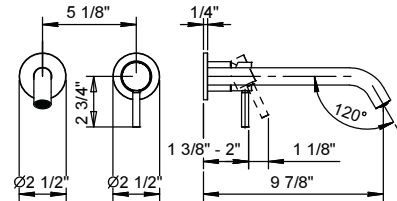

Brushed Stainless steel 50 93 E812BU

M011AU

Rough

44 00 M011AU

Wall-mount single-control washbasin mixer, handle with lever

- 9 7/8" spout projection
- Spout to the left
- Water flow restricted to 1.2 gpm
- Traditional cartridge