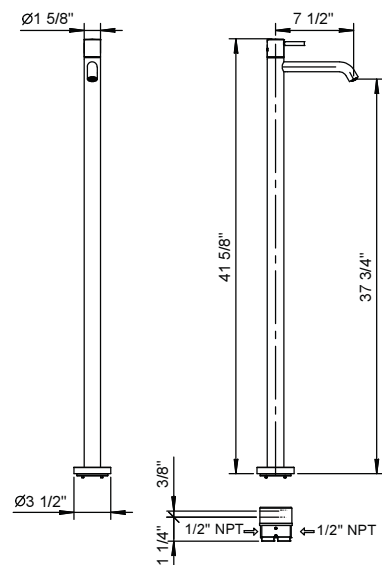

Rough

19 00 3336AU