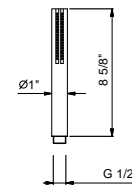

9673U

SUN handshower

- Cylindrical
- Anti-siphon valve
- Anti-limescale membrane
- Water flow restricted to 1.8 gpm

Chrome	90 02 9673U
Matte Black	90 13 9673U
Matte White	90 29 9673U