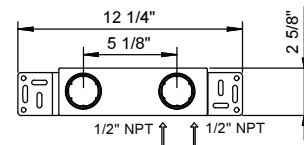

Brushed Stainless steel 50 93 E812BU

M011AU

Rough

44 00 M011AU

Wall-mount single-control washbasin mixer, handle with lever

- 9 7/8" spout projection
- Spout to the left
- Water flow restricted to 1.2 gpm
- Traditional cartridge