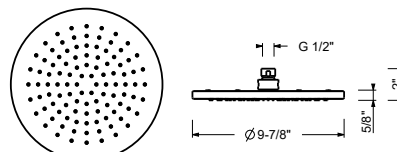

8146U

9 7/8" Round showerhead

- Solid stainless steel construction
- Anti-limescale membrane
- Water flow restricted to 2.0 gpm

Compatible with all Fantini wall and ceiling mount shower arms

Chrome	86 02 8146U
Matte Black	86 13 8146U
Matte White	86 29 8146U
Matte Gun Metal PVD	86 P5 8146U
Matte British Gold PVD	86 P6 8146U
Matte Copper PVD	86 P9 8146U
Deep Black PVD	86 S1 8146U

Brushed Stainless steel 86 93 8146U