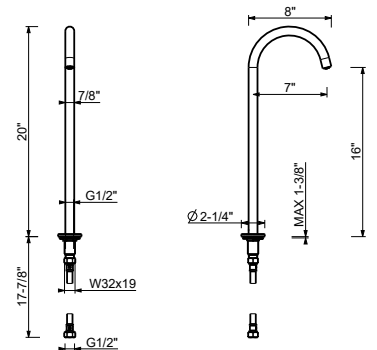

Brushed Stainless steel 50 93 E895U

8436U

Deck-mount washbasin spout

- 8 3/8" spout projection
- 11" spout height
- 1/2" NPT inlet
- Water flow restricted to 1.2 gpm

Chrome	24 02 8436U
Matte Black	24 13 8436U
Matte White	24 29 8436U
Matte Gun Metal PVD	24 P5 8436U
Matte British Gold PVD	24 P6 8436U
Matte Copper PVD	24 P9 8436U
Deep Black PVD	24 S1 8436U
Pure Brass PVD	24 Q7 8436U
Raw Metal PVD	24 Q8 8436U

Brushed Stainless steel 24 93 8436U

Z346U

Deck-mount washbasin spout

- 7" spout projection
- 20" spout height
- 1/2" NPT inlet
- Water flow restricted to 1.2 gpm

Chrome	50 02 Z346U
Matte Black	50 13 Z346U
Matte White	50 29 Z346U
Matte Gun Metal PVD	50 P5 Z346U
Matte British Gold PVD	50 P6 Z346U
Matte Copper PVD	50 P9 Z346U
Deep Black PVD	50 S1 Z346U
Pure Brass PVD	50 Q7 Z346U
Raw Metal PVD	50 Q8 Z346U

Brushed Stainless steel 50 93 Z346U

8496U

Deck-mount washbasin spout

- 5 3/4" spout projection
- 1/2" NPT inlet
- Water flow restricted to 1.2 gpm

Chrome	24 02 8496U
Matte Black	24 13 8496U
Matte White	24 29 8496U
Matte Gun Metal PVD	24 P5 8496U
Matte British Gold PVD	24 P6 8496U
Matte Copper PVD	24 P9 8496U
Deep Black PVD	24 S1 8496U
Pure Brass PVD	24 Q7 8496U
Raw Metal PVD	24 Q8 8496U