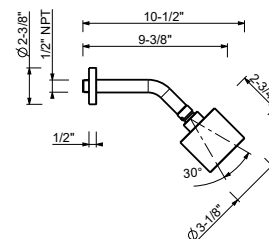

Chrome	86 02 8147UC
Matte Black	86 13 8147UC
Matte White	86 29 8147UC
Matte Gun Metal PVD	86 P5 8147UC
Matte British Gold PVD	86 P6 8147UC
Matte Copper PVD	86 P9 8147UC
Deep Black PVD	86 S1 8147UC
Pure Brass PVD	86 Q7 8147UC
Raw Metal PVD	86 Q8 8147UC
Brushed Stainless steel	86 93 8147UC