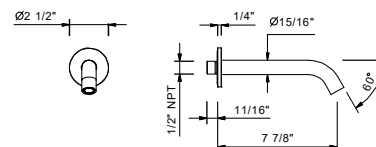

8433U

Wall-mount tub spout

- 7 7/8" spout projection
- Integrated aerator
- Round escutcheon
- Max 6.5 GPM
- 1/2" NPT male connection

Chrome	50 02 8433U
Matte Black	50 13 8433U
Matte White	50 29 8433U
Matte Gun Metal PVD	50 P5 8433U
Matte British Gold PVD	50 P6 8433U
Matte Copper PVD	50 P9 8433U
Deep Black PVD	50 S1 8433U
Pure Brass PVD	50 Q7 8433U
Raw Metal PVD	50 Q8 8433U

Brushed Stainless steel 50 93 8433U