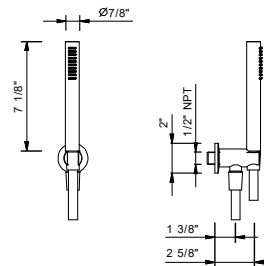

8093U

Wall-mount handshower set

- FIT handshower with anti-siphon check valve
- Anti-limescale membrane
- 58" vinyl hose
- Water outlet with holder
- Round escutcheon
- 1/2" NPT male connection
- Water flow restricted to 1.8 gpm

Chrome	86 02 8093U
Matte Black	86 13 8093U
Matte White	86 29 8093U
Matte Gun Metal PVD	86 P5 8093U
Matte British Gold PVD	86 P6 8093U
Matte Copper PVD	86 P9 8093U
Deep Black PVD	86 S1 8093U
Pure Brass PVD	86 Q7 8093U
Raw Metal PVD	86 Q8 8093U

Brushed Stainless steel 86 93 8093U

9673U

SUN handshower

- Cylindrical
- Anti-siphon valve
- Anti-limescale membrane
- Water flow restricted to 1.8 gpm

Chrome	90 02 9673U
Matte Black	90 13 9673U
Matte White	90 29 9673U

8783U

FIT handshower

- Cylindrical
- Anti-siphon valve
- Anti-limescale membrane
- Water flow restricted to 1.8 gpm

Chrome	90 02 8783U
Matte Black	90 13 8783U
Matte White	90 29 8783U
Matte Gun Metal PVD	90 P5 8783U
Matte British Gold PVD	90 P6 8783U
Matte Copper PVD	90 P9 8783U
Deep Black PVD	90 S1 8783U
Pure Brass PVD	90 Q7 8783U
Raw Metal PVD	90 Q8 8783U

Brushed Stainless steel 90 93 8783U