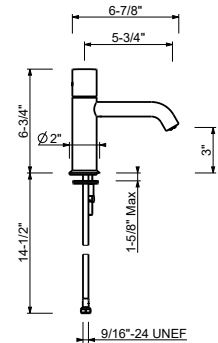

E903WU

Single-control washbasin mixer with extended spout, cylindrical handle

- 5 3/4" spout projection
- Water flow restricted to 1.2 gpm
- Traditional cartridge
- Flexible supply lines included

Drain not included, please select W095U or W097U in the Miscellaneous Articles section.

Chrome	50 02 E903WU
Matte Black	50 13 E903WU
Matte White	50 29 E903WU
Matte Gun Metal PVD	50 P5 E903WU
Matte British Gold PVD	50 P6 E903WU
Matte Copper PVD	50 P9 E903WU
Deep Black PVD	50 S1 E903WU
Pure Brass PVD	50 Q7 E903WU
Raw Metal PVD	50 Q8 E903WU

Brushed Stainless steel 50 93 E903WU