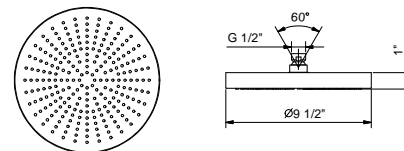

Chrome	86 02 8083UC
Matte Black	86 13 8083UC
Matte White	86 29 8083UC
Matte Gun Metal PVD	86 P5 8083UC
Matte British Gold PVD	86 P6 8083UC
Matte Copper PVD	86 P9 8083UC
Deep Black PVD	86 S1 8083UC
Pure Brass PVD	86 Q7 8083UC
Raw Metal PVD	86 Q8 8083UC

Brushed Stainless steel   86 93 8083UC