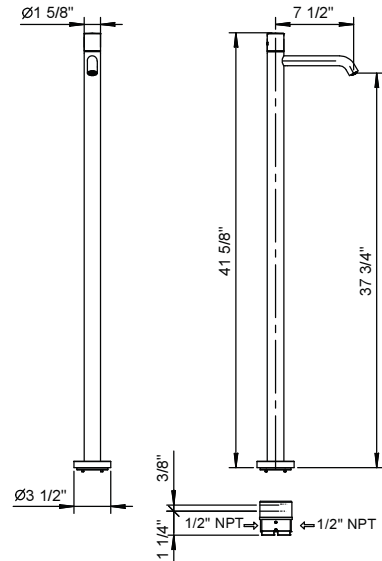

Floor-mount single-control washbasin mixer

- 7 1/2" spout projection
- Water flow restricted to 1.2 gpm

Drain not included, please select W095U or W097U in the Miscellaneous Articles section.

E936BU

3336AU

Trim

Chrome	50 02 E936BU
Matte Black	50 13 E936BU
Matte White	50 29 E936BU
Matte Gun Metal PVD	50 P5 E936BU
Matte British Gold PVD	50 P6 E936BU
Matte Copper PVD	50 P9 E936BU
Deep Black PVD	50 S1 E936BU

Rough

19 00 3336AU