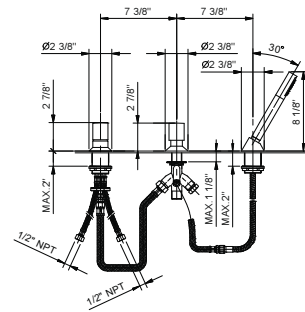

1667U

Deck-mount single-control tub mixer with handshower set

- Without spout
- Cylindrical handshower with anti-siphon check valve
- 58" metal hose
- Diverter
- Handle included
- 5 gpm @ 60 psi

Chrome	50 02 1667U
Matte Black	50 13 1667U
Matte White	50 29 1667U
Matte Gun Metal PVD	50 P5 1667U
Matte British Gold PVD	50 P6 1667U
Matte Copper PVD	50 P9 1667U
Deep Black PVD	50 S1 1667U