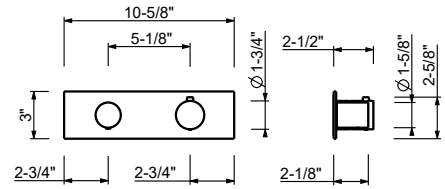

3/4" Thermostatic mixer with 2-way diverter

- Temperature control with safety override button at 100° F
- 3/4" NPT inlets, 1/2" outlets on rough
- Flow rate: 8.9 gpm @ 60 psi (primary outlet)
- Flow rate: 7.6 gpm @ 60 psi (secondary outlet)
- Anti-scald mechanism
- Watertight casing for added safety
- Accessible shut-off valves and filters
- For horizontal installation

G572BU

Trim

Chrome	87 02 G572BU
Matte Black	87 13 G572BU
Matte White	87 29 G572BU
Matte Gun Metal PVD	87 P5 G572BU
Matte British Gold PVD	87 P6 G572BU
Matte Copper PVD	87 P9 G572BU
Deep Black PVD	87 S1 G572BU
Pure Brass PVD	87 Q7 G572BU
Raw Metal PVD	87 Q8 G572BU

Brushed Stainless steel 87 93 G572BU