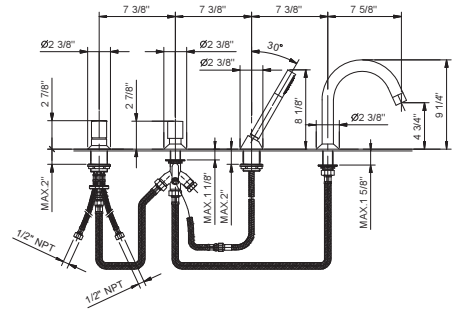

1665U

Deck-mount single-control tub mixer with handshower set

- 7 5/8" spout projection
- Cylindrical handshower with anti-siphon check valve
- 58" metal hose
- Diverter
- Handle included
- Water flow restricted to 1.8 gpm for handshower
- 5 gpm @ 60 psi

Chrome	50 02 1665U
Matte Black	50 13 1665U
Matte White	50 29 1665U
Matte Gun Metal PVD	50 P5 1665U
Matte British Gold PVD	50 P6 1665U
Matte Copper PVD	50 P9 1665U
Deep Black PVD	50 S1 1665U