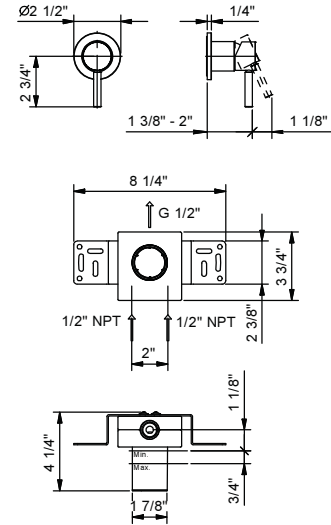

Wall-mount separate for washbasin spouts

- For use with spouts: #8486U - #9732U - #9733U - #9561U
- 1/2" NPT inlet
- Round escutcheon
- 7.6 gpm @ 60 psi

E863BU

Trim

Chrome	50 02 E863BU
Matte Black	50 13 E863BU
Matte White	50 29 E863BU
Matte Gun Metal PVD	50 P5 E863BU
Matte British Gold PVD	50 P6 E863BU
Matte Copper PVD	50 P9 E863BU
Deep Black PVD	50 S1 E863BU
Pure Brass PVD	50 Q7 E863BU
Raw Metal PVD	50 Q8 E863BU

Brushed Stainless steel 50 93 E863BU

M063AU

Rough

44 00 M063AU