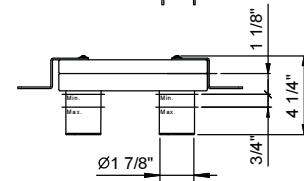

Brushed Stainless steel 50 93 E812BU

M011AU

Rough

44 00 M011AU

Wall-mount single-control washbasin mixer, handle with lever

- 9 7/8" spout projection
- Spout to the left
- Water flow restricted to 1.2 gpm
- Traditional cartridge