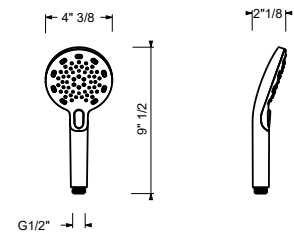

Chrome 90 02 Z348U
Matte Black 90 13 Z348U
Brushed Nickel PVD 90 92 Z348U
Matte Gun Metal PVD 90 P5 Z348U
Matte British Gold PVD 90 P6 Z348U

8929U

DISCO 5 1/8" handshower

- 3 functions: rain, mist blow, massage
- Anti-limescale membrane
- Anti-siphon valve
- Water flow restricted to 2.5 gpm