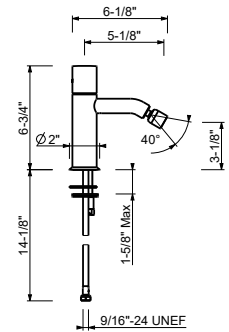

E908WU

Single-control bidet mixer, cylindrical handle

- 5 1/8" spout projection
- Traditional cartridge
- Flexible supply lines included
- Handle included

Drain not included, please select W095U or W097U in the Miscellaneous Articles section.

Chrome	50 02 E908WU
Matte Black	50 13 E908WU
Matte White	50 29 E908WU
Matte Gun Metal PVD	50 P5 E908WU
Matte British Gold PVD	50 P6 E908WU
Matte Copper PVD	50 P9 E908WU
Deep Black PVD	50 S1 E908WU
Pure Brass PVD	50 Q7 E908WU
Raw Metal PVD	50 Q8 E908WU

Brushed Stainless steel 50 93 E908WU