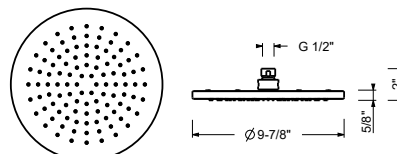

8146UC

9 7/8" Round showerhead - Restricted to 1.8 gpm

- Solid stainless steel construction
- Anti-limescale membrane
- Water flow restricted to 1.8 gpm

Compatible with all Fantini wall and ceiling mount shower arms

Chrome	86 02 8146UC
Matte Black	86 13 8146UC
Matte White	86 29 8146UC
Matte Gun Metal PVD	86 P5 8146UC
Matte British Gold PVD	86 P6 8146UC
Matte Copper PVD	86 P9 8146UC
Deep Black PVD	86 S1 8146UC

Brushed Stainless steel 86 93 8146UC