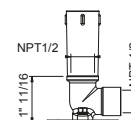

9236U

10" Ceiling-mount shower arm

- Round escutcheon
- 1/2" NPT male connection

Chrome	86 02 9236U
Matte Black	86 13 9236U
Matte White	86 29 9236U
Matte Gun Metal PVD	86 P5 9236U
Matte British Gold PVD	86 P6 9236U
Matte Copper PVD	86 P9 9236U
Deep Black PVD	86 S1 9236U
Pure Brass PVD	86 Q7 9236U
Raw Metal PVD	86 Q8 9236U

Brushed Stainless steel 86 93 9236U

OPTIONAL: Built-in part

W046U 91 00 W046U