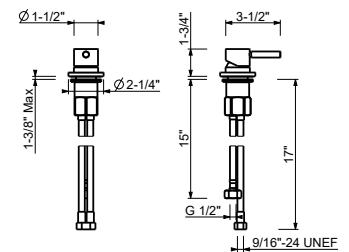

Brushed Stainless steel 50 93 E895U

8436U

Deck-mount washbasin spout

- 8 3/8" spout projection
- 11" spout height
- 1/2" NPT inlet
- Water flow restricted to 1.2 gpm

Chrome	24 02 8436U
Matte Black	24 13 8436U
Matte White	24 29 8436U
Matte Gun Metal PVD	24 P5 8436U
Matte British Gold PVD	24 P6 8436U
Matte Copper PVD	24 P9 8436U
Deep Black PVD	24 S1 8436U
Pure Brass PVD	24 Q7 8436U
Raw Metal PVD	24 Q8 8436U