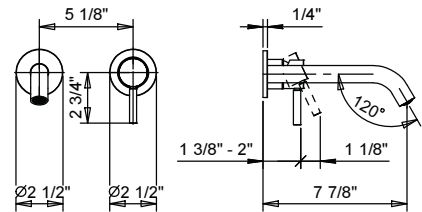

Brushed Stainless steel 50 93 E811BU

M011AU

Rough

44 00 M011AU

Wall-mount single-control washbasin mixer, handle with lever

- 7 7/8" spout projection
- Spout to the left
- Water flow restricted to 1.2 gpm
- Traditional cartridge