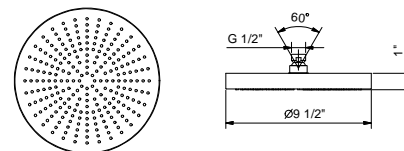

Chrome	86 02 8083U
Matte Black	86 13 8083U
Matte White	86 29 8083U
Matte Gun Metal PVD	86 P5 8083U
Matte British Gold PVD	86 P6 8083U
Matte Copper PVD	86 P9 8083U
Deep Black PVD	86 S1 8083U
Pure Brass PVD	86 Q7 8083U
Raw Metal PVD	86 Q8 8083U

Brushed Stainless steel   86 93 8083U

8083UC

9 1/2" Round showerhead - Restricted to 1.8 gpm

- Solid stainless steel construction
- Anti-limescale membrane
- Water flow restricted to 1.8 gpm

Compatible with all Fantini wall and ceiling mount shower arms