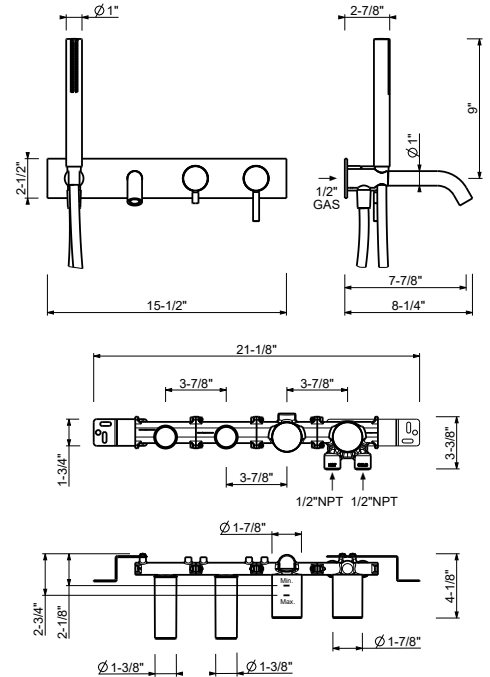

In-wall non-thermostatic single-control tub mixer

- 7 7/8" spout projection
- 2-way diverter with turning knob
- Cylindrical handshower with anti-siphon check valve
- Water plug with shower holder
- 58" vinyl hose
- 1/2" NPT inlets
- Water flow restricted to 1.8 gpm for handshower
- 5.9 gpm @ 60 psi

E821BU

Trim

Chrome	50 02 E821BU
Matte Black	50 13 E821BU
Matte White	50 29 E821BU
Matte Gun Metal PVD	50 P5 E821BU
Matte British Gold PVD	50 P6 E821BU
Matte Copper PVD	50 P9 E821BU
Deep Black PVD	50 S1 E821BU
Pure Brass PVD	50 Q7 E821BU
Raw Metal PVD	50 Q8 E821BU

Brushed Stainless steel 50 93 E821BU

R021AU

Rough

44 00 R021AU