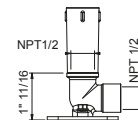

OPTIONAL: Built-in part

W046U 91 00 W046U