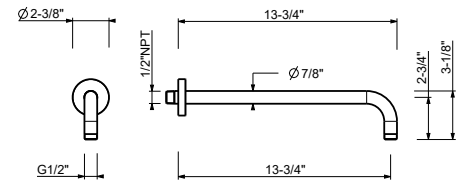

OPTIONAL: Built-in part

W046U 91 00 W046U