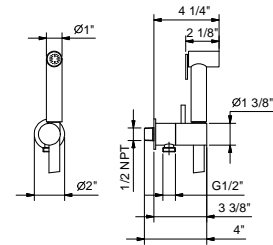

8486U

Double-function hydrobrush

- For toilet cleaning
- For personal care if used with a shower mixer
- Water plug with shower holder
- Stop valve
- Round backplate
- 47 1/4" Vinyl hose
- 1/2" NPT male connection
- 1.70 GPM @ 60 psi

Complete list of available finishes in the Miscellaneous Articles section.

Note: Use Brushed Nickel PVD to match with Brushed Stainless Steel