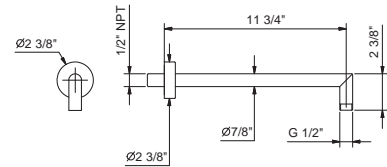

OPTIONAL: Built-in part

W046U 91 00 W046U