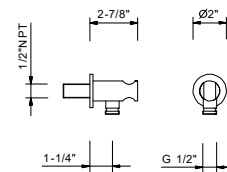

Wall-mount handshower holder with water outlet - Round escutcheon

- Round escutcheon
- Solid brass construction
- 1/2" NPT male connection

Chrome	91 02 9323U
Matte Black	91 13 9323U
Matte White	91 29 9323U
Matte Gun Metal PVD	91 P5 9323U
Matte British Gold PVD	91 P6 9323U
Matte Copper PVD	91 P9 9323U
Deep Black PVD	91 S1 9323U
Pure Brass PVD	91 Q7 9323U
Raw Metal PVD	91 Q8 9323U

Brushed Stainless steel 91 93 9323U