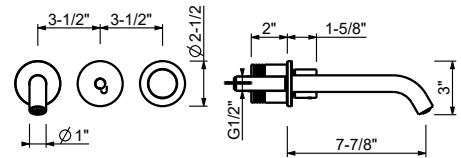

G311BU

Trim

Chrome	50 02 G311BU
Matte Black	50 13 G311BU
Matte White	50 29 G311BU
Matte Gun Metal PVD	50 P5 G311BU
Matte British Gold PVD	50 P6 G311BU
Matte Copper PVD	50 P9 G311BU
Deep Black PVD	50 S1 G311BU
Pure Brass PVD	50 Q7 G311BU
Raw Metal PVD	50 Q8 G311BU

Brushed Stainless steel 50 93 G311BU