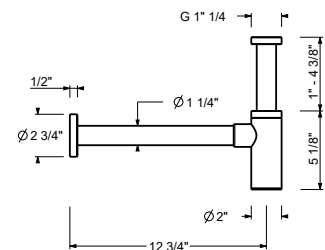

9234

Bottle Trap

• for washbasin
• 1 1/4" inlet
• 1 1/4" outlet

Complete list of available finishes in the Miscellaneous Articles section.

Chrome	91 02 9234
Matte Black	91 13 9234
Matte White	91 29 9234
Matte Gun Metal PVD	91 P5 9234
Matte British Gold PVD	91 P6 9234
Matte Copper PVD	91 P9 9234
Deep Black PVD	91 S1 9234
Pure Brass PVD	91 Q7 9234
Raw Metal PVD	91 Q8 9234

Brushed Stainless steel 91 93 9234