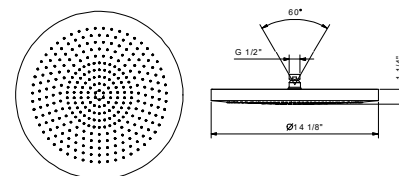

8084U

14 1/8" Round showerhead

- Solid stainless steel construction
- Anti-limescale membrane
- Water flow restricted to 2.0 gpm

Compatible with all Fantini wall and ceiling mount shower arms

Chrome 86 02 8084U

Brushed Stainless steel 86 93 8084U