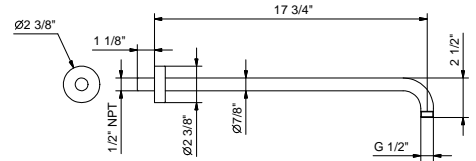

8028U

17 3/4" Wall-mount shower arm

- Curved angle
- Round escutcheon
- 1/2" NPT male connection

Chrome	86 02 8028U
Matte Black	86 13 8028U
Matte White	86 29 8028U
Matte Gun Metal PVD	86 P5 8028U
Matte British Gold PVD	86 P6 8028U
Matte Copper PVD	86 P9 8028U
Deep Black PVD	86 S1 8028U
Pure Brass PVD	86 Q7 8028U
Raw Metal PVD	86 Q8 8028U

Brushed Stainless steel 86 93 8028U

OPTIONAL: Built-in part

W046U 91 00 W046U