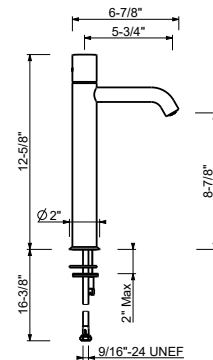

Brushed Stainless steel 50 93 E803WU

E906WU

Single-control vessel mixer, cylindrical handle

- 5 3/4" spout projection
- Water flow restricted to 1.2 gpm
- Traditional cartridge
- Flexible supply lines included

Brushed Stainless steel 50 93 E906WU

E806WU

Single-control vessel mixer, handle with lever

- 5 3/4" spout projection
- Water flow restricted to 1.2 gpm
- Traditional cartridge
- Flexible supply lines included