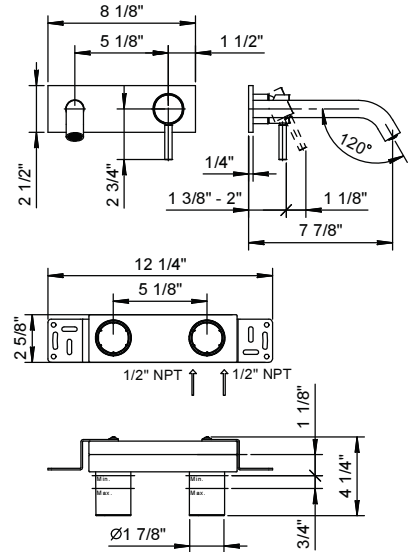

Brushed Stainless steel 50 93 E813BU

M011AU

Rough

44 00 M011AU

Wall-mount single-control washbasin mixer, handle with lever

- 9 7/8" spout projection
- Spout to the left
- Round escutcheon
- Traditional cartridge
- Water flow restricted to 1.2 gpm