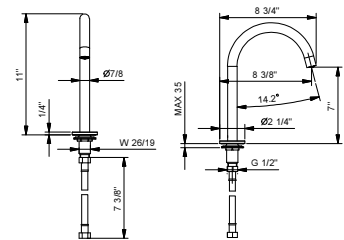

Brushed Stainless steel 50 93 E895U

8436U

Deck-mount washbasin spout

- 8 3/8" spout projection
- 11" spout height
- 1/2" NPT inlet
- Water flow restricted to 1.2 gpm

Chrome	24 02 8436U
Matte Black	24 13 8436U
Matte White	24 29 8436U
Matte Gun Metal PVD	24 P5 8436U
Matte British Gold PVD	24 P6 8436U
Matte Copper PVD	24 P9 8436U
Deep Black PVD	24 S1 8436U
Pure Brass PVD	24 Q7 8436U
Raw Metal PVD	24 Q8 8436U

Brushed Stainless steel 24 93 8436U

Z346U

Deck-mount washbasin spout

- 7" spout projection
- 20" spout height
- 1/2" NPT inlet
- Water flow restricted to 1.2 gpm

Chrome	50 02 Z346U
Matte Black	50 13 Z346U
Matte White	50 29 Z346U
Matte Gun Metal PVD	50 P5 Z346U
Matte British Gold PVD	50 P6 Z346U
Matte Copper PVD	50 P9 Z346U
Deep Black PVD	50 S1 Z346U
Pure Brass PVD	50 Q7 Z346U
Raw Metal PVD	50 Q8 Z346U