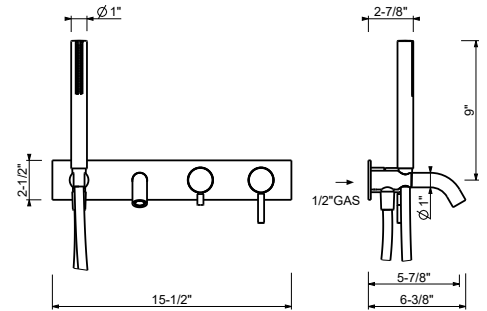

In-wall non-thermostatic single-control tub mixer

- 5 7/8" spout projection
- 2-way diverter with turning knob
- Cylindrical handshower with anti-siphon check valve
- Water plug with shower holder
- 58" vinyl hose
- 1/2" NPT inlets
- Water flow restricted to 1.8 gpm for handshower
- 5.9 gpm @ 60 psi

E820BU

Trim

Chrome	50 02 E820BU
Matte Black	50 13 E820BU
Matte White	50 29 E820BU
Matte Gun Metal PVD	50 P5 E820BU
Matte British Gold PVD	50 P6 E820BU
Matte Copper PVD	50 P9 E820BU
Deep Black PVD	50 S1 E820BU
Pure Brass PVD	50 Q7 E820BU
Raw Metal PVD	50 Q8 E820BU

Brushed Stainless steel 50 93 E820BU