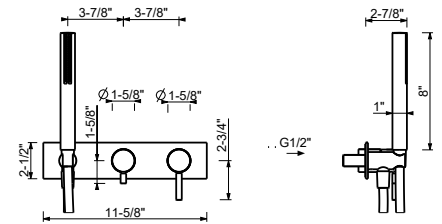

Built-in shower mixer

- 2-way diverter with turning knob
- Cylindrical handshower with anti-siphon check valve
- Water plug with shower holder
- 58" vinyl hose
- 1/2" NPT inlets
- Water flow restricted to 1.8 gpm for handshower
- 5.9 gpm @ 60 psi

E884BU

Trim

Chrome	50 02 E884BU
Matte Black	50 13 E884BU
Matte White	50 29 E884BU
Matte Gun Metal PVD	50 P5 E884BU
Matte British Gold PVD	50 P6 E884BU
Matte Copper PVD	50 P9 E884BU
Deep Black PVD	50 S1 E884BU
Pure Brass PVD	50 Q7 E884BU
Raw Metal PVD	50 Q8 E884BU

Brushed Stainless steel 50 93 E884BU

R084AU

Rough

44 00 R084AU