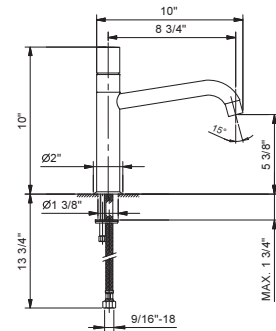

9350U

Floor-mount tub spout

- 31 1/2" height
- 1/2" NPT male connection
- 8.5 gpm @ 60 psi

Chrome	50 02 9350U
Matte Black	50 13 9350U
Matte White	50 29 9350U
Matte Gun Metal PVD	50 P5 9350U
Matte British Gold PVD	50 P6 9350U
Matte Copper PVD	50 P9 9350U
Deep Black PVD	50 S1 9350U
Pure Brass PVD	50 Q7 9350U
Raw Metal PVD	50 Q8 9350U

Brushed Stainless steel 50 93 9350U

KITCHEN : joystick cartridge

1651U

Single-control kitchen mixer, cylindrical handle

- 8 3/4" spout projection
- Swivel
- Traditional cartridge
- Flexible supply lines included
- Water flow restricted to 1.8 gpm

Chrome 50 02 1651U