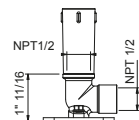

OPTIONAL: Built-in part

W046U 91 00 W046U