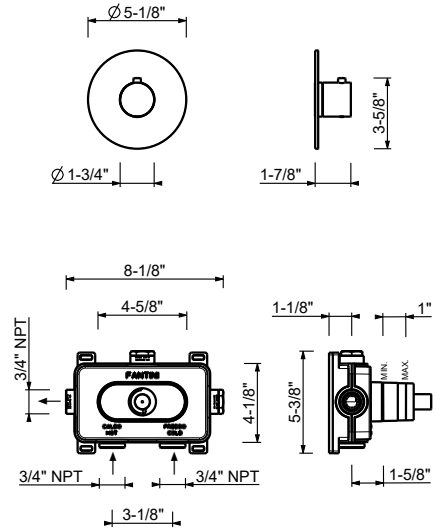

3/4" Thermostatic shower mixer without volume control

- Temperature control with safety override button at 100° F
- 3/4" NPT inlets and outlet on rough
- Flow rate: 16.9 gpm @ 60 psi
- Anti-scald mechanism
- Watertight casing for added safety
- Accessible shut-off valves and filters
- Compatible with Easy Fix art. # W213U and W214U

To be used with volume control(s) or diverter(s):

- **volume control art. # G591BU+D391AU**
- **2-way diverter art. # G576BU+D376AU**
- **3-way diverter art. # G576BU+D377AU**

G500BU

Trim

Chrome	87 02 G500BU
Matte Black	87 13 G500BU
Matte White	87 29 G500BU
Matte Gun Metal PVD	87 P5 G500BU
Matte British Gold PVD	87 P6 G500BU
Matte Copper PVD	87 P9 G500BU
Deep Black PVD	87 S1 G500BU
Pure Brass PVD	87 Q7 G500BU
Raw Metal PVD	87 Q8 G500BU

Brushed Stainless steel 87 93 G500BU

D400AU

Rough

19 00 D400AU