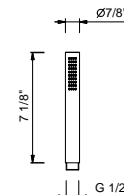

Brushed Stainless steel 90 93 8783U

8914U

DISCO 3 7/8" handshower

- Single function spray pattern
- Anti-limescale membrane
- Water flow restricted to 2.5 gpm
- Anti-siphon valve

Chrome 90 02 8914U

Z348U

Handshower