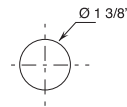

Washbasin and bidet mixers are **restricted to 1.2 gpm.**

HOLE SIZE GUIDELINES:

- For single-hole washbasin and bidet mixers.

The 3/4" thermostatic shower mixer is available with integrated volume controls in these versions: