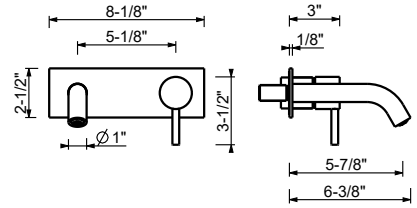

Wall-mount single-control washbasin mixer, handle with lever

- 5 7/8" spout projection
- Spout to the left
- Water flow restricted to 1.2 gpm
- Traditional cartridge

Drain not included, please select W095U or W097U in the Miscellaneous Articles section.

E810BU

Trim

Chrome	50 02 E810BU
Matte Black	50 13 E810BU
Matte White	50 29 E810BU
Matte Gun Metal PVD	50 P5 E810BU
Matte British Gold PVD	50 P6 E810BU
Matte Copper PVD	50 P9 E810BU
Deep Black PVD	50 S1 E810BU
Pure Brass PVD	50 Q7 E810BU
Raw Metal PVD	50 Q8 E810BU

Brushed Stainless steel 50 93 E810BU