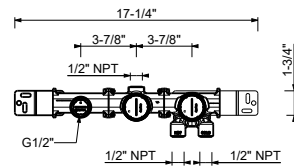

Built-in shower mixer

- 2-way diverter with turning knob
- Cylindrical handshower with anti-siphon check valve
- Water plug with shower holder
- 58" vinyl hose
- 1/2" NPT inlets
- Water flow restricted to 1.8 gpm for handshower
- 5.9 gpm @ 60 psi

E884BU

Trim

Chrome	50 02 E884BU
Matte Black	50 13 E884BU
Matte White	50 29 E884BU
Matte Gun Metal PVD	50 P5 E884BU
Matte British Gold PVD	50 P6 E884BU
Matte Copper PVD	50 P9 E884BU
Deep Black PVD	50 S1 E884BU
Pure Brass PVD	50 Q7 E884BU
Raw Metal PVD	50 Q8 E884BU

Brushed Stainless steel 50 93 E884BU

R084AU

Rough

44 00 R084AU