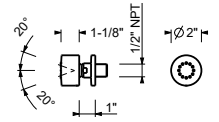

Brushed Stainless steel 90 93 9671

9248U

Wall-mount round adjustable body spray

- 1/2" NPT male connection
- Anti-limescale membrane
- Water flow restricted to 2.2 gpm

Chrome	86 02 9248U
Matte Black	86 13 9248U
Matte White	86 29 9248U
Matte Gun Metal PVD	86 P5 9248U
Matte British Gold PVD	86 P6 9248U
Matte Copper PVD	86 P9 9248U
Deep Black PVD	86 S1 9248U