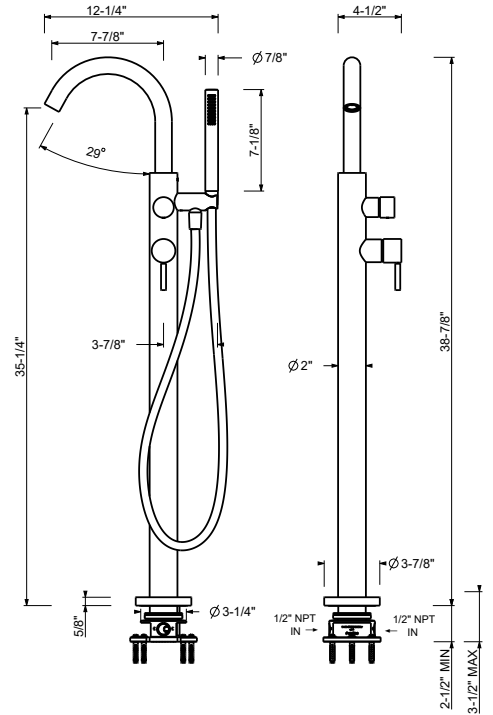

Brushed Stainless steel 50 93 E880BU

R080AU

Rough

44 00 R080AU

Z349U

Deck-mount handshower set

- Cylindrical handshower
- 58" metal hose
- Water flow restricted to 1.8 gpm

Chrome	50 02 Z349U
Matte Black	50 13 Z349U
Matte White	50 29 Z349U
Matte Gun Metal PVD	50 P5 Z349U
Matte British Gold PVD	50 P6 Z349U
Matte Copper PVD	50 P9 Z349U
Deep Black PVD	50 S1 Z349U
Pure Brass PVD	50 Q7 Z349U
Raw Metal PVD	50 Q8 Z349U