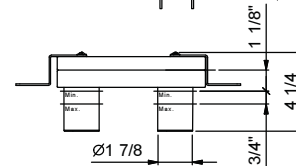

Brushed Stainless steel 50 93 E811BU

M011AU

Rough

44 00 M011AU

Wall-mount single-control washbasin mixer, handle with lever

- 7 7/8" spout projection
- Spout to the left
- Water flow restricted to 1.2 gpm
- Traditional cartridge