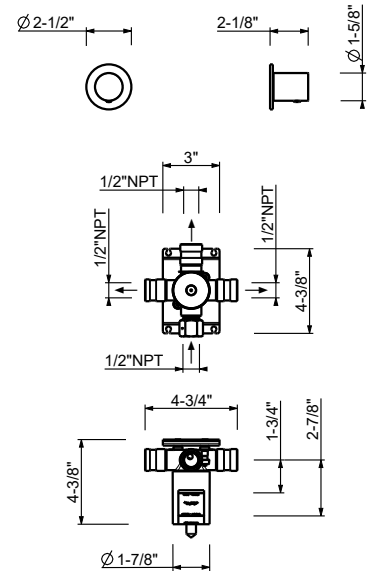

3-Way diverter with integrated volume control

- For remote installation
- 1/2" NPT inlets and outlets
- Accessible shut-off valves and filters
- Handle included
- Flow rate: 8.7 gpm @ 60 psi (primary outlet)
- Flow rate: 7.4 gpm @ 60 psi (secondary outlet)
- Flow rate: 7.4 gpm @ 60 psi (third outlet)

To be used with thermostatic mixer G500BU+D400AU

G576BU

Trim

Chrome	87 02 G576BU
Matte Black	87 13 G576BU
Matte White	87 29 G576BU
Matte Gun Metal PVD	87 P5 G576BU
Matte British Gold PVD	87 P6 G576BU
Matte Copper PVD	87 P9 G576BU
Deep Black PVD	87 S1 G576BU
Pure Brass PVD	87 Q7 G576BU
Raw Metal PVD	87 Q8 G576BU

Brushed Stainless steel 87 93 G576BU

D377AU

Rough

19 00 D377AU