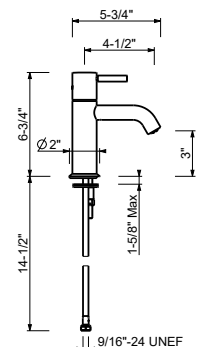

E804WU

Single-control washbasin mixer, handle with lever

- 4 1/2" spout projection
- Water flow restricted to 1.2 gpm
- Traditional cartridge
- Flexible supply lines included

Drain not included, please select W095U or W097U in the Miscellaneous Articles section.

Chrome	50 02 E804WU
Matte Black	50 13 E804WU
Matte White	50 29 E804WU
Matte Gun Metal PVD	50 P5 E804WU
Matte British Gold PVD	50 P6 E804WU
Matte Copper PVD	50 P9 E804WU
Deep Black PVD	50 S1 E804WU
Pure Brass PVD	50 Q7 E804WU
Raw Metal PVD	50 Q8 E804WU

Brushed Stainless steel 50 93 E804WU