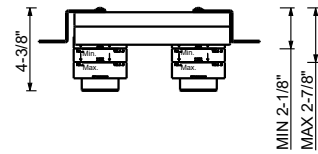

Brushed Stainless steel 50 93 E810BU

M011AU

Rough

44 00 M011AU

Wall-mount single-control washbasin mixer, handle with lever

- 7 7/8" spout projection
- Spout to the left
- Round escutcheon
- Water flow restricted to 1.2 gpm
- Traditional cartridge