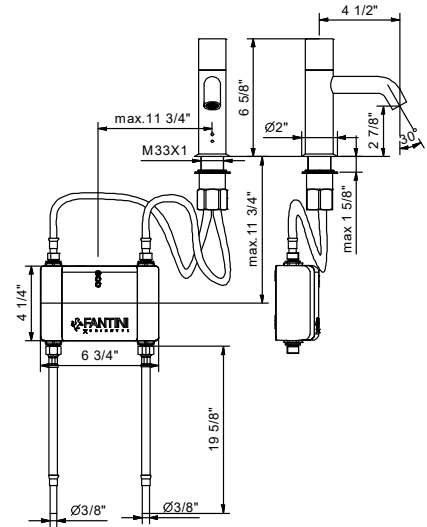

2504WU

Single-control electronic washbasin mixer, cylindrical handle

- 4 1/2" spout projection
- Hand free operation
- Water flow restricted to 1.2 gpm
- 1/4 turn clockwise for temperature control
- Flexible supply lines included
- Handle included
- 4 (AA 1.5V) batteries included

Chrome	50 02 2504WU
Matte Black	50 13 2504WU
Matte White	50 29 2504WU
Matte Gun Metal PVD	50 P5 2504WU
Matte British Gold PVD	50 P6 2504WU
Matte Copper PVD	50 P9 2504WU
Deep Black PVD	50 S1 2504WU
Pure Brass PVD	50 Q7 2504WU
Raw Metal PVD	50 Q8 2504WU