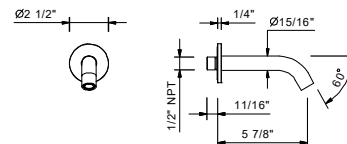

8432U

Wall-mount tub spout

- 5 7/8" spout projection
- Integrated aerator
- Round escutcheon
- Max 6.5 GPM
- 1/2" NPT male connection

Chrome	50 02 8432U
Matte Black	50 13 8432U
Matte White	50 29 8432U
Matte Gun Metal PVD	50 P5 8432U
Matte British Gold PVD	50 P6 8432U
Matte Copper PVD	50 P9 8432U
Deep Black PVD	50 S1 8432U
Pure Brass PVD	50 Q7 8432U
Raw Metal PVD	50 Q8 8432U

Brushed Stainless steel 50 93 8432U