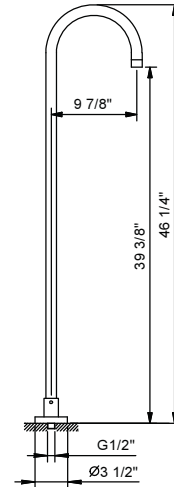

8431U

Wall-mount washbasin spout

- 10 1/8" spout projection
- 1/2" NPT male connection
- Round escutcheon
- Water flow restricted to 1.2 gpm

Chrome	50 02 8431U
Matte Black	50 13 8431U
Matte White	50 29 8431U
Matte Gun Metal PVD	50 P5 8431U
Matte British Gold PVD	50 P6 8431U
Matte Copper PVD	50 P9 8431U
Deep Black PVD	50 S1 8431U
Pure Brass PVD	50 Q7 8431U
Raw Metal PVD	50 Q8 8431U

Brushed Stainless steel 50 93 8431U

9561U

Floor-mount washbasin spout

- 9 7/8" spout projection
- 46" height
- 1/2" NPT male connection

Chrome	50 02 9561U
Matte Black	50 13 9561U
Matte White	50 29 9561U
Matte Gun Metal PVD	50 P5 9561U
Matte British Gold PVD	50 P6 9561U
Matte Copper PVD	50 P9 9561U
Deep Black PVD	50 S1 9561U
Pure Brass PVD	50 Q7 9561U
Raw Metal PVD	50 Q8 9561U

Brushed Stainless steel 50 93 9561U