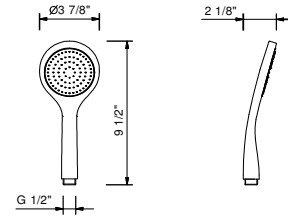

8914U

DISCO 3 7/8" handshower

- Single function spray pattern
- Anti-limescale membrane
- Water flow restricted to 2.5 gpm
- Anti-siphon valve

Chrome 90 02 8914U

Z348U

Handshower

- 3 jets: rain, tonic jet, massage
- Anti-limescale membrane
- Anti-siphon valve
- Water flow restricted to 1.8 gpm