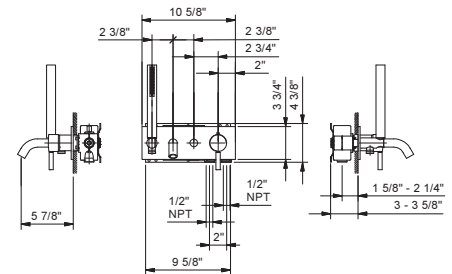

In-wall non-thermostatic single-control tub mixer

- 5 7/8" spout projection
- Cylindrical handshower with anti-siphon check valve
- Handshower holder, 58" Vinyl hose
- Diverter
- Handle included
- Water flow restricted to 1.8 gpm for handshower
- 5 gpm @ 60 psi

E320BU

Trim

Chrome	50 02 E320BU
Matte Black	50 13 E320BU
Matte White	50 29 E320BU
Matte Gun Metal PVD	50 P5 E320BU
Matte British Gold PVD	50 P6 E320BU
Matte Copper PVD	50 P9 E320BU
Deep Black PVD	50 S1 E320BU

D020AU

Rough

22 00 D020AU