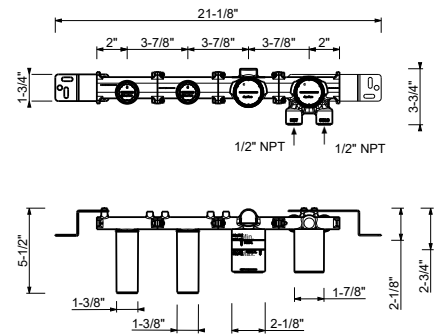

R021AU

Rough

44 00 R021AU