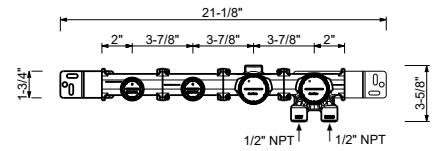

Built-in bathtub mixer

- 5 7/8" spout projection
- 2-way diverter with turning knob
- Cylindrical handshower with anti-siphon check valve
- Water plug with shower holder
- 58" vinyl hose
- 1/2" NPT inlets
- Water flow restricted to 1.8 gpm for handshower
- 5.9 gpm @ 60 psi

M720BU

Trim

Chrome	50 02 M720BU
Matte Black	50 13 M720BU
Matte White	50 29 M720BU
Matte Gun Metal PVD	50 P5 M720BU
Matte British Gold PVD	50 P6 M720BU
Matte Copper PVD	50 P9 M720BU
Deep Black PVD	50 S1 M720BU
Pure Brass PVD	50 Q7 M720BU
Raw Metal PVD	50 Q8 M720BU

Brushed Stainless steel 50 93 M720BU

R021AU

Rough

44 00 R021AU