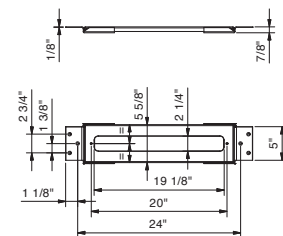

9325

Mounting plate for deck-mount bathtub mixer

- screw covers
- mounting plate
- without cover plate

NOTE: To be finished with inspectable cover materials