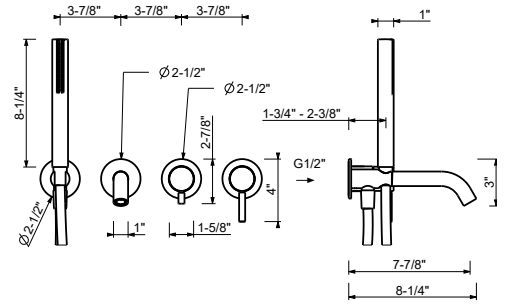

Built-in bathtub mixer

- 7 7/8" spout projection
- 2-way diverter with turning knob
- Cylindrical handshower with anti-siphon check valve
- Water plug with shower holder
- 58" vinyl hose
- 1/2" NPT inlets
- Water flow restricted to 1.8 gpm for handshower
- 5.9 gpm @ 60 psi

M721BU

Trim

Chrome	50 02 M721BU
Matte Black	50 13 M721BU
Matte White	50 29 M721BU
Matte Gun Metal PVD	50 P5 M721BU
Matte British Gold PVD	50 P6 M721BU
Matte Copper PVD	50 P9 M721BU
Deep Black PVD	50 S1 M721BU
Pure Brass PVD	50 Q7 M721BU
Raw Metal PVD	50 Q8 M721BU

Brushed Stainless steel 50 93 M721BU