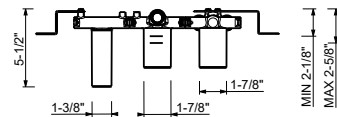

Built-in shower mixer

- 2-way diverter with turning knob
- Cylindrical handshower with anti-siphon check valve
- Water plug with shower holder
- 58" vinyl hose
- 1/2" NPT inlets
- Water flow restricted to 1.8 gpm for handshower
- 5.9 gpm @ 60 psi

E884BU

Trim

Chrome	50 02 E884BU
Matte Black	50 13 E884BU
Matte White	50 29 E884BU
Matte Gun Metal PVD	50 P5 E884BU
Matte British Gold PVD	50 P6 E884BU
Matte Copper PVD	50 P9 E884BU
Deep Black PVD	50 S1 E884BU
Pure Brass PVD	50 Q7 E884BU
Raw Metal PVD	50 Q8 E884BU

Brushed Stainless steel 50 93 E884BU

R084AU

Rough

44 00 R084AU