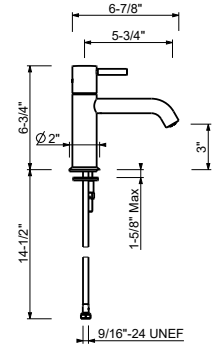

E803WU

Single-control washbasin mixer, handle with lever

- 5 3/4" spout projection
- Water flow restricted to 1.2 gpm
- Traditional cartridge
- Flexible supply lines included

Drain not included, please select W095U or W097U in the Miscellaneous Articles section.

Chrome	50 02 E803WU
Matte Black	50 13 E803WU
Matte White	50 29 E803WU
Matte Gun Metal PVD	50 P5 E803WU
Matte British Gold PVD	50 P6 E803WU
Matte Copper PVD	50 P9 E803WU
Deep Black PVD	50 S1 E803WU
Pure Brass PVD	50 Q7 E803WU
Raw Metal PVD	50 Q8 E803WU

Brushed Stainless steel 50 93 E803WU