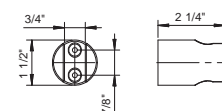

Wall-mount handshower holder

Chrome	90 02 9129
Matte Black	90 13 9129
Matte White	90 29 9129

Brushed Stainless steel 90 93 9129