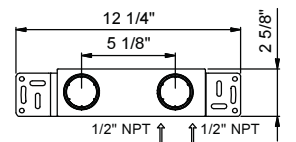

Brushed Stainless steel 50 93 E811BU

M011AU

Rough

44 00 M011AU

Wall-mount single-control washbasin mixer, handle with lever

- 7 7/8" spout projection
- Spout to the left
- Water flow restricted to 1.2 gpm
- Traditional cartridge