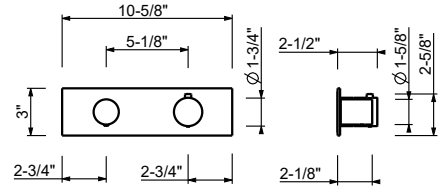

3/4" Thermostatic mixer with integrated volume control

- Temperature control with safety override button at 100° F
- 3/4" NPT inlets, 1/2" outlet on rough
- Flow rate: 15.3 gpm @ 60 psi
- Anti-scald mechanism
- Watertight casing for added safety
- Accessible shut-off valves and filters
- For horizontal installation

G572BU

Trim

Chrome	87 02 G572BU
Matte Black	87 13 G572BU
Matte White	87 29 G572BU
Matte Gun Metal PVD	87 P5 G572BU
Matte British Gold PVD	87 P6 G572BU
Matte Copper PVD	87 P9 G572BU
Deep Black PVD	87 S1 G572BU
Pure Brass PVD	87 Q7 G572BU
Raw Metal PVD	87 Q8 G572BU

Brushed Stainless steel 87 93 G572BU