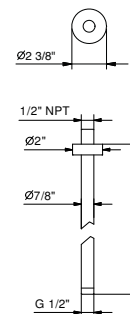

OPTIONAL: Built-in part

W046U 91 00 W046U