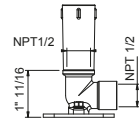

OPTIONAL: Built-in part

W046U 91 00 W046U