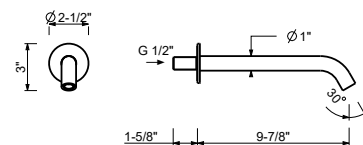

Z334U

Wall-mount tub spout

- 9 7/8" spout projection
- Integrated aerator
- Round escutcheon
- Max 6.5 GPM
- 1/2" NPT male connection

Chrome	50 02 Z334U
Matte Black	50 13 Z334U
Matte White	50 29 Z334U
Matte Gun Metal PVD	50 P5 Z334U
Matte British Gold PVD	50 P6 Z334U
Matte Copper PVD	50 P9 Z334U
Deep Black PVD	50 S1 Z334U
Pure Brass PVD	50 Q7 Z334U
Raw Metal PVD	50 Q8 Z334U

Brushed Stainless steel 50 93 Z334U