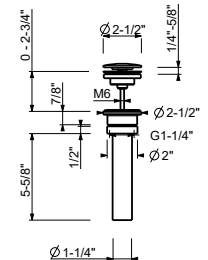

W097U

1 1/4" Universal Free flow drain (always open)

• Compatible for installation on sinks with or without overflow

Complete list of available finishes in the Miscellaneous Articles section.

Chrome	91 02 W097U
Matte Black	91 13 W097U
Matte White	91 29 W097U
Matte Gun Metal PVD	91 P5 W097U
Matte British Gold PVD	91 P6 W097U
Matte Copper PVD	91 P9 W097U
Deep Black PVD	91 S1 W097U
Pure Brass PVD	91 Q7 W097U
Raw Metal PVD	91 Q8 W097U

Brushed Stainless steel 91 93 W097U