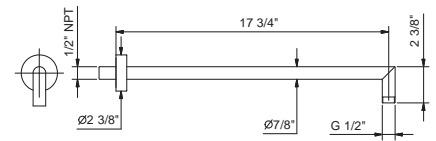

OPTIONAL: Built-in part

W046U 91 00 W046U