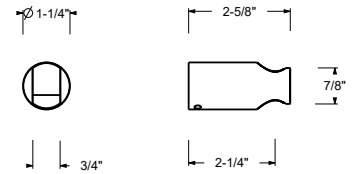

Q133

Wall-mount handshower holder

- Brass construction

Chrome	90 02 Q133
Matte Black	90 13 Q133
Matte White	90 29 Q133
Matte Gun Metal PVD	90 P5 Q133
Matte British Gold PVD	90 P6 Q133
Matte Copper PVD	90 P9 Q133
Deep Black PVD	90 S1 Q133
Pure Brass PVD	90 Q7 Q133
Raw Metal PVD	90 Q8 Q133