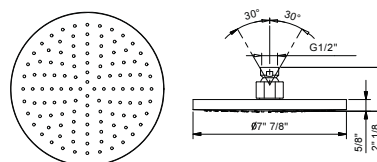

Chrome	86 02 9230UC
Matte Black	86 13 9230UC
Matte White	86 29 9230UC

8083U

9 1/2" Round showerhead

- Solid stainless steel construction
- Anti-limescale membrane
- Water flow restricted to 2.0 gpm

Compatible with all Fantini wall and ceiling mount shower arms