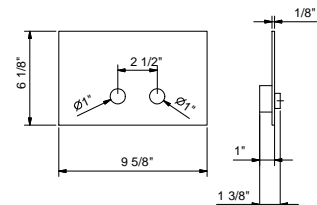

W036U

P-trap

- for washbasin
- 1 1/4" inlet
- 1 1/4" outlet

Complete list of available finishes in the Miscellaneous Articles section.

Chrome	91 02 W036U
Matte Black	91 13 W036U
Matte White	91 29 W036U
Matte Gun Metal PVD	91 P5 W036U
Matte British Gold PVD	91 P6 W036U
Matte Copper PVD	91 P9 W036U
Deep Black PVD	91 S1 W036U
Pure Brass PVD	91 Q7 W036U
Raw Metal PVD	91 Q8 W036U

Brushed Stainless steel 91 93 W036U

8402U

Flush actuator plate - Round buttons

- Stainless steel construction
- Projecting push-button controls
- Round push-button controls
- Compatible with GEBERIT models: 111.798.00.1, 111.335.00.5

Complete list of available finishes in the Miscellaneous Articles section.

Polished Stainless steel	91 38 8402U
Matte Black	91 13 8402U
Matte White	91 29 8402U
Matte Gun Metal PVD	91 P5 8402U
Matte British Gold PVD	91 P6 8402U
Matte Copper PVD	91 P9 8402U
Deep Black PVD	91 S1 8402U
Pure Brass PVD	91 Q7 8402U
Raw Metal PVD	91 Q8 8402U

Brushed Stainless steel 91 93 8402U

8403U

Flush actuator plate - Square buttons

- Stainless steel construction
- Flush fit controls
- Square push-button controls
- Compatible with GEBERIT models: 111.798.00.1, 111.335.00.5

Complete list of available finishes in the Miscellaneous Articles section.

Polished Stainless steel	91 38 8403U
Matte Black	91 13 8403U
Matte White	91 29 8403U
Matte Gun Metal PVD	91 P5 8403U
Matte British Gold PVD	91 P6 8403U
Matte Copper PVD	91 P9 8403U
Deep Black PVD	91 S1 8403U
Pure Brass PVD	91 Q7 8403U
Raw Metal PVD	91 Q8 8403U

Brushed Stainless steel 91 93 8403U