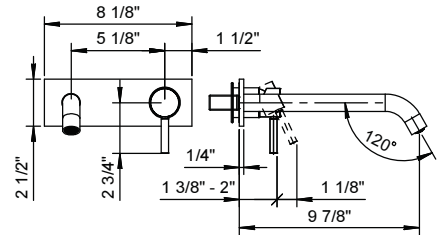

Wall-mount single-control washbasin mixer, handle with lever

- 9 7/8" spout projection
- Spout to the left
- Water flow restricted to 1.2 gpm
- Traditional cartridge

Drain not included, please select W095U or W097U in the Miscellaneous Articles section.

E814BU

Trim

Chrome	50 02 E814BU
Matte Black	50 13 E814BU
Matte White	50 29 E814BU
Matte Gun Metal PVD	50 P5 E814BU
Matte British Gold PVD	50 P6 E814BU
Matte Copper PVD	50 P9 E814BU
Deep Black PVD	50 S1 E814BU
Pure Brass PVD	50 Q7 E814BU
Raw Metal PVD	50 Q8 E814BU

Brushed Stainless steel 50 93 E814BU

M011AU

Rough

44 00 M011AU