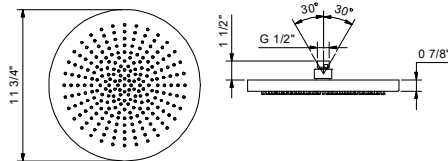

K073U

ACQUAFIT Round showerhead

- 240 nozzles
- 11 3/4" diameter
- check valve
- 1/2" connection
- Anti-limescale membrane
- Water flow restricted to 2.0 gpm

Compatible with all Fantini wall and ceiling mount shower arms

Polished Stainless steel	79 38 K073U
Matte Black	79 13 K073U
Matte White	79 29 K073U
Matte Gun Metal PVD	79 P5 K073U
Matte British Gold PVD	79 P6 K073U
Matte Copper PVD	79 P9 K073U
Deep Black PVD	79 S1 K073U
Pure Brass PVD	79 Q7 K073U
Raw Metal PVD	79 Q8 K073U

Brushed Stainless steel 79 93 K073U