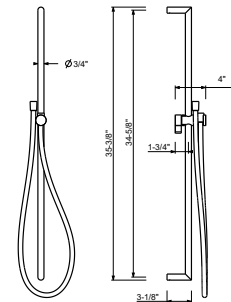

9247

YOUNG slide bar

- Adjustable handshower holder
- 58" vinyl hose

Handshower and water outlet to be purchased separately

Chrome	86 02 9247
Matte Black	86 13 9247
Matte White	86 29 9247
Matte Gun Metal PVD	86 P5 9247
Matte British Gold PVD	86 P6 9247
Matte Copper PVD	86 P9 9247
Deep Black PVD	86 S1 9247

Brushed Stainless steel 86 93 9247