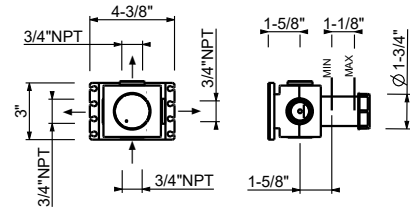

Brushed Stainless steel 87 93 G591BU

D391AU

Rough

19 00 D391AU

W213U

OPTIONAL - Easy Fix System

- Includes backplate and connections
- Suitable for vertical and horizontal installation
- **1 outlet:** D400AU + D391AU
- **2 outlets:** D400AU + (2) D391AU