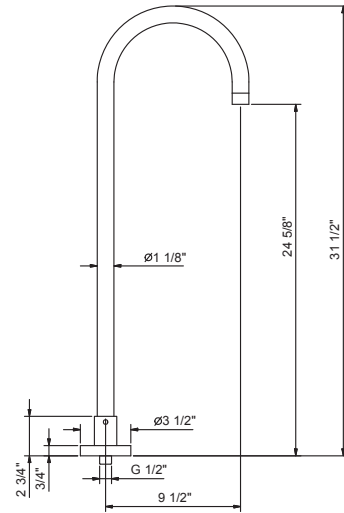

9350U

Floor-mount tub spout

- 31 1/2" height
- 1/2" NPT male connection
- 8.5 gpm @ 60 psi

Chrome	50 02 9350U
Matte Black	50 13 9350U
Matte White	50 29 9350U
Matte Gun Metal PVD	50 P5 9350U
Matte British Gold PVD	50 P6 9350U
Matte Copper PVD	50 P9 9350U
Deep Black PVD	50 S1 9350U
Pure Brass PVD	50 Q7 9350U
Raw Metal PVD	50 Q8 9350U

Brushed Stainless steel 50 93 9350U