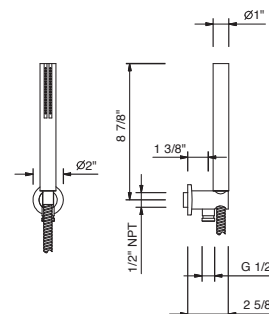

8051U

Wall-mount handshower set

- SUN handshower with anti-siphon check valve
- FIT handshower
- Anti-limescale membrane
- 58" vinyl hose
- Water outlet with holder
- Round escutcheon
- Water flow restricted to 1.8 gpm
- 1/2" NPT male connection

Chrome	86 02 8051U
Matte White	86 29 8051U

Brushed Stainless steel 86 93 8051U