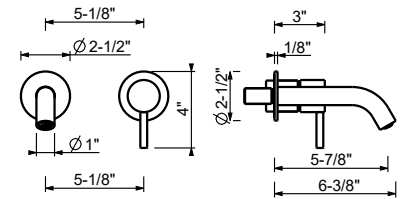

Wall-mount single-control washbasin mixer, handle with lever

- 5 7/8" spout projection
- Spout to the left
- Round escutcheon
- Water flow restricted to 1.2 gpm
- Traditional cartridge

Drain not included, please select W095U or W097U in the Miscellaneous Articles section.

E809BU

Trim

Chrome	50 02 E809BU
Matte Black	50 13 E809BU
Matte White	50 29 E809BU
Matte Gun Metal PVD	50 P5 E809BU
Matte British Gold PVD	50 P6 E809BU
Matte Copper PVD	50 P9 E809BU
Deep Black PVD	50 S1 E809BU
Pure Brass PVD	50 Q7 E809BU
Raw Metal PVD	50 Q8 E809BU

Brushed Stainless steel 50 93 E809BU