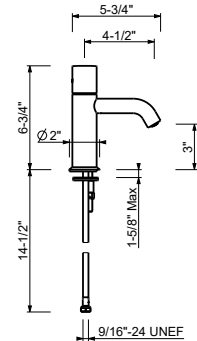

E904WU

Single-control washbasin mixer, cylindrical handle

- 4 1/2" spout projection
- Water flow restricted to 1.2 gpm
- Traditional cartridge
- Flexible supply lines included

Drain not included, please select W095U or W097U in the Miscellaneous Articles section.

Chrome	50 02 E904WU
Matte Black	50 13 E904WU
Matte White	50 29 E904WU
Matte Gun Metal PVD	50 P5 E904WU
Matte British Gold PVD	50 P6 E904WU
Matte Copper PVD	50 P9 E904WU
Deep Black PVD	50 S1 E904WU
Pure Brass PVD	50 Q7 E904WU
Raw Metal PVD	50 Q8 E904WU

Brushed Stainless steel 50 93 E904WU