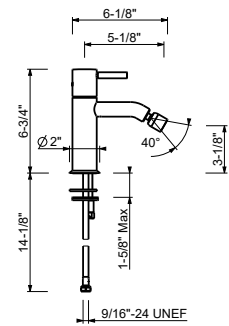

E808WU

Single-control bidet mixer, handle with lever

- 5 1/8" spout projection
- Traditional cartridge
- Flexible supply lines included
- Handle included

Drain not included, please select W095U or W097U in the Miscellaneous Articles section.

Chrome	50 02 E808WU
Matte Black	50 13 E808WU
Matte White	50 29 E808WU
Matte Gun Metal PVD	50 P5 E808WU
Matte British Gold PVD	50 P6 E808WU
Matte Copper PVD	50 P9 E808WU
Deep Black PVD	50 S1 E808WU
Pure Brass PVD	50 Q7 E808WU
Raw Metal PVD	50 Q8 E808WU

Brushed Stainless steel 50 93 E808WU