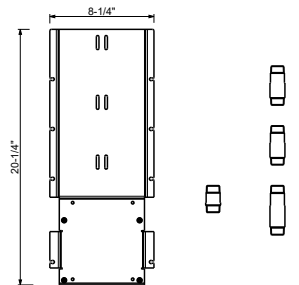

EXAMPLE OF CONFIGURATION - 1 OUTLET

EXAMPLE OF CONFIGURATION - 2 OUTLETS

91 00 W213U

W214U

OPTIONAL - Easy Fix System

- Includes backplate and connections
- Suitable for vertical and horizontal installation
- **3 outlets:** D400AU + (3) D391AU