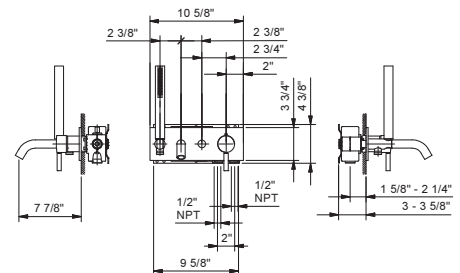

D020AU

Rough

22 00 D020AU