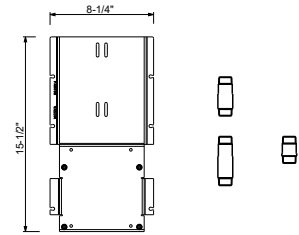

Brushed Stainless steel 87 93 G591BU

D391AU

Rough

19 00 D391AU

W213U

OPTIONAL - Easy Fix System

- Includes backplate and connections
- Suitable for vertical and horizontal installation
- **1 outlet:** D400AU + D391AU
- **2 outlets:** D400AU + (2) D391AU