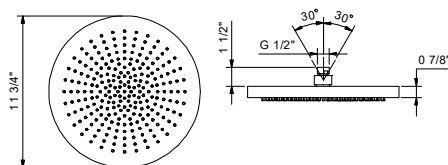

K073UC

ACQUAFIT Round showerhead - Restricted to 1.8 gpm

- 240 nozzles
- 11 3/4" diameter
- check valve
- 1/2" connection
- Anti-limescale membrane
- Water flow restricted to 1.8 gpm

Compatible with all Fantini wall and ceiling mount shower arms

Polished Stainless steel	79 38 K073UC
Matte Black	79 13 K073UC
Matte White	79 29 K073UC
Matte Gun Metal PVD	79 P5 K073UC
Matte British Gold PVD	79 P6 K073UC
Matte Copper PVD	79 P9 K073UC
Deep Black PVD	79 S1 K073UC
Pure Brass PVD	79 Q7 K073UC
Raw Metal PVD	79 Q8 K073UC

Brushed Stainless steel 79 93 K073UC