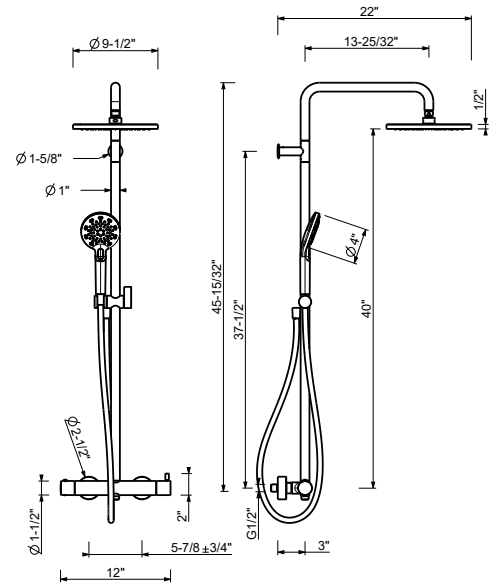

- 2-way diverter with turning knob
- Thermostatic mixer with safety override button at 100° F
- 1/2" inlets
- Adjustable handshower holder on slidebar
- 58" vinyl hose
- Triple function handshower
- FIT handshower supplied with the following finishes: P9, S1
- 9 1/2" round showerhead
- 8" showerhead supplied with the following finishes: P9, S1
- Showerhead restricted to 2.5 gpm
- Handshower restricted to 1.8 gpm