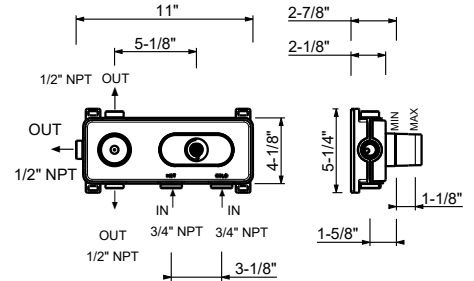

D373AU

Rough

19 00 D373AU