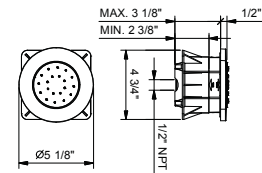

8055U

In-wall round adjustable body spray

- Anti-limescale membrane
- Chromed ABS jet and plate
- Flow restricted to 1.0 gpm
- Rough included

To be installed at roughing stage

Chrome	86 02 8055U