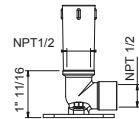

OPTIONAL: Built-in part

W046U 91 00 W046U