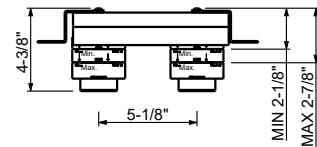

Brushed Stainless steel 50 93 E809BU

M011AU

Rough

44 00 M011AU

Wall-mount single-control washbasin mixer, handle with lever

- 5 7/8" spout projection
- Spout to the left
- Water flow restricted to 1.2 gpm
- Traditional cartridge