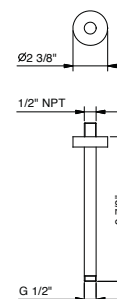

9236U

10" Ceiling-mount shower arm

- Round escutcheon
- 1/2" NPT male connection

Chrome	86 02 9236U
Matte Black	86 13 9236U
Matte White	86 29 9236U
Matte Gun Metal PVD	86 P5 9236U
Matte British Gold PVD	86 P6 9236U
Matte Copper PVD	86 P9 9236U
Deep Black PVD	86 S1 9236U
Pure Brass PVD	86 Q7 9236U
Raw Metal PVD	86 Q8 9236U

Brushed Stainless steel 86 93 9236U

OPTIONAL: Built-in part

W046U 91 00 W046U