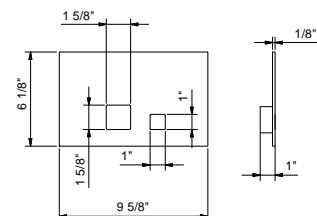

W036U

P-trap

- for washbasin
- 1 1/4" inlet
- 1 1/4" outlet

Complete list of available finishes in the Miscellaneous Articles section.

Chrome	91 02 W036U
Matte Black	91 13 W036U
Matte White	91 29 W036U
Matte Gun Metal PVD	91 P5 W036U
Matte British Gold PVD	91 P6 W036U
Matte Copper PVD	91 P9 W036U
Deep Black PVD	91 S1 W036U
Pure Brass PVD	91 Q7 W036U
Raw Metal PVD	91 Q8 W036U

Brushed Stainless steel 91 93 W036U

8402U

Flush actuator plate - Round buttons

- Stainless steel construction
- Projecting push-button controls
- Round push-button controls
- Compatible with GEBERIT models: 111.798.00.1, 111.335.00.5

Complete list of available finishes in the Miscellaneous Articles section.

Polished Stainless steel	91 38 8402U
Matte Black	91 13 8402U
Matte White	91 29 8402U
Matte Gun Metal PVD	91 P5 8402U
Matte British Gold PVD	91 P6 8402U
Matte Copper PVD	91 P9 8402U
Deep Black PVD	91 S1 8402U
Pure Brass PVD	91 Q7 8402U
Raw Metal PVD	91 Q8 8402U

Brushed Stainless steel 91 93 8402U

8403U

Flush actuator plate - Square buttons

- Stainless steel construction
- Flush fit controls
- Square push-button controls
- Compatible with GEBERIT models: 111.798.00.1, 111.335.00.5

Complete list of available finishes in the Miscellaneous Articles section.

Polished Stainless steel	91 38 8403U
Matte Black	91 13 8403U
Matte White	91 29 8403U
Matte Gun Metal PVD	91 P5 8403U
Matte British Gold PVD	91 P6 8403U
Matte Copper PVD	91 P9 8403U
Deep Black PVD	91 S1 8403U
Pure Brass PVD	91 Q7 8403U
Raw Metal PVD	91 Q8 8403U

Brushed Stainless steel 91 93 8403U