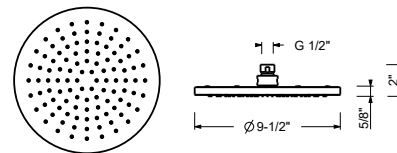

8142U

9 1/2" Round showerhead

- Base material: ABS
- Anti-limescale membrane
- Water flow restricted to 2.0 gpm

Compatible with all Fantini wall and ceiling mount shower arms

Chrome	86 02 8142U
Matte Black	86 13 8142U
Matte White	86 29 8142U
Matte Gun Metal PVD	86 P5 8142U
Matte British Gold PVD	86 P6 8142U