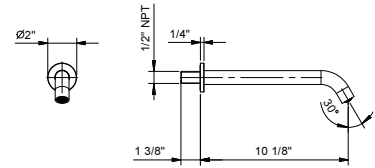

Brushed Stainless steel 50 93 8431U

9561U

Floor-mount washbasin spout

- 9 7/8" spout projection
- 46" height
- 1/2" NPT male connection

Chrome	50 02 9561U
Matte Black	50 13 9561U
Matte White	50 29 9561U
Matte Gun Metal PVD	50 P5 9561U
Matte British Gold PVD	50 P6 9561U
Matte Copper PVD	50 P9 9561U
Deep Black PVD	50 S1 9561U
Pure Brass PVD	50 Q7 9561U
Raw Metal PVD	50 Q8 9561U