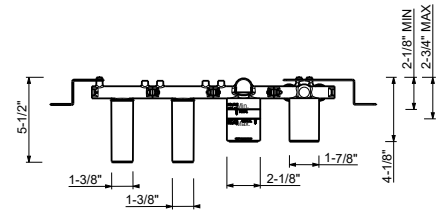

Built-in bathtub mixer

- 5 7/8" spout projection
- 2-way diverter with turning knob
- Cylindrical handshower with anti-siphon check valve
- Water plug with shower holder
- 58" vinyl hose
- 1/2" NPT inlets
- Water flow restricted to 1.8 gpm for handshower
- 5.9 gpm @ 60 psi

M720BU

Trim

Chrome	50 02 M720BU
Matte Black	50 13 M720BU
Matte White	50 29 M720BU
Matte Gun Metal PVD	50 P5 M720BU
Matte British Gold PVD	50 P6 M720BU
Matte Copper PVD	50 P9 M720BU
Deep Black PVD	50 S1 M720BU
Pure Brass PVD	50 Q7 M720BU
Raw Metal PVD	50 Q8 M720BU

Brushed Stainless steel 50 93 M720BU

R021AU

Rough

44 00 R021AU