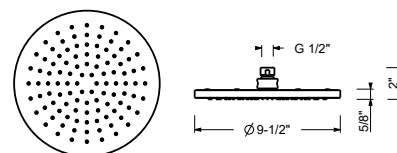

8142UC

9 1/2" Round showerhead - Restricted to 1.8 gpm

- Base material: ABS
- Anti-limescale membrane
- Water flow restricted to 1.8 gpm

Compatible with all Fantini wall and ceiling mount shower arms

Chrome	86 02 8142UC
Matte Black	86 13 8142UC
Matte White	86 29 8142UC
Matte Gun Metal PVD	86 P5 8142UC
Matte British Gold PVD	86 P6 8142UC