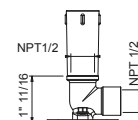

OPTIONAL: Built-in part

W046U 91 00 W046U