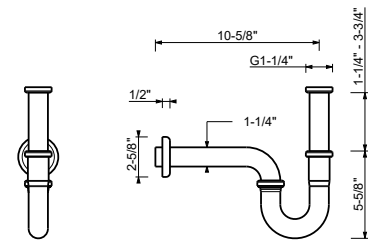

Brushed Stainless steel 91 93 W036U

8402U

Flush actuator plate - Round buttons

- Stainless steel construction
- Projecting push-button controls
- Round push-button controls
- Compatible with GEBERIT models: 111.798.00.1, 111.335.00.5