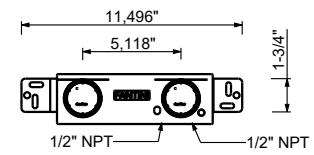

Trim

Chrome	50 02 E809BU
Matte Black	50 13 E809BU
Matte White	50 29 E809BU
Matte Gun Metal PVD	50 P5 E809BU
Matte British Gold PVD	50 P6 E809BU
Matte Copper PVD	50 P9 E809BU
Deep Black PVD	50 S1 E809BU
Pure Brass PVD	50 Q7 E809BU
Raw Metal PVD	50 Q8 E809BU

Brushed Stainless steel 50 93 E809BU