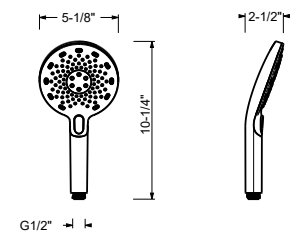

Chrome 90 02 8929U
Matte Black 90 13 8929U
Brushed Nickel PVD 90 92 8929U
Matte Gun Metal PVD 90 P5 8929U
Matte British Gold PVD 90 P6 8929U

8145

YOUNG slide bar

- Adjustable handshower holder
- 58" vinyl hose

Handshower and water outlet to be purchased separately

Chrome 86 02 8145
Matte Black 86 13 8145
Matte White 86 29 8145
Matte Gun Metal PVD 86 P5 8145
Matte British Gold PVD 86 P6 8145
Matte Copper PVD 86 P9 8145
Deep Black PVD 86 S1 8145
Pure Brass PVD 86 Q7 8145
Raw Metal PVD 86 Q8 8145