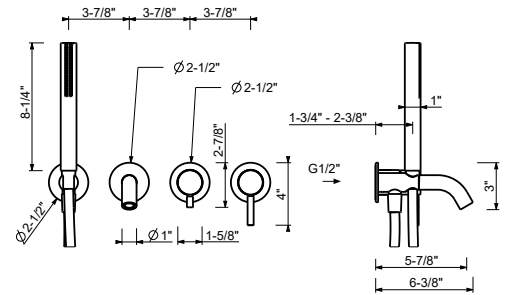

Built-in bathtub mixer

- 5 7/8" spout projection
- 2-way diverter with turning knob
- Cylindrical handshower with anti-siphon check valve
- Water plug with shower holder
- 58" vinyl hose
- 1/2" NPT inlets
- Water flow restricted to 1.8 gpm for handshower
- 5.9 gpm @ 60 psi

M720BU

Trim

Chrome	50 02 M720BU
Matte Black	50 13 M720BU
Matte White	50 29 M720BU
Matte Gun Metal PVD	50 P5 M720BU
Matte British Gold PVD	50 P6 M720BU
Matte Copper PVD	50 P9 M720BU
Deep Black PVD	50 S1 M720BU
Pure Brass PVD	50 Q7 M720BU
Raw Metal PVD	50 Q8 M720BU

Brushed Stainless steel 50 93 M720BU

R021AU

Rough

44 00 R021AU