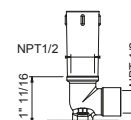

OPTIONAL: Built-in part

W046U 91 00 W046U