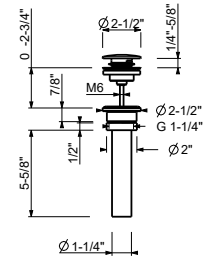

Brushed Stainless steel 91 93 W095U

W097U

1 1/4" Universal Free flow drain (always open)

• Compatible for installation on sinks with or without overflow

Complete list of available finishes in the Miscellaneous Articles section.