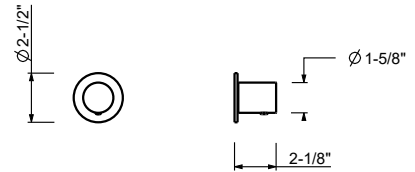

Brushed Stainless steel 87 93 G591BU

D391AU

Rough

19 00 D391AU

W213U

OPTIONAL - Easy Fix System

- Includes backplate and connections
- Suitable for vertical and horizontal installation
- **1 outlet:** D400AU + D391AU
- **2 outlets:** D400AU + (2) D391AU