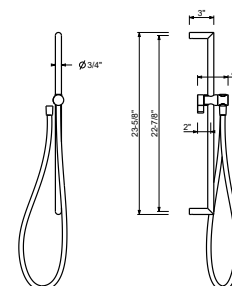

8145

YOUNG slide bar

- Adjustable handshower holder
- 58" vinyl hose

Handshower and water outlet to be purchased separately

Chrome 86 02 8145
 Matte Black 86 13 8145
 Matte White 86 29 8145
 Matte Gun Metal PVD 86 P5 8145
 Matte British Gold PVD 86 P6 8145
 Matte Copper PVD 86 P9 8145
 Deep Black PVD 86 S1 8145
 Pure Brass PVD 86 Q7 8145
 Raw Metal PVD 86 Q8 8145

Brushed Stainless steel 86 93 8145

9247

YOUNG slide bar

- Adjustable handshower holder
- 58" vinyl hose

Handshower and water outlet to be purchased separately

Chrome	86 02 9247
Matte Black	86 13 9247
Matte White	86 29 9247
Matte Gun Metal PVD	86 P5 9247
Matte British Gold PVD	86 P6 9247
Matte Copper PVD	86 P9 9247
Deep Black PVD	86 S1 9247