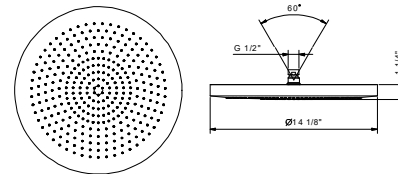

8084UC

14 1/8" Round showerhead - Restricted to 1.8 gpm

- Solid stainless steel construction
- Anti-limescale membrane
- Water flow restricted to 1.8 gpm

Compatible with all Fantini wall and ceiling mount shower arms

Chrome	86 02 8084UC
Brushed Stainless steel	86 93 8084UC

8147U

Wall-mount adjustable showerhead

- 1/2" NPT male connection
- Anti-limescale membrane
- Round escutcheon
- Water flow restricted to 2.0 gpm

Compatible with all Fantini wall and ceiling mount shower arms