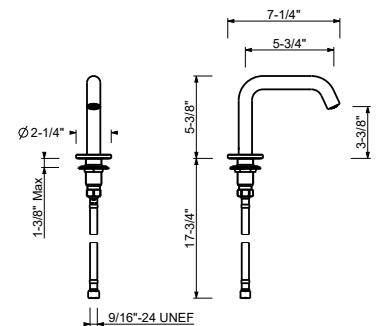

8496U

Deck-mount washbasin spout

- 5 3/4" spout projection
- 1/2" NPT inlet
- Water flow restricted to 1.2 gpm

Chrome	24 02 8496U
Matte Black	24 13 8496U
Matte White	24 29 8496U
Matte Gun Metal PVD	24 P5 8496U
Matte British Gold PVD	24 P6 8496U
Matte Copper PVD	24 P9 8496U
Deep Black PVD	24 S1 8496U
Pure Brass PVD	24 Q7 8496U
Raw Metal PVD	24 Q8 8496U

Brushed Stainless steel 24 93 8496U