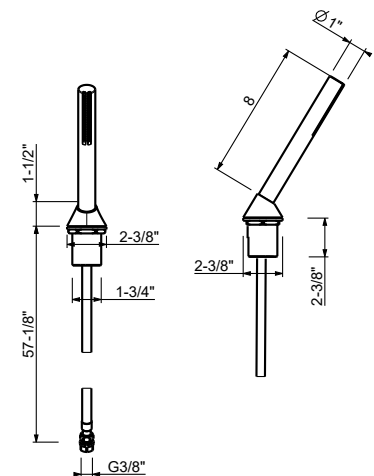

Brushed Stainless steel 50 93 E880BU

R080AU

Rough

44 00 R080AU

Z349U

Deck-mount handshower set

- Cylindrical handshower
- 58" metal hose
- Water flow restricted to 1.8 gpm

Chrome	50 02 Z349U
Matte Black	50 13 Z349U
Matte White	50 29 Z349U
Matte Gun Metal PVD	50 P5 Z349U
Matte British Gold PVD	50 P6 Z349U
Matte Copper PVD	50 P9 Z349U
Deep Black PVD	50 S1 Z349U
Pure Brass PVD	50 Q7 Z349U
Raw Metal PVD	50 Q8 Z349U