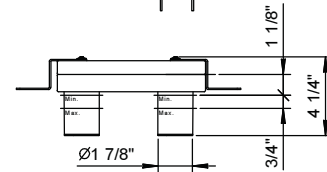

Wall-mount single-control washbasin mixer, handle with lever

- 9 7/8" spout projection
- Spout to the left
- Water flow restricted to 1.2 gpm
- Traditional cartridge

Drain not included, please select W095U or W097U in the Miscellaneous Articles section.

E814BU

Trim

Chrome	50 02 E814BU
Matte Black	50 13 E814BU
Matte White	50 29 E814BU
Matte Gun Metal PVD	50 P5 E814BU
Matte British Gold PVD	50 P6 E814BU
Matte Copper PVD	50 P9 E814BU
Deep Black PVD	50 S1 E814BU
Pure Brass PVD	50 Q7 E814BU
Raw Metal PVD	50 Q8 E814BU

Brushed Stainless steel 50 93 E814BU

M011AU

Rough

44 00 M011AU