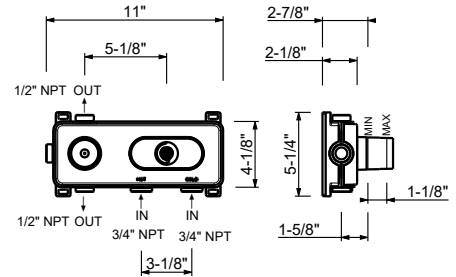

D372AU

Rough

19 00 D372AU