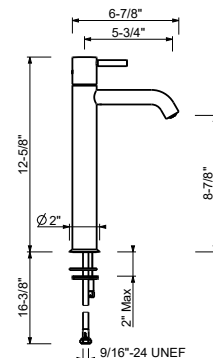

E803WU

Single-control washbasin mixer, handle with lever

- 5 3/4" spout projection
- Water flow restricted to 1.2 gpm
- Traditional cartridge
- Flexible supply lines included

Drain not included, please select W095U or W097U in the Miscellaneous Articles section.

Chrome	50 02 E803WU
Matte Black	50 13 E803WU
Matte White	50 29 E803WU
Matte Gun Metal PVD	50 P5 E803WU
Matte British Gold PVD	50 P6 E803WU
Matte Copper PVD	50 P9 E803WU
Deep Black PVD	50 S1 E803WU
Pure Brass PVD	50 Q7 E803WU
Raw Metal PVD	50 Q8 E803WU

Brushed Stainless steel 50 93 E803WU

E906WU

Single-control vessel mixer, cylindrical handle

- 5 3/4" spout projection
- Water flow restricted to 1.2 gpm
- Traditional cartridge
- Flexible supply lines included

Drain not included, please select W095U or W097U in the Miscellaneous Articles section.

Chrome	50 02 E906WU
Matte Black	50 13 E906WU
Matte White	50 29 E906WU
Matte Gun Metal PVD	50 P5 E906WU
Matte British Gold PVD	50 P6 E906WU
Matte Copper PVD	50 P9 E906WU
Deep Black PVD	50 S1 E906WU
Pure Brass PVD	50 Q7 E906WU
Raw Metal PVD	50 Q8 E906WU

Brushed Stainless steel 50 93 E906WU

E806WU

Single-control vessel mixer, handle with lever

- 5 3/4" spout projection
- Water flow restricted to 1.2 gpm
- Traditional cartridge
- Flexible supply lines included

Drain not included, please select W095U or W097U in the Miscellaneous Articles section.

Chrome	50 02 E806WU
Matte Black	50 13 E806WU
Matte White	50 29 E806WU
Matte Gun Metal PVD	50 P5 E806WU
Matte British Gold PVD	50 P6 E806WU
Matte Copper PVD	50 P9 E806WU
Deep Black PVD	50 S1 E806WU
Pure Brass PVD	50 Q7 E806WU
Raw Metal PVD	50 Q8 E806WU

Brushed Stainless steel 50 93 E806WU