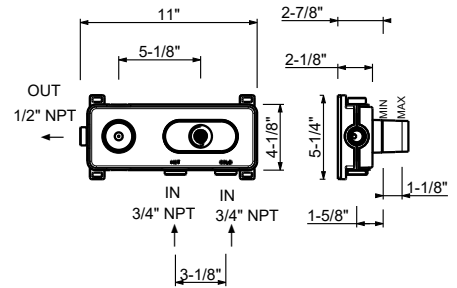

D331AU

Rough

19 00 D331AU