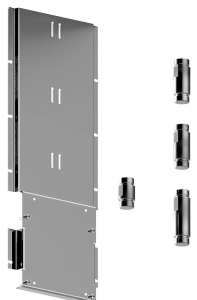

EXAMPLE OF CONFIGURATION - 1 OUTLET

EXAMPLE OF CONFIGURATION - 2 OUTLETS

91 00 W213U

W214U

OPTIONAL - Easy Fix System

- Includes backplate and connections
- Suitable for vertical and horizontal installation
- **3 outlets:** D400AU + (3) D391AU