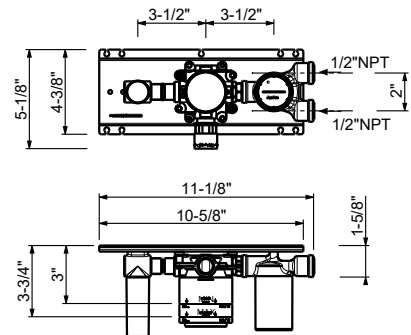

M012AU

Rough

44 00 M012AU