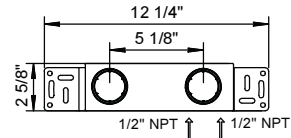

Wall-mount single-control washbasin mixer, handle with lever

- 9 7/8" spout projection
- Spout to the left
- Water flow restricted to 1.2 gpm
- Traditional cartridge

Drain not included, please select W095U or W097U in the Miscellaneous Articles section.

E814BU

Trim

Chrome	50 02 E814BU
Matte Black	50 13 E814BU
Matte White	50 29 E814BU
Matte Gun Metal PVD	50 P5 E814BU
Matte British Gold PVD	50 P6 E814BU
Matte Copper PVD	50 P9 E814BU
Deep Black PVD	50 S1 E814BU
Pure Brass PVD	50 Q7 E814BU
Raw Metal PVD	50 Q8 E814BU

Brushed Stainless steel 50 93 E814BU

M011AU

Rough

44 00 M011AU