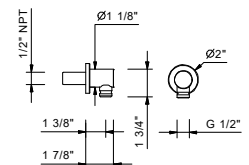

Wall-mount water outlet - Round escutcheon

- Round escutcheon
- Solid brass construction
- 1/2" NPT male connection

Chrome	91 02 7034U
Matte Black	91 13 7034U
Matte White	91 29 7034U
Matte Gun Metal PVD	91 P5 7034U
Matte British Gold PVD	91 P6 7034U
Matte Copper PVD	91 P9 7034U
Deep Black PVD	91 S1 7034U
Pure Brass PVD	91 Q7 7034U
Raw Metal PVD	91 Q8 7034U

Brushed Stainless steel 91 93 7034U