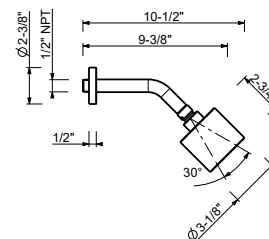

Chrome	86 02 8147U
Matte Black	86 13 8147U
Matte White	86 29 8147U
Matte Gun Metal PVD	86 P5 8147U
Matte British Gold PVD	86 P6 8147U
Matte Copper PVD	86 P9 8147U
Deep Black PVD	86 S1 8147U
Pure Brass PVD	86 Q7 8147U
Raw Metal PVD	86 Q8 8147U
Brushed Stainless steel	86 93 8147U

8147UC

Wall-mount adjustable showerhead - Restricted to 1.8 gpm

- 1/2" NPT male connection
- Anti-limescale membrane
- Round escutcheon
- Water flow restricted to 1.8 gpm

Compatible with all Fantini wall and ceiling mount shower arms