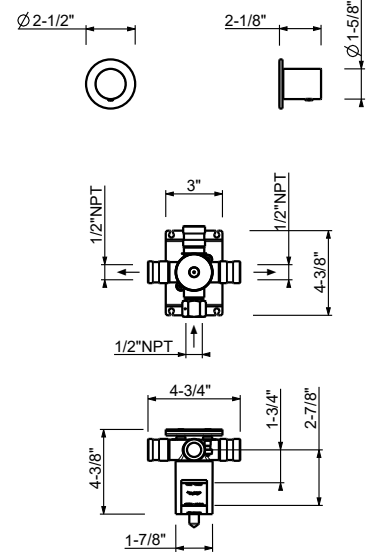

2-Way diverter with integrated volume control

- For remote installation
- 1/2" NPT inlets and outlets
- Accessible shut-off valves and filters
- Handle included
- Flow rate: 8.9 gpm @ 60 psi (primary outlet)
- Flow rate: 7.6 gpm @ 60 psi (secondary outlet)

To be used with thermostatic mixer G500BU+D400AU

G576BU

Trim

Chrome	87 02 G576BU
Matte Black	87 13 G576BU
Matte White	87 29 G576BU
Matte Gun Metal PVD	87 P5 G576BU
Matte British Gold PVD	87 P6 G576BU
Matte Copper PVD	87 P9 G576BU
Deep Black PVD	87 S1 G576BU
Pure Brass PVD	87 Q7 G576BU
Raw Metal PVD	87 Q8 G576BU

Brushed Stainless steel 87 93 G576BU

D376AU

Rough

19 00 D376AU