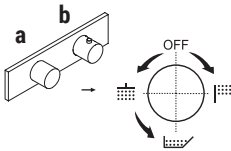

Technical information

All NOSTROMO articles are supplied WITH HANDLES.

Washbasin and bidet mixers are **restricted to 1.2 gpm.**

HOLE SIZE GUIDELINES:

- For single-hole washbasin and bidet mixers.

The 3/4" thermostatic shower mixer is available with integrated volume controls in these versions:

- with one volume control (1 outlet) G572BU + D331AU
- with 2-way diverter (2 outlets) G572BU + D372AU
- with 3-way diverter (3 outlets) G572BU + D373AU

Diverter **include volume control** and **do not allow to share functions.**

OPERATION EXAMPLE:

G572BU + D373AU

- a) **rotating diverter with volume control:** from the OFF position, the first function is activated by rotating the knob clockwise, volume increases progressively. The second and third are activated in sequence turning the handle counterclockwise.
- b) **temperature control** with safety override button at 100° F.

Base materials:

BRASS

Finish:

- 02 Chrome
- 13 Matte Black (RAL 9005)
- 29 Matte White (RAL 9016)
- P5 Matte Gun Metal PVD
- P6 Matte British Gold PVD
- P9 Matte Copper PVD
- S1 Deep Black PVD
- Q7 Pure Brass PVD
- Q8 Raw Metal PVD

Base materials:

STAINLESS STEEL AISI 316/316 L

Finish:

- 93 Brushed Stainless Steel

* For spare parts, accessories, miscellaneous items and extensions please refer to the dedicated sections