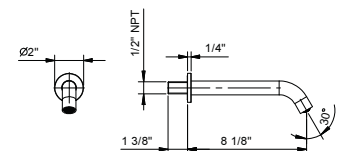

8430U

Wall-mount washbasin spout

- 8 1/8" spout projection
- Round escutcheon
- 1/2" NPT male connection
- Water flow restricted to 1.2 gpm

Chrome	50 02 8430U
Matte Black	50 13 8430U
Matte White	50 29 8430U
Matte Gun Metal PVD	50 P5 8430U
Matte British Gold PVD	50 P6 8430U
Matte Copper PVD	50 P9 8430U
Deep Black PVD	50 S1 8430U
Pure Brass PVD	50 Q7 8430U
Raw Metal PVD	50 Q8 8430U

Brushed Stainless steel 50 93 8430U