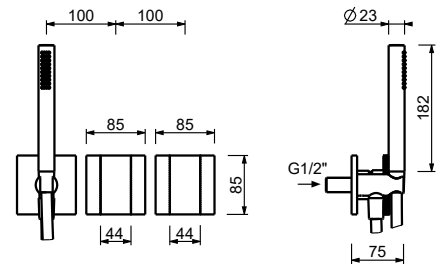

External piece

Polished Nickel PVD 49 95 P784B
Matt Gun Metal PVD 49 P5 P784B

Brushed Stainless Steel 49 93 P784B