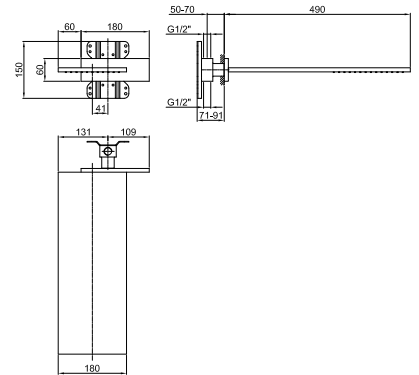

External piece

Polished Nickel PVD 86 95 8036B
Matt Gun Metal PVD 86 P5 8036B

Brushed Stainless Steel 86 93 8036B