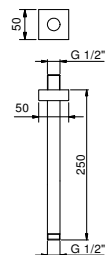

Brushed Stainless Steel 86 93 8038

OPTIONAL: Built-in part for plasterboard

W046 91 00 W046

8039

Shower arm

- 45 cm long
- square backplate
- wall-mount
- 1/2" inlet

Polished Nickel PVD 86 95 8039
 Matt Gun Metal PVD 86 P5 8039

Brushed Stainless Steel 86 93 8039

OPTIONAL: Built-in part for plasterboard

W046 91 00 W046

8040

Shower arm

- 25 cm long
- square backplate
- ceiling-mount
- 1/2" inlet

Polished Nickel PVD 86 95 8040
 Matt Gun Metal PVD 86 P5 8040

Brushed Stainless Steel 86 93 8040

OPTIONAL: Built-in part for plasterboard

W046 91 00 W046

8041

Shower arm

- 45 cm long
- square backplate
- ceiling-mount
- 1/2" inlet

Polished Nickel PVD 86 95 8041
 Matt Gun Metal PVD 86 P5 8041