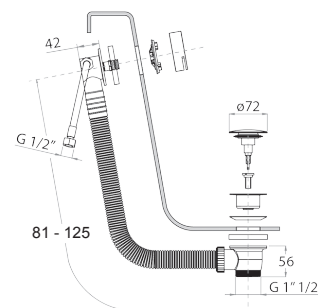

Polished Nickel PVD	91 95 W002
Matt Gun Metal PVD	91 P5 W002

Brushed Stainless Steel 91 93 W002