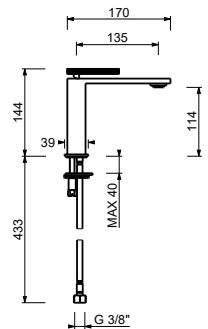

Single-hole bidet mixer

_spout projection 12,4 cm

S608WF
WITHOUT WASTE

P708WF
WITHOUT WASTE

S604WF

Single-hole washbasin mixer

- spout projection 13,5 cm
- handle
- flow restrictor 5 l/min at 3 bar
- flexible supply lines
- WITHOUT WASTE

Polished Nickel PVD 49 95 S604WF
 Matt Gun Metal PVD 49 P5 S604WF

Brushed Stainless Steel 49 93 S604WF

P704WF

Single-hole washbasin mixer

- spout projection 13,5 cm
- handle
- flow restrictor 5 l/min at 3 bar
- flexible supply lines
- WITHOUT WASTE

Polished Nickel PVD 49 95 P704WF
 Matt Gun Metal PVD 49 P5 P704WF

Brushed Stainless Steel 49 93 P704WF

Wall-mount washbasin mixer

- spout projection 17,6 cm
- handle
- with plate
- flow restrictor 5 l/min at 3 bar
- 1/2" inlets
- soundproof
- WITHOUT WASTE

Single-hole bidet mixer

- spout projection 12,4 cm
- handle
- flow restrictor 5 l/min at 3 bar
- articulated aerator
- flexible supply lines
- WITHOUT WASTE

Polished Nickel PVD 49 95 S608WF
 Matt Gun Metal PVD 49 P5 S608WF