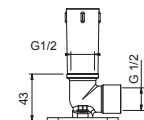

Polished Nickel PVD   86 95 8039
Matt Gun Metal PVD   86 P5 8039

Brushed Stainless Steel   86 93 8039

OPTIONAL: Built-in part for plasterboard

W046   91 00 W046