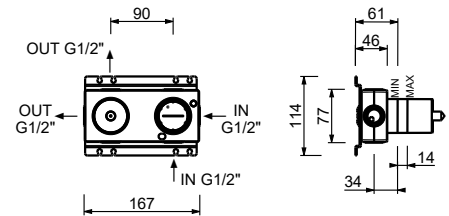

Built-in piece

44 00 M685A