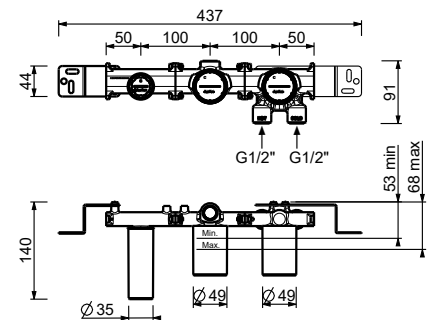

Built-in piece

44 00 R084A