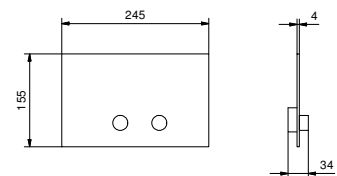

Flush actuator plate

- Base material: stainless steel
- projecting push-button controls
- with round controls
- compatible with TECEBOX OCTA II
- minimum depth: see installation instructions
- without visible fixing system

N.B. complete finishing list in the section miscellaneous articles at the end of the pricelist