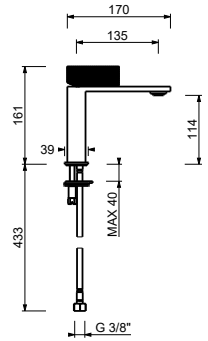

If the hole diameter is within MIN 24 mm - MAX 25 mm: **THERE IS NO NEED FOR THE COVER PLATE.**

If the hole diameter is within MIN 25,1 mm - MAX 35 mm: **THE COVER PLATE IS NEEDED.**

The built-in 3/4" thermostatic shower mixer is available:

Single-hole bidet mixer

_spout projection 12,4 cm

S608WF
WITHOUT WASTE

P708WF
WITHOUT WASTE

S604WF

Single-hole washbasin mixer

- spout projection 13,5 cm
- handle
- flow restrictor 5 l/min at 3 bar
- flexible supply lines
- WITHOUT WASTE

Polished Nickel PVD 49 95 S604WF
 Matt Gun Metal PVD 49 P5 S604WF

Brushed Stainless Steel 49 93 S604WF

P704WF

Single-hole washbasin mixer

- spout projection 13,5 cm
- handle
- flow restrictor 5 l/min at 3 bar
- flexible supply lines
- WITHOUT WASTE

Single-hole bidet mixer

- spout projection 12,4 cm
- handle
- flow restrictor 5 l/min at 3 bar
- articulated aerator
- flexible supply lines
- WITHOUT WASTE

Polished Nickel PVD 49 95 S608WF
 Matt Gun Metal PVD 49 P5 S608WF