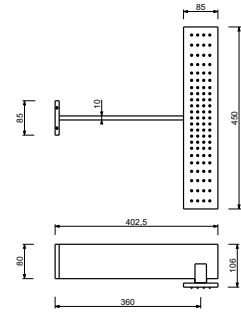

8141

Rain showerhead

- Base material: stainless steel
- wall-mount
- swivelling
- anti-lime scale system
- 1/2" inlet

Polished Nickel PVD 49 95 8141
Matt Gun Metal PVD 49 P5 8141

Brushed Stainless Steel 49 93 8141