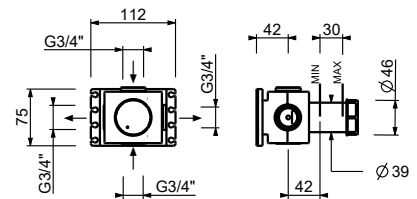

D391A

Built-in piece

19 00 D391A