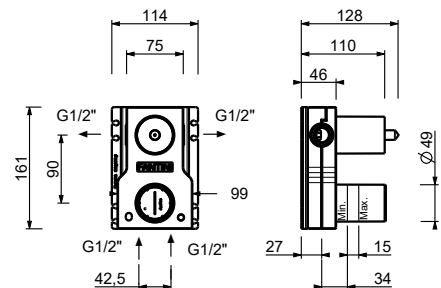

Built-in piece

44 00 M585A