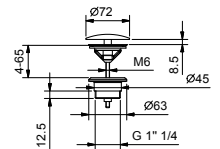

8435

Waste

- 1" 1/4
- for washbasin without overflow
- for washbasin with overflow
- unrestricted outlet
- universal

N.B. complete finishing list in the section miscellaneous articles at the end of the pricelist

Polished Nickel PVD 91 95 8435
Matt Gun Metal PVD 91 P5 8435

Brushed Stainless Steel 91 93 8435