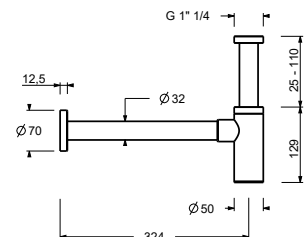

9234

Bottle trap

- 1" 1/4
- for washbasin

N.B. complete finishing list in the section miscellaneous articles at the end of the pricelist

Polished Nickel PVD 91 95 9234
Matt Gun Metal PVD 91 P5 9234

Brushed Stainless Steel 91 93 9234