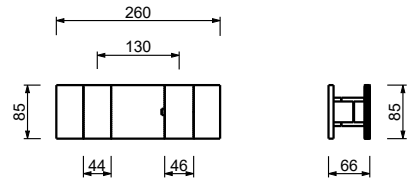

External piece

Polished Nickel PVD 49 95 P872B
Matt Gun Metal PVD 49 P5 P872B

Brushed Stainless Steel 49 93 P872B