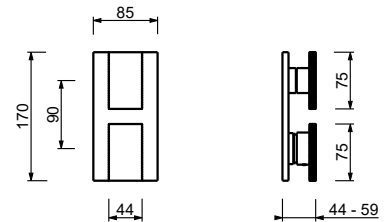

External piece

Polished Nickel PVD 49 95 P787B
Matt Gun Metal PVD 49 P5 P787B

Brushed Stainless Steel 49 93 P787B