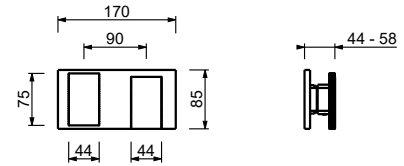

Built-in shower mixer

- handles
- with plate
- **2-way** diverter with turning knob
- 1/2" inlets
- soundproof
- for horizontal installation only

P782B

External piece

Polished Nickel PVD 49 95 P782B
Matt Gun Metal PVD 49 P5 P782B

Brushed Stainless Steel 49 93 P782B