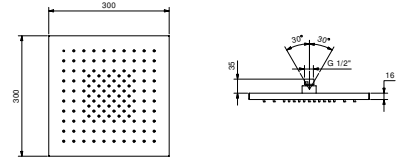

Multi-function showerhead

- ACQUAFIT
- Water functions:
 - 1st function: 125 anti - limestone nozzles
 - 30x30 cm
 - Base material: stainless steel
 - check valve
 - flow restrictor 12 l/min at 3 bar

NOTE: conditions necessary for the correct functioning: Min. Flow Rate: 9 l/min