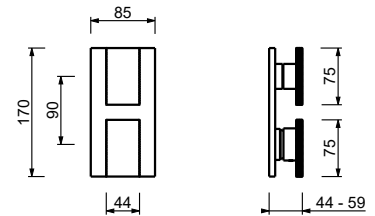

External piece

Polished Nickel PVD 49 95 P785B
Matt Gun Metal PVD 49 P5 P785B

Brushed Stainless Steel 49 93 P785B