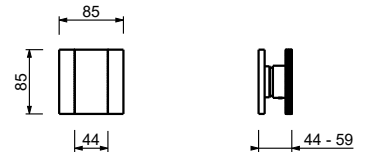

Built-in shower mixer

- handle
- no. 1 1/2" outlet
- 1/2" inlets
- soundproof

P763B

External piece

Polished Nickel PVD 49 95 P763B
Matt Gun Metal PVD 49 P5 P763B

Brushed Stainless Steel 49 93 P763B