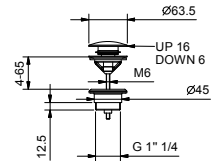

MISCELLANEOUS ARTICLES

8434

Waste

- 1" 1/4
- pushing plug
- for washbasin without overflow
- for washbasin with overflow
- universal

N.B. complete finishing list in the section miscellaneous articles at the end of the pricelist

Polished Nickel PVD 91 95 8434
Matt Gun Metal PVD 91 P5 8434

Brushed Stainless Steel 91 93 8434