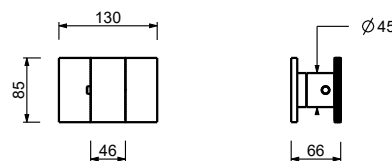

External piece

Polished Nickel PVD 49 95 P800B
Matt Gun Metal PVD 49 P5 P800B

Brushed Stainless Steel 49 93 P800B