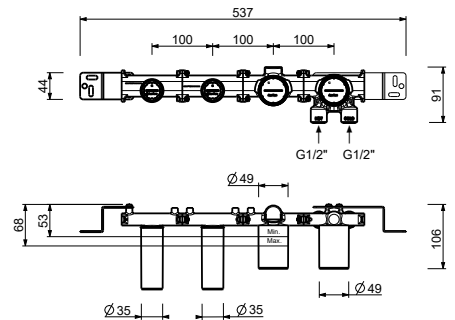

Built-in piece

44 00 R021A