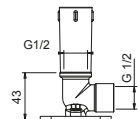

8041

Shower arm

- 45 cm long
- square backplate
- ceiling-mount
- 1/2" inlet

Polished Nickel PVD 86 95 8041
Matt Gun Metal PVD 86 P5 8041

Brushed Stainless Steel 86 93 8041

OPTIONAL: Built-in part for plasterboard

W046 91 00 W046