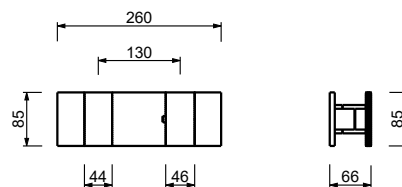

3/4" built-in thermostatic shower mixer

- handles
- **3-way** shut-off diverter with turning knob
- for horizontal installation only
- 3/4" inlets

P873B

External piece

Polished Nickel PVD 49 95 P873B
Matt Gun Metal PVD 49 P5 P873B

Brushed Stainless Steel 49 93 P873B