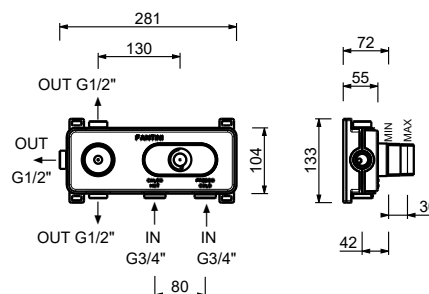

Built-in piece

19 00 D373A