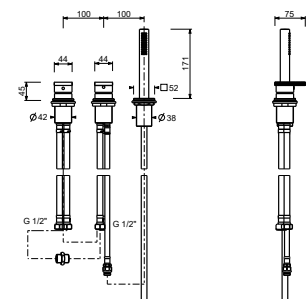

- handles
- **2-way** diverter with turning knob
- FIT handshower
- water plug with showerholder
- 150 cm PVC flexible
- 1/2" inlets

P784B

External piece

Polished Nickel PVD 49 95 P784B
 Matt Gun Metal PVD 49 P5 P784B

Deck-mount bathtub mixer

- spout projection 15,2 cm
- handles
- 4-hole
- **2-way** diverter with turning knob
- FIT handshower
- 150 cm flexible
- 1/2" inlets
- flexible supply lines

Polished Nickel PVD 49 95 P765
 Matt Gun Metal PVD 49 P5 P765

Brushed Stainless Steel 49 93 P765

P767

Deck-mount bathtub mixer

- handles
- without spout
- 3-hole
- **2-way** diverter with turning knob
- FIT handshower
- 150 cm flexible
- 1/2" inlets
- flexible supply lines