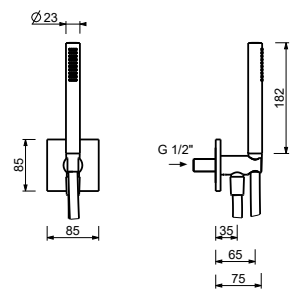

8040

Shower arm

- 25 cm long
- square backplate
- ceiling-mount
- 1/2" inlet

Polished Nickel PVD 86 95 8040
Matt Gun Metal PVD 86 P5 8040

Brushed Stainless Steel 86 93 8040

OPTIONAL: Built-in part for plasterboard

W046 91 00 W046

8041

Shower arm

- 45 cm long
- square backplate
- ceiling-mount
- 1/2" inlet

Polished Nickel PVD 86 95 8041
Matt Gun Metal PVD 86 P5 8041

Brushed Stainless Steel 86 93 8041

OPTIONAL: Built-in part for plasterboard

W046 91 00 W046

8144

Shower set

- FIT handshower
- water plug with showerholder
- square backplate
- 150 cm PVC flexible
- 1/2" inlet

Polished Nickel PVD 86 95 8144
Matt Gun Metal PVD 86 P5 8144

Brushed Stainless Steel 86 93 8144