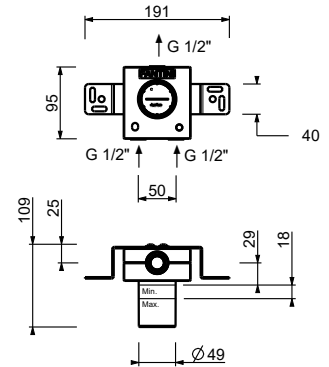

Built-in piece

44 00 M063A