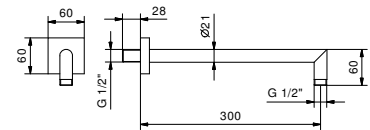

8038

Shower arm

- 30 cm long
- square backplate
- wall-mount
- 1/2" inlet

Polished Nickel PVD   86 95 8038
Matt Gun Metal PVD   86 P5 8038

Brushed Stainless Steel   86 93 8038

OPTIONAL: Built-in part for plasterboard

W046   91 00 W046