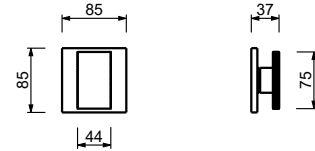

3/4" stop valve

- handle
- 90° ceramic cartridge
- 3/4" inlets
- soundproof

P891B

External piece

Polished Nickel PVD 49 95 P891B
Matt Gun Metal PVD 49 P5 P891B

Brushed Stainless Steel 49 93 P891B