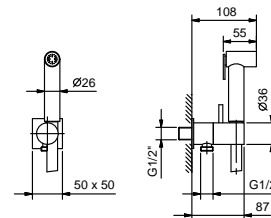

- for WC cleaning
- for personal care if used with a shower mixer
- water plug with showerholder
- stop valve
- Base material: brass
- square backplate
- 120 cm PVC flexible
- 1/2" inlet

N.B : Brushed nickel PVD for matching with Stainless Steel series