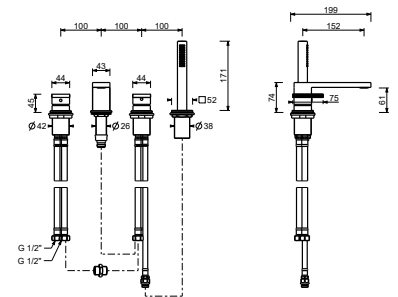

2 outlets

P767

2 outlets

Built-in bathtub mixer

- spout projection 20,8 cm
- handle
- **2-way** diverter with turning knob
- FIT handshower
- water plug with showerholder
- 150 cm PVC flexible
- 1/2" inlets

Deck-mount bathtub mixer

- spout projection 15,2 cm
- handles
- 4-hole
- **2-way** diverter with turning knob
- FIT handshower
- 150 cm flexible
- 1/2" inlets
- flexible supply lines

Polished Nickel PVD 49 95 P765
 Matt Gun Metal PVD 49 P5 P765