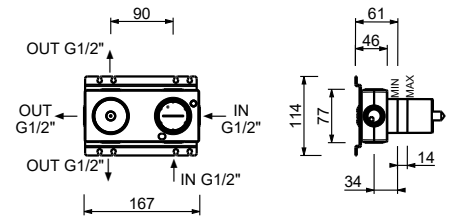

Built-in piece

44 00 M687A