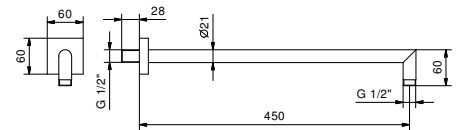

8039

Shower arm

- 45 cm long
- square backplate
- wall-mount
- 1/2" inlet

Polished Nickel PVD   86 95 8039
Matt Gun Metal PVD   86 P5 8039

Brushed Stainless Steel   86 93 8039

OPTIONAL: Built-in part for plasterboard

W046   91 00 W046