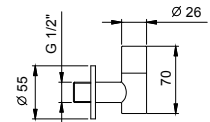

8364

Pair of filters

- with shutoff
- fully inspectable filter
- 1/2" inlet

N.B. complete finishing list in the section miscellaneous articles at the end of the pricelist