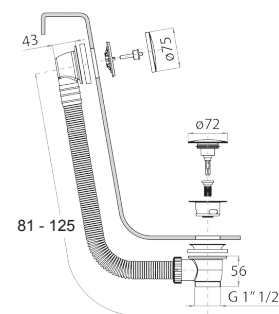

Polished Nickel PVD	91 95 W001
Matt Gun Metal PVD	91 P5 W001

Brushed Stainless Steel 91 93 W001

W002