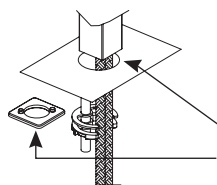

es. Art. S604WF

es. Art. P704WF

THE HANDLES ARE NOT INTERCHANGEABLE.

All washbasin and bidet mixers are fitted with 5 l/min **flow restrictors**.

BASINS HOLE SIZE:

- Washbasin and bidet mixers:

the box includes a cover plate to be placed at the bottom of the mixer as cover for the hole.

If the hole diameter is within MIN 24 mm - MAX 25 mm: **THERE IS NO NEED FOR THE COVER PLATE.**

If the hole diameter is within MIN 25,1 mm - MAX 35 mm: **THE COVER PLATE IS NEEDED.**

The built-in 3/4" thermostatic shower mixer is available: