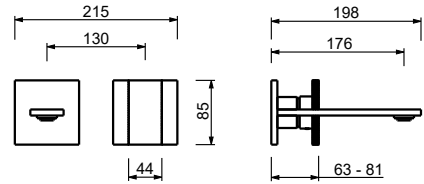

P711B

External piece

Polished Nickel PVD 49 95 P711B
Matt Gun Metal PVD 49 P5 P711B

Brushed Stainless Steel 49 93 P711B