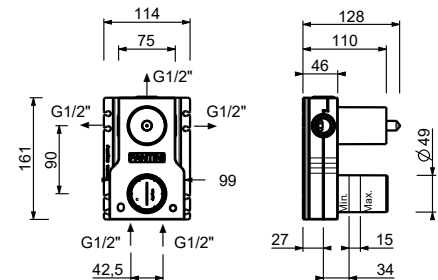

Built-in piece

44 00 M587A