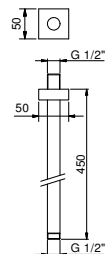

Brushed Stainless Steel 86 93 8040

OPTIONAL: Built-in part for plasterboard

W046 91 00 W046

8041

Shower arm

- 45 cm long
- square backplate
- ceiling-mount
- 1/2" inlet

Polished Nickel PVD 86 95 8041
 Matt Gun Metal PVD 86 P5 8041

Brushed Stainless Steel 86 93 8041

OPTIONAL: Built-in part for plasterboard

W046 91 00 W046

8144

Shower set

- FIT handshower
- water plug with showerholder
- square backplate
- 150 cm PVC flexible
- 1/2" inlet