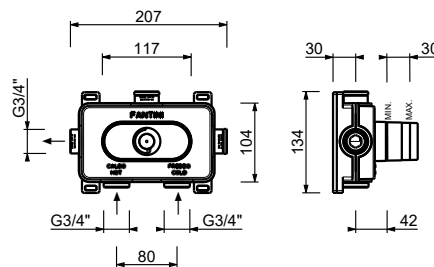

Built-in piece

19 00 D400A