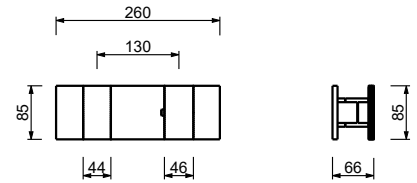

3/4" built-in thermostatic shower mixer

- handles
- no. 1 1/2" outlet
- for horizontal installation only
- 3/4" inlets

P831B

External piece

Polished Nickel PVD 49 95 P831B
Matt Gun Metal PVD 49 P5 P831B

Brushed Stainless Steel 49 93 P831B