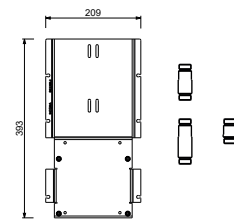

TOTAL PRICE

Polished Nickel PVD
 Matt Gun Metal PVD

Brushed Stainless Steel

W213

OPTIONAL - Easy Fix System

- plate and connections:
- for an easy both horizontal and vertical installation of the thermostatic mixers:
 - to install art- D400A / D391A - **1 outlet**
 - to install art- D400A / D391A - **2 outlets**