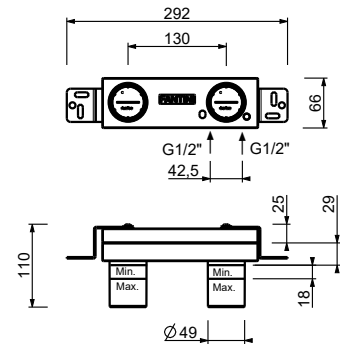

M011A

Built-in piece

44 00 M011A