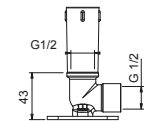

Polished Nickel PVD   86 95 8038
Matt Gun Metal PVD   86 P5 8038

Brushed Stainless Steel   86 93 8038

OPTIONAL: Built-in part for plasterboard

W046   91 00 W046