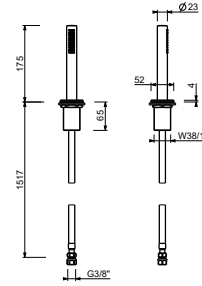

Z351

Shower set for bathtub edge

- FIT handshower
- 150 cm flexible

Polished Nickel PVD 49 95 Z351
Matt Gun Metal PVD 49 P5 Z351

Brushed Stainless Steel 49 93 Z351