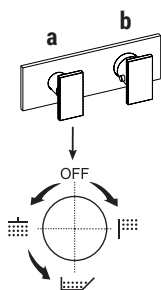

EXAMPLE:

art. P873B+D373A

a) shut-off rotating diverter - By rotating the diverter knob from centre to right clockwise, one opens the first outlet, shuts off at the centre and rotating left opens the second and third outlets in a sequence.

b) temperature control.

Base materials:

STAINLESS STEEL AISI 316/316 L

Finishing:

95 Polished Nickel PVD

P5 Matt Gun Metal PVD

93 Brushed Stainless Steel

* For spare parts, accessories, miscellaneous items and extensions please refer to specific pricelist sections