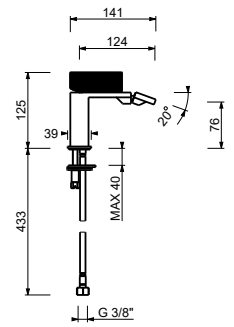

Single-hole bidet mixer

_spout projection 12,4 cm

S608WF
WITHOUT WASTE

P708WF
WITHOUT WASTE

S604WF

Single-hole washbasin mixer

- spout projection 13,5 cm
- handle
- flow restrictor 5 l/min at 3 bar
- flexible supply lines
- WITHOUT WASTE

Polished Nickel PVD 49 95 P704WF
 Matt Gun Metal PVD 49 P5 P704WF

Brushed Stainless Steel 49 93 P704WF

Wall-mount washbasin mixer

- spout projection 17,6 cm
- handle
- with plate
- flow restrictor 5 l/min at 3 bar
- 1/2" inlets
- soundproof
- WITHOUT WASTE

Single-hole bidet mixer

- spout projection 12,4 cm
- handle
- flow restrictor 5 l/min at 3 bar
- articulated aerator
- flexible supply lines
- WITHOUT WASTE

Polished Nickel PVD 49 95 S608WF
 Matt Gun Metal PVD 49 P5 S608WF

Brushed Stainless Steel 49 93 S608WF

P708WF

Single-hole bidet mixer

- spout projection 12,4 cm
- handle
- flow restrictor 5 l/min at 3 bar
- articulated aerator
- flexible supply lines
- WITHOUT WASTE

Polished Nickel PVD 49 95 P708WF
 Matt Gun Metal PVD 49 P5 P708WF