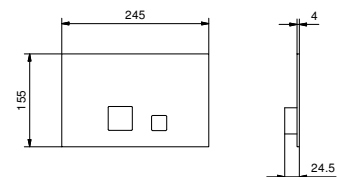

Flush actuator plate

- Base material: stainless steel
- flush fit controls
- with square controls
- compatible with GEBERIT SIGMA8, SIGMA12
- without visible fixing system

N.B. complete finishing list in the section miscellaneous articles at the end of the pricelist