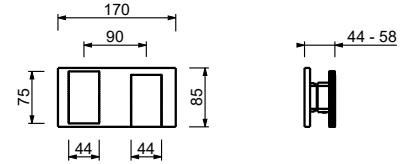

Built-in shower mixer

- handles
- with plate
- **3-way** diverter with turning knob
- 1/2" inlets
- soundproof
- for horizontal installation only

P783B

External piece

Polished Nickel PVD 49 95 P783B
Matt Gun Metal PVD 49 P5 P783B

Brushed Stainless Steel 49 93 P783B