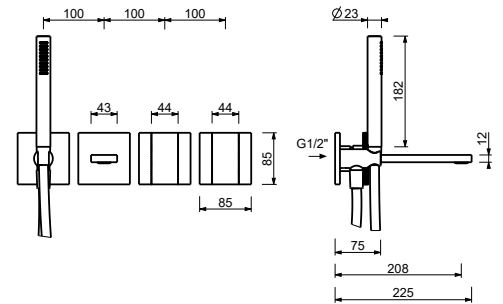

2 outlets

P767

2 outlets

Built-in bathtub mixer

- spout projection 20,8 cm
- handle
- **2-way** diverter with turning knob
- FIT handshower
- water plug with showerholder
- 150 cm PVC flexible
- 1/2" inlets