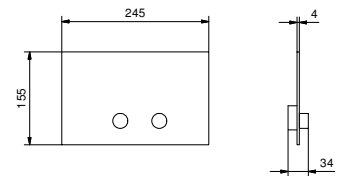

Flush actuator plate

- Base material: stainless steel
- projecting push-button controls
- with round controls
- compatible with GEBERIT SIGMA8, SIGMA12
- without visible fixing system

N.B. complete finishing list in the section miscellaneous articles at the end of the pricelist