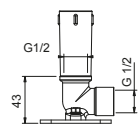

8040

Shower arm

- 25 cm long
- square backplate
- ceiling-mount
- 1/2" inlet

Polished Nickel PVD 86 95 8040
Matt Gun Metal PVD 86 P5 8040

Brushed Stainless Steel 86 93 8040

OPTIONAL: Built-in part for plasterboard

W046 91 00 W046