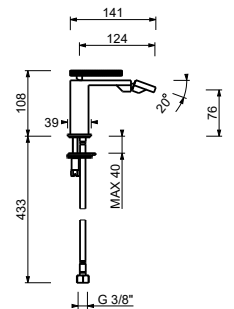

P708WF

Single-hole bidet mixer

- spout projection 12,4 cm
- handle
- flow restrictor 5 l/min at 3 bar
- articulated aerator
- flexible supply lines
- WITHOUT WASTE

Polished Nickel PVD 49 95 P708WF
Matt Gun Metal PVD 49 P5 P708WF

Brushed Stainless Steel 49 93 P708WF