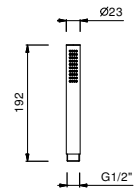

Matt Gun Metal PVD	90 P5 8783
Matt British Gold PVD	90 P6 8783
Deep Black PVD	90 S1 8783