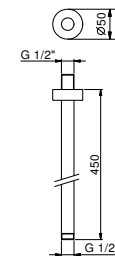

OPTIONAL: Built-in part for plasterboard

W046	91 00 W046