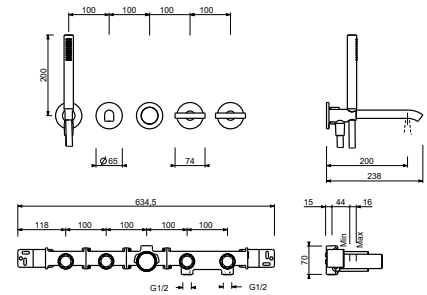

Built-in bathtub mixer

- spout projection 20 cm
- handles
- **2-way** diverter with turning knob
- FIT handshower
- water plug with showerholder
- 150 cm PVC flexible
- 90° ceramic cartridge
- 1/2" inlets

J019B

R019A

External piece

Matt Gun Metal PVD	67 P5 J019B
Matt British Gold PVD	67 P6 J019B
Deep Black PVD	67 S1 J019B

Built-in piece

44 00 R019A