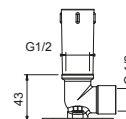

OPTIONAL: Built-in part for plasterboard

W046	91 00 W046