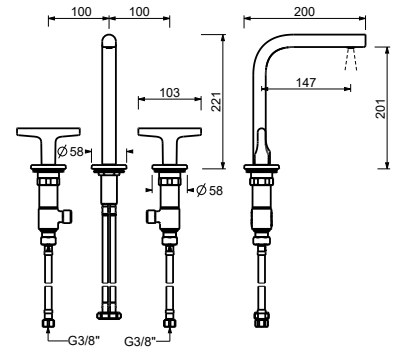

- spout projection 15 cm
- handles
- flow restrictor 5 l/min at 3 bar
- 90° ceramic cartridge
- flexible supply lines
- WITHOUT WASTE

Matt Gun Metal PVD 67 P5 J007W
 Matt British Gold PVD 67 P6 J007W
 Deep Black PVD 67 S1 J007W