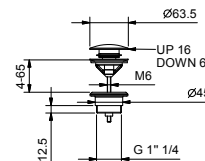

8434

Waste

- 1" 1/4
- pushing plug
- for washbasin without overflow
- for washbasin with overflow
- universal

Matt Gun Metal PVD 91 P5 8434
Matt British Gold PVD 91 P6 8434
Deep Black PVD 91 S1 8434

8435

Waste

- 1" 1/4
- for washbasin without overflow
- for washbasin with overflow
- unrestricted outlet
- universal