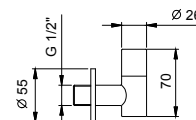

Pair of filters

- with shutoff
- fully inspectable filter
- 1/2" inlet

Matt Gun Metal PVD 91 P5 8364
Matt British Gold PVD 91 P6 8364
Deep Black PVD 91 S1 8364