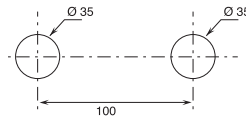

All washbasin and bidet mixers are fitted with 5 l/min **flow restrictors**.

BASINS HOLE SIZE:

- 2-hole washbasin mixer.
art. J107W

- 3-hole washbasin mixer.
art. J007W
art. J007

The built-in 3/4" thermostatic shower mixer is available: