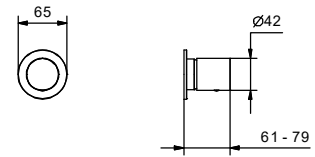

Built-in shower mixer

- handle
- no. 1 1/2" outlet
- 1/2" inlets
- soundproof

J063B

External piece

Matt Gun Metal PVD	67 P5 J063B
Matt British Gold PVD	67 P6 J063B
Deep Black PVD	67 S1 J063B