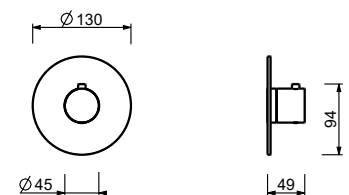

External piece

Matt Gun Metal PVD	67 P5 J200B
Matt British Gold PVD	67 P6 J200B
Deep Black PVD	67 S1 J200B