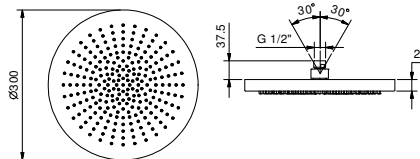

K073

Rain showerhead

- ACQUAFIT
- Water functions:
  - 1st function: 240 anti - limestone nozzles
  - Ø 30 cm
- Base material: stainless steel
- check valve
- flow restrictor 14 l/min at 3 bar
- anti-lime scale system
- 1/2" inlet

NOTE: conditions necessary for the correct functioning:Min. Flow Rate: 12 l/min

Matt Gun Metal PVD	79 P5 K073
Matt British Gold PVD	79 P6 K073
Deep Black PVD	79 S1 K073

8027

Shower arm

- 30 cm long
- round backplate
- wall-mount
- 1/2" inlet

Matt Gun Metal PVD	86 P5 8027
Matt British Gold PVD	86 P6 8027
Deep Black PVD	86 S1 8027