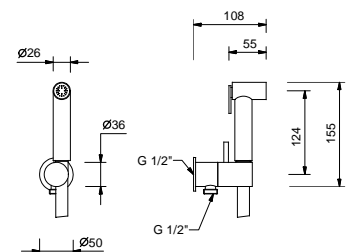

- for WC cleaning
- for personal care if used with a shower mixer
- water plug with showerholder
- stop valve
- Base material: brass
- round backplate
- 120 cm PVC flexible
- 1/2" inlet

Matt Gun Metal PVD 91 P5 8486
 Matt British Gold PVD 91 P6 8486
 Deep Black PVD 91 S1 8486