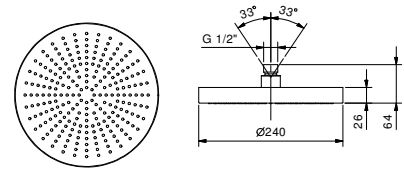

ESEMPI DI COMBINAZIONI - 3 USCITE

91 00 W214

8083

Rain showerhead

- Ø 24 cm
- Base material: stainless steel
- flow restrictor 12 l/min at 3 bar
- anti-lime scale system
- 1/2" inlet
- check valve

NOTE: conditions necessary for the correct functioning: Min. Flow Rate: 10 l/min