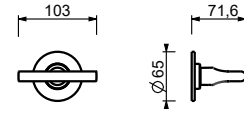

3/4" stop valve

- handle
- 90° ceramic cartridge
- 3/4" inlets
- soundproof

J291B

External piece

Matt Gun Metal PVD	67 P5 J291B
Matt British Gold PVD	67 P6 J291B
Deep Black PVD	67 S1 J291B