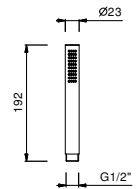

Matt Gun Metal PVD 90 P5 8783
Matt British Gold PVD 90 P6 8783
Deep Black PVD 90 S1 8783