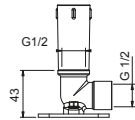

OPTIONAL: Built-in part for plasterboard

W046	91 00 W046