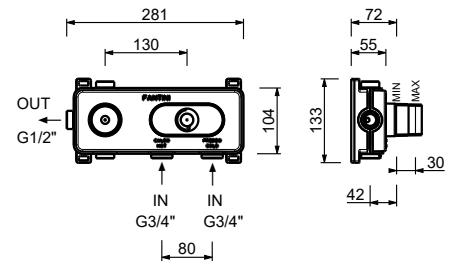

Built-in piece

19 00 D331A