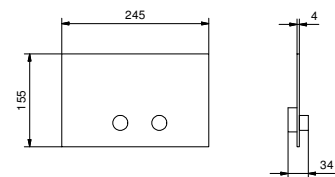

Matt Gun Metal PVD 91 P5 W216
Matt British Gold PVD 91 P6 W216
Deep Black PVD 91 S1 W216

8486

Double-function hydrobrush

- for WC cleaning
- for personal care if used with a shower mixer
- water plug with showerholder
- stop valve
- Base material: brass
- round backplate
- 120 cm PVC flexible
- 1/2" inlet