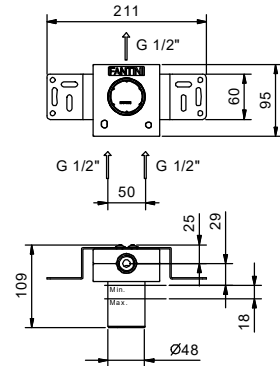

Built-in piece

44 00 M063A