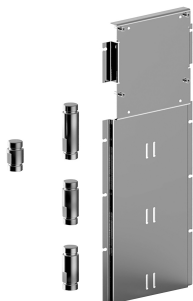

- plate and connections:
- for an easy both horizontal and vertical installation of the thermostatic mixers:
 - to install art- D400A / D391A - **1 outlet**
 - to install art- D400A / D391A - **2 outlets**

ESEMPI DI COMBINAZIONI - 1 USCITA

ESEMPI DI COMBINAZIONI - 2 USCITE

91 00 W213

W214

OPTIONAL - Easy Fix System

plate and connections:

- for an easy both horizontal and vertical installation of the thermostatic mixers:
- to install art- D400A / D391A - **3 outlets**