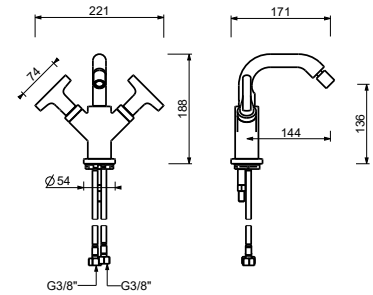

BIDET : 1/4 turn ceramic disc cartridge

J062WF

Single-hole bidet mixer

- spout projection 14,5 cm
- handles
- flow restrictor 5 l/min at 3 bar
- 90° ceramic cartridge
- articulated aerator
- flexible supply lines
- WITHOUT WASTE

Matt Gun Metal PVD	67 P5 J062WF
Matt British Gold PVD	67 P6 J062WF
Deep Black PVD	67 S1 J062WF

J062F

Single-hole bidet mixer

- spout projection 14,5 cm
- handles
- flow restrictor 5 l/min at 3 bar
- 90° ceramic cartridge
- articulated aerator
- flexible supply lines
- WITH pop-up WASTE