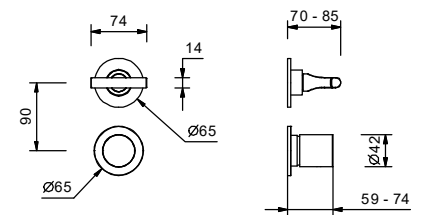

M685A

Built-in piece

44 00 M685A

Built-in shower mixer

- handles
- **3-way** diverter with turning knob
- 1/2" inlets
- soundproof
- for vertical installation only

J087B

External piece

Matt Gun Metal PVD	67 P5 J087B
Matt British Gold PVD	67 P6 J087B
Deep Black PVD	67 S1 J087B