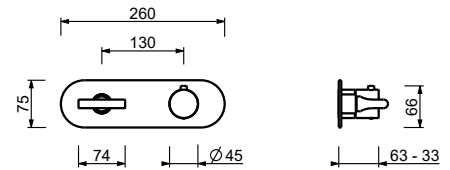

3/4" built-in thermostatic shower mixer

- handles
- no. 1 1/2" outlet
- for horizontal installation only
- 3/4" inlets

J231B

External piece

Matt Gun Metal PVD	67 P5 J231B
Matt British Gold PVD	67 P6 J231B
Deep Black PVD	67 S1 J231B