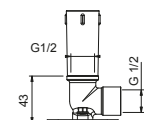

OPTIONAL: Built-in part for plasterboard

W046	91 00 W046