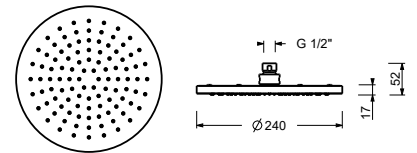

Rain showerhead

- Ø 24 cm
- Base material: ABS
- flow restrictor 12 l/min at 3 bar
- anti-lime scale system
- 1/2" inlet
- check valve

NOTE: conditions necessary for the correct functioning: Min. Flow Rate: 10 l/min