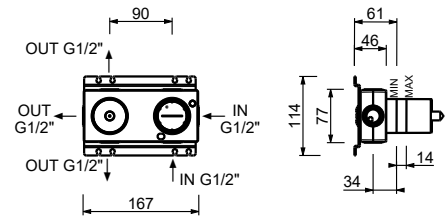

M687A

Built-in piece

44 00 M687A