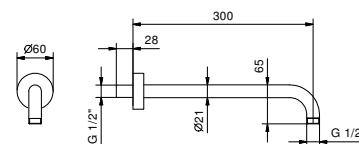

OPTIONAL: Built-in part for plasterboard

W046	91 00 W046

8137

Shower arm

- 35 cm long
- round backplate
- wall-mount
- 1/2" inlet

Matt Gun Metal PVD	86 P5 8137
Matt British Gold PVD	86 P6 8137
Deep Black PVD	86 S1 8137