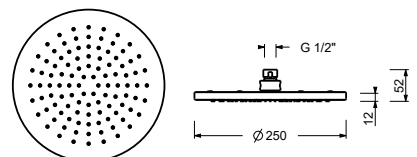

Rain showerhead

- Ø 25 cm
- Base material: stainless steel
- flow restrictor 12 l/min at 3 bar
- anti-lime scale system
- 1/2" inlet
- check valve

NOTE: conditions necessary for the correct functioning: Min. Flow Rate: 10 l/min