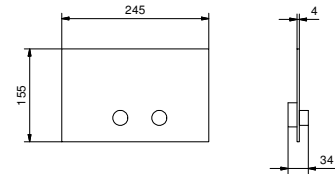

8402

Flush actuator plate

- Base material: stainless steel
- projecting push-button controls
- with round controls
- compatible with GEBERIT SIGMA8, SIGMA12
- without visible fixing system