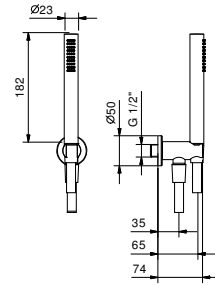

Matt Gun Metal PVD	86 P5 9237
Matt British Gold PVD	86 P6 9237
Deep Black PVD	86 S1 9237

OPTIONAL: Built-in part for plasterboard

W046	91 00 W046
-------------	------------

8093

Shower set

- FIT handshower
- water plug with showerholder
- round backplate
- 150 cm PVC flexible
- 1/2" inlet