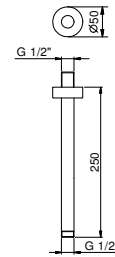

OPTIONAL: Built-in part for plasterboard

W046	91 00 W046