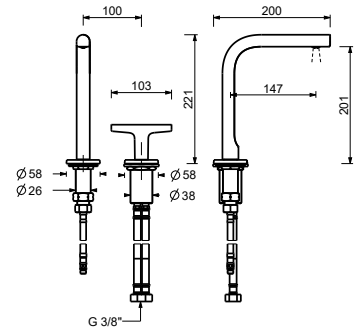

lead \emptyset free

Wall-mount washbasin mixer

- spout projection 20 cm
- handles
- flow restrictor 5 l/min at 3 bar
- 90° ceramic cartridge
- 1/2" inlets
- WITHOUT WASTE

J013B

External piece

Matt Gun Metal PVD 67 P5 J013B
 Matt British Gold PVD 67 P6 J013B
 Deep Black PVD 67 S1 J013B

R010A

Built-in piece

44 00 R010A

J107W
lead free

2-hole washbasin mixer

- spout projection 15 cm
- handle
- flow restrictor 5 l/min at 3 bar
- flexible supply lines
- WITHOUT WASTE

Matt Gun Metal PVD	67 P5 J107W
Matt British Gold PVD	67 P6 J107W
Deep Black PVD	67 S1 J107W

BIDET : 1/4 turn ceramic disc cartridge

J062WF

Single-hole bidet mixer

- spout projection 14,5 cm
- handles
- flow restrictor 5 l/min at 3 bar
- 90° ceramic cartridge
- articulated aerator
- flexible supply lines
- WITHOUT WASTE