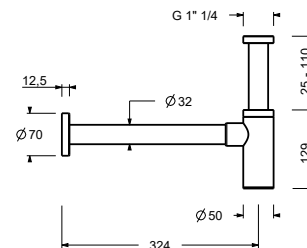

Bottle trap

- 1" 1/4
- for washbasin

Matt Gun Metal PVD 91 P5 9234
Matt British Gold PVD 91 P6 9234
Deep Black PVD 91 S1 9234

8364

Pair of filters

- with shutoff
- fully inspectable filter
- 1/2" inlet

Matt Gun Metal PVD 91 P5 8364
Matt British Gold PVD 91 P6 8364
Deep Black PVD 91 S1 8364