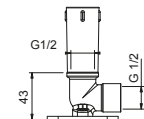

OPTIONAL: Built-in part for plasterboard

W046	91 00 W046