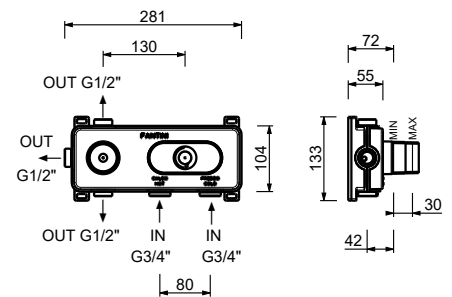

Built-in piece

19 00 D373A