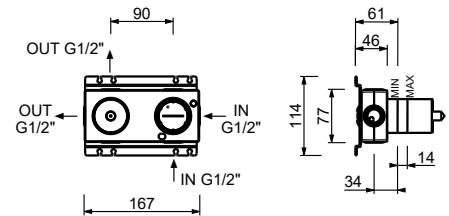

M685A

Built-in piece

44 00 M685A