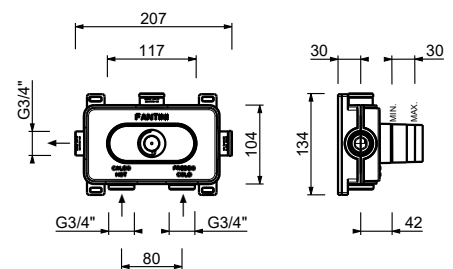

Built-in piece

19 00 D400A