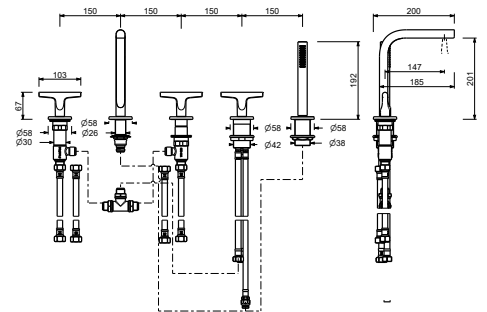

2 outlets

Floor-mount bathtub mixer

.1/2" inlets

J080B+1680A

2 outlets

Built-in bathtub mixer

- spout projection 20 cm
- handles
- **2-way** diverter with turning knob
- FIT handshower
- water plug with showerholder
- 150 cm PVC flexible
- 90° ceramic cartridge
- 1/2" inlets

- spout projection 15 cm
- handles
- 5-hole
- **2-way** diverter with turning knob
- FIT handshower
- 150 cm flexible
- 90° ceramic cartridge
- 1/2" inlets
- flexible supply lines

Matt Gun Metal PVD	67 P5 J065
Matt British Gold PVD	67 P6 J065
Deep Black PVD	67 S1 J065

Floor-mount bathtub mixer

- spout projection 21,5 cm
- handles
- **2-way** diverter with pushing button
- FIT handshower
- handshower holder
- 150 cm PVC flexible
- 90° ceramic cartridge
- 1/2" inlets
- on foot