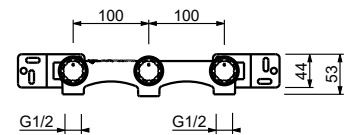

lead \emptyset free

Wall-mount washbasin mixer

- spout projection 20 cm
- handles
- flow restrictor 5 l/min at 3 bar
- 90° ceramic cartridge
- 1/2" inlets
- WITHOUT WASTE

J013B

External piece

Matt Gun Metal PVD 67 P5 J013B
 Matt British Gold PVD 67 P6 J013B
 Deep Black PVD 67 S1 J013B