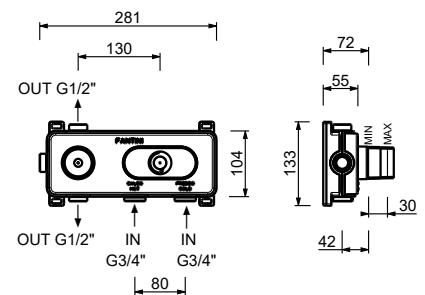

Built-in piece

19 00 D372A