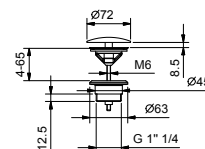

Matt Gun Metal PVD 91 P5 8435
Matt British Gold PVD 91 P6 8435
Deep Black PVD 91 S1 8435

9234