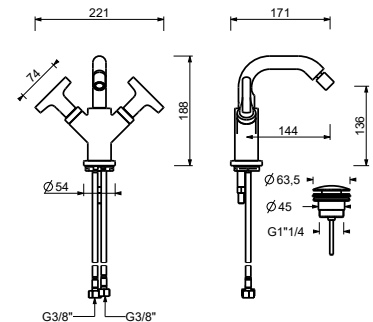

J062F

Single-hole bidet mixer

- spout projection 14,5 cm
- handles
- flow restrictor 5 l/min at 3 bar
- 90° ceramic cartridge
- articulated aerator
- flexible supply lines
- WITH pop-up WASTE

Matt Gun Metal PVD	67 P5 J062F
Matt British Gold PVD	67 P6 J062F
Deep Black PVD	67 S1 J062F