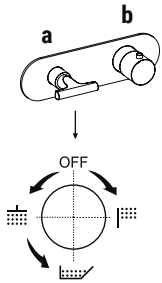

EXAMPLE:

art. J273B+D373A

- **a) shut-off rotating diverter** - By rotating the diverter knob from centre to right clockwise, one opens the first outlet, shuts off at the centre and rotating left opens the second and third outlets in a sequence.
- **b) temperature control.**

Base materials: BRASS

Finishing:

- P5 Matt Gun Metal PVD
- P6 Matt British Gold PVD
- S1 Deep Black PVD

* For spare parts, accessories, miscellaneous items and extensions please refer to specific pricelist sections