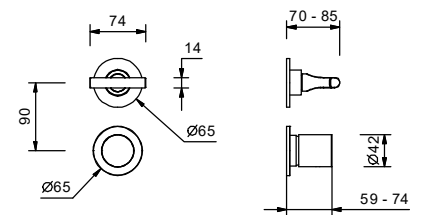

External piece

Matt Gun Metal PVD	67 P5 J085B
Matt British Gold PVD	67 P6 J085B
Deep Black PVD	67 S1 J085B