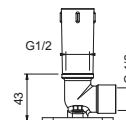

OPTIONAL: Built-in part for plasterboard

W046	91 00 W046