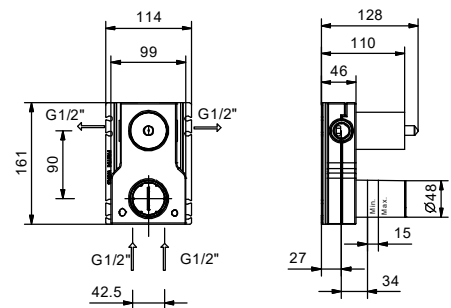

Built-in piece

44 00 M585A