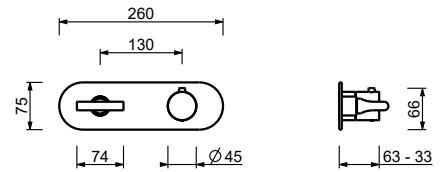

D372A

Built-in piece

19 00 D372A

3/4" built-in thermostatic shower mixer

- handles
- **3-way** shut-off diverter with turning knob
- for horizontal installation only
- 3/4" inlets

J273B

External piece

Matt Gun Metal PVD	67 P5 J273B
Matt British Gold PVD	67 P6 J273B
Deep Black PVD	67 S1 J273B