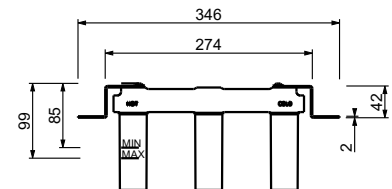

R010A

Built-in piece

44 00 R010A