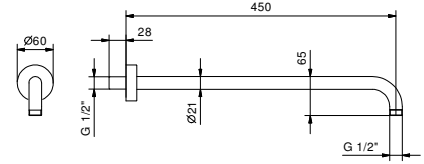

8028

Shower arm

- 45 cm long
- round backplate
- wall-mount
- 1/2" inlet

Matt Gun Metal PVD	86 P5 8028
Matt British Gold PVD	86 P6 8028
Deep Black PVD	86 S1 8028