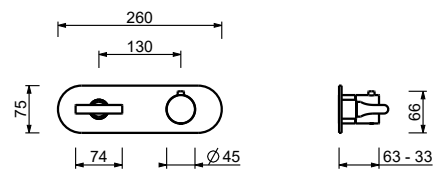

D331A

Built-in piece

19 00 D331A

3/4" built-in thermostatic shower mixer

- handles
- **2-way** shut-off diverter with turning knob
- for horizontal installation only
- 3/4" inlets

J272B

External piece

Matt Gun Metal PVD	67 P5 J272B
Matt British Gold PVD	67 P6 J272B
Deep Black PVD	67 S1 J272B