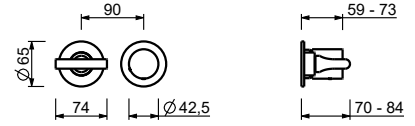

Built-in shower mixer

- handles
- **3-way** diverter with turning knob
- 1/2" inlets
- soundproof
- for horizontal installation only

J087B

External piece

Matt Gun Metal PVD	67 P5 J087B
Matt British Gold PVD	67 P6 J087B
Deep Black PVD	67 S1 J087B