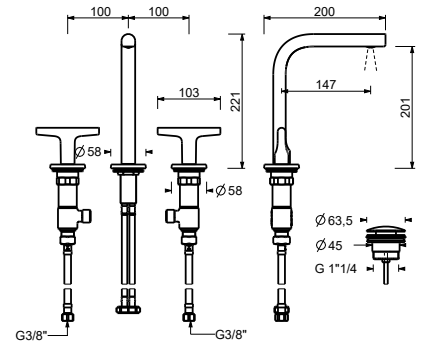

- spout projection 15 cm
- handles
- flow restrictor 5 l/min at 3 bar
- 90° ceramic cartridge
- flexible supply lines
- WITHOUT WASTE

Matt Gun Metal PVD 67 P5 J007W
 Matt British Gold PVD 67 P6 J007W
 Deep Black PVD 67 S1 J007W

lead \emptyset free

Wall-mount washbasin mixer

- spout projection 20 cm
- handles
- flow restrictor 5 l/min at 3 bar
- 90° ceramic cartridge
- 1/2" inlets
- WITHOUT WASTE

J013B

External piece

Matt Gun Metal PVD 67 P5 J013B
 Matt British Gold PVD 67 P6 J013B
 Deep Black PVD 67 S1 J013B