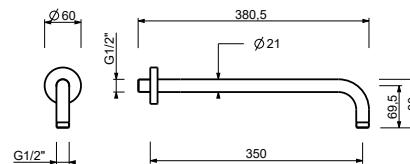

OPTIONAL: Built-in part for plasterboard

W046	91 00 W046