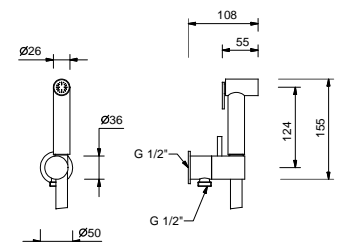

8486

Double-function hydrobrush

- for WC cleaning
- for personal care if used with a shower mixer
- water plug with showerholder
- stop valve
- Base material: brass
- round backplate
- 120 cm PVC flexible
- 1/2" inlet

N.B. complete finishing list in the section miscellaneous articles at the end of the pricelist

Matt Gun Metal PVD	91 P5 8486
Matt British Gold PVD	91 P6 8486
Deep Black PVD	91 S1 8486