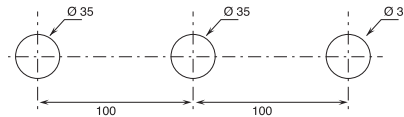

All washbasin and bidet mixers are fitted with 5 l/min **flow restrictors**.

BASINS HOLE SIZE:

- 2-hole washbasin mixer.
art. J107W

- 3-hole washbasin mixer.
art. J007W
art. J007

The built-in 3/4" thermostatic shower mixer is available: