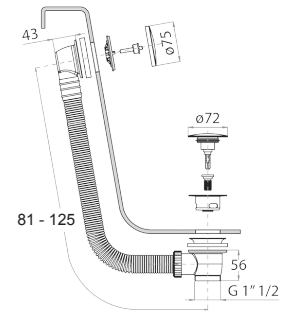

W001

Bathtub drain

- with handle
- WITH WASTE

Matt Gun Metal PVD
Matt British Gold PVD
Deep Black PVD

91 P5 W001
91 P6 W001
91 S1 W001

W002

Bathtub drain

- with handle
- bath-tub drain with overflow
- WITH WASTE

Matt Gun Metal PVD
Matt British Gold PVD
Deep Black PVD

91 P5 W002
91 P6 W002
91 S1 W002