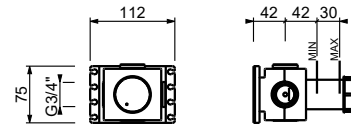

D391A

Built-in piece

19 00 D391A