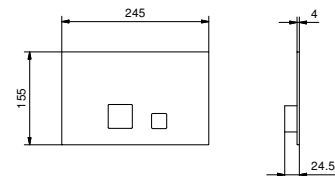

Flush actuator plate

- Base material: stainless steel
- flush fit controls
- with square controls
- compatible with GEBERIT SIGMA8, SIGMA12
- without visible fixing system