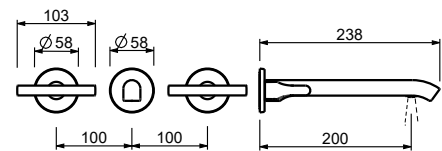

lead \emptyset free

Wall-mount washbasin mixer

- spout projection 20 cm
- handles
- flow restrictor 5 l/min at 3 bar
- 90° ceramic cartridge
- 1/2" inlets
- WITHOUT WASTE

J013B

External piece

Matt Gun Metal PVD 67 P5 J013B
 Matt British Gold PVD 67 P6 J013B
 Deep Black PVD 67 S1 J013B