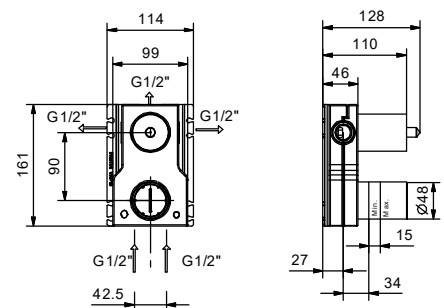

M587A

Built-in piece

44 00 M587A