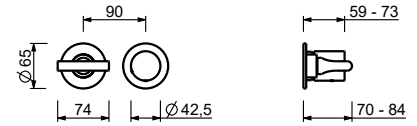

Built-in shower mixer

- handles
- **2-way** diverter with turning knob
- 1/2" inlets
- soundproof
- for horizontal installation only

J085B

External piece

Matt Gun Metal PVD	67 P5 J085B
Matt British Gold PVD	67 P6 J085B
Deep Black PVD	67 S1 J085B