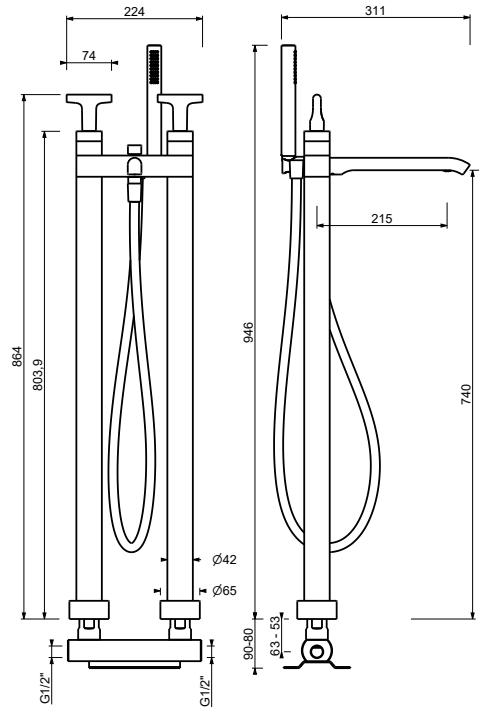

Floor-mount bathtub mixer

- spout projection 21,5 cm
- handles
- **2-way** diverter with pushing button
- FIT handshower
- handshower holder
- 150 cm PVC flexible
- 90° ceramic cartridge
- 1/2" inlets
- on foot

J080B

External piece

Matt Gun Metal PVD	67 P5 J080B
Matt British Gold PVD	67 P6 J080B
Deep Black PVD	67 S1 J080B

1680A

Built-in piece

19 00 1680A