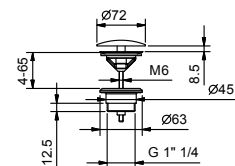

Matt Gun Metal PVD 91 P5 8435
Matt British Gold PVD 91 P6 8435
Deep Black PVD 91 S1 8435