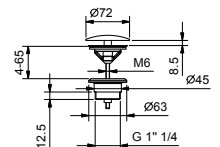

Matt Gun Metal PVD 91 P5 8435
Matt British Gold PVD 91 P6 8435
Deep Black PVD 91 S1 8435

9234