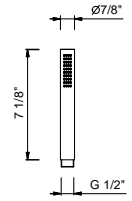

8783U

FIT handshower

- Cylindrical
- Anti-limescale membrane
- Anti-siphon valve
- Water flow restricted to 1.8 gpm

Matte Gun Metal PVD	90 P5 8783U
Matte British Gold PVD	90 P6 8783U
Deep Black PVD	90 S1 8783U