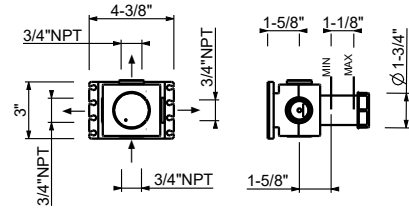

D391AU

Rough

19 00 D391AU