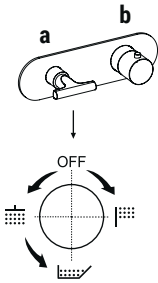

OPERATION EXAMPLE:

J272BU + D373AU

- a) **rotating diverter with volume control:** from the OFF position, the first function is activated by rotating the knob clockwise, volume increases progressively. The second and third are activated in sequence turning the handle counterclockwise.
- b) **temperature control** with safety override button at 100° F.

Base materials:

BRASS

Finish:

- P5 Matte Gun Metal PVD
- P6 Matte British Gold PVD
- S1 Deep Black PVD

* For spare parts, accessories, miscellaneous items and extensions please refer to the dedicated sections