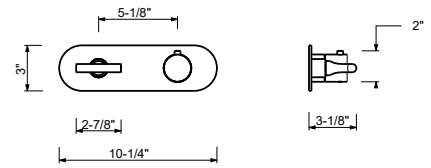

3/4" Thermostatic mixer with integrated volume control

- Temperature control with safety override button at 100° F
- 3/4" NPT inlets, 1/2" outlet on rough
- Flow rate: 15.3 gpm @ 60 psi
- Anti-scald mechanism
- Watertight casing for added safety
- Accessible shut-off valves and filters
- For horizontal installation

J272BU

Trim

Matte Gun Metal PVD	67 P5 J272BU
Matte British Gold PVD	67 P6 J272BU
Deep Black PVD	67 S1 J272BU