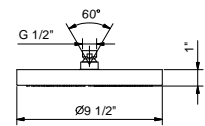

8083U

9 1/2" Round showerhead

- Solid stainless steel construction
- Anti-limescale membrane
- Water flow restricted to 2.0 gpm

Compatible with all Fantini wall and ceiling mount shower arms