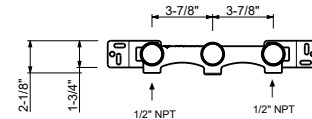

J007WU

Three-hole washbasin mixer

- 5 3/4" spout projection
- Flexible supply lines included
- Water flow restricted to 1.2 gpm

Drain not included, please select W095U or W097U in the Miscellaneous Articles section.

Matte Gun Metal PVD	67 P5 J007WU
Matte British Gold PVD	67 P6 J007WU
Deep Black PVD	67 S1 J007WU

Wall-mount three-hole washbasin mixer

- 7 7/8" spout projection
- Water flow restricted to 1.2 gpm
- 1/4 turn ceramic cartridge
- 1/2" inlets
- Without drain

Drain not included, please select W095U or W097U in the Miscellaneous Articles section.

Trim

Matte Gun Metal PVD	67 P5 J013BU
Matte British Gold PVD	67 P6 J013BU
Deep Black PVD	67 S1 J013BU

J013BU

R010AU

Rough

44 00 R010AU

J107WU

Two-hole washbasin mixer with single-control

- 5 3/4" spout projection
- Without drain
- Progressive cartridge
- Flexible supply lines included
- Water flow restricted to 1.2 gpm

Drain not included, please select W095U or W097U in the Miscellaneous Articles section.

Matte Gun Metal PVD	67 P5 J107WU
Matte British Gold PVD	67 P6 J107WU
Deep Black PVD	67 S1 J107WU