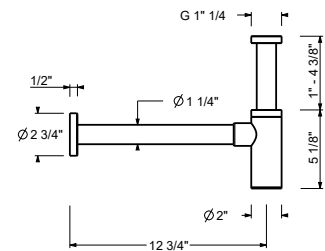

9234

Bottle Trap

• for washbasin
• 1 1/4" inlet
• 1 1/4" outlet

Complete list of available finishes in the Miscellaneous Articles section.

Matte Gun Metal PVD	91 P5 9234
Matte British Gold PVD	91 P6 9234
Deep Black PVD	91 S1 9234

W036U

P-trap

• for washbasin
• 1 1/4" inlet
• 1 1/4" outlet

Complete list of available finishes in the Miscellaneous Articles section.