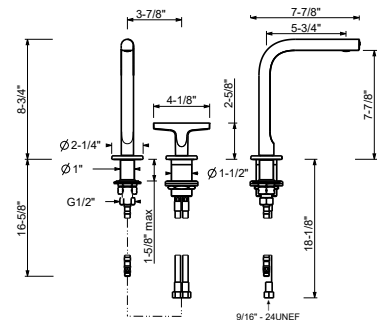

J107WU

Two-hole washbasin mixer with single-control

- 5 3/4" spout projection
- Without drain
- Progressive cartridge
- Flexible supply lines included
- Water flow restricted to 1.2 gpm

Drain not included, please select W095U or W097U in the Miscellaneous Articles section.

Matte Gun Metal PVD	67 P5 J107WU
Matte British Gold PVD	67 P6 J107WU
Deep Black PVD	67 S1 J107WU