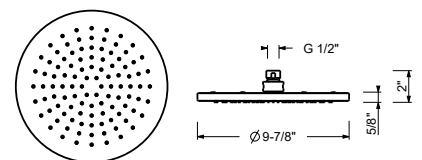

Matte Gun Metal PVD	86 P5 8146UC
Matte British Gold PVD	86 P6 8146UC
Deep Black PVD	86 S1 8146UC