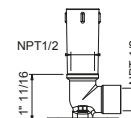

OPTIONAL: Built-in part

W046U 91 00 W046U