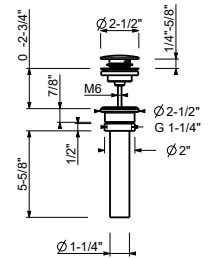

W095U

1 1/4" Universal Push-up drain

• Compatible for installation on sinks with or without overflow

Complete list of available finishes in the Miscellaneous Articles section.

Matte Gun Metal PVD	91 P5 W095U
Matte British Gold PVD	91 P6 W095U
Deep Black PVD	91 S1 W095U

W097U

1 1/4" Universal Free flow drain (always open)

• Compatible for installation on sinks with or without overflow

Complete list of available finishes in the Miscellaneous Articles section.