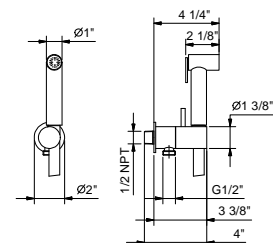

8486U

Double-function hydrobrush

- For toilet cleaning
- For personal care if used with a shower mixer
- Water plug with shower holder
- Stop valve
- Round backplate
- 47 1/4" Vinyl hose
- 1/2" NPT male connection
- 1.70 GPM @ 60 psi

Complete list of available finishes in the Miscellaneous Articles section.