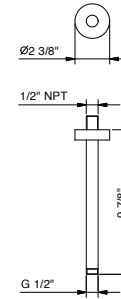

9236U

10" Ceiling-mount shower arm

- Round escutcheon
- 1/2" NPT male connection

Matte Gun Metal PVD	86 P5 9236U
Matte British Gold PVD	86 P6 9236U
Deep Black PVD	86 S1 9236U

OPTIONAL: Built-in part

W046U	91 00 W046U