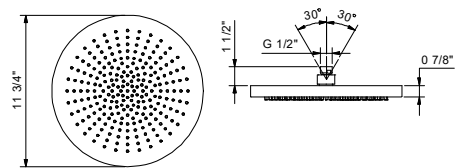

Matte Gun Metal PVD	79 P5 K073UC
Matte British Gold PVD	79 P6 K073UC
Deep Black PVD	79 S1 K073UC

8146U

9 7/8" Round showerhead

- Solid stainless steel construction
- Anti-limescale membrane
- Water flow restricted to 2.0 gpm

Compatible with all Fantini wall and ceiling mount shower arms