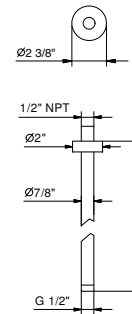

OPTIONAL: Built-in part

W046U	91 00 W046U