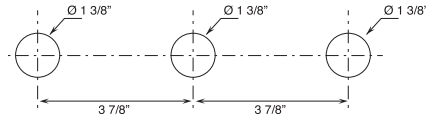

Washbasin and bidet mixers are **restricted to 1.2 gpm.**

HOLE SIZE GUIDELINES:

- Two-hole washbasin mixers.

- Three-hole washbasin mixers.

The 3/4" thermostatic shower mixer is available with integrated volume controls in these versions: