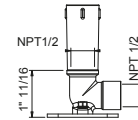

9236U

10" Ceiling-mount shower arm

- Round escutcheon
- 1/2" NPT male connection

Matte Gun Metal PVD	86 P5 9236U
Matte British Gold PVD	86 P6 9236U
Deep Black PVD	86 S1 9236U

OPTIONAL: Built-in part

W046U	91 00 W046U