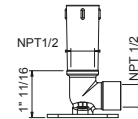

OPTIONAL: Built-in part

W046U	91 00 W046U