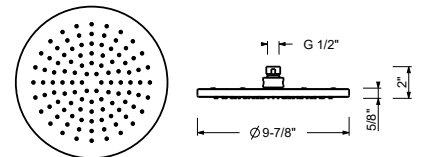

Matte Gun Metal PVD	86 P5 8146U
Matte British Gold PVD	86 P6 8146U
Deep Black PVD	86 S1 8146U

8146UC

9 7/8" Round showerhead - Restricted to 1.8 gpm

- Solid stainless steel construction
- Anti-limescale membrane
- Water flow restricted to 1.8 gpm

Compatible with all Fantini wall and ceiling mount shower arms