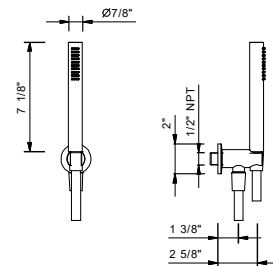

8093U

Wall-mount handshower set

- FIT handshower with anti-siphon check valve
- Anti-limescale membrane
- 58" vinyl hose
- Water outlet with holder
- Round escutcheon
- 1/2" NPT male connection
- Water flow restricted to 1.8 gpm

Matte Gun Metal PVD	86 P5 8093U
Matte British Gold PVD	86 P6 8093U
Deep Black PVD	86 S1 8093U