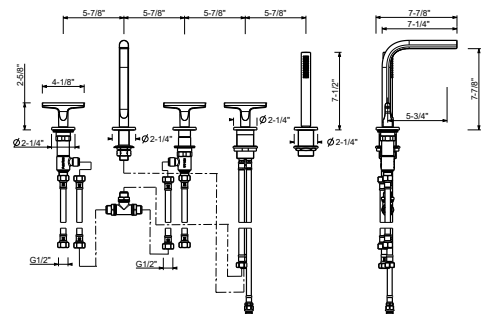

- 5 3/4" spout projection
- FIT handshower
- 2-way diverter with turning knob
- 58" metal hose
- 1/4 turn ceramic cartridge
- Flexible supply lines included
- Water flow restricted to 1.8 gpm for handshower
- 6 gpm @ 60 psi