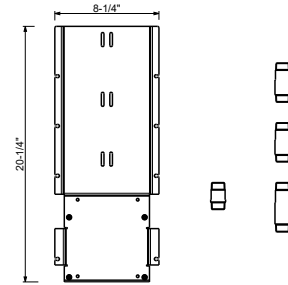

EXAMPLE OF CONFIGURATION - 2 OUTLETS

91 00 W213U

W214U

OPTIONAL - Easy Fix System

- Includes backplate and connections
- Suitable for vertical and horizontal installation
- **3 outlets:** D400AU + (3) D391AU