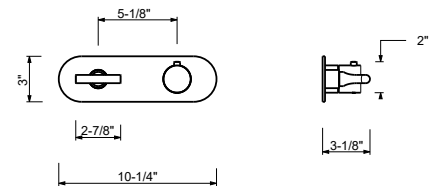

Trim

Matte Gun Metal PVD	67 P5 J272BU
Matte British Gold PVD	67 P6 J272BU
Deep Black PVD	67 S1 J272BU