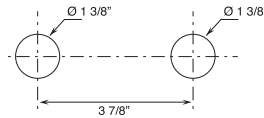

Washbasin and bidet mixers are **restricted to 1.2 gpm.**

HOLE SIZE GUIDELINES:

- Two-hole washbasin mixers.

- Three-hole washbasin mixers.

The 3/4" thermostatic shower mixer is available with integrated volume controls in these versions: