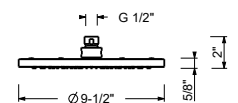

8142UC

9 1/2" Round showerhead - Restricted to 1.8 gpm

- Base material: ABS
- Anti-limescale membrane
- Water flow restricted to 1.8 gpm

Compatible with all Fantini wall and ceiling mount shower arms