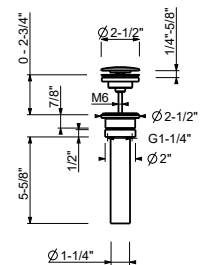

W095U

1 1/4" Universal Push-up drain

• Compatible for installation on sinks with or without overflow

Complete list of available finishes in the Miscellaneous Articles section.

Matte Gun Metal PVD	91 P5 W095U
Matte British Gold PVD	91 P6 W095U
Deep Black PVD	91 S1 W095U

W097U

1 1/4" Universal Free flow drain (always open)

• Compatible for installation on sinks with or without overflow

Complete list of available finishes in the Miscellaneous Articles section.

Matte Gun Metal PVD	91 P5 W097U
Matte British Gold PVD	91 P6 W097U
Deep Black PVD	91 S1 W097U

9234

Bottle Trap

• for washbasin
• 1 1/4" inlet
• 1 1/4" outlet

Complete list of available finishes in the Miscellaneous Articles section.

Matte Gun Metal PVD	91 P5 9234
Matte British Gold PVD	91 P6 9234
Deep Black PVD	91 S1 9234

W036U

P-trap

• for washbasin
• 1 1/4" inlet
• 1 1/4" outlet

Complete list of available finishes in the Miscellaneous Articles section.

Matte Gun Metal PVD	91 P5 W036U
Matte British Gold PVD	91 P6 W036U
Deep Black PVD	91 S1 W036U