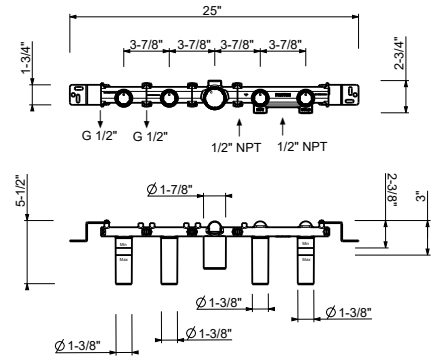

Rough

44 00 R019AU