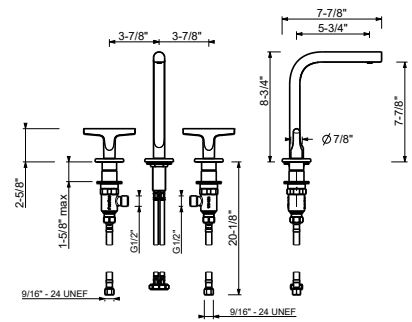

J007WU

Three-hole washbasin mixer

- 5 3/4" spout projection
- Flexible supply lines included
- Water flow restricted to 1.2 gpm

Drain not included, please select W095U or W097U in the Miscellaneous Articles section.

Matte Gun Metal PVD	67 P5 J007WU
Matte British Gold PVD	67 P6 J007WU
Deep Black PVD	67 S1 J007WU