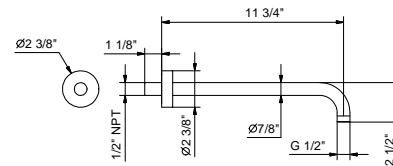

8027U

11 3/4" Wall-mount shower arm

- Round escutcheon
- Curved angle
- 1/2" NPT male connection

Matte Gun Metal PVD 86 P5 8027U
Matte British Gold PVD 86 P6 8027U
Deep Black PVD 86 S1 8027U

OPTIONAL: Built-in part

W046U 91 00 W046U

8137U

13 3/4" Wall-mount shower arm

- Round escutcheon
- Curved angle
- 1/2" NPT male connection

Matte Gun Metal PVD 86 P5 8137U
Matte British Gold PVD 86 P6 8137U
Deep Black PVD 86 S1 8137U