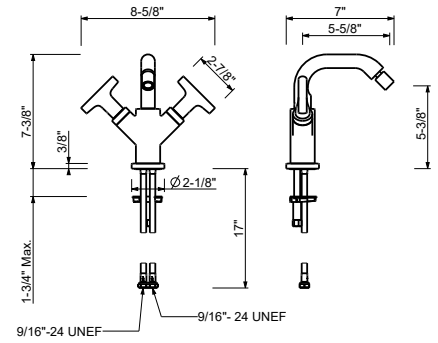

J062WU

Single-hole bidet mixer

- 5 5/8" spout projection
- Adjustable aerator
- Flexible supply lines included
- Water flow restricted to 1.2 gpm

Drain not included, please select W095U or W097U in the Miscellaneous Articles section.

Matte Gun Metal PVD	67 P5 J062WU
Matte British Gold PVD	67 P6 J062WU
Deep Black PVD	67 S1 J062WU