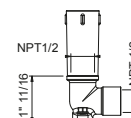

OPTIONAL: Built-in part

W046U 91 00 W046U