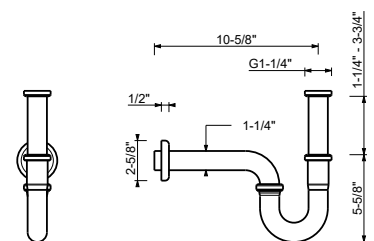

Matte Gun Metal PVD	91 P5 W036U
Matte British Gold PVD	91 P6 W036U
Deep Black PVD	91 S1 W036U