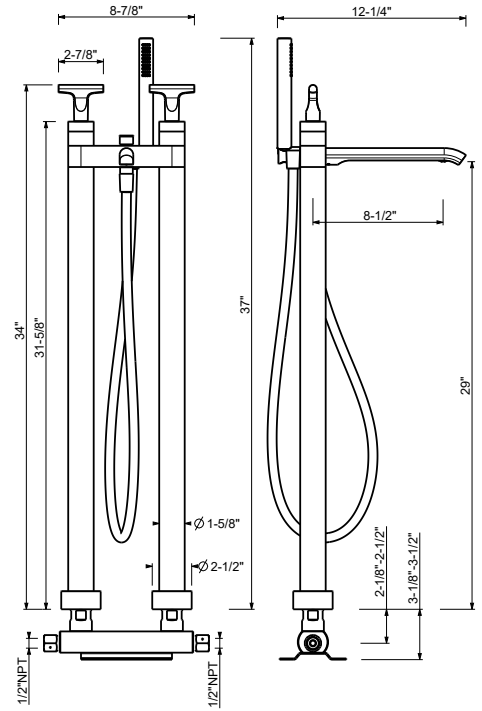

Floor-mount tub filler

- 8 1/2" spout projection
- Push-button diverter
- FIT handshower
- Handshower holder
- 58" PVC hose
- 1/4 turn ceramic disc cartridge
- 1/2" NPT inlets
- Water flow restricted to 1.8 gpm for handshower
- 8.5 gpm @ 60 psi

J080BU

Trim

Matte Gun Metal PVD	67 P5 J080BU
Matte British Gold PVD	67 P6 J080BU
Deep Black PVD	67 S1 J080BU

1680AU

Rough

19 00 1680AU