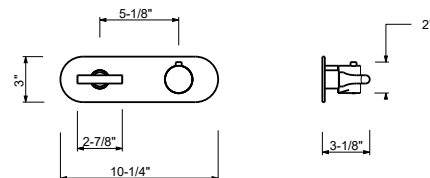

3/4" Thermostatic mixer with 3-way diverter

- Temperature control with safety override button at 100° F
- 3/4" NPT inlets, 1/2" outlets on rough
- Flow rate: 8.7 gpm @ 60 psi (primary outlet)
- Flow rate: 7.4 gpm @ 60 psi (secondary outlet)
- Flow rate: 7.4 gpm @ 60 psi (third outlet)
- Anti-scald mechanism
- Watertight casing for added safety
- Accessible shut-off valves and filters
- For horizontal installation