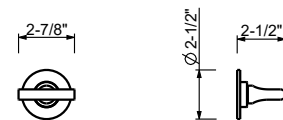

J276BU

Trim

Matte Gun Metal PVD	67 P5 J276BU
Matte British Gold PVD	67 P6 J276BU
Deep Black PVD	67 S1 J276BU