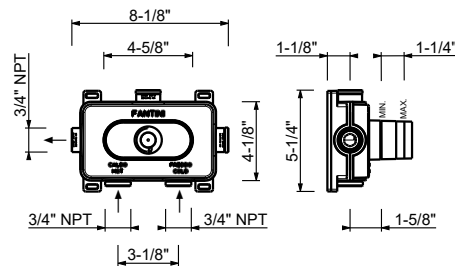

To be used with volume control(s) or diverter(s):

- volume control art. # J291BU+D391AU
- 2-way diverter art. # J276BU+D376AU
- 3-way diverter art. # J276BU+D377AU