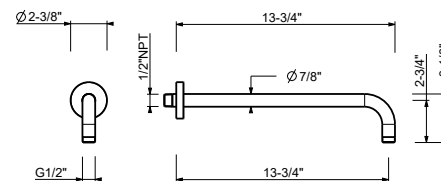

W046U 91 00 W046U

8137U

13 3/4" Wall-mount shower arm

- Round escutcheon
- Curved angle
- 1/2" NPT male connection

Matte Gun Metal PVD 86 P5 8137U
 Matte British Gold PVD 86 P6 8137U
 Deep Black PVD 86 S1 8137U