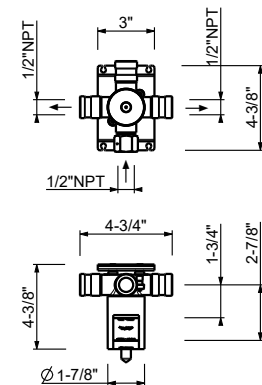

D376AU

Rough

19 00 D376AU