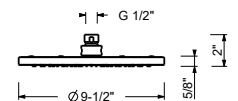

8142U

9 1/2" Round showerhead

- Base material: ABS
- Anti-limescale membrane
- Water flow restricted to 2.0 gpm

Compatible with all Fantini wall and ceiling mount shower arms