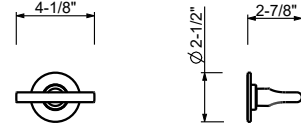

3/4" Volume control

- For remote installation
- 3/4" NPT inlets and outlets
- Live outlet available for additional volume controls
- Sound insulation foam back
- 15.3 gpm @ 60 psi

To be used with thermostatic mixer (J200BU+D400AU)

J291BU

Trim

Matte Gun Metal PVD	67 P5 J291BU
Matte British Gold PVD	67 P6 J291BU
Deep Black PVD	67 S1 J291BU