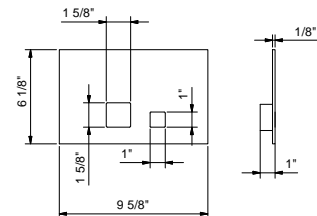

8403U

Flush actuator plate - Square buttons

- Stainless steel construction
- Flush fit controls
- Square push-button controls
- Compatible with GEBERIT models: 111.798.00.1, 111.335.00.5

Complete list of available finishes in the Miscellaneous Articles section.