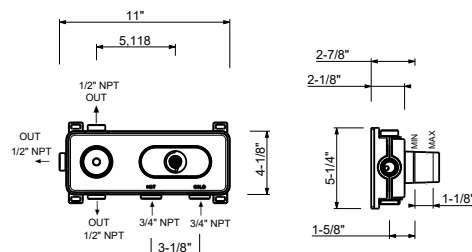

J272BU

Trim

Matte Gun Metal PVD	67 P5 J272BU
Matte British Gold PVD	67 P6 J272BU
Deep Black PVD	67 S1 J272BU

D372AU

Rough

19 00 D372AU

3/4" Thermostatic mixer with 3-way diverter

- Temperature control with safety override button at 100° F
- 3/4" NPT inlets, 1/2" outlets on rough
- Flow rate: 8.7 gpm @ 60 psi (primary outlet)
- Flow rate: 7.4 gpm @ 60 psi (secondary outlet)
- Flow rate: 7.4 gpm @ 60 psi (third outlet)
- Anti-scald mechanism
- Watertight casing for added safety
- Accessible shut-off valves and filters
- For horizontal installation