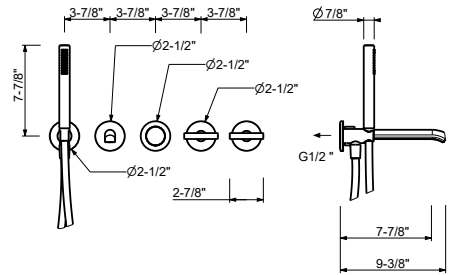

Wall-mount tub filler

- 7 7/8" spout projection
- FIT handshower
- 2-way diverter with turning knob
- Water plug with shower holder
- Water flow restricted to 1.8 gpm for handshower
- 7 gpm @ 60 psi

J019BU

Trim

Matte Gun Metal PVD	67 P5 J019BU
Matte British Gold PVD	67 P6 J019BU
Deep Black PVD	67 S1 J019BU

R019AU