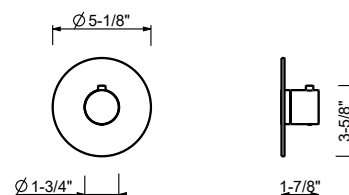

To be used with volume control(s) or diverter(s):

- volume control art. # J291BU+D391AU
- 2-way diverter art. # J276BU+D376AU
- 3-way diverter art. # J276BU+D377AU