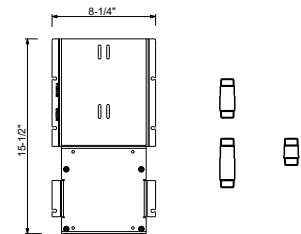

OPTIONAL - Easy Fix System

- Includes backplate and connections
- Suitable for vertical and horizontal installation
- **1 outlet:** D400AU + D391AU
- **2 outlets:** D400AU + (2) D391AU

EXAMPLE OF CONFIGURATION - 1 OUTLET