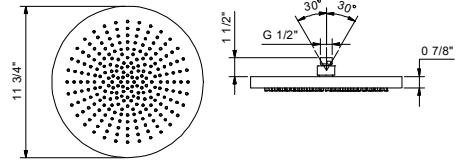

ACQUAFIT Round showerhead

- 240 nozzles
- 11 3/4" diameter
- check valve
- 1/2" connection
- Anti-limescale membrane
- Water flow restricted to 2.0 gpm

Compatible with all Fantini wall and ceiling mount shower arms