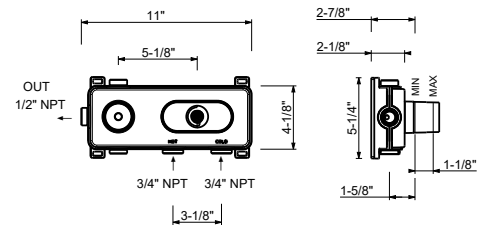

Rough

19 00 D331AU