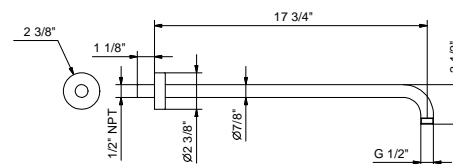

OPTIONAL: Built-in part

W046U 91 00 W046U

8028U

17 3/4" Wall-mount shower arm

- Round escutcheon
- Curved angle
- 1/2" NPT male connection

Matte Gun Metal PVD 86 P5 8028U
 Matte British Gold PVD 86 P6 8028U
 Deep Black PVD 86 S1 8028U