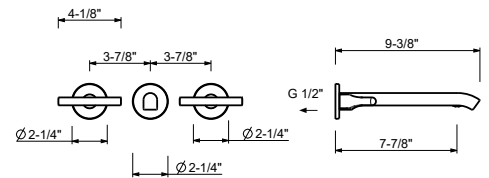

Trim

Matte Gun Metal PVD	67 P5 J013BU
Matte British Gold PVD	67 P6 J013BU
Deep Black PVD	67 S1 J013BU