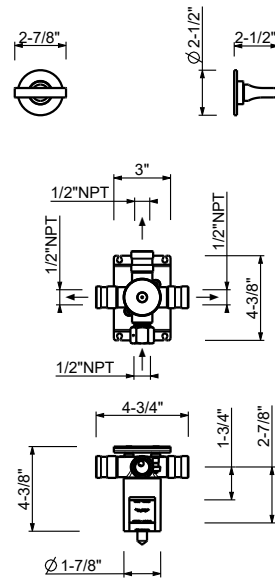

3-Way diverter with integrated volume control

- For remote installation
- 1/2" NPT inlets and outlets
- Round backplate
- Flow rate: 8.7 gpm @ 60 psi (primary outlet)
- Flow rate: 7.4 gpm @ 60 psi (secondary outlet)
- Flow rate: 7.4 gpm @ 60 psi (third outlet)

To be used with thermostatic mixer (J200BU+D400AU)

J276BU

Trim

Matte Gun Metal PVD	67 P5 J276BU
Matte British Gold PVD	67 P6 J276BU
Deep Black PVD	67 S1 J276BU

D377AU

Rough

19 00 D377AU