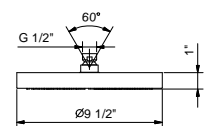

8083UC

9 1/2" Round showerhead - Restricted to 1.8 gpm

- Solid stainless steel construction
- Anti-limescale membrane
- Water flow restricted to 1.8 gpm

Compatible with all Fantini wall and ceiling mount shower arms