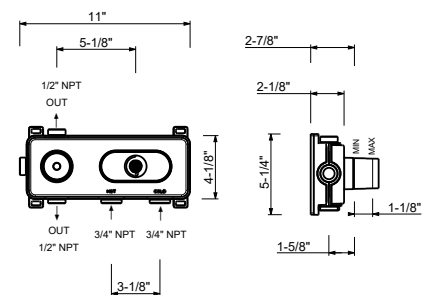

J272BU

Trim

Matte Gun Metal PVD	67 P5 J272BU
Matte British Gold PVD	67 P6 J272BU
Deep Black PVD	67 S1 J272BU

D372AU

Rough

19 00 D372AU

3/4" Thermostatic mixer with 3-way diverter

- Temperature control with safety override button at 100° F
- 3/4" NPT inlets, 1/2" outlets on rough
- Flow rate: 8.7 gpm @ 60 psi (primary outlet)
- Flow rate: 7.4 gpm @ 60 psi (secondary outlet)
- Flow rate: 7.4 gpm @ 60 psi (third outlet)
- Anti-scald mechanism
- Watertight casing for added safety
- Accessible shut-off valves and filters
- For horizontal installation