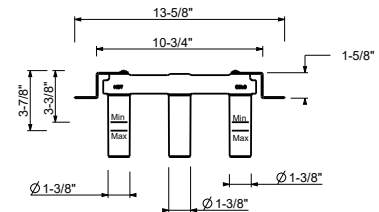

R010AU

Rough

44 00 R010AU