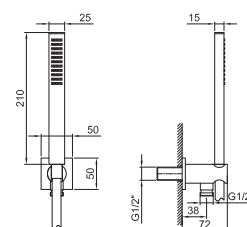

**Brushed Stainless Steel 86 93 8116**

**Art. 8021**

**Shower set**

- SOHO handshower
- water plug with showerholder
- square backplate
- 150 cm PVC flexible
- 1/2" inlet

Chrome 86 02 8021  
 Matt Black 86 13 8021

**Art. 8068**

**Shower set**

- FIT handshower
- water plug with showerholder
- square backplate
- 150 cm PVC flexible
- 1/2" inlet

Chrome 86 02 8068

**Brushed Stainless Steel 86 93 8068**

**Art. R043**

**Shower set**