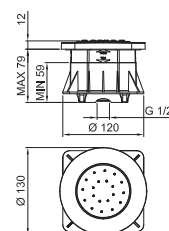

Art. 8055

Lateral body spray

- adjustable
- Base material: ABS
- anti-lime scale system
- 1/2" inlet
- built-in part included

Chrome	86 02 8055