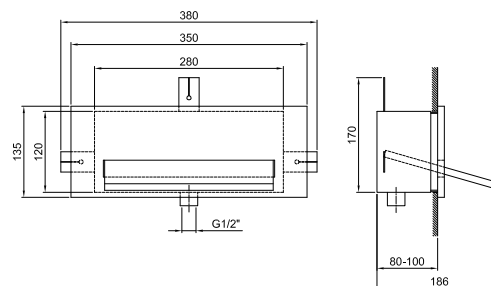

External piece

Chrome	82 02 6701B
Matt Black	82 13 6701B
Matt Gun Metal PVD	82 P5 6701B

Brushed Stainless Steel 82 93 6701B