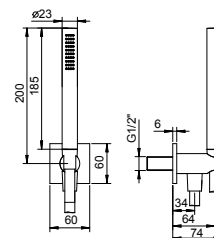

Art. 8116

Shower set

- FIT handshower
- water plug with showerholder
- square backplate
- 150 cm PVC flexible
- 1/2" inlet

Chrome 86 02 8116
Matt Black 86 13 8116
Matt White 86 29 8116

Brushed Stainless Steel 86 93 8116