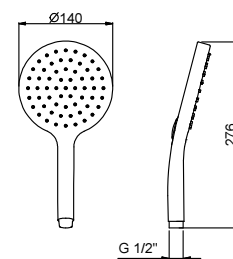

Art. 8929

Handshower

- DISCO
- Base material: ABS
- Ø 14 cm
- 3 jets: 47 rain nozzles, 8 AIR POWER rain nozzles, 4 massage nozzles
- flow restrictor 12 l/min
- anti-lime scale system
- check valve