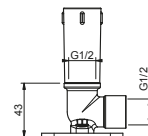

OPTIONAL Built-in part for plasterboard

Art. W046 91 00 W046