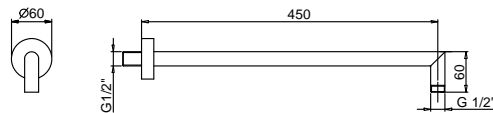

Art. 8011

Shower arm

- 45 cm long
- round backplate
- wall-mount
- 1/2" inlet

Chrome	86 02 8011
Matt Black	86 13 8011
Matt White	86 29 8011
Nickel PVD	86 95 8011
Matt Gun Metal PVD	86 P5 8011
Matt British Gold PVD	86 P6 8011
Matt Copper PVD	86 P9 8011
Deep Black PVD	86 S1 9231
Gold Plus	86 01 8011

Brushed Stainless Steel 86 93 8011