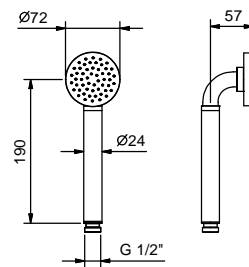

Art. 8938

Handshower

- ICONA
- flow restrictor 9 l/min
- anti-lime scale system
- check valve

Chrome	90 02 8938
Matt Black	90 13 8938
Nickel PVD	90 95 8938
Matt Gun Metal PVD	90 P5 8938
Matt British Gold PVD	90 P6 8938
Matt Copper PVD	90 P9 8938
Deep Black PVD	90 S1 8938
Pure Brass PVD	90 Q7 8938
Raw Metal PVD	90 Q8 8938