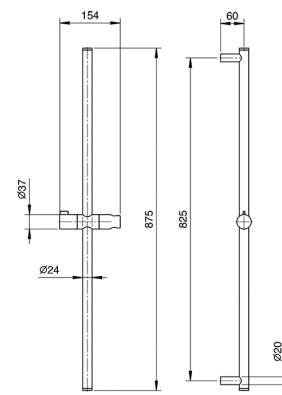

**Art. 8016**

**Shower rail**

- without water plug
- without handshower
- 150 cm PVC flexible
- adjustable slider

Chrome

86 02 8016

**Brushed Stainless Steel 86 93 8016**

**Art. 8096**

**Shower rail**

- without water plug
- without handshower
- without flexible
- adjustable slider

Chrome

86 02 8096

**Art. 9247**

**Shower rail**

- 150 cm PVC flexible
- adjustable slider
- without water plug
- without handshower