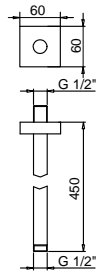

Art. 8041

Shower arm

- 45 cm long
- square backplate
- ceiling-mount
- 1/2" inlet

Chrome 86 02 8041
Matt Black 86 13 8041

Brushed Stainless Steel 86 93 8041