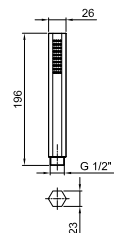

**Art. 8914****Handshower**

- DISCO
- Base material: ABS
- Ø 10 cm
- round lever
- flow restrictor 9 l/min
- anti-lime scale system
- check valve

Chrome

90 02 8914

**Art. 9678****Handshower**

- DISCO
- Base material: ABS
- Ø 10 cm
- square lever
- flow restrictor 12 l/min
- anti-lime scale system
- check valve