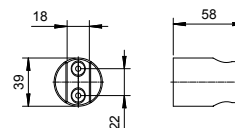

Art. 9245

Flexible

- Base material: brass
- 200 cm
- 1/2" conical nut x 3/8F

Chrome

90 02 9245

Handshower holder

Art. 9129

Fixed handshower holder

- connection for flexible with conical nut

Chrome 90 02 9129
Matt Black 90 13 9129
Matt White 90 29 9129

Brushed Stainless Steel 90 93 9129

Art. 0992

Adjustable handshower holder

- connection for flexible with conical nut

Chrome

90 02 0992