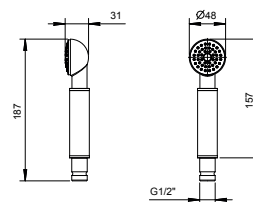

**Art. 8016**

**Shower rail**

- without water plug
- without handshower
- 150 cm PVC flexible
- adjustable slider

Chrome

86 02 8016

**Brushed Stainless Steel 86 93 8016**

**Art. 8096**

**Shower rail**