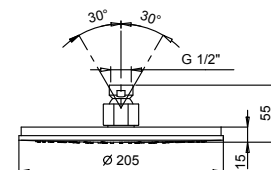

Chrome 86 02 8113
Matt Black 86 13 8113
Nickel PVD 86 95 8113
Matt Gun Metal PVD 86 P5 8113
Matt British Gold PVD 86 P6 8113
Matt Copper PVD 86 P9 8113
Deep Black PVD 86 S1 8113
Pure Brass PVD 86 Q7 8113
Raw Metal PVD 86 Q8 8113