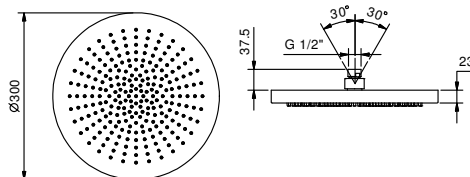

Art. K073

Multi-function showerhead

- ACQUAFIT
- Water functions:
- 1st function: 240 anti - limestone nozzles water flow concentrated in the middle
- Ø 30 cm
- Base material: stainless steel
- check valve
- flow restrictor 14 l/min at 3 bar
- anti-lime scale system
- 1/2" inlet

NOTE: conditions necessary for the correct functioning:Min. Flow Rate: 12 l/min

Brilliant Stainless Steel	79 38 K073
Matt Black	79 13 K073
Matt White	79 29 K073
Nickel PVD	79 95 K073
Matt Gun Metal PVD	79 P5 K073
Matt British Gold PVD	79 P6 K073
Matt Copper PVD	79 P9 K073
Deep Black PVD	79 S1 K073
Gold Plus	79 01 K073

Brushed Stainless Steel 79 93 K073