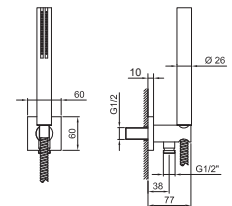

Art. 8052

Shower set

- SUN handshower
- water plug with showerholder
- square backplate
- 150 cm PVC flexible
- 1/2" inlet

NOTE: FIT handshower in PVD and 93 finishes

Chrome	86 02 8052
Matt Gun Metal PVD	86 P5 8052

Brushed Stainless Steel 86 93 8052