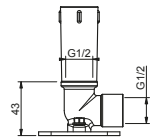

OPTIONAL Built-in part for plasterboard

Art. W046 91 00 W046