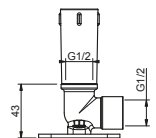

OPTIONAL Built-in part for plasterboard

Art. W046 91 00 W046