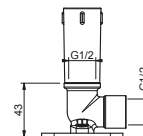

OPTIONAL Built-in part for plasterboard

Art. W046 91 00 W046