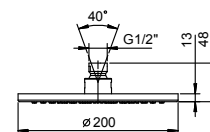

Art. 8095

Rain showerhead

- Ø 20 cm
- Base material: ABS
- flow restrictor 12 l/min at 3 bar
- anti-lime scale system
- 1/2" inlet
- check valve

**NOTE: conditions necessary for the correct functioning:
Min. Flow Rate: 10 l/min**