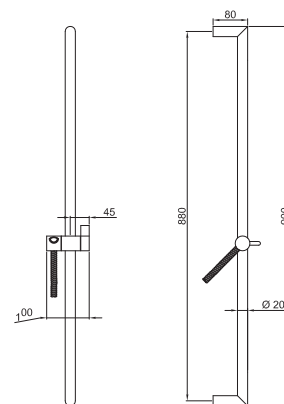

Art. 9247

Shower rail

- 150 cm PVC flexible
- adjustable slider
- without water plug
- without handshower

- Chrome 86 02 9247
- Matt Black 86 13 9247
- Matt White 86 29 9247
- Matt Gun Metal PVD 86 P5 9247
- Matt British Gold PVD 86 P6 9247
- Matt Copper PVD 86 P9 9247
- Deep Black PVD 86 S1 9247

Brushed Stainless Steel 86 93 9247