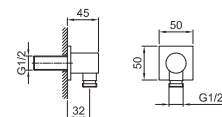

Art. 9417

Water plug

- square backplate
- without shower holder

Chrome	91 02 9417
Matt Black	91 13 9417
Matt White	91 29 9417

Brushed Stainless Steel 91 93 9417