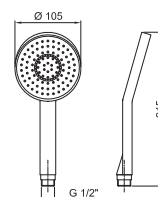

**Art. 5943****Shower set**

- VENEZIA handshower
- water plug with showerholder
- round backplate
- brass hose 150 cm
- brass hose 140 cm in PVD options
- 1/2" inlet

|                       |            |
|-----------------------|------------|
| Chrome                | 29 02 5943 |
| Nickel PVD            | 29 95 5943 |
| Matt Gun Metal PVD    | 29 P5 5943 |
| Matt British Gold PVD | 29 P6 5943 |
| Matt Copper PVD       | 29 P9 5943 |
| Gold Plus             | 29 01 5943 |

**Art. 8914****Handshower**

- DISCO
- Base material: ABS
- Ø 10 cm
- round lever
- flow restrictor 9 l/min
- anti-lime scale system
- check valve

Chrome

90 02 8914

**Art. 9678****Handshower**

- DISCO
- Base material: ABS
- Ø 10 cm
- square lever
- flow restrictor 12 l/min
- anti-lime scale system
- check valve

Chrome

90 02 9678

**Art. 8929****Handshower**

- DISCO
- Base material: ABS
- Ø 14 cm
- 3 jets: 47 rain nozzles, 8 AIR POWER rain nozzles, 4 massage nozzles
- flow restrictor 12 l/min
- anti-lime scale system
- check valve