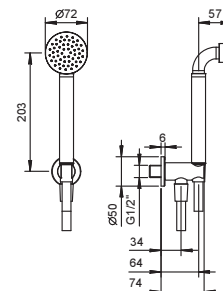

**Brushed Stainless Steel 86 93 8093**

**Art. 8116**

**Shower set**

- FIT handshower
- water plug with showerholder
- square backplate
- 150 cm PVC flexible
- 1/2" inlet

Chrome 86 02 8116  
 Matt Black 86 13 8116  
 Matt White 86 29 8116

**Art. 8068**

**Shower set**

- FIT handshower
- water plug with showerholder
- square backplate
- 150 cm PVC flexible
- 1/2" inlet

Chrome 86 02 8068

**Brushed Stainless Steel 86 93 8068**

**Art. R043**

**Shower set**

- ICONA handshower
- water plug with showerholder
- round backplate
- 150 cm PVC flexible
- 1/2" inlet

Chrome 53 02 R043  
 Matt Black 53 13 R043  
 Nickel PVD 53 95 R043  
 Matt Gun Metal PVD 53 P5 R043  
 Matt British Gold PVD 53 P6 R043  
 Matt Copper PVD 53 P9 R043  
 Deep Black PVD 53 S1 R043  
 Pure Brass PVD 53 Q7 R043  
 Raw Metal PVD 53 Q8 R043

**Art. 5943****Shower set**

- VENEZIA handshower
- water plug with showerholder
- round backplate
- brass hose 150 cm
- brass hose 140 cm in PVD options
- 1/2" inlet

|                       |            |
|-----------------------|------------|
| Chrome                | 29 02 5943 |
| Nickel PVD            | 29 95 5943 |
| Matt Gun Metal PVD    | 29 P5 5943 |
| Matt British Gold PVD | 29 P6 5943 |
| Matt Copper PVD       | 29 P9 5943 |
| Gold Plus             | 29 01 5943 |