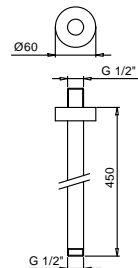

Art. 9237

Shower arm

- 45 cm long
- round backplate
- ceiling-mount
- 1/2" inlet

Chrome	86 02 9237
Matt Black	86 13 9237
Matt White	86 29 9237
Nickel PVD	86 95 9237
Matt Gun Metal PVD	86 P5 9237
Matt British Gold PVD	86 P6 9237
Matt Copper PVD	86 P9 9237
Deep Black PVD	86 S1 9237
Pure Brass PVD	86 Q7 9237
Raw Metal PVD	86 Q8 9237
Gold Plus	86 01 9237
Red - Chrome	86 06 923702

Brushed Stainless Steel 86 93 9237