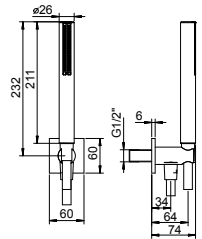

Art. 8105

Shower set

- SUN handshower
- water plug with showerholder
- square backplate
- 150 cm PVC flexible
- 1/2" inlet

Chrome	86 02 8105
Matt Black	86 13 8105
Matt White	86 29 8105