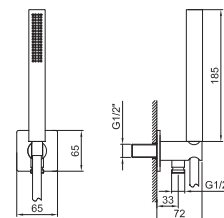

**Art. 8068**

**Shower set**

- FIT handshower
- water plug with showerholder
- square backplate
- 150 cm PVC flexible
- 1/2" inlet

Chrome 86 02 8068

**Brushed Stainless Steel 86 93 8068**

**Art. R043**

**Shower set**