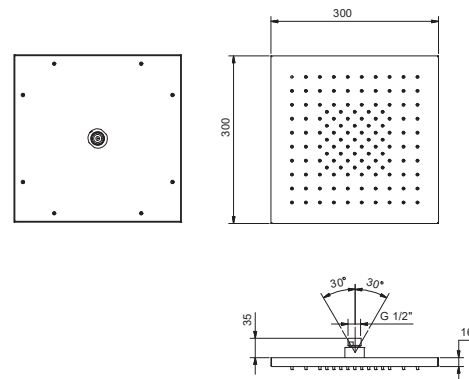

Art. K053

Multi-function showerhead

- ACQUAFIT
- Water functions:
- 1st function: 125 anti - limestone nozzles water flow concentrated in the middle
- 30x30 cm
- Base material: stainless steel
- check valve
- flow restrictor 12 l/min at 3 bar

**NOTE: conditions necessary for the correct functioning:
Min. Flow Rate: 9 l/min**

- Brilliant Stainless Steel 79 38 K053
- Matt Black 79 13 K053
- Matt White 79 29 K053
- Matt Gun Metal PVD 79 P5 K053
- Matt British Gold PVD 79 P6 K053
- Matt Copper PVD 79 P9 K053
- Deep Black PVD 79 S1 K053
- Gold Plus 79 01 K053

Brushed Stainless Steel 79 93 K053