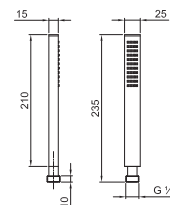

Art. 9418

Handshower

- SOHO
- flow restrictor 9 l/min
- anti-lime scale system
- check valve

Chrome	90 02 9418
Matt Black	90 13 9418