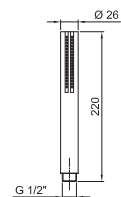

Art. 9673

Handshower

- SUN
- Base material: ABS
- flow restrictor 9 l/min
- anti-lime scale system
- check valve

Chrome	90 02 9673
Matt Black	90 13 9673
Matt White	90 29 9673