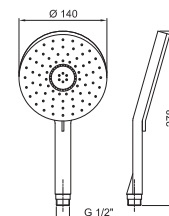

**Art. 8914****Handshower**

- DISCO
- Base material: ABS
- Ø 10 cm
- round lever
- flow restrictor 9 l/min
- anti-lime scale system
- check valve

Chrome

90 02 8914

**Art. 9678****Handshower**

- DISCO
- Base material: ABS
- Ø 10 cm
- square lever
- flow restrictor 12 l/min
- anti-lime scale system
- check valve

Chrome

90 02 9678

**Art. 8929****Handshower**

- DISCO
- Base material: ABS
- Ø 14 cm
- 3 jets: 47 rain nozzles, 8 AIR POWER rain nozzles, 4 massage nozzles
- flow restrictor 12 l/min
- anti-lime scale system
- check valve

Chrome  
Matt Black90 02 8929  
90 13 8929**Art. 9890****Handshower**

- DISCO
- Base material: ABS
- Ø 14 cm
- 2 jets: 72 rain nozzles, 4 massage nozzles
- flow restrictor 12 l/min
- anti-lime scale system
- check valve