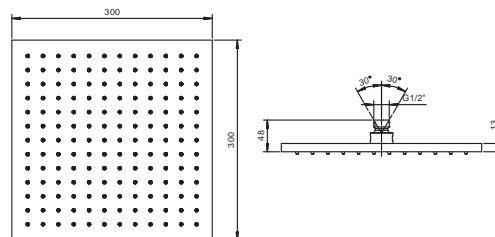

Art. 8104

Rain showerhead

- 30x30 cm
- Base material: ABS
- flow restrictor 12 l/min at 3 bar
- anti-lime scale system
- 1/2" inlet
- check valve

**NOTE: conditions necessary for the correct functioning:
Min. Flow Rate: 10 l/min**

- Chrome 86 02 8104