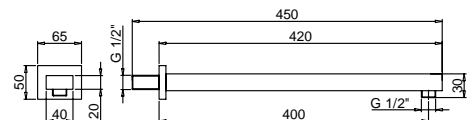

OPTIONAL Built-in part for plasterboard

Art. W046 91 00 W046