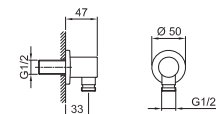

Art. 7034

Water plug

- round backplate
- without shower holder

Chrome	91 02 7034
Matt Black	91 13 7034
Matt White	91 29 7034
Nickel PVD	91 95 7034
Matt Gun Metal PVD	91 P5 7034
Matt British Gold PVD	91 P6 7034
Matt Copper PVD	91 P9 7034
Deep Black PVD	91 S1 7034
Pure Brass PVD	91 Q7 7034
Raw Metal PVD	91 Q8 7034

Brushed Stainless Steel 91 93 7034