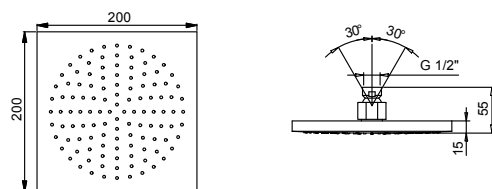

Art. 8008

Rain showerhead

- 20x20 cm
- Base material: brass
- flow restrictor 12 l/min at 3 bar
- anti-lime scale system
- 1/2" inlet
- check valve

**NOTE: conditions necessary for the correct functioning:
Min. Flow Rate: 10 l/min**

- Chrome 86 02 8008
- Matt Black 86 13 8008