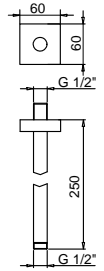

Art. 8040

Shower arm

- 25 cm long
- square backplate
- ceiling-mount
- 1/2" inlet

Chrome 86 02 8040
Matt Black 86 13 8040

Brushed Stainless Steel 86 93 8040