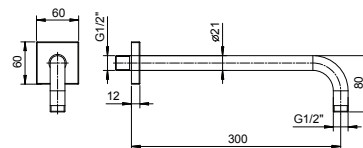

Art. 8107

Shower arm

- 30 cm long
- square backplate
- wall-mount
- 1/2" inlet

Chrome 86 02 8107
Matt Black 86 13 8107
Matt White 86 29 8107

Brushed Stainless Steel 86 93 8107

OPTIONAL Built-in part for plasterboard

Art. W046 91 00 W046

Art. 8108

Shower arm

- 45 cm long
- square backplate
- wall-mount
- 1/2" inlet

Chrome 86 02 8108
Matt Black 86 13 8108
Matt White 86 29 8108

Brushed Stainless Steel 86 93 8108