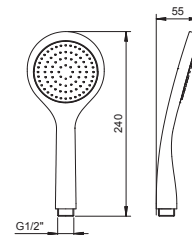

**Art. 9849****Handshower**

- VENEZIA
- flow restrictor 9 l/min
- anti-lime scale system
- check valve

|                       |            |
|-----------------------|------------|
| Chrome                | 90 02 9849 |
| Nickel PVD            | 90 95 9849 |
| Matt Gun Metal PVD    | 90 P5 9849 |
| Matt British Gold PVD | 90 P6 9849 |
| Matt Copper PVD       | 90 P9 9849 |
| Gold Plus             | 90 01 9849 |

**Art. 8914****Handshower**

- DISCO
- Base material: ABS
- Ø 10 cm
- round lever
- flow restrictor 9 l/min
- anti-lime scale system
- check valve

Chrome

90 02 8914

**Art. 9678****Handshower**

- DISCO
- Base material: ABS
- Ø 10 cm
- square lever
- flow restrictor 12 l/min
- anti-lime scale system
- check valve