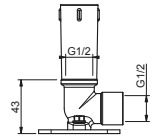

OPTIONAL Built-in part for plasterboard

Art. W046 91 00 W046