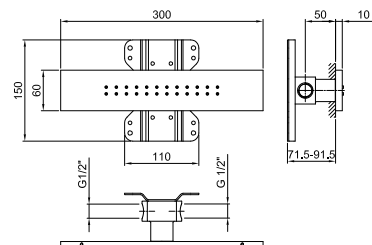

**Brushed Stainless Steel 86 93 8034B**

**Art. 8034A****Built-in piece**

86 00 8034A

**TOTAL PRICE**

Chrome  
 Matt Gun Metal PVD

**Brushed Stainless Steel**

**Fratelli Fantini Spa**

Pella (Novara), Italy - t. +39 0322 918411