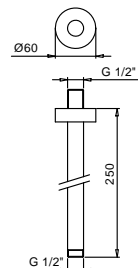

Art. 9236

Shower arm

- 25 cm long
- round backplate
- ceiling-mount
- 1/2" inlet

Chrome	86 02 9236
Matt Black	86 13 9236
Matt White	86 29 9236
Nickel PVD	86 95 9236
Matt Gun Metal PVD	86 P5 9236
Matt British Gold PVD	86 P6 9236
Matt Copper PVD	86 P9 9236
Deep Black PVD	86 S1 9236
Pure Brass PVD	86 Q7 9236
Raw Metal PVD	86 Q8 9236
Gold Plus	86 01 9236
Red - Chrome	86 06 923602

Brushed Stainless Steel 86 93 9236