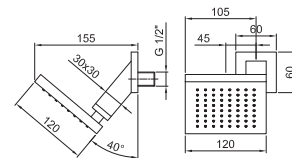

Art. 8087

Rain showerhead

- Base material: stainless steel
- adjustable
- anti-lime scale system
- 1/2" inlet
- check valve

**NOTE: conditions necessary for the correct functioning:
Min. Flow Rate: 10 l/min**