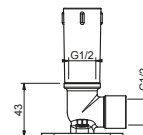

OPTIONAL Built-in part for plasterboard

Art. W046

91 00 W046