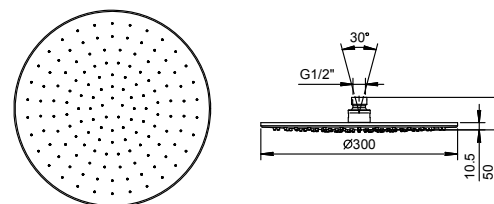

Art. 8094

Rain showerhead

- Ø 30 cm
- Base material: ABS
- flow restrictor 12 l/min at 3 bar
- anti-lime scale system
- 1/2" inlet
- check valve

**NOTE: conditions necessary for the correct functioning:
Min. Flow Rate: 10 l/min**

Chrome	86 02 8094