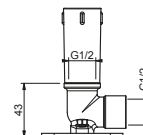

OPTIONAL Built-in part for plasterboard

Art. W046 91 00 W046