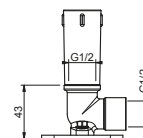

OPTIONAL Built-in part for plasterboard

Art. W046 91 00 W046