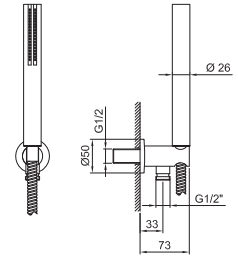

Art. 8051

Shower set

- SUN handshower
- water plug with showerholder
- round backplate
- 150 cm PVC flexible
- 1/2" inlet

Chrome	86 02 8051
Matt Black	86 13 8051
Matt White	86 29 8051