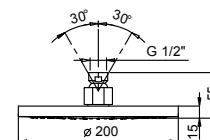

Art. 9230

Rain showerhead

- Ø 20 cm
- Base material: brass
- flow restrictor 12 l/min at 3 bar
- anti-lime scale system
- 1/2" inlet
- check valve

**NOTE: conditions necessary for the correct functioning:
Min. Flow Rate: 10 l/min**

Chrome 86 02 9230
Matt Black 86 13 9230
Matt White 86 29 9230
Red 86 06 9230

Art. 8113

Rain showerhead

- ICONA
- Base material: brass
- Ø 20 cm
- flow restrictor 12 l/min at 3 bar
- anti-lime scale system
- 1/2" inlet
- check valve

**NOTE: conditions necessary for the correct functioning:
Min. Flow Rate: 10 l/min**