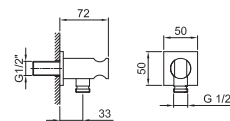

Art. 9446

Water plug

- square backplate
- fixed handshower holder
- connection for flexible with conical nut

Chrome	91 02 9446
Matt Black	91 13 9446
Nickel PVD	91 95 9446
Matt Gun Metal PVD	91 P5 9446
Matt British Gold PVD	91 P6 9446
Matt Copper PVD	91 P9 9446

Brushed Stainless Steel 91 93 9446