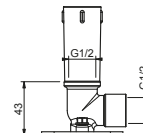

OPTIONAL Built-in part for plasterboard

Art. W046 91 00 W046