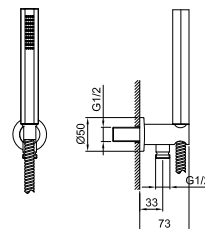

Art. 5943

Shower set

- VENEZIA handshower
- water plug with showerholder
- round backplate
- brass hose 150 cm
- brass hose 140 cm in PVD options
- 1/2" inlet

Chrome	29 02 5943
Nickel PVD	29 95 5943
Matt Gun Metal PVD	29 P5 5943
Matt British Gold PVD	29 P6 5943
Matt Copper PVD	29 P9 5943
Gold Plus	29 01 5943