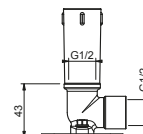

OPTIONAL Built-in part for plasterboard

Art. W046

91 00 W046