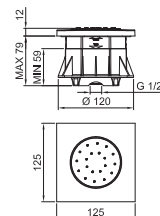

Art. 8056

Lateral body spray

- adjustable
- Base material: ABS
- anti-lime scale system
- 1/2" inlet
- built-in part included

Chrome	86 02 8056