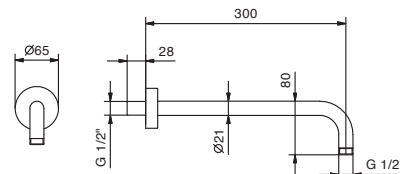

Art. 8027

Shower arm

- 30 cm long
- round backplate
- wall-mount
- 1/2" inlet

Chrome	86 02 8027
Matt Black	86 13 8027
Matt White	86 29 8027
Nickel PVD	86 95 8027
Matt Gun Metal PVD	86 P5 8027
Matt British Gold PVD	86 P6 8027
Matt Copper PVD	86 P9 8027
Deep Black PVD	86 S1 8027
Pure Brass PVD	86 Q7 8027
Raw Metal PVD	86 Q8 8027
Gold Plus	86 01 8027
Red - Chrome	86 06 802702

Brushed Stainless Steel 86 93 8027

OPTIONAL Built-in part for plasterboard

Art. W046 91 00 W046

Art. 8028

Shower arm

- 45 cm long
- round backplate
- wall-mount
- 1/2" inlet

Chrome	86 02 8028
Matt Black	86 13 8028
Matt White	86 29 8028
Nickel PVD	86 95 8028
Matt Gun Metal PVD	86 P5 8028
Matt British Gold PVD	86 P6 8028
Matt Copper PVD	86 P9 8028
Deep Black PVD	86 S1 8028
Pure Brass PVD	86 Q7 8028
Raw Metal PVD	86 Q8 8028
Gold Plus	86 01 8028
Red - Chrome	86 06 802802

Brushed Stainless Steel 86 93 8028