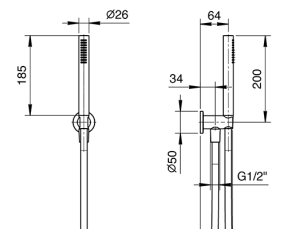

Art. 8093

Shower set

- FIT handshower
- water plug with showerholder
- round backplate
- 150 cm PVC flexible
- 1/2" inlet

Chrome	86 02 8093
Matt Black	86 13 8093
Matt White	86 29 8093
Matt Gun Metal PVD	86 P5 8093
Matt British Gold PVD	86 P6 8093
Deep Black PVD	86 S1 8093
Pure Brass PVD	86 Q7 8093
Raw Metal PVD	86 Q8 8093

Brushed Stainless Steel 86 93 8093