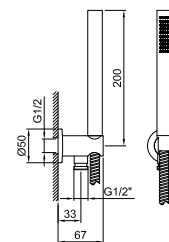

- ICONA handshower
- water plug with showerholder
- round backplate
- 150 cm PVC flexible
- 1/2" inlet

Chrome 53 02 R043  
 Matt Black 53 13 R043  
 Nickel PVD 53 95 R043  
 Matt Gun Metal PVD 53 P5 R043  
 Matt British Gold PVD 53 P6 R043  
 Matt Copper PVD 53 P9 R043  
 Deep Black PVD 53 S1 R043  
 Pure Brass PVD 53 Q7 R043  
 Raw Metal PVD 53 Q8 R043

**Art. 5943****Shower set**

- VENEZIA handshower
- water plug with showerholder
- round backplate
- brass hose 150 cm
- brass hose 140 cm in PVD options
- 1/2" inlet

|                       |            |
|-----------------------|------------|
| Chrome                | 29 02 5943 |
| Nickel PVD            | 29 95 5943 |
| Matt Gun Metal PVD    | 29 P5 5943 |
| Matt British Gold PVD | 29 P6 5943 |
| Matt Copper PVD       | 29 P9 5943 |
| Gold Plus             | 29 01 5943 |

**Art. 5944****Shower set**

- FIT handshower
- water plug with showerholder
- round backplate
- brass hose 150 cm
- brass hose 140 cm in PVD options
- 1/2" inlet

|                       |            |
|-----------------------|------------|
| Chrome                | 29 02 5944 |
| Nickel PVD            | 29 95 5944 |
| Matt Gun Metal PVD    | 29 P5 5944 |
| Matt British Gold PVD | 29 P6 5944 |
| Matt Copper PVD       | 29 P9 5944 |
| Gold Plus             | 29 01 5944 |