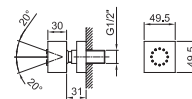

Art. 8024

Lateral body spray

- Base material: brass
- adjustable
- anti-lime scale system
- 1/2" inlet

Chrome	86 02 8024
Matt Black	86 13 8024