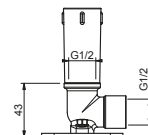

OPTIONAL Built-in part for plasterboard

Art. W046 91 00 W046