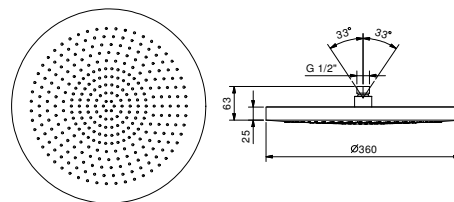

Art. 8084

Rain showerhead

- Ø 36 cm
- Base material: stainless steel
- anti-lime scale system
- 1/2" inlet
- check valve

**NOTE: conditions necessary for the correct functioning:
Minimum Flow Rate: 15 l/m**

- Chrome 86 02 8084
- **Brushed Stainless Steel 86 93 8084**