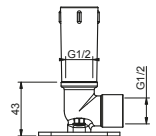

OPTIONAL Built-in part for plasterboard

Art. W046 91 00 W046