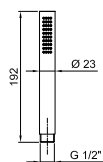

Art. 8783

Handshower

- FIT
- Base material: brass
- Base material: stainless steel
- flow restrictor 9 l/min
- anti-lime scale system
- check valve

Chrome	90 02 8783
Matt Black	90 13 8783
Matt White	90 29 8783
Nickel PVD	90 95 8783
Matt Gun Metal PVD	90 P5 8783
Matt British Gold PVD	90 P6 8783
Matt Copper PVD	90 P9 8783
Deep Black PVD	90 S1 8783
Pure Brass PVD	90 Q7 8783
Raw Metal PVD	90 Q8 8783
Gold Plus	90 01 8783
Red	90 06 8783

Brushed Stainless Steel 90 93 8783