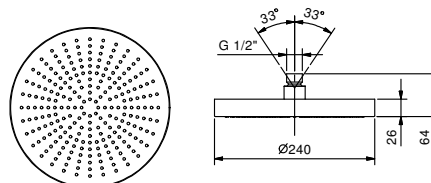

Art. 8083

Rain showerhead

- Ø 24 cm
- Base material: stainless steel
- flow restrictor 12 l/min at 3 bar
- anti-lime scale system
- 1/2" inlet
- check valve

**NOTE: conditions necessary for the correct functioning:
Min. Flow Rate: 10 l/min**

Chrome	86 02 8083
Matt Black	86 13 8083
Matt White	86 29 8083
Nickel PVD	86 95 8083
Matt Gun Metal PVD	86 P5 8083
Matt British Gold PVD	86 P6 8083
Matt Copper PVD	86 P9 8083
Deep Black PVD	86 S1 8113
Pure Brass PVD	86 Q7 8083
Raw Metal PVD	86 Q8 8083
Gold Plus	86 01 8083

Brushed Stainless Steel 86 93 8083