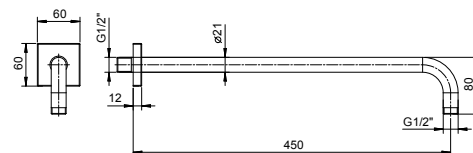

OPTIONAL Built-in part for plasterboard

Art. W046 91 00 W046