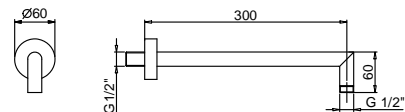

Art. 9231

Shower arm

- 30 cm long
- round backplate
- wall-mount
- 1/2" inlet

Chrome	86 02 9231
Matt Black	86 13 9231
Matt White	86 29 9231
Nickel PVD	86 95 9231
Matt Gun Metal PVD	86 P5 9231
Matt British Gold PVD	86 P6 9231
Matt Copper PVD	86 P9 9231
Deep Black PVD	86 S1 9231
Gold Plus	86 01 9231

Brushed Stainless Steel 86 93 9231