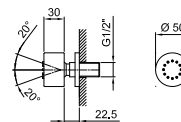

Art. 9248

Lateral body spray

- Base material: brass
- adjustable
- anti-lime scale system
- 1/2" inlet

Chrome	86 02 9248
Matt Black	86 13 9248
Matt White	86 29 9248
Nickel PVD	86 95 9248
Matt Gun Metal PVD	86 P5 9248
Matt British Gold PVD	86 P6 9248
Matt Copper PVD	86 P9 9248
Deep Black PVD	86 S1 9248
Gold Plus	86 01 9248