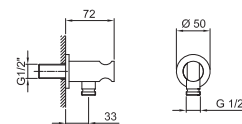

Art. 9323

Water plug

- round backplate
- fixed handshower holder
- connection for flexible with conical nut

Chrome	91 02 9323
Matt Black	91 13 9323
Matt White	91 29 9323
Nickel PVD	91 95 9323
Matt Gun Metal PVD	91 P5 9323
Matt British Gold PVD	91 P6 9323
Matt Copper PVD	91 P9 9323
Deep Black PVD	91 S1 9323
Pure Brass PVD	91 Q7 9323
Raw Metal PVD	91 Q8 9323

Brushed Stainless Steel 91 93 9323