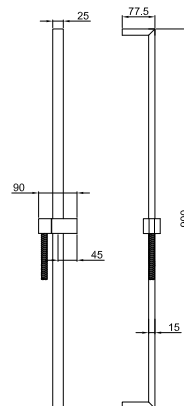

**Art. 8016**

**Shower rail**

- without water plug
- without handshower
- 150 cm PVC flexible
- adjustable slider

Chrome

86 02 8016

**Brushed Stainless Steel 86 93 8016**

**Art. 8096**

**Shower rail**

- without water plug
- without handshower
- without flexible
- adjustable slider

Chrome

86 02 8096

**Art. 9247**

**Shower rail**

- 150 cm PVC flexible
- adjustable slider
- without water plug
- without handshower