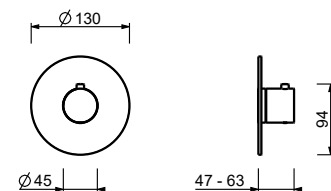

Parte externa

Cromo	87 02 G500B
Negro Opaco	87 13 G500B
Matt Gun Metal PVD	87 P5 G500B
Matt British Gold PVD	87 P6 G500B
Deep Black PVD	87 S1 G500B