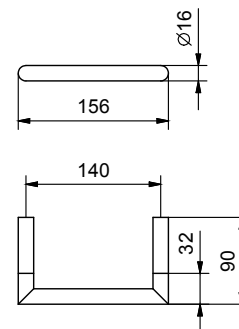

Art. 7609

Portarotolo

Cromo	96 02 7609
Nero Opaco	96 13 7609
Nickel PVD	96 95 7609
Matt Gun Metal PVD	96 P5 7609
Matt British Gold PVD	96 P6 7609
Matt Copper PVD	96 P9 7609
Pure Brass PVD	96 Q7 7609
Raw Metal PVD	96 Q8 7609

Acciaio spazzolato   **96 93 7609**