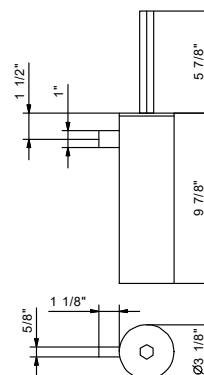

Art. Q092 **Fixing kit for back-to-back towel bar installation on glass**

- Hole size: 1/4" Ø
- Minimum glass thickness: 1/4"
- Maximum glass thickness: 1/2"

Chrome	91 02 Q092
Nickel PVD	91 95 Q092
Matte Gun Metal PVD	91 P5 Q092
Matte British Gold PVD	91 P6 Q092
Matte Copper PVD	91 P9 Q092
Pure Brass PVD	91 Q7 Q092
Raw Metal PVD	91 Q8 Q092
Gold Plus	91 01 Q092