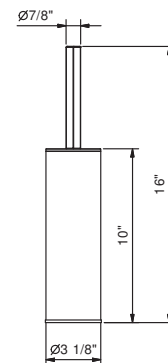

Art. 7821 Free standing toilet brush holder

Chrome 94 02 7821
Nickel PVD 94 95 7821
Matte Gun Metal PVD 94 P5 7821
Matte British Gold PVD 94 P6 7821
Matte Copper PVD 94 P9 7821
Pure Brass PVD 94 Q7 7821
Raw Metal PVD 94 Q8 7821
Gold Plus 94 01 7821