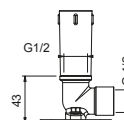

OPTIONAL: Built-in part for plasterboard

W046 91 00 W046