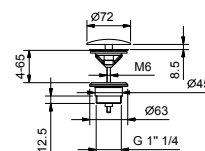

Waste

- 1" 1/4
- for washbasin without overflow
- for washbasin with overflow
- unrestricted outlet
- universal

N.B. complete finishing list in the section miscellaneous articles at the end of the pricelist

Chrome	91 02 8435
Polished Nickel PVD	91 95 8435
Matt Gun Metal PVD	91 P5 8435
Matt British Gold PVD	91 P6 8435
Matt Copper PVD	91 P9 8435
Gold Plus	91 01 8435