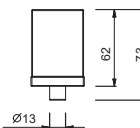

N448

VENEZIA handle

- Base material: brass
- for articles: N404SW - N404S - N504SW - N504S - N405SW - N458SWB - N013SB - N113SB - N456SWF - N456SF - N462SWF - N462SF - N409SW - N409S - N411SB - N509SW - N509S - N511SB - N385SB - N291SB - N465S - N565S - N467S - N580SB - N019SB - N017SB

Chrome	29 02 N448
Polished Nickel PVD	29 95 N448
Matt Gun Metal PVD	29 P5 N448
Matt British Gold PVD	29 P6 N448
Matt Copper PVD	29 P9 N448
Gold Plus	29 01 N448

N348

VENEZIA Diamond handle

- Base material: brass
- for articles: N404SW - N404S - N504SW - N504S - N405SW - N458SWB - N013SB - N113SB - N456SWF - N456SF - N462SWF - N462SF - N409SW - N409S - N411SB - N509SW - N509S - N511SB - N385SB - N291SB - N465S - N565S - N467S - N580SB - N019SB - N017SB

Chrome	29 02 N348
Polished Nickel PVD	29 95 N348
Matt Gun Metal PVD	29 P5 N348
Matt British Gold PVD	29 P6 N348
Matt Copper PVD	29 P9 N348
Gold Plus	29 01 N348

N448C5

VENEZIA handle Murano glass - Black

- brass handle holder
- for articles: N404SW - N404S - N504SW - N504S - N405SW - N458SWB - N013SB - N113SB - N456SWF - N456SF - N462SWF - N462SF - N409SW - N409S - N411SB - N509SW - N509S - N511SB - N385SB - N291SB - N465S - N565S - N467S - N580SB - N019SB - N017SB

Chrome	29 02 N448C5
Polished Nickel PVD	29 95 N448C5
Matt Gun Metal PVD	29 P5 N448C5
Matt British Gold PVD	29 P6 N448C5
Matt Copper PVD	29 P9 N448C5
Gold Plus	29 01 N448C5

N448CB

VENEZIA handle Murano glass - White

- brass handle holder
- for articles: N404SW - N404S - N504SW - N504S - N405SW - N458SWB - N013SB - N113SB - N456SWF - N456SF - N462SWF - N462SF - N409SW - N409S - N411SB - N509SW - N509S - N511SB - N385SB - N291SB - N465S - N565S - N467S - N580SB - N019SB - N017SB

Chrome	29 02 N448CB
Polished Nickel PVD	29 95 N448CB
Matt Gun Metal PVD	29 P5 N448CB
Matt British Gold PVD	29 P6 N448CB
Matt Copper PVD	29 P9 N448CB
Gold Plus	29 01 N448CB