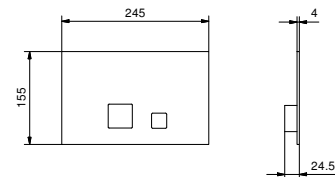

Flush actuator plate

- Base material: stainless steel
- flush fit controls
- with square controls
- compatible with GEBERIT SIGMA8, SIGMA12
- without visible fixing system

N.B. complete finishing list in the section miscellaneous articles at the end of the pricelist