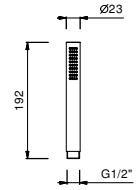

8783

Handshower

- FIT
- Base material: brass
- flow restrictor 9 l/min
- anti-lime scale system
- check valve

Chrome	90 02 8783
Polished Nickel PVD	90 95 8783
Matt Gun Metal PVD	90 P5 8783
Matt British Gold PVD	90 P6 8783
Matt Copper PVD	90 P9 8783
Gold Plus	90 01 8783

9248