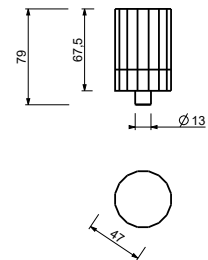

N748CH

VENEZIA Crystal handle - MATT WHITE

- brass handle holder
- for articles: N404SW - N404S - N504SW - N504S - N405SW - N409SW - N409S - N509SW - N509S - N465S - N565S - N467S

Chrome	29 02 N748CH
Polished Nickel PVD	29 95 N748CH
Matt Gun Metal PVD	29 P5 N748CH
Matt British Gold PVD	29 P6 N748CH
Matt Copper PVD	29 P9 N748CH
Gold Plus	29 01 N748CH