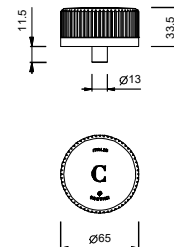

N646C5

VENEZIA right-side crystal handle, "C" (cold) - Black

- brass handle holder
- for articles: N404SW - N404S - N504SW - N504S - N405SW - N458SWB - N013SB - N113SB - N409SW - N409S - N411SB - N509SW - N509S - N511SB - N465S - N565S - N467S - N019SB - N017SB

Chrome	29 02 N646C5
Polished Nickel PVD	29 95 N646C5
Matt Gun Metal PVD	29 P5 N646C5
Matt British Gold PVD	29 P6 N646C5
Matt Copper PVD	29 P9 N646C5
Gold Plus	29 01 N646C5

N646CB

VENEZIA right-side crystal handle, "C" (cold) - White

- brass handle holder
- for articles: N404SW - N404S - N504SW - N504S - N405SW - N458SWB - N013SB - N113SB - N409SW - N409S - N411SB - N509SW - N509S - N511SB - N465S - N565S - N467S - N019SB - N017SB

Chrome	29 02 N646CB
Polished Nickel PVD	29 95 N646CB
Matt Gun Metal PVD	29 P5 N646CB
Matt British Gold PVD	29 P6 N646CB
Matt Copper PVD	29 P9 N646CB
Gold Plus	29 01 N646CB

N647C5

VENEZIA left-side crystal handle, "H" (hot) - Black

- brass handle holder
- for articles: N404SW - N404S - N504SW - N504S - N405SW - N458SWB - N013SB - N113SB - N409SW - N409S - N411SB - N509SW - N509S - N511SB - N465S - N565S - N467S - N019SB - N017SB

Chrome	29 02 N647C5
Polished Nickel PVD	29 95 N647C5
Matt Gun Metal PVD	29 P5 N647C5
Matt British Gold PVD	29 P6 N647C5
Matt Copper PVD	29 P9 N647C5
Gold Plus	29 01 N647C5

N647CB

VENEZIA left-side crystal handle, "H" (hot) - White

- brass handle holder
- for articles: N404SW - N404S - N504SW - N504S - N405SW - N458SWB - N013SB - N113SB - N409SW - N409S - N411SB - N509SW - N509S - N511SB - N465S - N565S - N467S - N019SB - N017SB

Chrome	29 02 N647CB
Polished Nickel PVD	29 95 N647CB
Matt Gun Metal PVD	29 P5 N647CB
Matt British Gold PVD	29 P6 N647CB
Matt Copper PVD	29 P9 N647CB
Gold Plus	29 01 N647CB