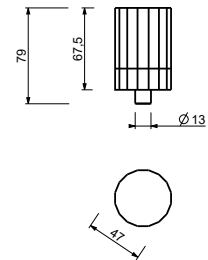

N748C6

VENEZIA Crystal handle - TRANSPARENT WHITE

- brass handle holder
- for articles: N404SW - N404S - N504SW - N504S - N405SW - N409SW - N409S - N509SW - N509S - N465S - N565S - N467S

Chrome	29 02 N748C6
Polished Nickel PVD	29 95 N748C6
Matt Gun Metal PVD	29 P5 N748C6
Matt British Gold PVD	29 P6 N748C6
Matt Copper PVD	29 P9 N748C6
Gold Plus	29 01 N748C6