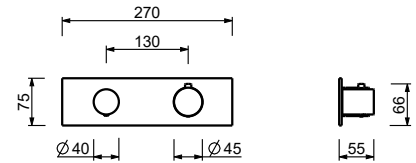

3/4" built-in thermostatic shower mixer

- handles
- no. 1 1/2" outlet
- for horizontal installation only
- 3/4" inlets

G531B

External piece

Chrome	87 02 G531B
Polished Nickel PVD	87 95 G531B
Matt Gun Metal PVD	87 P5 G531B
Matt British Gold PVD	87 P6 G531B
Matt Copper PVD	87 P9 G531B
Gold Plus	87 01 G531B