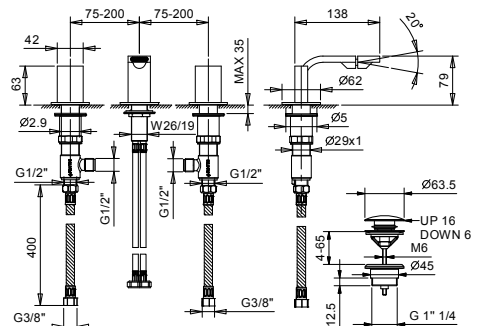

N509S

3-hole bidet mixer - VENEZIA IN

- spout projection 13,5 cm
- without handles
- flow restrictor 5 l/min at 3 bar
- 90° ceramic cartridge
- articulated aerator
- flexible supply lines
- WITH pop-up WASTE

NOTE: handles to be ordered separately, pls. refer to the "Handles" section

Chrome	29 02 N509S
Polished Nickel PVD	29 95 N509S
Matt Gun Metal PVD	29 P5 N509S
Matt British Gold PVD	29 P6 N509S
Matt Copper PVD	29 P9 N509S
Gold Plus	29 01 N509S