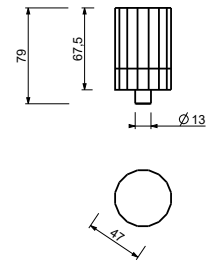

N748CE

VENEZIA Crystal handle - TRASPARENT LIGHT BLUE

- brass handle holder
- for articles: N404SW - N404S - N504SW - N504S - N405SW - N409SW - N409S - N509SW - N509S - N465S - N565S - N467S

Chrome	29 02 N748CE
Polished Nickel PVD	29 95 N748CE
Matt Gun Metal PVD	29 P5 N748CE
Matt British Gold PVD	29 P6 N748CE
Matt Copper PVD	29 P9 N748CE
Gold Plus	29 01 N748CE