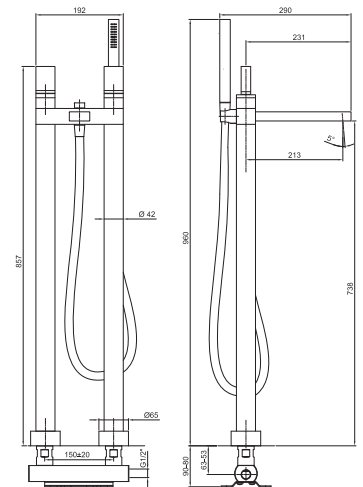

Floor-mount bathtub mixer - VENEZIA IN

- spout projection 21,5 cm
- without handles
- **2-way** diverter with pushing button
- FIT handshower
- handshower holder
- brass hose 150 cm
- brass hose 140 cm in PVD options
- 90° ceramic cartridge
- 1/2" inlets
- on foot

NOTE: handles to be ordered separately, pls. refer to the "Handles" section

N580SB

External piece

Chrome	29 02 N580SB
Polished Nickel PVD	29 95 N580SB
Matt Gun Metal PVD	29 P5 N580SB
Matt British Gold PVD	29 P6 N580SB
Matt Copper PVD	29 P9 N580SB
Gold Plus	29 01 N580SB

1680A

Built-in piece

19 00 1680A