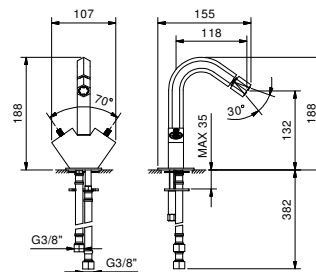

N462SWF

Single-hole bidet mixer

- spout projection 12 cm
- without handles
- flow restrictor 5 l/min at 3 bar
- 90° ceramic cartridge
- articulated aerator
- flexible supply lines
- WITHOUT WASTE

NOTE: handles to be ordered separately, pls. refer to the "Handles" section

Chrome	29 02 N462SWF
Polished Nickel PVD	29 95 N462SWF
Matt Gun Metal PVD	29 P5 N462SWF
Matt British Gold PVD	29 P6 N462SWF
Matt Copper PVD	29 P9 N462SWF
Gold Plus	29 01 N462SWF

N462SF

Single-hole bidet mixer

- spout projection 12 cm
- without handles
- flow restrictor 5 l/min at 3 bar
- 90° ceramic cartridge
- articulated aerator
- flexible supply lines
- WITH pop-up WASTE

NOTE: handles to be ordered separately, pls. refer to the "Handles" section