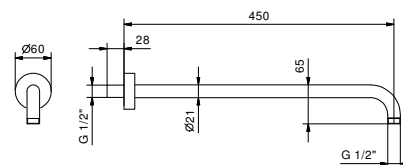

OPTIONAL: Built-in part for plasterboard

W046 91 00 W046

8028

Shower arm

- 45 cm long
- round backplate
- wall-mount
- 1/2" inlet

Chrome	86 02 8028
Polished Nickel PVD	86 95 8028
Matt Gun Metal PVD	86 P5 8028
Matt British Gold PVD	86 P6 8028
Matt Copper PVD	86 P9 8028
Gold Plus	86 01 8028