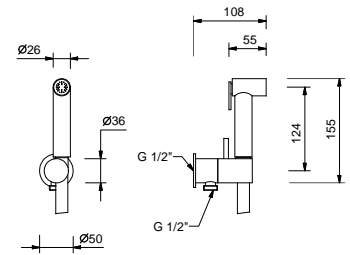

8486

Double-function hydrobrush

- for WC cleaning
- for personal care if used with a shower mixer
- water plug with showerholder
- stop valve
- Base material: brass
- round backplate
- 120 cm PVC flexible
- 1/2" inlet

N.B. complete finishing list in the section miscellaneous articles at the end of the pricelist