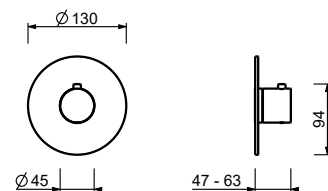

G500B

External piece

Chrome	87 02 G500B
Polished Nickel PVD	87 95 G500B
Matt Gun Metal PVD	87 P5 G500B
Matt British Gold PVD	87 P6 G500B
Matt Copper PVD	87 P9 G500B
Gold Plus	87 01 G500B