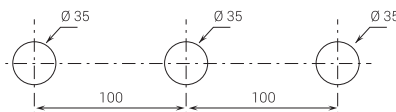

By turning the mixer 90° anticlockwise the water flows gets **cold > warmer > hot**.

BASINS HOLE SIZE:

- For washbasin and bidet mixers.

- 3-hole washbasin mixer.

art. N404S

art. N405S

art. N504S

The built-in 3/4" thermostatic shower mixer is available: