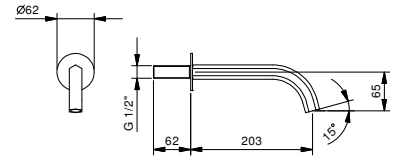

5041A

Built-in piece

31 00 5041A

8315

Wall-mount bathtub spout

- spout projection 20 cm
- round backplate
- 1/2" inlet

Chrome	29 02 8315
Polished Nickel PVD	29 95 8315
Matt Gun Metal PVD	29 P5 8315
Matt British Gold PVD	29 P6 8315
Matt Copper PVD	29 P9 8315
Gold Plus	29 01 8315