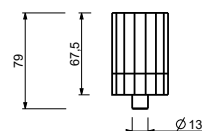

N748CI

VENEZIA Crystal handle - TRANSPARENT AMBER

- brass handle holder
- for articles: N404SW - N404S - N504SW - N504S - N405SW - N409SW - N409S - N509SW - N509S - N465S - N565S - N467S

Chrome	29 02 N748CI
Polished Nickel PVD	29 95 N748CI
Matt Gun Metal PVD	29 P5 N748CI
Matt British Gold PVD	29 P6 N748CI
Matt Copper PVD	29 P9 N748CI
Gold Plus	29 01 N748CI

N748CG

VENEZIA Crystal handle - MATT AMBER

- brass handle holder
- for articles: N404SW - N404S - N504SW - N504S - N405SW - N409SW - N409S - N509SW - N509S - N465S - N565S - N467S

Chrome	29 02 N748CG
Polished Nickel PVD	29 95 N748CG
Matt Gun Metal PVD	29 P5 N748CG
Matt British Gold PVD	29 P6 N748CG
Matt Copper PVD	29 P9 N748CG
Gold Plus	29 01 N748CG

N746C6

VENEZIA Crystal handle - TRANSPARENT WHITE

- brass handle holder
- for articles: N013SB - N113SB - N458SWB+R011A - N411SB+R011A - N511SB+R011A - N291SB - N019SB - N017SB

Chrome	29 02 N746C6
Polished Nickel PVD	29 95 N746C6
Matt Gun Metal PVD	29 P5 N746C6
Matt British Gold PVD	29 P6 N746C6
Matt Copper PVD	29 P9 N746C6
Gold Plus	29 01 N746C6

N746CH

VENEZIA Crystal handle - MATT WHITE

- brass handle holder
- for articles: N013SB - N113SB - N458SWB+R011A - N411SB+R011A - N511SB+R011A - N291SB - N019SB - N017SB

Chrome	29 02 N746CH
Polished Nickel PVD	29 95 N746CH
Matt Gun Metal PVD	29 P5 N746CH
Matt British Gold PVD	29 P6 N746CH
Matt Copper PVD	29 P9 N746CH
Gold Plus	29 01 N746CH