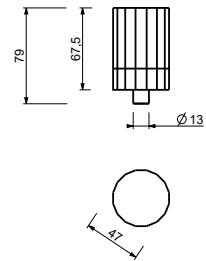

N746CI

VENEZIA Crystal handle - TRASPARENT AMBER

- brass handle holder
- for articles: N013SB - N113SB - N458SWB+R011A - N411SB+R011A - N511SB+R011A - N291SB - N019SB - N017SB

Chrome	29 02 N746CI
Polished Nickel PVD	29 95 N746CI
Matt Gun Metal PVD	29 P5 N746CI
Matt British Gold PVD	29 P6 N746CI
Matt Copper PVD	29 P9 N746CI
Gold Plus	29 01 N746CI