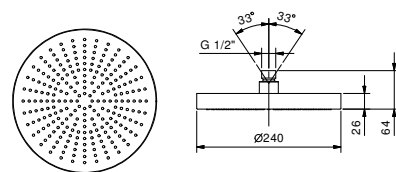

ESEMPI DI COMBINAZIONI - 3 USCITE

91 00 W214

8083

Rain showerhead

- Ø 24 cm
- Base material: stainless steel
- flow restrictor 12 l/min at 3 bar
- anti-lime scale system
- 1/2" inlet
- check valve

NOTE: conditions necessary for the correct functioning: Min. Flow Rate: 10 l/min