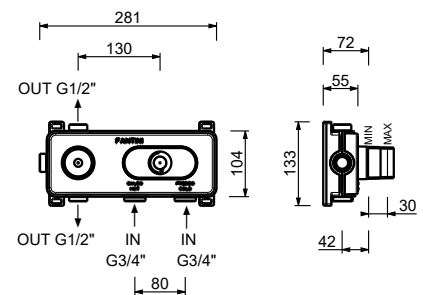

D372A

Built-in piece

19 00 D372A