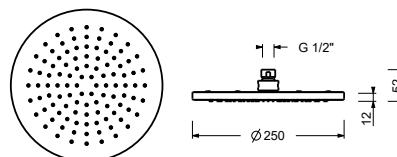

8146

Rain showerhead

- Ø 25 cm
- Base material: stainless steel
- flow restrictor 12 l/min at 3 bar
- anti-lime scale system
- 1/2" inlet
- check valve

NOTE: conditions necessary for the correct functioning: Min. Flow Rate: 10 l/min