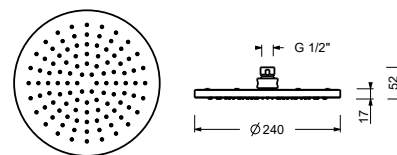

8142

Rain showerhead

- Ø 24 cm
- Base material: ABS
- flow restrictor 12 l/min at 3 bar
- anti-lime scale system
- 1/2" inlet
- check valve

NOTE: conditions necessary for the correct functioning: Min. Flow Rate: 10 l/min