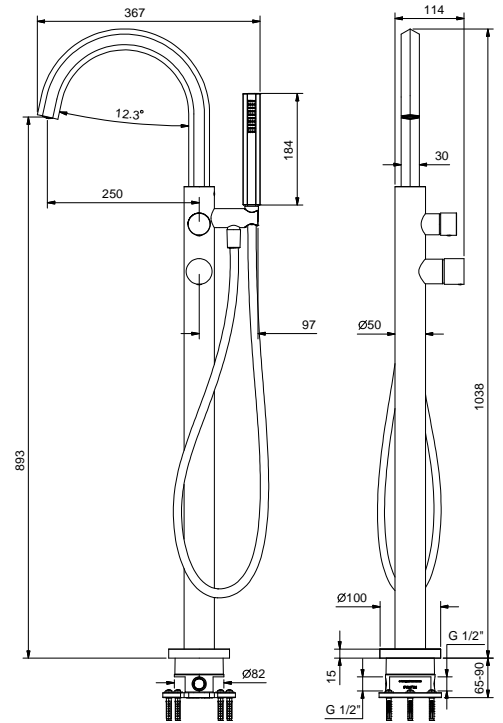

Floor-mount bathtub mixer

- spout projection 25 cm
- handle
- open/close handle with flow and temperature control
- VENEZIA handshower
- handshower holder
- 150 cm PVC flexible
- 1/2" inlets
- on foot

N080B

External piece

Chrome	29 02 N080B
Polished Nickel PVD	29 95 N080B
Matt Gun Metal PVD	29 P5 N080B
Matt British Gold PVD	29 P6 N080B
Matt Copper PVD	29 P9 N080B
Gold Plus	29 01 N080B

R080A

Built-in piece

44 00 R080A