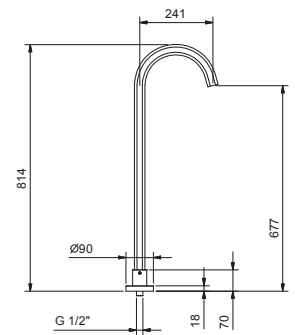

Floor-mount bathtub spout

- spout projection 24 cm
- 1/2" inlet

Chrome	29 02 8418
Polished Nickel PVD	29 95 8418
Matt Gun Metal PVD	29 P5 8418
Matt British Gold PVD	29 P6 8418
Matt Copper PVD	29 P9 8418
Gold Plus	29 01 8418