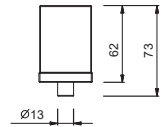

N448CC

VENEZIA handle Murano glass - Red

- brass handle holder
- for articles: N404SW - N404S - N504SW - N504S - N405SW - N458SWB - N013SB - N113SB - N456SWF - N456SF - N462SWF - N462SF - N409SW - N409S - N411SB - N509SW - N509S - N511SB - N385SB - N291SB - N465S - N565S - N467S - N580SB - N019SB - N017SB

Chrome	29 02 N448CC
Polished Nickel PVD	29 95 N448CC
Matt Gun Metal PVD	29 P5 N448CC
Matt British Gold PVD	29 P6 N448CC
Matt Copper PVD	29 P9 N448CC
Gold Plus	29 01 N448CC

N448CD

VENEZIA handle Murano glass - Blue

- brass handle holder
- for articles: N404SW - N404S - N504SW - N504S - N405SW - N458SWB - N013SB - N113SB - N456SWF - N456SF - N462SWF - N462SF - N409SW - N409S - N411SB - N509SW - N509S - N511SB - N385SB - N291SB - N465S - N565S - N467S - N580SB - N019SB - N017SB

Chrome	29 02 N448CD
Polished Nickel PVD	29 95 N448CD
Matt Gun Metal PVD	29 P5 N448CD
Matt British Gold PVD	29 P6 N448CD
Matt Copper PVD	29 P9 N448CD
Gold Plus	29 01 N448CD