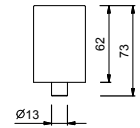

N448

VENEZIA handle

- Base material: brass
- for articles: N404SW - N404S - N504SW - N504S - N405SW - N458SWB - N013SB - N113SB - N456SWF - N456SF - N462SWF - N462SF - N409SW - N409S - N411SB - N509SW - N509S - N511SB - N385SB - N291SB - N465S - N565S - N467S - N580SB - N019SB - N017SB

Chrome	29 02 N448
Polished Nickel PVD	29 95 N448
Matt Gun Metal PVD	29 P5 N448
Matt British Gold PVD	29 P6 N448
Matt Copper PVD	29 P9 N448
Gold Plus	29 01 N448

N348

VENEZIA Diamond handle

- Base material: brass
- for articles: N404SW - N404S - N504SW - N504S - N405SW - N458SWB - N013SB - N113SB - N456SWF - N456SF - N462SWF - N462SF - N409SW - N409S - N411SB - N509SW - N509S - N511SB - N385SB - N291SB - N465S - N565S - N467S - N580SB - N019SB - N017SB

Chrome	29 02 N348
Polished Nickel PVD	29 95 N348
Matt Gun Metal PVD	29 P5 N348
Matt British Gold PVD	29 P6 N348
Matt Copper PVD	29 P9 N348
Gold Plus	29 01 N348

N448C5

VENEZIA handle Murano glass - Black

- brass handle holder
- for articles: N404SW - N404S - N504SW - N504S - N405SW - N458SWB - N013SB - N113SB - N456SWF - N456SF - N462SWF - N462SF - N409SW - N409S - N411SB - N509SW - N509S - N511SB - N385SB - N291SB - N465S - N565S - N467S - N580SB - N019SB - N017SB

Chrome	29 02 N448C5
Polished Nickel PVD	29 95 N448C5
Matt Gun Metal PVD	29 P5 N448C5
Matt British Gold PVD	29 P6 N448C5
Matt Copper PVD	29 P9 N448C5
Gold Plus	29 01 N448C5

N448CB

VENEZIA handle Murano glass - White

- brass handle holder
- for articles: N404SW - N404S - N504SW - N504S - N405SW - N458SWB - N013SB - N113SB - N456SWF - N456SF - N462SWF - N462SF - N409SW - N409S - N411SB - N509SW - N509S - N511SB - N385SB - N291SB - N465S - N565S - N467S - N580SB - N019SB - N017SB

Chrome	29 02 N448CB
Polished Nickel PVD	29 95 N448CB
Matt Gun Metal PVD	29 P5 N448CB
Matt British Gold PVD	29 P6 N448CB
Matt Copper PVD	29 P9 N448CB
Gold Plus	29 01 N448CB