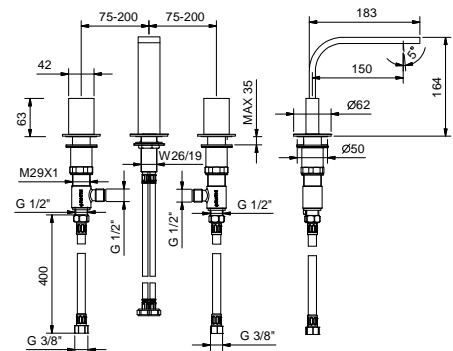

N504SW
lead free

3-hole washbasin mixer - VENEZIA IN

- spout projection 15 cm
- without handles
- flow restrictor 5 l/min at 3 bar
- 90° ceramic cartridge
- flexible supply lines
- WITHOUT WASTE

NOTE: handles to be ordered separately, pls. refer to the "Handles" section

Chrome	29 02 N504SW
Polished Nickel PVD	29 95 N504SW
Matt Gun Metal PVD	29 P5 N504SW
Matt British Gold PVD	29 P6 N504SW
Matt Copper PVD	29 P9 N504SW
Gold Plus	29 01 N504SW