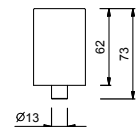

N448

VENEZIA handle

- Base material: brass
- for articles: N404SW - N404S - N504SW - N504S - N405SW - N458SWB - N013SB - N113SB - N456SWF - N456SF - N462SWF - N462SF - N409SW - N409S - N411SB - N509SW - N509S - N511SB - N385SB - N291SB - N465S - N565S - N467S - N580SB - N019SB - N017SB

Chrome	29 02 N448
Polished Nickel PVD	29 95 N448
Matt Gun Metal PVD	29 P5 N448
Matt British Gold PVD	29 P6 N448
Matt Copper PVD	29 P9 N448
Gold Plus	29 01 N448

N348

VENEZIA Diamond handle

- Base material: brass
- for articles: N404SW - N404S - N504SW - N504S - N405SW - N458SWB - N013SB - N113SB - N456SWF - N456SF - N462SWF - N462SF - N409SW - N409S - N411SB - N509SW - N509S - N511SB - N385SB - N291SB - N465S - N565S - N467S - N580SB - N019SB - N017SB

Chrome	29 02 N348
Polished Nickel PVD	29 95 N348
Matt Gun Metal PVD	29 P5 N348
Matt British Gold PVD	29 P6 N348
Matt Copper PVD	29 P9 N348
Gold Plus	29 01 N348

N448C5

VENEZIA handle Murano glass - Black

- brass handle holder
- for articles: N404SW - N404S - N504SW - N504S - N405SW - N458SWB - N013SB - N113SB - N456SWF - N456SF - N462SWF - N462SF - N409SW - N409S - N411SB - N509SW - N509S - N511SB - N385SB - N291SB - N465S - N565S - N467S - N580SB - N019SB - N017SB

Chrome	29 02 N448C5
Polished Nickel PVD	29 95 N448C5
Matt Gun Metal PVD	29 P5 N448C5
Matt British Gold PVD	29 P6 N448C5
Matt Copper PVD	29 P9 N448C5
Gold Plus	29 01 N448C5

N448CB

VENEZIA handle Murano glass - White

- brass handle holder
- for articles: N404SW - N404S - N504SW - N504S - N405SW - N458SWB - N013SB - N113SB - N456SWF - N456SF - N462SWF - N462SF - N409SW - N409S - N411SB - N509SW - N509S - N511SB - N385SB - N291SB - N465S - N565S - N467S - N580SB - N019SB - N017SB

Chrome	29 02 N448CB
Polished Nickel PVD	29 95 N448CB
Matt Gun Metal PVD	29 P5 N448CB
Matt British Gold PVD	29 P6 N448CB
Matt Copper PVD	29 P9 N448CB
Gold Plus	29 01 N448CB