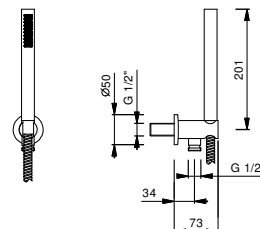

Chrome	29 02 5944
Polished Nickel PVD	29 95 5944
Matt Gun Metal PVD	29 P5 5944
Matt British Gold PVD	29 P6 5944
Matt Copper PVD	29 P9 5944
Gold Plus	29 01 5944

9849

Handshower

- VENEZIA
- flow restrictor 9 l/min
- anti-lime scale system
- check valve

Chrome	90 02 9849
Polished Nickel PVD	90 95 9849
Matt Gun Metal PVD	90 P5 9849
Matt British Gold PVD	90 P6 9849
Matt Copper PVD	90 P9 9849
Gold Plus	90 01 9849