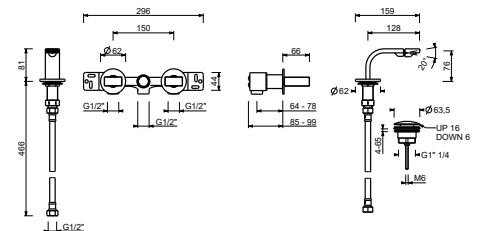

N511SB

External piece

Chrome	29 02 N511SB
Polished Nickel PVD	29 95 N511SB
Matt Gun Metal PVD	29 P5 N511SB
Matt British Gold PVD	29 P6 N511SB
Matt Copper PVD	29 P9 N511SB
Gold Plus	29 01 N511SB