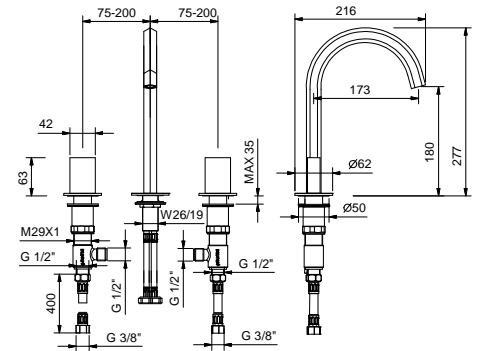

N404SW
lead free

3-hole washbasin mixer

- spout projection 17,5 cm
- without handles
- flow restrictor 5 l/min at 3 bar
- 90° ceramic cartridge
- flexible supply lines
- WITHOUT WASTE

NOTE: handles to be ordered separately, pls. refer to the "Handles" section

Chrome	29 02 N404SW
Polished Nickel PVD	29 95 N404SW
Matt Gun Metal PVD	29 P5 N404SW
Matt British Gold PVD	29 P6 N404SW
Matt Copper PVD	29 P9 N404SW
Gold Plus	29 01 N404SW