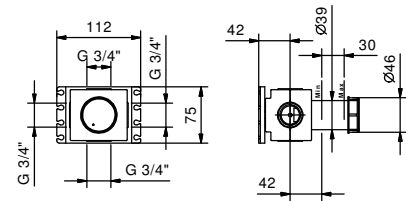

D391A

Built-in piece

19 00 D391A