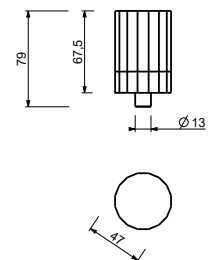

N748CF

VENEZIA Crystal handle - MATT LIGHT BLUE

- brass handle holder
- for articles: N404SW - N404S - N504SW - N504S - N405SW - N409SW - N409S - N509SW - N509S - N465S - N565S - N467S

Chrome	29 02 N748CF
Polished Nickel PVD	29 95 N748CF
Matt Gun Metal PVD	29 P5 N748CF
Matt British Gold PVD	29 P6 N748CF
Matt Copper PVD	29 P9 N748CF
Gold Plus	29 01 N748CF