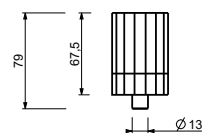

N748CI

VENEZIA Crystal handle - TRANSPARENT AMBER

- brass handle holder
- for articles: N404SW - N404S - N504SW - N504S - N405SW - N409SW - N409S - N509SW - N509S - N465S - N565S - N467S

Chrome	29 02 N748CI
Polished Nickel PVD	29 95 N748CI
Matt Gun Metal PVD	29 P5 N748CI
Matt British Gold PVD	29 P6 N748CI
Matt Copper PVD	29 P9 N748CI
Gold Plus	29 01 N748CI

N748CG

VENEZIA Crystal handle - MATT AMBER

- brass handle holder
- for articles: N404SW - N404S - N504SW - N504S - N405SW - N409SW - N409S - N509SW - N509S - N465S - N565S - N467S

Chrome	29 02 N748CG
Polished Nickel PVD	29 95 N748CG
Matt Gun Metal PVD	29 P5 N748CG
Matt British Gold PVD	29 P6 N748CG
Matt Copper PVD	29 P9 N748CG
Gold Plus	29 01 N748CG

N746C6

VENEZIA Crystal handle - TRANSPARENT WHITE

- brass handle holder
- for articles: N013SB - N113SB - N458SWB+R011A - N411SB+R011A - N511SB+R011A - N291SB - N019SB - N017SB

Chrome	29 02 N746C6
Polished Nickel PVD	29 95 N746C6
Matt Gun Metal PVD	29 P5 N746C6
Matt British Gold PVD	29 P6 N746C6
Matt Copper PVD	29 P9 N746C6
Gold Plus	29 01 N746C6

N746CH

VENEZIA Crystal handle - MATT WHITE

- brass handle holder
- for articles: N013SB - N113SB - N458SWB+R011A - N411SB+R011A - N511SB+R011A - N291SB - N019SB - N017SB

Chrome	29 02 N746CH
Polished Nickel PVD	29 95 N746CH
Matt Gun Metal PVD	29 P5 N746CH
Matt British Gold PVD	29 P6 N746CH
Matt Copper PVD	29 P9 N746CH
Gold Plus	29 01 N746CH