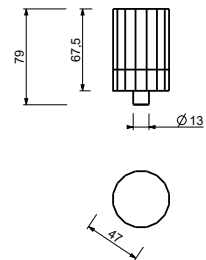

N746CF

VENEZIA Crystal handle - MATT LIGHT BLUE

- brass handle holder
- for articles: N013SB - N113SB - N458SWB+R011A - N411SB+R011A - N511SB+R011A - N291SB - N019SB - N017SB

Chrome	29 02 N746CF
Polished Nickel PVD	29 95 N746CF
Matt Gun Metal PVD	29 P5 N746CF
Matt British Gold PVD	29 P6 N746CF
Matt Copper PVD	29 P9 N746CF
Gold Plus	29 01 N746CF