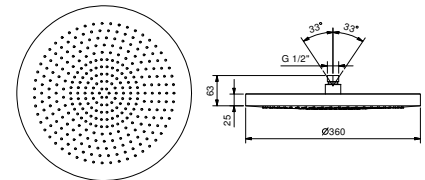

8084

Rain showerhead

- Ø 36 cm
- Base material: stainless steel
- anti-lime scale system
- 1/2" inlet
- check valve

NOTE: conditions necessary for the correct functioning: Minimum Flow Rate: 15 l/m