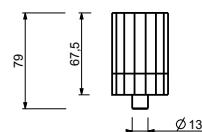

N748CI

VENEZIA Crystal handle - TRANSPARENT AMBER

- brass handle holder
- for articles: N404SW - N404S - N504SW - N504S - N405SW - N409SW - N409S - N509SW - N509S - N465S - N565S - N467S

Chrome	29 02 N748CI
Polished Nickel PVD	29 95 N748CI
Matt Gun Metal PVD	29 P5 N748CI
Matt British Gold PVD	29 P6 N748CI
Matt Copper PVD	29 P9 N748CI
Gold Plus	29 01 N748CI

N748CG

VENEZIA Crystal handle - MATT AMBER

- brass handle holder
- for articles: N404SW - N404S - N504SW - N504S - N405SW - N409SW - N409S - N509SW - N509S - N465S - N565S - N467S

Chrome	29 02 N748CG
Polished Nickel PVD	29 95 N748CG
Matt Gun Metal PVD	29 P5 N748CG
Matt British Gold PVD	29 P6 N748CG
Matt Copper PVD	29 P9 N748CG
Gold Plus	29 01 N748CG

N746C6

VENEZIA Crystal handle - TRANSPARENT WHITE

- brass handle holder
- for articles: N013SB - N113SB - N458SWB+R011A - N411SB+R011A - N511SB+R011A - N291SB - N019SB - N017SB

Chrome	29 02 N746C6
Polished Nickel PVD	29 95 N746C6
Matt Gun Metal PVD	29 P5 N746C6
Matt British Gold PVD	29 P6 N746C6
Matt Copper PVD	29 P9 N746C6
Gold Plus	29 01 N746C6

N746CH

VENEZIA Crystal handle - MATT WHITE

- brass handle holder
- for articles: N013SB - N113SB - N458SWB+R011A - N411SB+R011A - N511SB+R011A - N291SB - N019SB - N017SB

Chrome	29 02 N746CH
Polished Nickel PVD	29 95 N746CH
Matt Gun Metal PVD	29 P5 N746CH
Matt British Gold PVD	29 P6 N746CH
Matt Copper PVD	29 P9 N746CH
Gold Plus	29 01 N746CH