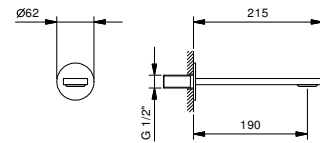

Wall-mount bathtub spout

- spout projection 19 cm
- round backplate
- 1/2" inlet

Chrome	29 02 C945
Polished Nickel PVD	29 95 C945
Matt Gun Metal PVD	29 P5 C945
Matt British Gold PVD	29 P6 C945
Matt Copper PVD	29 P9 C945
Gold Plus	29 01 C945

8418