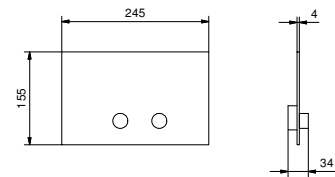

Flush actuator plate

- Base material: stainless steel
- projecting push-button controls
- with round controls
- compatible with TECEBOX OCTA II
- minimum depth: see installation instructions
- without visible fixing system

N.B. complete finishing list in the section miscellaneous articles at the end of the pricelist