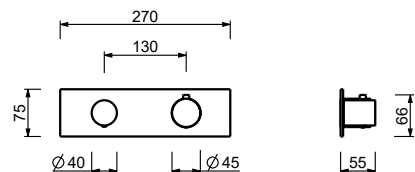

D372A

Built-in piece

19 00 D372A

3/4" built-in thermostatic shower mixer

- handles
- **3-way** shut-off diverter with turning knob
- for horizontal installation only
- 3/4" inlets

G573B

External piece

Chrome	87 02 G573B
Polished Nickel PVD	87 95 G573B
Matt Gun Metal PVD	87 P5 G573B
Matt British Gold PVD	87 P6 G573B
Matt Copper PVD	87 P9 G573B
Gold Plus	87 01 G573B