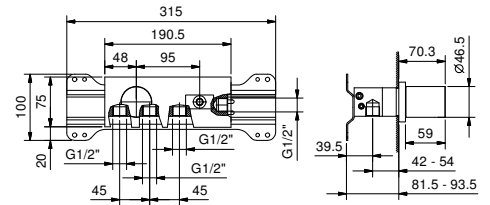

Built-in shower mixer

- the external part includes the diverter handle
- without handle
- **2-way** shut-off diverter with turning knob
- 1/2" inlets

NOTE: Handle to be ordered separately, pls. Refer to the "Handles" section

N385SB

External piece

Chrome	29 02 N385SB
Polished Nickel PVD	29 95 N385SB
Matt Gun Metal PVD	29 P5 N385SB
Matt British Gold PVD	29 P6 N385SB
Matt Copper PVD	29 P9 N385SB
Gold Plus	29 01 N385SB

6185A

Built-in piece

19 00 6185A