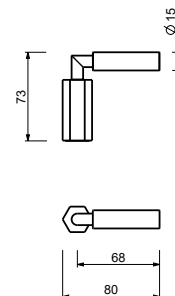

N54613

VENEZIA right-side lever

- Base material: brass
- with black lever
- for articles: N404SW - N404S - N504SW - N504S - N405SW - N458SWB - N013SB - N113SB - N409SW - N409S - N411SB - N509SW - N509S - N511SB - N465S - N565S - N467S - N580SB - N291SB (shower)