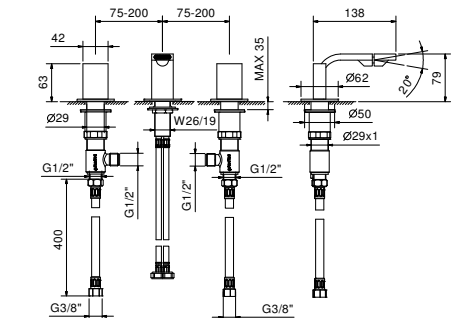

N509SW

3-hole bidet mixer - VENEZIA IN

- spout projection 13,5 cm
- without handles
- flow restrictor 5 l/min at 3 bar
- 90° ceramic cartridge
- articulated aerator
- flexible supply lines
- WITHOUT WASTE

NOTE: handles to be ordered separately, pls. refer to the "Handles" section

Chrome	29 02 N509SW
Polished Nickel PVD	29 95 N509SW
Matt Gun Metal PVD	29 P5 N509SW
Matt British Gold PVD	29 P6 N509SW
Matt Copper PVD	29 P9 N509SW
Gold Plus	29 01 N509SW