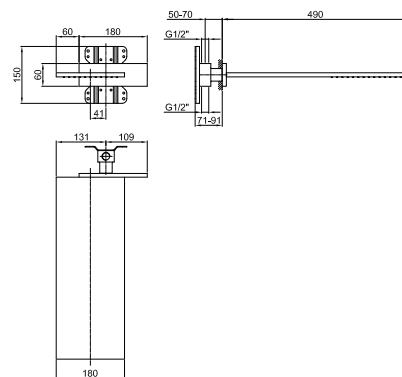

Rain showerhead

- Base material: brass
- wall-mount
- flow restrictor 17 l/min at 3 bar
- anti-lime scale system
- 1/2" inlet
- minimum flow rate 10 l/min

NOTE: conditions necessary for the correct functioning: Min. Flow Rate: 10 l/min

8036B

External piece

Chrome	86 02 8036B
Polished Nickel PVD	86 95 8036B
Matt Gun Metal PVD	86 P5 8036B
Matt British Gold PVD	86 P6 8036B
Matt Copper PVD	86 P9 8036B
Gold Plus	86 01 8036B

8036A

Built-in piece

86 00 8036A

8027

Shower arm

- 30 cm long
- round backplate
- wall-mount
- 1/2" inlet

Chrome	86 02 8027
Polished Nickel PVD	86 95 8027
Matt Gun Metal PVD	86 P5 8027
Matt British Gold PVD	86 P6 8027
Matt Copper PVD	86 P9 8027
Gold Plus	86 01 8027

OPTIONAL: Built-in part for plasterboard

W046

91 00 W046