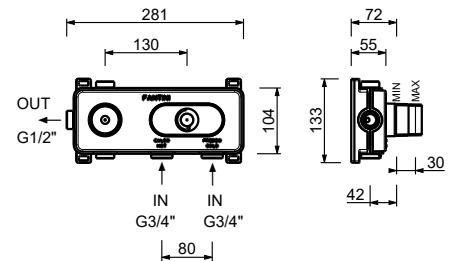

D331A

Built-in piece

19 00 D331A