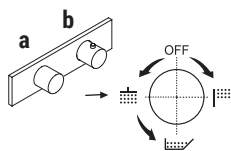

EXAMPLE:

art. **G573B+D373A**

a) shut-off rotating diverter - By rotating the diverter knob from centre to right clockwise, one opens the first outlet, shuts off at the centre and rotating left opens the second and third outlets in a sequence.

b) temperature control.

Base materials: BRASS

Finishing:

02 Chrome

95 Polished Nickel PVD

P5 Matt Gun Metal PVD

P6 Matt British Gold PVD

P9 Matt Copper PVD

01 Gold Plus

Venice handles in Murano glass and Crystal

These handles have a metal base available in different finishing.

Venezia handles in Murano glass are made using the ancient and traditional techniques of Venetian glass masters. Any unevenness in the colour distribution within the handle is typical of artistic glasswork. They are part of the beauty and authenticity of a high quality product handmade in Italy and contribute to making each piece unique and inimitable.

Small imperfections such as air bubbles or slight variations in the surface of the crystal may be present in **Venezia Crystal handles**. These slight marks are an intrinsic characteristic of the craftsmanship of crystal. They guarantee manual workmanship and contribute to making each piece unique and inimitable.

For spare parts of purchases made before Sept. 2016 a specific fixing kit (cod. 90 00 8944) must be ordered together with any handle new type.

* For spare parts, accessories, miscellaneous items and extensions please refer to specific pricelist sections