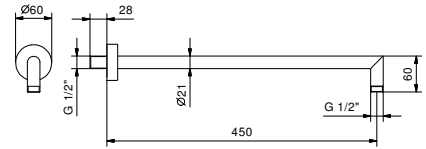

OPTIONAL: Built-in part for plasterboard

W046 91 00 W046

8011

Shower arm

- 45 cm long
- round backplate
- wall-mount
- 1/2" inlet

Chrome	86 02 8011
Polished Nickel PVD	86 95 8011
Matt Gun Metal PVD	86 P5 8011
Matt British Gold PVD	86 P6 8011
Matt Copper PVD	86 P9 8011
Gold Plus	86 01 8011