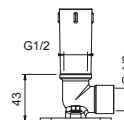

OPTIONAL: Built-in part for plasterboard

W046 91 00 W046