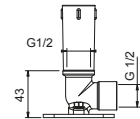

OPTIONAL: Built-in part for plasterboard

W046 91 00 W046