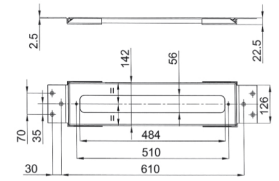

9325

Mounting plate for deck-mount bathtub mixer

- screw covers
- mounting plate
- without cover plate

NOTE: To be finished with inspectable cover materials