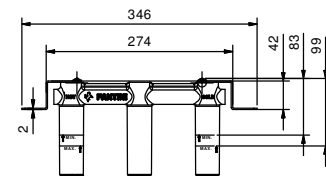

lead $\varnothing$ free

Wall-mount washbasin mixer - VENEZIA IN

- spout projection 19,5 cm
- without handles
- flow restrictor 5 l/min at 3 bar
- 90° ceramic cartridge
- 1/2" inlets
- WITHOUT WASTE

NOTE: handles to be ordered separately, pls. refer to the "Handles" section

N113SB

External piece

Chrome	29 02 N113SB
Polished Nickel PVD	29 95 N113SB
Matt Gun Metal PVD	29 P5 N113SB
Matt British Gold PVD	29 P6 N113SB
Matt Copper PVD	29 P9 N113SB
Gold Plus	29 01 N113SB