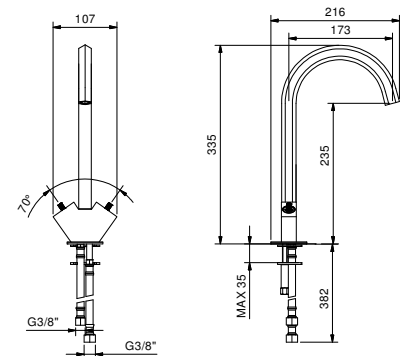

N456SWF

Single-hole washbasin mixer

- spout projection 17,5 cm
- without handles
- flow restrictor 5 l/min at 3 bar
- 90° ceramic cartridge
- flexible supply lines
- WITHOUT WASTE

NOTE: handles to be ordered separately, pls. refer to the "Handles" section

Chrome	29 02 N456SWF
Polished Nickel PVD	29 95 N456SWF
Matt Gun Metal PVD	29 P5 N456SWF
Matt British Gold PVD	29 P6 N456SWF
Matt Copper PVD	29 P9 N456SWF
Gold Plus	29 01 N456SWF