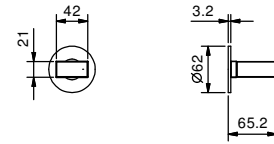

19 00 D400A

3/4" stop valve

- without handle
- 90° ceramic cartridge
- 3/4" inlets

NOTE: Handle to be ordered separately, pls. Refer to the "Handles" section

N291SB

External piece

Chrome	29 02 N291SB
Polished Nickel PVD	29 95 N291SB
Matt Gun Metal PVD	29 P5 N291SB
Matt British Gold PVD	29 P6 N291SB
Matt Copper PVD	29 P9 N291SB
Gold Plus	29 01 N291SB