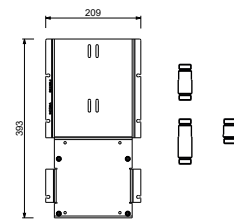

D391A

Built-in piece

19 00 D391A

W213

OPTIONAL - Easy Fix System

- plate and connections:
- for an easy both horizontal and vertical installation of the thermostatic mixers:
 - to install art- D400A / D391A - **1 outlet**
 - to install art- D400A / D391A - **2 outlets**