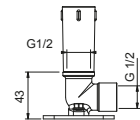

OPTIONAL: Built-in part for plasterboard

W046 91 00 W046

5943

Shower set

- VENEZIA handshower
- water plug with showerholder
- round backplate
- brass hose 150 cm
- brass hose 140 cm in PVD options
- 1/2" inlet