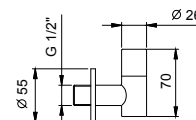

8434

Waste

- 1" 1/4
- pushing plug
- for washbasin without overflow
- for washbasin with overflow
- universal

N.B. complete finishing list in the section miscellaneous articles at the end of the pricelist

Chrome	91 02 8434
Polished Nickel PVD	91 95 8434
Matt Gun Metal PVD	91 P5 8434
Matt British Gold PVD	91 P6 8434
Matt Copper PVD	91 P9 8434
Gold Plus	91 01 8434

8435

Waste

- 1" 1/4
- for washbasin without overflow
- for washbasin with overflow
- unrestricted outlet
- universal

N.B. complete finishing list in the section miscellaneous articles at the end of the pricelist

Chrome	91 02 8435
Polished Nickel PVD	91 95 8435
Matt Gun Metal PVD	91 P5 8435
Matt British Gold PVD	91 P6 8435
Matt Copper PVD	91 P9 8435
Gold Plus	91 01 8435

9234

Bottle trap

- 1" 1/4
- for washbasin

N.B. complete finishing list in the section miscellaneous articles at the end of the pricelist

Chrome	91 02 9234
Polished Nickel PVD	91 95 9234
Matt Gun Metal PVD	91 P5 9234
Matt British Gold PVD	91 P6 9234
Matt Copper PVD	91 P9 9234
Gold Plus	91 01 9234

8364

Pair of filters

- with shutoff
- fully inspectable filter
- 1/2" inlet

N.B. complete finishing list in the section miscellaneous articles at the end of the pricelist

Chrome	91 02 8364
Polished Nickel PVD	91 95 8364
Matt Gun Metal PVD	91 P5 8364
Matt British Gold PVD	91 P6 8364
Matt Copper PVD	91 P9 8364
Gold Plus	91 01 8364