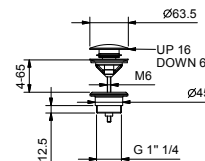

8434

Waste

- 1" 1/4
- pushing plug
- for washbasin without overflow
- for washbasin with overflow
- universal

N.B. complete finishing list in the section miscellaneous articles at the end of the pricelist

Chrome	91 02 8434
Polished Nickel PVD	91 95 8434
Matt Gun Metal PVD	91 P5 8434
Matt British Gold PVD	91 P6 8434
Matt Copper PVD	91 P9 8434
Gold Plus	91 01 8434