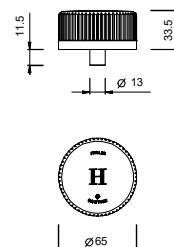

N646C5

VENEZIA right-side crystal handle, "C" (cold) - Black

- brass handle holder
- for articles: N404SW - N404S - N504SW - N504S - N405SW - N458SWB - N013SB - N113SB - N409SW - N409S - N411SB - N509SW - N509S - N511SB - N465S - N565S - N467S - N019SB - N017SB

Chrome	29 02 N646C5
Polished Nickel PVD	29 95 N646C5
Matt Gun Metal PVD	29 P5 N646C5
Matt British Gold PVD	29 P6 N646C5
Matt Copper PVD	29 P9 N646C5
Gold Plus	29 01 N646C5

N646CB

VENEZIA right-side crystal handle, "C" (cold) - White

- brass handle holder
- for articles: N404SW - N404S - N504SW - N504S - N405SW - N458SWB - N013SB - N113SB - N409SW - N409S - N411SB - N509SW - N509S - N511SB - N465S - N565S - N467S - N019SB - N017SB

Chrome	29 02 N646CB
Polished Nickel PVD	29 95 N646CB
Matt Gun Metal PVD	29 P5 N646CB
Matt British Gold PVD	29 P6 N646CB
Matt Copper PVD	29 P9 N646CB
Gold Plus	29 01 N646CB

N647C5

VENEZIA left-side crystal handle, "H" (hot) - Black

- brass handle holder
- for articles: N404SW - N404S - N504SW - N504S - N405SW - N458SWB - N013SB - N113SB - N409SW - N409S - N411SB - N509SW - N509S - N511SB - N465S - N565S - N467S - N019SB - N017SB

Chrome	29 02 N647C5
Polished Nickel PVD	29 95 N647C5
Matt Gun Metal PVD	29 P5 N647C5
Matt British Gold PVD	29 P6 N647C5
Matt Copper PVD	29 P9 N647C5
Gold Plus	29 01 N647C5

N647CB

VENEZIA left-side crystal handle, "H" (hot) - White

- brass handle holder
- for articles: N404SW - N404S - N504SW - N504S - N405SW - N458SWB - N013SB - N113SB - N409SW - N409S - N411SB - N509SW - N509S - N511SB - N465S - N565S - N467S - N019SB - N017SB

Chrome	29 02 N647CB
Polished Nickel PVD	29 95 N647CB
Matt Gun Metal PVD	29 P5 N647CB
Matt British Gold PVD	29 P6 N647CB
Matt Copper PVD	29 P9 N647CB
Gold Plus	29 01 N647CB