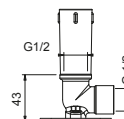

OPTIONAL: Built-in part for plasterboard

W046 91 00 W046