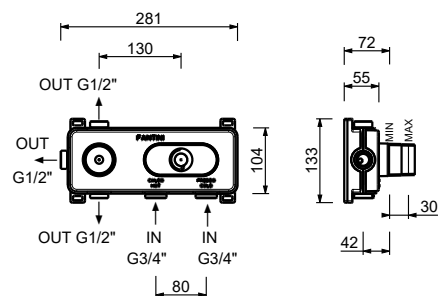

D373A

Built-in piece

19 00 D373A