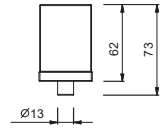

N448CC

VENEZIA handle Murano glass - Red

- brass handle holder
- for articles: N404SW - N404S - N504SW - N504S - N405SW - N458SWB - N013SB - N113SB - N456SWF - N456SF - N462SWF - N462SF - N409SW - N409S - N411SB - N509SW - N509S - N511SB - N385SB - N291SB - N465S - N565S - N467S - N580SB - N019SB - N017SB

Chrome	29 02 N448CC
Polished Nickel PVD	29 95 N448CC
Matt Gun Metal PVD	29 P5 N448CC
Matt British Gold PVD	29 P6 N448CC
Matt Copper PVD	29 P9 N448CC
Gold Plus	29 01 N448CC

N448CD

VENEZIA handle Murano glass - Blue

- brass handle holder
- for articles: N404SW - N404S - N504SW - N504S - N405SW - N458SWB - N013SB - N113SB - N456SWF - N456SF - N462SWF - N462SF - N409SW - N409S - N411SB - N509SW - N509S - N511SB - N385SB - N291SB - N465S - N565S - N467S - N580SB - N019SB - N017SB

Chrome	29 02 N448CD
Polished Nickel PVD	29 95 N448CD
Matt Gun Metal PVD	29 P5 N448CD
Matt British Gold PVD	29 P6 N448CD
Matt Copper PVD	29 P9 N448CD
Gold Plus	29 01 N448CD