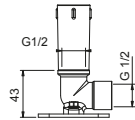

OPTIONAL: Built-in part for plasterboard

W046 91 00 W046