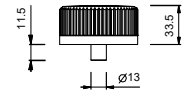

N648C5

VENEZIA crystal handle, Hot & Cold - Black

- brass handle holder
- for articles: N385SB - N291SB

Chrome	29 02 N648C5
Polished Nickel PVD	29 95 N648C5
Matt Gun Metal PVD	29 P5 N648C5
Matt British Gold PVD	29 P6 N648C5
Matt Copper PVD	29 P9 N648C5
Gold Plus	29 01 N648C5

N648CB

VENEZIA crystal handle, Hot & Cold - White

- brass handle holder
- for articles: N385SB - N291SB

Chrome	29 02 N648CB
Polished Nickel PVD	29 95 N648CB
Matt Gun Metal PVD	29 P5 N648CB
Matt British Gold PVD	29 P6 N648CB
Matt Copper PVD	29 P9 N648CB
Gold Plus	29 01 N648CB