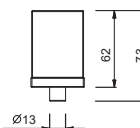

N448

VENEZIA handle

- Base material: brass
- for articles: N404SW - N404S - N504SW - N504S - N405SW - N458SWB - N013SB - N113SB - N456SWF - N456SF - N462SWF - N462SF - N409SW - N409S - N411SB - N509SW - N509S - N511SB - N385SB - N291SB - N465S - N565S - N467S - N580SB - N019SB - N017SB

Chrome	29 02 N448
Polished Nickel PVD	29 95 N448
Matt Gun Metal PVD	29 P5 N448
Matt British Gold PVD	29 P6 N448
Matt Copper PVD	29 P9 N448
Gold Plus	29 01 N448

N348

VENEZIA Diamond handle

- Base material: brass
- for articles: N404SW - N404S - N504SW - N504S - N405SW - N458SWB - N013SB - N113SB - N456SWF - N456SF - N462SWF - N462SF - N409SW - N409S - N411SB - N509SW - N509S - N511SB - N385SB - N291SB - N465S - N565S - N467S - N580SB - N019SB - N017SB

Chrome	29 02 N348
Polished Nickel PVD	29 95 N348
Matt Gun Metal PVD	29 P5 N348
Matt British Gold PVD	29 P6 N348
Matt Copper PVD	29 P9 N348
Gold Plus	29 01 N348

N448C5

VENEZIA handle Murano glass - Black

- brass handle holder
- for articles: N404SW - N404S - N504SW - N504S - N405SW - N458SWB - N013SB - N113SB - N456SWF - N456SF - N462SWF - N462SF - N409SW - N409S - N411SB - N509SW - N509S - N511SB - N385SB - N291SB - N465S - N565S - N467S - N580SB - N019SB - N017SB

Chrome	29 02 N448C5
Polished Nickel PVD	29 95 N448C5
Matt Gun Metal PVD	29 P5 N448C5
Matt British Gold PVD	29 P6 N448C5
Matt Copper PVD	29 P9 N448C5
Gold Plus	29 01 N448C5

N448CB

VENEZIA handle Murano glass - White

- brass handle holder
- for articles: N404SW - N404S - N504SW - N504S - N405SW - N458SWB - N013SB - N113SB - N456SWF - N456SF - N462SWF - N462SF - N409SW - N409S - N411SB - N509SW - N509S - N511SB - N385SB - N291SB - N465S - N565S - N467S - N580SB - N019SB - N017SB

Chrome	29 02 N448CB
Polished Nickel PVD	29 95 N448CB
Matt Gun Metal PVD	29 P5 N448CB
Matt British Gold PVD	29 P6 N448CB
Matt Copper PVD	29 P9 N448CB
Gold Plus	29 01 N448CB