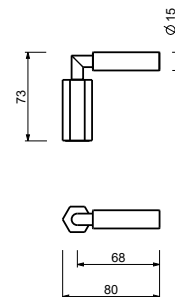

Chrome   29 02 N546
Polished Nickel PVD   29 95 N546
Matt Gun Metal PVD   29 P5 N546
Matt British Gold PVD   29 P6 N546
Matt Copper PVD   29 P9 N546
Gold Plus   29 01 N546

N547

VENEZIA left-side lever

- Base material: brass
- for articles: N404SW - N404S - N504SW - N504S - N405SW - N458SWB - N013SB - N113SB - N409SW - N409S - N411SB - N509SW - N509S - N511SB - N465S - N565S - N467S - N580SB