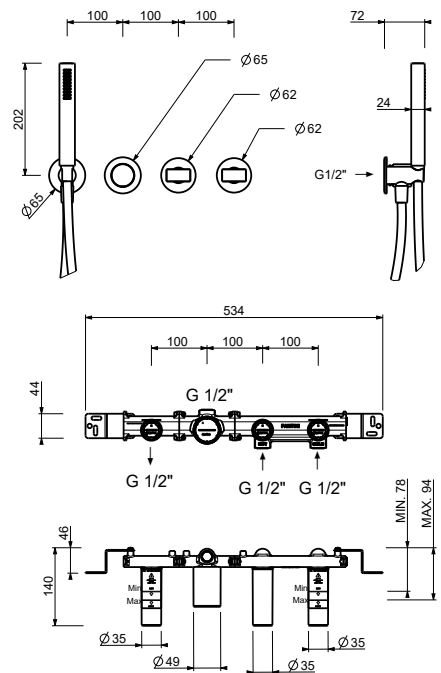

44 00 N017A

Floor-mount bathtub mixer - VENEZIA IN

- spout projection 21,5 cm
- without handles
- **2-way** diverter with pushing button
- FIT handshower
- handshower holder
- brass hose 150 cm
- brass hose 140 cm in PVD options
- 90° ceramic cartridge
- 1/2" inlets
- on foot