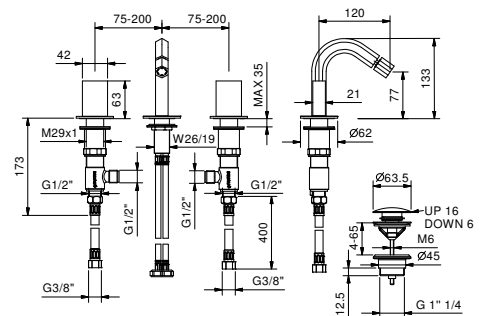

N409S

3-hole bidet mixer

- spout projection 12 cm
- without handles
- flow restrictor 5 l/min at 3 bar
- 90° ceramic cartridge
- articulated aerator
- flexible supply lines
- WITH pop-up WASTE

NOTE: handles to be ordered separately, pls. refer to the "Handles" section

Chrome	29 02 N409S
Polished Nickel PVD	29 95 N409S
Matt Gun Metal PVD	29 P5 N409S
Matt British Gold PVD	29 P6 N409S
Matt Copper PVD	29 P9 N409S
Gold Plus	29 01 N409S