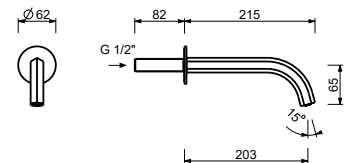

N409SW

3-hole bidet mixer

- spout projection 12 cm
- without handles
- flow restrictor 5 l/min at 3 bar
- 90° ceramic cartridge
- articulated aerator
- flexible supply lines
- WITHOUT WASTE

NOTE: handles to be ordered separately, pls. refer to the "Handles" section