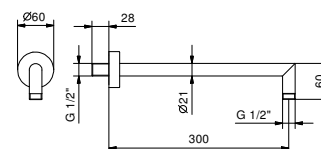

OPTIONAL: Built-in part for plasterboard

W046 91 00 W046

9231

Shower arm

- 30 cm long
- round backplate
- wall-mount
- 1/2" inlet

Chrome	86 02 9231
Polished Nickel PVD	86 95 9231
Matt Gun Metal PVD	86 P5 9231
Matt British Gold PVD	86 P6 9231
Matt Copper PVD	86 P9 9231
Gold Plus	86 01 9231