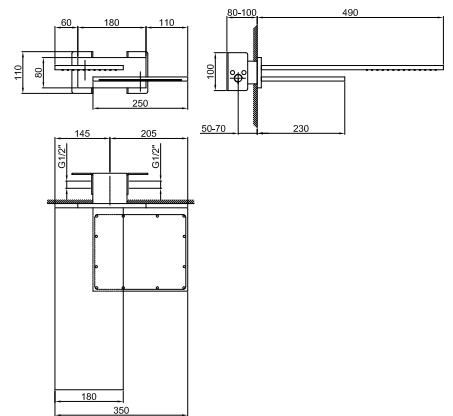

Double showerhead

- rain
- waterfall
- Base material: brass
- wall-mount
- flow restrictor 17 l/min at 3 bar
- anti-lime scale system
- 1/2" inlet
- minimum flow rate 12 l/min

NOTE: conditions necessary for the correct functioning:Min. Flow Rate: 12 l/min

8035B

External piece

Chrome	86 02 8035B
Polished Nickel PVD	86 95 8035B
Matt Gun Metal PVD	86 P5 8035B
Matt British Gold PVD	86 P6 8035B
Matt Copper PVD	86 P9 8035B
Gold Plus	86 01 8035B

8035A

Built-in piece

86 00 8035A