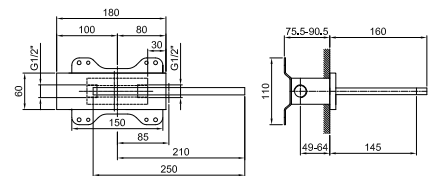

Built-in bathtub spout

- spout projection 14,5 cm
- right-hand version
- waterfall
- 1/2" inlet

5041B

External piece

Chrome	31 02 5041B
Polished Nickel PVD	31 95 5041B
Matt Gun Metal PVD	31 P5 5041B
Matt British Gold PVD	31 P6 5041B
Matt Copper PVD	31 P9 5041B
Gold Plus	31 01 5041B

5041A

Built-in piece

31 00 5041A