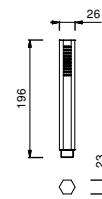

Chrome	90 02 9849
Polished Nickel PVD	90 95 9849
Matt Gun Metal PVD	90 P5 9849
Matt British Gold PVD	90 P6 9849
Matt Copper PVD	90 P9 9849
Gold Plus	90 01 9849