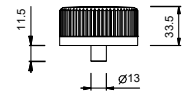

N54613

VENEZIA right-side lever

- Base material: brass
- with black lever
- for articles: N404SW - N404S - N504SW - N504S - N405SW - N458SWB - N013SB - N113SB - N409SW - N409S - N411SB - N509SW - N509S - N511SB - N465S - N565S - N467S - N580SB - N291SB (shower)