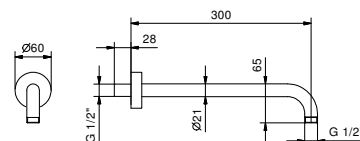

86 00 8036A

8027

Shower arm

- 30 cm long
- round backplate
- wall-mount
- 1/2" inlet

Chrome	86 02 8027
Polished Nickel PVD	86 95 8027
Matt Gun Metal PVD	86 P5 8027
Matt British Gold PVD	86 P6 8027
Matt Copper PVD	86 P9 8027
Gold Plus	86 01 8027