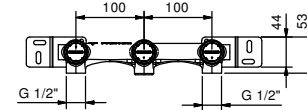

External piece

Chrome	29 02 N113SB
Polished Nickel PVD	29 95 N113SB
Matt Gun Metal PVD	29 P5 N113SB
Matt British Gold PVD	29 P6 N113SB
Matt Copper PVD	29 P9 N113SB
Gold Plus	29 01 N113SB