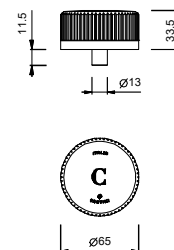

N646C5

VENEZIA right-side crystal handle, "C" (cold) - Black

- brass handle holder
- for articles: N404SW - N404S - N504SW - N504S - N405SW - N458SWB - N013SB - N113SB - N409SW - N409S - N411SB - N509SW - N509S - N511SB - N465S - N565S - N467S - N019SB - N017SB

Chrome	29 02 N646C5
Polished Nickel PVD	29 95 N646C5
Matt Gun Metal PVD	29 P5 N646C5
Matt British Gold PVD	29 P6 N646C5
Matt Copper PVD	29 P9 N646C5
Gold Plus	29 01 N646C5

N646CB

VENEZIA right-side crystal handle, "C" (cold) - White

- brass handle holder
- for articles: N404SW - N404S - N504SW - N504S - N405SW - N458SWB - N013SB - N113SB - N409SW - N409S - N411SB - N509SW - N509S - N511SB - N465S - N565S - N467S - N019SB - N017SB

Chrome	29 02 N646CB
Polished Nickel PVD	29 95 N646CB
Matt Gun Metal PVD	29 P5 N646CB
Matt British Gold PVD	29 P6 N646CB
Matt Copper PVD	29 P9 N646CB
Gold Plus	29 01 N646CB

N647C5

VENEZIA left-side crystal handle, "H" (hot) - Black

- brass handle holder
- for articles: N404SW - N404S - N504SW - N504S - N405SW - N458SWB - N013SB - N113SB - N409SW - N409S - N411SB - N509SW - N509S - N511SB - N465S - N565S - N467S - N019SB - N017SB

Chrome	29 02 N647C5
Polished Nickel PVD	29 95 N647C5
Matt Gun Metal PVD	29 P5 N647C5
Matt British Gold PVD	29 P6 N647C5
Matt Copper PVD	29 P9 N647C5
Gold Plus	29 01 N647C5

N647CB

VENEZIA left-side crystal handle, "H" (hot) - White

- brass handle holder
- for articles: N404SW - N404S - N504SW - N504S - N405SW - N458SWB - N013SB - N113SB - N409SW - N409S - N411SB - N509SW - N509S - N511SB - N465S - N565S - N467S - N019SB - N017SB

Chrome	29 02 N647CB
Polished Nickel PVD	29 95 N647CB
Matt Gun Metal PVD	29 P5 N647CB
Matt British Gold PVD	29 P6 N647CB
Matt Copper PVD	29 P9 N647CB
Gold Plus	29 01 N647CB