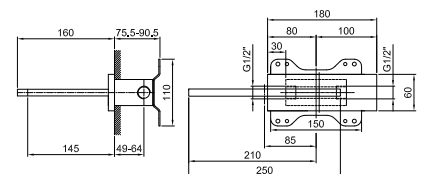

Built-in piece

31 00 5041A