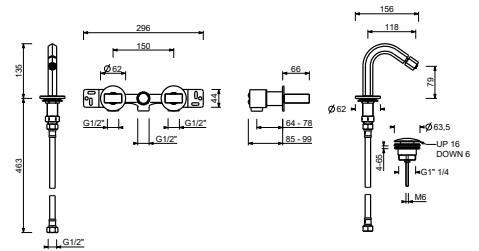

Single-hole bidet mixer

- spout projection 12 cm
- without handles
- wall-mount remote controls
- flow restrictor 5 l/min at 3 bar
- 90° ceramic cartridge
- articulated aerator
- flexible supply lines
- WITH pop-up WASTE

NOTE: handles to be ordered separately, pls. refer to the "Handles" section

N411SB

External piece

Chrome	29 02 N411SB
Polished Nickel PVD	29 95 N411SB
Matt Gun Metal PVD	29 P5 N411SB
Matt British Gold PVD	29 P6 N411SB
Matt Copper PVD	29 P9 N411SB
Gold Plus	29 01 N411SB