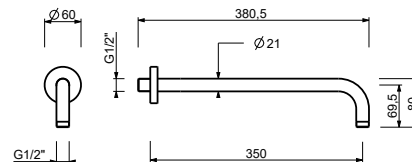

OPTIONAL: Built-in part for plasterboard

W046

91 00 W046

8137

Shower arm

- 35 cm long
- round backplate
- wall-mount
- 1/2" inlet

Chrome	86 02 8137
Polished Nickel PVD	86 95 8137
Matt Gun Metal PVD	86 P5 8137
Matt British Gold PVD	86 P6 8137
Matt Copper PVD	86 P9 8137
Gold Plus	86 01 8137