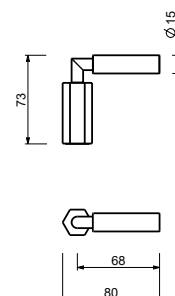

Chrome   29 02 N547
Polished Nickel PVD   29 95 N547
Matt Gun Metal PVD   29 P5 N547
Matt British Gold PVD   29 P6 N547
Matt Copper PVD   29 P9 N547
Gold Plus   29 01 N547