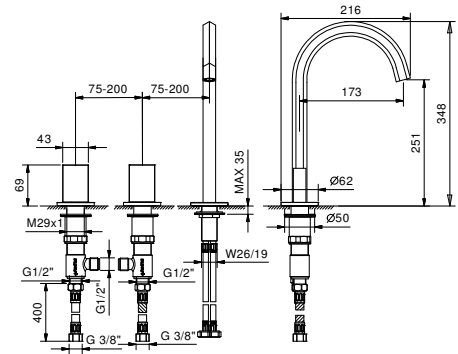

3-hole high washbasin mixer

- spout projection 17,5 cm
- without handles
- flow restrictor 5 l/min at 3 bar
- 90° ceramic cartridge
- flexible supply lines
- WITHOUT WASTE

NOTE: handles to be ordered separately, pls. refer to the "Handles" section

Chrome	29 02 N405SW
Polished Nickel PVD	29 95 N405SW
Matt Gun Metal PVD	29 P5 N405SW
Matt British Gold PVD	29 P6 N405SW
Matt Copper PVD	29 P9 N405SW
Gold Plus	29 01 N405SW