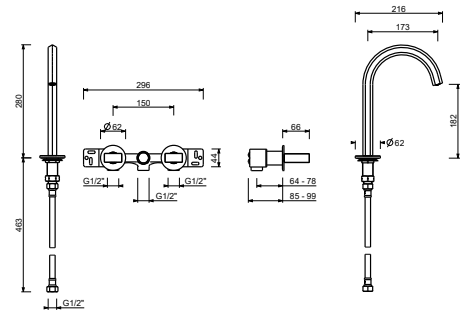

N458SWB

External piece

Chrome	29 02 N458SWB
Polished Nickel PVD	29 95 N458SWB
Matt Gun Metal PVD	29 P5 N458SWB
Matt British Gold PVD	29 P6 N458SWB
Matt Copper PVD	29 P9 N458SWB
Gold Plus	29 01 N458SWB