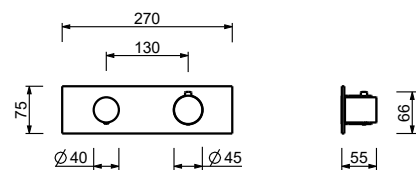

D331A

Built-in piece

19 00 D331A

3/4" built-in thermostatic shower mixer

- handles
- **2-way** shut-off diverter with turning knob
- for horizontal installation only
- 3/4" inlets

G572B

External piece

Chrome	87 02 G572B
Polished Nickel PVD	87 95 G572B
Matt Gun Metal PVD	87 P5 G572B
Matt British Gold PVD	87 P6 G572B
Matt Copper PVD	87 P9 G572B
Gold Plus	87 01 G572B