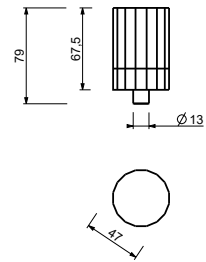

N746CE

VENEZIA Crystal handle - TRASPARENT LIGHT BLUE

- brass handle holder
- for articles: N013SB - N113SB - N458SWB+R011A - N411SB+R011A - N511SB+R011A - N291SB - N019SB - N017SB

Chrome	29 02 N746CE
Polished Nickel PVD	29 95 N746CE
Matt Gun Metal PVD	29 P5 N746CE
Matt British Gold PVD	29 P6 N746CE
Matt Copper PVD	29 P9 N746CE
Gold Plus	29 01 N746CE