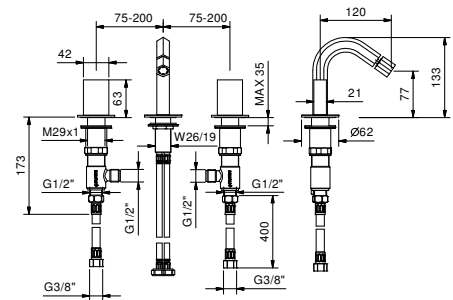

N409SW

3-hole bidet mixer

- spout projection 12 cm
- without handles
- flow restrictor 5 l/min at 3 bar
- 90° ceramic cartridge
- articulated aerator
- flexible supply lines
- WITHOUT WASTE

NOTE: handles to be ordered separately, pls. refer to the "Handles" section

Chrome	29 02 N409SW
Polished Nickel PVD	29 95 N409SW
Matt Gun Metal PVD	29 P5 N409SW
Matt British Gold PVD	29 P6 N409SW
Matt Copper PVD	29 P9 N409SW
Gold Plus	29 01 N409SW