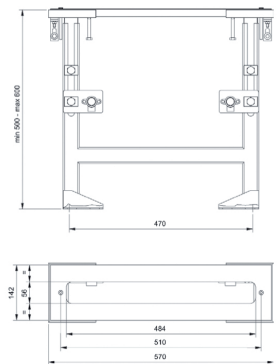

Mounting plate for deck-mount bathtub mixer

- screw covers
- mounting plate
- without cover plate

NOTE: To be finished with inspectable cover materials