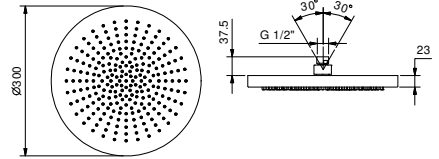

K073

Rain showerhead

- ACQUAFIT
- Water functions:
- 1st function: 240 anti - limestone nozzles
- Ø 30 cm
- Base material: stainless steel
- check valve
- flow restrictor 14 l/min at 3 bar
- anti-lime scale system
- 1/2" inlet

NOTE: conditions necessary for the correct functioning:Min. Flow Rate: 12 l/min