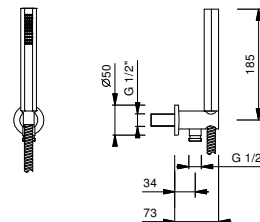

OPTIONAL: Built-in part for plasterboard

W046 91 00 W046

5943

Shower set

- VENEZIA handshower
- water plug with showerholder
- round backplate
- brass hose 150 cm
- brass hose 140 cm in PVD options
- 1/2" inlet