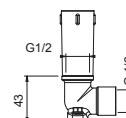

OPTIONAL: Built-in part for plasterboard

W046

91 00 W046