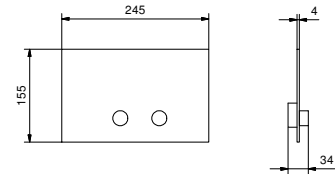

8402

Flush actuator plate

- Base material: stainless steel
- projecting push-button controls
- with round controls
- compatible with GEBERIT SIGMA8, SIGMA12
- without visible fixing system

N.B. complete finishing list in the section miscellaneous articles at the end of the pricelist