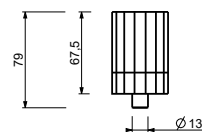

N748CI

VENEZIA Crystal handle - TRANSPARENT AMBER

- brass handle holder
- for articles: N404SW - N404S - N504SW - N504S - N405SW - N409SW - N409S - N509SW - N509S - N465S - N565S - N467S

Chrome	29 02 N748CI
Polished Nickel PVD	29 95 N748CI
Matt Gun Metal PVD	29 P5 N748CI
Matt British Gold PVD	29 P6 N748CI
Matt Copper PVD	29 P9 N748CI
Gold Plus	29 01 N748CI

N748CG

VENEZIA Crystal handle - MATT AMBER

- brass handle holder
- for articles: N404SW - N404S - N504SW - N504S - N405SW - N409SW - N409S - N509SW - N509S - N465S - N565S - N467S

Chrome	29 02 N748CG
Polished Nickel PVD	29 95 N748CG
Matt Gun Metal PVD	29 P5 N748CG
Matt British Gold PVD	29 P6 N748CG
Matt Copper PVD	29 P9 N748CG
Gold Plus	29 01 N748CG

N746C6

VENEZIA Crystal handle - TRANSPARENT WHITE

- brass handle holder
- for articles: N013SB - N113SB - N458SWB+R011A - N411SB+R011A - N511SB+R011A - N291SB - N019SB - N017SB

Chrome	29 02 N746C6
Polished Nickel PVD	29 95 N746C6
Matt Gun Metal PVD	29 P5 N746C6
Matt British Gold PVD	29 P6 N746C6
Matt Copper PVD	29 P9 N746C6
Gold Plus	29 01 N746C6

N746CH

VENEZIA Crystal handle - MATT WHITE

- brass handle holder
- for articles: N013SB - N113SB - N458SWB+R011A - N411SB+R011A - N511SB+R011A - N291SB - N019SB - N017SB

Chrome	29 02 N746CH
Polished Nickel PVD	29 95 N746CH
Matt Gun Metal PVD	29 P5 N746CH
Matt British Gold PVD	29 P6 N746CH
Matt Copper PVD	29 P9 N746CH
Gold Plus	29 01 N746CH