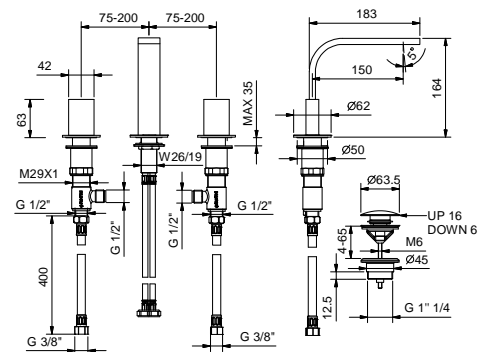

N504S
lead free

3-hole washbasin mixer - VENEZIA IN

- spout projection 15 cm
- without handles
- flow restrictor 5 l/min at 3 bar
- 90° ceramic cartridge
- flexible supply lines
- WITH pop-up WASTE

NOTE: handles to be ordered separately, pls. refer to the "Handles" section

Chrome	29 02 N504S
Polished Nickel PVD	29 95 N504S
Matt Gun Metal PVD	29 P5 N504S
Matt British Gold PVD	29 P6 N504S
Matt Copper PVD	29 P9 N504S
Gold Plus	29 01 N504S