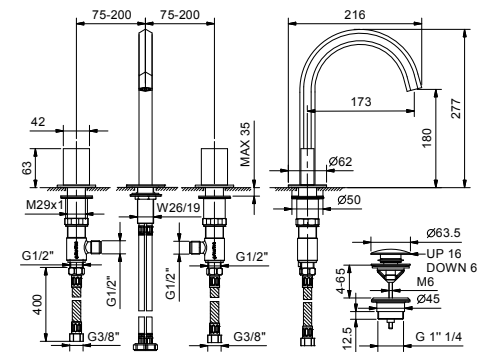

N404S
lead free

3-hole washbasin mixer

- spout projection 17,5 cm
- without handles
- flow restrictor 5 l/min at 3 bar
- 90° ceramic cartridge
- flexible supply lines
- WITH pop-up WASTE

NOTE: handles to be ordered separately, pls. refer to the "Handles" section

Chrome	29 02 N404S
Polished Nickel PVD	29 95 N404S
Matt Gun Metal PVD	29 P5 N404S
Matt British Gold PVD	29 P6 N404S
Matt Copper PVD	29 P9 N404S
Gold Plus	29 01 N404S