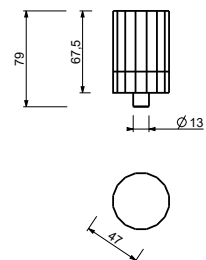

N746CG

VENEZIA Crystal handle - MATT AMBER

- brass handle holder
- for articles: N013SB - N113SB - N458SWB+R011A - N411SB+R011A - N511SB+R011A - N291SB - N019SB - N017SB

Chrome	29 02 N746CG
Polished Nickel PVD	29 95 N746CG
Matt Gun Metal PVD	29 P5 N746CG
Matt British Gold PVD	29 P6 N746CG
Matt Copper PVD	29 P9 N746CG
Gold Plus	29 01 N746CG