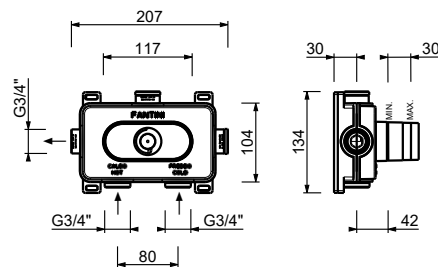

D400A

Built-in piece

19 00 D400A