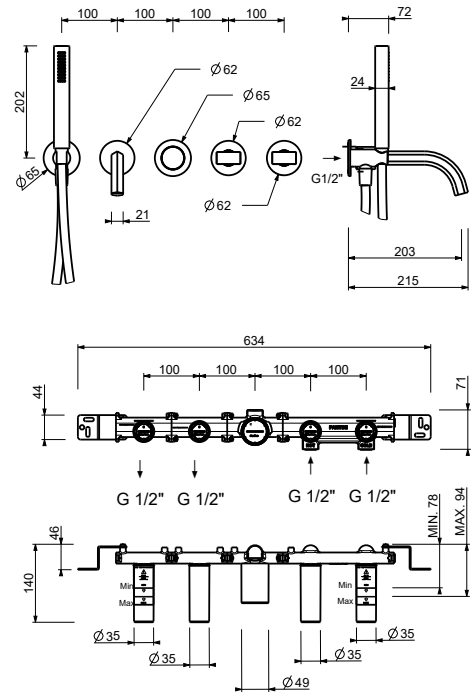

Built-in bathtub mixer

- spout projection 20 cm
- without handles
- **2-way** diverter with turning knob
- VENEZIA handshower
- water plug with showerholder
- brass hose 150 cm
- brass hose 140 cm in PVD options
- 90° ceramic cartridge
- 1/2" inlets

N019SB

External piece

Chrome	29 02 N019SB
Polished Nickel PVD	29 95 N019SB
Matt Gun Metal PVD	29 P5 N019SB
Matt British Gold PVD	29 P6 N019SB
Matt Copper PVD	29 P9 N019SB
Gold Plus	29 01 N019SB

N019A

Built-in piece

44 00 N019A