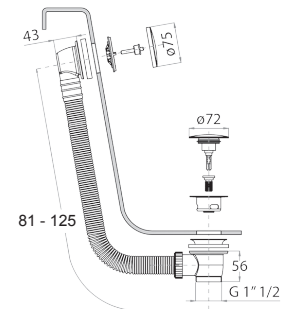

Bathtub drain

- with handle
- WITH WASTE

N.B. complete finishing list in the section miscellaneous articles at the end of the pricelist