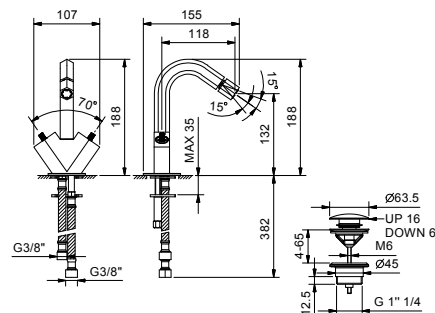

Chrome	29 02 N462SF
Polished Nickel PVD	29 95 N462SF
Matt Gun Metal PVD	29 P5 N462SF
Matt British Gold PVD	29 P6 N462SF
Matt Copper PVD	29 P9 N462SF
Gold Plus	29 01 N462SF

8486

Double-function hydrobrush

- for WC cleaning
- for personal care if used with a shower mixer
- water plug with showerholder
- stop valve
- Base material: brass
- round backplate
- 120 cm PVC flexible
- 1/2" inlet

N.B. complete finishing list in the section miscellaneous articles at the end of the pricelist