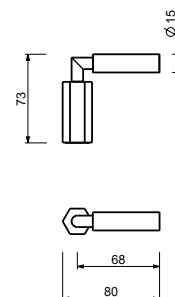

Chrome - Matt Black   29 02 N54713

N546

VENEZIA right-side lever

- Base material: brass
- for articles: N404SW - N404S - N504SW - N504S - N405SW - N458SWB - N013SB - N113SB - N409SW - N409S - N411SB - N509SW - N509S - N511SB - N465S - N565S - N467S - N580SB - N291SB (shower)