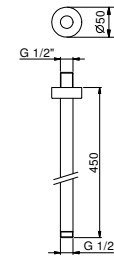

OPTIONAL: Built-in part for plasterboard

W046 91 00 W046

5943

Shower set

- VENEZIA handshower
- water plug with showerholder
- round backplate
- brass hose 150 cm
- brass hose 140 cm in PVD options
- 1/2" inlet