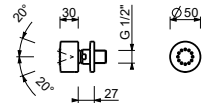

Lateral body spray

- Base material: brass
- adjustable
- anti-lime scale system
- 1/2" inlet

Chrome	86 02 9248
Polished Nickel PVD	86 95 9248
Matt Gun Metal PVD	86 P5 9248
Matt British Gold PVD	86 P6 9248
Matt Copper PVD	86 P9 9248
Gold Plus	86 01 9248