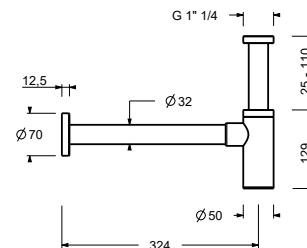

9234

Bottle trap

- 1" 1/4
- for washbasin

N.B. complete finishing list in the section miscellaneous articles at the end of the pricelist

Chrome	91 02 9234
Polished Nickel PVD	91 95 9234
Matt Gun Metal PVD	91 P5 9234
Matt British Gold PVD	91 P6 9234
Matt Copper PVD	91 P9 9234
Gold Plus	91 01 9234