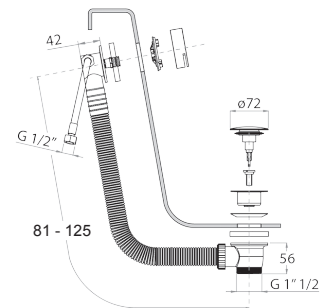

Bathtub drain

- with handle
- bath-tub drain with overflow
- WITH WASTE

N.B. complete finishing list in the section miscellaneous articles at the end of the pricelist