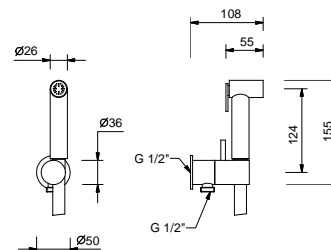

Chrome	91 02 8486
Polished Nickel PVD	91 95 8486
Matt Gun Metal PVD	91 P5 8486
Matt British Gold PVD	91 P6 8486
Matt Copper PVD	91 P9 8486
Gold Plus	91 01 8486