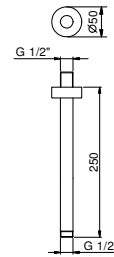

OPTIONAL: Built-in part for plasterboard

W046 91 00 W046

9236

Shower arm

- 25 cm long
- round backplate
- ceiling-mount
- 1/2" inlet

Chrome	86 02 9236
Polished Nickel PVD	86 95 9236
Matt Gun Metal PVD	86 P5 9236
Matt British Gold PVD	86 P6 9236
Matt Copper PVD	86 P9 9236
Gold Plus	86 01 9236