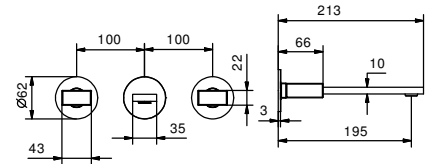

lead $\varnothing$ free

Wall-mount washbasin mixer - VENEZIA IN

- spout projection 19,5 cm
- without handles
- flow restrictor 5 l/min at 3 bar
- 90° ceramic cartridge
- 1/2" inlets
- WITHOUT WASTE

NOTE: handles to be ordered separately, pls. refer to the "Handles" section

N113SB

External piece

Chrome	29 02 N113SB
Polished Nickel PVD	29 95 N113SB
Matt Gun Metal PVD	29 P5 N113SB
Matt British Gold PVD	29 P6 N113SB
Matt Copper PVD	29 P9 N113SB
Gold Plus	29 01 N113SB