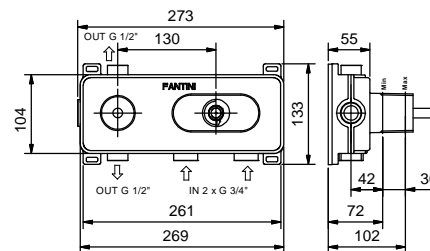

Parte empotrable

19 00 D372A

PRECIO TOTAL

- Cromo
- Nickel PVD
- Matt Gun Metal PVD
- Matt British Gold PVD
- Matt Copper PVD
- Oro Plus