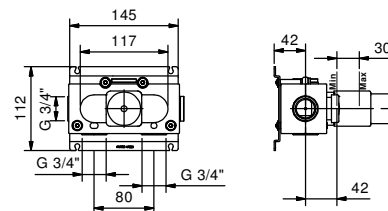

Parte empotrable

19 00 D300A

PRECIO TOTAL

- Cromo
- Nickel PVD
- Matt Gun Metal PVD
- Matt British Gold PVD
- Matt Copper PVD
- Oro Plus