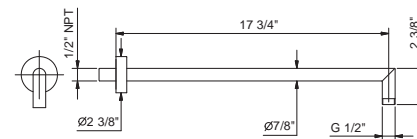

OPTIONAL: Built-in part

W046U	91 00 W046U