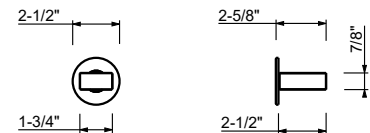

2-Way diverter with integrated volume control

- For remote installation
- 1/2" NPT inlets and outlets
- Accessible shut-off valves and filters
- Without handle
- Flow rate: 8.9 gpm @ 60 psi (primary outlet)
- Flow rate: 7.6 gpm @ 60 psi (secondary outlet)

To be used with thermostatic mixer G500BU+D400AU

Handle to be ordered separately, please refer to Handles section