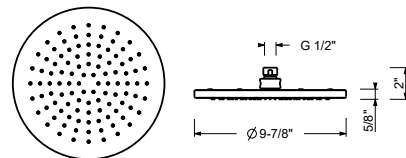

8146U

9 7/8" Round showerhead

- Solid stainless steel construction
- Anti-limescale membrane
- Water flow restricted to 2.0 gpm

Compatible with all Fantini wall and ceiling mount shower arms

Chrome	86 02 8146U
Polished Nickel PVD	86 95 8146U
Matte Gun Metal PVD	86 P5 8146U
Matte British Gold PVD	86 P6 8146U
Matte Copper PVD	86 P9 8146U
Gold Plus	86 01 8146U