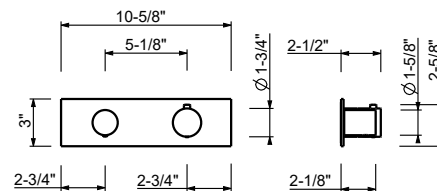

3/4" Thermostatic mixer with 3-way diverter

- Temperature control with safety override button at 100° F
- 3/4" NPT inlets, 1/2" outlets on rough
- Flow rate: 8.7 gpm @ 60 psi (primary outlet)
- Flow rate: 7.4 gpm @ 60 psi (secondary outlet)
- Flow rate: 7.4 gpm @ 60 psi (third outlet)
- Anti-scald mechanism
- Watertight casing for added safety
- Accessible shut-off valves and filters
- For horizontal installation