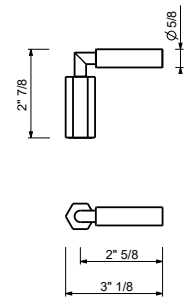

Chrome	29 02 N547
Polished Nickel PVD	29 95 N547
Matte Gun Metal PVD	29 P5 N547
Matte British Gold PVD	29 P6 N547
Matte Copper PVD	29 P9 N547
Pure Brass PVD	29 Q7 N547
Raw Metal PVD	29 Q8 N547
Gold Plus	29 01 N547