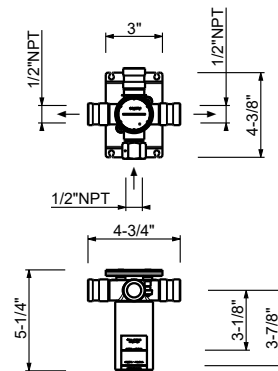

2-Way diverter with integrated volume control

- For remote installation
- 1/2" NPT inlets and outlets
- Accessible shut-off valves and filters
- Without handle
- Flow rate: 8.9 gpm @ 60 psi (primary outlet)
- Flow rate: 7.6 gpm @ 60 psi (secondary outlet)

To be used with thermostatic mixer G500BU+D400AU

Handle to be ordered separately, please refer to Handles section