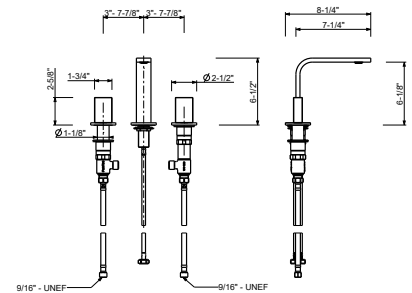

N504SWU

Three-hole washbasin mixer, flat spout

- 5 7/8" spout projection
- 6 1/2" spout height
- Water flow restricted to 1.2 gpm
- Ceramic disc cartridges, 1/4 turn
- Flexible supply lines included

Note: Handles (2 PCS required) to be ordered separately, please refer to the "Handles" section. Drain not included, please select W095U or W097U in the Miscellaneous Articles section.

Chrome	29 02 N504SWU
Polished Nickel PVD	29 95 N504SWU
Matte Gun Metal PVD	29 P5 N504SWU
Matte British Gold PVD	29 P6 N504SWU
Matte Copper PVD	29 P9 N504SWU
Pure Brass PVD	29 Q7 N504SWU
Raw Metal PVD	29 Q8 N504SWU
Gold Plus	29 01 N504SWU