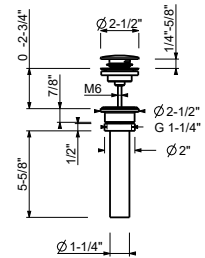

**W097U**

**1 1/4" Universal Free flow drain (always open)**

• Compatible for installation on sinks with or without overflow

**Complete list of available finishes in the Miscellaneous Articles section.**