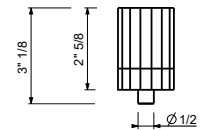

N746CE

VENEZIA Crystal handle - TRASPARENT LIGHT BLUE

• For articles: N013SBU - N113SBU - N291SBU - N019SBU - N017SBU

Chrome	29 02 N746CE
Polished Nickel PVD	29 95 N746CE
Matte Gun Metal PVD	29 P5 N746CE
Matte British Gold PVD	29 P6 N746CE
Matte Copper PVD	29 P9 N746CE
Gold Plus	29 01 N746CE

N746CF

VENEZIA Crystal handle - MATTE LIGHT BLUE

• For articles: N013SBU - N113SBU - N291SBU - N019SBU - N017SBU

Chrome	29 02 N746CF
Polished Nickel PVD	29 95 N746CF
Matte Gun Metal PVD	29 P5 N746CF
Matte British Gold PVD	29 P6 N746CF
Matte Copper PVD	29 P9 N746CF
Gold Plus	29 01 N746CF

N746CI

VENEZIA Crystal handle - TRANSPARENT AMBER

• For articles: N013SBU - N113SBU - N291SBU - N019SBU - N017SBU

Chrome	29 02 N746CI
Polished Nickel PVD	29 95 N746CI
Matte Gun Metal PVD	29 P5 N746CI
Matte British Gold PVD	29 P6 N746CI
Matte Copper PVD	29 P9 N746CI
Gold Plus	29 01 N746CI

N746CG

VENEZIA Crystal handle - MATTE AMBER

• For articles: N013SBU - N113SBU - N291SBU - N019SBU - N017SBU

Chrome	29 02 N746CG
Polished Nickel PVD	29 95 N746CG
Matte Gun Metal PVD	29 P5 N746CG
Matte British Gold PVD	29 P6 N746CG
Matte Copper PVD	29 P9 N746CG
Gold Plus	29 01 N746CG