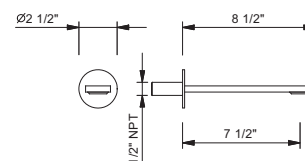

C945U

VENEZIA wall-mount tub spout, 8" projection

- Round escutcheon
- Integrated aerator
- 1/2" NPT male connection
- 6 gpm @ 60 psi

Chrome	29 02 C945U
Polished Nickel PVD	29 95 C945U
Matte Gun Metal PVD	29 P5 C945U
Matte British Gold PVD	29 P6 C945U
Matte Copper PVD	29 P9 C945U
Pure Brass PVD	29 Q7 C945U
Raw Metal PVD	29 Q8 C945U
Gold Plus	29 01 C945U