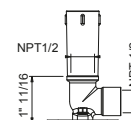

OPTIONAL: Built-in part

W046U	91 00 W046U