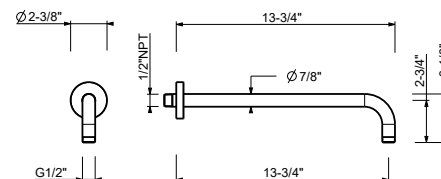

**OPTIONAL: Built-in part**

<b>W046U</b>	91 00 W046U
--------------	-------------

**8137U**

**13 3/4" Wall-mount shower arm**

- Round escutcheon
- Curved angle
- 1/2" NPT male connection

Chrome	86 02 8137U
Polished Nickel PVD	86 95 8137U
Matte Gun Metal PVD	86 P5 8137U
Matte British Gold PVD	86 P6 8137U
Matte Copper PVD	86 P9 8137U
Pure Brass PVD	86 Q7 8137U
Raw Metal PVD	86 Q8 8137U
Gold Plus	86 01 8137U