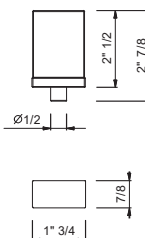

N448

VENEZIA Metal handle

Compatible with the following articles: N404SWU - N504SWU - N405SWU - N456SWU - N013SBU - N113SBU - N462SWU - N409SWU - N509SWU - N411SBU+R011AU - N511SBU+R011AU - N291SBU - N376SBU - N465SU - N565SU - N467SU - N567SU - N580SBU - N019SBU - N017AU

Chrome	29 02 N448
Polished Nickel PVD	29 95 N448
Matte Gun Metal PVD	29 P5 N448
Matte British Gold PVD	29 P6 N448
Matte Copper PVD	29 P9 N448
Pure Brass PVD	29 Q7 N448
Raw Metal PVD	29 Q8 N448
Gold Plus	29 01 N448

N348

VENEZIA Textured metal handle

Compatible with the following articles: N404SWU - N504SWU - N405SWU - N456SWU - N013SBU - N113SBU - N462SWU - N409SWU - N509SWU - N411SBU+R011AU - N511SBU+R011AU - N291SBU - N376SBU - N465SU - N565SU - N467SU - N567SU - N580SBU - N019SBU - N017AU

Chrome	29 02 N348
Polished Nickel PVD	29 95 N348
Matte Gun Metal PVD	29 P5 N348
Matte British Gold PVD	29 P6 N348
Matte Copper PVD	29 P9 N348
Gold Plus	29 01 N348

N448C5

VENEZIA Murano glass handle - Black

Compatible with the following articles: N404SWU - N504SWU - N405SWU - N013SBU - N113SBU - N456SWU - N462SWU - N409SWU - N411SBU - N509SWU - N511SBU - N291SBU - N465SU - N565SU - N467SU - N580SBU - N019SBU - N017SBU - N376SBU

Chrome	29 02 N448C5
Polished Nickel PVD	29 95 N448C5
Matte Gun Metal PVD	29 P5 N448C5
Matte British Gold PVD	29 P6 N448C5
Matte Copper PVD	29 P9 N448C5
Pure Brass PVD	29 Q7 N448C5
Raw Metal PVD	29 Q8 N448C5
Gold Plus	29 01 N448C5

N448CB

VENEZIA Murano glass handle - White

Compatible with the following articles: N404SWU - N504SWU - N405SWU - N013SBU - N113SBU - N456SWU - N462SWU - N409SWU - N411SBU - N509SWU - N511SBU - N291SBU - N465SU - N565SU - N467SU - N580SBU - N019SBU - N017SBU - N376SBU