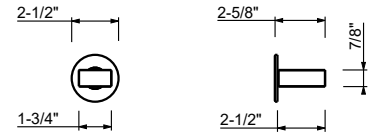

3 way diverter with integrated volume control

- For remote installation
- 1/2" NPT inlets and outlets
- Accessible shut-off valves and filters
- Without handle
- Flow rate: 8.7 gpm @ 60 psi (primary outlet)
- Flow rate: 7.4 gpm @ 60 psi (secondary outlet)
- Flow rate: 7.4 gpm @ 60 psi (third outlet)

To be used with thermostatic mixer G500BU+D400AU

Handle to be ordered separately, please refer to Handles section

N376SBU

Trim

Chrome	29 02 N376SBU
Polished Nickel PVD	29 95 N376SBU
Matte Gun Metal PVD	29 P5 N376SBU
Matte British Gold PVD	29 P6 N376SBU
Matte Copper PVD	29 P9 N376SBU
Pure Brass PVD	29 Q7 N376SBU
Raw Metal PVD	29 Q8 N376SBU
Gold Plus	29 01 N376SBU

N377AU

Rough

19 00 N377AU