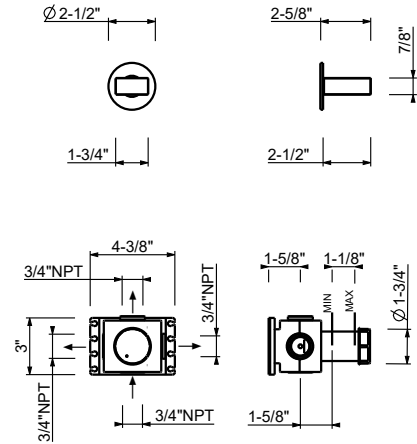

**D391AU**

**Rough**

19 00 D391AU

**W213U**

**OPTIONAL - Easy Fix System**

- Includes backplate and connections
- Suitable for vertical and horizontal installation
- **1 outlet:** D400AU + D391AU
- **2 outlets:** D400AU + (2) D391AU