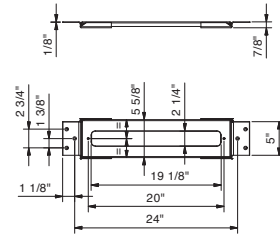

9325

Mounting plate for deck-mount bathtub mixer

- screw covers
- mounting plate
- without cover plate

NOTE: To be finished with inspectable cover materials

Chrome

91 02 9325