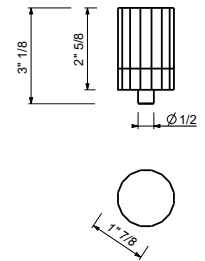

N746C6

VENEZIA Crystal handle - TRANSPARENT WHITE

• For articles: N013SBU - N113SBU - N291SBU - N019SBU - N017SBU

Chrome	29 02 N746C6
Polished Nickel PVD	29 95 N746C6
Matte Gun Metal PVD	29 P5 N746C6
Matte British Gold PVD	29 P6 N746C6
Matte Copper PVD	29 P9 N746C6
Gold Plus	29 01 N746C6