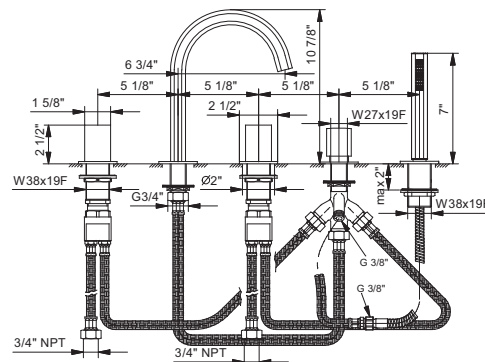

N465SU

5-Hole Roman tub set

- 6 3/4" spout projection
- Hexagonal handshower with anti-siphon check valve
- 58" metal hose
- Diverter
- Water flow restricted to 1.8 gpm for handshower
- Max 8 gpm @ 60 psi

Note: Handles (2 PCS required) to be ordered separately, please refer to the "Handles" section.

Chrome	29 02 N465SU
Polished Nickel PVD	29 95 N465SU
Matte Gun Metal PVD	29 P5 N465SU
Matte British Gold PVD	29 P6 N465SU
Matte Copper PVD	29 P9 N465SU
Pure Brass PVD	29 Q7 N465SU
Raw Metal PVD	29 Q8 N465SU
Gold Plus	29 01 N465SU