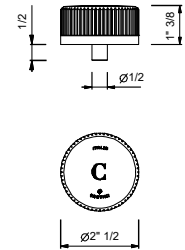

N646C5

VENEZIA right-side Crystal handle (C) - Black

Compatible with the following articles: N404SWU - N504SWU - N405SWU - N013SBU - N113SBU - N409SWU - N411SBU - N509SWU - N511SBU - N465SU - N565SU - N467SU - N019SBU - N017SBU

Chrome	29 02 N646C5
Polished Nickel PVD	29 95 N646C5
Matte Gun Metal PVD	29 P5 N646C5
Matte British Gold PVD	29 P6 N646C5
Matte Copper PVD	29 P9 N646C5
Pure Brass PVD	29 Q7 N646C5
Raw Metal PVD	29 Q8 N646C5
Gold Plus	29 01 N646C5

N646CB

VENEZIA right-side Crystal handle (C) - White

Compatible with the following articles: N404SWU - N504SWU - N405SWU - N013SBU - N113SBU - N409SWU - N411SBU - N509SWU - N511SBU - N465SU - N565SU - N467SU - N019SBU - N017SBU

Chrome	29 02 N646CB
Polished Nickel PVD	29 95 N646CB
Matte Gun Metal PVD	29 P5 N646CB
Matte British Gold PVD	29 P6 N646CB
Matte Copper PVD	29 P9 N646CB
Pure Brass PVD	29 Q7 N646CB
Raw Metal PVD	29 Q8 N646CB
Gold Plus	29 01 N646CB

N647C5

VENEZIA left-side Crystal handle (H) - Black

Compatible with the following articles: N404SWU - N504SWU - N405SWU - N013SBU - N113SBU - N409SWU - N411SBU - N509SWU - N511SBU - N465SU - N565SU - N467SU - N019SBU - N017SBU

Chrome	29 02 N647C5
Polished Nickel PVD	29 95 N647C5
Matte Gun Metal PVD	29 P5 N647C5
Matte British Gold PVD	29 P6 N647C5
Matte Copper PVD	29 P9 N647C5
Pure Brass PVD	29 Q7 N647C5
Raw Metal PVD	29 Q8 N647C5
Gold Plus	29 01 N647C5

N647CB

VENEZIA left-side Crystal handle (H) - White

Compatible with the following articles: N404SWU - N504SWU - N405SWU - N013SBU - N113SBU - N409SWU - N411SBU - N509SWU - N511SBU - N465SU - N565SU - N467SU - N019SBU - N017SBU

Chrome	29 02 N647CB
Polished Nickel PVD	29 95 N647CB
Matte Gun Metal PVD	29 P5 N647CB
Matte British Gold PVD	29 P6 N647CB
Matte Copper PVD	29 P9 N647CB
Pure Brass PVD	29 Q7 N647CB
Raw Metal PVD	29 Q8 N647CB
Gold Plus	29 01 N647CB