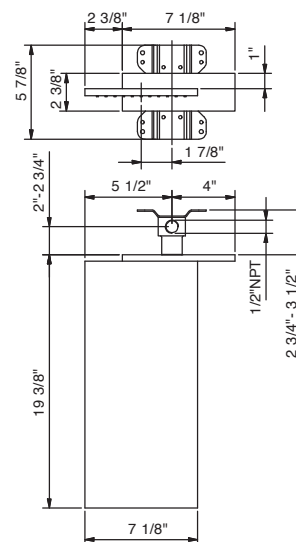

MILANO rainfall showerhead

- Showerhead offset to the left, 19 3/8" projection
- Rough and trim all made of solid brass
- Fixing system ensuring firm installation
- Anti-limescale membrane
- Water flow restricted to 2.2 gpm

Fully inspectable for maintenance and cleaning

8036BU

Trim	
Chrome	86 02 8036BU
Polished Nickel PVD	86 95 8036BU
Matte Gun Metal PVD	86 P5 8036BU
Matte British Gold PVD	86 P6 8036BU
Matte Copper PVD	86 P9 8036BU
Pure Brass PVD	86 Q7 8036BU
Raw Metal PVD	86 Q8 8036BU
Gold Plus	86 01 8036BU

8036AU

Rough	
	86 00 8036AU