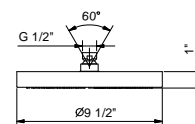

8083U

9 1/2" Round showerhead

- Solid stainless steel construction
- Anti-limescale membrane
- Water flow restricted to 2.0 gpm

Compatible with all Fantini wall and ceiling mount shower arms

Chrome	86 02 8083U
Polished Nickel PVD	86 95 8083U
Matte Gun Metal PVD	86 P5 8083U
Matte British Gold PVD	86 P6 8083U
Matte Copper PVD	86 P9 8083U
Pure Brass PVD	86 Q7 8083U
Raw Metal PVD	86 Q8 8083U
Gold Plus	86 01 8083U

8083UC

9 1/2" Round showerhead - Restricted to 1.8 gpm

- Solid stainless steel construction
- Anti-limescale membrane
- Water flow restricted to 1.8 gpm

Compatible with all Fantini wall and ceiling mount shower arms

Chrome	86 02 8083UC
Polished Nickel PVD	86 95 8083UC
Matte Gun Metal PVD	86 P5 8083UC
Matte British Gold PVD	86 P6 8083UC
Matte Copper PVD	86 P9 8083UC
Pure Brass PVD	86 Q7 8083UC
Raw Metal PVD	86 Q8 8083UC
Gold Plus	86 01 8083UC

8142U

9 1/2" Round showerhead

- Base material: ABS
- Anti-limescale membrane
- Water flow restricted to 2.0 gpm

Compatible with all Fantini wall and ceiling mount shower arms

Chrome	86 02 8142U
Polished Nickel PVD	86 95 8142U
Matte Gun Metal PVD	86 P5 8142U
Matte British Gold PVD	86 P6 8142U
Gold Plus	86 01 8142U

8142UC

9 1/2" Round showerhead - Restricted to 1.8 gpm

- Base material: ABS
- Anti-limescale membrane
- Water flow restricted to 1.8 gpm

Compatible with all Fantini wall and ceiling mount shower arms

Chrome	86 02 8142UC
Polished Nickel PVD	86 95 8142UC
Matte Gun Metal PVD	86 P5 8142UC
Matte British Gold PVD	86 P6 8142UC
Gold Plus	86 01 8142UC