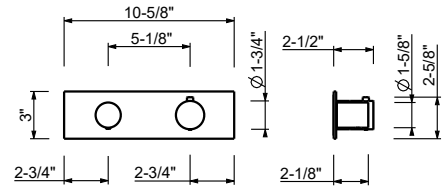

3/4" Thermostatic mixer with 2-way diverter

- Temperature control with safety override button at 100° F
- 3/4" NPT inlets, 1/2" outlets on rough
- Flow rate: 8.9 gpm @ 60 psi (primary outlet)
- Flow rate: 7.6 gpm @ 60 psi (secondary outlet)
- Anti-scald mechanism
- Watertight casing for added safety
- Accessible shut-off valves and filters
- For horizontal installation

G572BU

Trim

Chrome	87 02 G572BU
Polished Nickel PVD	87 95 G572BU
Matte Gun Metal PVD	87 P5 G572BU
Matte British Gold PVD	87 P6 G572BU
Matte Copper PVD	87 P9 G572BU
Pure Brass PVD	87 Q7 G572BU
Raw Metal PVD	87 Q8 G572BU
Gold Plus	87 01 G572BU