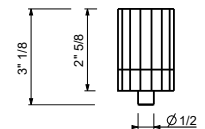

N746CE

VENEZIA Crystal handle - TRASPARENT LIGHT BLUE

• For articles: N013SBU - N113SBU - N291SBU - N019SBU - N017SBU

Chrome	29 02 N746CE
Polished Nickel PVD	29 95 N746CE
Matte Gun Metal PVD	29 P5 N746CE
Matte British Gold PVD	29 P6 N746CE
Matte Copper PVD	29 P9 N746CE
Gold Plus	29 01 N746CE

N746CF

VENEZIA Crystal handle - MATTE LIGHT BLUE

• For articles: N013SBU - N113SBU - N291SBU - N019SBU - N017SBU

Chrome	29 02 N746CF
Polished Nickel PVD	29 95 N746CF
Matte Gun Metal PVD	29 P5 N746CF
Matte British Gold PVD	29 P6 N746CF
Matte Copper PVD	29 P9 N746CF
Gold Plus	29 01 N746CF

N746CI

VENEZIA Crystal handle - TRANSPARENT AMBER

• For articles: N013SBU - N113SBU - N291SBU - N019SBU - N017SBU

Chrome	29 02 N746CI
Polished Nickel PVD	29 95 N746CI
Matte Gun Metal PVD	29 P5 N746CI
Matte British Gold PVD	29 P6 N746CI
Matte Copper PVD	29 P9 N746CI
Gold Plus	29 01 N746CI

N746CG

VENEZIA Crystal handle - MATTE AMBER

• For articles: N013SBU - N113SBU - N291SBU - N019SBU - N017SBU

Chrome	29 02 N746CG
Polished Nickel PVD	29 95 N746CG
Matte Gun Metal PVD	29 P5 N746CG
Matte British Gold PVD	29 P6 N746CG
Matte Copper PVD	29 P9 N746CG
Gold Plus	29 01 N746CG