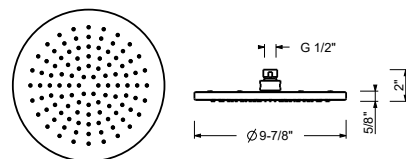

8146UC

9 7/8" Round showerhead - Restricted to 1.8 gpm

- Solid stainless steel construction
- Anti-limescale membrane
- Water flow restricted to 1.8 gpm

Compatible with all Fantini wall and ceiling mount shower arms

Chrome	86 02 8146UC
Polished Nickel PVD	86 95 8146UC
Matte Gun Metal PVD	86 P5 8146UC
Matte British Gold PVD	86 P6 8146UC
Matte Copper PVD	86 P9 8146UC
Gold Plus	86 01 8146UC