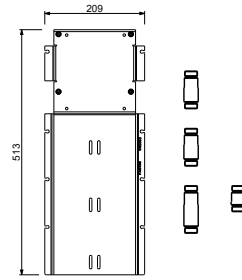

EXAMPLE OF CONFIGURATION - 1 OUTLET

EXAMPLE OF CONFIGURATION - 2 OUTLETS

91 00 W213U

**W214U**

**OPTIONAL - Easy Fix System**

- Includes backplate and connections
- Suitable for vertical and horizontal installation
- **3 outlets:** D400AU + (3) D391AU