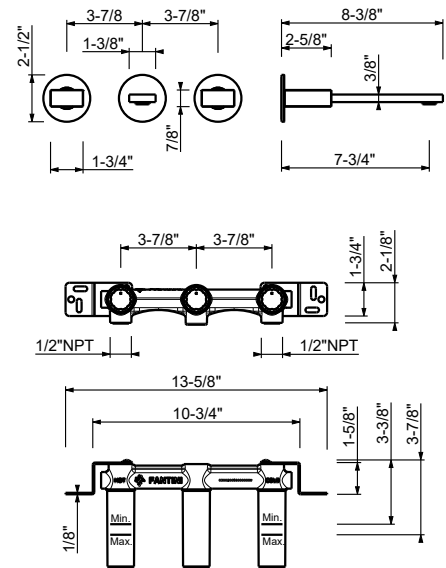

**R010AU**

**Rough**

44 00 R010AU

**Wall-mount washbasin mixer, flat spout**

- 7 3/4" spout projection
- Water flow restricted to 1.2 gpm
- Ceramic disc cartridges, 1/4 turn

**Note: Handles (2 PCS required) to be ordered separately, please refer to the "Handles" section. Drain not included, please select W095U or W097U in the Miscellaneous Articles section.**