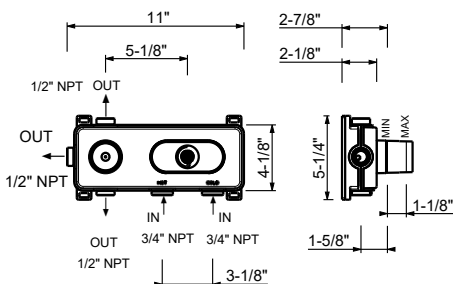

**D372AU**

**Rough**

19 00 D372AU

**3/4" Thermostatic mixer with 3-way diverter**

- Temperature control with safety override button at 100° F
- 3/4" NPT inlets, 1/2" outlets on rough
- Flow rate: 8.7 gpm @ 60 psi (primary outlet)
- Flow rate: 7.4 gpm @ 60 psi (secondary outlet)
- Flow rate: 7.4 gpm @ 60 psi (third outlet)
- Anti-scald mechanism
- Watertight casing for added safety
- Accessible shut-off valves and filters
- For horizontal installation