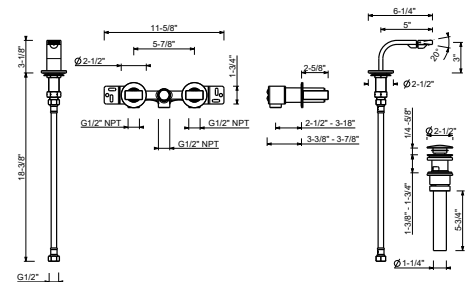

N511SBU

Trim

Chrome	29 02 N511SBU
Polished Nickel PVD	29 95 N511SBU
Matte Gun Metal PVD	29 P5 N511SBU
Matte British Gold PVD	29 P6 N511SBU
Matte Copper PVD	29 P9 N511SBU
Pure Brass PVD	29 Q7 N511SBU
Raw Metal PVD	29 Q8 N511SBU
Gold Plus	29 01 N511SBU