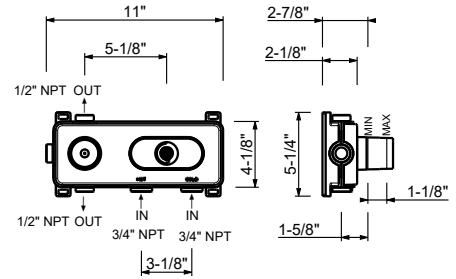

D372AU

Rough

19 00 D372AU