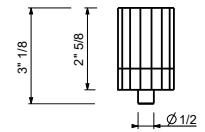

N746CE

VENEZIA Crystal handle - TRASPARENT LIGHT BLUE

• For articles: N013SBU - N113SBU - N291SBU - N019SBU - N017SBU

Chrome	29 02 N746CE
Polished Nickel PVD	29 95 N746CE
Matte Gun Metal PVD	29 P5 N746CE
Matte British Gold PVD	29 P6 N746CE
Matte Copper PVD	29 P9 N746CE
Gold Plus	29 01 N746CE

N746CF

VENEZIA Crystal handle - MATTE LIGHT BLUE

• For articles: N013SBU - N113SBU - N291SBU - N019SBU - N017SBU

Chrome	29 02 N746CF
Polished Nickel PVD	29 95 N746CF
Matte Gun Metal PVD	29 P5 N746CF
Matte British Gold PVD	29 P6 N746CF
Matte Copper PVD	29 P9 N746CF
Gold Plus	29 01 N746CF

N746CI

VENEZIA Crystal handle - TRANSPARENT AMBER

• For articles: N013SBU - N113SBU - N291SBU - N019SBU - N017SBU

Chrome	29 02 N746CI
Polished Nickel PVD	29 95 N746CI
Matte Gun Metal PVD	29 P5 N746CI
Matte British Gold PVD	29 P6 N746CI
Matte Copper PVD	29 P9 N746CI
Gold Plus	29 01 N746CI

N746CG

VENEZIA Crystal handle - MATTE AMBER

• For articles: N013SBU - N113SBU - N291SBU - N019SBU - N017SBU

Chrome	29 02 N746CG
Polished Nickel PVD	29 95 N746CG
Matte Gun Metal PVD	29 P5 N746CG
Matte British Gold PVD	29 P6 N746CG
Matte Copper PVD	29 P9 N746CG
Gold Plus	29 01 N746CG