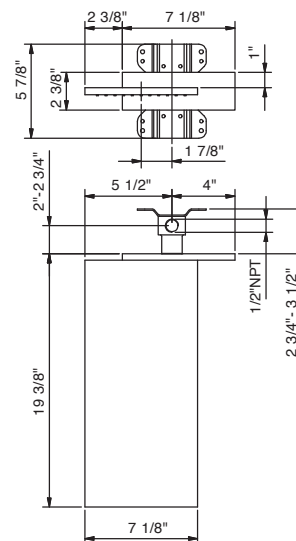

**8036AU**

Rough	
	86 00 8036AU

**8027U**

**11 3/4" Wall-mount shower arm**

- Round escutcheon
- Curved angle
- 1/2" NPT male connection

Chrome	86 02 8027U
Polished Nickel PVD	86 95 8027U
Matte Gun Metal PVD	86 P5 8027U
Matte British Gold PVD	86 P6 8027U
Matte Copper PVD	86 P9 8027U
Pure Brass PVD	86 Q7 8027U
Raw Metal PVD	86 Q8 8027U
Gold Plus	86 01 8027U