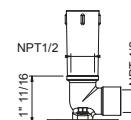

OPTIONAL: Built-in part

W046U	91 00 W046U