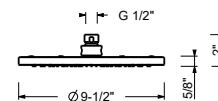

8083U

9 1/2" Round showerhead

- Solid stainless steel construction
- Anti-limescale membrane
- Water flow restricted to 2.0 gpm

Compatible with all Fantini wall and ceiling mount shower arms

Chrome	86 02 8083U
Polished Nickel PVD	86 95 8083U
Matte Gun Metal PVD	86 P5 8083U
Matte British Gold PVD	86 P6 8083U
Matte Copper PVD	86 P9 8083U
Pure Brass PVD	86 Q7 8083U
Raw Metal PVD	86 Q8 8083U
Gold Plus	86 01 8083U

8083UC

9 1/2" Round showerhead - Restricted to 1.8 gpm

- Solid stainless steel construction
- Anti-limescale membrane
- Water flow restricted to 1.8 gpm

Compatible with all Fantini wall and ceiling mount shower arms

Chrome	86 02 8083UC
Polished Nickel PVD	86 95 8083UC
Matte Gun Metal PVD	86 P5 8083UC
Matte British Gold PVD	86 P6 8083UC
Matte Copper PVD	86 P9 8083UC
Pure Brass PVD	86 Q7 8083UC
Raw Metal PVD	86 Q8 8083UC
Gold Plus	86 01 8083UC

8142U

9 1/2" Round showerhead

- Base material: ABS
- Anti-limescale membrane
- Water flow restricted to 2.0 gpm

Compatible with all Fantini wall and ceiling mount shower arms

Chrome	86 02 8142U
Polished Nickel PVD	86 95 8142U
Matte Gun Metal PVD	86 P5 8142U
Matte British Gold PVD	86 P6 8142U
Gold Plus	86 01 8142U

8142UC

9 1/2" Round showerhead - Restricted to 1.8 gpm

- Base material: ABS
- Anti-limescale membrane
- Water flow restricted to 1.8 gpm

Compatible with all Fantini wall and ceiling mount shower arms

Chrome	86 02 8142UC
Polished Nickel PVD	86 95 8142UC
Matte Gun Metal PVD	86 P5 8142UC
Matte British Gold PVD	86 P6 8142UC
Gold Plus	86 01 8142UC