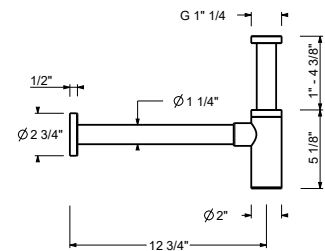

**9234**

**Bottle Trap**

• for washbasin  
• 1 1/4" inlet  
• 1 1/4" outlet

**Complete list of available finishes in the Miscellaneous Articles section.**

Chrome	91 02 9234
Polished Nickel PVD	91 95 9234
Matte Gun Metal PVD	91 P5 9234
Matte British Gold PVD	91 P6 9234
Matte Copper PVD	91 P9 9234
Pure Brass PVD	91 Q7 9234
Raw Metal PVD	91 Q8 9234
Gold Plus	91 01 9234