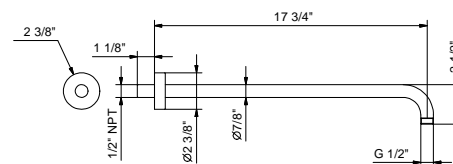

**OPTIONAL: Built-in part**

<b>W046U</b>	91 00 W046U
--------------	-------------

**8028U**

**17 3/4" Wall-mount shower arm**

- Round escutcheon
- Curved angle
- 1/2" NPT male connection

Chrome	86 02 8028U
Polished Nickel PVD	86 95 8028U
Matte Gun Metal PVD	86 P5 8028U
Matte British Gold PVD	86 P6 8028U
Matte Copper PVD	86 P9 8028U
Pure Brass PVD	86 Q7 8028U
Raw Metal PVD	86 Q8 8028U
Gold Plus	86 01 8028U