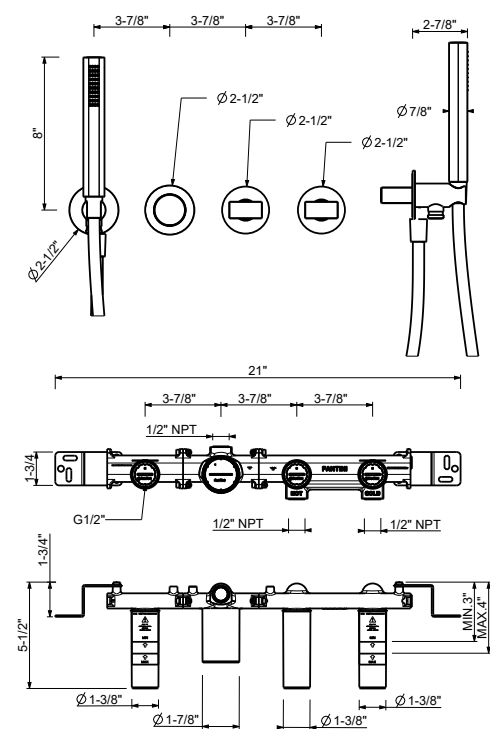

Wall-mount tub filler

- Without spout
- VENEZIA handshower
- 2-way diverter with turning knob
- Water plug with shower holder
- Water flow restricted to 1.8 gpm for handshower

Note: Handles (2 PCS required) to be ordered separately, please refer to the "Handles" section.