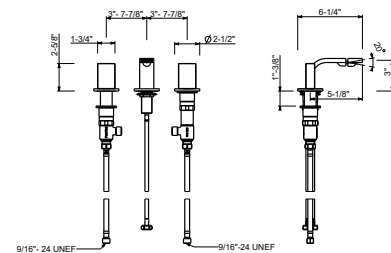

N509SWU

Three-hole bidet set, deck-mount flat spout

- 5 1/4" spout projection
- Ceramic disc cartridges, 1/4 turn
- Flexible supply lines included

Note: Handles (2 PCS required) to be ordered separately, please refer to the "Handles" section.

Drain not included, please select W095U or W097U in the Miscellaneous Articles section.

Chrome	29 02 N509SWU
Polished Nickel PVD	29 95 N509SWU
Matte Gun Metal PVD	29 P5 N509SWU
Matte British Gold PVD	29 P6 N509SWU
Matte Copper PVD	29 P9 N509SWU
Pure Brass PVD	29 Q7 N509SWU
Raw Metal PVD	29 Q8 N509SWU
Gold Plus	29 01 N509SWU