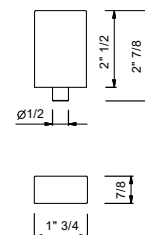

N448

VENEZIA Metal handle

Compatible with the following articles: N404SWU - N504SWU - N405SWU - N456SWU - N013SBU - N113SBU - N462SWU - N409SWU - N509SWU - N411SBU+R011AU - N511SBU+R011AU - N291SBU - N376SBU - N465SU - N565SU - N467SU - N567SU - N580SBU - N019SBU - N017AU

Chrome	29 02 N448
Polished Nickel PVD	29 95 N448
Matte Gun Metal PVD	29 P5 N448
Matte British Gold PVD	29 P6 N448
Matte Copper PVD	29 P9 N448
Pure Brass PVD	29 Q7 N448
Raw Metal PVD	29 Q8 N448
Gold Plus	29 01 N448

N348

VENEZIA Textured metal handle

Compatible with the following articles: N404SWU - N504SWU - N405SWU - N456SWU - N013SBU - N113SBU - N462SWU - N409SWU - N509SWU - N411SBU+R011AU - N511SBU+R011AU - N291SBU - N376SBU - N465SU - N565SU - N467SU - N567SU - N580SBU - N019SBU - N017AU

Chrome	29 02 N348
Polished Nickel PVD	29 95 N348
Matte Gun Metal PVD	29 P5 N348
Matte British Gold PVD	29 P6 N348
Matte Copper PVD	29 P9 N348
Gold Plus	29 01 N348

N448C5

VENEZIA Murano glass handle - Black

Compatible with the following articles: N404SWU - N504SWU - N405SWU - N013SBU - N113SBU - N456SWU - N462SWU - N409SWU - N411SBU - N509SWU - N511SBU - N291SBU - N465SU - N565SU - N467SU - N580SBU - N019SBU - N017SBU - N376SBU

Chrome	29 02 N448C5
Polished Nickel PVD	29 95 N448C5
Matte Gun Metal PVD	29 P5 N448C5
Matte British Gold PVD	29 P6 N448C5
Matte Copper PVD	29 P9 N448C5
Pure Brass PVD	29 Q7 N448C5
Raw Metal PVD	29 Q8 N448C5
Gold Plus	29 01 N448C5

N448CB

VENEZIA Murano glass handle - White

Compatible with the following articles: N404SWU - N504SWU - N405SWU - N013SBU - N113SBU - N456SWU - N462SWU - N409SWU - N411SBU - N509SWU - N511SBU - N291SBU - N465SU - N565SU - N467SU - N580SBU - N019SBU - N017SBU - N376SBU