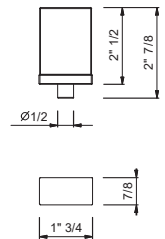

N448CD

VENEZIA Murano glass handle - Blue

Compatible with the following articles: N404SWU - N504SWU - N405SWU - N013SBU - N113SBU - N456SWU - N462SWU - N409SWU - N411SBU - N509SWU - N511SBU - N291SBU - N465SU - N565SU - N467SU - N580SBU - N019SBU - N017SBU - N376SBU

Chrome	29 02 N448CD
Polished Nickel PVD	29 95 N448CD
Matte Gun Metal PVD	29 P5 N448CD
Matte British Gold PVD	29 P6 N448CD
Matte Copper PVD	29 P9 N448CD
Pure Brass PVD	29 Q7 N448CD
Raw Metal PVD	29 Q8 N448CD
Gold Plus	29 01 N448CD