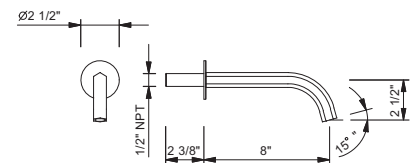

**N409SWU**

**Three-hole bidet set, deck-mount hexagonal spout**

- 4 5/8" spout projection
- Ceramic disc cartridges, 1/4 turn
- Flexible supply lines included

**Note: Handles (2 PCS required) to be ordered separately, please refer to the "Handles" section.**