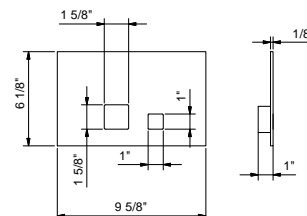

**8403U**

**Flush actuator plate - Square buttons**

- Stainless steel construction
- Flush fit controls
- Square push-button controls
- Compatible with GEBERIT models: 111.798.00.1, 111.335.00.5

**Complete list of available finishes in the Miscellaneous Articles section.**