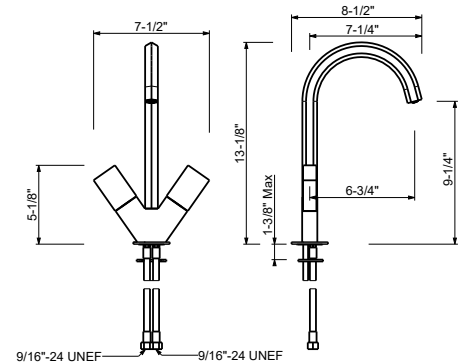

N456SWU

Single-hole washbasin mixer, hexagonal spout

- 6 3/4" spout projection
- 13 1/8" spout height
- Water flow restricted to 1.2 gpm
- Ceramic compression cartridges, 1/4 turn
- 1/2" flexible supply lines included

Note: Handles (2 PCS required) to be ordered separately, please refer to the "Handles" section. Drain not included, please select W095U or W097U in the Miscellaneous Articles section.