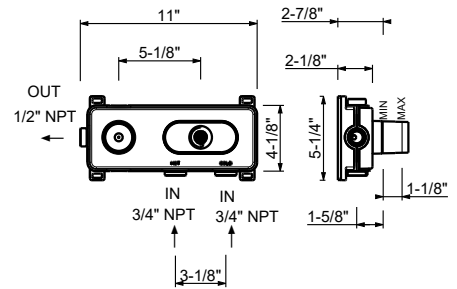

D331AU

Rough

19 00 D331AU