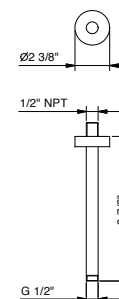

OPTIONAL: Built-in part

W046U	91 00 W046U