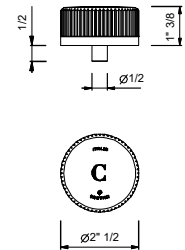

N646C5

VENEZIA right-side Crystal handle (C) - Black

Compatible with the following articles: N404SWU - N504SWU - N405SWU - N013SBU - N113SBU - N409SWU - N411SBU - N509SWU - N511SBU - N465SU - N565SU - N467SU - N019SBU - N017SBU

Chrome	29 02 N646C5
Polished Nickel PVD	29 95 N646C5
Matte Gun Metal PVD	29 P5 N646C5
Matte British Gold PVD	29 P6 N646C5
Matte Copper PVD	29 P9 N646C5
Pure Brass PVD	29 Q7 N646C5
Raw Metal PVD	29 Q8 N646C5
Gold Plus	29 01 N646C5

N646CB

VENEZIA right-side Crystal handle (C) - White

Compatible with the following articles: N404SWU - N504SWU - N405SWU - N013SBU - N113SBU - N409SWU - N411SBU - N509SWU - N511SBU - N465SU - N565SU - N467SU - N019SBU - N017SBU

Chrome	29 02 N646CB
Polished Nickel PVD	29 95 N646CB
Matte Gun Metal PVD	29 P5 N646CB
Matte British Gold PVD	29 P6 N646CB
Matte Copper PVD	29 P9 N646CB
Pure Brass PVD	29 Q7 N646CB
Raw Metal PVD	29 Q8 N646CB
Gold Plus	29 01 N646CB

N647C5

VENEZIA left-side Crystal handle (H) - Black

Compatible with the following articles: N404SWU - N504SWU - N405SWU - N013SBU - N113SBU - N409SWU - N411SBU - N509SWU - N511SBU - N465SU - N565SU - N467SU - N019SBU - N017SBU

Chrome	29 02 N647C5
Polished Nickel PVD	29 95 N647C5
Matte Gun Metal PVD	29 P5 N647C5
Matte British Gold PVD	29 P6 N647C5
Matte Copper PVD	29 P9 N647C5
Pure Brass PVD	29 Q7 N647C5
Raw Metal PVD	29 Q8 N647C5
Gold Plus	29 01 N647C5

N647CB

VENEZIA left-side Crystal handle (H) - White

Compatible with the following articles: N404SWU - N504SWU - N405SWU - N013SBU - N113SBU - N409SWU - N411SBU - N509SWU - N511SBU - N465SU - N565SU - N467SU - N019SBU - N017SBU

Chrome	29 02 N647CB
Polished Nickel PVD	29 95 N647CB
Matte Gun Metal PVD	29 P5 N647CB
Matte British Gold PVD	29 P6 N647CB
Matte Copper PVD	29 P9 N647CB
Pure Brass PVD	29 Q7 N647CB
Raw Metal PVD	29 Q8 N647CB
Gold Plus	29 01 N647CB