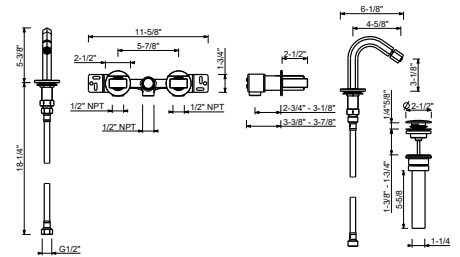

Three-hole bidet set, deck-mount hexagonal spout

- 4 5/8" spout projection
- Wall-mount remote controls
- Flexible supply lines included
- Ceramic compression cartridges, 1/4 turn
- Push-up drain, 1 1/4"

Note: Handles (2 PCS required) to be ordered separately, please refer to the "Handles" section.

N411SBU

Trim

Chrome	29 02 N411SBU
Polished Nickel PVD	29 95 N411SBU
Matte Gun Metal PVD	29 P5 N411SBU
Matte British Gold PVD	29 P6 N411SBU
Matte Copper PVD	29 P9 N411SBU
Pure Brass PVD	29 Q7 N411SBU
Raw Metal PVD	29 Q8 N411SBU
Gold Plus	29 01 N411SBU