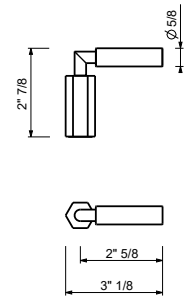

**N54613**

**VENEZIA right-side Lever handle**

Compatible with the following articles: N404SWU - N504SWU - N405SWU - N013SBU - N113SBU - N409SWU - N509SWU - N411SBU - N511SBU - N465SU - N565SU - N467SU - N567SU - N580SBU - N291SBU - N376SBU