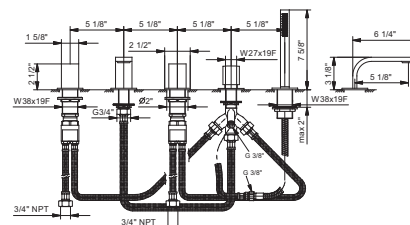

N465SU

5-Hole Roman tub set

- 6 3/4" spout projection
- Hexagonal handshower with anti-siphon check valve
- 58" metal hose
- Diverter
- Water flow restricted to 1.8 gpm for handshower
- Max 8 gpm @ 60 psi

Note: Handles (2 PCS required) to be ordered separately, please refer to the "Handles" section.

Chrome	29 02 N465SU
Polished Nickel PVD	29 95 N465SU
Matte Gun Metal PVD	29 P5 N465SU
Matte British Gold PVD	29 P6 N465SU
Matte Copper PVD	29 P9 N465SU
Pure Brass PVD	29 Q7 N465SU
Raw Metal PVD	29 Q8 N465SU
Gold Plus	29 01 N465SU

N565SU

5-Hole Roman tub set

- 6 1/4" spout projection
- Cylindrical handshower with anti-siphon check valve
- 58" metal hose
- Diverter
- Water flow restricted to 1.8 gpm for handshower
- 7 gpm @ 60 psi

Note: Handles (2 PCS required) to be ordered separately, please refer to the "Handles" section.

Chrome	29 02 N565SU
Polished Nickel PVD	29 95 N565SU
Matte Gun Metal PVD	29 P5 N565SU
Matte British Gold PVD	29 P6 N565SU
Matte Copper PVD	29 P9 N565SU
Pure Brass PVD	29 Q7 N565SU
Raw Metal PVD	29 Q8 N565SU
Gold Plus	29 01 N565SU

N467SU

4-Hole Roman tub set

- Without spout
- Hexagonal handshower with anti-siphon check valve
- 58" metal hose
- Diverter
- Max 8 gpm @ 60 psi
- Water flow restricted to 1.8 gpm for handshower

Note: Handles (2 PCS required) to be ordered separately, please refer to the "Handles" section.

Chrome	29 02 N467SU
Polished Nickel PVD	29 95 N467SU
Matte Gun Metal PVD	29 P5 N467SU
Matte British Gold PVD	29 P6 N467SU
Matte Copper PVD	29 P9 N467SU
Pure Brass PVD	29 Q7 N467SU
Raw Metal PVD	29 Q8 N467SU
Gold Plus	29 01 N467SU