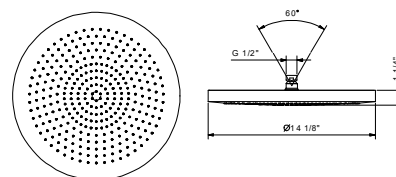

Chrome

86 02 8084UC

**MILANO two-function showerhead**

- Independent rain and waterfall functions
- Rainfall to the left, 19 3/8" projection
- Waterfall to the right, 9" projection
- Rough and trim made of solid brass
- Water flow restricted to 2.2 gpm (rain)
- Rain function restricted to 2.2 gpm
- Waterfall 4.5 gpm @ 60 psi
- Anti-limescale membrane