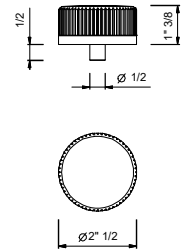

N648C5

VENEZIA shower control Crystal handle (blank) - Black

Compatible with the following articles: N291SBU - N376SBU

Chrome	29 02 N648C5
Polished Nickel PVD	29 95 N648C5
Matte Gun Metal PVD	29 P5 N648C5
Matte British Gold PVD	29 P6 N648C5
Matte Copper PVD	29 P9 N648C5
Pure Brass PVD	29 Q7 N648C5
Raw Metal PVD	29 Q8 N648C5
Gold Plus	29 01 N648C5

N648CB

VENEZIA shower control Crystal handle (blank) - White

Compatible with the following articles: N291SBU - N376SBU

Chrome	29 02 N648CB
Polished Nickel PVD	29 95 N648CB
Matte Gun Metal PVD	29 P5 N648CB
Matte British Gold PVD	29 P6 N648CB
Matte Copper PVD	29 P9 N648CB
Pure Brass PVD	29 Q7 N648CB
Raw Metal PVD	29 Q8 N648CB
Gold Plus	29 01 N648CB