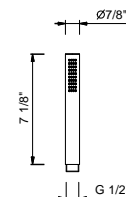

Chrome	90 02 8783U
Polished Nickel PVD	90 95 8783U
Matte Gun Metal PVD	90 P5 8783U
Matte British Gold PVD	90 P6 8783U
Matte Copper PVD	90 P9 8783U
Pure Brass PVD	90 Q7 8783U
Raw Metal PVD	90 Q8 8783U
Gold Plus	90 01 8783U