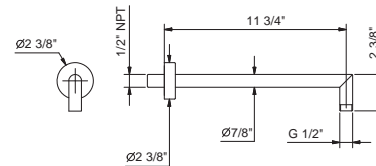

9231U

11 3/4" Wall-mount shower arm

- Round escutcheon
- 90° angle
- 1/2" NPT male connection

Chrome	86 02 9231U
Polished Nickel PVD	86 95 9231U
Matte Gun Metal PVD	86 P5 9231U
Matte British Gold PVD	86 P6 9231U
Matte Copper PVD	86 P9 9231U
Gold Plus	86 01 9231U

OPTIONAL: Built-in part

W046U	91 00 W046U