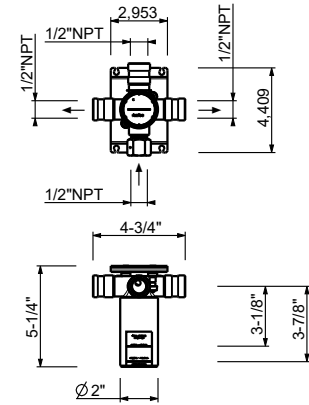

3 way diverter with integrated volume control

- For remote installation
- 1/2" NPT inlets and outlets
- Accessible shut-off valves and filters
- Without handle
- Flow rate: 8.7 gpm @ 60 psi (primary outlet)
- Flow rate: 7.4 gpm @ 60 psi (secondary outlet)
- Flow rate: 7.4 gpm @ 60 psi (third outlet)

To be used with thermostatic mixer G500BU+D400AU

Handle to be ordered separately, please refer to Handles section

N376SBU

Trim

Chrome	29 02 N376SBU
Polished Nickel PVD	29 95 N376SBU
Matte Gun Metal PVD	29 P5 N376SBU
Matte British Gold PVD	29 P6 N376SBU
Matte Copper PVD	29 P9 N376SBU
Pure Brass PVD	29 Q7 N376SBU
Raw Metal PVD	29 Q8 N376SBU
Gold Plus	29 01 N376SBU

N377AU

Rough

19 00 N377AU