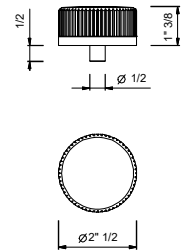

N648C5

VENEZIA shower control Crystal handle (blank) - Black

Compatible with the following articles: N291SBU - N376SBU

Chrome	29 02 N648C5
Polished Nickel PVD	29 95 N648C5
Matte Gun Metal PVD	29 P5 N648C5
Matte British Gold PVD	29 P6 N648C5
Matte Copper PVD	29 P9 N648C5
Pure Brass PVD	29 Q7 N648C5
Raw Metal PVD	29 Q8 N648C5
Gold Plus	29 01 N648C5

N648CB

VENEZIA shower control Crystal handle (blank) - White

Compatible with the following articles: N291SBU - N376SBU

Chrome	29 02 N648CB
Polished Nickel PVD	29 95 N648CB
Matte Gun Metal PVD	29 P5 N648CB
Matte British Gold PVD	29 P6 N648CB
Matte Copper PVD	29 P9 N648CB
Pure Brass PVD	29 Q7 N648CB
Raw Metal PVD	29 Q8 N648CB
Gold Plus	29 01 N648CB