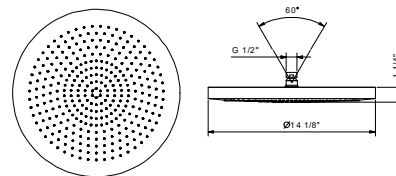

8084U

14 1/8" Round showerhead

- Solid stainless steel construction
- Anti-limescale membrane
- Water flow restricted to 2.0 gpm

Compatible with all Fantini wall and ceiling mount shower arms