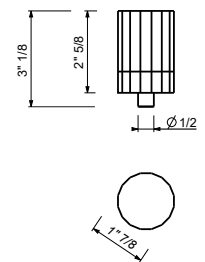

N748CE

VENEZIA Crystal handle - TRASPARENT LIGHT BLUE

Compatible with the following articles: N404SWU - N504SWU - N405SWU - N409SWU - N509SWU - N465SU - N565SU - N467SU

Chrome	29 02 N748CE
Polished Nickel PVD	29 95 N748CE
Matte Gun Metal PVD	29 P5 N748CE
Matte British Gold PVD	29 P6 N748CE
Matte Copper PVD	29 P9 N748CE
Gold Plus	29 01 N748CE