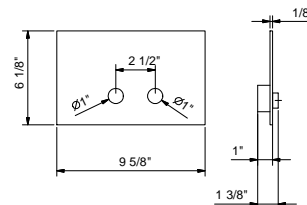

8402U

Flush actuator plate - Round buttons

- Stainless steel construction
- Projecting push-button controls
- Round push-button controls
- Compatible with GEBERIT models: 111.798.00.1, 111.335.00.5

Complete list of available finishes in the Miscellaneous Articles section.