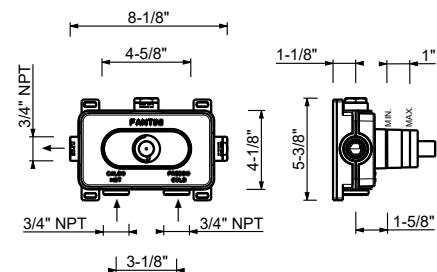

To be used with volume control(s) or diverter(s):

- volume control art. # N291BU+D391AU
- 2-way diverter art. # N376BU+N376AU
- 3-way diverter art. # N376BU+N377AU