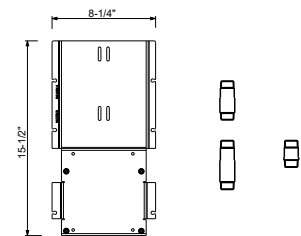

**D391AU**

**Rough**

19 00 D391AU

**W213U**

**OPTIONAL - Easy Fix System**

- Includes backplate and connections
- Suitable for vertical and horizontal installation
- **1 outlet:** D400AU + D391AU
- **2 outlets:** D400AU + (2) D391AU