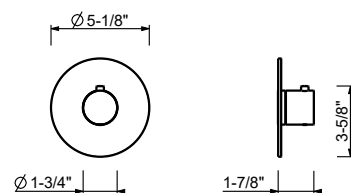

To be used with volume control(s) or diverter(s):

- volume control art. # N291BU+D391AU
- 2-way diverter art. # N376BU+N376AU
- 3-way diverter art. # N376BU+N377AU