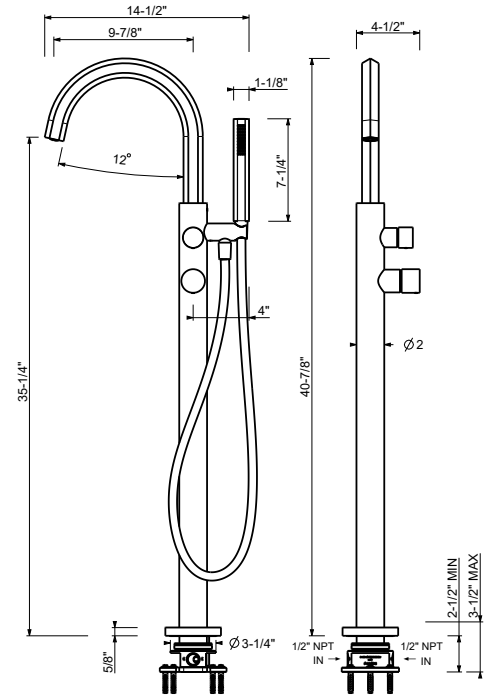

**Rough**

44 00 R080AU

**Wall-mount waterfall tub spout - offset to the right**

- Spout to the right
- 5 3/4" spout projection
- Waterfall outlet
- 8.2 gpm @ 60 psi

**5041BU**

**Trim**

Chrome	31 02 5041BU
Polished Nickel PVD	31 95 5041BU
Matte Gun Metal PVD	31 P5 5041BU
Matte British Gold PVD	31 P6 5041BU
Matte Copper PVD	31 P9 5041BU
Pure Brass PVD	31 Q7 5041BU
Raw Metal PVD	31 Q8 5041BU
Gold Plus	31 01 5041BU