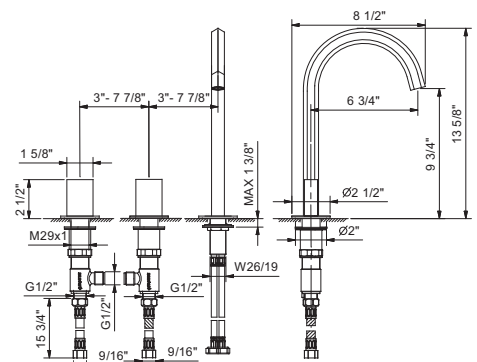

N404SWU

Three-hole washbasin mixer, hexagonal spout

- 6 3/4" spout projection
- 10 7/8" spout height
- Water flow restricted to 1.2 gpm
- Ceramic compression cartridges, 1/4 turn
- 1/2" flexible supply lines included

Note: Handles (2 PCS required) to be ordered separately, please refer to the "Handles" section. Drain not included, please select W095U or W097U in the Miscellaneous Articles section.

Chrome	29 02 N404SWU
Polished Nickel PVD	29 95 N404SWU
Matte Gun Metal PVD	29 P5 N404SWU
Matte British Gold PVD	29 P6 N404SWU
Matte Copper PVD	29 P9 N404SWU
Pure Brass PVD	29 Q7 N404SWU
Raw Metal PVD	29 Q8 N404SWU
Gold Plus	29 01 N404SWU

N504SWU

Three-hole washbasin mixer, flat spout

- 5 7/8" spout projection
- 6 1/2" spout height
- Water flow restricted to 1.2 gpm
- Ceramic disc cartridges, 1/4 turn
- Flexible supply lines included

Note: Handles (2 PCS required) to be ordered separately, please refer to the "Handles" section. Drain not included, please select W095U or W097U in the Miscellaneous Articles section.

Chrome	29 02 N504SWU
Polished Nickel PVD	29 95 N504SWU
Matte Gun Metal PVD	29 P5 N504SWU
Matte British Gold PVD	29 P6 N504SWU
Matte Copper PVD	29 P9 N504SWU
Pure Brass PVD	29 Q7 N504SWU
Raw Metal PVD	29 Q8 N504SWU
Gold Plus	29 01 N504SWU

N405SWU

Three-hole washbasin mixer, hexagonal spout

- 6 3/4" spout projection
- 13' 5/8" spout height
- Water flow restricted to 1.2 gpm
- Ceramic compression cartridges, 1/4 turn
- 1/2" flexible supply lines included

Note: Handles (2 PCS required) to be ordered separately, please refer to the "Handles" section. Drain not included, please select W095U or W097U in the Miscellaneous Articles section.