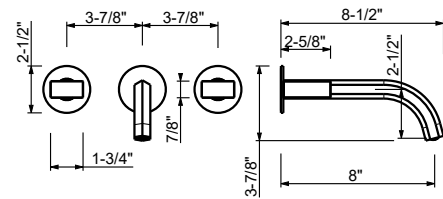

N013SBU

Trim

Chrome	29 02 N013SBU
Polished Nickel PVD	29 95 N013SBU
Matte Gun Metal PVD	29 P5 N013SBU
Matte British Gold PVD	29 P6 N013SBU
Matte Copper PVD	29 P9 N013SBU
Pure Brass PVD	29 Q7 N013SBU
Raw Metal PVD	29 Q8 N013SBU
Gold Plus	29 01 N013SBU