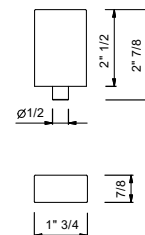

N448

VENEZIA Metal handle

Compatible with the following articles: N404SWU - N504SWU - N405SWU - N456SWU - N013SBU - N113SBU - N462SWU - N409SWU - N509SWU - N411SBU+R011AU - N511SBU+R011AU - N291SBU - N376SBU - N465SU - N565SU - N467SU - N567SU - N580SBU - N019SBU - N017AU

Chrome	29 02 N448
Polished Nickel PVD	29 95 N448
Matte Gun Metal PVD	29 P5 N448
Matte British Gold PVD	29 P6 N448
Matte Copper PVD	29 P9 N448
Pure Brass PVD	29 Q7 N448
Raw Metal PVD	29 Q8 N448
Gold Plus	29 01 N448

N348

VENEZIA Textured metal handle

Compatible with the following articles: N404SWU - N504SWU - N405SWU - N456SWU - N013SBU - N113SBU - N462SWU - N409SWU - N509SWU - N411SBU+R011AU - N511SBU+R011AU - N291SBU - N376SBU - N465SU - N565SU - N467SU - N567SU - N580SBU - N019SBU - N017AU

Chrome	29 02 N348
Polished Nickel PVD	29 95 N348
Matte Gun Metal PVD	29 P5 N348
Matte British Gold PVD	29 P6 N348
Matte Copper PVD	29 P9 N348
Gold Plus	29 01 N348

N448C5

VENEZIA Murano glass handle - Black

Compatible with the following articles: N404SWU - N504SWU - N405SWU - N013SBU - N113SBU - N456SWU - N462SWU - N409SWU - N411SBU - N509SWU - N511SBU - N291SBU - N465SU - N565SU - N467SU - N580SBU - N019SBU - N017SBU - N376SBU

Chrome	29 02 N448C5
Polished Nickel PVD	29 95 N448C5
Matte Gun Metal PVD	29 P5 N448C5
Matte British Gold PVD	29 P6 N448C5
Matte Copper PVD	29 P9 N448C5
Pure Brass PVD	29 Q7 N448C5
Raw Metal PVD	29 Q8 N448C5
Gold Plus	29 01 N448C5

N448CB

VENEZIA Murano glass handle - White

Compatible with the following articles: N404SWU - N504SWU - N405SWU - N013SBU - N113SBU - N456SWU - N462SWU - N409SWU - N411SBU - N509SWU - N511SBU - N291SBU - N465SU - N565SU - N467SU - N580SBU - N019SBU - N017SBU - N376SBU