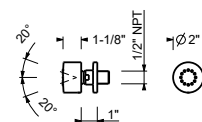

9248U

Wall-mount round adjustable body spray

- 1/2" NPT male connection
- Anti-limescale membrane
- Water flow restricted to 2.2 gpm

Chrome	86 02 9248U
Polished Nickel PVD	86 95 9248U
Matte Gun Metal PVD	86 P5 9248U
Matte British Gold PVD	86 P6 9248U
Matte Copper PVD	86 P9 9248U
Gold Plus	86 01 9248U