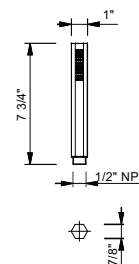

9849U

VENEZIA handshower

- Hexagonal shape
- Anti-siphon valve
- Anti-limescale membrane
- Water flow restricted to 1.8 gpm

Chrome	90 02 9849U
Polished Nickel PVD	90 95 9849U
Matte Gun Metal PVD	90 P5 9849U
Matte British Gold PVD	90 P6 9849U
Matte Copper PVD	90 P9 9849U
Pure Brass PVD	90 Q7 9849U
Raw Metal PVD	90 Q8 9849U
Gold Plus	90 01 9849U

8783U

FIT handshower

- Cylindrical
- Anti-siphon valve
- Anti-limescale membrane
- Water flow restricted to 1.8 gpm