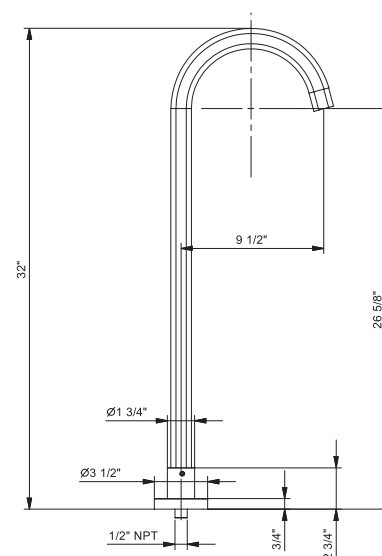

8418U

Floor-mount tub spout

- 9 1/2" spout projection
- Hexagonal spout
- 1/2" NPT male connection

Chrome	29 02 8418U
Polished Nickel PVD	29 95 8418U
Matte Gun Metal PVD	29 P5 8418U
Matte British Gold PVD	29 P6 8418U
Matte Copper PVD	29 P9 8418U
Gold Plus	29 01 8418U