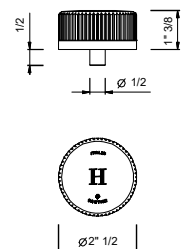

N646C5

VENEZIA right-side Crystal handle (C) - Black

Compatible with the following articles: N404SWU - N504SWU - N405SWU - N013SBU - N113SBU - N409SWU - N411SBU - N509SWU - N511SBU - N465SU - N565SU - N467SU - N019SBU - N017SBU

Chrome	29 02 N646C5
Polished Nickel PVD	29 95 N646C5
Matte Gun Metal PVD	29 P5 N646C5
Matte British Gold PVD	29 P6 N646C5
Matte Copper PVD	29 P9 N646C5
Pure Brass PVD	29 Q7 N646C5
Raw Metal PVD	29 Q8 N646C5
Gold Plus	29 01 N646C5

N646CB

VENEZIA right-side Crystal handle (C) - White

Compatible with the following articles: N404SWU - N504SWU - N405SWU - N013SBU - N113SBU - N409SWU - N411SBU - N509SWU - N511SBU - N465SU - N565SU - N467SU - N019SBU - N017SBU

Chrome	29 02 N646CB
Polished Nickel PVD	29 95 N646CB
Matte Gun Metal PVD	29 P5 N646CB
Matte British Gold PVD	29 P6 N646CB
Matte Copper PVD	29 P9 N646CB
Pure Brass PVD	29 Q7 N646CB
Raw Metal PVD	29 Q8 N646CB
Gold Plus	29 01 N646CB

N647C5

VENEZIA left-side Crystal handle (H) - Black

Compatible with the following articles: N404SWU - N504SWU - N405SWU - N013SBU - N113SBU - N409SWU - N411SBU - N509SWU - N511SBU - N465SU - N565SU - N467SU - N019SBU - N017SBU

Chrome	29 02 N647C5
Polished Nickel PVD	29 95 N647C5
Matte Gun Metal PVD	29 P5 N647C5
Matte British Gold PVD	29 P6 N647C5
Matte Copper PVD	29 P9 N647C5
Pure Brass PVD	29 Q7 N647C5
Raw Metal PVD	29 Q8 N647C5
Gold Plus	29 01 N647C5

N647CB

VENEZIA left-side Crystal handle (H) - White

Compatible with the following articles: N404SWU - N504SWU - N405SWU - N013SBU - N113SBU - N409SWU - N411SBU - N509SWU - N511SBU - N465SU - N565SU - N467SU - N019SBU - N017SBU

Chrome	29 02 N647CB
Polished Nickel PVD	29 95 N647CB
Matte Gun Metal PVD	29 P5 N647CB
Matte British Gold PVD	29 P6 N647CB
Matte Copper PVD	29 P9 N647CB
Pure Brass PVD	29 Q7 N647CB
Raw Metal PVD	29 Q8 N647CB
Gold Plus	29 01 N647CB