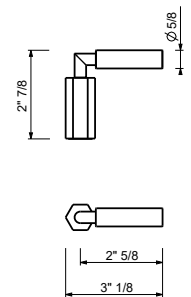

Chrome	29 02 N546
Polished Nickel PVD	29 95 N546
Matte Gun Metal PVD	29 P5 N546
Matte British Gold PVD	29 P6 N546
Matte Copper PVD	29 P9 N546
Pure Brass PVD	29 Q7 N546
Raw Metal PVD	29 Q8 N546
Gold Plus	29 01 N546

N547

VENEZIA left-side Lever handle

Compatible with the following articles: N404SWU - N504SWU - N405SWU - N013SBU - N113SBU - N409SWU - N509SWU - N411SBU - N511SBU - N465SU - N565SU - N467SU - N580SBU