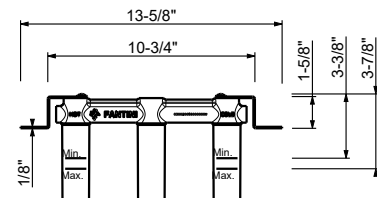

**R010AU**

**Rough**

44 00 R010AU

**Wall-mount washbasin mixer, flat spout**

- 7 3/4" spout projection
- Water flow restricted to 1.2 gpm
- Ceramic disc cartridges, 1/4 turn

**Note: Handles (2 PCS required) to be ordered separately, please refer to the "Handles" section. Drain not included, please select W095U or W097U in the Miscellaneous Articles section.**