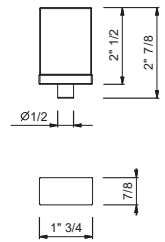

N448CC

VENEZIA Murano glass handle - Red

Compatible with the following articles: N404SWU - N504SWU - N405SWU - N013SBU - N113SBU - N456SWU - N462SWU - N409SWU - N411SBU - N509SWU - N511SBU - N291SBU - N465SU - N565SU - N467SU - N580SBU - N019SBU - N017SBU - N376SBU

Chrome	29 02 N448CC
Polished Nickel PVD	29 95 N448CC
Matte Gun Metal PVD	29 P5 N448CC
Matte British Gold PVD	29 P6 N448CC
Matte Copper PVD	29 P9 N448CC
Pure Brass PVD	29 Q7 N448CC
Raw Metal PVD	29 Q8 N448CC
Gold Plus	29 01 N448CC