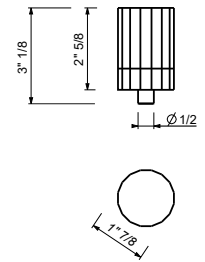

N748C6

VENEZIA Crystal handle - TRANSPARENT WHITE

Compatible with the following articles: N404SWU - N504SWU - N405SWU - N409SWU - N509SWU - N465SU - N565SU - N467SU

Chrome	29 02 N748C6
Polished Nickel PVD	29 95 N748C6
Matte Gun Metal PVD	29 P5 N748C6
Matte British Gold PVD	29 P6 N748C6
Matte Copper PVD	29 P9 N748C6
Gold Plus	29 01 N748C6