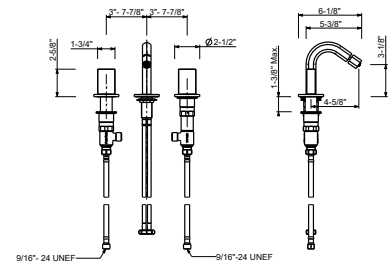

N409SWU

Three-hole bidet set, deck-mount hexagonal spout

- 4 5/8" spout projection
- Ceramic disc cartridges, 1/4 turn
- Flexible supply lines included

Note: Handles (2 PCS required) to be ordered separately, please refer to the "Handles" section.

Drain not included, please select W095U or W097U in the Miscellaneous Articles section.

Chrome	29 02 N409SWU
Polished Nickel PVD	29 95 N409SWU
Matte Gun Metal PVD	29 P5 N409SWU
Matte British Gold PVD	29 P6 N409SWU
Matte Copper PVD	29 P9 N409SWU
Pure Brass PVD	29 Q7 N409SWU
Raw Metal PVD	29 Q8 N409SWU
Gold Plus	29 01 N409SWU