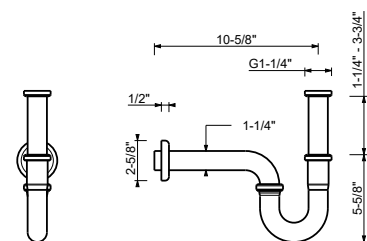

W036U

P-trap

• for washbasin
• 1 1/4" inlet
• 1 1/4" outlet

Complete list of available finishes in the Miscellaneous Articles section.

Chrome	91 02 W036U
Polished Nickel PVD	91 95 W036U
Matte Gun Metal PVD	91 P5 W036U
Matte British Gold PVD	91 P6 W036U
Matte Copper PVD	91 P9 W036U
Pure Brass PVD	91 Q7 W036U
Raw Metal PVD	91 Q8 W036U
Gold Plus	91 01 W036U