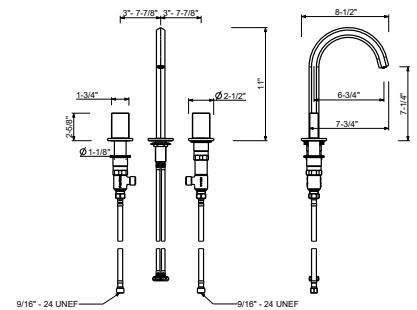

N404SWU

Three-hole washbasin mixer, hexagonal spout

- 6 3/4" spout projection
- 10 7/8" spout height
- Water flow restricted to 1.2 gpm
- Ceramic compression cartridges, 1/4 turn
- 1/2" flexible supply lines included

Note: Handles (2 PCS required) to be ordered separately, please refer to the "Handles" section. Drain not included, please select W095U or W097U in the Miscellaneous Articles section.

Chrome	29 02 N404SWU
Polished Nickel PVD	29 95 N404SWU
Matte Gun Metal PVD	29 P5 N404SWU
Matte British Gold PVD	29 P6 N404SWU
Matte Copper PVD	29 P9 N404SWU
Pure Brass PVD	29 Q7 N404SWU
Raw Metal PVD	29 Q8 N404SWU
Gold Plus	29 01 N404SWU