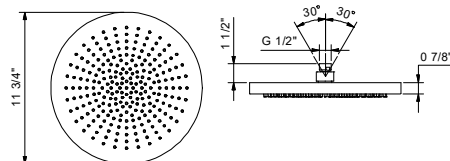

K073U

ACQUAFIT Round showerhead

- 240 nozzles
- 11 3/4" diameter
- check valve
- 1/2" connection
- Anti-limescale membrane
- Water flow restricted to 2.0 gpm

Compatible with all Fantini wall and ceiling mount shower arms

Polished Stainless steel	79 38 K073U
Polished Nickel PVD	79 95 K073U
Matte Gun Metal PVD	79 P5 K073U
Matte British Gold PVD	79 P6 K073U
Matte Copper PVD	79 P9 K073U
Gold Plus	79 01 K073U