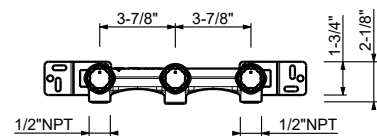

N013SBU

Trim

Chrome	29 02 N013SBU
Polished Nickel PVD	29 95 N013SBU
Matte Gun Metal PVD	29 P5 N013SBU
Matte British Gold PVD	29 P6 N013SBU
Matte Copper PVD	29 P9 N013SBU
Pure Brass PVD	29 Q7 N013SBU
Raw Metal PVD	29 Q8 N013SBU
Gold Plus	29 01 N013SBU