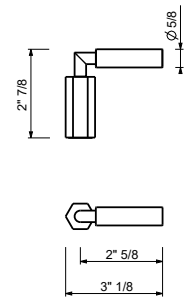

Chrome - Matte Black   29 02 N54713

N546

VENEZIA right-side Lever handle

Compatible with the following articles: N404SWU - N504SWU - N405SWU - N013SBU - N113SBU - N409SWU - N509SWU - N411SBU - N511SBU - N465SU - N565SU - N467SU - N567SU - N580SBU - N291SBU - N376SBU