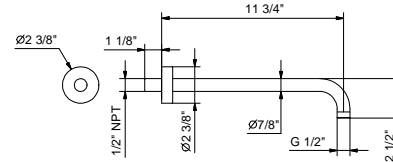

**8036AU**

Rough	
	86 00 8036AU

**8027U**

**11 3/4" Wall-mount shower arm**

- Round escutcheon
- Curved angle
- 1/2" NPT male connection

Chrome	86 02 8027U
Polished Nickel PVD	86 95 8027U
Matte Gun Metal PVD	86 P5 8027U
Matte British Gold PVD	86 P6 8027U
Matte Copper PVD	86 P9 8027U
Pure Brass PVD	86 Q7 8027U
Raw Metal PVD	86 Q8 8027U
Gold Plus	86 01 8027U