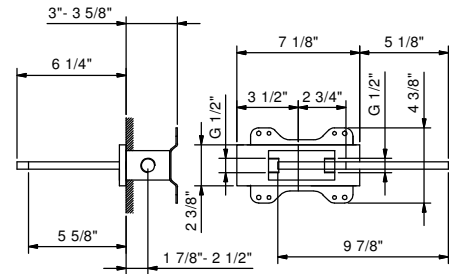

**Rough**

44 00 R080AU

**Wall-mount waterfall tub spout - offset to the right**

- Spout to the right
- 5 3/4" spout projection
- Waterfall outlet
- 8.2 gpm @ 60 psi

**5041BU**

**Trim**

Chrome	31 02 5041BU
Polished Nickel PVD	31 95 5041BU
Matte Gun Metal PVD	31 P5 5041BU
Matte British Gold PVD	31 P6 5041BU
Matte Copper PVD	31 P9 5041BU
Pure Brass PVD	31 Q7 5041BU
Raw Metal PVD	31 Q8 5041BU
Gold Plus	31 01 5041BU