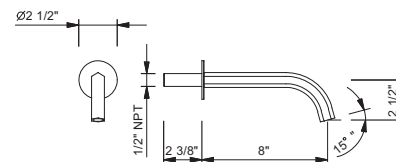

**5041AU**

**Rough**

31 00 5041AU

**8315U**

**VENEZIA wall-mount tub spout, 8" projection**

- Hexagonal spout
- Integrated aerator
- Round escutcheon
- 1/2" NPT male connection
- Max 6.5 gpm @ 60 psi

Chrome	29 02 8315U
Polished Nickel PVD	29 95 8315U
Matte Gun Metal PVD	29 P5 8315U
Matte British Gold PVD	29 P6 8315U
Matte Copper PVD	29 P9 8315U
Pure Brass PVD	29 Q7 8315U
Raw Metal PVD	29 Q8 8315U
Gold Plus	29 01 8315U