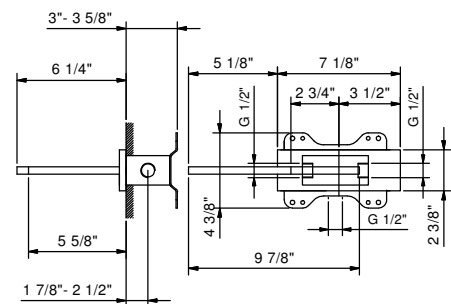

**5041AU**

**Rough**

31 00 5041AU

**Wall-mount waterfall tub spout - offset to the left**

- Spout to the left
- 5 3/4" spout projection
- Waterfall outlet
- 8.2 gpm @ 60 psi

**5042BU**

**Trim**

Chrome	31 02 5042BU
Polished Nickel PVD	31 95 5042BU
Matte Gun Metal PVD	31 P5 5042BU
Matte British Gold PVD	31 P6 5042BU
Matte Copper PVD	31 P9 5042BU
Pure Brass PVD	31 Q7 5042BU
Raw Metal PVD	31 Q8 5042BU
Gold Plus	31 01 5042BU