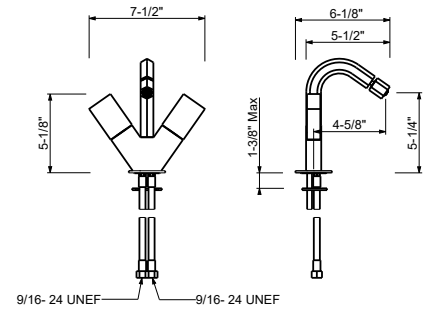

N462SWU

Single-hole bidet set, hexagonal spout

- 4 5/8" spout projection
- Ceramic compression cartridges, 1/4 turn
- Flexible supply lines included

**Note: Handles (2 PCS required) to be ordered separately, please refer to the "Handles" section.
Drain not included, please select W095U or W097U in the Miscellaneous Articles section.**

Chrome	29 02 N462SWU
Polished Nickel PVD	29 95 N462SWU
Matte Gun Metal PVD	29 P5 N462SWU
Matte British Gold PVD	29 P6 N462SWU
Matte Copper PVD	29 P9 N462SWU
Pure Brass PVD	29 Q7 N462SWU
Raw Metal PVD	29 Q8 N462SWU
Gold Plus	29 01 N462SWU