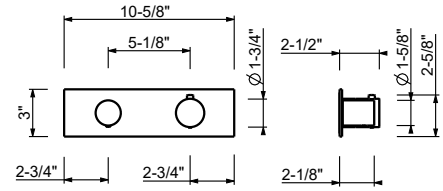

3/4" Thermostatic mixer with integrated volume control

- Temperature control with safety override button at 100° F
- 3/4" NPT inlets, 1/2" outlet on rough
- Flow rate: 15.3 gpm @ 60 psi
- Anti-scald mechanism
- Watertight casing for added safety
- Accessible shut-off valves and filters
- For horizontal installation

G572BU

Trim

Chrome	87 02 G572BU
Polished Nickel PVD	87 95 G572BU
Matte Gun Metal PVD	87 P5 G572BU
Matte British Gold PVD	87 P6 G572BU
Matte Copper PVD	87 P9 G572BU
Pure Brass PVD	87 Q7 G572BU
Raw Metal PVD	87 Q8 G572BU
Gold Plus	87 01 G572BU