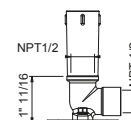

OPTIONAL: Built-in part

<b>W046U</b>	91 00 W046U
--------------	-------------

5943U

Wall-mount handshower set

- VENEZIA hexagonal
- Metal construction
- Anti-limescale membrane
- 58" metal hose for 02 and 01 finishes
- 55" metal hose for 95, P5, P6 and P9 finishes
- 58" PVC hose for Q7 and Q8 finishes
- Water outlet with holder
- Round escutcheon
- 1/2" NPT male connection
- Water flow restricted to 1.8 gpm