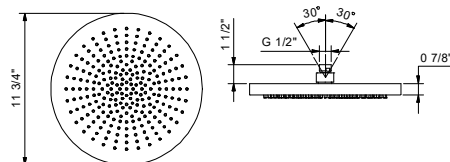

K073UC

ACQUAFIT Round showerhead - Restricted to 1.8 gpm

- 240 nozzles
- 11 3/4" diameter
- check valve
- 1/2" connection
- Anti-limescale membrane
- Water flow restricted to 1.8 gpm

Compatible with all Fantini wall and ceiling mount shower arms

Polished Stainless steel	79 38 K073UC
Polished Nickel PVD	79 95 K073UC
Matte Gun Metal PVD	79 P5 K073UC
Matte British Gold PVD	79 P6 K073UC
Matte Copper PVD	79 P9 K073UC
Gold Plus	79 01 K073UC