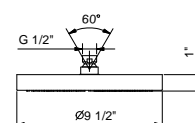

8083U

9 1/2" Round showerhead

- Solid stainless steel construction
- Anti-limescale membrane
- Water flow restricted to 2.0 gpm

Compatible with all Fantini wall and ceiling mount shower arms

Chrome	86 02 8083U
Polished Nickel PVD	86 95 8083U
Matte Gun Metal PVD	86 P5 8083U
Matte British Gold PVD	86 P6 8083U
Matte Copper PVD	86 P9 8083U
Pure Brass PVD	86 Q7 8083U
Raw Metal PVD	86 Q8 8083U
Gold Plus	86 01 8083U

8083UC

9 1/2" Round showerhead - Restricted to 1.8 gpm

- Solid stainless steel construction
- Anti-limescale membrane
- Water flow restricted to 1.8 gpm

Compatible with all Fantini wall and ceiling mount shower arms

Chrome	86 02 8083UC
Polished Nickel PVD	86 95 8083UC
Matte Gun Metal PVD	86 P5 8083UC
Matte British Gold PVD	86 P6 8083UC
Matte Copper PVD	86 P9 8083UC
Pure Brass PVD	86 Q7 8083UC
Raw Metal PVD	86 Q8 8083UC
Gold Plus	86 01 8083UC

8142U

9 1/2" Round showerhead

- Base material: ABS
- Anti-limescale membrane
- Water flow restricted to 2.0 gpm

Compatible with all Fantini wall and ceiling mount shower arms

Chrome	86 02 8142U
Polished Nickel PVD	86 95 8142U
Matte Gun Metal PVD	86 P5 8142U
Matte British Gold PVD	86 P6 8142U
Gold Plus	86 01 8142U

8142UC

9 1/2" Round showerhead - Restricted to 1.8 gpm

- Base material: ABS
- Anti-limescale membrane
- Water flow restricted to 1.8 gpm

Compatible with all Fantini wall and ceiling mount shower arms

Chrome	86 02 8142UC
Polished Nickel PVD	86 95 8142UC
Matte Gun Metal PVD	86 P5 8142UC
Matte British Gold PVD	86 P6 8142UC
Gold Plus	86 01 8142UC