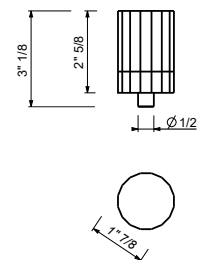

N748CF

VENEZIA Crystal handle - MATTE LIGHT BLUE

Compatible with the following articles: N404SWU - N504SWU - N405SWU - N409SWU - N509SWU - N465SU - N565SU - N467SU

Chrome	29 02 N748CF
Polished Nickel PVD	29 95 N748CF
Matte Gun Metal PVD	29 P5 N748CF
Matte British Gold PVD	29 P6 N748CF
Matte Copper PVD	29 P9 N748CF
Gold Plus	29 01 N748CF