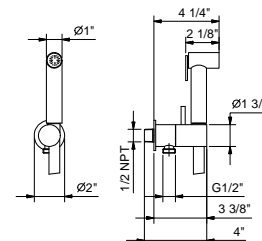

Chrome	91 02 8486U
Polished Nickel PVD	91 95 8486U
Matte Gun Metal PVD	91 P5 8486U
Matte British Gold PVD	91 P6 8486U
Matte Copper PVD	91 P9 8486U
Gold Plus	91 01 8486U