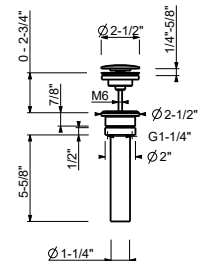

W097U

1 1/4" Universal Free flow drain (always open)

• Compatible for installation on sinks with or without overflow

Complete list of available finishes in the Miscellaneous Articles section.

Chrome	91 02 W097U
Polished Nickel PVD	91 95 W097U
Matte Gun Metal PVD	91 P5 W097U
Matte British Gold PVD	91 P6 W097U
Matte Copper PVD	91 P9 W097U
Pure Brass PVD	91 Q7 W097U
Raw Metal PVD	91 Q8 W097U
Gold Plus	91 01 W097U