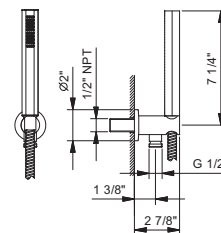

5943U

Wall-mount handshower set

- VENEZIA hexagonal
- Metal construction
- Anti-limescale membrane
- 58" metal hose for 02 and 01 finishes
- 55" metal hose for 95, P5, P6 and P9 finishes
- 58" PVC hose for Q7 and Q8 finishes
- Water outlet with holder
- Round escutcheon
- 1/2" NPT male connection
- Water flow restricted to 1.8 gpm

Chrome	29 02 5943U
Polished Nickel PVD	29 95 5943U
Matte Gun Metal PVD	29 P5 5943U
Matte British Gold PVD	29 P6 5943U
Matte Copper PVD	29 P9 5943U
Pure Brass PVD	29 Q7 5943U
Raw Metal PVD	29 Q8 5943U
Gold Plus	29 01 5943U