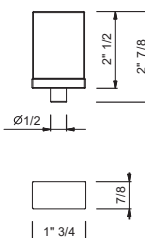

N448

VENEZIA Metal handle

Compatible with the following articles: N404SWU - N504SWU - N405SWU - N456SWU - N013SBU - N113SBU - N462SWU - N409SWU - N509SWU - N411SBU+R011AU - N511SBU+R011AU - N291SBU - N376SBU - N465SU - N565SU - N467SU - N567SU - N580SBU - N019SBU - N017AU

Chrome	29 02 N448
Polished Nickel PVD	29 95 N448
Matte Gun Metal PVD	29 P5 N448
Matte British Gold PVD	29 P6 N448
Matte Copper PVD	29 P9 N448
Pure Brass PVD	29 Q7 N448
Raw Metal PVD	29 Q8 N448
Gold Plus	29 01 N448

N348

VENEZIA Textured metal handle

Compatible with the following articles: N404SWU - N504SWU - N405SWU - N456SWU - N013SBU - N113SBU - N462SWU - N409SWU - N509SWU - N411SBU+R011AU - N511SBU+R011AU - N291SBU - N376SBU - N465SU - N565SU - N467SU - N567SU - N580SBU - N019SBU - N017AU

Chrome	29 02 N348
Polished Nickel PVD	29 95 N348
Matte Gun Metal PVD	29 P5 N348
Matte British Gold PVD	29 P6 N348
Matte Copper PVD	29 P9 N348
Gold Plus	29 01 N348

N448C5

VENEZIA Murano glass handle - Black

Compatible with the following articles: N404SWU - N504SWU - N405SWU - N013SBU - N113SBU - N456SWU - N462SWU - N409SWU - N411SBU - N509SWU - N511SBU - N291SBU - N465SU - N565SU - N467SU - N580SBU - N019SBU - N017SBU - N376SBU

Chrome	29 02 N448C5
Polished Nickel PVD	29 95 N448C5
Matte Gun Metal PVD	29 P5 N448C5
Matte British Gold PVD	29 P6 N448C5
Matte Copper PVD	29 P9 N448C5
Pure Brass PVD	29 Q7 N448C5
Raw Metal PVD	29 Q8 N448C5
Gold Plus	29 01 N448C5

N448CB

VENEZIA Murano glass handle - White

Compatible with the following articles: N404SWU - N504SWU - N405SWU - N013SBU - N113SBU - N456SWU - N462SWU - N409SWU - N411SBU - N509SWU - N511SBU - N291SBU - N465SU - N565SU - N467SU - N580SBU - N019SBU - N017SBU - N376SBU