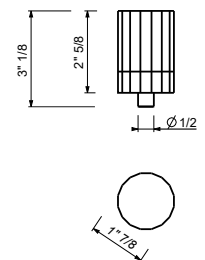

N746CH

VENEZIA Crystal handle - MATTE WHITE

• For articles: N013SBU - N113SBU - N291SBU - N019SBU - N017SBU

Chrome	29 02 N746CH
Polished Nickel PVD	29 95 N746CH
Matte Gun Metal PVD	29 P5 N746CH
Matte British Gold PVD	29 P6 N746CH
Matte Copper PVD	29 P9 N746CH
Gold Plus	29 01 N746CH