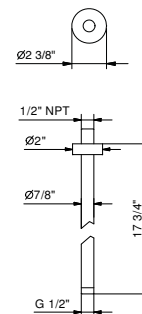

OPTIONAL: Built-in part

<b>W046U</b>	91 00 W046U
--------------	-------------

5943U

Wall-mount handshower set

- VENEZIA hexagonal
- Metal construction
- Anti-limescale membrane
- 58" metal hose for 02 and 01 finishes
- 55" metal hose for 95, P5, P6 and P9 finishes
- 58" PVC hose for Q7 and Q8 finishes
- Water outlet with holder
- Round escutcheon
- 1/2" NPT male connection
- Water flow restricted to 1.8 gpm