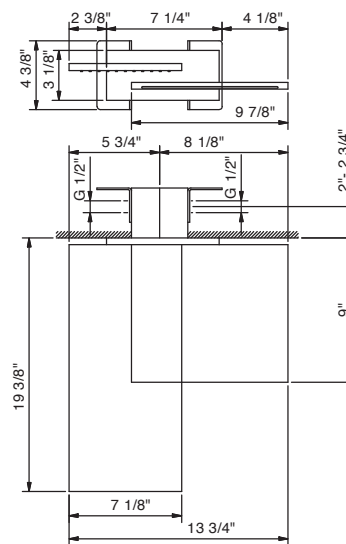

**8035AU**

**Rough**

86 00 8035AU

**MILANO rainfall showerhead**

- Showerhead offset to the left, 19 3/8" projection
- Rough and trim all made of solid brass
- Fixing system ensuring firm installation
- Anti-limescale membrane
- Water flow restricted to 2.2 gpm