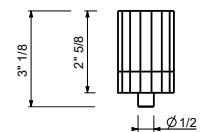

N746CE

VENEZIA Crystal handle - TRASPARENT LIGHT BLUE

• For articles: N013SBU - N113SBU - N291SBU - N019SBU - N017SBU

Chrome	29 02 N746CE
Polished Nickel PVD	29 95 N746CE
Matte Gun Metal PVD	29 P5 N746CE
Matte British Gold PVD	29 P6 N746CE
Matte Copper PVD	29 P9 N746CE
Gold Plus	29 01 N746CE

N746CF

VENEZIA Crystal handle - MATTE LIGHT BLUE

• For articles: N013SBU - N113SBU - N291SBU - N019SBU - N017SBU

Chrome	29 02 N746CF
Polished Nickel PVD	29 95 N746CF
Matte Gun Metal PVD	29 P5 N746CF
Matte British Gold PVD	29 P6 N746CF
Matte Copper PVD	29 P9 N746CF
Gold Plus	29 01 N746CF

N746CI

VENEZIA Crystal handle - TRANSPARENT AMBER

• For articles: N013SBU - N113SBU - N291SBU - N019SBU - N017SBU

Chrome	29 02 N746CI
Polished Nickel PVD	29 95 N746CI
Matte Gun Metal PVD	29 P5 N746CI
Matte British Gold PVD	29 P6 N746CI
Matte Copper PVD	29 P9 N746CI
Gold Plus	29 01 N746CI

N746CG

VENEZIA Crystal handle - MATTE AMBER

• For articles: N013SBU - N113SBU - N291SBU - N019SBU - N017SBU

Chrome	29 02 N746CG
Polished Nickel PVD	29 95 N746CG
Matte Gun Metal PVD	29 P5 N746CG
Matte British Gold PVD	29 P6 N746CG
Matte Copper PVD	29 P9 N746CG
Gold Plus	29 01 N746CG