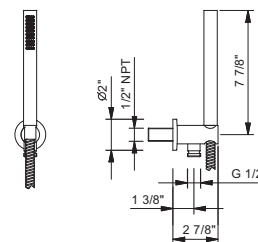

5944U

Wall-mount handshower set

- FIT handshower
- Metal construction
- Anti-limescale membrane
- 58" metal hose for 02 and 01 finishes
- 55" metal hose for 95, P5, P6 and P9 finishes
- 58" PVC hose for Q7 and Q8 finishes
- Water outlet with holder
- Round escutcheon
- Water flow restricted to 1.8 gpm
- 1/2" NPT male connection

Chrome	29 02 5944U
Polished Nickel PVD	29 95 5944U
Matte Gun Metal PVD	29 P5 5944U
Matte British Gold PVD	29 P6 5944U
Matte Copper PVD	29 P9 5944U
Pure Brass PVD	29 Q7 5944U
Raw Metal PVD	29 Q8 5944U
Gold Plus	29 01 5944U