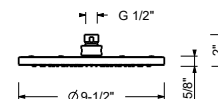

**8142U**

**9 1/2" Round showerhead**

- Base material: ABS
- Anti-limescale membrane
- Water flow restricted to 2.0 gpm

**Compatible with all Fantini wall and ceiling mount shower arms**

Chrome	86 02 8142U
Polished Nickel PVD	86 95 8142U
Matte Gun Metal PVD	86 P5 8142U
Matte British Gold PVD	86 P6 8142U
Gold Plus	86 01 8142U