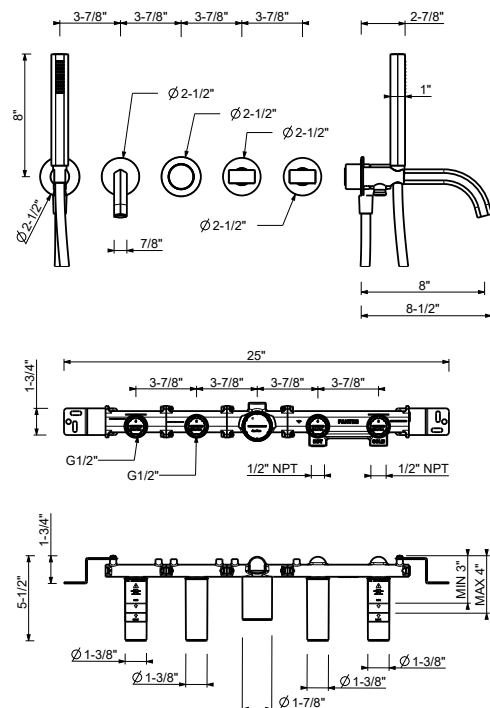

Wall-mount tub filler

- 8" spout projection
- VENEZIA handshower
- 2-way diverter with turning knob
- Water plug with shower holder
- Water flow restricted to 1.8 gpm for handshower
- 7 gpm @ 60 psi

Note: Handles (2 PCS required) to be ordered separately, please refer to the "Handles" section.