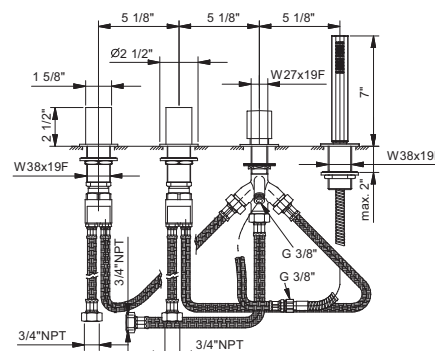

N467SU

4-Hole Roman tub set

- Without spout
- Hexagonal handshower with anti-siphon check valve
- 58" metal hose
- Diverter
- Max 8 gpm @ 60 psi
- Water flow restricted to 1.8 gpm for handshower

Note: Handles (2 PCS required) to be ordered separately, please refer to the "Handles" section.

Chrome	29 02 N467SU
Polished Nickel PVD	29 95 N467SU
Matte Gun Metal PVD	29 P5 N467SU
Matte British Gold PVD	29 P6 N467SU
Matte Copper PVD	29 P9 N467SU
Pure Brass PVD	29 Q7 N467SU
Raw Metal PVD	29 Q8 N467SU
Gold Plus	29 01 N467SU