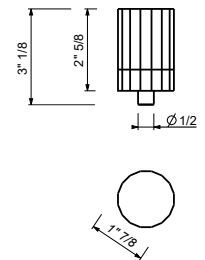

N748CH

VENEZIA Crystal handle - MATTE WHITE

Compatible with the following articles: N404SWU - N504SWU - N405SWU - N409SWU - N509SWU - N465SU - N565SU - N467SU

Chrome	29 02 N748CH
Polished Nickel PVD	29 95 N748CH
Matte Gun Metal PVD	29 P5 N748CH
Matte British Gold PVD	29 P6 N748CH
Matte Copper PVD	29 P9 N748CH
Gold Plus	29 01 N748CH