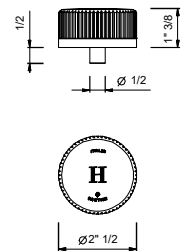

N646C5

VENEZIA right-side Crystal handle (C) - Black

Compatible with the following articles: N404SWU - N504SWU - N405SWU - N013SBU - N113SBU - N409SWU - N411SBU - N509SWU - N511SBU - N465SU - N565SU - N467SU - N019SBU - N017SBU

Chrome	29 02 N646C5
Polished Nickel PVD	29 95 N646C5
Matte Gun Metal PVD	29 P5 N646C5
Matte British Gold PVD	29 P6 N646C5
Matte Copper PVD	29 P9 N646C5
Pure Brass PVD	29 Q7 N646C5
Raw Metal PVD	29 Q8 N646C5
Gold Plus	29 01 N646C5

N646CB

VENEZIA right-side Crystal handle (C) - White

Compatible with the following articles: N404SWU - N504SWU - N405SWU - N013SBU - N113SBU - N409SWU - N411SBU - N509SWU - N511SBU - N465SU - N565SU - N467SU - N019SBU - N017SBU

Chrome	29 02 N646CB
Polished Nickel PVD	29 95 N646CB
Matte Gun Metal PVD	29 P5 N646CB
Matte British Gold PVD	29 P6 N646CB
Matte Copper PVD	29 P9 N646CB
Pure Brass PVD	29 Q7 N646CB
Raw Metal PVD	29 Q8 N646CB
Gold Plus	29 01 N646CB

N647C5

VENEZIA left-side Crystal handle (H) - Black

Compatible with the following articles: N404SWU - N504SWU - N405SWU - N013SBU - N113SBU - N409SWU - N411SBU - N509SWU - N511SBU - N465SU - N565SU - N467SU - N019SBU - N017SBU

Chrome	29 02 N647C5
Polished Nickel PVD	29 95 N647C5
Matte Gun Metal PVD	29 P5 N647C5
Matte British Gold PVD	29 P6 N647C5
Matte Copper PVD	29 P9 N647C5
Pure Brass PVD	29 Q7 N647C5
Raw Metal PVD	29 Q8 N647C5
Gold Plus	29 01 N647C5

N647CB

VENEZIA left-side Crystal handle (H) - White

Compatible with the following articles: N404SWU - N504SWU - N405SWU - N013SBU - N113SBU - N409SWU - N411SBU - N509SWU - N511SBU - N465SU - N565SU - N467SU - N019SBU - N017SBU

Chrome	29 02 N647CB
Polished Nickel PVD	29 95 N647CB
Matte Gun Metal PVD	29 P5 N647CB
Matte British Gold PVD	29 P6 N647CB
Matte Copper PVD	29 P9 N647CB
Pure Brass PVD	29 Q7 N647CB
Raw Metal PVD	29 Q8 N647CB
Gold Plus	29 01 N647CB