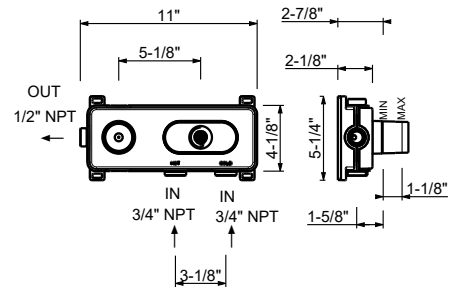

D331AU

Rough	
	19 00 D331AU