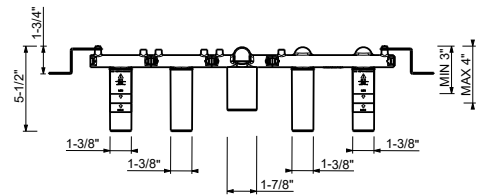

44 00 N019AU

Wall-mount tub filler

- Without spout
- VENEZIA handshower
- 2-way diverter with turning knob
- Water plug with shower holder
- Water flow restricted to 1.8 gpm for handshower

Note: Handles (2 PCS required) to be ordered separately, please refer to the "Handles" section.