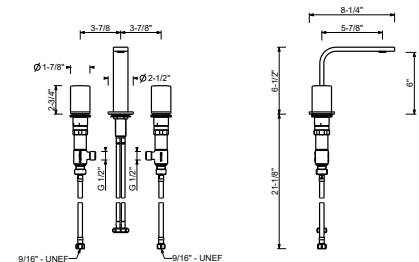

S704SWU

Three-hole washbasin mixer, hexagonal spout

- 6 3/4" spout projection
- 10 7/8" spout height
- Water flow restricted to 1.2 gpm
- Ceramic compression cartridges, 1/4 turn
- 1/2" flexible supply lines included

Note: Handles (2 PCS required) to be ordered separately, please refer to the "Handles" section. Drain not included, please select W095U or W097U in the Miscellaneous Articles section.

Chrome	29 02 S704SWU
Polished Nickel PVD	29 95 S704SWU
Matte Gun Metal PVD	29 P5 S704SWU
Matte British Gold PVD	29 P6 S704SWU
Matte Copper PVD	29 P9 S704SWU
Gold Plus	29 01 S704SWU

S804SWU

Three-hole washbasin mixer, flat spout

- 5 7/8" spout projection
- 6 1/2" spout height
- Water flow restricted to 1.2 gpm
- Ceramic disc cartridges, 1/4 turn
- Flexible supply lines included

Note: Handles (2 PCS required) to be ordered separately, please refer to the "Handles" section. Drain not included, please select W095U or W097U in the Miscellaneous Articles section.

Chrome	29 02 S804SWU
Polished Nickel PVD	29 95 S804SWU
Matte Gun Metal PVD	29 P5 S804SWU
Matte British Gold PVD	29 P6 S804SWU
Matte Copper PVD	29 P9 S804SWU
Gold Plus	29 01 S804SWU

S705SWU

Three-hole washbasin mixer, hexagonal spout

- 6 3/4" spout projection
- 13' 5/8" spout height
- Water flow restricted to 1.2 gpm
- Ceramic compression cartridges, 1/4 turn
- 1/2" flexible supply lines included

Note: Handles (2 PCS required) to be ordered separately, please refer to the "Handles" section. Drain not included, please select W095U or W097U in the Miscellaneous Articles section.

Chrome	29 02 S705SWU
Polished Nickel PVD	29 95 S705SWU
Matte Gun Metal PVD	29 P5 S705SWU
Matte British Gold PVD	29 P6 S705SWU
Matte Copper PVD	29 P9 S705SWU
Gold Plus	29 01 S705SWU