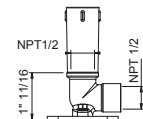

OPTIONAL: Built-in part

W046U	91 00 W046U