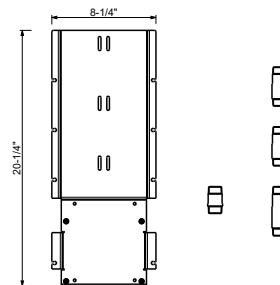

EXAMPLE OF CONFIGURATION - 1 OUTLET

EXAMPLE OF CONFIGURATION - 2 OUTLETS

91 00 W213U

W214U

OPTIONAL - Easy Fix System

- Includes backplate and connections
- Suitable for vertical and horizontal installation
- Only compatible with D400AU and D391AU
- **3 outlets:** D400AU + (3) D391AU