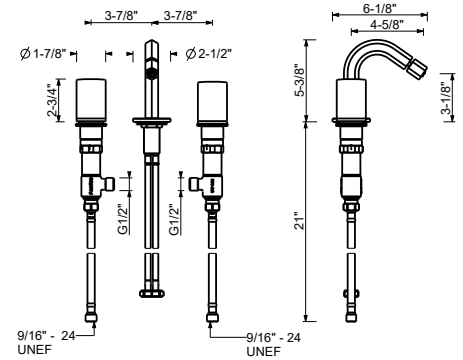

S709SWU

Three-hole bidet set, deck-mount hexagonal spout

- 4 5/8" spout projection
- Ceramic disc cartridges, 1/4 turn
- Flexible supply lines included

Note: Handles (2 PCS required) to be ordered separately, please refer to the "Handles" section.

Drain not included, please select W095U or W097U in the Miscellaneous Articles section.

Chrome	29 02 S709SWU
Polished Nickel PVD	29 95 S709SWU
Matte Gun Metal PVD	29 P5 S709SWU
Matte British Gold PVD	29 P6 S709SWU
Matte Copper PVD	29 P9 S709SWU
Gold Plus	29 01 S709SWU