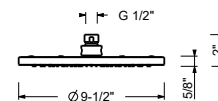

8142UC

9 1/2" Round showerhead - Restricted to 1.8 gpm

- Base material: ABS
- Anti-limescale membrane
- Water flow restricted to 1.8 gpm

Compatible with all Fantini wall and ceiling mount shower arms