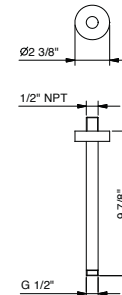

OPTIONAL: Built-in part

W046U	91 00 W046U