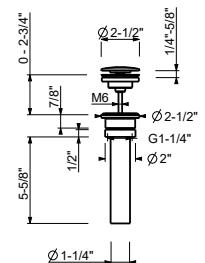

W097U

1 1/4" Universal Free flow drain (always open)

• Compatible for installation on sinks with or without overflow

Complete list of available finishes in the Miscellaneous Articles section.

Chrome	91 02 W097U
Polished Nickel PVD	91 95 W097U
Matte Gun Metal PVD	91 P5 W097U
Matte British Gold PVD	91 P6 W097U
Matte Copper PVD	91 P9 W097U
Gold Plus	91 01 W097U