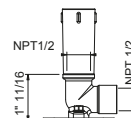

OPTIONAL: Built-in part

W046U	91 00 W046U