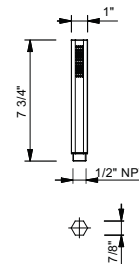

Chrome	90 02 9849U
Polished Nickel PVD	90 95 9849U
Matte Gun Metal PVD	90 P5 9849U
Matte British Gold PVD	90 P6 9849U
Matte Copper PVD	90 P9 9849U
Gold Plus	90 01 9849U