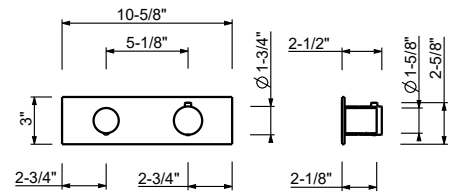

3/4" Thermostatic mixer with 3-way diverter

- Temperature control with safety override button at 100° F
- 3/4" NPT inlets, 1/2" outlets on rough
- Flow rate: 8.7 gpm @ 60 psi (primary outlet)
- Flow rate: 7.4 gpm @ 60 psi (secondary outlet)
- Flow rate: 7.4 gpm @ 60 psi (third outlet)
- Anti-scald mechanism
- Watertight casing for added safety
- Accessible shut-off valves and filters
- For horizontal installation