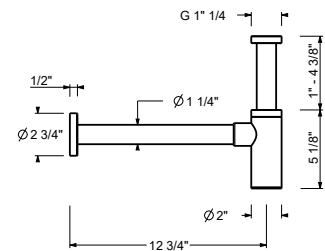

9234

Bottle Trap

• for washbasin
• 1 1/4" inlet
• 1 1/4" outlet

Complete list of available finishes in the Miscellaneous Articles section.

Chrome	91 02 9234
Polished Nickel PVD	91 95 9234
Matte Gun Metal PVD	91 P5 9234
Matte British Gold PVD	91 P6 9234
Matte Copper PVD	91 P9 9234
Gold Plus	91 01 9234