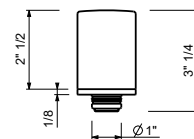

V748CN

VENEZIA by Venini handle in Murano glass - BICOLOR AQUAMARINE GREEN

Compatible with the following articles: S704SWU - S804SWU - S705SWU - S758SWBU - S713SBU - S813SBU - S709SWU - S809SWU - S765SU - S865SU - S767SU - S991SBU - S719SBU - S717SBU

Chrome	29 02 V748CN
Polished Nickel PVD	29 95 V748CN
Matte Gun Metal PVD	29 P5 V748CN
Matte British Gold PVD	29 P6 V748CN
Matte Copper PVD	29 P9 V748CN
Gold Plus	29 01 V748CN

V748CM

VENEZIA by Venini handle in Murano glass - BICOLOR AMETHYST AMBER

Compatible with the following articles: S704SWU - S804SWU - S705SWU - S758SWBU - S713SBU - S813SBU - S709SWU - S809SWU - S765SU - S865SU - S767SU - S991SBU - S719SBU - S717SBU

Chrome	29 02 V748CM
Polished Nickel PVD	29 95 V748CM
Matte Gun Metal PVD	29 P5 V748CM
Matte British Gold PVD	29 P6 V748CM
Matte Copper PVD	29 P9 V748CM
Gold Plus	29 01 V748CM

V748CO

VENEZIA by Venini handle in Murano glass - BICOLOR RED AMBER

Compatible with the following articles: S704SWU - S804SWU - S705SWU - S758SWBU - S713SBU - S813SBU - S709SWU - S809SWU - S765SU - S865SU - S767SU - S991SBU - S719SBU - S717SBU

Chrome	29 02 V748CO
Polished Nickel PVD	29 95 V748CO
Matte Gun Metal PVD	29 P5 V748CO
Matte British Gold PVD	29 P6 V748CO
Matte Copper PVD	29 P9 V748CO
Gold Plus	29 01 V748CO

F948CP

VENEZIA by Venini handle in Murano glass - WHITE FILIGREE

Compatible with the following articles: S704SWU - S804SWU - S705SWU - S758SWBU - S713SBU - S813SBU - S709SWU - S809SWU - S765SU - S865SU - S767SU - S991SBU - S719SBU - S717SBU

Chrome	29 02 F948CP
Polished Nickel PVD	29 95 F948CP
Matte Gun Metal PVD	29 P5 F948CP
Matte British Gold PVD	29 P6 F948CP
Matte Copper PVD	29 P9 F948CP
Gold Plus	29 01 F948CP