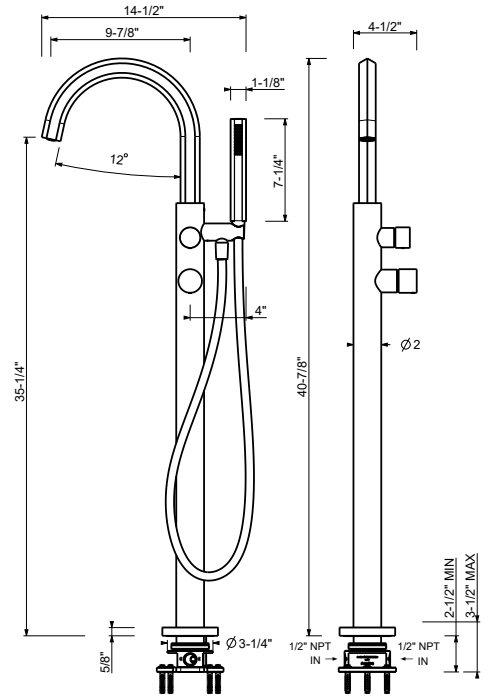

Wall-mount waterfall tub spout - offset to the right

- Spout to the right
- 5 3/4" spout projection
- Waterfall outlet
- 8.2 gpm @ 60 psi

5041BU

Trim

Chrome	31 02 5041BU
Polished Nickel PVD	31 95 5041BU
Matte Gun Metal PVD	31 P5 5041BU
Matte British Gold PVD	31 P6 5041BU
Matte Copper PVD	31 P9 5041BU
Gold Plus	31 01 5041BU