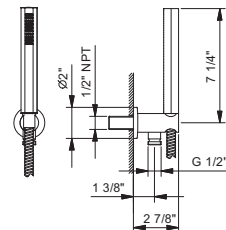

OPTIONAL: Built-in part

W046U	91 00 W046U
--------------	-------------

5943U

Wall-mount handshower set

- VENEZIA hexagonal
- Metal construction
- Anti-limescale membrane
- 58" metal hose for 02 and 01 finishes
- 55" for 95, P5, P6 and P9 finishes
- Water outlet with holder
- Round escutcheon
- 1/2" NPT male connection