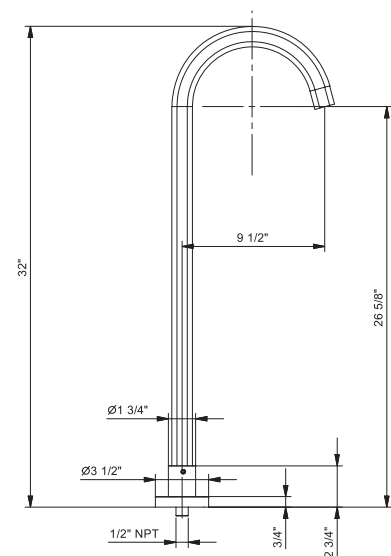

8418U

Floor-mount tub spout

- 9 1/2" spout projection
- Hexagonal spout
- 1/2" NPT male connection

Chrome	29 02 8418U
Polished Nickel PVD	29 95 8418U
Matte Gun Metal PVD	29 P5 8418U
Matte British Gold PVD	29 P6 8418U
Matte Copper PVD	29 P9 8418U
Gold Plus	29 01 8418U