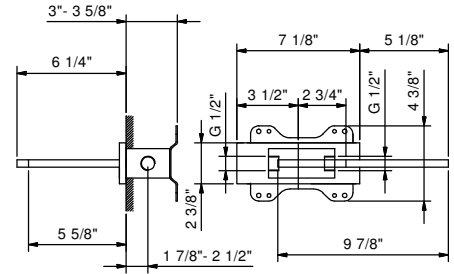

Wall-mount waterfall tub spout - offset to the right

- Spout to the right
- 5 3/4" spout projection
- Waterfall outlet
- 8.2 gpm @ 60 psi

5041BU

Trim

Chrome	31 02 5041BU
Polished Nickel PVD	31 95 5041BU
Matte Gun Metal PVD	31 P5 5041BU
Matte British Gold PVD	31 P6 5041BU
Matte Copper PVD	31 P9 5041BU
Gold Plus	31 01 5041BU