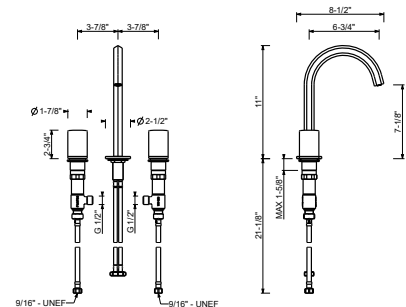

- 6 3/4" spout projection
- 10 7/8" spout height
- Water flow restricted to 1.2 gpm
- Ceramic compression cartridges, 1/4 turn
- 1/2" flexible supply lines included

Note: Handles (2 PCS required) to be ordered separately, please refer to the "Handles" section. Drain not included, please select W095U or W097U in the Miscellaneous Articles section.