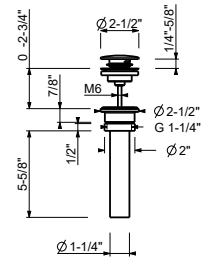

W095U

1 1/4" Universal Push-up drain

• Compatible for installation on sinks with or without overflow

Complete list of available finishes in the Miscellaneous Articles section.

Chrome	91 02 W095U
Polished Nickel PVD	91 95 W095U
Matte Gun Metal PVD	91 P5 W095U
Matte British Gold PVD	91 P6 W095U
Matte Copper PVD	91 P9 W095U
Gold Plus	91 01 W095U