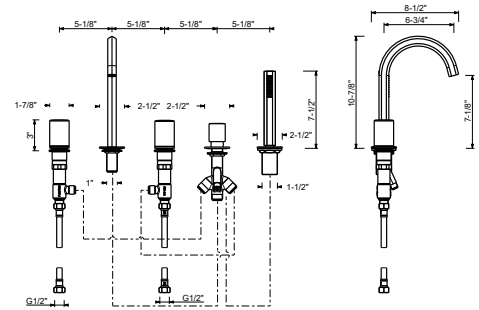

S765SU

5-Hole Roman tub set

- 6 3/4" spout projection
- Hexagonal handshower with anti-siphon check valve
- 58" metal hose
- Diverter
- Max 8 gpm @ 60 psi
- Water flow restricted to 1.8 gpm for handshower
- 6 gpm @ 60 psi

Note: Handles (2 PCS required) to be ordered separately, please refer to the "Handles" section.

Chrome	29 02 S765SU
Polished Nickel PVD	29 95 S765SU
Matte Gun Metal PVD	29 P5 S765SU
Matte British Gold PVD	29 P6 S765SU
Matte Copper PVD	29 P9 S765SU
Gold Plus	29 01 S765SU