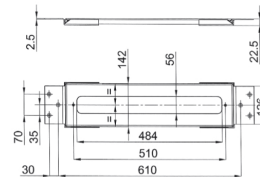

9325

Mounting plate for deck-mount bathtub mixer

- screw covers
- mounting plate
- without cover plate

NOTE: To be finished with inspectable cover materials

Chrome

91 02 9325

Z332

Conversion kit for Venini handles - Deck-Mount

Compatible with the following articles: N404SWU - N504SWU - N405SWU - N409SWU - N509SWU

29 00 Z332

Z333

Conversion kit for Venini handles - Wall-Mount

• compatible with: N013SBU - N113SBU - N458SWBU+R011AU - N411SBU+R011AU - N511SBU+R011AU

Chrome	29 02 Z333
Polished Nickel PVD	29 95 Z333
Matte Gun Metal PVD	29 P5 Z333
Matte British Gold PVD	29 P6 Z333
Matte Copper PVD	29 P9 Z333
Gold Plus	29 01 Z333