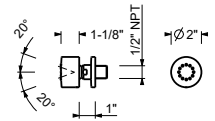

9248U

Wall-mount round adjustable body spray

- 1/2" NPT male connection
- Anti-limescale membrane
- Water flow restricted to 2.2 gpm

Chrome	86 02 9248U
Polished Nickel PVD	86 95 9248U
Matte Gun Metal PVD	86 P5 9248U
Matte British Gold PVD	86 P6 9248U
Matte Copper PVD	86 P9 9248U
Gold Plus	86 01 9248U