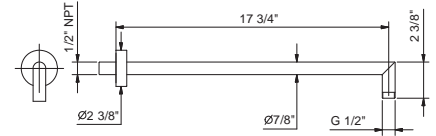

8011U

17 3/4" Wall-mount shower arm

- Round escutcheon
- 90° angle
- 1/2" NPT male connection

Chrome	86 02 8011U
Polished Nickel PVD	86 95 8011U
Matte Gun Metal PVD	86 P5 8011U
Matte British Gold PVD	86 P6 8011U
Matte Copper PVD	86 P9 8011U
Gold Plus	86 01 8011U

OPTIONAL: Built-in part

W046U	91 00 W046U