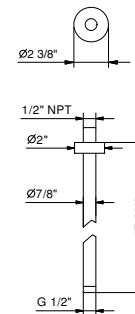

OPTIONAL: Built-in part

W046U	91 00 W046U