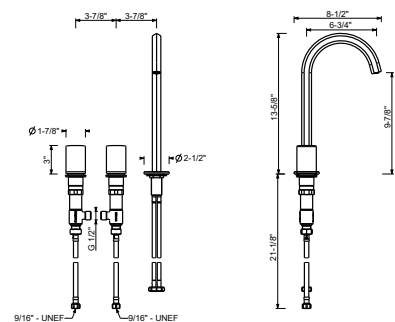

- 5 7/8" spout projection
- 6 1/2" spout height
- Water flow restricted to 1.2 gpm
- Ceramic disc cartridges, 1/4 turn
- Flexible supply lines included

Note: Handles (2 PCS required) to be ordered separately, please refer to the "Handles" section. Drain not included, please select W095U or W097U in the Miscellaneous Articles section.

- 6 3/4" spout projection
- 13' 5/8" spout height
- Water flow restricted to 1.2 gpm
- Ceramic compression cartridges, 1/4 turn
- 1/2" flexible supply lines included

Note: Handles (2 PCS required) to be ordered separately, please refer to the "Handles" section. Drain not included, please select W095U or W097U in the Miscellaneous Articles section.