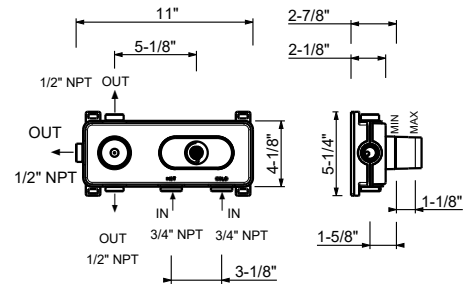

D373AU

Rough

19 00 D373AU