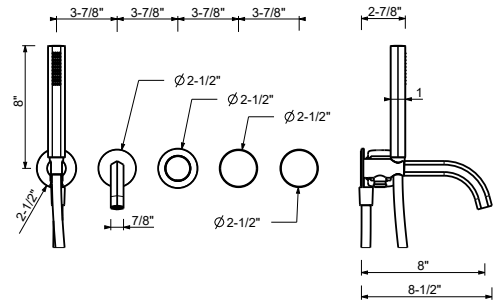

- 8" spout projection
- VENEZIA handshower
- 2-way diverter with turning knob
- Water plug with shower holder
- Water flow restricted to 1.8 gpm for handshower
- 7 gpm @ 60 psi

Note: Handles (2 PCS required) to be ordered separately, please refer to the "Handles" section.