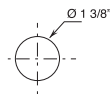

Technical information

All VENEZIA BY VENINI articles are supplied WITHOUT HANDLES.

Washbasin and bidet mixers are **restricted to 1.2 gpm.**

- PROGRESSIVE CARTRIDGE MIXERS

By turning the handle counterclockwise, both the water flow and temperature **increase simultaneously.**

HOLE SIZE GUIDELINES:

- Single-hole washbasin and bidet mixers.

- Three-hole washbasin mixers.