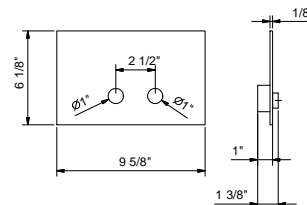

8402U

Flush actuator plate - Round buttons

- Stainless steel construction
- Projecting push-button controls
- Round push-button controls
- Compatible with GEBERIT models: 111.798.00.1, 111.335.00.5

Complete list of available finishes in the Miscellaneous Articles section.