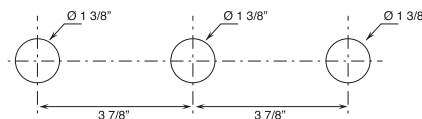

Technical information

All VENEZIA BY VENINI articles are supplied WITHOUT HANDLES.

Washbasin and bidet mixers are **restricted to 1.2 gpm.**

- PROGRESSIVE CARTRIDGE MIXERS

By turning the handle counterclockwise, both the water flow and temperature **increase simultaneously.**

HOLE SIZE GUIDELINES:

- Single-hole washbasin and bidet mixers.

- Three-hole washbasin mixers.

The 3/4" thermostatic shower mixer is available with integrated volume controls in these versions:

- with one volume control (1 outlet) G572BU + D331AU

- with 2-way diverter (2 outlets) G572BU + D372AU

- with 3-way diverter (3 outlets) G572BU + D373AU

Diverter **include volume control** and **do not allow to share functions.**

OPERATION EXAMPLE:

G572BU + D373AU

a) **rotating diverter with volume control:** from the OFF position, the first function is activated by rotating the knob clockwise, volume increases progressively. The second and third are activated in sequence turning the handle counterclockwise.

b) **temperature control** with safety override button at 100° F.