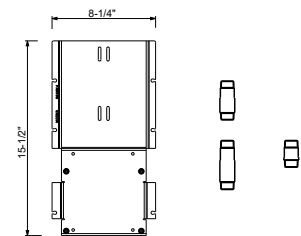

W213U

OPTIONAL - Easy Fix System

- Includes backplate and connections
- Suitable for vertical and horizontal installation
- Only compatible with D400AU and D391AU
- **1 outlet:** D400AU + D391AU
- **2 outlets:** D400AU + (2) D391AU