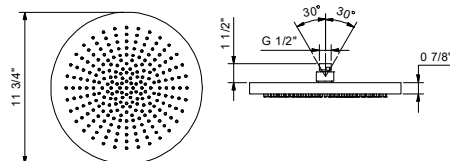

K073U

ACQUAFIT Round showerhead

- 240 nozzles
- 11 3/4" diameter
- check valve
- 1/2" connection
- Anti-limescale membrane
- Water flow restricted to 2.0 gpm

Compatible with all Fantini wall and ceiling mount shower arms

Polished Stainless steel	79 38 K073U
Polished Nickel PVD	79 95 K073U
Matte Gun Metal PVD	79 P5 K073U
Matte British Gold PVD	79 P6 K073U
Matte Copper PVD	79 P9 K073U
Gold Plus	79 01 K073U