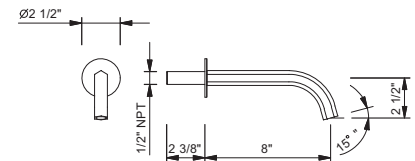

S709SWU

Three-hole bidet set, deck-mount hexagonal spout

- 4 5/8" spout projection
- Ceramic disc cartridges, 1/4 turn
- Flexible supply lines included

Note: Handles (2 PCS required) to be ordered separately, please refer to the "Handles" section.