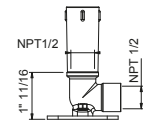

OPTIONAL: Built-in part

W046U	91 00 W046U