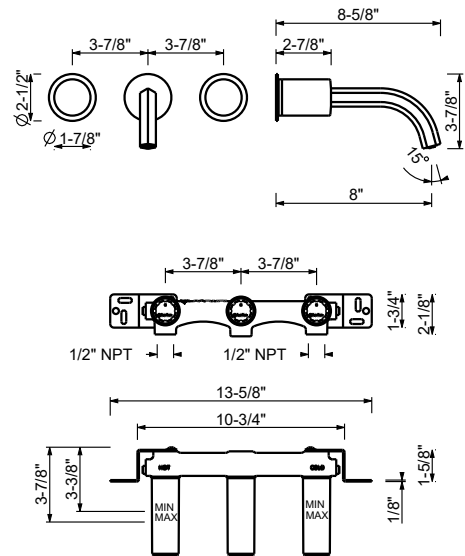

Wall-mount washbasin mixer, flat spout

- 7 3/4" spout projection
- Water flow restricted to 1.2 gpm
- Ceramic disc cartridges, 1/4 turn

Note: Handles (2 PCS required) to be ordered separately, please refer to the "Handles" section. Drain not included, please select W095U or W097U in the Miscellaneous Articles section.