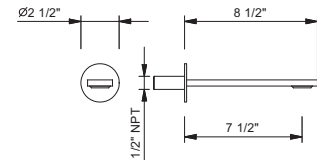

C945U

VENEZIA wall-mount tub spout, 8" projection

- Round escutcheon
- Integrated aerator
- 1/2" NPT male connection
- 6 gpm @ 60 psi

Chrome	29 02 C945U
Polished Nickel PVD	29 95 C945U
Matte Gun Metal PVD	29 P5 C945U
Matte British Gold PVD	29 P6 C945U
Matte Copper PVD	29 P9 C945U
Gold Plus	29 01 C945U