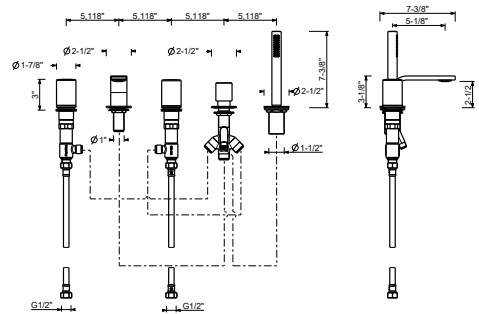

S865SU

5-Hole Roman tub set

- 6 1/4" spout projection
- Cylindrical handshower with anti-siphon check valve
- 58" metal hose
- Diverter
- Water flow restricted to 1.8 gpm for handshower
- 7 gpm @ 60 psi

Note: Handles (2 PCS required) to be ordered separately, please refer to the "Handles" section.

Chrome	29 02 S865SU
Polished Nickel PVD	29 95 S865SU
Matte Gun Metal PVD	29 P5 S865SU
Matte British Gold PVD	29 P6 S865SU
Matte Copper PVD	29 P9 S865SU
Gold Plus	29 01 S865SU