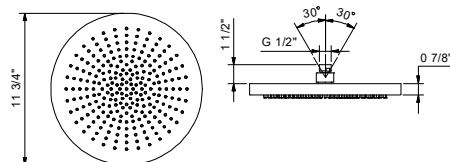

K073UC

ACQUAFIT Round showerhead - Restricted to 1.8 gpm

- 240 nozzles
- 11 3/4" diameter
- check valve
- 1/2" connection
- Anti-limescale membrane
- Water flow restricted to 1.8 gpm

Compatible with all Fantini wall and ceiling mount shower arms

Polished Stainless steel	79 38 K073UC
Polished Nickel PVD	79 95 K073UC
Matte Gun Metal PVD	79 P5 K073UC
Matte British Gold PVD	79 P6 K073UC
Matte Copper PVD	79 P9 K073UC
Gold Plus	79 01 K073UC