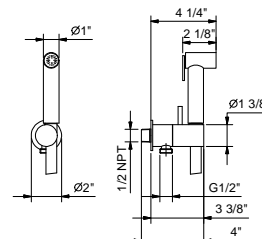

Chrome	91 02 8486U
Polished Nickel PVD	91 95 8486U
Matte Gun Metal PVD	91 P5 8486U
Matte British Gold PVD	91 P6 8486U
Matte Copper PVD	91 P9 8486U
Gold Plus	91 01 8486U