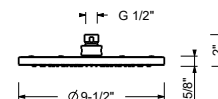

8142U

9 1/2" Round showerhead

- Base material: ABS
- Anti-limescale membrane
- Water flow restricted to 2.0 gpm

Compatible with all Fantini wall and ceiling mount shower arms