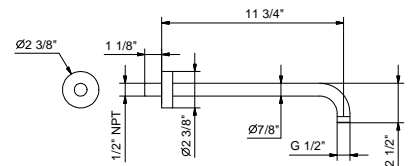

8027U

11 3/4" Wall-mount shower arm

- Round escutcheon
- Curved angle
- 1/2" NPT male connection

Chrome	86 02 8027U
Polished Nickel PVD	86 95 8027U
Matte Gun Metal PVD	86 P5 8027U
Matte British Gold PVD	86 P6 8027U
Matte Copper PVD	86 P9 8027U
Gold Plus	86 01 8027U