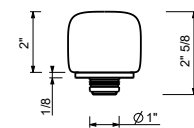

V748CN

VENEZIA by Venini handle in Murano glass - BICOLOR AQUAMARINE GREEN

Compatible with the following articles: S704SWU - S804SWU - S705SWU - S758SWBU - S713SBU - S813SBU - S709SWU - S809SWU - S765SU - S865SU - S767SU - S991SBU - S719SBU - S717SBU

Chrome	29 02 V748CN
Polished Nickel PVD	29 95 V748CN
Matte Gun Metal PVD	29 P5 V748CN
Matte British Gold PVD	29 P6 V748CN
Matte Copper PVD	29 P9 V748CN
Gold Plus	29 01 V748CN

V748CM

VENEZIA by Venini handle in Murano glass - BICOLOR AMETHYST AMBER

Compatible with the following articles: S704SWU - S804SWU - S705SWU - S758SWBU - S713SBU - S813SBU - S709SWU - S809SWU - S765SU - S865SU - S767SU - S991SBU - S719SBU - S717SBU

Chrome	29 02 V748CM
Polished Nickel PVD	29 95 V748CM
Matte Gun Metal PVD	29 P5 V748CM
Matte British Gold PVD	29 P6 V748CM
Matte Copper PVD	29 P9 V748CM
Gold Plus	29 01 V748CM

V748CO

VENEZIA by Venini handle in Murano glass - BICOLOR RED AMBER

Compatible with the following articles: S704SWU - S804SWU - S705SWU - S758SWBU - S713SBU - S813SBU - S709SWU - S809SWU - S765SU - S865SU - S767SU - S991SBU - S719SBU - S717SBU

Chrome	29 02 V748CO
Polished Nickel PVD	29 95 V748CO
Matte Gun Metal PVD	29 P5 V748CO
Matte British Gold PVD	29 P6 V748CO
Matte Copper PVD	29 P9 V748CO
Gold Plus	29 01 V748CO

F948CP

VENEZIA by Venini handle in Murano glass - WHITE FILIGREE

Compatible with the following articles: S704SWU - S804SWU - S705SWU - S758SWBU - S713SBU - S813SBU - S709SWU - S809SWU - S765SU - S865SU - S767SU - S991SBU - S719SBU - S717SBU

Chrome	29 02 F948CP
Polished Nickel PVD	29 95 F948CP
Matte Gun Metal PVD	29 P5 F948CP
Matte British Gold PVD	29 P6 F948CP
Matte Copper PVD	29 P9 F948CP
Gold Plus	29 01 F948CP