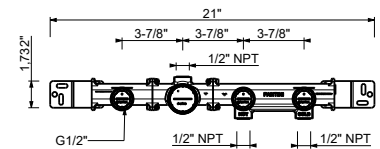

Wall-mount tub filler

- 8" spout projection
- VENEZIA handshower
- 2-way diverter with turning knob
- Water plug with shower holder
- Water flow restricted to 1.8 gpm for handshower
- 7 gpm @ 60 psi

Note: Handles (2 PCS required) to be ordered separately, please refer to the "Handles" section.

S719SBU

Trim

Chrome	29 02 S719SBU
Polished Nickel PVD	29 95 S719SBU
Matte Gun Metal PVD	29 P5 S719SBU
Matte British Gold PVD	29 P6 S719SBU
Matte Copper PVD	29 P9 S719SBU
Gold Plus	29 01 S719SBU

N019AU

Rough

44 00 N019AU

Wall-mount tub filler

- Without spout
- VENEZIA handshower
- 2-way diverter with turning knob
- Water plug with shower holder
- Water flow restricted to 1.8 gpm for handshower

Note: Handles (2 PCS required) to be ordered separately, please refer to the "Handles" section.

S717SBU

Trim

Chrome	29 02 S717SBU
Polished Nickel PVD	29 95 S717SBU
Matte Gun Metal PVD	29 P5 S717SBU
Matte British Gold PVD	29 P6 S717SBU
Matte Copper PVD	29 P9 S717SBU
Gold Plus	29 01 S717SBU

N017AU

Rough

44 00 N017AU