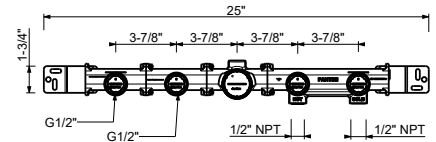

44 00 N019AU

Wall-mount tub filler

- Without spout
- VENEZIA handshower
- 2-way diverter with turning knob
- Water plug with shower holder
- Water flow restricted to 1.8 gpm for handshower

Note: Handles (2 PCS required) to be ordered separately, please refer to the "Handles" section.