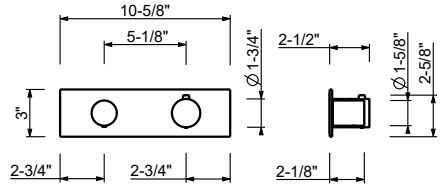

G572BU

Trim	
Chrome	87 02 G572BU
Polished Nickel PVD	87 95 G572BU
Matte Gun Metal PVD	87 P5 G572BU
Matte British Gold PVD	87 P6 G572BU
Matte Copper PVD	87 P9 G572BU
Gold Plus	87 01 G572BU