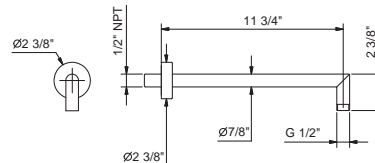

OPTIONAL: Built-in part

W046U	91 00 W046U
--------------	-------------

9231U

11 3/4" Wall-mount shower arm

- Round escutcheon
- 90° angle
- 1/2" NPT male connection

Chrome	86 02 9231U
Polished Nickel PVD	86 95 9231U
Matte Gun Metal PVD	86 P5 9231U
Matte British Gold PVD	86 P6 9231U
Matte Copper PVD	86 P9 9231U
Gold Plus	86 01 9231U