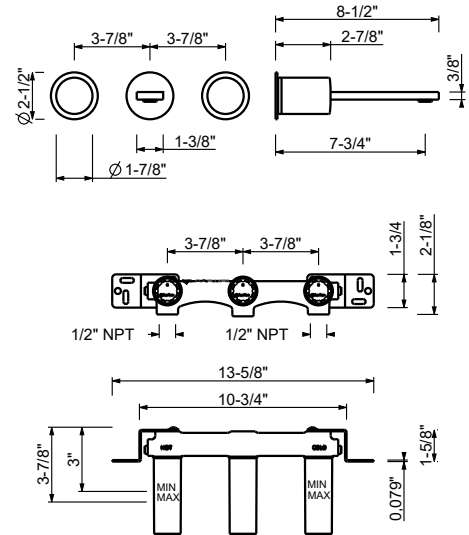

Wall-mount washbasin mixer, flat spout

- 7 3/4" spout projection
- Water flow restricted to 1.2 gpm
- Ceramic disc cartridges, 1/4 turn

Note: Handles (2 PCS required) to be ordered separately, please refer to the "Handles" section. Drain not included, please select W095U or W097U in the Miscellaneous Articles section.

S813SBU

Trim

Chrome	29 02 S813SBU
Polished Nickel PVD	29 95 S813SBU
Matte Gun Metal PVD	29 P5 S813SBU
Matte British Gold PVD	29 P6 S813SBU
Matte Copper PVD	29 P9 S813SBU
Gold Plus	29 01 S813SBU

R010AU

Rough

44 00 R010AU