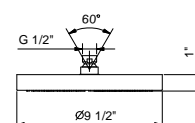

8083UC

9 1/2" Round showerhead - Restricted to 1.8 gpm

- Solid stainless steel construction
- Anti-limescale membrane
- Water flow restricted to 1.8 gpm

Compatible with all Fantini wall and ceiling mount shower arms