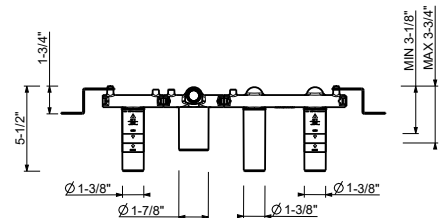

N017AU

Rough

44 00 N017AU