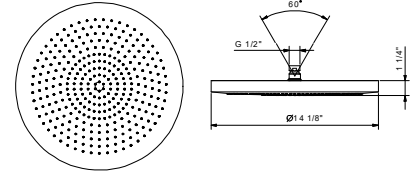

8084U

14 1/8" Round showerhead

- Solid stainless steel construction
- Anti-limescale membrane
- Water flow restricted to 2.0 gpm

Compatible with all Fantini wall and ceiling mount shower arms