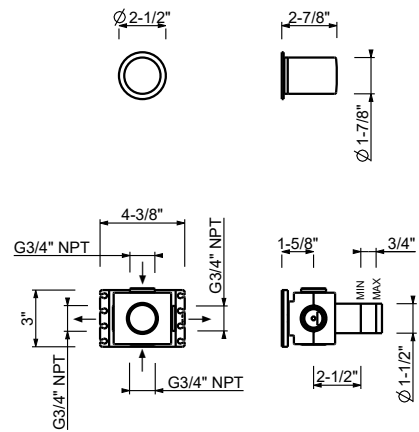

3/4" Volume control

- For remote installation
- Round backplate
- 3/4" NPT inlet and outlet
- Sound insulation foam back
- 15.3 gpm @ 60 psi

To be used with thermostatic mixer G500BU+D400AU

S991SBU

Trim

Chrome	29 02 S991SBU
Polished Nickel PVD	29 95 S991SBU
Matte Gun Metal PVD	29 P5 S991SBU
Matte British Gold PVD	29 P6 S991SBU
Matte Copper PVD	29 P9 S991SBU
Gold Plus	29 01 S991SBU

S991AU

Rough

19 00 S991AU