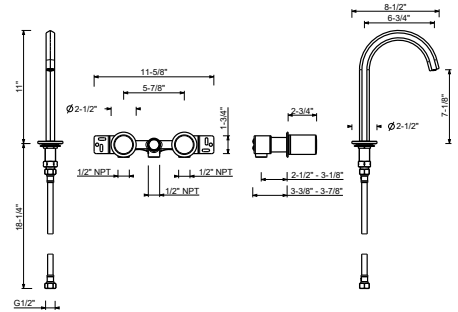

Three-hole washbasin mixer, hexagonal spout

- 6 3/4" spout projection
- 13' 5/8" spout height
- Water flow restricted to 1.2 gpm
- Ceramic compression cartridges, 1/4 turn
- Wall-mount remote controls
- 1/2" flexible supply lines included

Note: Handles (2 PCS required) to be ordered separately, please refer to the "Handles" section. Drain not included, please select W095U or W097U in the Miscellaneous Articles section.

S758SWBU

Trim	
Chrome	29 02 S758SWBU
Polished Nickel PVD	29 95 S758SWBU
Matte Gun Metal PVD	29 P5 S758SWBU
Matte British Gold PVD	29 P6 S758SWBU
Matte Copper PVD	29 P9 S758SWBU
Gold Plus	29 01 S758SWBU

R011AU

Rough	
	44 00 R011AU