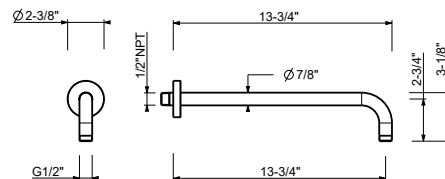

8137U

13 3/4" Wall-mount shower arm

- Round escutcheon
- Curved angle
- 1/2" NPT male connection

Chrome	86 02 8137U
Polished Nickel PVD	86 95 8137U
Matte Gun Metal PVD	86 P5 8137U
Matte British Gold PVD	86 P6 8137U
Matte Copper PVD	86 P9 8137U
Gold Plus	86 01 8137U

OPTIONAL: Built-in part

W046U	91 00 W046U

8028U

17 3/4" Wall-mount shower arm

- Round escutcheon
- Curved angle
- 1/2" NPT male connection

Chrome	86 02 8028U
Polished Nickel PVD	86 95 8028U
Matte Gun Metal PVD	86 P5 8028U
Matte British Gold PVD	86 P6 8028U
Matte Copper PVD	86 P9 8028U
Gold Plus	86 01 8028U