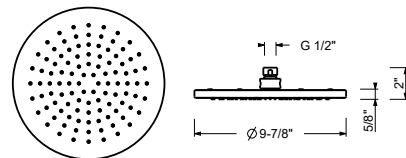

8146U

9 7/8" Round showerhead

- Stainless steel construction
- Anti-limescale membrane
- Water flow restricted to 2.0 gpm

Compatible with all Fantini wall and ceiling mount shower arms

Chrome	86 02 8146U
Polished Nickel PVD	86 95 8146U
Matte Gun Metal PVD	86 P5 8146U
Matte British Gold PVD	86 P6 8146U
Matte Copper PVD	86 P9 8146U
Gold Plus	86 01 8146U