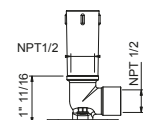

OPTIONAL: Built-in part

W046U	91 00 W046U
--------------	-------------

5943U

Wall-mount handshower set

- VENEZIA hexagonal
- Metal construction
- Anti-limescale membrane
- 58" metal hose for 02 and 01 finishes
- 55" for 95, P5, P6 and P9 finishes
- Water outlet with holder
- Round escutcheon
- 1/2" NPT male connection