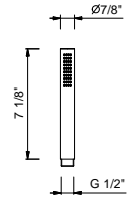

8783U

FIT handshower

- Cylindrical
- Anti-siphon valve
- Anti-limescale membrane
- Water flow restricted to 1.8 gpm

Chrome	90 02 8783U
Polished Nickel PVD	90 95 8783U
Matte Gun Metal PVD	90 P5 8783U
Matte British Gold PVD	90 P6 8783U
Matte Copper PVD	90 P9 8783U
Gold Plus	90 01 8783U