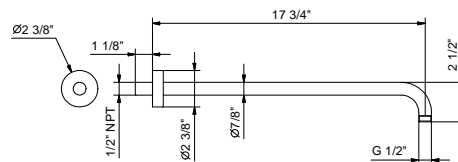

OPTIONAL: Built-in part

W046U	91 00 W046U
--------------	-------------

8028U

17 3/4" Wall-mount shower arm

- Round escutcheon
- Curved angle
- 1/2" NPT male connection

Chrome	86 02 8028U
Polished Nickel PVD	86 95 8028U
Matte Gun Metal PVD	86 P5 8028U
Matte British Gold PVD	86 P6 8028U
Matte Copper PVD	86 P9 8028U
Gold Plus	86 01 8028U