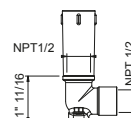

OPTIONAL: Built-in part

W046U	91 00 W046U