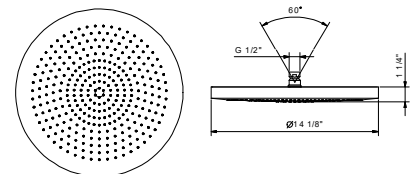

8084UC

14 1/8" Round showerhead - Restricted to 1.8 gpm

- Solid stainless steel construction
- Anti-limescale membrane
- Water flow restricted to 1.8 gpm

Compatible with all Fantini wall and ceiling mount shower arms