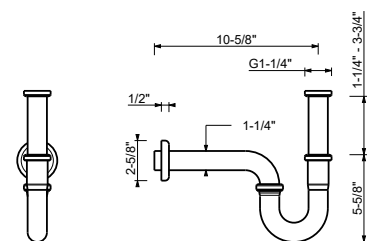

8402U

Flush actuator plate - Round buttons

- Stainless steel construction
- Projecting push-button controls
- Round push-button controls
- Compatible with GEBERIT models: 111.798.00.1, 111.335.00.5

Complete list of available finishes in the Miscellaneous Articles section.