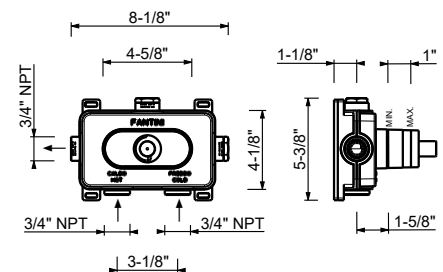

D400AU

Rough

19 00 D400AU