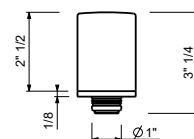

V748CN

VENEZIA by Venini handle in Murano glass - BICOLOR AQUAMARINE GREEN

Compatible with the following articles: S704SWU - S804SWU - S705SWU - S758SWBU - S713SBU - S813SBU - S709SWU - S809SWU - S765SU - S865SU - S767SU - S991SBU - S719SBU - S717SBU

Chrome	29 02 V748CN
Polished Nickel PVD	29 95 V748CN
Matte Gun Metal PVD	29 P5 V748CN
Matte British Gold PVD	29 P6 V748CN
Matte Copper PVD	29 P9 V748CN
Gold Plus	29 01 V748CN

V748CM

VENEZIA by Venini handle in Murano glass - BICOLOR AMETHYST AMBER

Compatible with the following articles: S704SWU - S804SWU - S705SWU - S758SWBU - S713SBU - S813SBU - S709SWU - S809SWU - S765SU - S865SU - S767SU - S991SBU - S719SBU - S717SBU

Chrome	29 02 V748CM
Polished Nickel PVD	29 95 V748CM
Matte Gun Metal PVD	29 P5 V748CM
Matte British Gold PVD	29 P6 V748CM
Matte Copper PVD	29 P9 V748CM
Gold Plus	29 01 V748CM

V748CO

VENEZIA by Venini handle in Murano glass - BICOLOR RED AMBER

Compatible with the following articles: S704SWU - S804SWU - S705SWU - S758SWBU - S713SBU - S813SBU - S709SWU - S809SWU - S765SU - S865SU - S767SU - S991SBU - S719SBU - S717SBU

Chrome	29 02 V748CO
Polished Nickel PVD	29 95 V748CO
Matte Gun Metal PVD	29 P5 V748CO
Matte British Gold PVD	29 P6 V748CO
Matte Copper PVD	29 P9 V748CO
Gold Plus	29 01 V748CO

F948CP

VENEZIA by Venini handle in Murano glass - WHITE FILIGREE

Compatible with the following articles: S704SWU - S804SWU - S705SWU - S758SWBU - S713SBU - S813SBU - S709SWU - S809SWU - S765SU - S865SU - S767SU - S991SBU - S719SBU - S717SBU

Chrome	29 02 F948CP
Polished Nickel PVD	29 95 F948CP
Matte Gun Metal PVD	29 P5 F948CP
Matte British Gold PVD	29 P6 F948CP
Matte Copper PVD	29 P9 F948CP
Gold Plus	29 01 F948CP