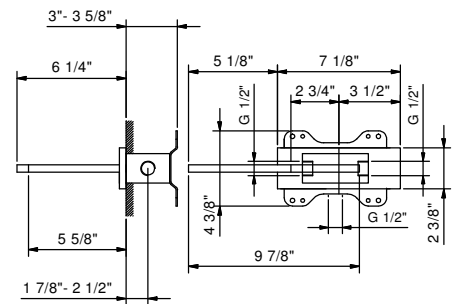

5041AU

Rough

31 00 5041AU

Wall-mount waterfall tub spout - offset to the left

- Spout to the left
- 5 3/4" spout projection
- Waterfall outlet
- 8.2 gpm @ 60 psi

5042BU

Trim

Chrome	31 02 5042BU
Polished Nickel PVD	31 95 5042BU
Matte Gun Metal PVD	31 P5 5042BU
Matte British Gold PVD	31 P6 5042BU
Matte Copper PVD	31 P9 5042BU
Gold Plus	31 01 5042BU