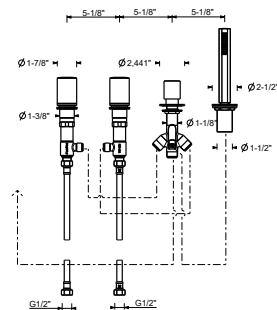

S767SU

4-Hole Roman tub set

- Without spout
- Hexagonal handshower with anti-siphon check valve
- 58" metal hose
- Diverter
- Max 8 gpm @ 60 psi
- Water flow restricted to 1.8 gpm for handshower

Note: Handles (2 PCS required) to be ordered separately, please refer to the "Handles" section.

Chrome	29 02 S767SU
Polished Nickel PVD	29 95 S767SU
Matte Gun Metal PVD	29 P5 S767SU
Matte British Gold PVD	29 P6 S767SU
Matte Copper PVD	29 P9 S767SU
Gold Plus	29 01 S767SU