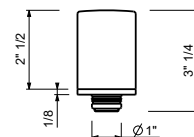

V748CN

VENEZIA by Venini handle in Murano glass - BICOLOR AQUAMARINE GREEN

Compatible with the following articles: S704SWU - S804SWU - S705SWU - S758SWBU - S713SBU - S813SBU - S709SWU - S809SWU - S765SU - S865SU - S767SU - S991SBU - S719SBU - S717SBU

Chrome	29 02 V748CN
Polished Nickel PVD	29 95 V748CN
Matte Gun Metal PVD	29 P5 V748CN
Matte British Gold PVD	29 P6 V748CN
Matte Copper PVD	29 P9 V748CN
Gold Plus	29 01 V748CN

V748CM

VENEZIA by Venini handle in Murano glass - BICOLOR AMETHYST AMBER

Compatible with the following articles: S704SWU - S804SWU - S705SWU - S758SWBU - S713SBU - S813SBU - S709SWU - S809SWU - S765SU - S865SU - S767SU - S991SBU - S719SBU - S717SBU

Chrome	29 02 V748CM
Polished Nickel PVD	29 95 V748CM
Matte Gun Metal PVD	29 P5 V748CM
Matte British Gold PVD	29 P6 V748CM
Matte Copper PVD	29 P9 V748CM
Gold Plus	29 01 V748CM

V748CO

VENEZIA by Venini handle in Murano glass - BICOLOR RED AMBER

Compatible with the following articles: S704SWU - S804SWU - S705SWU - S758SWBU - S713SBU - S813SBU - S709SWU - S809SWU - S765SU - S865SU - S767SU - S991SBU - S719SBU - S717SBU

Chrome	29 02 V748CO
Polished Nickel PVD	29 95 V748CO
Matte Gun Metal PVD	29 P5 V748CO
Matte British Gold PVD	29 P6 V748CO
Matte Copper PVD	29 P9 V748CO
Gold Plus	29 01 V748CO

F948CP

VENEZIA by Venini handle in Murano glass - WHITE FILIGREE

Compatible with the following articles: S704SWU - S804SWU - S705SWU - S758SWBU - S713SBU - S813SBU - S709SWU - S809SWU - S765SU - S865SU - S767SU - S991SBU - S719SBU - S717SBU

Chrome	29 02 F948CP
Polished Nickel PVD	29 95 F948CP
Matte Gun Metal PVD	29 P5 F948CP
Matte British Gold PVD	29 P6 F948CP
Matte Copper PVD	29 P9 F948CP
Gold Plus	29 01 F948CP