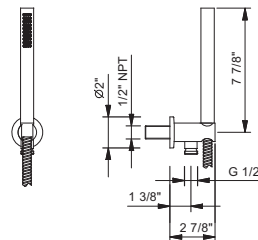

Chrome	29 02 5944U
Polished Nickel PVD	29 95 5944U
Matte Gun Metal PVD	29 P5 5944U
Matte British Gold PVD	29 P6 5944U
Matte Copper PVD	29 P9 5944U
Gold Plus	29 01 5944U

9849U

VENEZIA handshower

- Hexagonal shape
- Anti-siphon valve
- Anti-limescale membrane
- Water flow restricted to 1.8 gpm