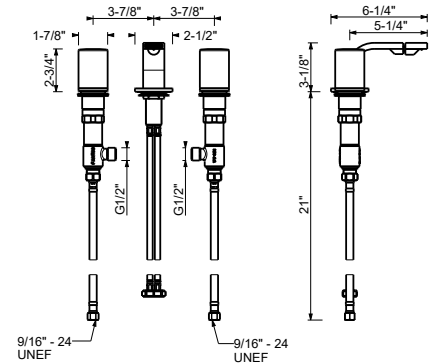

S809SWU

Three-hole bidet set, deck-mount flat spout

- 5 1/4" spout projection
- Ceramic disc cartridges, 1/4 turn
- Flexible supply lines included

Note: Handles (2 PCS required) to be ordered separately, please refer to the "Handles" section.

Drain not included, please select W095U or W097U in the Miscellaneous Articles section.

Chrome	29 02 S809SWU
Polished Nickel PVD	29 95 S809SWU
Matte Gun Metal PVD	29 P5 S809SWU
Matte British Gold PVD	29 P6 S809SWU
Matte Copper PVD	29 P9 S809SWU
Gold Plus	29 01 S809SWU