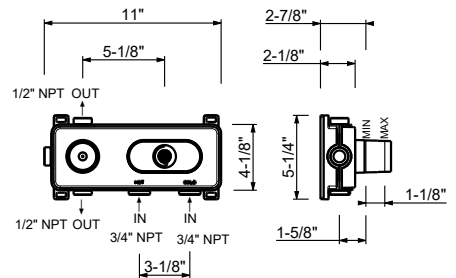

D372AU

Rough	
	19 00 D372AU