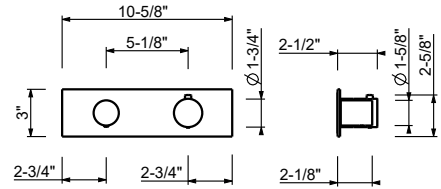

3/4" Thermostatic mixer with integrated volume control

- Temperature control with safety override button at 100° F
- 3/4" NPT inlets, 1/2" outlet on rough
- Flow rate: 15.3 gpm @ 60 psi
- Anti-scald mechanism
- Watertight casing for added safety
- Accessible shut-off valves and filters
- For horizontal installation

G572BU

Trim	
Chrome	87 02 G572BU
Polished Nickel PVD	87 95 G572BU
Matte Gun Metal PVD	87 P5 G572BU
Matte British Gold PVD	87 P6 G572BU
Matte Copper PVD	87 P9 G572BU
Gold Plus	87 01 G572BU