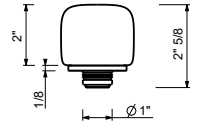

F948CQ

VENEZIA by Venini handle in Murano glass - BLACK FILIGREE

Compatible with the following articles: S704SWU - S804SWU - S705SWU - S758SWBU - S713SBU - S813SBU - S709SWU - S809SWU - S765SU - S865SU - S767SU - S991SBU - S719SBU - S717SBU

Chrome	29 02 F948CQ
Polished Nickel PVD	29 95 F948CQ
Matte Gun Metal PVD	29 P5 F948CQ
Matte British Gold PVD	29 P6 F948CQ
Matte Copper PVD	29 P9 F948CQ
Gold Plus	29 01 F948CQ