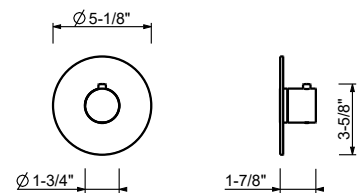

3/4" Thermostatic shower mixer without volume control

- Temperature control with safety override button at 100° F
- 3/4" NPT inlets and outlet on rough
- Flow rate: 16.9 gpm @ 60 psi
- Anti-scald mechanism
- Watertight casing for added safety
- Accessible shut-off valves and filters
- Compatible with Easy Fix art. # W213U and W214U

To be used with volume control(s) or diverter(s):

• volume control art. # S991BU+S991AU