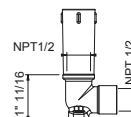

OPTIONAL: Built-in part

W046U	91 00 W046U