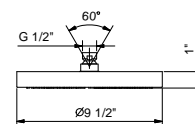

8083U

9 1/2" Round showerhead

- Solid stainless steel construction
- Anti-limescale membrane
- Water flow restricted to 2.0 gpm

Compatible with all Fantini wall and ceiling mount shower arms