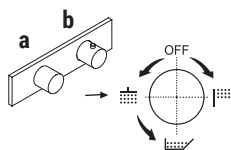

Base materials:

BRASS

Finish:

02 Chrome

95 Polished Nickel PVD

P5 Matte Gun Metal PVD

P6 Matte British Gold PVD

P9 Matte Copper PVD

01 Gold Plus

Handles in Murano glass - Bicolor and Filigree

These handles are only compatible with the fixtures included in this section, as indicated in the handle descriptions.

These handles are not compatible with the fixtures in the Venezia section but conversion kits are available to retrofit certain Venezia valves and make them compatible with the Venezia by Venini handles.

Venezia by Venini handles are made of a metal base, available in different finishes, and an artistic glass top, produced in the workshops of the Venini family on the island of Murano.

Each handle is a unique, handmade piece and may present slight variations in color or minor imperfections. These feature are a part of the artisanal glassmaking process, and contribute to making every piece unique.

* For spare parts, accessories, miscellaneous items and extensions please refer to the dedicated sections