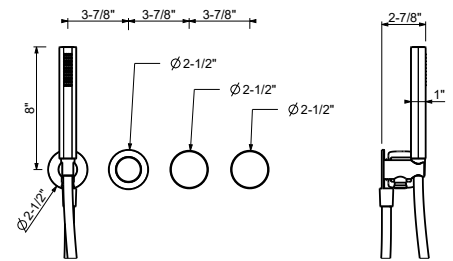

Wall-mount tub filler

- Without spout
- VENEZIA handshower
- 2-way diverter with turning knob
- Water plug with shower holder
- Water flow restricted to 1.8 gpm for handshower

Note: Handles (2 PCS required) to be ordered separately, please refer to the "Handles" section.