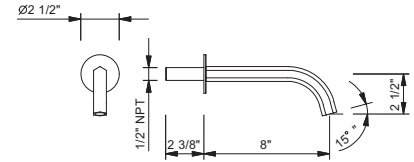

5041AU

Rough

31 00 5041AU

8315U

VENEZIA wall-mount tub spout, 8" projection

- Hexagonal spout
- Integrated aerator
- Round escutcheon
- 1/2" NPT male connection
- Max 6.5 gpm @ 60 psi

Chrome	29 02 8315U
Polished Nickel PVD	29 95 8315U
Matte Gun Metal PVD	29 P5 8315U
Matte British Gold PVD	29 P6 8315U
Matte Copper PVD	29 P9 8315U
Gold Plus	29 01 8315U