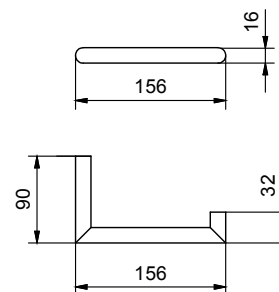

Art. 7645

Toilet roll holder

Chrome	96 02 7645
Matt Black	96 13 7645
Nickel PVD	96 95 7645
Matt Gun Metal PVD	96 P5 7645
Matt British Gold PVD	96 P6 7645
Matt Copper PVD	96 P9 7645
Deep Black PVD	96 S1 7645
Pure Brass PVD	96 Q7 7645
Raw Metal PVD	96 Q8 7645

Brushed Stainless Steel 96 93 7645