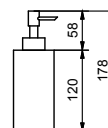

Art. 7650

Tumbler

- free standing
- with extendable container

Chrome	96 02 7650
Matt Black	96 13 7650
Nickel PVD	96 95 7650
Matt Gun Metal PVD	96 P5 7650
Matt British Gold PVD	96 P6 7650
Matt Copper PVD	96 P9 7650
Deep Black PVD	96 S1 7650
Pure Brass PVD	96 Q7 7650
Raw Metal PVD	96 Q8 7650

Brushed Stainless Steel 96 93 7650

Art. 7651

Tumbler

- with extendable container
- wall mounted

Chrome	96 02 7651
Matt Black	96 13 7651
Nickel PVD	96 95 7651
Matt Gun Metal PVD	96 P5 7651
Matt British Gold PVD	96 P6 7651
Matt Copper PVD	96 P9 7651
Deep Black PVD	96 S1 7651
Pure Brass PVD	96 Q7 7651
Raw Metal PVD	96 Q8 7651

Brushed Stainless Steel 96 93 7651

Art. 7652

Liquid soap dispenser

- free standing
- with extendable container

Chrome	96 02 7652
Matt Black	96 13 7652
Nickel PVD	96 95 7652
Matt Gun Metal PVD	96 P5 7652
Matt British Gold PVD	96 P6 7652
Matt Copper PVD	96 P9 7652
Deep Black PVD	96 S1 7652
Pure Brass PVD	96 Q7 7652
Raw Metal PVD	96 Q8 7652

Brushed Stainless Steel 96 93 7652

Art. 7653

Liquid soap dispenser

- with extendable container
- wall mounted

Chrome	96 02 7653
Matt Black	96 13 7653
Nickel PVD	96 95 7653
Matt Gun Metal PVD	96 P5 7653
Matt British Gold PVD	96 P6 7653
Matt Copper PVD	96 P9 7653
Deep Black PVD	96 S1 7653
Pure Brass PVD	96 Q7 7653
Raw Metal PVD	96 Q8 7653

Brushed Stainless Steel 96 93 7653