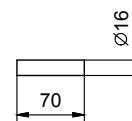

Art. 7608

Robe hook

Chrome	96 02 7608
Matt Black	96 13 7608
Nickel PVD	96 95 7608
Matt Gun Metal PVD	96 P5 7608
Matt British Gold PVD	96 P6 7608
Matt Copper PVD	96 P9 7608
Deep Black PVD	96 S1 7608
Pure Brass PVD	96 Q7 7608
Raw Metal PVD	96 Q8 7608

Brushed Stainless Steel 96 93 7608

OPTIONAL Fixing kit for plasterboard

Art. W049 91 00 W049

Art. 7644

Robe hook

Chrome	96 02 7644
Matt Black	96 13 7644
Nickel PVD	96 95 7644
Matt Gun Metal PVD	96 P5 7644
Matt British Gold PVD	96 P6 7644
Matt Copper PVD	96 P9 7644
Deep Black PVD	96 S1 7644
Pure Brass PVD	96 Q7 7644
Raw Metal PVD	96 Q8 7644

Brushed Stainless Steel 96 93 7644