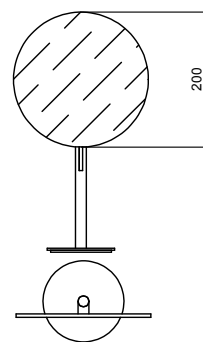

Art. 7656

Mirror

- wall mounted
- magnifying mirror, \varnothing 20 cm

Chrome 96 02 7656
 Matt Black 96 13 7656
Brushed Stainless Steel 96 93 7656

Art. 7643

Towel rail

- 36,6 cm
- free standing

Chrome 96 02 7643
 Matt Black 96 13 7643
Brushed Stainless Steel 96 93 7643