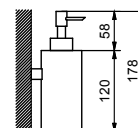

Brushed Stainless Steel 96 93 7653

Art. 7654

Shelf

- 30 cm
- wall mounted

Chrome 96 02 7654
 Matt Black 96 13 7654

Brushed Stainless Steel 96 93 7654

Art. 7606

Towel rail