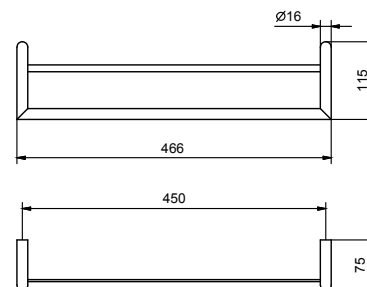

Brushed Stainless Steel 96 93 7615

Art. 7614

Double towel rail

- multiple
- 45 cm

Chrome	96 02 7614
Matt Black	96 13 7614

Art. 7608

Robe hook

Chrome	96 02 7608
Matt Black	96 13 7608
Nickel PVD	96 95 7608
Matt Gun Metal PVD	96 P5 7608
Matt British Gold PVD	96 P6 7608
Matt Copper PVD	96 P9 7608
Deep Black PVD	96 S1 7608
Pure Brass PVD	96 Q7 7608
Raw Metal PVD	96 Q8 7608