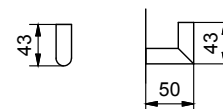

OPTIONAL Fixing kit for plasterboard

Art. W049 91 00 W049