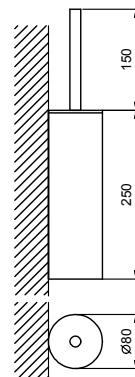

Art. 7647

Toilet brush holder

- with extendable container
- wall mounted

Chrome	96 02 7647
Matt Black	96 13 7647
Nickel PVD	96 95 7647
Matt Gun Metal PVD	96 P5 7647
Matt British Gold PVD	96 P6 7647
Matt Copper PVD	96 P9 7647
Deep Black PVD	96 S1 7647
Pure Brass PVD	96 Q7 7647
Raw Metal PVD	96 Q8 7647

Brushed Stainless Steel 96 93 7647

OPTIONAL Fixing kit for plasterboard

Art. W049 91 00 W049

Art. 7683

WC Bristle brush tuft without holding piece

- for art. 7646 - 7647 - 7746 - 7747 - 7657

96 00 7683