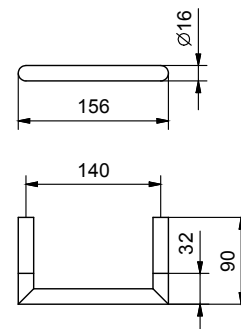

Art. 7609

Toilet roll holder

Chrome	96 02 7609
Matt Black	96 13 7609
Nickel PVD	96 95 7609
Matt Gun Metal PVD	96 P5 7609
Matt British Gold PVD	96 P6 7609
Matt Copper PVD	96 P9 7609
Deep Black PVD	96 S1 7609
Pure Brass PVD	96 Q7 7609
Raw Metal PVD	96 Q8 7609

Brushed Stainless Steel 96 93 7609