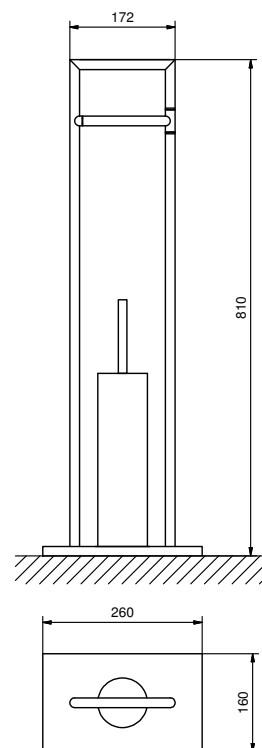

7649 Soap holder
wall mounted
Ø 12 cm
finishing: 02, 13, 95, P5,
P6, P9, S1, Q7, Q8 - 93

7650 Tumbler
free standing
finishing: 02, 13, 95, P5,
P6, P9, S1, Q7, Q8 - 93

7651 Tumbler
wall mounted
finishing: 02, 13, 95, P5,
P6, P9, S1, Q7, Q8 - 93

Art. 7656

Mirror

- wall mounted
- magnifying mirror, \varnothing 20 cm

Chrome 96 02 7656
 Matt Black 96 13 7656
Brushed Stainless Steel 96 93 7656

Art. 7643

Towel rail

- 36,6 cm
- free standing

Chrome 96 02 7643
 Matt Black 96 13 7643
Brushed Stainless Steel 96 93 7643

Art. 7657

Free standing pole

- toilet roll holder
- toilet brush holder
- free standing
- with extendable container

Chrome 96 02 7657
 Matt Black 96 13 7657

Art. 7648

Soap holder

- free standing
- Ø 12 cm
- glass insert