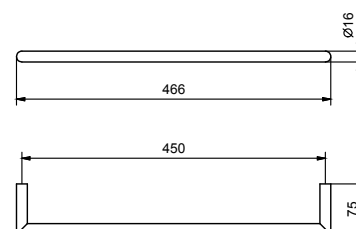

OPTIONAL Fixing kit for plasterboard

Art. W050 91 00 W050