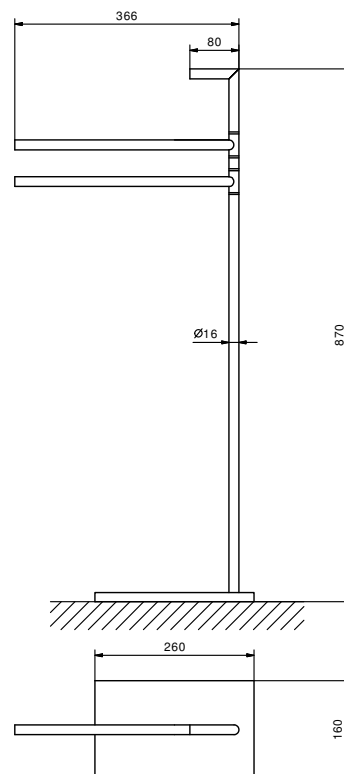

Art. 7656

Mirror

- wall mounted
- magnifying mirror, \varnothing 20 cm

Chrome 96 02 7656
 Matt Black 96 13 7656
Brushed Stainless Steel 96 93 7656

Art. 7643

Towel rail

- 36,6 cm
- free standing

Chrome 96 02 7643
 Matt Black 96 13 7643
Brushed Stainless Steel 96 93 7643

Art. 7657

Free standing pole

- toilet roll holder
- toilet brush holder
- free standing
- with extendable container

Chrome 96 02 7657
 Matt Black 96 13 7657

Art. 7648

Soap holder

- free standing
- Ø 12 cm
- glass insert