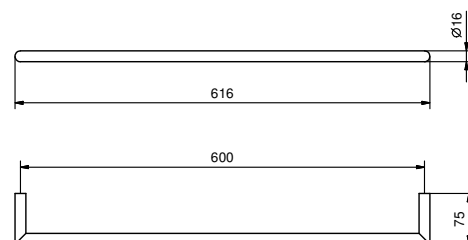

Art. 7607

Towel rail

- 60 cm

Chrome	96 02 7607
Matt Black	96 13 7607
Nickel PVD	96 95 7607
Matt Gun Metal PVD	96 P5 7607
Matt British Gold PVD	96 P6 7607
Matt Copper PVD	96 P9 7607
Deep Black PVD	96 S1 7607
Pure Brass PVD	96 Q7 7607
Raw Metal PVD	96 Q8 7607

Brushed Stainless Steel 96 93 7607