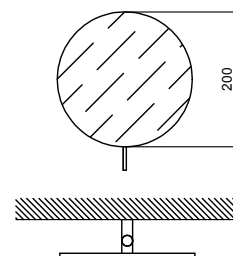

Art. 7656

Mirror

- wall mounted
- magnifying mirror, \varnothing 20 cm

Chrome 96 02 7656
 Matt Black 96 13 7656
Brushed Stainless Steel 96 93 7656

Art. 7643

Towel rail

- 36,6 cm
- free standing

Chrome 96 02 7643
 Matt Black 96 13 7643
Brushed Stainless Steel 96 93 7643