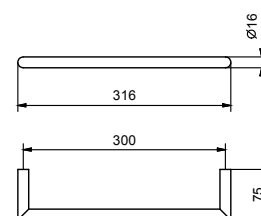

Art. 7606

Towel rail

- 30 cm

Chrome 96 02 7606
Matt Black 96 13 7606
Nickel PVD 96 95 7606
Matt Gun Metal PVD 96 P5 7606
Matt British Gold PVD 96 P6 7606
Matt Copper PVD 96 P9 7606
Deep Black PVD 96 S1 7606
Pure Brass PVD 96 Q7 7606
Raw Metal PVD 96 Q8 7606

Brushed Stainless Steel 96 93 7606

OPTIONAL Fixing kit for plasterboard

Art. W050 91 00 W050

Art. 7611

Towel rail

- 45 cm

Chrome 96 02 7611
Matt Black 96 13 7611
Nickel PVD 96 95 7611
Matt Gun Metal PVD 96 P5 7611
Matt British Gold PVD 96 P6 7611
Matt Copper PVD 96 P9 7611
Deep Black PVD 96 S1 7611
Pure Brass PVD 96 Q7 7611
Raw Metal PVD 96 Q8 7611

Brushed Stainless Steel 96 93 7611