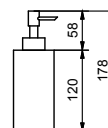

Art. 7650

Verre

- à poser
- avec conteneur amovible

Chromé	96 02 7650
Noir Mat	96 13 7650
Nickel PVD	96 95 7650
Matt Gun Metal PVD	96 P5 7650
Matt British Gold PVD	96 P6 7650
Matt Copper PVD	96 P9 7650
Pure Brass PVD	96 Q7 7650
Raw Metal PVD	96 Q8 7650

Acier Brossé 96 93 7650

Art. 7651

Verre

- avec conteneur amovible
- mural

Chromé	96 02 7651
Noir Mat	96 13 7651
Nickel PVD	96 95 7651
Matt Gun Metal PVD	96 P5 7651
Matt British Gold PVD	96 P6 7651
Matt Copper PVD	96 P9 7651
Pure Brass PVD	96 Q7 7651
Raw Metal PVD	96 Q8 7651

Acier Brossé 96 93 7651

Art. 7652

Distributeur pour savon liquide

- à poser
- avec conteneur amovible

Chromé	96 02 7652
Noir Mat	96 13 7652
Nickel PVD	96 95 7652
Matt Gun Metal PVD	96 P5 7652
Matt British Gold PVD	96 P6 7652
Matt Copper PVD	96 P9 7652
Pure Brass PVD	96 Q7 7652
Raw Metal PVD	96 Q8 7652

Acier Brossé 96 93 7652

Art. 7653

Distributeur pour savon liquide

- avec conteneur amovible
- mural

Chromé	96 02 7653
Noir Mat	96 13 7653
Nickel PVD	96 95 7653
Matt Gun Metal PVD	96 P5 7653
Matt British Gold PVD	96 P6 7653
Matt Copper PVD	96 P9 7653
Pure Brass PVD	96 Q7 7653
Raw Metal PVD	96 Q8 7653

Acier Brossé 96 93 7653