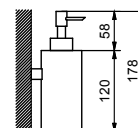

Art. 7653

Distributeur pour savon liquide

- avec conteneur amovible
- mural

Chromé	96 02 7653
Noir Mat	96 13 7653
Nickel PVD	96 95 7653
Matt Gun Metal PVD	96 P5 7653
Matt British Gold PVD	96 P6 7653
Matt Copper PVD	96 P9 7653
Pure Brass PVD	96 Q7 7653
Raw Metal PVD	96 Q8 7653

Acier Brossé 96 93 7653