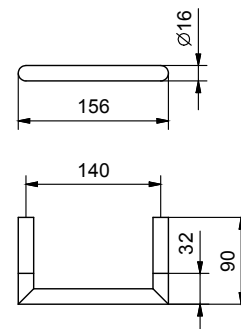

Art. 7609

Portarotolo

Cromo	96 02 7609
Nero Opaco	96 13 7609
Nickel PVD	96 95 7609
Matt Gun Metal PVD	96 P5 7609
Matt British Gold PVD	96 P6 7609
Matt Copper PVD	96 P9 7609
Pure Brass PVD	96 Q7 7609
Raw Metal PVD	96 Q8 7609

Acciaio spazzolato   **96 93 7609**