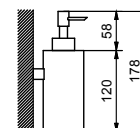

Art. 7653

Dispenser sapone

- con contenitore estraibile
- per parete

Cromo	96 02 7653
Nero Opaco	96 13 7653
Nickel PVD	96 95 7653
Matt Gun Metal PVD	96 P5 7653
Matt British Gold PVD	96 P6 7653
Matt Copper PVD	96 P9 7653
Deep Black PVD	96 S1 7653
Pure Brass PVD	96 Q7 7653
Raw Metal PVD	96 Q8 7653

Acciaio spazzolato 96 93 7653