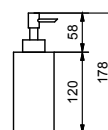

Art. 7650

Bicchieri

- da appoggio
- con contenitore estraibile

Cromo	96 02 7650
Nero Opaco	96 13 7650
Nickel PVD	96 95 7650
Matt Gun Metal PVD	96 P5 7650
Matt British Gold PVD	96 P6 7650
Matt Copper PVD	96 P9 7650
Deep Black PVD	96 S1 7650
Pure Brass PVD	96 Q7 7650
Raw Metal PVD	96 Q8 7650

Acciaio spazzolato 96 93 7650

Art. 7651

Bicchieri

- con contenitore estraibile
- per parete

Cromo	96 02 7651
Nero Opaco	96 13 7651
Nickel PVD	96 95 7651
Matt Gun Metal PVD	96 P5 7651
Matt British Gold PVD	96 P6 7651
Matt Copper PVD	96 P9 7651
Deep Black PVD	96 S1 7651
Pure Brass PVD	96 Q7 7651
Raw Metal PVD	96 Q8 7651

Acciaio spazzolato 96 93 7651

Art. 7652

Dispenser sapone

- da appoggio
- con contenitore estraibile

Cromo	96 02 7652
Nero Opaco	96 13 7652
Nickel PVD	96 95 7652
Matt Gun Metal PVD	96 P5 7652
Matt British Gold PVD	96 P6 7652
Matt Copper PVD	96 P9 7652
Deep Black PVD	96 S1 7652
Pure Brass PVD	96 Q7 7652
Raw Metal PVD	96 Q8 7652

Acciaio spazzolato 96 93 7652

Art. 7653

Dispenser sapone

- con contenitore estraibile
- per parete

Cromo	96 02 7653
Nero Opaco	96 13 7653
Nickel PVD	96 95 7653
Matt Gun Metal PVD	96 P5 7653
Matt British Gold PVD	96 P6 7653
Matt Copper PVD	96 P9 7653
Deep Black PVD	96 S1 7653
Pure Brass PVD	96 Q7 7653
Raw Metal PVD	96 Q8 7653

Acciaio spazzolato 96 93 7653