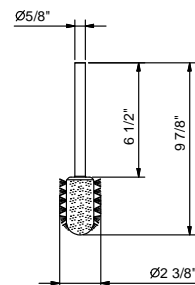

Brushed Stainless steel 96 93 7647

Art. 7683 Brush

- For Art. #7646 - #7647 - #7746 - #7747 - #7657

96 00 7683

Art. Q091 Fixing kit for back-to-back towel bar installation on glass

- Hole size: 1/4" Ø
- Minimum glass thickness: 1/4"
- Maximum glass thickness: 1/2"