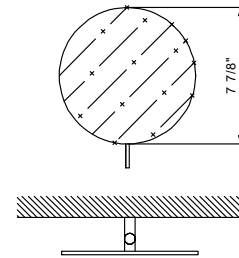

Mirror

- wall-mounted
- Magnifying mirror, Ø 20

Chrome 96 02 7656
Matte Black 96 13 7656

Brushed Stainless steel 96 93 7656