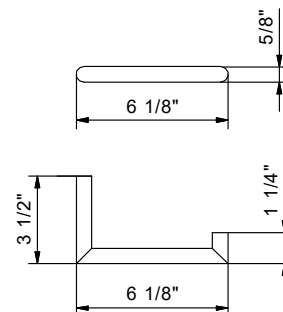

Art. 7645

Toilet paper holder

Chrome	96 02 7645
Matte Black	96 13 7645
Nickel PVD	96 95 7645
Matte Gun Metal PVD	96 P5 7645
Matte British Gold PVD	96 P6 7645
Matte Copper PVD	96 P9 7645
Pure Brass PVD	96 Q7 7645
Raw Metal PVD	96 Q8 7645

Brushed Stainless steel 96 93 7645