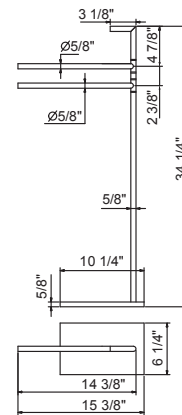

Art. 7655

Mirror

- Free standing
- Magnifying mirror, Ø 20

Chrome 96 02 7655
Matte Black 96 13 7655

Brushed Stainless steel 96 93 7655

Art. 7656

Mirror

- wall-mounted
- Magnifying mirror, Ø 20

Chrome 96 02 7656
Matte Black 96 13 7656

Brushed Stainless steel 96 93 7656

Art. 7643

Free standing set with two towel bars

Chrome 96 02 7643
Matte Black 96 13 7643

Brushed Stainless steel 96 93 7643

Art. 7657

Free standing set

- Toilet paper holder
- Toilet brush holder

Chrome 96 02 7657
Matte Black 96 13 7657