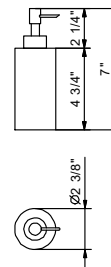

Art. 7652

Liquid soap dispenser

- Free standing
- with extendable container

Chrome	96 02 7652
Matte Black	96 13 7652
Nickel PVD	96 95 7652
Matte Gun Metal PVD	96 P5 7652
Matte British Gold PVD	96 P6 7652
Matte Copper PVD	96 P9 7652
Pure Brass PVD	96 Q7 7652
Raw Metal PVD	96 Q8 7652

Brushed Stainless steel 96 93 7652