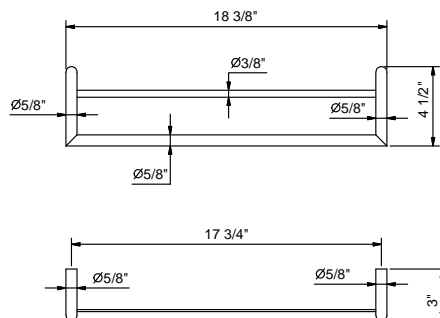

Art. 7614

18" Double towel bar

Chrome	96 02 7614
Matte Black	96 13 7614