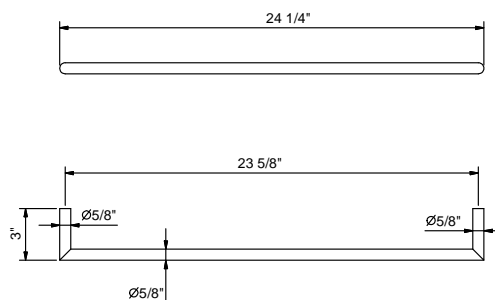

Art. 7607

24" Towel bar

Chrome	96 02 7607
Matte Black	96 13 7607
Nickel PVD	96 95 7607
Matte Gun Metal PVD	96 P5 7607
Matte British Gold PVD	96 P6 7607
Matte Copper PVD	96 P9 7607
Pure Brass PVD	96 Q7 7607
Raw Metal PVD	96 Q8 7607

Brushed Stainless steel 96 93 7607