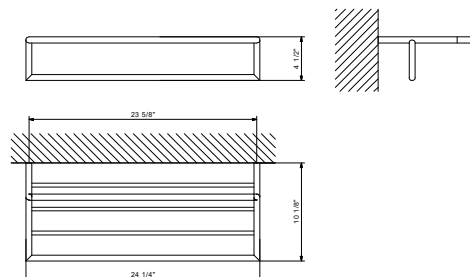

Brushed Stainless steel 96 93 7607

Art. 7615

Towel rails

- multiple

Chrome	96 02 7615
Matte Black	96 13 7615

Brushed Stainless steel 96 93 7615

Art. 7614

18" Double towel bar