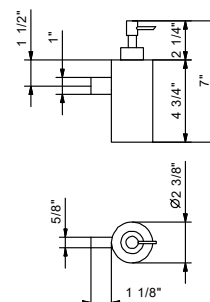

Art. 7653

Liquid soap dispenser

- Wall mount
- with extendable container

Chrome	96 02 7653
Matte Black	96 13 7653
Nickel PVD	96 95 7653
Matte Gun Metal PVD	96 P5 7653
Matte British Gold PVD	96 P6 7653
Matte Copper PVD	96 P9 7653
Pure Brass PVD	96 Q7 7653
Raw Metal PVD	96 Q8 7653

Brushed Stainless steel 96 93 7653