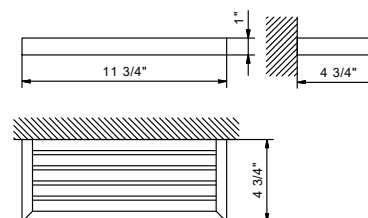

Brushed Stainless steel 96 93 7653

Art. 7654

Shelf

- 12" long
- wall-mounted

Chrome	96 02 7654
Matte Black	96 13 7654

Brushed Stainless steel 96 93 7654

Art. 7606

12" Towel bar