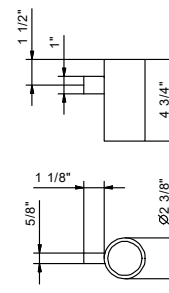

Art. 7651

Tumbler

- Wall mount
- with extendable container

Chrome	96 02 7651
Matte Black	96 13 7651
Nickel PVD	96 95 7651
Matte Gun Metal PVD	96 P5 7651
Matte British Gold PVD	96 P6 7651
Matte Copper PVD	96 P9 7651
Pure Brass PVD	96 Q7 7651
Raw Metal PVD	96 Q8 7651

Brushed Stainless steel 96 93 7651