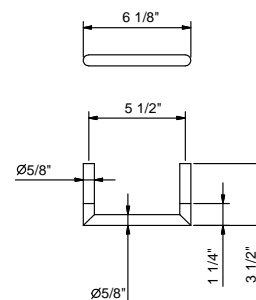

Art. 7609

Toilet paper holder

Chrome	96 02 7609
Matte Black	96 13 7609
Nickel PVD	96 95 7609
Matte Gun Metal PVD	96 P5 7609
Matte British Gold PVD	96 P6 7609
Matte Copper PVD	96 P9 7609
Pure Brass PVD	96 Q7 7609
Raw Metal PVD	96 Q8 7609

Brushed Stainless steel 96 93 7609