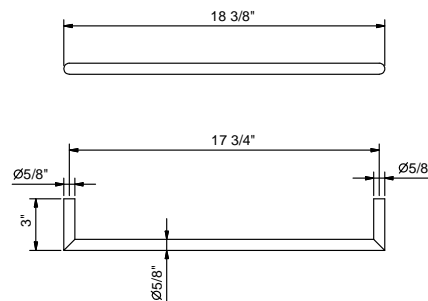

Art. 7611

18" Towel bar

Chrome	96 02 7611
Matte Black	96 13 7611
Nickel PVD	96 95 7611
Matte Gun Metal PVD	96 P5 7611
Matte British Gold PVD	96 P6 7611
Matte Copper PVD	96 P9 7611
Pure Brass PVD	96 Q7 7611
Raw Metal PVD	96 Q8 7611

Brushed Stainless steel 96 93 7611