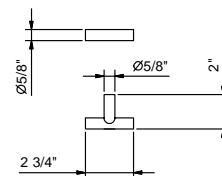

Art. 7608

Wall-mount hook

Chrome	96 02 7608
Matte Black	96 13 7608
Nickel PVD	96 95 7608
Matte Gun Metal PVD	96 P5 7608
Matte British Gold PVD	96 P6 7608
Matte Copper PVD	96 P9 7608
Pure Brass PVD	96 Q7 7608
Raw Metal PVD	96 Q8 7608

Brushed Stainless steel 96 93 7608