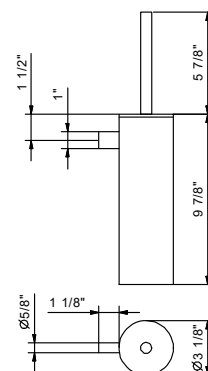

Brushed Stainless steel 96 93 7647

Art. 7683 Brush

- For Art. #7646 - #7647 - #7746 - #7747 - #7657

96 00 7683

Art. Q091 Fixing kit for back-to-back towel bar installation on glass

- Hole size: 1/4" Ø
- Minimum glass thickness: 1/4"
- Maximum glass thickness: 1/2"