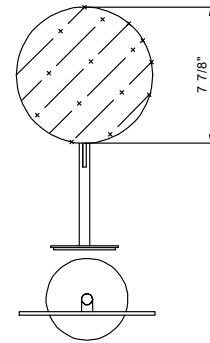

Art. 7655

Mirror

- Free standing
- Magnifying mirror, Ø 20

Chrome 96 02 7655
Matte Black 96 13 7655

Brushed Stainless steel 96 93 7655

Art. 7656

Mirror

- wall-mounted
- Magnifying mirror, Ø 20