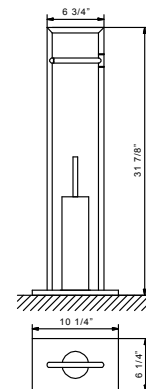

Free standing set

- Toilet paper holder
- Toilet brush holder

Chrome 96 02 7657
Matte Black 96 13 7657