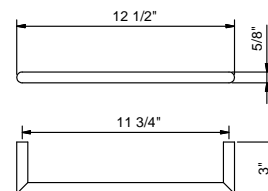

Art. 7606

12" Towel bar

Chrome	96 02 7606
Matte Black	96 13 7606
Nickel PVD	96 95 7606
Matte Gun Metal PVD	96 P5 7606
Matte British Gold PVD	96 P6 7606
Matte Copper PVD	96 P9 7606
Pure Brass PVD	96 Q7 7606
Raw Metal PVD	96 Q8 7606

Brushed Stainless steel 96 93 7606