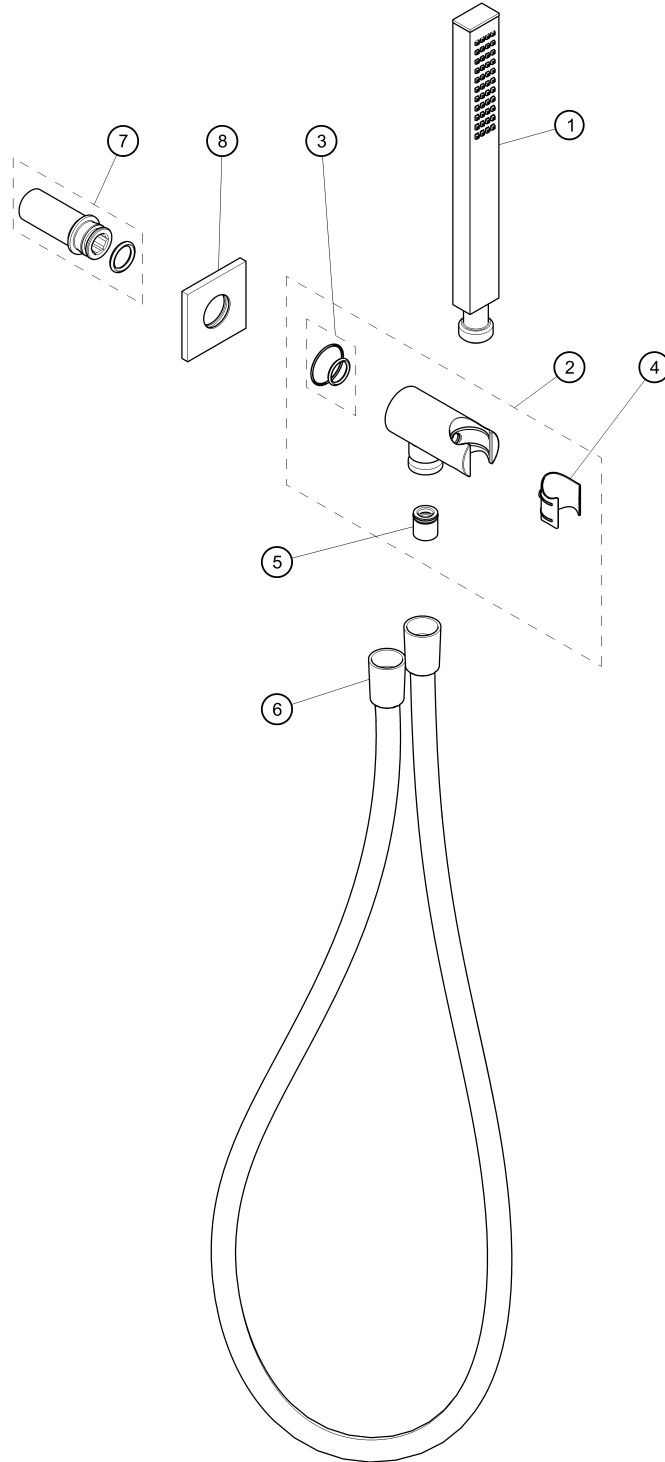

ART. 8021U - Wall-mount handshower set

**ART. 8021U - Wall-mount handshower set**

N°	Codice / Code	Descrizione / Description / Désignaton
1	90_9418U	SOHO handshower
2	90_9397	Complete water plug
3	9000Q910	O-ring for water plug
4	9000Q792	Scratch-resistant insert
5	90009047	Non-return valve
6	90_9349	150 cm PVC handshower's flexible hose
7	9000Q906	Pivot with O-ring
8	90_9548	Complete backplate