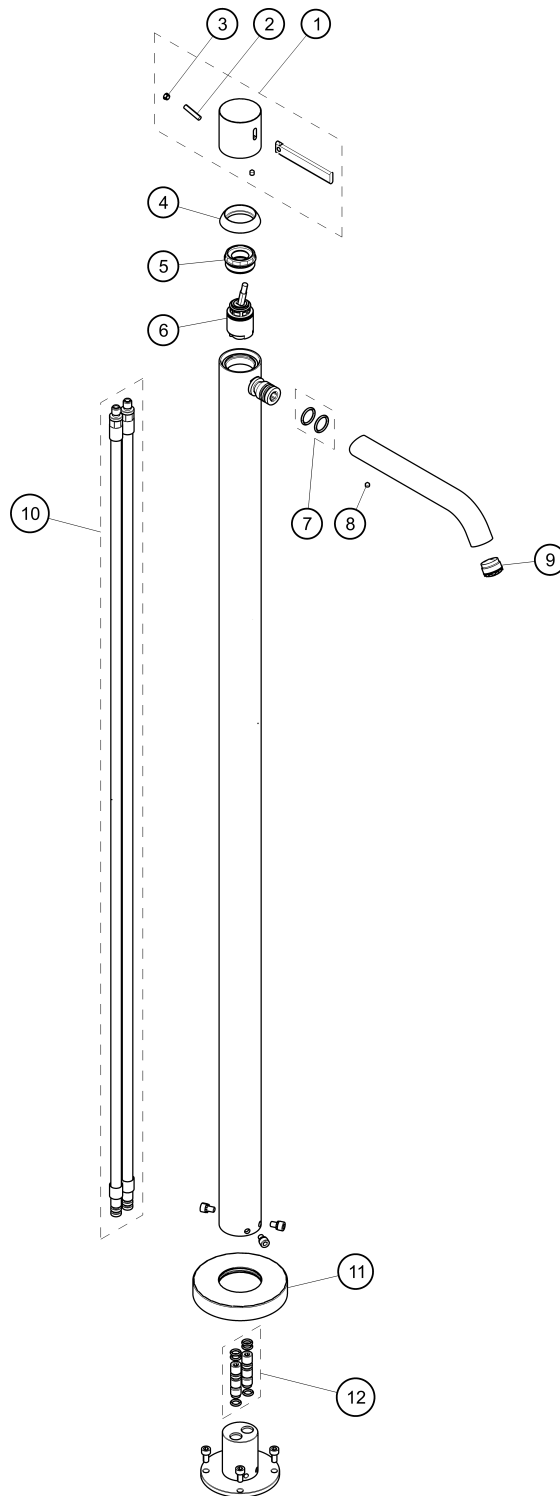

ABOUTWATER AF/21

Boffi & FANTINI

ART. A736BU+3336AU - Floor-mount single-control washbasin mixer

ART. A736BU+3336AU - Floor-mount single-control washbasin mixer

N°	Codice / Code	Descrizione / Description / Désignaton
1	90_Q522	Complete handle
2	90009146	Fixing kit
3	90_9428	Cover screw
4	90_Q205	Nut-ring cap
5	9000Q206	Locking ring for cartridge
6	90003670	Ø 25 mm cartridge
7	90008639	Couple of O-ring
8	90008659	Locking screw M4x4
9	90008948U	Aerator M18,5x1
10	9000Q654	Pair of connecting pipe with O-ring for mixer
11	90_Q412	Base ring
12	90009847	Pair of pins with O-ring