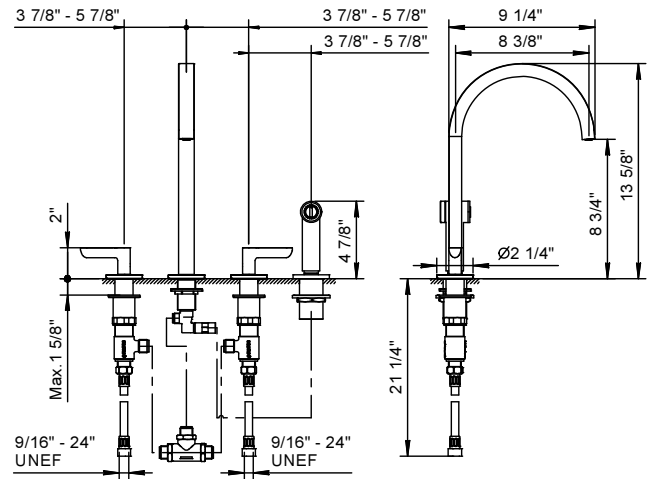

Art. R151U

Four-hole kitchen mixer

- 8 3/8" spout projection
- With handspray set
- Swivel spout
- Detached pull-out one jet handshower with on/off push button
- 4-hole
- 90° ceramic cartridge
- Without drain
- Flexible supply lines
- Handles included
- Water flow restricted to 1.8 GPM

Finishes:

- ☐ **Chrome** 53 02 R151U
- ☐ **Matte Black** 53 13 R151U
- ☐ **Nickel PVD** 53 95 R151U
- ☐ **Matte Gun Metal PVD** 53 P5 R151U
- ☐ **Matte British Gold PVD** 53 P6 R151U
- ☐ **Matte Copper PVD** 53 P9 R151U
- ☐ **Pure Brass PVD** 53 Q7 R151U
- ☐ **Raw Metal PVD** 53 Q8 R151U

Project:

Room:

Date:

Comments:

Certifications/Awards: