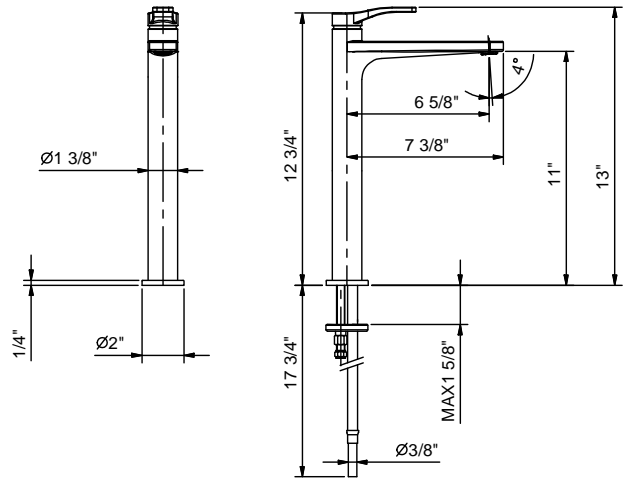

Art. B006WU

Single-control vessel mixer

- 6 5/8" spout projection
- Without drain
- Adjustable aerator
- Ceramic disc cartridge
- Flexible supply lines
- Handle included
- Water flow restricted to 1.2 GPM

Drain to be ordered separately: please select #9865U, #W095U or #W097U.

Finishes:

☐	Chrome	26 02 B006WU
☐	Matte Black	26 13 B006WU
☐	Matte White	26 29 B006WU

Project:

Room:

Date:

Comments:

Certifications/Awards:

CEC

LEAD FREE

CAL GREEN