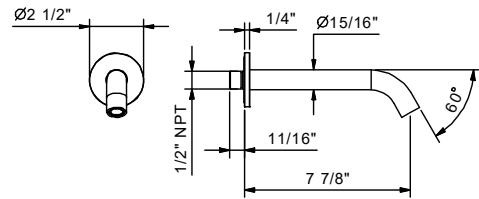

Art. 8433U

Wall-mount tub spout

- 7 7/8" spout projection
- Round escutcheon
- Integrated aerator
- Max 6.5 GPM
- 1/2" Male NPT fittings

Finishes:

- Chrome** 50 02 8433U
- Matte Black** 50 13 8433U
- Matte White** 50 29 8433U
- Matte Gun Metal PVD** 50 P5 8433U
- Matte British Gold PVD** 50 P6 8433U
- Pure Brass PVD** 50 Q7 8433U
- Raw Metal PVD** 50 Q8 8433U
- Brushed Stainless steel** 50 93 8433U
- Deep Black PVD** 50 S1 8433U