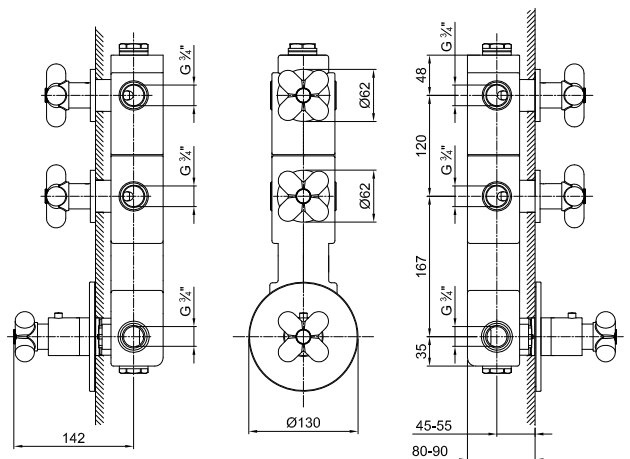

Art. 0602B+6002A

3/4" built-in thermostatic shower mixer

- nos. 2 3/4" outlets
- handles
- 3/4" inlets
- soundproof

External piece

Finishes:

- Matt Black** 60 13 0602B
- Matt White** 60 29 0602B
- Red - Chrome** 60 06 0602B02
- RAL Colour on request** 60 _ 0602B

Built-in piece

Finishes:

- 19 00 6002A

Project:

Room:

Date:

Comments:

Way number 1

Pressure (bar)	flow rate (l/min)
0,5	12,17
1	24,38
2	29,99
3	34,53
4	38,73

Way number 2

Pressure (bar)	flow rate (l/min)
0,5	10,8
1	21,6
2	26,5
3	30,6
4	34,3

Certifications/Awards: