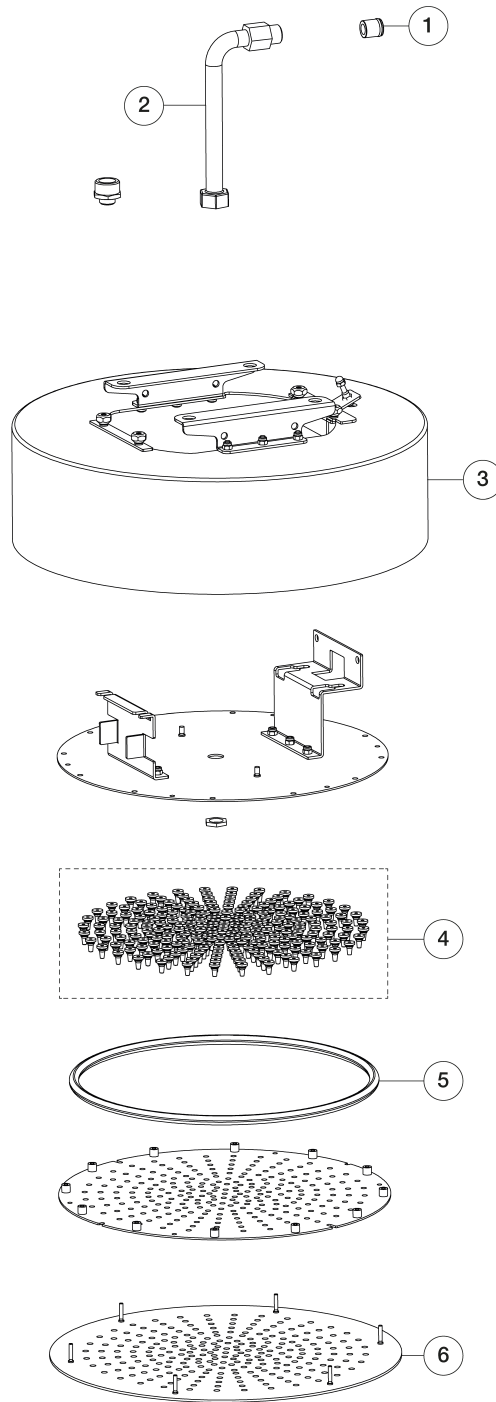

ART. K062UC - Multifunction showerhead

**ART. K062UC - Multifunction showerhead**

N°	Codice / Code	Descrizione / Description / Dèsignaton
1	90008708U	Non-return valve with flow restrictor 1,75 GPM
2	9000Q489	Showerhead's inlet hose
3	9000Q704	Round built-in part
4	9000Q342	1.2 mm nozzles for Acquafit showerhead
5	9000Q487	Gasket for round Acquafit showerhead
6	90_Q498	Ø 30 cm front plate