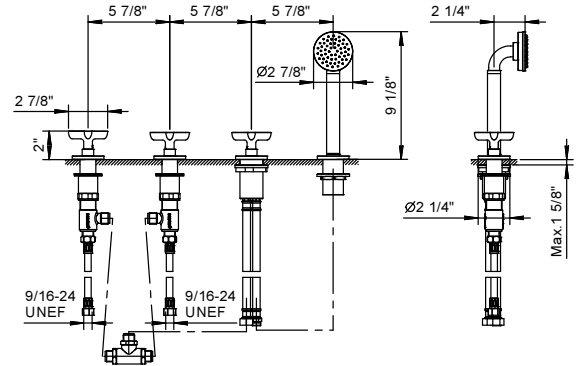

ICONA CLASSIC

ART. R067U

4-Hole Roman tub set

- Without spout
- ICONA handshower
- 2-way diverter with turning knob
- 58" metal hose
- 90° ceramic cartridge
- 1/2" NPT inlets
- Flexible supply lines included
- Water flow restricted to 1.8 gpm for handshower