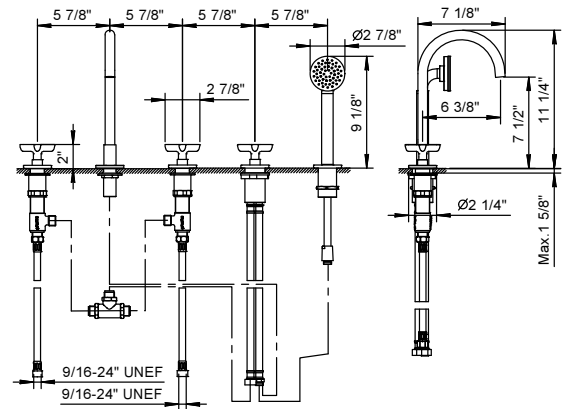

ICONA CLASSIC

ART. R065U

5-Hole Roman tub set

- 6 3/8" spout projection
- ICONA handshower
- 2-way diverter with turning knob
- 58" metal hose
- 90° ceramic cartridge
- 1/2" inlets
- Flexible supply lines included
- Water flow restricted to 1.8 gpm for handshower
- 6 gpm @ 60 psi