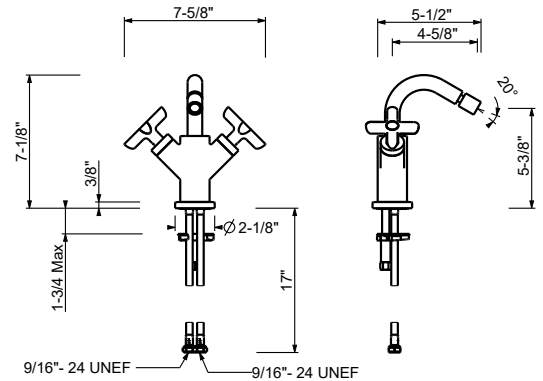

ICONA CLASSIC

ART. R062WU

Single-hole bidet mixer

- 4 5/8" spout projection
- Adjustable aerator
- Flexible supply lines included
- Water flow restricted to 1.2 gpm

Drain not included, please select W095U or W097U in the Miscellaneous Articles section.