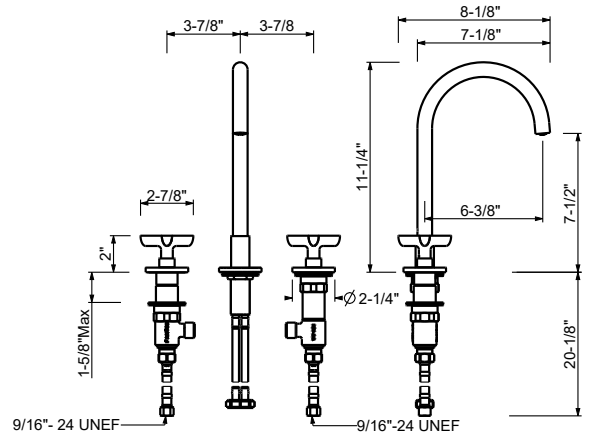

ICONA CLASSIC

ART. R007WU

Three-hole washbasin mixer

- 6 3/8" spout projection
- Flexible supply lines included
- Water flow restricted to 1.2 gpm

Drain not included, please select W095U or W097U in the Miscellaneous Articles section.

Date

Project/Comments:

Finishes

☐ Chrome	53 02 R007WU
☐ Matte Black	53 13 R007WU
☐ Polished Nickel PVD	53 95 R007WU
☐ Matte Gun Metal PVD	53 P5 R007WU
☐ Matte British Gold PVD	53 P6 R007WU
☐ Matte Copper PVD	53 P9 R007WU
☐ Deep Black PVD	53 S1 R007WU
☐ Pure Brass PVD	53 Q7 R007WU
☐ Raw Metal PVD	53 Q8 R007WU