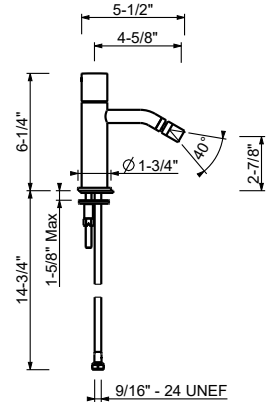

NOSTROMO SMALL

ART. G908WU

Single-control bidet mixer

- 4 5/8" spout projection
- Water flow restricted to 1.2 gpm
- Adjustable aerator
- Flexible supply lines included
- Without drain

Drain not included, please select W095U or W097U in the Miscellaneous Articles section.

Date

Project/Comments:

Finishes

- | | |
|--|--------------|
| <input type="checkbox"/> Chrome | 50 02 G908WU |
| <input type="checkbox"/> Matte Black | 50 13 G908WU |
| <input type="checkbox"/> Matte Gun Metal PVD | 50 P5 G908WU |
| <input type="checkbox"/> Matte British Gold PVD | 50 P6 G908WU |
| <input type="checkbox"/> Matte Copper PVD | 50 P9 G908WU |
| <input type="checkbox"/> Deep Black PVD | 50 S1 G908WU |
| <input type="checkbox"/> Pure Brass PVD | 50 Q7 G908WU |
| <input type="checkbox"/> Raw Metal PVD | 50 Q8 G908WU |
|
 | |
| <input type="checkbox"/> Brushed Stainless steel | 50 93 G908WU |