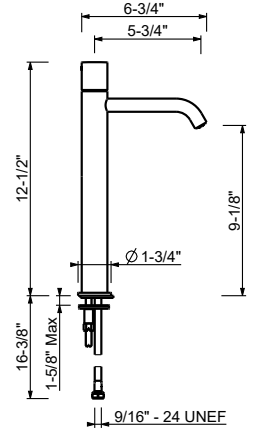

NOSTROMO SMALL

ART. G906WU

Single-control vessel mixer

- 5 3/4" spout projection
- Water flow restricted to 1.2 gpm
- Flexible supply lines included
- Without drain

Drain not included, please select W095U or W097U in the Miscellaneous Articles section.

Date

Project/Comments:

Finishes

- | | |
|--|--------------|
| <input type="checkbox"/> Chrome | 50 02 G906WU |
| <input type="checkbox"/> Matte Black | 50 13 G906WU |
| <input type="checkbox"/> Matte Gun Metal PVD | 50 P5 G906WU |
| <input type="checkbox"/> Matte British Gold PVD | 50 P6 G906WU |
| <input type="checkbox"/> Matte Copper PVD | 50 P9 G906WU |
| <input type="checkbox"/> Deep Black PVD | 50 S1 G906WU |
| <input type="checkbox"/> Pure Brass PVD | 50 Q7 G906WU |
| <input type="checkbox"/> Raw Metal PVD | 50 Q8 G906WU |
|
 | |
| <input type="checkbox"/> Brushed Stainless steel | 50 93 G906WU |