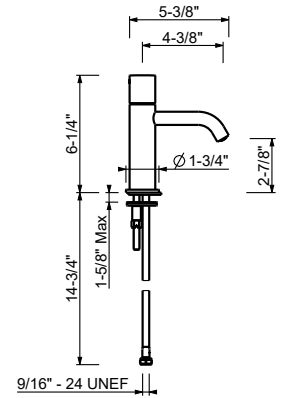

## ART. G904WU

### Single-control washbasin mixer

- 4 3/8" spout projection
- Water flow restricted to 1.2 gpm
- Flexible supply lines included
- Without drain

Drain not included, please select W095U or W097U in the Miscellaneous Articles section.