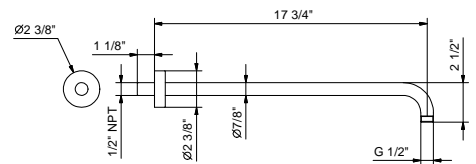

OPTIONAL: Built-in part for drywall

W046U 91 00 W046U