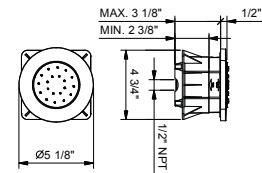

8055U

In-wall round adjustable body spray

- Anti-limescale membrane
- Chromed ABS jet and plate
- Flow restricted to 1.0 GPM
- Rough included

To be installed at roughing stage