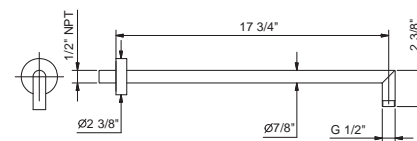

OPTIONAL: Built-in part for drywall

W046U 91 00 W046U