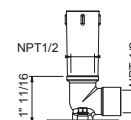

- Round escutcheon
- 90° angle
- 1/2" NPT male connection
- Matching showerhead: #8083U, #8083UC

Chrome 86 02 9231U
 Matte Black 86 13 9231U

OPTIONAL: Built-in part for drywall

W046U 91 00 W046U

8011U

17 3/4" Wall-mount shower arm