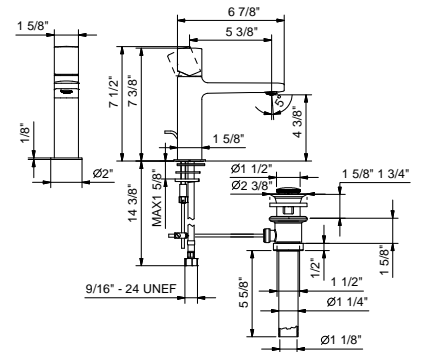

Chrome 24 02 M004U
Matte Black 24 13 M004U

M104WU

Single-control washbasin mixer

- 5 3/8" spout projection
- Water flow restricted to 1.2 GPM
- Flexible supply lines
- Handle included

Drain to be ordered separately: please select #9865U, #W095U or #W097U.