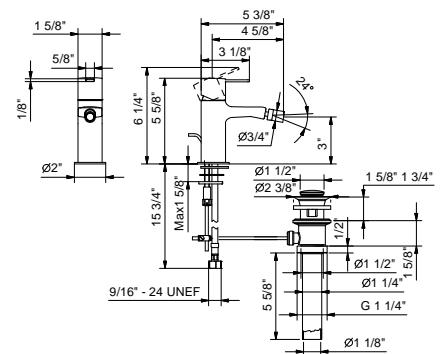

Chrome
Matte Black

24 02 M108U
24 13 M108U