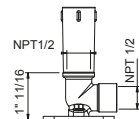

W046U 91 00 W046U

8137U

13 3/4" Wall-mount shower arm

- Round escutcheon
- Curved angle
- 1/2" NPT male connection

Chrome 86 02 8137U
 Matte Black 86 13 8137U

OPTIONAL: Built-in part for drywall

W046U 91 00 W046U