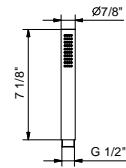

FIT handshower

- Cylindrical shape
- Anti-backflow
- Anti-limescale membrane
- Water flow restricted to 1.8 GPM