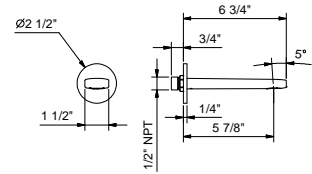

- 5 7/8" spout projection
- LAMÉ
- Round escutcheon
- Max 6.5 GPM @ 60 PSI
- 1/2" NPT male connection

Chrome
Matte Black

24 02 M041U
24 13 M041U

M045U

Wall-mount tub spout

- 7 1/2" spout projection
- LAMÉ
- Round escutcheon
- 1/2" NPT male connection
- Max 6.5 GPM @ 60 PSI