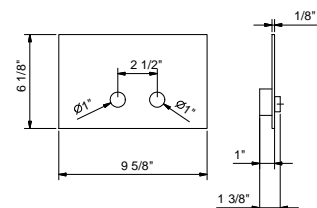

Polished Stainless steel 91 38 8402U
Matte Black 91 13 8402U