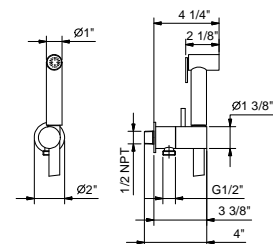

Chrome   91 02 8486U
Matte Black   91 13 8486U