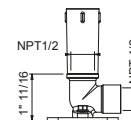

9236U

10" Ceiling-mount shower arm

- Round escutcheon
- 1/2" NPT male connection

Chrome 86 02 9236U
 Matte Black 86 13 9236U

OPTIONAL: Built-in part for drywall

W046U 91 00 W046U

9237U

18" Ceiling-mount shower arm