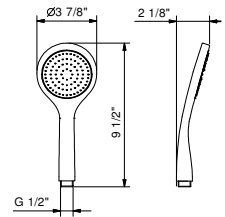

8783U

FIT handshower

- Cylindrical shape
- Anti-backflow
- Anti-limescale membrane
- Water flow restricted to 1.8 GPM

Chrome 90 02 8783U
Matte Black 90 13 8783U

8914U

DISCO 3 7/8" handshower

- Single function spray pattern
- Anti-limescale membrane
- Water flow restricted to 2.5 GPM
- Anti-backflow