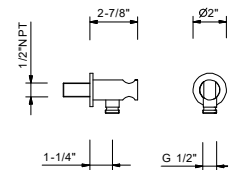

Chrome

91 02 9323U

Matte Black

91 13 9323U

7034U