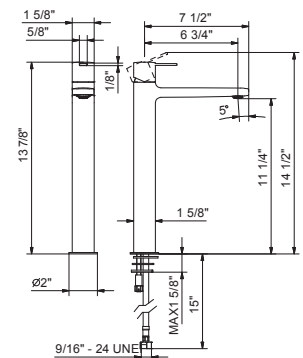

M106WU

Single-control vessel mixer

- 6 3/4" spout projection
- Water flow restricted to 1.2 GPM
- Handle included
- Flexible supply lines

Drain to be ordered separately: please select #9865U, #W095U or #W097U.

Chrome 24 02 M106WU
Matte Black 24 13 M106WU