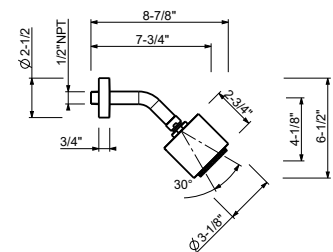

Polished Stainless steel
Matte Black

86 38 8135UC
86 13 8135UC