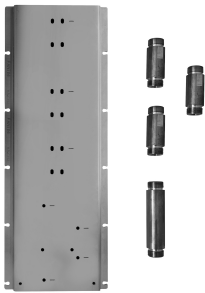

EXAMPLE OF INSTALLATION - 2 OUTLETS

91 00 W042U

W043U

OPTIONAL - Easy Fix System

- plate and connections:
- for vertical and horizontal installation:
 - to install art- D300AU / D391AU - **3 outlets**

EXAMPLE OF INSTALLATION - 3 OUTLETS