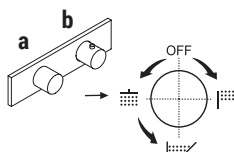

TUB

spouts p. 27

MISCELLANEOUS ARTICLES p. 28

Technical information

LAMÉ mixers are supplied WITH HANDLE in two options, with LEVER or KNOB.

with KNOB handle

with LEVER handle

All washbasin and bidet mixers are **restricted** to 1.2 GPM.

BASINS HOLE SIZE:

- For single-hole washbasin and bidet mixers.

- Three-hole washbasin mixer.

EXAMPLE:

Art. G572BU+D373AU

a) shut-off rotating diverter - By rotating the diverter knob from centre to right clockwise, one opens the first outlet, shuts off at the centre and rotating left opens the second and third outlets in a sequence.