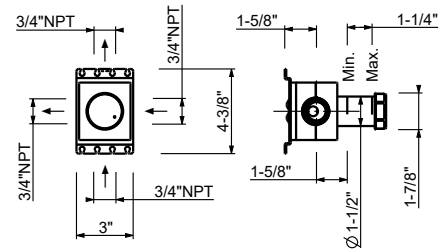

D391AU

Rough

19 00 D391AU