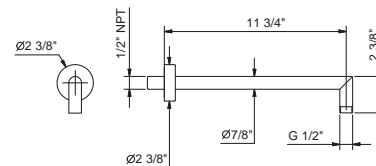

9231U

11 3/4" Wall-mount shower arm

- Round escutcheon
- 90° angle
- 1/2" NPT male connection
- Matching showerhead: #8083U, #8083UC

Chrome 86 02 9231U
Matte Black 86 13 9231U

OPTIONAL: Built-in part for drywall

W046U 91 00 W046U

8011U

17 3/4" Wall-mount shower arm

- Round escutcheon
- 90° angle
- 1/2" NPT male connection
- Matching showerhead: #8083U, #8083UC, #8084U, #8084UC

Chrome 86 02 8011U
Matte Black 86 13 8011U