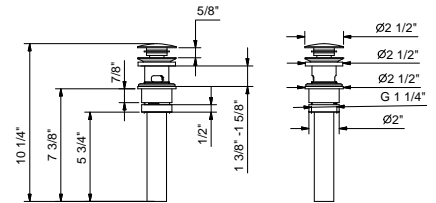

9865U

1 1/4" Push-up drain with overflow

N.B. complete finishing list in the section miscellaneous articles at the end of the pricelist

Chrome 91 02 9865U
Matte Black 91 13 9865U
Matte White 91 29 9865U

W095U

1 1/4" Push-up drain with overflow

N.B. complete finishing list in the section miscellaneous articles at the end of the pricelist