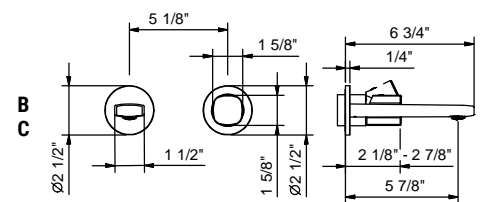

M009BU

Trim

Chrome 24 02 M009BU
Matte Black 24 13 M009BU