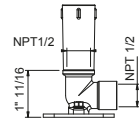

OPTIONAL: Built-in part for drywall

W046U 91 00 W046U