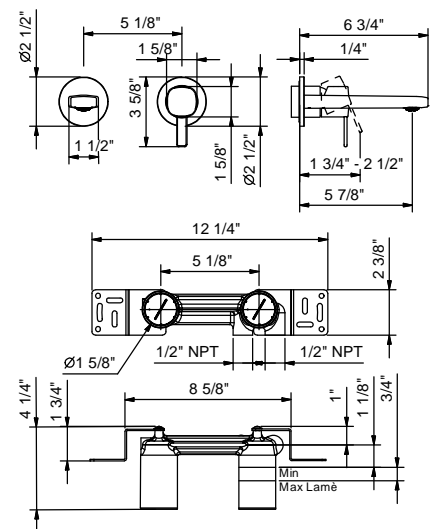

M011AU

Rough

44 00 M011AU