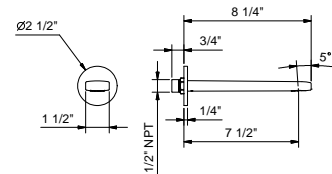

- 5 7/8" spout projection
- LAMÉ
- Round escutcheon
- Max 6.5 GPM @ 60 PSI
- 1/2" NPT male connection

Chrome
Matte Black

24 02 M041U
24 13 M041U

M045U

Wall-mount tub spout

- 7 1/2" spout projection
- LAMÉ
- Round escutcheon
- 1/2" NPT male connection
- Max 6.5 GPM @ 60 PSI