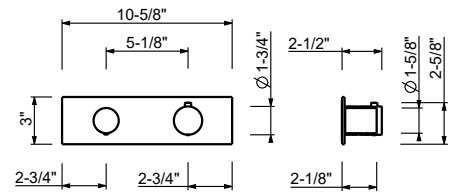

3/4" Thermostatic mixer with 3-way diverter

- For horizontal installation
- 3/4" NPT inlets and 1/2" outlets
- With shut-off valve
- Rectangular backplate
- Handles included
- 8.7 GPM @ 60 PSI (primary outlet)
- 7.4 GPM @ 60 PSI (secondary outlet)
- 7.4 GPM @ 60 PSI (third outlet)

G572BU

Trim

Chrome	87 02 G572BU
Matte Black	87 13 G572BU

D373AU