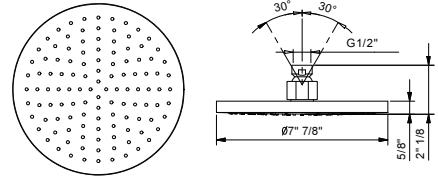

9230U

8" Round showerhead

- Solid brass construction
- Anti-limescale membrane
- Water flow restricted to 2.5 GPM

Fully inspectable for maintenance and cleaning

Chrome 86 02 9230U
Matte Black 86 13 9230U

9230UC

8" Round showerhead

- Solid brass construction
- Anti-limescale membrane
- Water flow restricted to 1.8 GPM

Fully inspectable for maintenance and cleaning