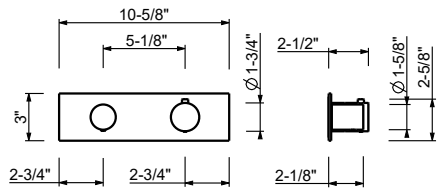

Trim

Chrome	87 02 G572BU
Matte Black	87 13 G572BU