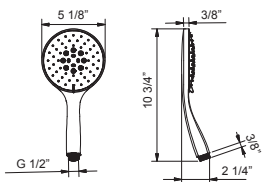

DISCO 5 1/8" handshower

- 3 functions: rain, mist blow, massage
- Anti-limescale membrane
- Anti-backflow
- Water flow restricted to 2.5 GPM