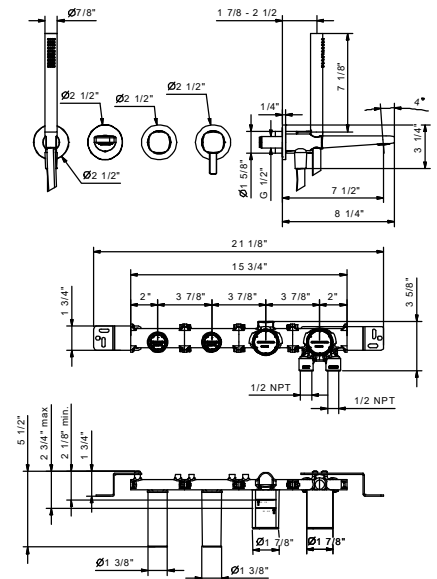

Rough

44 00 R021AU