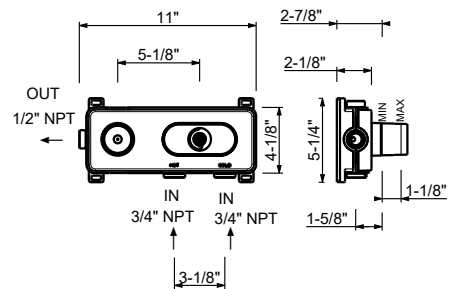

Rough

19 00 D331AU