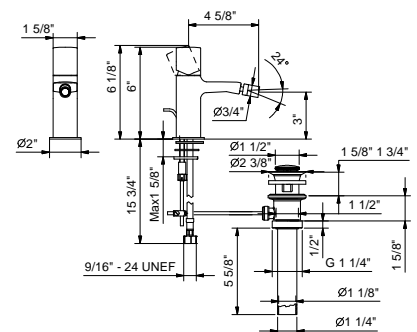

M008U

Single-hole bidet mixer

- 4 5/8" spout projection
- Pop-up drain, 1 1/4"
- Flexible supply lines
- Handle included
- Ceramic disc cartridge

Chrome
Matte Black

24 02 M008U
24 13 M008U

M108WU

Single-hole bidet mixer