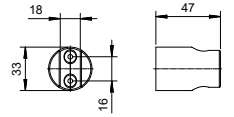

9129

Wall-mount handshower holder

Chrome 90 02 9129
Matte Black 90 13 9129

9349