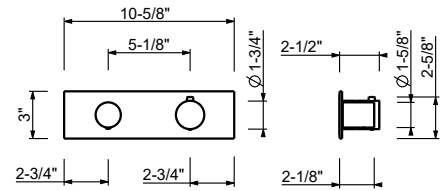

3/4" Thermostatic mixer with integrated volume control

- For horizontal installation
- 3/4" NPT inlets and 1/2" outlets
- With shut-off valve
- Rectangular backplate
- Handles included
- 15.3 GPM @ 60 PSI

G572BU

Trim

Chrome	87 02 G572BU
Matte Black	87 13 G572BU