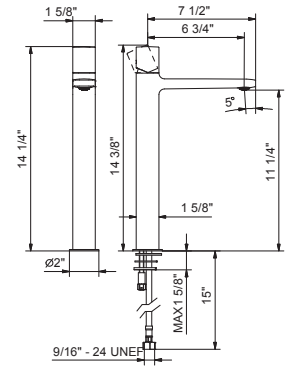

M006WU

Single-control vessel mixer

- 6 3/4" spout projection
- Water flow restricted to 1.2 GPM
- Flexible supply lines
- Handle included

Drain to be ordered separately: please select #9865U, #W095U or #W097U.

Chrome 24 02 M006WU
Matte Black 24 13 M006WU