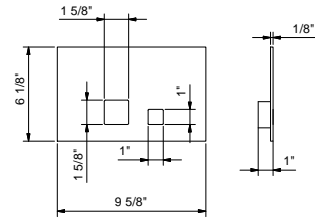

8403U

Flush actuator plate

- Stainless steel construction
- Flush fit controls
- Square push-button controls
- Compatible with GEBERIT models: 111.798.00.1, 111.335.00.5
- Concealed fixing system

N.B. complete finishing list in the section miscellaneous articles at the end of the pricelist

Polished Stainless steel   91 38 8403U
Matte Black   91 13 8403U

9234

Round Bottle Trap

- for washbasin
- 1 1/4" inlet
- 1 1/4" outlet

N.B. complete finishing list in the section miscellaneous articles at the end of the pricelist