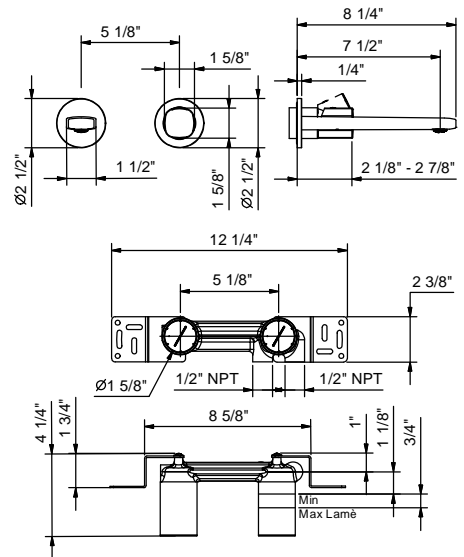

Wall-mount washbasin mixer

- 7 1/2" spout projection
- Water flow restricted to 1.2 GPM
- 1/2" inlets
- Handle included

Drain to be ordered separately: please select #9865U, #W095U or #W097U.

M011BU

Trim

Chrome	24 02 M011BU
Matte Black	24 13 M011BU

M011AU

Rough

44 00 M011AU