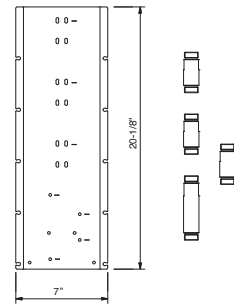

EXAMPLE OF INSTALLATION - 2 OUTLETS

91 00 W042U

W043U

OPTIONAL - Easy Fix System

- plate and connections:
- for vertical and horizontal installation:
 - to install art- D300AU / D391AU - **3 outlets**

EXAMPLE OF INSTALLATION - 3 OUTLETS