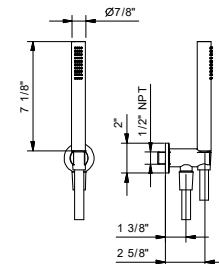

8093U

Wall-mount handshower set

- FIT handshower with anti-siphon check valve
- Anti-limescale membrane
- 58" vinyl hose
- Water outlet with shower holder
- Round escutcheon
- 1/2" NPT male connection
- Water flow restricted to 1.8 GPM

Chrome 86 02 8093U
Matte Black 86 13 8093U