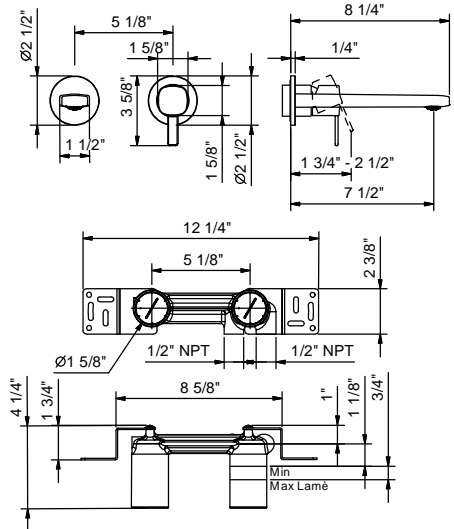

Wall-mount washbasin mixer

- 7 1/2" spout projection
- Water flow restricted to 1.2 GPM
- 1/2" inlets
- Handle included

Drain to be ordered separately: please select #9865U, #W095U or #W097U.

M111BU

Trim

Chrome	24 02 M111BU
Matte Black	24 13 M111BU

M011AU

Rough

44 00 M011AU