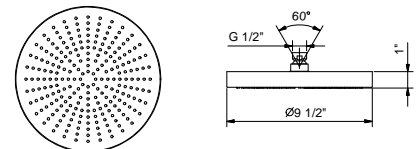

Chrome 86 02 8083U
Matte Black 86 13 8083U

8083UC

9 1/2" Round showerhead

- Solid stainless steel construction
- Anti-limescale membrane
- Water flow restricted to 1.8 GPM

Shower arm for wall installation: #8028U, #8027U, #9231U, #8011U

Shower arms for ceiling installation: #9236U, #9237U