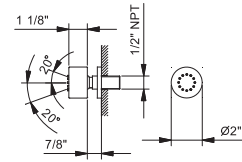

- 1/2" Female metal connecting nuts
- Easy to clean
- High resistance to pressure and heat

Chrome 90 02 9671
 Matte Black 90 13 9671

9248U

Wall-mount round adjustable body spray

- 1/2" NPT male connection
- Anti-limescale membrane
- Water flow restricted to 2.2 GPM