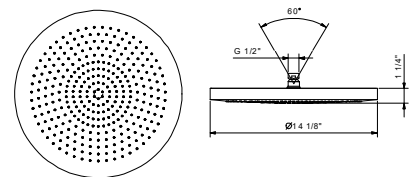

8084UC

14 1/8" Round showerhead

- Solid stainless steel construction
- Anti-limescale membrane
- Water flow restricted to 1.8 GPM

Shower arms for ceiling installation: #9236U, #9237U

Shower arm for wall installation: #8028U

Chrome

86 02 8084UC

8135U

Wall-mount adjustable showerhead

- 1/2" NPT male connection
- Anti-limescale membrane
- Round escutcheon
- Water flow restricted to 2.2 GPM