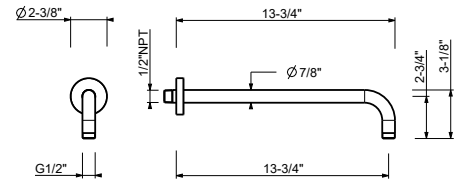

W046U 91 00 W046U

8137U

13 3/4" Wall-mount shower arm

- Round escutcheon
- Curved angle
- 1/2" NPT male connection

Chrome 86 02 8137U
 Matte Black 86 13 8137U

OPTIONAL: Built-in part for drywall

W046U 91 00 W046U