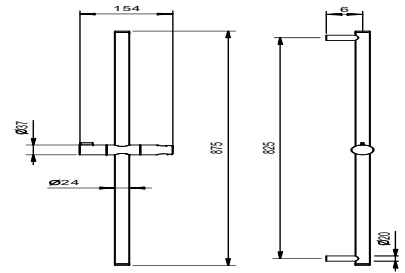

8096

Slide bar

- Adjustable handshower holder

Wall-mount water outlet #7034U
Handshower #9673U, #8783U, #8914U, #8929U
Hose #9349, #9193

Chrome

86 02 8096

9247

YOUNG slide bar

- Adjustable handshower holder
- 58" vinyl hose