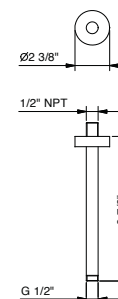

9236U

10" Ceiling-mount shower arm

- Round escutcheon
- 1/2" NPT male connection

Chrome 86 02 9236U
Matte Black 86 13 9236U