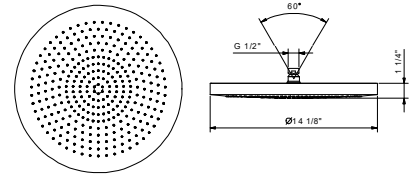

8084U

14 1/8" Round showerhead

- Solid stainless steel construction
- Anti-limescale membrane
- Water flow restricted to 2.5 GPM

Shower arms for ceiling installation: #9236U, #9237U

Shower arm for wall installation: #8028U