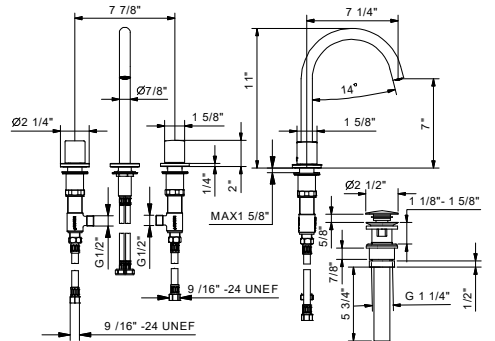

M406U

Three-hole washbasin mixer

- 7 1/4" spout projection
- Push-up drain, 1 1/4"
- Water flow restricted to 1.2 GPM
- 90° ceramic cartridge
- Handles included
- Flexible supply lines

Chrome
Matte Black

24 02 M406U
24 13 M406U