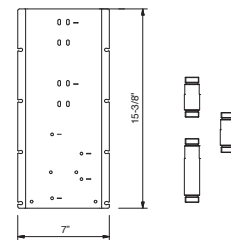

- plate and connections:
- for vertical and horizontal installation:
 - to install art- D300AU/ D391AU - **1 outlet**
 - to install art- D300AU / D391AU - **2 outlets**

EXAMPLE OF INSTALLATION - 1 OUTLET