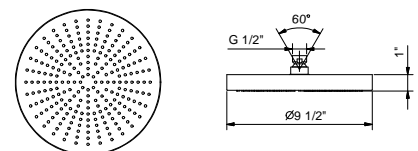

Chrome 86 02 8083UC
Matte Black 86 13 8083UC