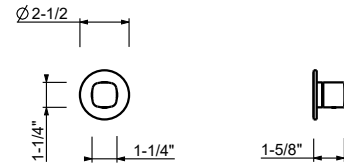

3/4" Volume control

- For remote installation
- Round backplate
- 3/4" NPT inlet and outlet
- Sound insulation foam back
- Handle included
- 15.3 GPM @ 60 PSI

To be used with thermostatic valve (#G500BU+#D300AU)

M591BU

Trim

Chrome	24 02 M591BU
Matte Black	24 13 M591BU