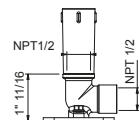

8028U

17 3/4" Wall-mount shower arm

- Round escutcheon
- Curved angle
- 1/2" NPT male connection

Chrome 86 02 8028U
 Matte Black 86 13 8028U

OPTIONAL: Built-in part for drywall

W046U 91 00 W046U

9231U

11 3/4" Wall-mount shower arm