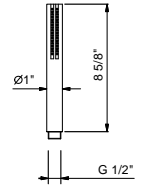

9673U

SUN handshower

- Cylindrical shape
- Anti-backflow
- Anti-limescale membrane
- Water flow restricted to 1.8 GPM