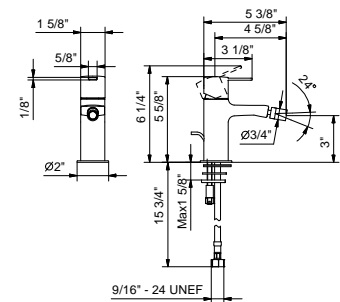

M108WU

Single-hole bidet mixer

- 4 5/8" spout projection
- Ceramic disc cartridge
- Flexible supply lines
- Handle included

Drain to be ordered separately: please select #9865U, #W095U or #W097U.

Chrome
Matte Black

24 02 M108WU
24 13 M108WU

M108U

Single-hole bidet mixer

- 4 5/8" spout projection
- Pop-up drain, 1 1/4"
- Ceramic disc cartridge
- Flexible supply lines
- Handle included