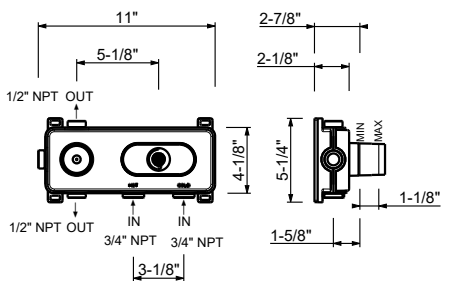

Rough

19 00 D372AU