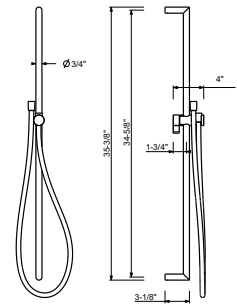

Wall-mount water outlet #7034U
Handshower #9673U, #8783U, #8914U, #8929U
Hose #9349, #9193

Chrome

86 02 8096

9247

YOUNG slide bar

- Adjustable handshower holder
- 58" vinyl hose

Chrome

86 02 9247

Matte Black

86 13 9247

9323U

Wall-mount handshower holder with water outlet

- Round escutcheon
- Solid brass construction
- 1/2" NPT male connection

Chrome

91 02 9323U

Matte Black