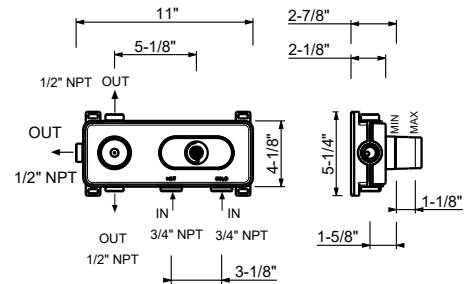

Rough

19 00 D373AU

3/4" Thermostatic mixer without volume control

- Independent thermostatic shower/tub valve
- Round backplate
- 3/4" NPT inlets and outlet on rough
- Adjustable temperature range to 100° with push button override
- Sound insulation foam back
- Trim includes handles
- 16.9 GPM @ 60 PSI

Select one or more stop valves (#M591BU+#D391AU)