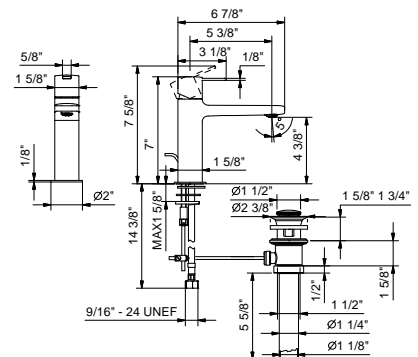

Chrome 24 02 M104U
Matte Black 24 13 M104U