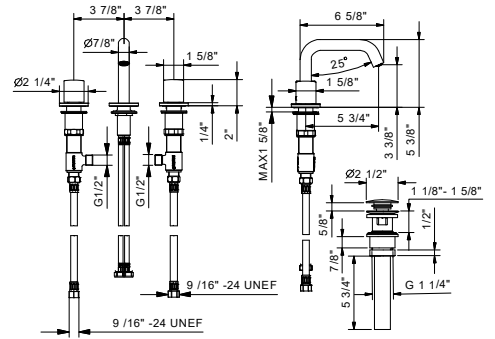

- 5 3/4" spout projection
- Push-up drain, 1 1/4"
- Water flow restricted to 1.2 GPM
- 90° ceramic cartridge
- Handles included
- Flexible supply lines

Chrome
Matte Black

24 02 M304U
24 13 M304U

M406U

Three-hole washbasin mixer