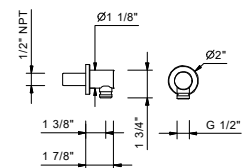

Wall-mount water outlet

- Round escutcheon
- Solid brass construction
- 1/2" NPT male connection

Chrome

91 02 7034U

Matte Black

91 13 7034U