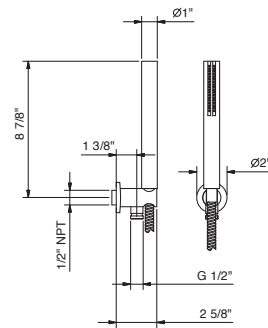

8051U

Wall-mount handshower set

- SUN handshower with anti-siphon check valve
- Anti-limescale membrane
- 58" vinyl hose
- Water outlet with shower holder
- Round escutcheon
- Water flow restricted to 1.8 GPM
- 1/2" NPT male connection

Chrome 86 02 8051U