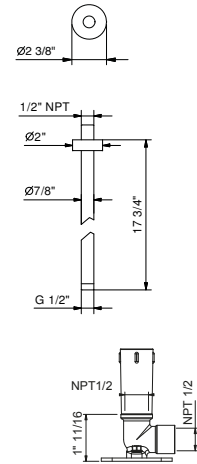

9237U

18" Ceiling-mount shower arm

- Round escutcheon
- 1/2" NPT male connection

Chrome 86 02 9237U
Matte Black 86 13 9237U

OPTIONAL: Built-in part for drywall

W046U 91 00 W046U