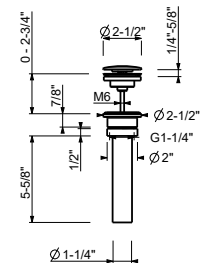

9865U

1 1/4" Push-up drain with overflow

N.B. complete finishing list in the section miscellaneous articles at the end of the pricelist

Chrome 91 02 9865U
Matte Black 91 13 9865U
Matte White 91 29 9865U

W095U

1 1/4" Push-up drain with overflow

N.B. complete finishing list in the section miscellaneous articles at the end of the pricelist

Chrome 91 02 W095U
Matte Black 91 13 W095U

W097U

1 1/4" Free flow drain (always open)

N.B. complete finishing list in the section miscellaneous articles at the end of the pricelist

Chrome 91 02 W097U
Matte Black 91 13 W097U

8402U

Flush actuator plate

- Stainless steel construction
- Projecting push-button controls
- Round push-button controls
- Compatible with GEBERIT models: 111.798.00.1, 111.335.00.5
- Concealed fixing system

N.B. complete finishing list in the section miscellaneous articles at the end of the pricelist

Polished Stainless steel 91 38 8402U
Matte Black 91 13 8402U