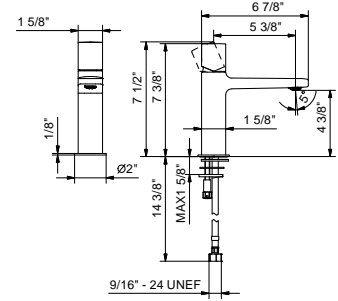

M004WU

Single-control washbasin mixer

- 5 3/8" spout projection
- Water flow restricted to 1.2 GPM
- Flexible supply lines
- Handle included

Drain to be ordered separately: please select #9865U, #W095U or #W097U.

Chrome 24 02 M004WU
Matte Black 24 13 M004WU

M004U

Single-control washbasin mixer

- 5 3/8" spout projection
- Pop-up drain 1 1/4"
- Water flow restricted to 1.2 GPM
- Flexible supply lines
- Handle included