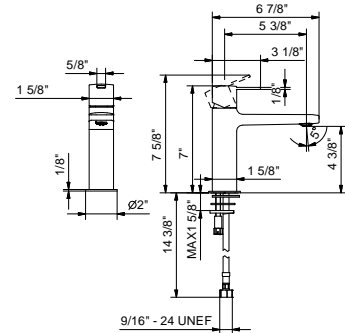

Chrome 24 02 M004U
Matte Black 24 13 M004U

M104WU

Single-control washbasin mixer

- 5 3/8" spout projection
- Water flow restricted to 1.2 GPM
- Flexible supply lines
- Handle included

Drain to be ordered separately: please select #9865U, #W095U or #W097U.