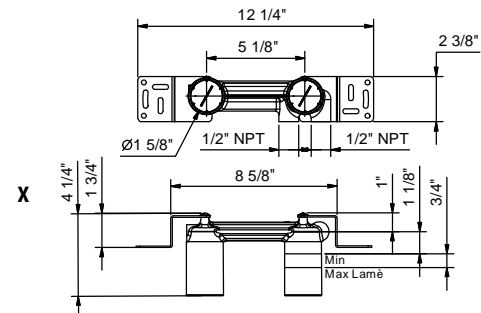

M009BU

Trim

Chrome 24 02 M009BU
Matte Black 24 13 M009BU

M011AU

Rough

44 00 M011AU

Wall-mount washbasin mixer

- 7 1/2" spout projection
- Water flow restricted to 1.2 GPM
- 1/2" inlets
- Handle included