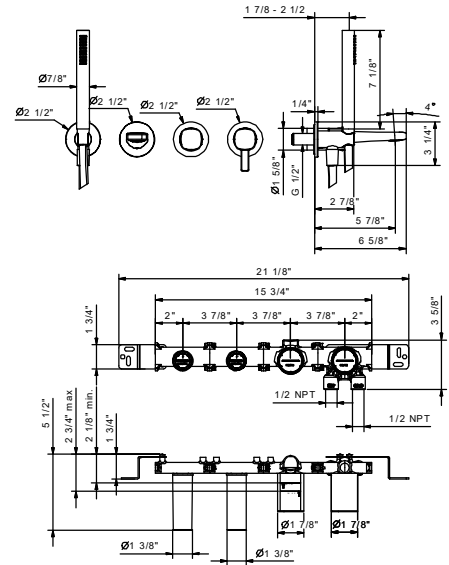

M120BU

R021AU

Trim

Chrome	24 02 M120BU
Matte Black	24 13 M120BU

Rough

44 00 R021AU

Built-in bathtub mixer

- 7 1/2" spout projection
- Handles included
- 2-way diverter with turning knob
- FIT handshower
- Water plug with shower holder
- 58" vinyl hose
- 1/2" inlets
- Water flow restricted to 1.8 GPM for handshower
- 5.9 GPM @ 60 PSI