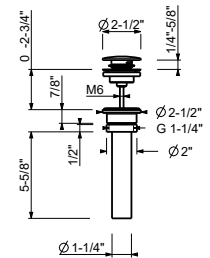

Chrome 91 02 W095U
Matte Black 91 13 W095U

W097U

1 1/4" Free flow drain (always open)

N.B. complete finishing list in the section miscellaneous articles at the end of the pricelist