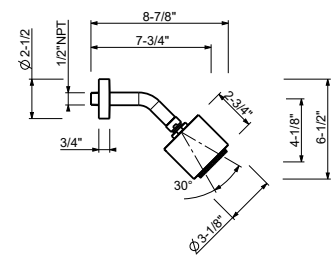

Shower arms for ceiling installation: #9236U, #9237U

Shower arm for wall installation: #8028U

Chrome

86 02 8084UC

8135U

Wall-mount adjustable showerhead

- 1/2" NPT male connection
- Anti-limescale membrane
- Round escutcheon
- Water flow restricted to 2.2 GPM