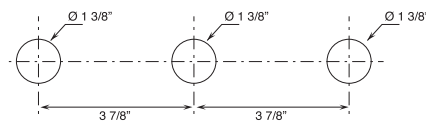

Technical information

LAMÉ mixers are supplied WITH HANDLE in two options, with LEVER or KNOB.

All washbasin and bidet mixers are **restricted** to 1.2 GPM.

BASINS HOLE SIZE:

- For single-hole washbasin and bidet mixers.

- Three-hole washbasin mixer.

EXAMPLE:

Art. G572BU+D373AU

a) shut-off rotating diverter - By rotating the diverter knob from centre to right clockwise, one opens the first outlet, shuts off at the centre and rotating left opens the second and third outlets in a sequence.

b) temperature control.

Base materials:

- Brass

02 Chrome

13 Matte Black (RAL 9005)

* For spare parts, accessories, miscellaneous items and extensions please refer to the dedicated sections