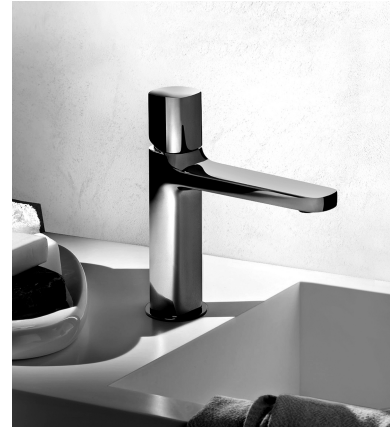

LAME'

TECHNICAL MANUAL

WASHBASIN

traditional cartridge p. 04
1/4 turn ceramic disc cartridge p. 08

BIDET

traditional cartridge p. 09

SHOWER

thermostatic cartridge p. 11
shower sets with thermostatic cartridges p. 24