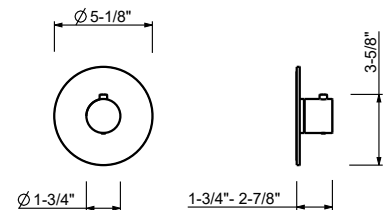

G500BU

Trim

Chrome	87 02 G500BU
Matte Black	87 13 G500BU

D300AU