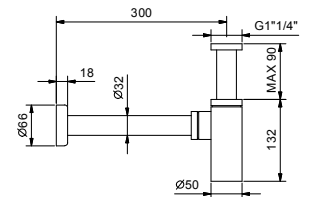

Chrome   91 02 9234
Matte Black   91 13 9234

8486U

Double-function hydrobrush

- For toilet cleaning
- For personal care if used with a shower mixer
- Water plug with shower holder
- Stop valve
- Brass construction
- Round backplate
- 47 1/4" Vinyl hose
- 1/2" inlet
- 1.70 GPM @ 60 PSI

N.B. complete finishing list in the section miscellaneous articles at the end of the pricelist