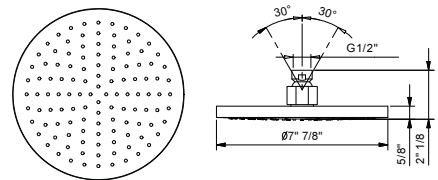

Chrome 86 02 9230UC
Matte Black 86 13 9230UC

8083U

9 1/2" Round showerhead

- Solid stainless steel construction
- Anti-limescale membrane
- Water flow restricted to 2.5 GPM

Shower arm for wall installation: #8028U, #8027U, #9231U, #8011U

Shower arms for ceiling installation: #9236U, #9237U