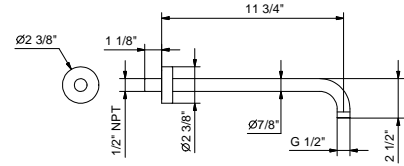

8027U

11 3/4" Wall-mount shower arm

- Round escutcheon
- Curved angle
- 1/2" NPT male connection

Chrome 86 02 8027U
Matte Black 86 13 8027U

OPTIONAL: Built-in part for drywall

W046U 91 00 W046U

8137U

13 3/4" Wall-mount shower arm

- Round escutcheon
- Curved angle
- 1/2" NPT male connection

Chrome 86 02 8137U
Matte Black 86 13 8137U