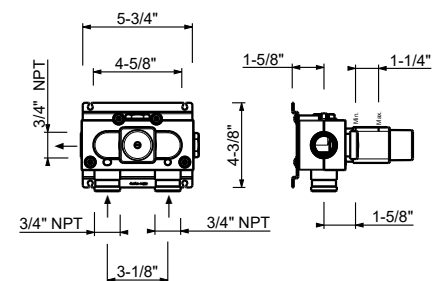

Rough

19 00 D300AU

TOTAL PRICE

Chrome
Matte Black