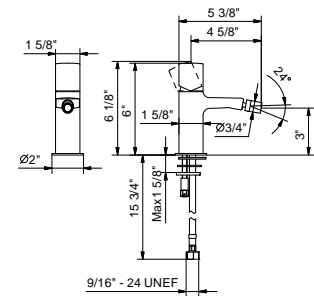

M008WU

Single-hole bidet mixer

- 4 5/8" spout projection
- Ceramic disc cartridge
- Flexible supply lines
- Handle included

Drain to be ordered separately: please select #9865U, #W095U or #W097U.

Chrome
Matte Black

24 02 M008WU
24 13 M008WU

M008U

Single-hole bidet mixer

- 4 5/8" spout projection
- Pop-up drain, 1 1/4"
- Flexible supply lines
- Handle included
- Ceramic disc cartridge