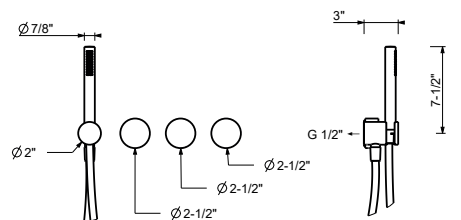

Rough

44 00 A817AU

TOTAL PRICE

Chrome	
Matte Gun Metal PVD	
Matte British Gold PVD	
Matte Copper PVD	

Brushed Stainless steel