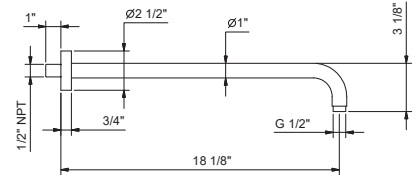

8059U

18" Wall-mount shower arm

- Round escutcheon
- Curved angle
- 1/2" NPT male connection
- Matching showerhead: #8053U, #8053UC

Chrome	81 02 8059U
Matte Gun Metal PVD	81 P5 8059U
Matte British Gold PVD	81 P6 8059U
Matte Copper PVD	81 P9 8059U

Brushed Stainless steel 81 93 8059U

OPTIONAL: Built-in part for drywall

W046U 91 00 W046U