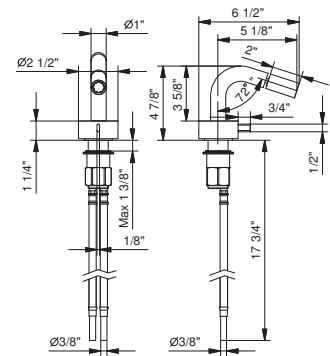

A008WU

Single-control bidet mixer

- 5 1/8" spout projection
- Without drain
- Aerated flow
- Flexible supply lines

Drain to be ordered separately: please select #9865U, #W095U or #W097U.

Chrome	27 02 A008WU
Matte Gun Metal PVD	27 P5 A008WU
Matte British Gold PVD	27 P6 A008WU
Matte Copper PVD	27 P9 A008WU

Brushed Stainless steel 27 93 A008WU