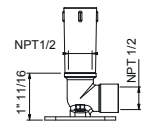

OPTIONAL: Built-in part for drywall

W046U 91 00 W046U