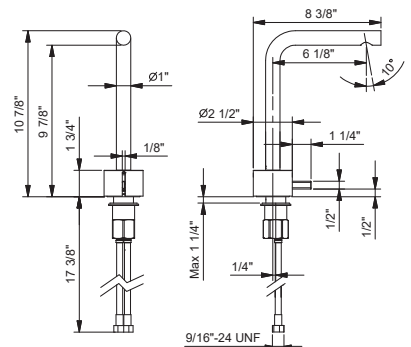

A506WU

Single-control vessel mixer

- 6 1/8" spout projection
- Without drain
- Aerated flow
- Traditional cartridge
- Flexible supply lines
- Water flow restricted to 1.2 GPM

Drain to be ordered separately: please select #9865U, #W095U or #W097U.

Chrome	27 02 A506WU
Matte Gun Metal PVD	27 P5 A506WU
Matte British Gold PVD	27 P6 A506WU
Matte Copper PVD	27 P9 A506WU

Brushed Stainless steel 27 93 A506WU