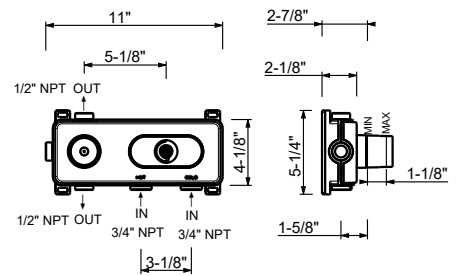

Rough

19 00 D372AU