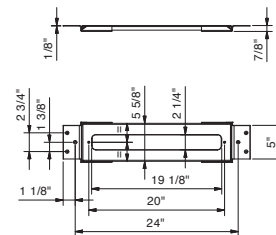

9325

Mounting plate for deck-mount bathtub mixer

- screw covers
- mounting plate
- without cover plate

NOTE: To be finished with inspectable cover materials

Chrome

91 02 9325