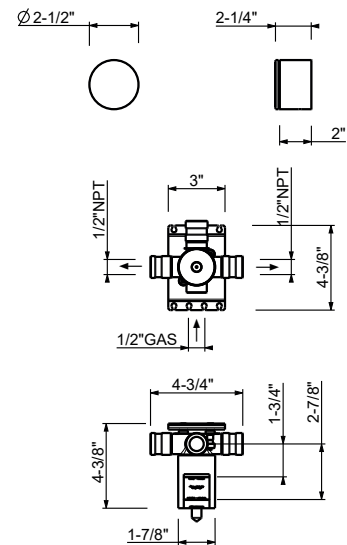

D376AU

Rough

19 00 D376AU