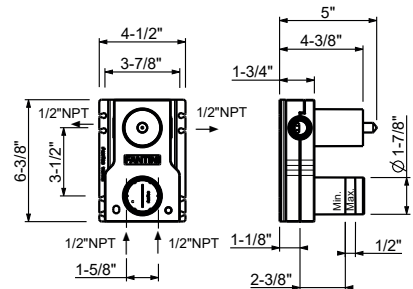

Rough

44 00 A785AU