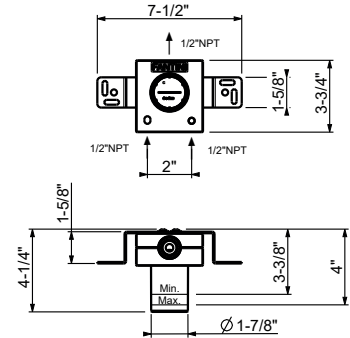

Rough

44 00 A763AU