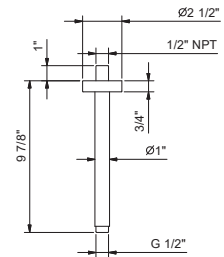

OPTIONAL: Built-in part for drywall

W046U 91 00 W046U