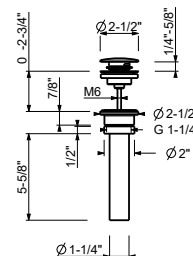

W095U

1 1/4" Push-up drain with overflow

N.B. complete finishing list in the section miscellaneous articles at the end of the pricelist

Chrome	91 02 W095U
Matte Gun Metal PVD	91 P5 W095U
Matte British Gold PVD	91 P6 W095U
Matte Copper PVD	91 P9 W095U

Brushed Stainless steel 91 93 W095U