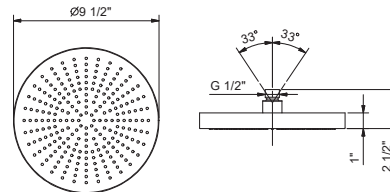

Chrome	81 02 8053UC
Matte Gun Metal PVD	81 P5 8053UC
Matte British Gold PVD	81 P6 8053UC
Matte Copper PVD	81 P9 8053UC

Brushed Stainless steel 81 93 8053UC

8080U

12" Wall-mount shower arm

- Round escutcheon
- Curved angle
- 1/2" NPT male connection
- Matching showerhead: #8053U, #8053UC

Chrome	81 02 8080U
Matte Gun Metal PVD	81 P5 8080U
Matte British Gold PVD	81 P6 8080U
Matte Copper PVD	81 P9 8080U

Brushed Stainless steel 81 93 8080U