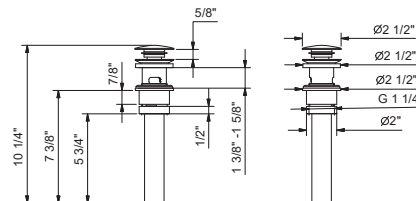

9865U

1 1/4" Push-up drain with overflow

N.B. complete finishing list in the section miscellaneous articles at the end of the pricelist

Chrome	91 02 9865U
Matte Gun Metal PVD	91 P5 9865U
Matte British Gold PVD	91 P6 9865U
Matte Copper PVD	91 P9 9865U

Brushed Stainless steel 91 93 9865U