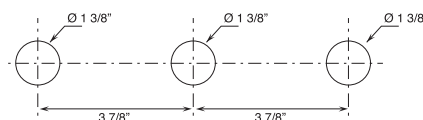

EXAMPLE:

Art. A972BU+D373AU

a) **shut-off rotating diverter** - By rotating the diverter knob from center to right clockwise, one opens the first outlet, shuts off at the center and rotating left opens the second and third outlets in a sequence.

b) **temperature control**.

Base materials:

- Brass

02 Chrome

P5 Matte Gun Metal PVD

P6 Matte British Gold PVD

P9 Matte Copper PVD

- Stainless Steel AISI 316/316 L

93 Brushed Stainless Steel

* For spare parts, accessories, miscellaneous items and extensions please refer to specific pricelist sections