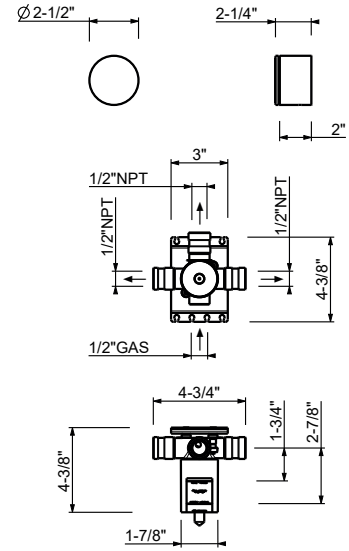

D377AU

Rough

19 00 D377AU

8053U

9 1/2" Round showerhead

- AISI 304 stainless steel construction
- Anti-limescale membrane
- Water flow restricted to 2.5 GPM

Shower arm for ceiling installation: #8058U
Shower arm for wall installation: #8080U or #8059U
Fully inspectable for maintenance and cleaning