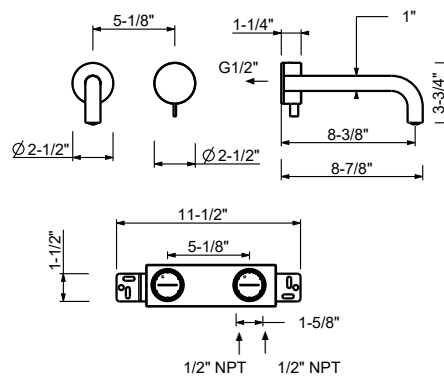

A713AU

Rough

44 00 A713AU

A504WU

Single-control washbasin mixer

- 6 1/8" spout projection
- Without drain
- Aerated flow
- Traditional cartridge
- Flexible supply lines
- Water flow restricted to 1.2 GPM

Drain to be ordered separately: please select #9865U, #W095U or #W097U.