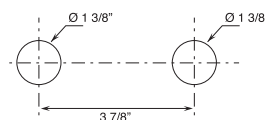

- Three-hole washbasin mixers.

Art. A204WU

Art. A206WU