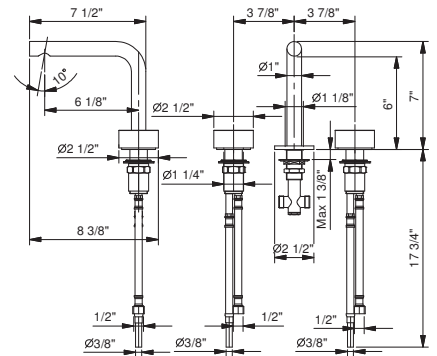

A204WU

Three-hole washbasin mixer

- 6 1/8" spout projection
- Without drain
- Aerated flow
- 1/4 turn ceramic disc cartridge
- Flexible supply lines
- Handles included
- Water flow restricted to 1.2 GPM

Drain to be ordered separately: please select #9865U, #W095U or #W097U.

Chrome	27 02 A204WU
Matte Gun Metal PVD	27 P5 A204WU
Matte British Gold PVD	27 P6 A204WU
Matte Copper PVD	27 P9 A204WU

Brushed Stainless steel 27 93 A204WU