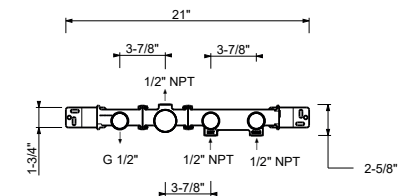

TOTAL PRICE

Chrome	
Matte Gun Metal PVD	
Matte British Gold PVD	
Matte Copper PVD	

Brushed Stainless steel