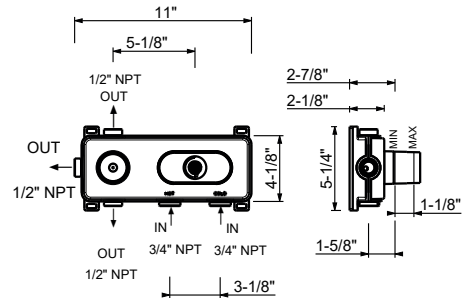

Rough

19 00 D373AU