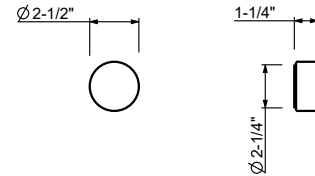

D391AU

Rough

19 00 D391AU

W042U

OPTIONAL - Easy Fix System

- plate and connections:
- for vertical and horizontal installation:
 - to install art- D300AU/ D391AU - **1 outlet**
 - to install art- D300AU / D391AU - **2 outlets**