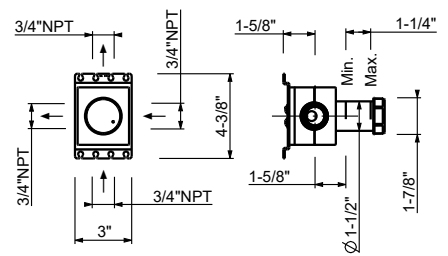

D391AU

Rough

19 00 D391AU

W042U

OPTIONAL - Easy Fix System

- plate and connections:
- for vertical and horizontal installation:
 - to install art- D300AU/ D391AU - **1 outlet**
 - to install art- D300AU / D391AU - **2 outlets**