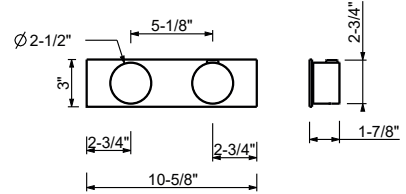

3/4" Thermostatic mixer with integrated volume control

- For horizontal installation
- 3/4" NPT inlets and 1/2" outlets
- With shut-off valve
- Rectangular backplate
- Handles included
- 15.3 GPM @ 60 PSI

A972BU

Trim

Chrome	27 02 A972BU
Matte Gun Metal PVD	27 P5 A972BU
Matte British Gold PVD	27 P6 A972BU
Matte Copper PVD	27 P9 A972BU

Brushed Stainless steel 27 93 A972BU