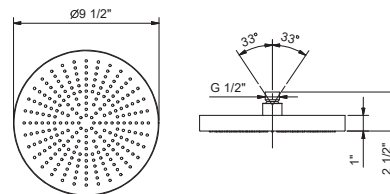

D377AU

Rough

19 00 D377AU

8053U

9 1/2" Round showerhead

- AISI 304 stainless steel construction
- Anti-limescale membrane
- Water flow restricted to 2.5 GPM

Shower arm for ceiling installation: #8058U
Shower arm for wall installation: #8080U or #8059U
Fully inspectable for maintenance and cleaning