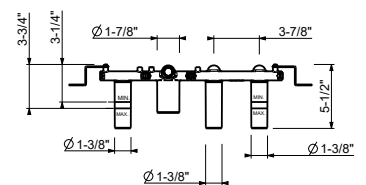

TOTAL PRICE

Chrome	
Matte Gun Metal PVD	
Matte British Gold PVD	
Matte Copper PVD	

Brushed Stainless steel