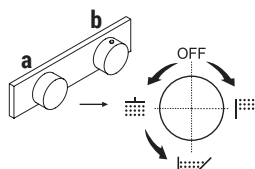

EXAMPLE:

Art. A972BU+D373AU

a) **shut-off rotating diverter** - By rotating the diverter knob from center to right clockwise, one opens the first outlet, shuts off at the center and rotating left opens the second and third outlets in a sequence.

b) **temperature control**.

Base materials:

- Brass

02 Chrome

P5 Matte Gun Metal PVD

P6 Matte British Gold PVD

P9 Matte Copper PVD

- Stainless Steel AISI 316/316 L

93 Brushed Stainless Steel

* For spare parts, accessories, miscellaneous items and extensions please refer to specific pricelist sections