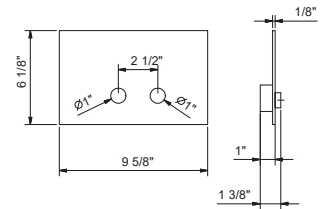

8402U

Flush actuator plate

- Stainless steel construction
- Projecting push-button controls
- Round push-button controls
- Compatible with GEBERIT models: 111.798.00.1, 111.335.00.5
- Concealed fixing system

N.B. complete finishing list in the section miscellaneous articles at the end of the pricelist