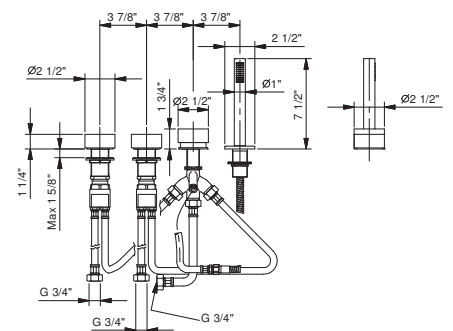

A267U

4-Hole Roman tub set

- Without spout
- Cylindrical handshower with anti-siphon check valve
- 58" metal hose
- 2-way diverter
- 1/4 turn ceramic disc cartridge
- Handles included
- Water flow restricted to 1.8 GPM for handshower

Chrome	27 02 A267U
Matte Gun Metal PVD	27 P5 A267U
Matte British Gold PVD	27 P6 A267U
Matte Copper PVD	27 P9 A267U

Brushed Stainless steel 27 93 A267U

Floor-mount single-control tub filler

- 9 7/8" spout projection
- Cylindrical handshower with anti-siphon check valve
- Pull-out diverter for handshower
- 58" PVC hose
- Ceramic disc cartridge
- Water flow restricted to 1.8 GPM for handshower
- 6.2 GPM @ 60 PSI

A580BU

Trim

Chrome	27 02 A580BU
Matte Gun Metal PVD	27 P5 A580BU
Matte British Gold PVD	27 P6 A580BU
Matte Copper PVD	27 P9 A580BU

Brushed Stainless steel 27 93 A580BU