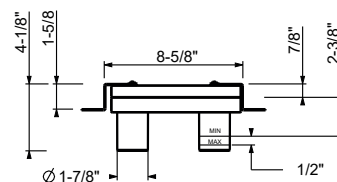

A713AU

Rough

44 00 A713AU

A504WU

Single-control washbasin mixer

- 6 1/8" spout projection
- Without drain
- Aerated flow
- Traditional cartridge
- Flexible supply lines
- Water flow restricted to 1.2 GPM

Drain to be ordered separately: please select #9865U, #W095U or #W097U.