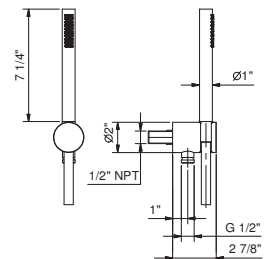

8061U

Wall-mount handshower set

- Cylindrical handshower with anti-siphon check valve
- Anti-limescale membrane
- 58" PVC hose
- Water outlet with shower holder
- 1/2" NPT male connection
- Water flow restricted to 1.8 GPM

Chrome	81 02 8061U
Matte Gun Metal PVD	81 P5 8061U
Matte British Gold PVD	81 P6 8061U
Matte Copper PVD	81 P9 8061U

Brushed Stainless steel 81 93 8061U