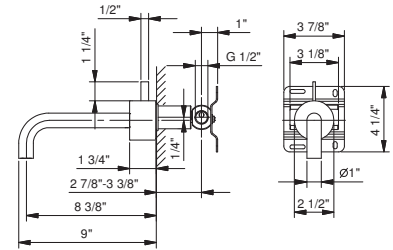

Wall-mount single-control washbasin mixer

- 8 3/8" spout projection
- Without drain
- Aerated flow
- Traditional cartridge
- Water flow restricted to 1.2 GPM

Drain to be ordered separately: please select #9865U, #W095U or #W097U.

A513BU

Trim

Chrome	27 02 A513BU
Matte Gun Metal PVD	27 P5 A513BU
Matte British Gold PVD	27 P6 A513BU
Matte Copper PVD	27 P9 A513BU

Brushed Stainless steel 27 93 A513BU