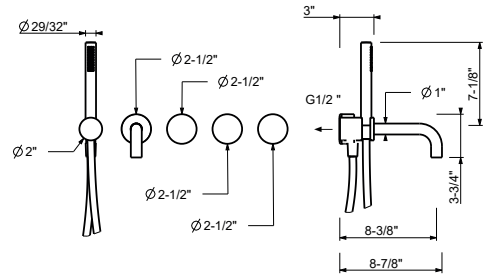

Wall-mount tub filler

- 8 1/2" spout projection
- Cylindrical handshower with anti-siphon check valve
- 1/2" female inlets
- Handshower holder with 58" PVC hose and water outlet
- 2-way diverter
- 1/4 turn ceramic disc cartridge
- Handles included
- Water flow restricted to 1.8 GPM for handshower

A819BU

A819AU

Trim

Chrome	27 02 A819BU
Matte Gun Metal PVD	27 P5 A819BU
Matte British Gold PVD	27 P6 A819BU
Matte Copper PVD	27 P9 A819BU

Brushed Stainless steel 27 93 A819BU

Rough

44 00 A819AU

Wall-mount tub filler

- Without spout
- Cylindrical handshower with anti-siphon check valve
- 1/2" female inlets
- Handshower holder with 58" PVC hose and water outlet
- 2-way diverter
- 1/4 turn ceramic disc cartridge
- Handles included
- Water flow restricted to 1.8 GPM for handshower

A817BU

A817AU

Trim

Chrome	27 02 A817BU
Matte Gun Metal PVD	27 P5 A817BU
Matte British Gold PVD	27 P6 A817BU
Matte Copper PVD	27 P9 A817BU

Brushed Stainless steel 27 93 A817BU