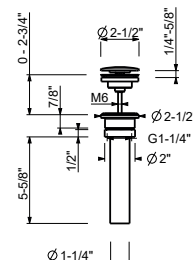

W097U

1 1/4" Free flow drain (always open)

N.B. complete finishing list in the section miscellaneous articles at the end of the pricelist

Chrome	91 02 W097U
Matte Gun Metal PVD	91 P5 W097U
Matte British Gold PVD	91 P6 W097U
Matte Copper PVD	91 P9 W097U

Brushed Stainless steel 91 93 W097U