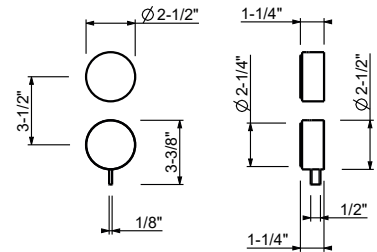

Trim

Chrome	27 02 A785BU
Matte Gun Metal PVD	27 P5 A785BU
Matte British Gold PVD	27 P6 A785BU
Matte Copper PVD	27 P9 A785BU

Brushed Stainless steel 27 93 A785BU