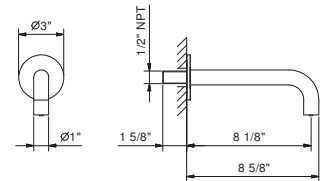

8307U

Wall-mount tub spout

- 8 1/8" spout projection
- AF/21 FUKASAWA
- 1/2" NPT fittings
- Max 6.5 GPM @ 60 PSI
- Round escutcheon
- Integrated aerator

Chrome	27 02 8307U
Matte Gun Metal PVD	27 P5 8307U
Matte British Gold PVD	27 P6 8307U
Matte Copper PVD	27 P9 8307U

Brushed Stainless steel 27 93 8307U