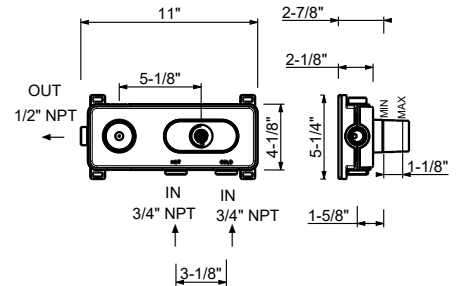

Rough

19 00 D331AU