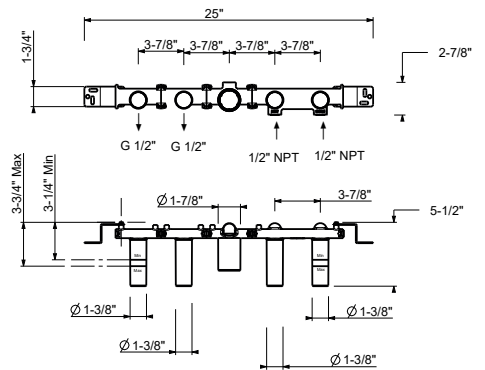

Wall-mount tub filler

- 8 1/2" spout projection
- Cylindrical handshower with anti-siphon check valve
- 1/2" female inlets
- Handshower holder with 58" PVC hose and water outlet
- 2-way diverter
- 1/4 turn ceramic disc cartridge
- Handles included
- Water flow restricted to 1.8 GPM for handshower

A819BU

A819AU

Trim

Chrome	27 02 A819BU
Matte Gun Metal PVD	27 P5 A819BU
Matte British Gold PVD	27 P6 A819BU
Matte Copper PVD	27 P9 A819BU

Brushed Stainless steel 27 93 A819BU

Rough

44 00 A819AU

Wall-mount tub filler

- Without spout
- Cylindrical handshower with anti-siphon check valve
- 1/2" female inlets
- Handshower holder with 58" PVC hose and water outlet
- 2-way diverter
- 1/4 turn ceramic disc cartridge
- Handles included
- Water flow restricted to 1.8 GPM for handshower

A817BU

A817AU

Trim

Chrome	27 02 A817BU
Matte Gun Metal PVD	27 P5 A817BU
Matte British Gold PVD	27 P6 A817BU
Matte Copper PVD	27 P9 A817BU

Brushed Stainless steel 27 93 A817BU