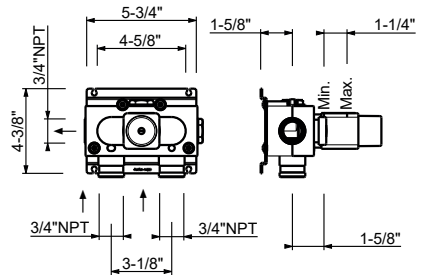

Rough

19 00 D300AU