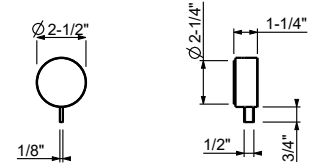

Built-in shower mixer

- Non-thermostatic 1/2" mixer
- Flow and temperature controlled by a progressive cartridge
- Handle included
- 6.3 GPM @ 60 PSI

To be installed with a remote pressure balance valve

A763BU

Trim

Chrome	27 02 A763BU
Matte Gun Metal PVD	27 P5 A763BU
Matte British Gold PVD	27 P6 A763BU
Matte Copper PVD	27 P9 A763BU

Brushed Stainless steel 27 93 A763BU