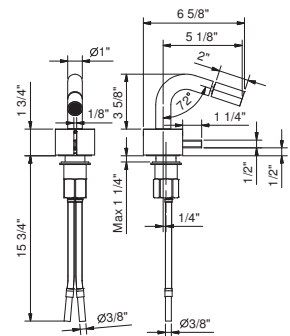

BIDET : traditional cartridge

A508WU

Single-control bidet mixer

- 5 1/8" spout projection
- Without drain
- Aerated flow
- Flexible supply lines

Drain to be ordered separately: please select #9865U, #W095U or #W097U.

Chrome	27 02 A508WU
Matte Gun Metal PVD	27 P5 A508WU
Matte British Gold PVD	27 P6 A508WU
Matte Copper PVD	27 P9 A508WU

Brushed Stainless steel 27 93 A508WU