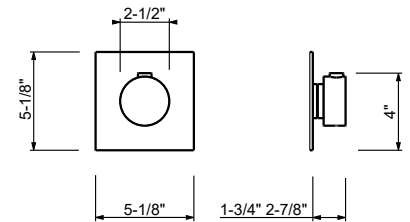

Trim

Chrome	27 02 A900BU
Matte Gun Metal PVD	27 P5 A900BU
Matte British Gold PVD	27 P6 A900BU
Matte Copper PVD	27 P9 A900BU

Brushed Stainless steel 27 93 A900BU