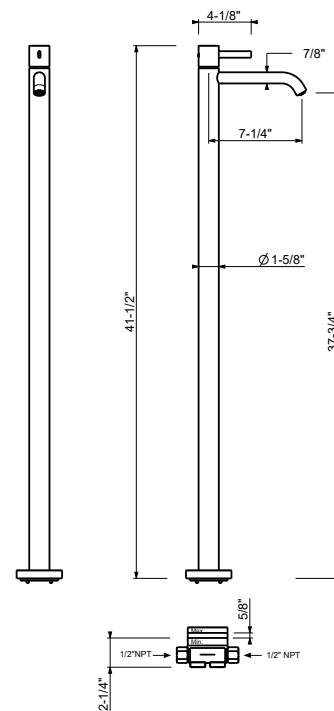

Floor-mount single-control washbasin mixer

- 7 1/4" spout projection
- Without drain
- Aerated flow
- Traditional cartridge
- Handle included
- Water flow restricted to 1.2 GPM

Drain to be ordered separately: please select #9865U, #W095U or #W097U.

Trim

Chrome	27 02 A736BU
Matte Gun Metal PVD	27 P5 A736BU
Matte British Gold PVD	27 P6 A736BU
Matte Copper PVD	27 P9 A736BU

Brushed Stainless steel 27 93 A736BU

Rough

19 00 3336AU