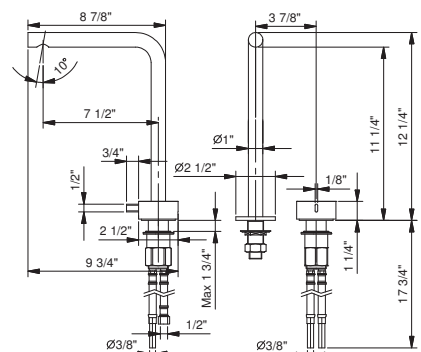

A107WU

Two-hole vessel mixer with single-control and extended spout

- 7 1/2" spout projection
- Without drain
- Aerated flow
- Progressive cartridge
- Flexible supply lines
- Handle included
- Water flow restricted to 1.2 GPM

Drain to be ordered separately: please select #9865U, #W095U or #W097U.

Chrome	27 02 A107WU
Matte Gun Metal PVD	27 P5 A107WU
Matte British Gold PVD	27 P6 A107WU
Matte Copper PVD	27 P9 A107WU

Brushed Stainless steel 27 93 A107WU