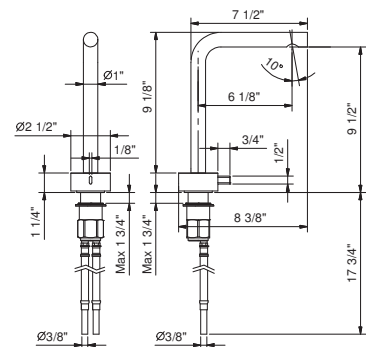

A006WU

Single-control vessel mixer

- 6 1/8" spout projection
- Without drain
- Aerated flow
- Progressive cartridge
- Flexible supply lines
- Water flow restricted to 1.2 GPM

Drain to be ordered separately: please select #9865U, #W095U or #W097U.

Chrome	27 02 A006WU
Matte Gun Metal PVD	27 P5 A006WU
Matte British Gold PVD	27 P6 A006WU
Matte Copper PVD	27 P9 A006WU

Brushed Stainless steel 27 93 A006WU