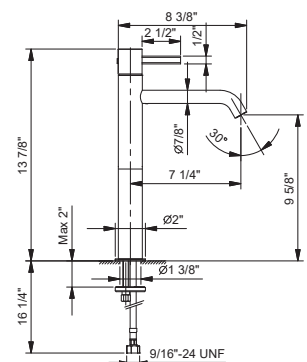

A504WU

Single-control washbasin mixer

- 6 1/8" spout projection
- Without drain
- Aerated flow
- Traditional cartridge
- Flexible supply lines
- Water flow restricted to 1.2 GPM

Drain to be ordered separately: please select #9865U, #W095U or #W097U.

Chrome	27 02 A504WU
Matte Gun Metal PVD	27 P5 A504WU
Matte British Gold PVD	27 P6 A504WU
Matte Copper PVD	27 P9 A504WU

Brushed Stainless steel 27 93 A504WU

A506WU

Single-control vessel mixer

- 6 1/8" spout projection
- Without drain
- Aerated flow
- Traditional cartridge
- Flexible supply lines
- Water flow restricted to 1.2 GPM

Drain to be ordered separately: please select #9865U, #W095U or #W097U.

Chrome	27 02 A506WU
Matte Gun Metal PVD	27 P5 A506WU
Matte British Gold PVD	27 P6 A506WU
Matte Copper PVD	27 P9 A506WU

Brushed Stainless steel 27 93 A506WU

A704WU

Single-control washbasin mixer

- 5" spout projection
- Without drain
- Aerated flow
- Traditional cartridge
- Flexible supply lines
- Handle included
- Water flow restricted to 1.2 GPM

Drain to be ordered separately: please select #9865U, #W095U or #W097U.

Chrome	27 02 A704WU
Matte Gun Metal PVD	27 P5 A704WU
Matte British Gold PVD	27 P6 A704WU
Matte Copper PVD	27 P9 A704WU

Brushed Stainless steel 27 93 A704WU

A706WU

Single-control vessel mixer

- 7 1/4" spout projection
- Without drain
- Aerated flow
- Traditional cartridge
- Flexible supply lines
- Handle included
- Water flow restricted to 1.2 GPM

Drain to be ordered separately: please select #9865U, #W095U or #W097U.

Chrome	27 02 A706WU
Matte Gun Metal PVD	27 P5 A706WU
Matte British Gold PVD	27 P6 A706WU
Matte Copper PVD	27 P9 A706WU

Brushed Stainless steel 27 93 A706WU