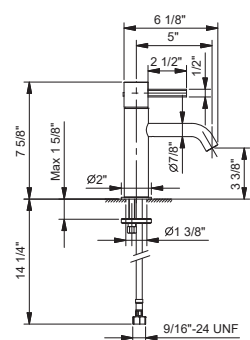

A704WU

Single-control washbasin mixer

- 5" spout projection
- Without drain
- Aerated flow
- Traditional cartridge
- Flexible supply lines
- Handle included
- Water flow restricted to 1.2 GPM

Drain to be ordered separately: please select #9865U, #W095U or #W097U.

Chrome	27 02 A704WU
Matte Gun Metal PVD	27 P5 A704WU
Matte British Gold PVD	27 P6 A704WU
Matte Copper PVD	27 P9 A704WU

Brushed Stainless steel 27 93 A704WU