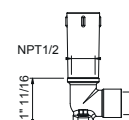

OPTIONAL: Built-in part for drywall

W046U 91 00 W046U