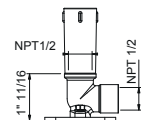

OPTIONAL: Built-in part for drywall

W046U 91 00 W046U