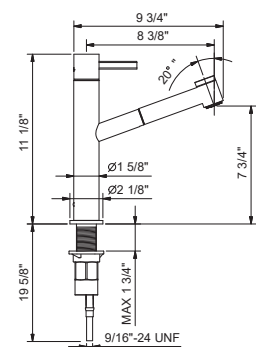

8307U

Wall-mount tub spout

- 8 1/8" spout projection
- AF/21 FUKASAWA
- 1/2" NPT fittings
- Max 6.5 GPM @ 60 PSI
- Round escutcheon
- Integrated aerator

Chrome	27 02 8307U
Matte Gun Metal PVD	27 P5 8307U
Matte British Gold PVD	27 P6 8307U
Matte Copper PVD	27 P9 8307U

Brushed Stainless steel 27 93 8307U

KITCHEN : traditional cartridge

A753U

Single-control kitchen mixer

- 8 1/2" spout projection
- Swivel spout
- Pull-out single function hand spray
- Traditional cartridge
- Flexible supply lines
- Handle included
- Without drain
- Water flow restricted to 1.8 GPM

Chrome	27 02 A753U
Matte Gun Metal PVD	27 P5 A753U
Matte British Gold PVD	27 P6 A753U
Matte Copper PVD	27 P9 A753U

Brushed Stainless steel 27 93 A753U

A754U

Single-control kitchen mixer

- 8 3/8" spout projection
- Swivel spout
- Pull-out double function hand spray
- Traditional cartridge
- Flexible supply lines
- Handle included
- Without drain
- Water flow restricted to 1.8 GPM

Chrome	27 02 A754U
Matte Gun Metal PVD	27 P5 A754U
Matte British Gold PVD	27 P6 A754U
Matte Copper PVD	27 P9 A754U

Brushed Stainless steel 27 93 A754U