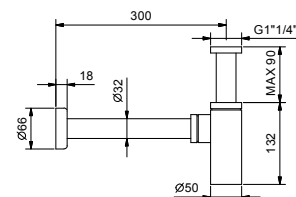

9234

Round Bottle Trap

- for washbasin
- 1 1/4" inlet
- 1 1/4" outlet

N.B. complete finishing list in the section miscellaneous articles at the end of the pricelist

Chrome	91 02 9234
Matte Gun Metal PVD	91 P5 9234
Matte British Gold PVD	91 P6 9234
Matte Copper PVD	91 P9 9234

Brushed Stainless steel 91 93 9234