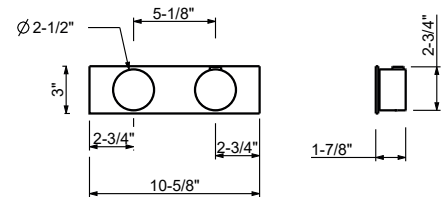

Trim

Chrome	27 02 A972BU
Matte Gun Metal PVD	27 P5 A972BU
Matte British Gold PVD	27 P6 A972BU
Matte Copper PVD	27 P9 A972BU

Brushed Stainless steel 27 93 A972BU