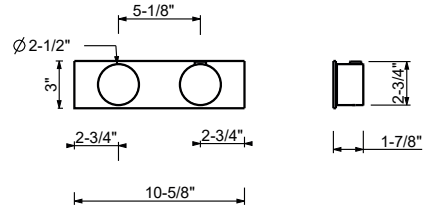

3/4" Thermostatic mixer with 3-way diverter

- For horizontal installation
- 3/4" NPT inlets and 1/2" outlets
- With shut-off valve
- Rectangular backplate
- Handles included
- 8.7 GPM @ 60 PSI (primary outlet)
- 7.4 GPM @ 60 PSI (secondary outlet)
- 7.4 GPM @ 60 PSI (third outlet)

A972BU

Trim

Chrome	27 02 A972BU
Matte Gun Metal PVD	27 P5 A972BU
Matte British Gold PVD	27 P6 A972BU
Matte Copper PVD	27 P9 A972BU

Brushed Stainless steel 27 93 A972BU