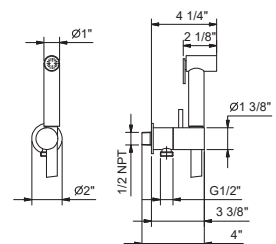

Chrome	91 02 8486U
Brushed Nickel PVD	91 92 8486U
Matte Gun Metal PVD	91 P5 8486U
Matte British Gold PVD	91 P6 8486U
Matte Copper PVD	91 P9 8486U