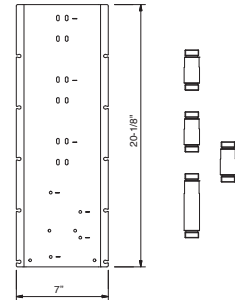

EXAMPLE OF INSTALLATION - 1 OUTLET

EXAMPLE OF INSTALLATION - 2 OUTLETS

91 00 W042U

W043U

OPTIONAL - Easy Fix System

- plate and connections:
 • for vertical and horizontal installation:
 • to install art- D300AU / D391AU - **3 outlets**