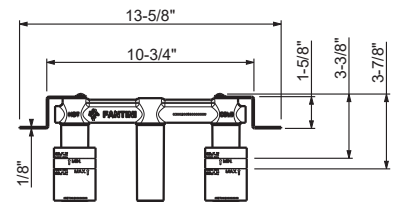

R010AU

Rough

44 00 R010AU