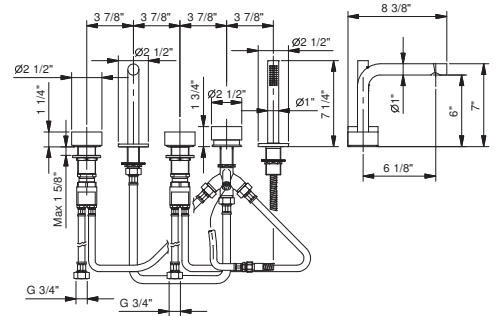

A265U

5-Hole Roman tub set

- 6 1/8" spout projection
- Cylindrical handshower with anti-siphon check valve
- 58" metal hose
- 2-way diverter
- 1/4 turn ceramic disc cartridge
- Handles included
- Water flow restricted to 1.8 GPM for handshower

Chrome	27 02 A265U
Matte Gun Metal PVD	27 P5 A265U
Matte British Gold PVD	27 P6 A265U
Matte Copper PVD	27 P9 A265U

Brushed Stainless steel 27 93 A265U