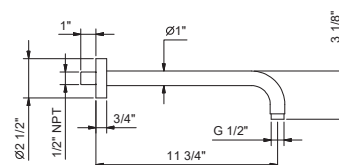

OPTIONAL: Built-in part for drywall

W046U 91 00 W046U