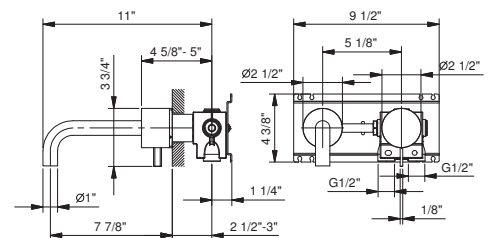

A613BU

Trim

Chrome	27 02 A613BU
Matte Gun Metal PVD	27 P5 A613BU
Matte British Gold PVD	27 P6 A613BU
Matte Copper PVD	27 P9 A613BU

Brushed Stainless steel 27 93 A613BU