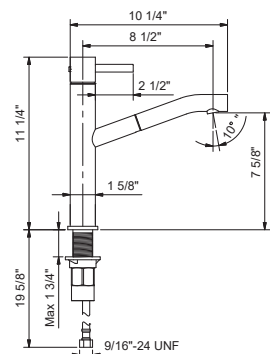

8307U

Wall-mount tub spout

- 8 1/8" spout projection
- AF/21 FUKASAWA
- 1/2" NPT fittings
- Max 6.5 GPM @ 60 PSI
- Round escutcheon
- Integrated aerator

Chrome	27 02 8307U
Matte Gun Metal PVD	27 P5 8307U
Matte British Gold PVD	27 P6 8307U
Matte Copper PVD	27 P9 8307U

Brushed Stainless steel 27 93 8307U

KITCHEN : traditional cartridge

A753U

Single-control kitchen mixer

- 8 1/2" spout projection
- Swivel spout
- Pull-out single function hand spray
- Traditional cartridge
- Flexible supply lines
- Handle included
- Without drain
- Water flow restricted to 1.8 GPM

Chrome	27 02 A753U
Matte Gun Metal PVD	27 P5 A753U
Matte British Gold PVD	27 P6 A753U
Matte Copper PVD	27 P9 A753U

Brushed Stainless steel 27 93 A753U

A754U

Single-control kitchen mixer

- 8 3/8" spout projection
- Swivel spout
- Pull-out double function hand spray
- Traditional cartridge
- Flexible supply lines
- Handle included
- Without drain
- Water flow restricted to 1.8 GPM

Chrome	27 02 A754U
Matte Gun Metal PVD	27 P5 A754U
Matte British Gold PVD	27 P6 A754U
Matte Copper PVD	27 P9 A754U

Brushed Stainless steel 27 93 A754U