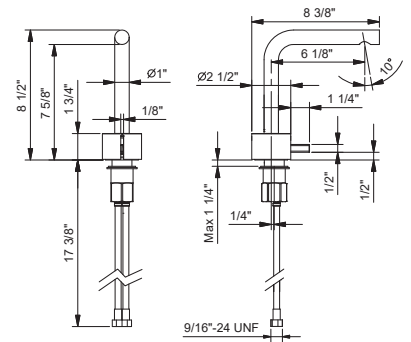

A504WU

Single-control washbasin mixer

- 6 1/8" spout projection
- Without drain
- Aerated flow
- Traditional cartridge
- Flexible supply lines
- Water flow restricted to 1.2 GPM

Drain to be ordered separately: please select #9865U, #W095U or #W097U.

Chrome	27 02 A504WU
Matte Gun Metal PVD	27 P5 A504WU
Matte British Gold PVD	27 P6 A504WU
Matte Copper PVD	27 P9 A504WU

Brushed Stainless steel 27 93 A504WU