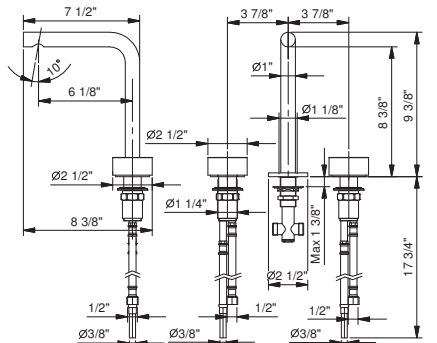

A204WU

Three-hole washbasin mixer

- 6 1/8" spout projection
- Without drain
- Aerated flow
- 1/4 turn ceramic disc cartridge
- Flexible supply lines
- Handles included
- Water flow restricted to 1.2 GPM

Drain to be ordered separately: please select #9865U, #W095U or #W097U.

Chrome	27 02 A204WU
Matte Gun Metal PVD	27 P5 A204WU
Matte British Gold PVD	27 P6 A204WU
Matte Copper PVD	27 P9 A204WU

Brushed Stainless steel 27 93 A204WU

A206WU

Three-hole vessel mixer

- 6 1/8" spout projection
- Without drain
- Aerated flow
- 1/4 turn ceramic disc cartridge
- Flexible supply lines
- Handles included
- Water flow restricted to 1.2 GPM

Drain to be ordered separately: please select #9865U, #W095U or #W097U.

Chrome	27 02 A206WU
Matte Gun Metal PVD	27 P5 A206WU
Matte British Gold PVD	27 P6 A206WU
Matte Copper PVD	27 P9 A206WU

Brushed Stainless steel 27 93 A206WU

Wall-mount three-hole washbasin mixer

- 8 1/8" spout projection
- Without drain
- Aerated flow
- 1/4 turn ceramic disc cartridge
- Handles included
- Water flow restricted to 1.2 GPM

Drain to be ordered separately: please select #9865U, #W095U or #W097U.

A813BU

Trim

Chrome	27 02 A813BU
Matte Gun Metal PVD	27 P5 A813BU
Matte British Gold PVD	27 P6 A813BU
Matte Copper PVD	27 P9 A813BU

Brushed Stainless steel 27 93 A813BU

R010AU

Rough

44 00 R010AU