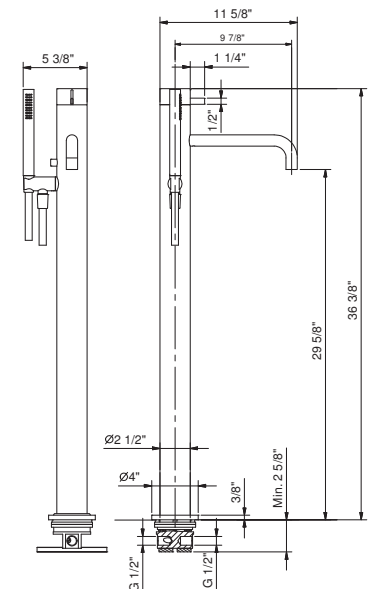

A036AU

Rough

17 00 A036AU

TOTAL PRICE

Chrome	
Matte Gun Metal PVD	
Matte British Gold PVD	
Matte Copper PVD	

Brushed Stainless steel