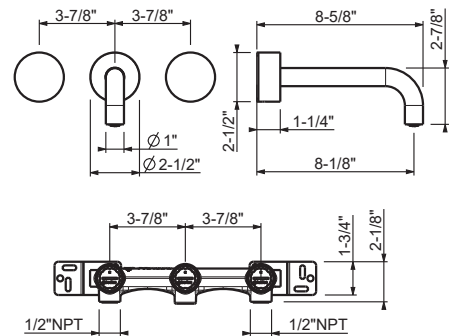

A813BU

Trim

Chrome	27 02 A813BU
Matte Gun Metal PVD	27 P5 A813BU
Matte British Gold PVD	27 P6 A813BU
Matte Copper PVD	27 P9 A813BU

Brushed Stainless steel 27 93 A813BU