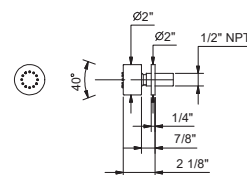

8063U

Wall-mount round adjustable body spray

- Anti-limescale membrane
- 1/2" NPT male connection
- Water flow restricted to 2.5 GPM

Chrome	81 02 8063U
Matte Gun Metal PVD	81 P5 8063U
Matte British Gold PVD	81 P6 8063U
Matte Copper PVD	81 P9 8063U