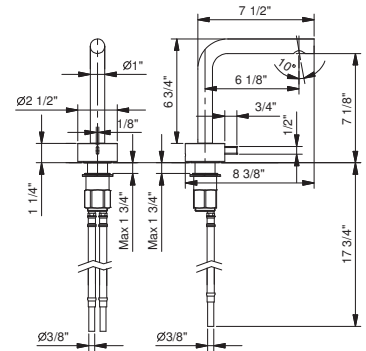

A004WU

Single-control washbasin mixer

- 6 1/8" spout projection
- Without drain
- Aerated flow
- Progressive cartridge
- Flexible supply lines
- Water flow restricted to 1.2 GPM

Drain to be ordered separately: please select #9865U, #W095U or #W097U.

Chrome	27 02 A004WU
Matte Gun Metal PVD	27 P5 A004WU
Matte British Gold PVD	27 P6 A004WU
Matte Copper PVD	27 P9 A004WU

Brushed Stainless steel 27 93 A004WU