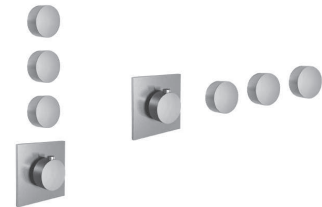

EXAMPLE OF INSTALLATION - 3 OUTLETS

91 00 W043U

2-Way diverter with integrated volume control

- For remote installation
- 1/2" NPT inlets and outlets
- With shut-off valve
- Handle included
- 8.9 GPM @ 60 PSI (primary outlet)
- 7.6 GPM @ 60 PSI (secondary outlet)

To be used with thermostatic valve (#A900BU+#D300AU)

A976BU

Trim

Chrome	27 02 A976BU
Matte Gun Metal PVD	27 P5 A976BU
Matte British Gold PVD	27 P6 A976BU
Matte Copper PVD	27 P9 A976BU

Brushed Stainless steel 27 93 A976BU