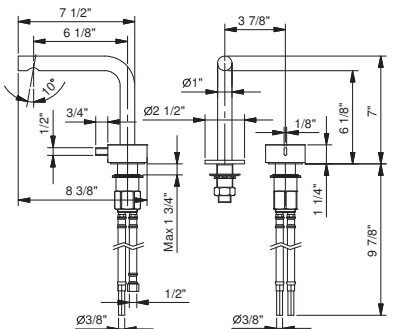

A104WU

Two-hole washbasin mixer with single-control

- 6 1/8" spout projection
- Without drain
- Aerated flow
- Progressive cartridge
- Flexible supply lines
- Handle included
- Water flow restricted to 1.2 GPM

Drain to be ordered separately: please select #9865U, #W095U or #W097U.

Chrome	27 02 A104WU
Matte Gun Metal PVD	27 P5 A104WU
Matte British Gold PVD	27 P6 A104WU
Matte Copper PVD	27 P9 A104WU

Brushed Stainless steel 27 93 A104WU