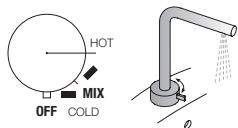

Technical information

The AF/21 mixers are supplied WITH HANDLE.

All washbasin and bidet mixers are fitted with 1.2 GPM **flow restrictors**.

- PROGRESSIVE CARTRIDGE MIXERS

By turning the mixer 90° counterclockwise the water flows gets **cold > warmer > hot**.