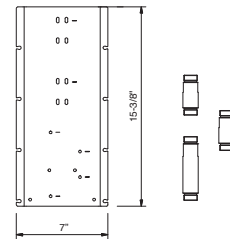

D391AU

Rough

19 00 D391AU

W042U

OPTIONAL - Easy Fix System

- plate and connections:
- for vertical and horizontal installation:
 - to install art- D300AU/ D391AU - **1 outlet**
 - to install art- D300AU / D391AU - **2 outlets**