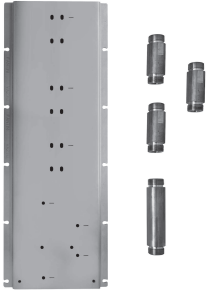

EXAMPLE OF INSTALLATION - 1 OUTLET

EXAMPLE OF INSTALLATION - 2 OUTLETS

91 00 W042U

W043U

OPTIONAL - Easy Fix System

- plate and connections:
 • for vertical and horizontal installation:
 • to install art- D300AU / D391AU - **3 outlets**