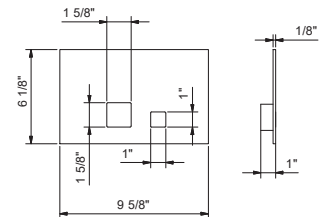

Polished Stainless steel	91 38 8403U
Matte Gun Metal PVD	91 P5 8403U
Matte British Gold PVD	91 P6 8403U
Matte Copper PVD	91 P9 8403U

Brushed Stainless steel 91 93 8403U

8486U

Double-function hydrobrush

- For toilet cleaning
- For personal care if used with a shower mixer
- Water plug with shower holder
- Stop valve
- Brass construction
- Round backplate
- 47 1/4" Vinyl hose
- 1/2" inlet
- 1.70 GPM @ 60 PSI

N.B. complete finishing list in the section miscellaneous articles at the end of the pricelist

N.B : Brushed nickel PVD for matching with Stainless Steel series