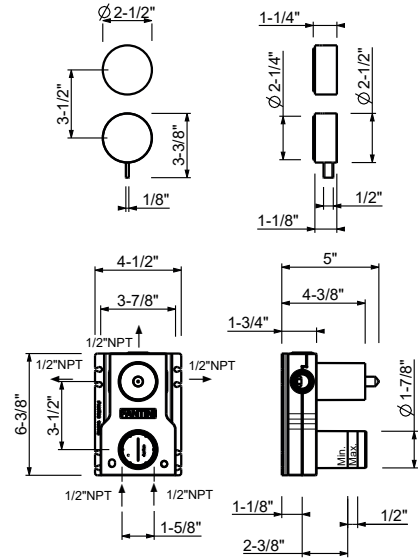

Built-in shower mixer

- Non-thermostatic 1/2" mixer
- Flow and temperature controlled by a progressive cartridge
- 3-way diverter
- 6.0 GPM @ 60 PSI (primary outlet)
- 6.0 GPM @ 60 PSI (secondary outlet)
- 5.5 GPM @ 60 PSI (third outlet)
- Handles included

To be installed with a remote pressure balance valve

A787BU

Trim

Chrome	27 02 A787BU
Matte Gun Metal PVD	27 P5 A787BU
Matte British Gold PVD	27 P6 A787BU
Matte Copper PVD	27 P9 A787BU

Brushed Stainless steel 27 93 A787BU

A787AU

Rough

44 00 A787AU