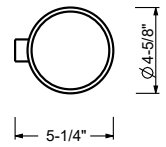

### Soap holder

- wall mounted
- Ø 12 cm
- glass insert