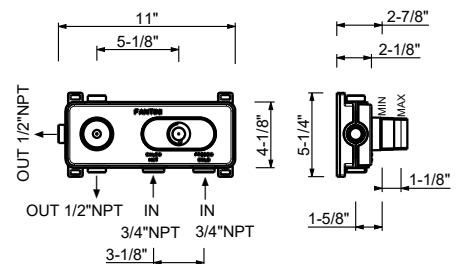

Rough

19 00 D331AU