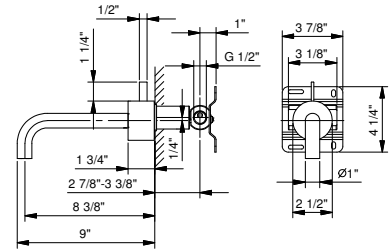

Wall-mount single-control washbasin mixer

- 8 3/8" spout projection
- Without drain
- Aerated flow
- Traditional cartridge
- Water flow restricted to 1.2 gpm

Drain not included, please select W095U or W097U in the Miscellaneous Articles section.

A513BU

Trim

Chrome	27 02 A513BU
Matte Gun Metal PVD	27 P5 A513BU
Matte British Gold PVD	27 P6 A513BU
Matte Copper PVD	27 P9 A513BU

Brushed Stainless steel   27 93 A513BU