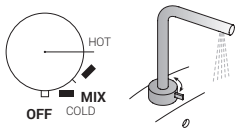

Technical information

All AF/21 articles are supplied WITH HANDLES.

Washbasin and bidet mixers are **restricted to 1.2 gpm.**

- PROGRESSIVE CARTRIDGE MIXERS

By turning the handle counterclockwise, both the water flow and temperature **increase simultaneously.**