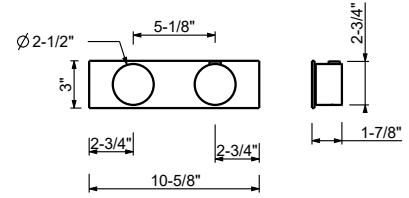

3/4" Thermostatic mixer with integrated volume control

- Temperature control with safety override button at 100° F
- 3/4" NPT inlets, 1/2" outlet on rough
- Flow rate: 15.3 gpm @ 60 psi
- Anti-scald mechanism
- Watertight casing for added safety
- Accessible shut-off valves and filters
- For horizontal installation

A972BU

Trim

Chrome	27 02 A972BU
Matte Gun Metal PVD	27 P5 A972BU
Matte British Gold PVD	27 P6 A972BU
Matte Copper PVD	27 P9 A972BU

Brushed Stainless steel 27 93 A972BU