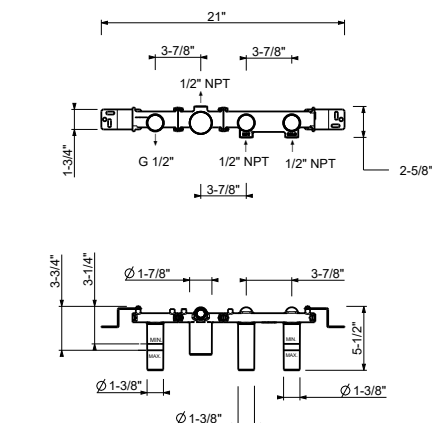

A817AU

Rough

44 00 A817AU