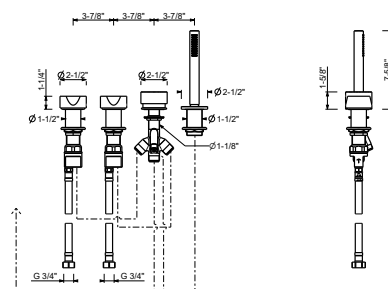

A267UCY

4-Hole Roman tub set - Handles in Marquinia black Marble

- Without spout
- Cylindrical handshower with anti-siphon check valve
- 58" metal hose
- 2-way diverter
- 1/4 turn ceramic disc cartridge
- Water flow restricted to 1.8 gpm for handshower

Chrome	27 02 A267UCY
Matte Gun Metal PVD	27 P5 A267UCY
Matte British Gold PVD	27 P6 A267UCY
Matte Copper PVD	27 P9 A267UCY

Brushed Stainless steel 27 93 A267UCY