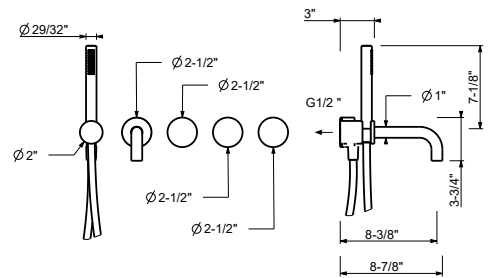

A267UCY
2 outlets - MARBLE handles

TRADITIONAL CARTRIDGE

Floor-mount single-control tub filler

1/2" inlets

A580BU+A036AU
2 outlets

Wall-mount tub filler

- 8 1/2" spout projection
- Cylindrical handshower with anti-siphon check valve
- 1/2" female inlets
- Handshower holder with 58" PVC hose and water outlet
- 2-way diverter
- 1/4 turn ceramic disc cartridge
- Water flow restricted to 1.8 gpm for handshower
- 7.1 gpm @ 60 psi