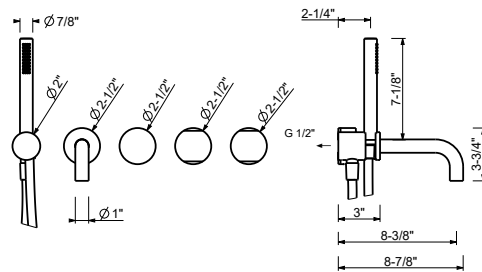

Wall-mount tub filler - Handles in Marquinia black Marble

- 8 1/2" spout projection
- Cylindrical handshower with anti-siphon check valve
- 1/2" female inlets
- Handshower holder with 58" PVC hose and water outlet
- 2-way diverter
- 1/4 turn ceramic disc cartridge
- Water flow restricted to 1.8 gpm for handshower
- 7.1 gpm @ 60 psi