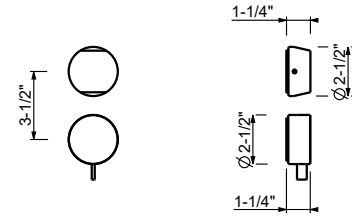

Built-in shower mixer - Handles in Marquinia black Marble

- Non-thermostatic 1/2" mixer
- Flow and temperature controlled by a progressive cartridge
- 3-way diverter
- 6.0 gpm @ 60 psi (primary outlet)
- 6.0 gpm @ 60 psi (secondary outlet)
- 5.5 gpm @ 60 psi (third outlet)

To be installed with a remote pressure balance valve

A787BUCY

Trim

Chrome	27 02 A787BUCY
Matte Gun Metal PVD	27 P5 A787BUCY
Matte British Gold PVD	27 P6 A787BUCY
Matte Copper PVD	27 P9 A787BUCY

Brushed Stainless steel 27 93 A787BUCY

A787AU

Rough

44 00 A787AU