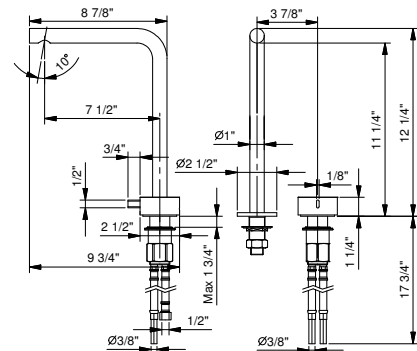

A107WU

Two-hole vessel mixer with single-control and extended spout

- 7 1/2" spout projection
- Without drain
- Aerated flow
- Progressive cartridge
- Flexible supply lines included
- Water flow restricted to 1.2 gpm

Drain not included, please select W095U or W097U in the Miscellaneous Articles section.

Chrome	27 02 A107WU
Matte Gun Metal PVD	27 P5 A107WU
Matte British Gold PVD	27 P6 A107WU
Matte Copper PVD	27 P9 A107WU

Brushed Stainless steel 27 93 A107WU