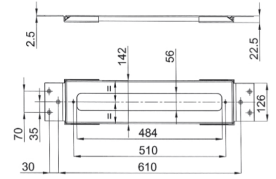

9325

Mounting plate for deck-mount bathtub mixer

- screw covers
- mounting plate
- without cover plate

NOTE: To be finished with inspectable cover materials

Chrome

91 02 9325