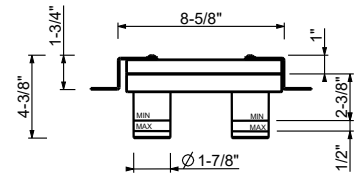

Wall-mount single-control washbasin mixer - Handle in Marquinia black Marble

- 8 1/8" spout projection
- Without drain
- Aerated flow
- Progressive cartridge
- Water flow restricted to 1.2 gpm

Drain not included, please select W095U or W097U in the Miscellaneous Articles section.

A713BUCY

Trim

Chrome	27 02 A713BUCY
Matte Gun Metal PVD	27 P5 A713BUCY
Matte British Gold PVD	27 P6 A713BUCY
Matte Copper PVD	27 P9 A713BUCY

Brushed Stainless steel 27 93 A713BUCY

A713AU

Rough

44 00 A713AU