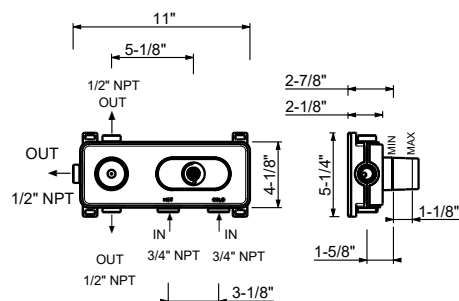

A972BU

Trim

Chrome	27 02 A972BU
Matte Gun Metal PVD	27 P5 A972BU
Matte British Gold PVD	27 P6 A972BU
Matte Copper PVD	27 P9 A972BU

Brushed Stainless steel 27 93 A972BU

D373AU

Rough

19 00 D373AU

3/4" Thermostatic mixer with 3-way diverter - Handle in Carrara white Marble