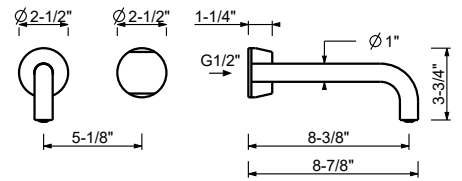

Trim

Chrome	27 02 A713BUCX
Matte Gun Metal PVD	27 P5 A713BUCX
Matte British Gold PVD	27 P6 A713BUCX
Matte Copper PVD	27 P9 A713BUCX

Brushed Stainless steel 27 93 A713BUCX