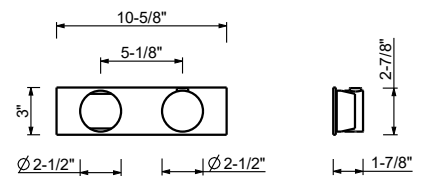

Trim

Chrome	27 02 A972BUCX
Matte Gun Metal PVD	27 P5 A972BUCX
Matte British Gold PVD	27 P6 A972BUCX
Matte Copper PVD	27 P9 A972BUCX

Brushed Stainless steel 27 93 A972BUCX