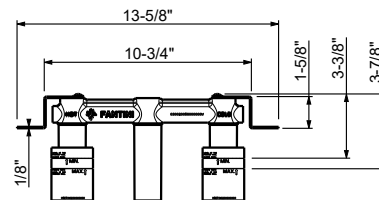

R010AU

Rough

44 00 R010AU