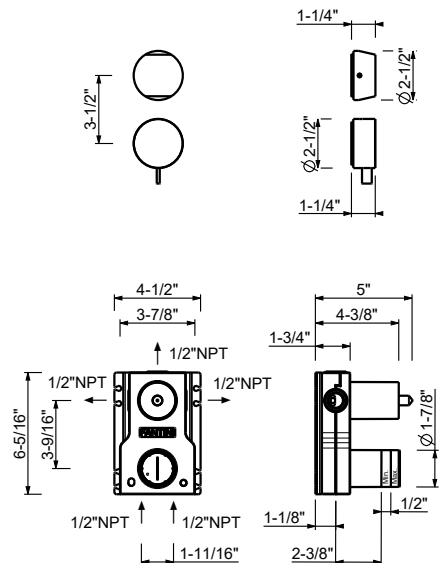

A787AU

Rough

44 00 A787AU