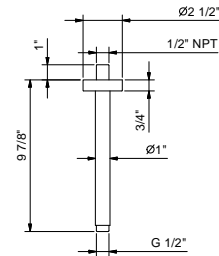

OPTIONAL: Built-in part

W046U 91 00 W046U