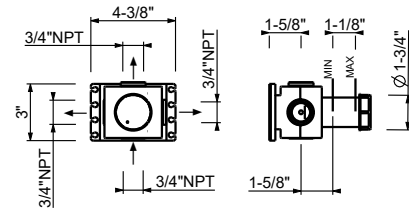

D391AU

Rough

19 00 D391AU

W213U

OPTIONAL - Easy Fix System

- Includes backplate and connections
- Suitable for vertical and horizontal installation
- **1 outlet:** D400AU + D391AU
- **2 outlets:** D400AU + (2) D391AU