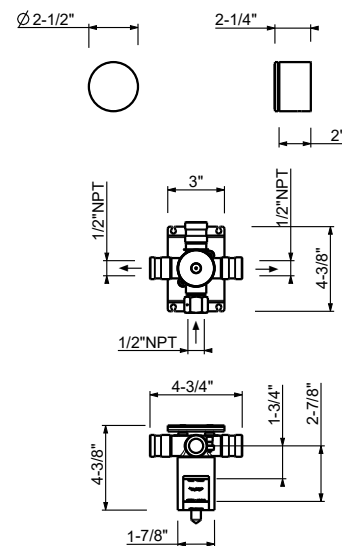

D376AU

Rough

19 00 D376AU