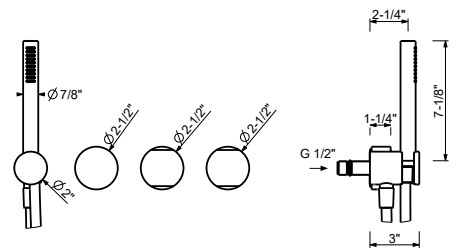

A817BUCY

Trim

Chrome	27 02 A817BUCY
Matte Gun Metal PVD	27 P5 A817BUCY
Matte British Gold PVD	27 P6 A817BUCY
Matte Copper PVD	27 P9 A817BUCY

Brushed Stainless steel 27 93 A817BUCY