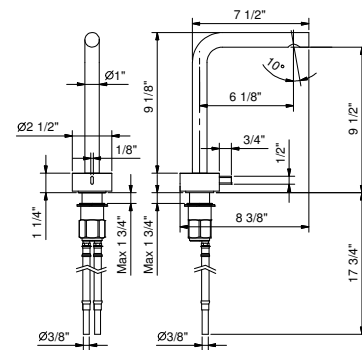

Brushed Stainless steel 27 93 A006WU

A104WU

Two-hole washbasin mixer with single-control

- 6 1/8" spout projection
- Without drain
- Aerated flow
- Progressive cartridge
- Flexible supply lines included
- Water flow restricted to 1.2 gpm