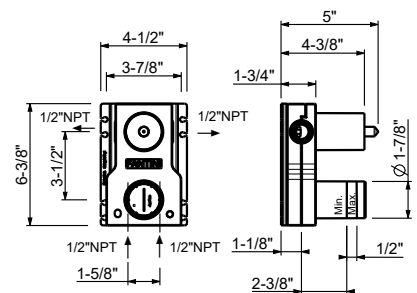

To be installed with a remote pressure balance valve

A785BU

Trim

Chrome	27 02 A785BU
Matte Gun Metal PVD	27 P5 A785BU
Matte British Gold PVD	27 P6 A785BU
Matte Copper PVD	27 P9 A785BU

Brushed Stainless steel 27 93 A785BU