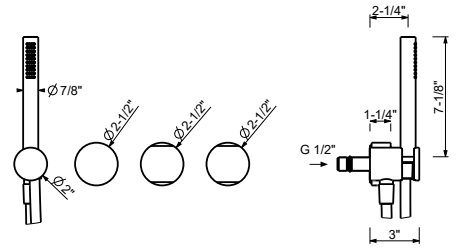

Wall-mount tub filler - Handles in Carrara white Marble

- Without spout
- Cylindrical handshower with anti-siphon check valve
- 1/2" female inlets
- Handshower holder with 58" PVC hose and water outlet
- 2-way diverter
- 1/4 turn ceramic disc cartridge
- Water flow restricted to 1.8 gpm for handshower

A817BUCX

Trim

Chrome	27 02 A817BUCX
Matte Gun Metal PVD	27 P5 A817BUCX
Matte British Gold PVD	27 P6 A817BUCX
Matte Copper PVD	27 P9 A817BUCX

Brushed Stainless steel 27 93 A817BUCX