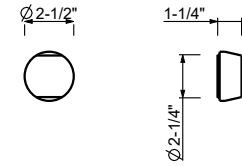

D391AU

Rough

19 00 D391AU

W213U

OPTIONAL - Easy Fix System

- Includes backplate and connections
- Suitable for vertical and horizontal installation
- **1 outlet:** D400AU + D391AU
- **2 outlets:** D400AU + (2) D391AU