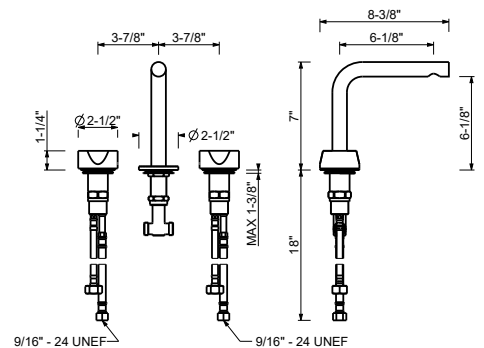

A204WUCX

Three-hole washbasin mixer - Handles in Carrara white Marble

- 6 1/8" spout projection
- Without drain
- Aerated flow
- 1/4 turn ceramic disc cartridge
- Flexible supply lines included
- Water flow restricted to 1.2 gpm

Drain not included, please select W095U or W097U in the Miscellaneous Articles section.

Chrome	27 02 A204WUCX
Matte Gun Metal PVD	27 P5 A204WUCX
Matte British Gold PVD	27 P6 A204WUCX
Matte Copper PVD	27 P9 A204WUCX

Brushed Stainless steel 27 93 A204WUCX