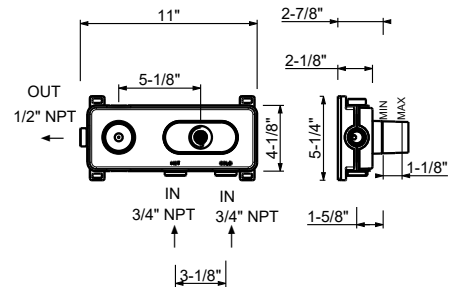

A972BU

Trim

Chrome	27 02 A972BU
Matte Gun Metal PVD	27 P5 A972BU
Matte British Gold PVD	27 P6 A972BU
Matte Copper PVD	27 P9 A972BU

Brushed Stainless steel 27 93 A972BU

D331AU

Rough

19 00 D331AU

3/4" Thermostatic mixer with integrated volume control - Handle in Carrara white Marble