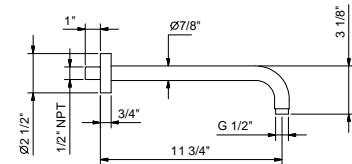

OPTIONAL: Built-in part

W046U 91 00 W046U