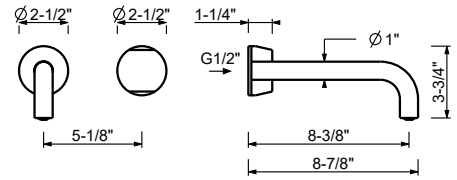

Wall-mount single-control washbasin mixer - Handle in Marquinia black Marble

- 8 1/8" spout projection
- Without drain
- Aerated flow
- Progressive cartridge
- Water flow restricted to 1.2 gpm

Drain not included, please select W095U or W097U in the Miscellaneous Articles section.

A713BUCY

Trim

Chrome	27 02 A713BUCY
Matte Gun Metal PVD	27 P5 A713BUCY
Matte British Gold PVD	27 P6 A713BUCY
Matte Copper PVD	27 P9 A713BUCY

Brushed Stainless steel 27 93 A713BUCY

A713AU

Rough

44 00 A713AU