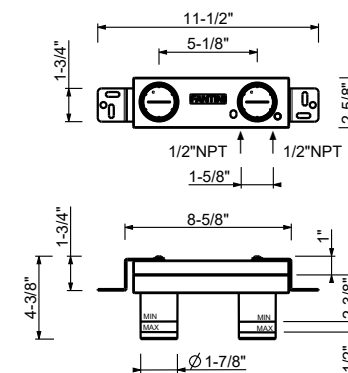

Rough

44 00 A713AU