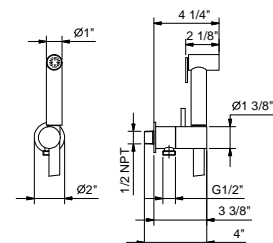

Chrome	91 02 8486U
Brushed Nickel PVD	91 92 8486U
Matte Gun Metal PVD	91 P5 8486U
Matte British Gold PVD	91 P6 8486U
Matte Copper PVD	91 P9 8486U