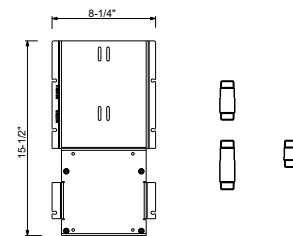

D391AU

Rough

19 00 D391AU

W213U

OPTIONAL - Easy Fix System

- Includes backplate and connections
- Suitable for vertical and horizontal installation
- **1 outlet:** D400AU + D391AU
- **2 outlets:** D400AU + (2) D391AU