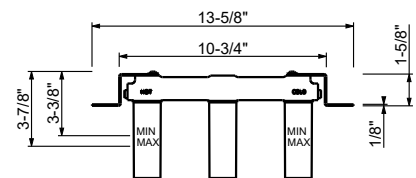

Brushed Stainless steel 27 93 A813BUCY

R010AU

Rough

44 00 R010AU

A008WU

Single-control bidet mixer

- 5 1/8" spout projection
- Without drain
- Aerated flow
- Flexible supply lines included

Drain not included, please select W095U or W097U in the Miscellaneous Articles section.