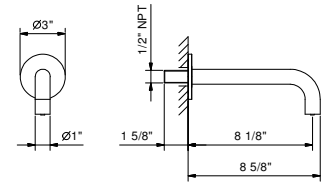

8307U

Wall-mount tub spout

- 8 1/8" spout projection
- 1/2" NPT connection
- Max 6.5 gpm @ 60 psi
- Round escutcheon
- Integrated aerator

Chrome 27 02 8307U
Matte Gun Metal PVD 27 P5 8307U
Matte British Gold PVD 27 P6 8307U
Matte Copper PVD 27 P9 8307U

Brushed Stainless steel 27 93 8307U