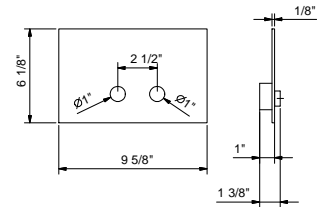

8402U

Flush actuator plate - Round buttons

- Stainless steel construction
- Projecting push-button controls
- Compatible with GEBERIT models: 111.798.00.1, 111.335.00.5

Complete list of available finishes in the Miscellaneous Articles section.