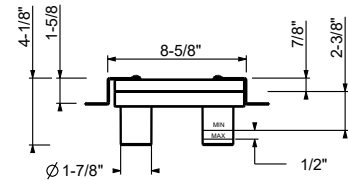

Rough

44 00 A713AU