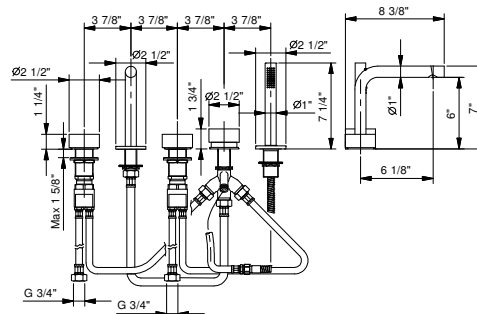

A265U

5-Hole Roman tub set

- 6 1/8" spout projection
- Cylindrical handshower with anti-siphon check valve
- 58" metal hose
- 2-way diverter
- 1/4 turn ceramic disc cartridge
- Water flow restricted to 1.8 gpm for handshower
- 6.2 gpm @ 60 psi

Chrome	27 02 A265U
Matte Gun Metal PVD	27 P5 A265U
Matte British Gold PVD	27 P6 A265U
Matte Copper PVD	27 P9 A265U

Brushed Stainless steel 27 93 A265U