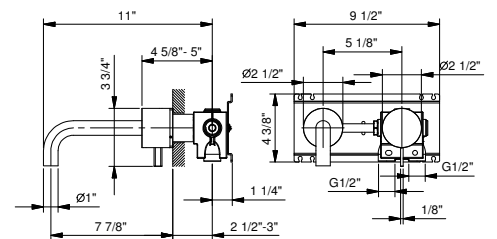

A613BU

Trim

Chrome	27 02 A613BU
Matte Gun Metal PVD	27 P5 A613BU
Matte British Gold PVD	27 P6 A613BU
Matte Copper PVD	27 P9 A613BU

Brushed Stainless steel   27 93 A613BU