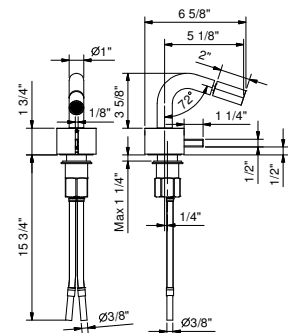

BIDET : traditional cartridge

A508WU

Single-control bidet mixer

- 5 1/8" spout projection
- Without drain
- Aerated flow
- Flexible supply lines included

Drain not included, please select W095U or W097U in the Miscellaneous Articles section.

Chrome	27 02 A508WU
Matte Gun Metal PVD	27 P5 A508WU
Matte British Gold PVD	27 P6 A508WU
Matte Copper PVD	27 P9 A508WU

Brushed Stainless steel 27 93 A508WU