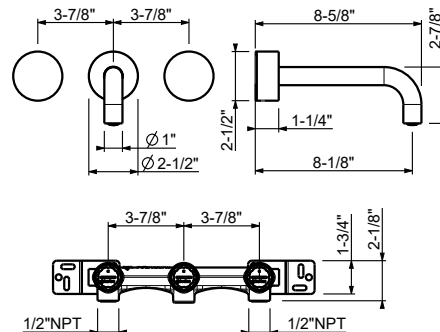

A813BU

Trim

Chrome	27 02 A813BU
Matte Gun Metal PVD	27 P5 A813BU
Matte British Gold PVD	27 P6 A813BU
Matte Copper PVD	27 P9 A813BU

Brushed Stainless steel 27 93 A813BU