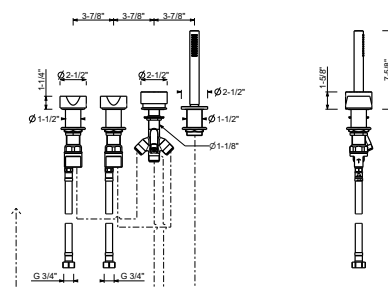

A267UCX

4-Hole Roman tub set - Handles in Carrara white Marble

- Without spout
- Cylindrical handshower with anti-siphon check valve
- 58" metal hose
- 2-way diverter
- 1/4 turn ceramic disc cartridge
- Water flow restricted to 1.8 gpm for handshower

Chrome	27 02 A267UCX
Matte Gun Metal PVD	27 P5 A267UCX
Matte British Gold PVD	27 P6 A267UCX
Matte Copper PVD	27 P9 A267UCX

Brushed Stainless steel 27 93 A267UCX