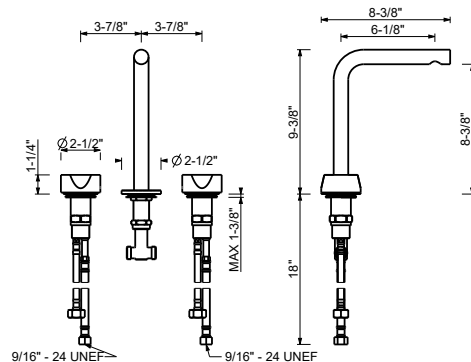

A206WUCX

Three-hole vessel mixer - Handles in Carrara white Marble

- 6 1/8" spout projection
- Without drain
- Aerated flow
- 1/4 turn ceramic disc cartridge
- Flexible supply lines included
- Water flow restricted to 1.2 gpm

Drain not included, please select W095U or W097U in the Miscellaneous Articles section.

Chrome	27 02 A206WUCX
Matte Gun Metal PVD	27 P5 A206WUCX
Matte British Gold PVD	27 P6 A206WUCX
Matte Copper PVD	27 P9 A206WUCX

Brushed Stainless steel 27 93 A206WUCX