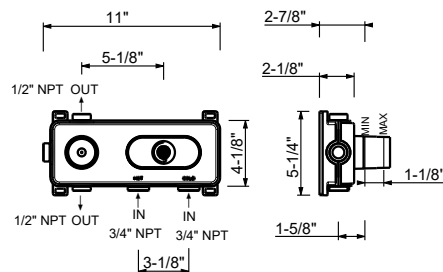

D372AU

Rough	
	19 00 D372AU