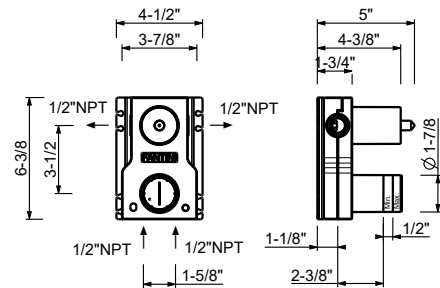

A785AU

Rough

44 00 A785AU