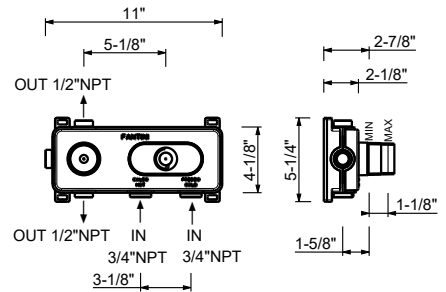

D372AU

Rough

19 00 D372AU