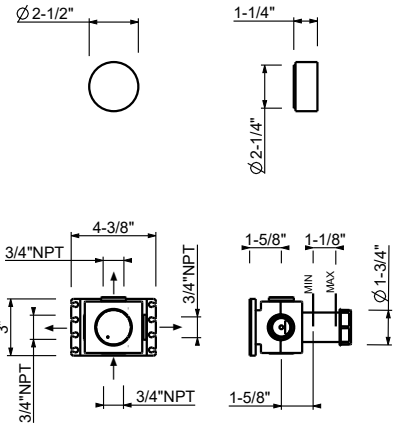

To be used with thermostatic mixer A900BU+D400AU

A991BU

Trim

Chrome	27 02 A991BU
Matte Gun Metal PVD	27 P5 A991BU
Matte British Gold PVD	27 P6 A991BU
Matte Copper PVD	27 P9 A991BU

Brushed Stainless steel 27 93 A991BU