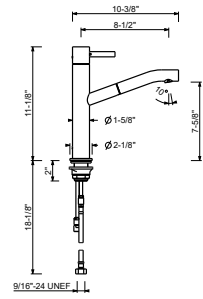

A753U

Single-control kitchen mixer

- 8 1/2" spout projection
- Swivel spout
- Pull-out single function hand spray
- Traditional cartridge
- Flexible supply lines included
- Without drain
- Water flow restricted to 1.8 gpm

Chrome	27 02 A753U
Matte Gun Metal PVD	27 P5 A753U
Matte British Gold PVD	27 P6 A753U
Matte Copper PVD	27 P9 A753U

Brushed Stainless steel 27 93 A753U

A754U

Single-control kitchen mixer

- 8 3/8" spout projection
- Swivel spout
- Pull-out double function hand spray
- Traditional cartridge
- Flexible supply lines included
- Without drain
- Water flow restricted to 1.8 gpm

Chrome	27 02 A754U
Matte Gun Metal PVD	27 P5 A754U
Matte British Gold PVD	27 P6 A754U
Matte Copper PVD	27 P9 A754U

Brushed Stainless steel 27 93 A754U