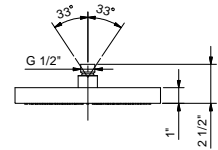

D377AU

Rough

19 00 D377AU

8053U

9 1/2" Round showerhead

- Stainless steel
- Anti-limescale membrane
- Water flow restricted to 2.5 gpm

Chrome	81 02 8053U
Matte Gun Metal PVD	81 P5 8053U
Matte British Gold PVD	81 P6 8053U
Matte Copper PVD	81 P9 8053U