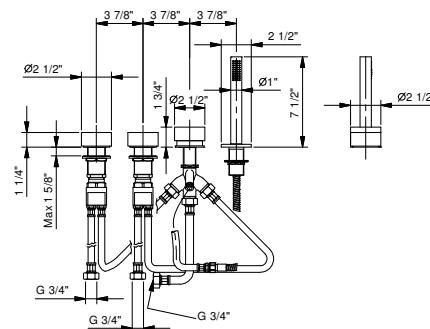

A267U

4-Hole Roman tub set

- Without spout
- Cylindrical handshower with anti-siphon check valve
- 58" metal hose
- 2-way diverter
- 1/4 turn ceramic disc cartridge
- Water flow restricted to 1.8 gpm for handshower

Chrome	27 02 A267U
Matte Gun Metal PVD	27 P5 A267U
Matte British Gold PVD	27 P6 A267U
Matte Copper PVD	27 P9 A267U

Brushed Stainless steel 27 93 A267U