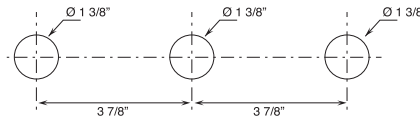

By turning the handle counterclockwise, both the water flow and temperature **increase simultaneously.**

- TRADITIONAL CARTRIDGE MIXERS

Water flow and temperature are controlled **independently.**

The **flow** is controlled by moving the lever up and down, the **temperature** by turning left for warmer and right for colder water.

HOLE SIZE GUIDELINES:

- Single-hole washbasin and bidet mixers.

- Two-hole washbasin mixers.

- Three-hole washbasin mixers.

The 3/4" thermostatic shower mixer is available with integrated volume controls in these versions: