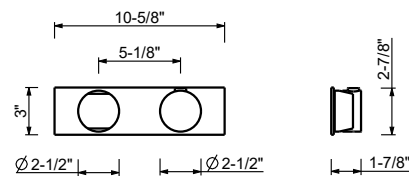

3/4" Thermostatic mixer with 3-way diverter - Handle in Carrara white Marble

- Temperature control with safety override button at 100° F
- 3/4" NPT inlets, 1/2" outlets on rough
- Flow rate: 8.7 gpm @ 60 psi (primary outlet)
- Flow rate: 7.4 gpm @ 60 psi (secondary outlet)
- Flow rate: 7.4 gpm @ 60 psi (third outlet)
- Anti-scald mechanism
- Watertight casing for added safety
- Accessible shut-off valves and filters
- For horizontal installation