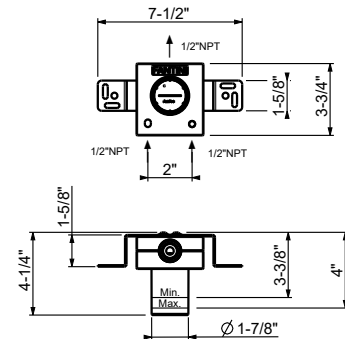

To be installed with a remote pressure balance valve

A763BU

Trim

Chrome	27 02 A763BU
Matte Gun Metal PVD	27 P5 A763BU
Matte British Gold PVD	27 P6 A763BU
Matte Copper PVD	27 P9 A763BU

Brushed Stainless steel 27 93 A763BU