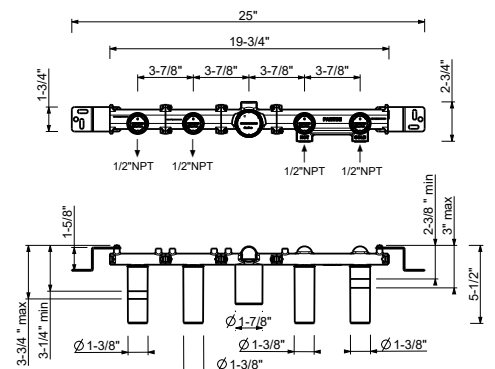

- 8 1/2" spout projection
- Cylindrical handshower with anti-siphon check valve
- 1/2" female inlets
- Handshower holder with 58" PVC hose and water outlet
- 2-way diverter
- 1/4 turn ceramic disc cartridge
- Water flow restricted to 1.8 gpm for handshower
- 7.1 gpm @ 60 psi