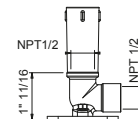

OPTIONAL: Built-in part

W046U 91 00 W046U