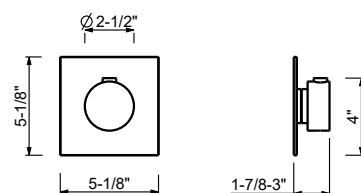

To be used with volume control(s) or diverter(s):

- volume control art. # A991BU+D391AU
- 2-way diverter art. # A976BU+D376AU
- 3-way diverter art. # A976BU+D377AU