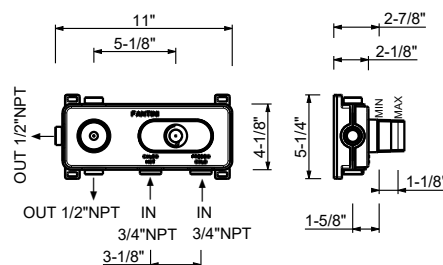

D331AU

Rough	
	19 00 D331AU