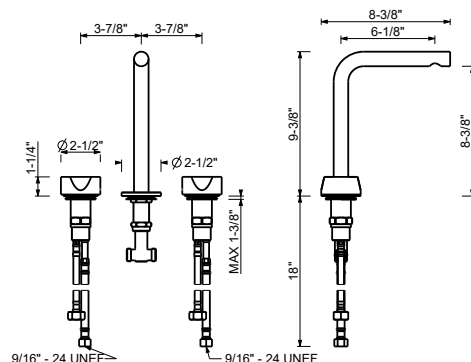

A206WUCY

Three-hole vessel mixer - Handles in Marquinia black Marble

- 6 1/8" spout projection
- Without drain
- Aerated flow
- 1/4 turn ceramic disc cartridge
- Flexible supply lines included
- Water flow restricted to 1.2 gpm

Drain not included, please select W095U or W097U in the Miscellaneous Articles section.

Chrome	27 02 A206WUCY
Matte Gun Metal PVD	27 P5 A206WUCY
Matte British Gold PVD	27 P6 A206WUCY
Matte Copper PVD	27 P9 A206WUCY

Brushed Stainless steel 27 93 A206WUCY