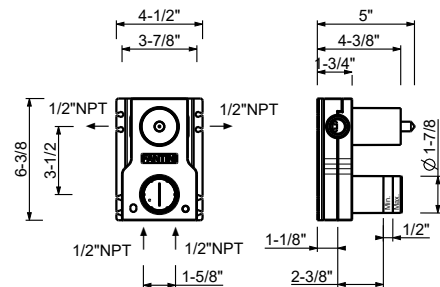

A785AU

Rough

44 00 A785AU