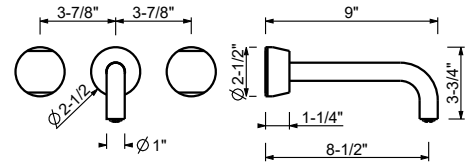

Wall-mount three-hole washbasin mixer - Handles in Carrara white Marble

- 8 1/8" spout projection
- Without drain
- Aerated flow
- 1/4 turn ceramic disc cartridge
- Water flow restricted to 1.2 gpm

Drain not included, please select W095U or W097U in the Miscellaneous Articles section.