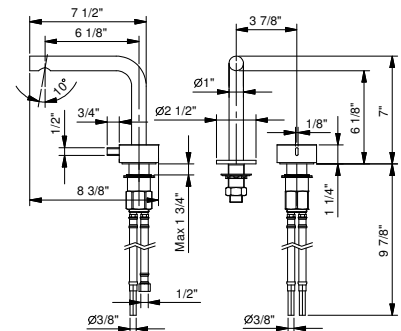

A104WU

Two-hole washbasin mixer with single-control

- 6 1/8" spout projection
- Without drain
- Aerated flow
- Progressive cartridge
- Flexible supply lines included
- Water flow restricted to 1.2 gpm

Drain not included, please select W095U or W097U in the Miscellaneous Articles section.

Chrome	27 02 A104WU
Matte Gun Metal PVD	27 P5 A104WU
Matte British Gold PVD	27 P6 A104WU
Matte Copper PVD	27 P9 A104WU

Brushed Stainless steel 27 93 A104WU