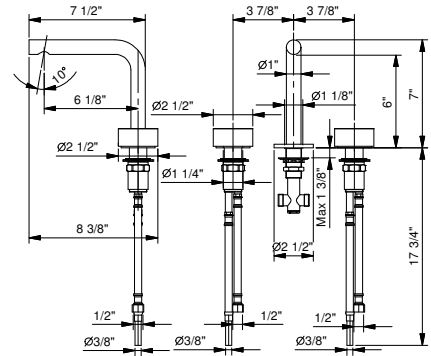

A204WU

Three-hole washbasin mixer

- 6 1/8" spout projection
- Without drain
- Aerated flow
- 1/4 turn ceramic disc cartridge
- Flexible supply lines included
- Water flow restricted to 1.2 gpm

Drain not included, please select W095U or W097U in the Miscellaneous Articles section.

Chrome	27 02 A204WU
Matte Gun Metal PVD	27 P5 A204WU
Matte British Gold PVD	27 P6 A204WU
Matte Copper PVD	27 P9 A204WU

Brushed Stainless steel 27 93 A204WU