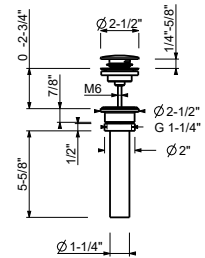

W095U

1 1/4" Universal Push-up drain

• Compatible for installation on sinks with or without overflow

Complete list of available finishes in the Miscellaneous Articles section.

Chrome	91 02 W095U
Matte Gun Metal PVD	91 P5 W095U
Matte British Gold PVD	91 P6 W095U
Matte Copper PVD	91 P9 W095U

Brushed Stainless steel 91 93 W095U