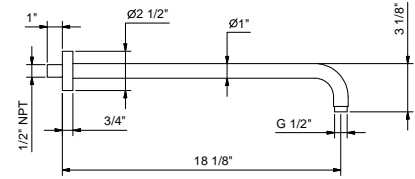

8059U

18" Wall-mount shower arm

- Round escutcheon
- Curved angle
- 1/2" NPT male connection

Chrome	81 02 8059U
Matte Gun Metal PVD	81 P5 8059U
Matte British Gold PVD	81 P6 8059U
Matte Copper PVD	81 P9 8059U

Brushed Stainless steel 81 93 8059U

OPTIONAL: Built-in part

W046U 91 00 W046U