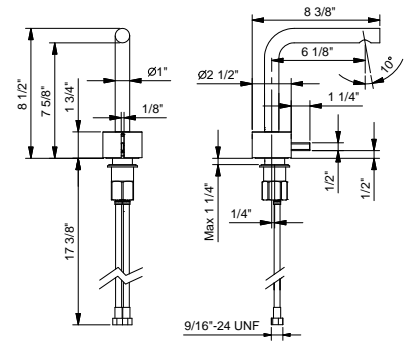

A504WU

Single-control washbasin mixer

- 6 1/8" spout projection
- Without drain
- Aerated flow
- Traditional cartridge
- Flexible supply lines included
- Water flow restricted to 1.2 gpm

Drain not included, please select W095U or W097U in the Miscellaneous Articles section.

Chrome	27 02 A504WU
Matte Gun Metal PVD	27 P5 A504WU
Matte British Gold PVD	27 P6 A504WU
Matte Copper PVD	27 P9 A504WU

Brushed Stainless steel 27 93 A504WU