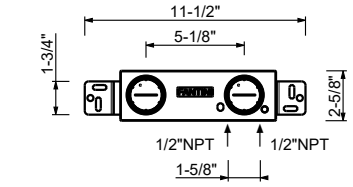

Wall-mount single-control washbasin mixer - Handle in Marquinia black Marble

- 8 1/8" spout projection
- Without drain
- Aerated flow
- Progressive cartridge
- Water flow restricted to 1.2 gpm

Drain not included, please select W095U or W097U in the Miscellaneous Articles section.

A713BUCY

Trim

Chrome	27 02 A713BUCY
Matte Gun Metal PVD	27 P5 A713BUCY
Matte British Gold PVD	27 P6 A713BUCY
Matte Copper PVD	27 P9 A713BUCY

Brushed Stainless steel 27 93 A713BUCY

A713AU

Rough

44 00 A713AU