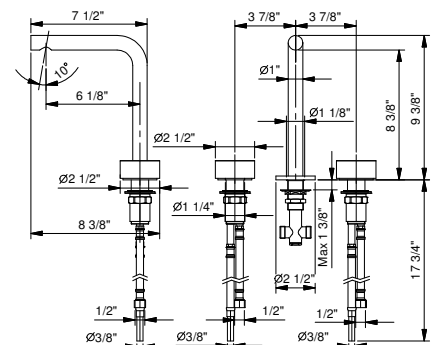

A206WU

Three-hole vessel mixer

- 6 1/8" spout projection
- Without drain
- Aerated flow
- 1/4 turn ceramic disc cartridge
- Flexible supply lines included
- Water flow restricted to 1.2 gpm

Drain not included, please select W095U or W097U in the Miscellaneous Articles section.

Chrome	27 02 A206WU
Matte Gun Metal PVD	27 P5 A206WU
Matte British Gold PVD	27 P6 A206WU
Matte Copper PVD	27 P9 A206WU

Brushed Stainless steel 27 93 A206WU