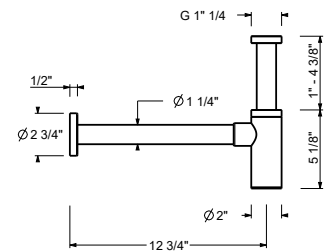

9234

Bottle Trap

• for washbasin
• 1 1/4" inlet
• 1 1/4" outlet

Complete list of available finishes in the Miscellaneous Articles section.

Chrome	91 02 9234
Matte Gun Metal PVD	91 P5 9234
Matte British Gold PVD	91 P6 9234
Matte Copper PVD	91 P9 9234

Brushed Stainless steel 91 93 9234