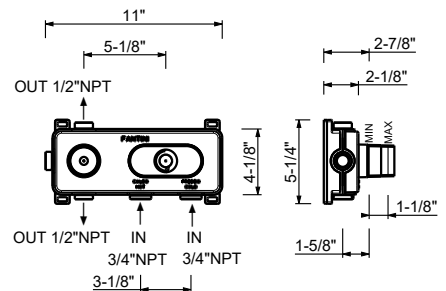

A972BUCY

Trim

Chrome	27 02 A972BUCY
Matte Gun Metal PVD	27 P5 A972BUCY
Matte British Gold PVD	27 P6 A972BUCY
Matte Copper PVD	27 P9 A972BUCY

Brushed Stainless steel 27 93 A972BUCY

D372AU

Rough

19 00 D372AU

3/4" Thermostatic mixer with 3-way diverter