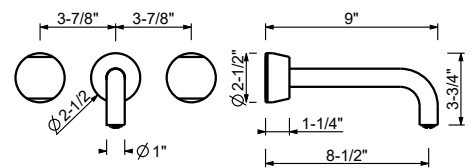

Wall-mount three-hole washbasin mixer - Handles in Marquinia black Marble

- 8 1/8" spout projection
- Without drain
- Aerated flow
- 1/4 turn ceramic disc cartridge
- Water flow restricted to 1.2 gpm

Drain not included, please select W095U or W097U in the Miscellaneous Articles section.