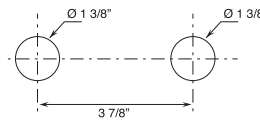

- Three-hole washbasin mixers.