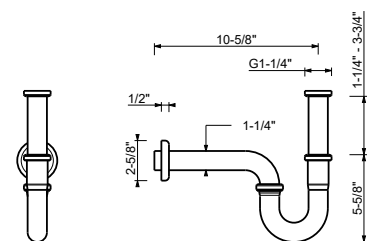

Brushed Stainless steel 91 93 W036U

8402U

Flush actuator plate - Round buttons

- Stainless steel construction
- Projecting push-button controls
- Compatible with GEBERIT models: 111.798.00.1, 111.335.00.5