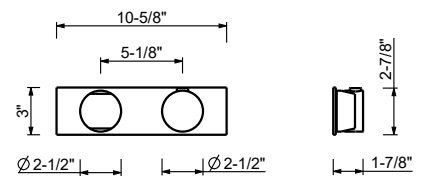

Brushed Stainless steel 27 93 A972BUCY