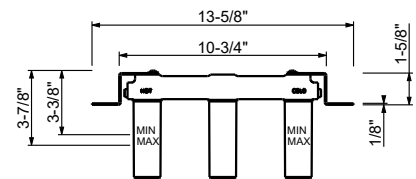

Brushed Stainless steel 27 93 A813BUCX

R010AU

Rough

44 00 R010AU

Wall-mount three-hole washbasin mixer - Handles in Marquinia black Marble

- 8 1/8" spout projection
- Without drain
- Aerated flow
- 1/4 turn ceramic disc cartridge
- Water flow restricted to 1.2 gpm