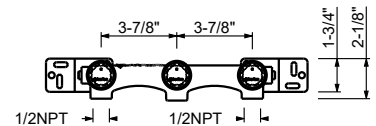

Brushed Stainless steel 27 93 A813BUCY

R010AU

Rough

44 00 R010AU

A008WU

Single-control bidet mixer

- 5 1/8" spout projection
- Without drain
- Aerated flow
- Flexible supply lines included

Drain not included, please select W095U or W097U in the Miscellaneous Articles section.