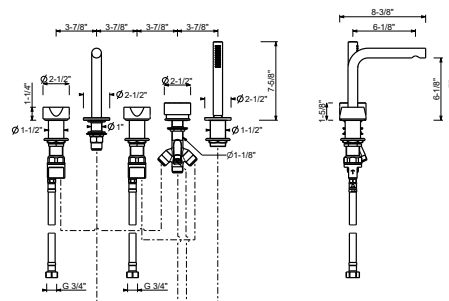

A265UCY

5-Hole Roman tub set - Handles in Marquinia black Marble

- 6 1/8" spout projection
- Cylindrical handshower with anti-siphon check valve
- 58" metal hose
- 2-way diverter
- 1/4 turn ceramic disc cartridge
- Water flow restricted to 1.8 gpm for handshower
- 6.2 gpm @ 60 psi

Chrome	27 02 A265UCY
Matte Gun Metal PVD	27 P5 A265UCY
Matte British Gold PVD	27 P6 A265UCY
Matte Copper PVD	27 P9 A265UCY

Brushed Stainless steel 27 93 A265UCY