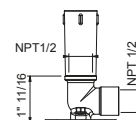

OPTIONAL: Built-in part

W046U 91 00 W046U