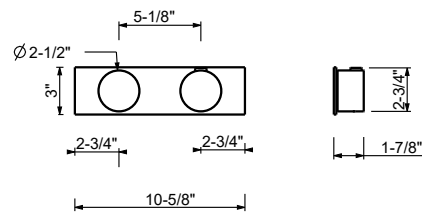

3/4" Thermostatic mixer with 3-way diverter

- Temperature control with safety override button at 100° F
- 3/4" NPT inlets, 1/2" outlets on rough
- Flow rate: 8.7 gpm @ 60 psi (primary outlet)
- Flow rate: 7.4 gpm @ 60 psi (secondary outlet)
- Flow rate: 7.4 gpm @ 60 psi (third outlet)
- Anti-scald mechanism
- Watertight casing for added safety
- Accessible shut-off valves and filters
- For horizontal installation