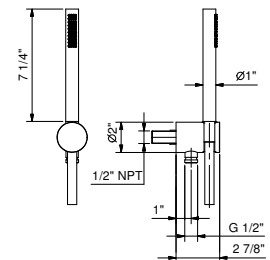

8061U

Wall-mount handshower set

- Cylindrical handshower with anti-siphon check valve
- Anti-limescale membrane
- 58" PVC hose
- Water outlet with holder
- 1/2" NPT male connection
- Water flow restricted to 1.8 gpm

Chrome	81 02 8061U
Matte Gun Metal PVD	81 P5 8061U
Matte British Gold PVD	81 P6 8061U
Matte Copper PVD	81 P9 8061U

Brushed Stainless steel 81 93 8061U