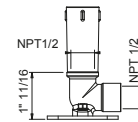

OPTIONAL: Built-in part

W046U 91 00 W046U