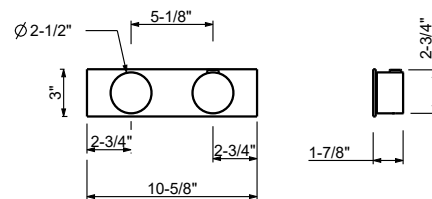

A972BU

Trim	
Chrome	27 02 A972BU
Matte Gun Metal PVD	27 P5 A972BU
Matte British Gold PVD	27 P6 A972BU
Matte Copper PVD	27 P9 A972BU

Brushed Stainless steel 27 93 A972BU