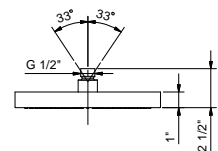

8053UC

9 1/2" Round showerhead - Restricted to 1.8 gpm

- Stainless steel
- Anti-limescale membrane
- Water flow restricted to 1.8 gpm