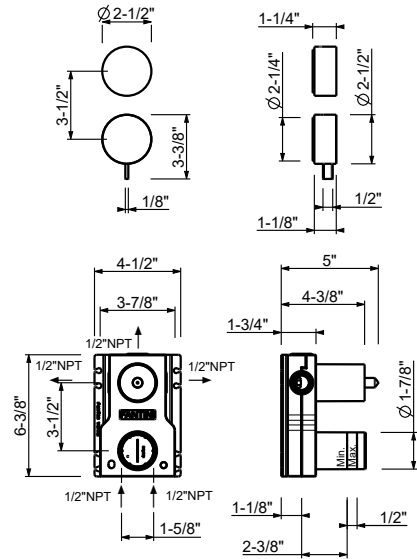

Built-in shower mixer

- Non-thermostatic 1/2" mixer
- Flow and temperature controlled by a progressive cartridge
- 3-way diverter
- 6.0 gpm @ 60 psi (primary outlet)
- 6.0 gpm @ 60 psi (secondary outlet)
- 5.5 gpm @ 60 psi (third outlet)

To be installed with a remote pressure balance valve

A787BU

Trim

Chrome	27 02 A787BU
Matte Gun Metal PVD	27 P5 A787BU
Matte British Gold PVD	27 P6 A787BU
Matte Copper PVD	27 P9 A787BU

Brushed Stainless steel 27 93 A787BU

A787AU

Rough

44 00 A787AU