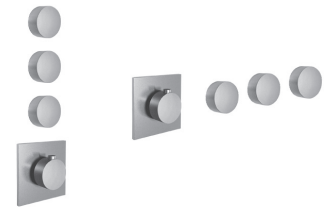

EXAMPLE OF CONFIGURATION - 3 OUTLETS