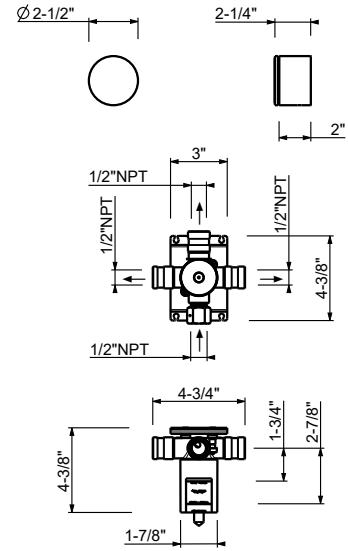

D377AU

Rough

19 00 D377AU

8053U

9 1/2" Round showerhead

- Stainless steel
- Anti-limescale membrane
- Water flow restricted to 2.5 gpm

Chrome	81 02 8053U
Matte Gun Metal PVD	81 P5 8053U
Matte British Gold PVD	81 P6 8053U
Matte Copper PVD	81 P9 8053U