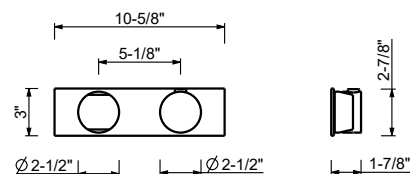

3/4" Thermostatic mixer with 3-way diverter - Handle in Marquinia black Marble

- Temperature control with safety override button at 100° F
- 3/4" NPT inlets, 1/2" outlets on rough
- Flow rate: 8.7 gpm @ 60 psi (primary outlet)
- Flow rate: 7.4 gpm @ 60 psi (secondary outlet)
- Flow rate: 7.4 gpm @ 60 psi (third outlet)
- Anti-scald mechanism
- Watertight casing for added safety
- Accessible shut-off valves and filters
- For horizontal installation