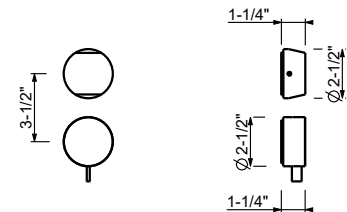

A785BUCY

Trim

Chrome	27 02 A785BUCY
Matte Gun Metal PVD	27 P5 A785BUCY
Matte British Gold PVD	27 P6 A785BUCY
Matte Copper PVD	27 P9 A785BUCY

Brushed Stainless steel 27 93 A785BUCY