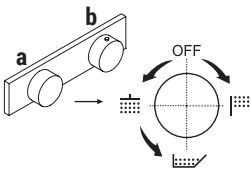

OPERATION EXAMPLE:

A972BU + D373AU

- a) **rotating diverter with volume control:** from the OFF position, the first function is activated by rotating the knob clockwise, volume increases progressively. The second and third are activated in sequence turning the handle counterclockwise.
- b) **temperature control** with safety override button at 100° F.

Base materials:
BRASS

Finish:
02 Chrome
P5 Matte Gun Metal PVD
P6 Matte British Gold PVD
P9 Matte Copper PVD

Base materials:
STAINLESS STEEL AISI 316/316 L

Finish:
93 Brushed Stainless Steel

* For spare parts, accessories, miscellaneous items and extensions please refer to the dedicated sections