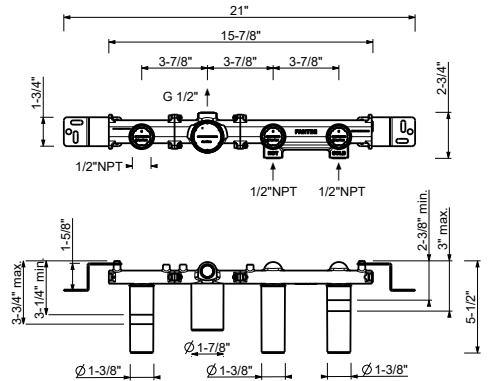

A817AU

Rough

44 00 A817AU