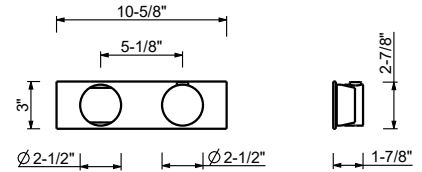

3/4" Thermostatic mixer with 2-way diverter - Handle in Carrara white Marble

- Temperature control with safety override button at 100° F
- 3/4" NPT inlets, 1/2" outlets on rough
- Flow rate: 8.9 gpm @ 60 psi (primary outlet)
- Flow rate: 7.6 gpm @ 60 psi (secondary outlet)
- Anti-scald mechanism
- Watertight casing for added safety
- Accessible shut-off valves and filters
- For horizontal installation

A972BUCX

Trim

Chrome	27 02 A972BUCX
Matte Gun Metal PVD	27 P5 A972BUCX
Matte British Gold PVD	27 P6 A972BUCX
Matte Copper PVD	27 P9 A972BUCX

Brushed Stainless steel 27 93 A972BUCX