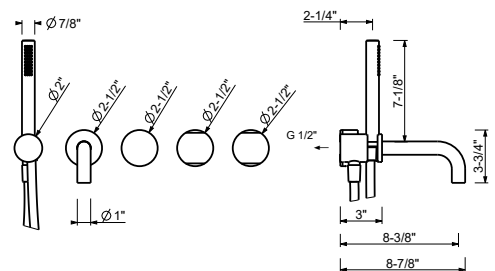

- 8 1/2" spout projection
- Cylindrical handshower with anti-siphon check valve
- 1/2" female inlets
- Handshower holder with 58" PVC hose and water outlet
- 2-way diverter
- 1/4 turn ceramic disc cartridge
- Water flow restricted to 1.8 gpm for handshower
- 7.1 gpm @ 60 psi