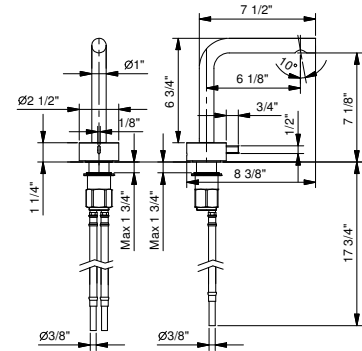

A004WU

Single-control washbasin mixer

- 6 1/8" spout projection
- Without drain
- Aerated flow
- Progressive cartridge
- Flexible supply lines included
- Water flow restricted to 1.2 gpm

Drain not included, please select W095U or W097U in the Miscellaneous Articles section.

Chrome	27 02 A004WU
Matte Gun Metal PVD	27 P5 A004WU
Matte British Gold PVD	27 P6 A004WU
Matte Copper PVD	27 P9 A004WU

Brushed Stainless steel 27 93 A004WU