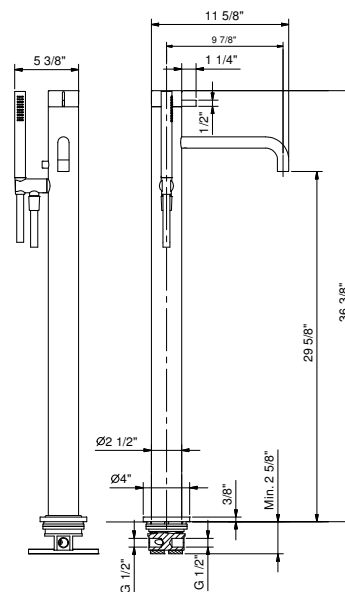

A580BU

Trim

Chrome	27 02 A580BU
Matte Gun Metal PVD	27 P5 A580BU
Matte British Gold PVD	27 P6 A580BU
Matte Copper PVD	27 P9 A580BU

Brushed Stainless steel 27 93 A580BU

A036AU

Rough

17 00 A036AU

8307U**Wall-mount tub spout**