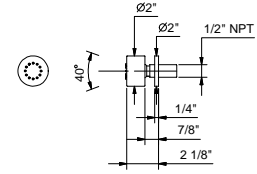

Chrome	81 02 8061U
Matte Gun Metal PVD	81 P5 8061U
Matte British Gold PVD	81 P6 8061U
Matte Copper PVD	81 P9 8061U

Brushed Stainless steel 81 93 8061U

8063U

Wall-mount round adjustable body spray

- Anti-limescale membrane
- 1/2" NPT male connection
- Water flow restricted to 2.5 gpm