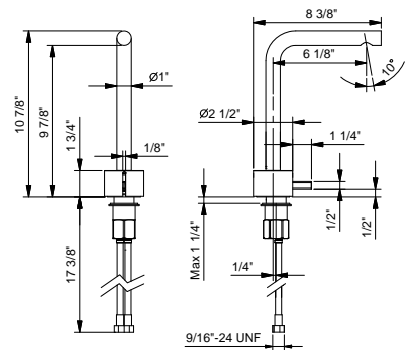

A506WU

Single-control vessel mixer

- 6 1/8" spout projection
- Without drain
- Aerated flow
- Traditional cartridge
- Flexible supply lines included
- Water flow restricted to 1.2 gpm

Drain not included, please select W095U or W097U in the Miscellaneous Articles section.

Chrome	27 02 A506WU
Matte Gun Metal PVD	27 P5 A506WU
Matte British Gold PVD	27 P6 A506WU
Matte Copper PVD	27 P9 A506WU

Brushed Stainless steel 27 93 A506WU