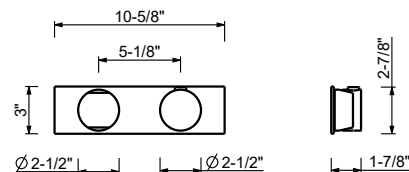

3/4" Thermostatic mixer with integrated volume control - Handle in Marquinia black Marble

- Temperature control with safety override button at 100° F
- 3/4" NPT inlets, 1/2" outlet on rough
- Flow rate: 15.3 gpm @ 60 psi
- Anti-scald mechanism
- Watertight casing for added safety
- Accessible shut-off valves and filters
- For horizontal installation

A972BUCY

Trim	
Chrome	27 02 A972BUCY
Matte Gun Metal PVD	27 P5 A972BUCY
Matte British Gold PVD	27 P6 A972BUCY
Matte Copper PVD	27 P9 A972BUCY

Brushed Stainless steel 27 93 A972BUCY