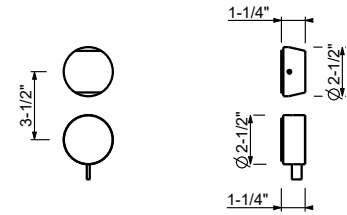

Built-in shower mixer - Handles in Carrara white Marble

- Non-thermostatic 1/2" mixer
- Flow and temperature controlled by a progressive cartridge
- 2-way diverter
- 6.0 gpm @ 60 psi (primary outlet)
- 5.5 gpm @ 60 psi (secondary outlet)

To be installed with a remote pressure balance valve

A785BUCX

Trim

Chrome	27 02 A785BUCX
Matte Gun Metal PVD	27 P5 A785BUCX
Matte British Gold PVD	27 P6 A785BUCX
Matte Copper PVD	27 P9 A785BUCX

Brushed Stainless steel 27 93 A785BUCX