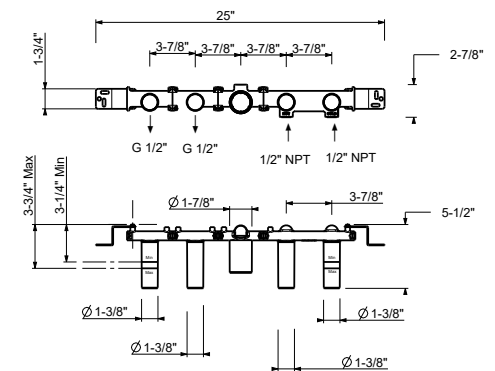

A267UCY
2 outlets - MARBLE handles

TRADITIONAL CARTRIDGE

Floor-mount single-control tub filler

1/2" inlets

A580BU+A036AU
2 outlets

Wall-mount tub filler

- 8 1/2" spout projection
- Cylindrical handshower with anti-siphon check valve
- 1/2" female inlets
- Handshower holder with 58" PVC hose and water outlet
- 2-way diverter
- 1/4 turn ceramic disc cartridge
- Water flow restricted to 1.8 gpm for handshower
- 7.1 gpm @ 60 psi