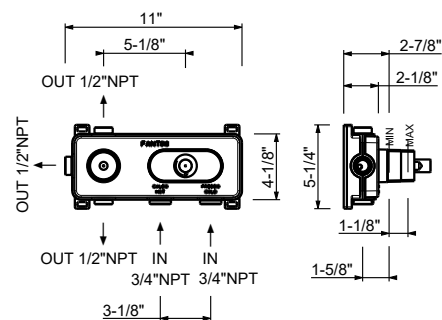

3/4" Thermostatic mixer with 3-way diverter - Handle in Marquinia black Marble

- Temperature control with safety override button at 100° F
- 3/4" NPT inlets, 1/2" outlets on rough
- Flow rate: 8.7 gpm @ 60 psi (primary outlet)
- Flow rate: 7.4 gpm @ 60 psi (secondary outlet)
- Flow rate: 7.4 gpm @ 60 psi (third outlet)
- Anti-scald mechanism
- Watertight casing for added safety
- Accessible shut-off valves and filters
- For horizontal installation