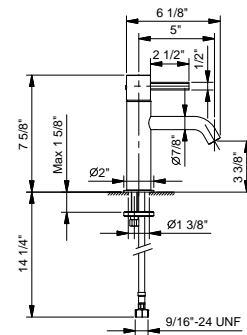

A704WU

Single-control washbasin mixer

- 5" spout projection
- Without drain
- Aerated flow
- Traditional cartridge
- Flexible supply lines included
- Water flow restricted to 1.2 gpm

Drain not included, please select W095U or W097U in the Miscellaneous Articles section.

Chrome	27 02 A704WU
Matte Gun Metal PVD	27 P5 A704WU
Matte British Gold PVD	27 P6 A704WU
Matte Copper PVD	27 P9 A704WU

Brushed Stainless steel 27 93 A704WU