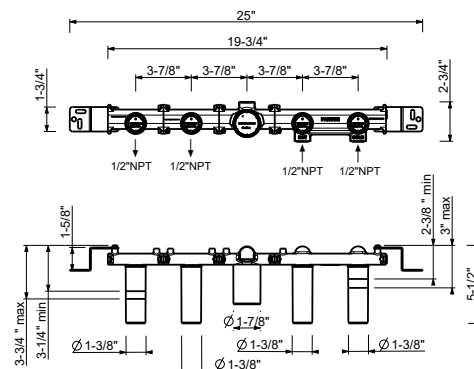

A819AU

Rough

44 00 A819AU