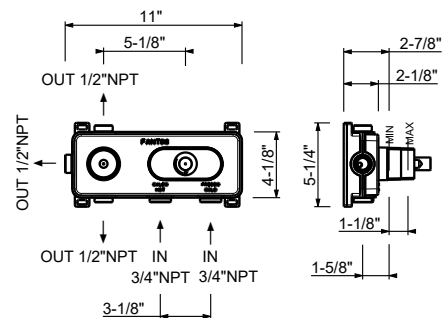

A972BUCX

Trim

Chrome	27 02 A972BUCX
Matte Gun Metal PVD	27 P5 A972BUCX
Matte British Gold PVD	27 P6 A972BUCX
Matte Copper PVD	27 P9 A972BUCX

Brushed Stainless steel 27 93 A972BUCX

D373AU

Rough

19 00 D373AU

3/4" Thermostatic mixer with 3-way diverter - Handle in Marquinia black Marble