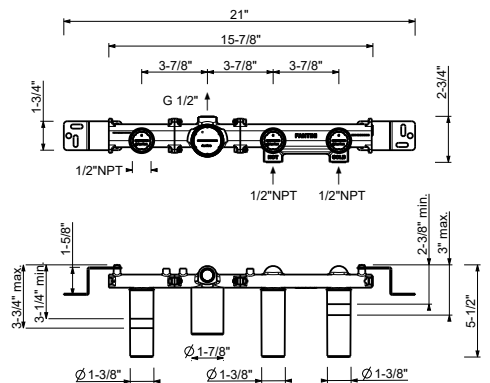

A817BUCY

Trim

Chrome	27 02 A817BUCY
Matte Gun Metal PVD	27 P5 A817BUCY
Matte British Gold PVD	27 P6 A817BUCY
Matte Copper PVD	27 P9 A817BUCY

Brushed Stainless steel 27 93 A817BUCY

A817AU

Rough

44 00 A817AU

A265U**5-Hole Roman tub set**