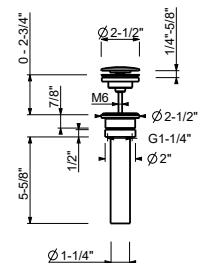

W097U

1 1/4" Universal Free flow drain (always open)

• Compatible for installation on sinks with or without overflow

Complete list of available finishes in the Miscellaneous Articles section.

Chrome	91 02 W097U
Matte Gun Metal PVD	91 P5 W097U
Matte British Gold PVD	91 P6 W097U
Matte Copper PVD	91 P9 W097U

Brushed Stainless steel 91 93 W097U