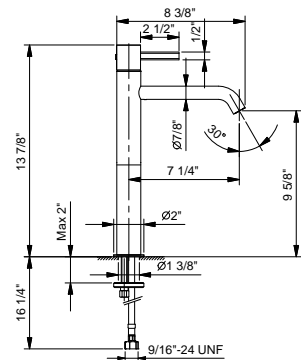

A706WU

Single-control vessel mixer

- 7 1/4" spout projection
- Without drain
- Aerated flow
- Traditional cartridge
- Flexible supply lines included
- Water flow restricted to 1.2 gpm

Drain not included, please select W095U or W097U in the Miscellaneous Articles section.

Chrome	27 02 A706WU
Matte Gun Metal PVD	27 P5 A706WU
Matte British Gold PVD	27 P6 A706WU
Matte Copper PVD	27 P9 A706WU

Brushed Stainless steel 27 93 A706WU