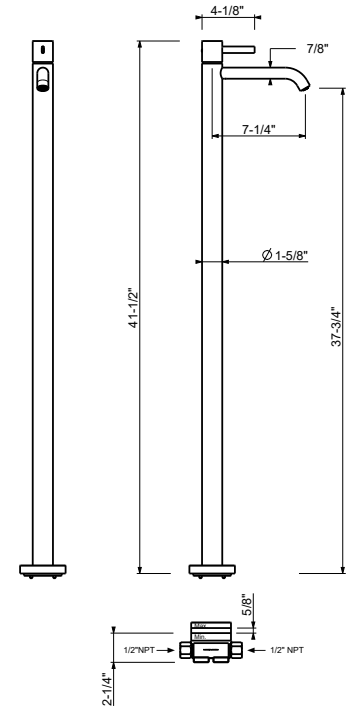

Floor-mount single-control washbasin mixer

- 7 1/4" spout projection
- Without drain
- Aerated flow
- Traditional cartridge
- Water flow restricted to 1.2 gpm

Drain not included, please select W095U or W097U in the Miscellaneous Articles section.

A736BU

Trim

Chrome	27 02 A736BU
Matte Gun Metal PVD	27 P5 A736BU
Matte British Gold PVD	27 P6 A736BU
Matte Copper PVD	27 P9 A736BU

Brushed Stainless steel 27 93 A736BU

3336AU

Rough

19 00 3336AU