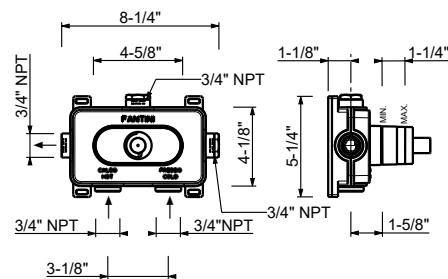

To be used with volume control(s) or diverter(s):

- volume control art. # A991BU+D391AU
- 2-way diverter art. # A976BU+D376AU
- 3-way diverter art. # A976BU+D377AU