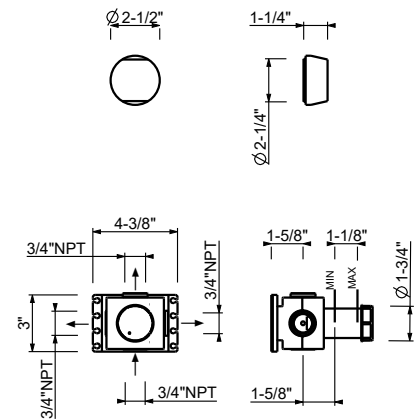

Trim

Chrome	27 02 A991BUCX
Matte Gun Metal PVD	27 P5 A991BUCX
Matte British Gold PVD	27 P6 A991BUCX
Matte Copper PVD	27 P9 A991BUCX

Brushed Stainless steel 27 93 A991BUCX