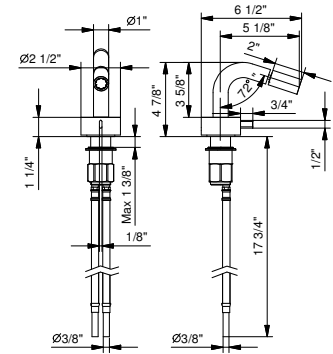

A008WU

Single-control bidet mixer

- 5 1/8" spout projection
- Without drain
- Aerated flow
- Flexible supply lines included

Drain not included, please select W095U or W097U in the Miscellaneous Articles section.

Chrome	27 02 A008WU
Matte Gun Metal PVD	27 P5 A008WU
Matte British Gold PVD	27 P6 A008WU
Matte Copper PVD	27 P9 A008WU

Brushed Stainless steel 27 93 A008WU