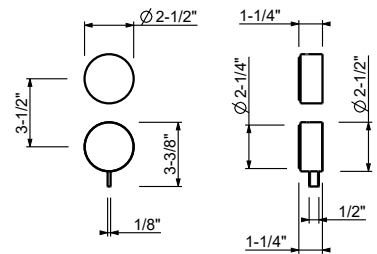

A785BU

Trim

Chrome	27 02 A785BU
Matte Gun Metal PVD	27 P5 A785BU
Matte British Gold PVD	27 P6 A785BU
Matte Copper PVD	27 P9 A785BU

Brushed Stainless steel 27 93 A785BU