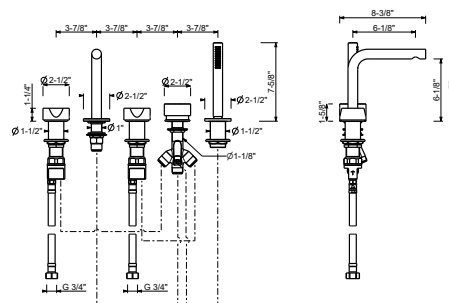

A265UCX

5-Hole Roman tub set - Handles in Carrara white Marble

- 6 1/8" spout projection
- Cylindrical handshower with anti-siphon check valve
- 58" metal hose
- 2-way diverter
- 1/4 turn ceramic disc cartridge
- Water flow restricted to 1.8 gpm for handshower
- 6.2 gpm @ 60 psi

Chrome	27 02 A265UCX
Matte Gun Metal PVD	27 P5 A265UCX
Matte British Gold PVD	27 P6 A265UCX
Matte Copper PVD	27 P9 A265UCX

Brushed Stainless steel 27 93 A265UCX