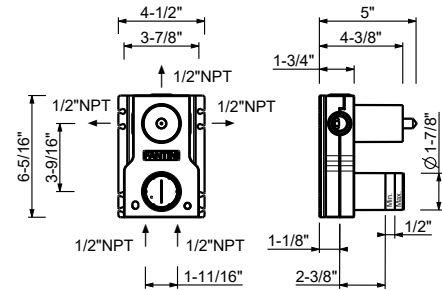

Built-in shower mixer - Handles in Marquinia black Marble

- Non-thermostatic 1/2" mixer
- Flow and temperature controlled by a progressive cartridge
- 3-way diverter
- 6.0 gpm @ 60 psi (primary outlet)
- 6.0 gpm @ 60 psi (secondary outlet)
- 5.5 gpm @ 60 psi (third outlet)

To be installed with a remote pressure balance valve

A787BUCY

Trim

Chrome	27 02 A787BUCY
Matte Gun Metal PVD	27 P5 A787BUCY
Matte British Gold PVD	27 P6 A787BUCY
Matte Copper PVD	27 P9 A787BUCY

Brushed Stainless steel 27 93 A787BUCY

A787AU

Rough

44 00 A787AU