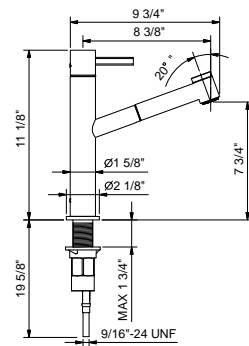

A754U

Single-control kitchen mixer

- 8 3/8" spout projection
- Swivel spout
- Pull-out double function hand spray
- Traditional cartridge
- Flexible supply lines included
- Without drain
- Water flow restricted to 1.8 gpm

Chrome	27 02 A754U
Matte Gun Metal PVD	27 P5 A754U
Matte British Gold PVD	27 P6 A754U
Matte Copper PVD	27 P9 A754U

Brushed Stainless steel 27 93 A754U