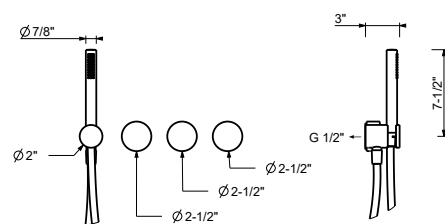

- Without spout
- Cylindrical handshower with anti-siphon check valve
- 1/2" female inlets
- Handshower holder with 58" PVC hose and water outlet
- 2-way diverter
- 1/4 turn ceramic disc cartridge
- Water flow restricted to 1.8 gpm for handshower