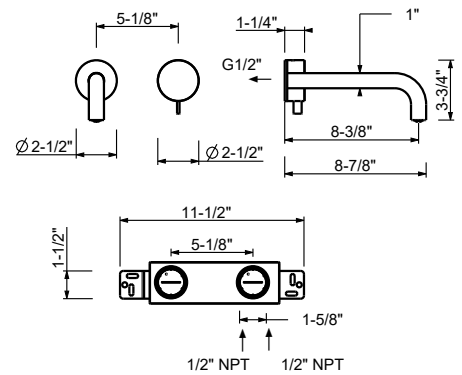

Wall-mount single-control washbasin mixer

- 8 1/8" spout projection
- Without drain
- Aerated flow
- Progressive cartridge
- Water flow restricted to 1.2 gpm

Drain not included, please select W095U or W097U in the Miscellaneous Articles section.

A713BU

Trim

Chrome	27 02 A713BU
Matte Gun Metal PVD	27 P5 A713BU
Matte British Gold PVD	27 P6 A713BU
Matte Copper PVD	27 P9 A713BU

Brushed Stainless steel 27 93 A713BU