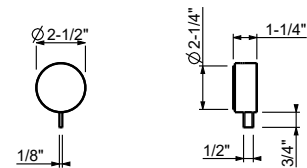

Built-in shower mixer

- Non-thermostatic 1/2" mixer
- Flow and temperature controlled by a progressive cartridge
- 6.3 gpm @ 60 psi

To be installed with a remote pressure balance valve

A763BU

Trim

Chrome	27 02 A763BU
Matte Gun Metal PVD	27 P5 A763BU
Matte British Gold PVD	27 P6 A763BU
Matte Copper PVD	27 P9 A763BU

Brushed Stainless steel 27 93 A763BU