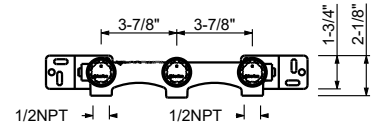

A813BUCX

Trim

Chrome	27 02 A813BUCX
Matte Gun Metal PVD	27 P5 A813BUCX
Matte British Gold PVD	27 P6 A813BUCX
Matte Copper PVD	27 P9 A813BUCX

Brushed Stainless steel 27 93 A813BUCX