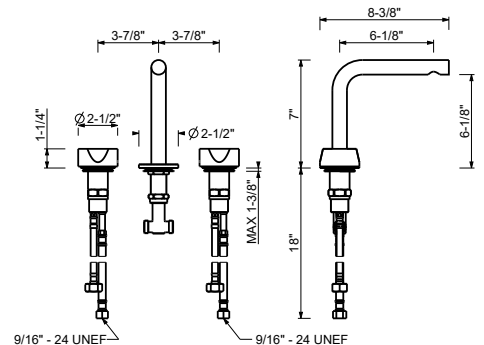

A204WUCY

Three-hole washbasin mixer - Handles in Marquinia black Marble

- 6 1/8" spout projection
- Without drain
- Aerated flow
- 1/4 turn ceramic disc cartridge
- Flexible supply lines included
- Water flow restricted to 1.2 gpm

Drain not included, please select W095U or W097U in the Miscellaneous Articles section.

Chrome	27 02 A204WUCY
Matte Gun Metal PVD	27 P5 A204WUCY
Matte British Gold PVD	27 P6 A204WUCY
Matte Copper PVD	27 P9 A204WUCY

Brushed Stainless steel 27 93 A204WUCY